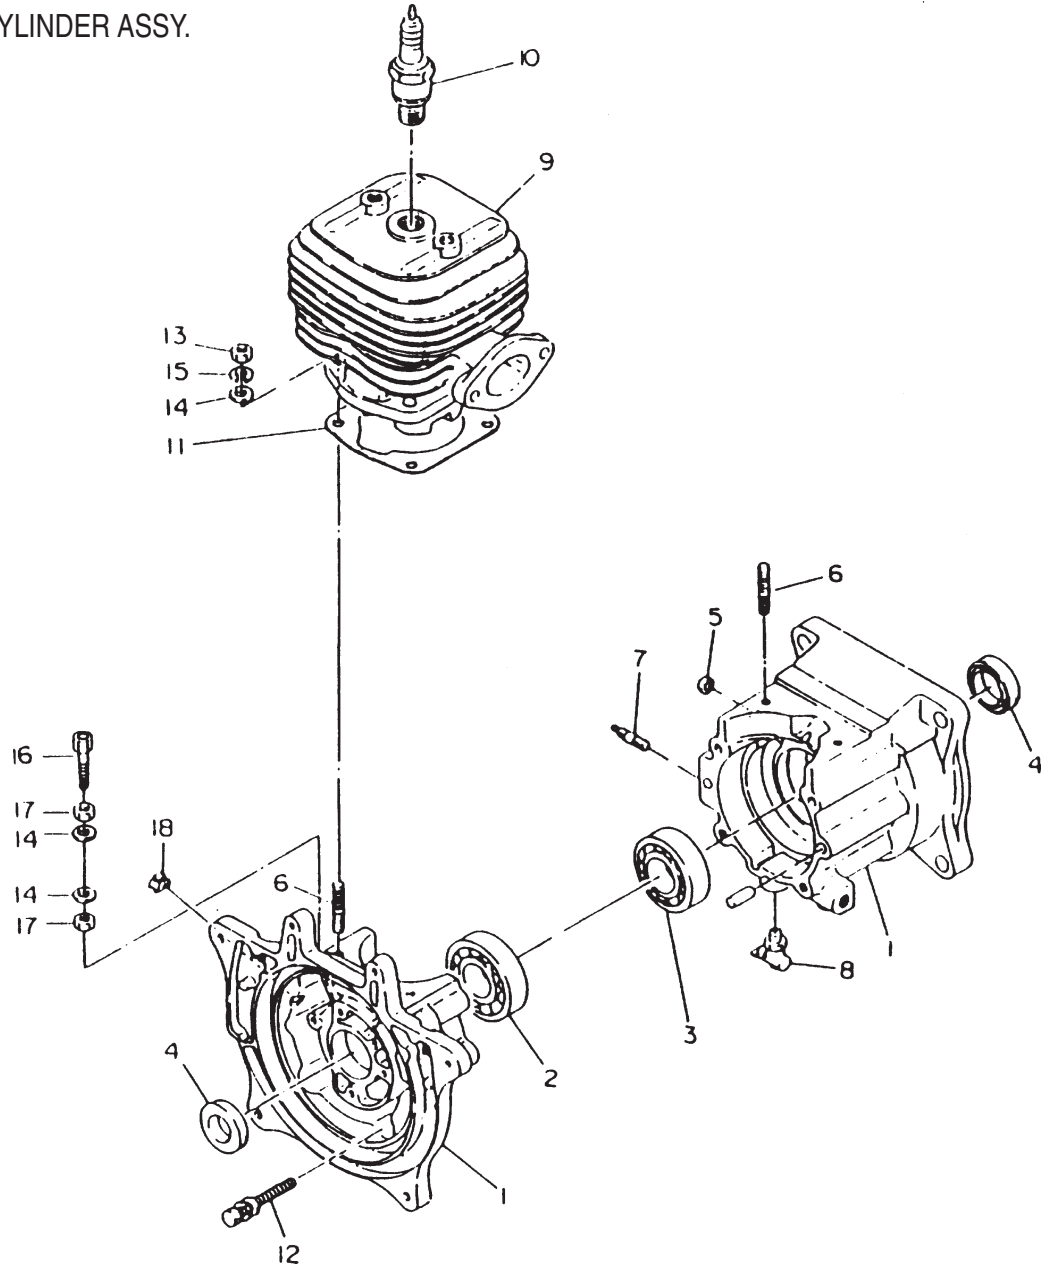

ROBIN EC-08GH ENGINE — CRANKCASE AND CYLINDER ASSY.

CRANKCASE AND CYLINDER ASSY.

ROBIN EC-08GH ENGINE — CRANKCASE AND CYLINDER ASSY.

CRANKCASE AND CYLINDER ASSY.

<u>NO.</u>	<u>PART NO.</u>	<u>PART NAME</u>	<u>QTY.</u>	<u>REMARKS</u>
1	5801036000	CRANKCASE COMPL.	1	INCLUDES ITEMS W/*
2*	0600200020	BALL BEARING 6204C3	1	
3*	0600200010	BALL BEARING	1	
4*	0440200020	OIL SEAL	2	
5*	0440060010	OIL SEAL	1	
6*	0105064970	STUD	4	
7*	0105060050	STUD	1	
8	0643109980	DRAIN COCK	1	
9	5801501400	CYLINDER CP	1	
10	0650140031	SPARK PLUG, B6HS	1	REPLACES 0650149730
11	5801501800	GASKET, CYLINDER	1	
12	0011406450	BOLT ASSY	4	
13	0021706000	NUT	4	REPLACES 0021806000
14	0031006000	WASHER	6	
15	030206150	SPRING WASHER	4	REPLACES 0032006000
16	0149060040	ADJUSTING SCREW	1	REPLACES 0149069981
17	020106050	NUT	2	REPLACES 0022706000
18	0241029990	GROMMET	1