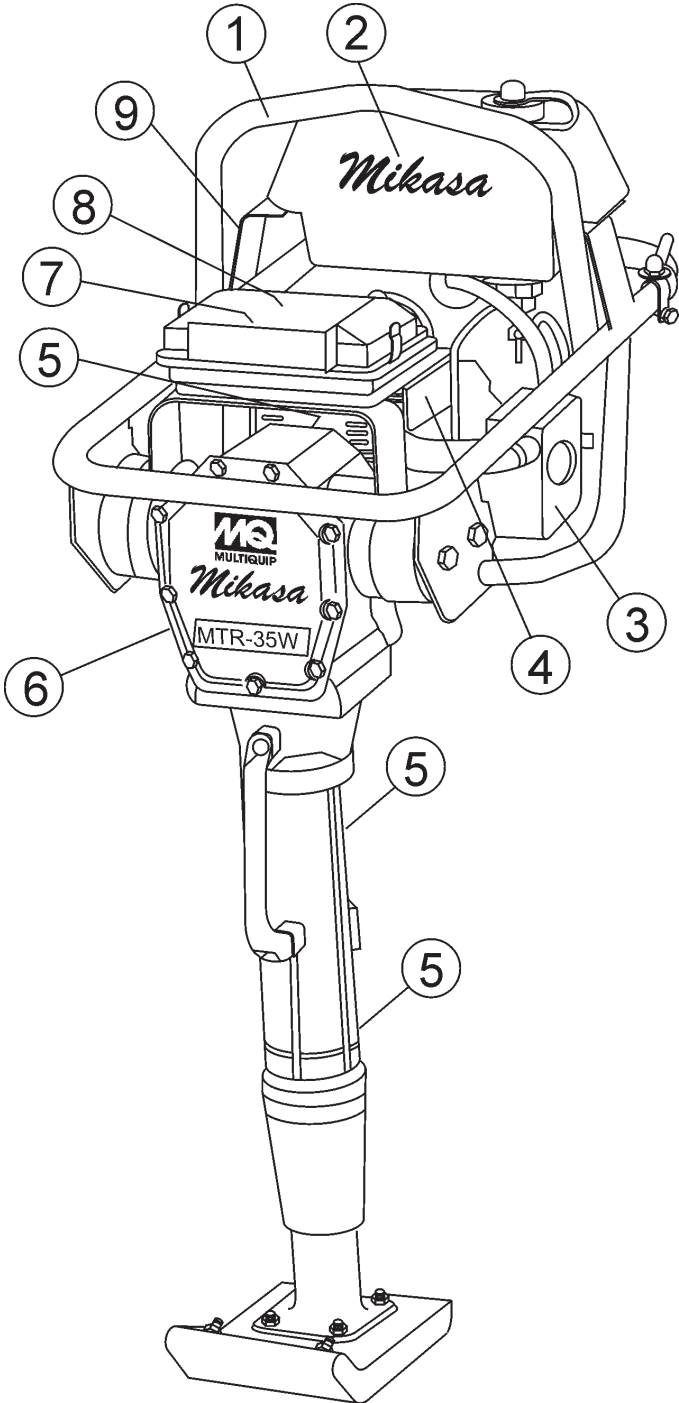

MTR-35W — SUGGESTED SPARE PARTS

MTR-35W Mikasa Rammer 1 to 3 Units

Qty.	P/N	Description
10	GRS2	Grease High Temp
2	650140031	Spark Plug
1	301010900	Wire Throttle
1	402010110	Spring Return
1	959401750	Wire Stopper
2	351010050	Grease Fitting
1	430440033	Cap Fuel Tank
1	301322990	Fuel Cock Assy.
2	354030040	Element Gray
2	354030030	Element Yellow
2	1573620101	Element Set, Eng.
1	0669900207	Stop Button (s/n C-1079 & below)
1	0660000361	Stop Switch (s/n C-1080 & above)

MTR-35W Mikasa Rammer 3 to 5 Units

Qty.	P/N	Description
10	GRS2	Grease High Temp
5	650140031	Spark Plug
1	956225020	Throttle Lever Assy.
3	301010900	Wire Throttle
3	402010110	Spring Return
3	959401750	Wire Stopper
6	351010050	Grease Fitting
3	430440033	Cap Fuel Tank
2	301322990	Fuel Cock Assy.
5	354030040	Element Gray
5	354030030	Element Yellow
5	1573620101	Element Set, Eng.
2	0662009870	Stop Button (s/n C-1079 & below)
2	0669900207	Stop Switch (s/n C-1080 & above)
2	954404890	Filter Fuel Tank Upper
2	954405080	Strainer Fuel Tank Lower

NOTE

Part number on this Suggested Spare Parts List may super cede/replace the P/N shown in the text pages of this book.

MTR-35W Mikasa Rammer 5 to 10 Units

Qty.	P/N	Description
10	GRS2	Grease High Temp
10	650140031	Spark Plug
3	956225020	Throttle Lever Assy.
5	301010900	Wire Throttle
5	402010110	Spring Return
5	959401750	Wire Stopper
10	351010050	Grease Fitting
5	430440033	Cap Fuel Tank
5	301322990	Fuel Cock Assy.
10	354030040	Element Gray
10	354030030	Element Yellow
10	1573620101	Element Set, Eng.
4	0669900207	Stop Button (s/n C-1079 & below)
4	0660000361	Stop Switch (s/n C-1080 & above)
5	954404890	Filter Fuel Tank Upper
5	954405080	Strainer Fuel Tank Lower
2	Kit Carb 60H2	Carburetor Kit
1	5801501800	Gasket, Cylinder
2	0440200020	Oil Seal, Engine
1	050100350	O-Ring, Crankcase
1	060504010	Oil Seal
1	050300900	O-Ring, Crankcase
1	351319880	Packing Front Cover
1	065105010	Dust Seal
1	050100800	O-Ring, Guide Cyl.

MTR-35W Mikasa Rammer 10+ Units

Qty.	P/N	Description
20	GRS2	Grease High Temp
15	650140031	Spark Plug
6	956225020	Throttle Lever Assy.
10	301010900	Wire Throttle
10	402010110	Spring Return
10	959401750	Wire Stopper
20	351010050	Grease Fitting
10	430440033	Cap Fuel Tank
10	301322990	Fuel Cock Assy.
15	354030040	Element Gray
15	354030030	Element Yellow
15	1573620101	Element Set, Eng.
6	0669900207	Stop Button (s/n C-1079 & below)
6	0660000361	Stop Switch (s/n C-1080 & above)
10	954404890	Filter Fuel Tank Upper
10	954405080	Strainer Fuel Tank Lower
4	KITCARB60H2	Carburetor Kit
2	5801501800	Gasket, Cylinder
2	0440200020	Oil Seal, Engine
2	050100350	O-Ring, Crankcase
2	060504010	Oil Seal
2	050300900	O-Ring, Crankcase
2	351319880	Packing Front Cover
1	301421360	Clutch Assy.
2	065105010	Dust Seal
2	050100800	O-Ring, Guide Cyl.
1	5805001000	Recoil Starter Assy.

MTR-35W — NAMEPLATE AND DECALS

NAMEPLATE AND DECALS