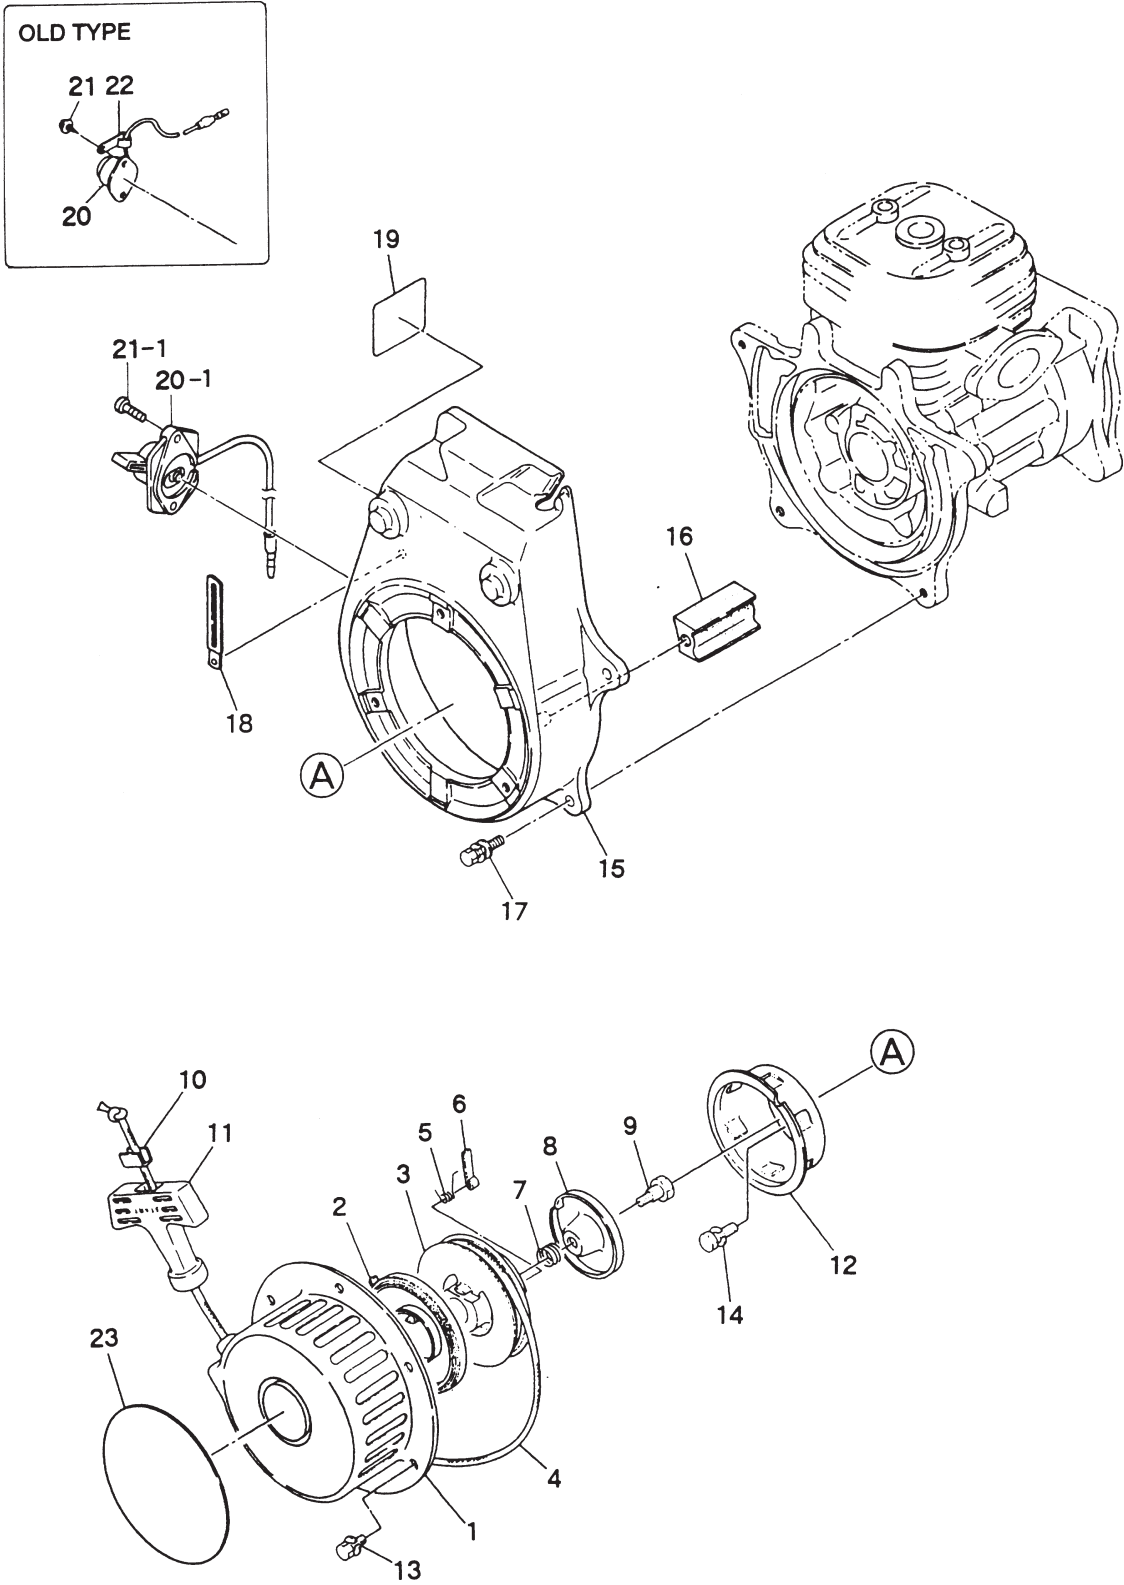

ROBIN EC-08GH ENGINE — RECOIL STARTER AND BLOWER ASSY.

RECOIL STARTER AND BLOWER ASSY.

ROBIN EC-08GH ENGINE — RECOIL STARTER AND BLOWER ASSY.

RECOIL STARTER AND BLOWER ASSY.

<u>NO.</u>	<u>PART NO.</u>	<u>PART NAME</u>	<u>QTY.</u>	<u>REMARKS</u>
1	5805001000	RECOIL STATER ASSY	1	INCLUDES ITEMS W/*, REPLACES 5805011000
2*	5805004020	SPIRAL SPRING	1	
3*	5805004030	REEL	1	
4*	5805001020	STARTER ROPE	1	
5*	5805004050	RETURN SPRING	1	
6*	5805004040	RATCHET	1	
7*	5805011030	FRICITION SPRING	1	
8*	EC08A05038	FRICITION PLATE	1	REPLACES 5805004120
9*	5805011020	CENTER SCREW	1	
10*	5515005160	ROPE STOPPER	1	
11*	5805001030	STARTER HANDLE	1	
12*	EC08A050311	STARTER PULLEY	1	REPLACES 5805004140
13	0011006100	BOLT AND WASHER ASSY	3	
14	0011006140	BOLT ASSY	2	
15	5805500100	BLOWER HOUSING	1	
16	5515500200	GUIDE RUBBER	1	
17	0011106200	BOLT ASSY	4	
18	0566000250	CLAMP	1	
19	5809502200	LABEL, ENGINE NAME	1	
20	0669900207	STOP BUTTON ASSY	1	BELOW S/N C-1079, REPLACES 0662009870
20-1	0662009720	STOP SWITCH ASSY (ON-OFF)	1	S/N C-1079 & ABOVE
21	0043504060	SCREW	2	BELOW S/N C-1079,
21-1	0043304100	SCREW 4X0	2	S/N C-1079 & ABOVE
22	0566030010	CLAMP	1	
23	920100240	DECAL, (M-MARK)	1