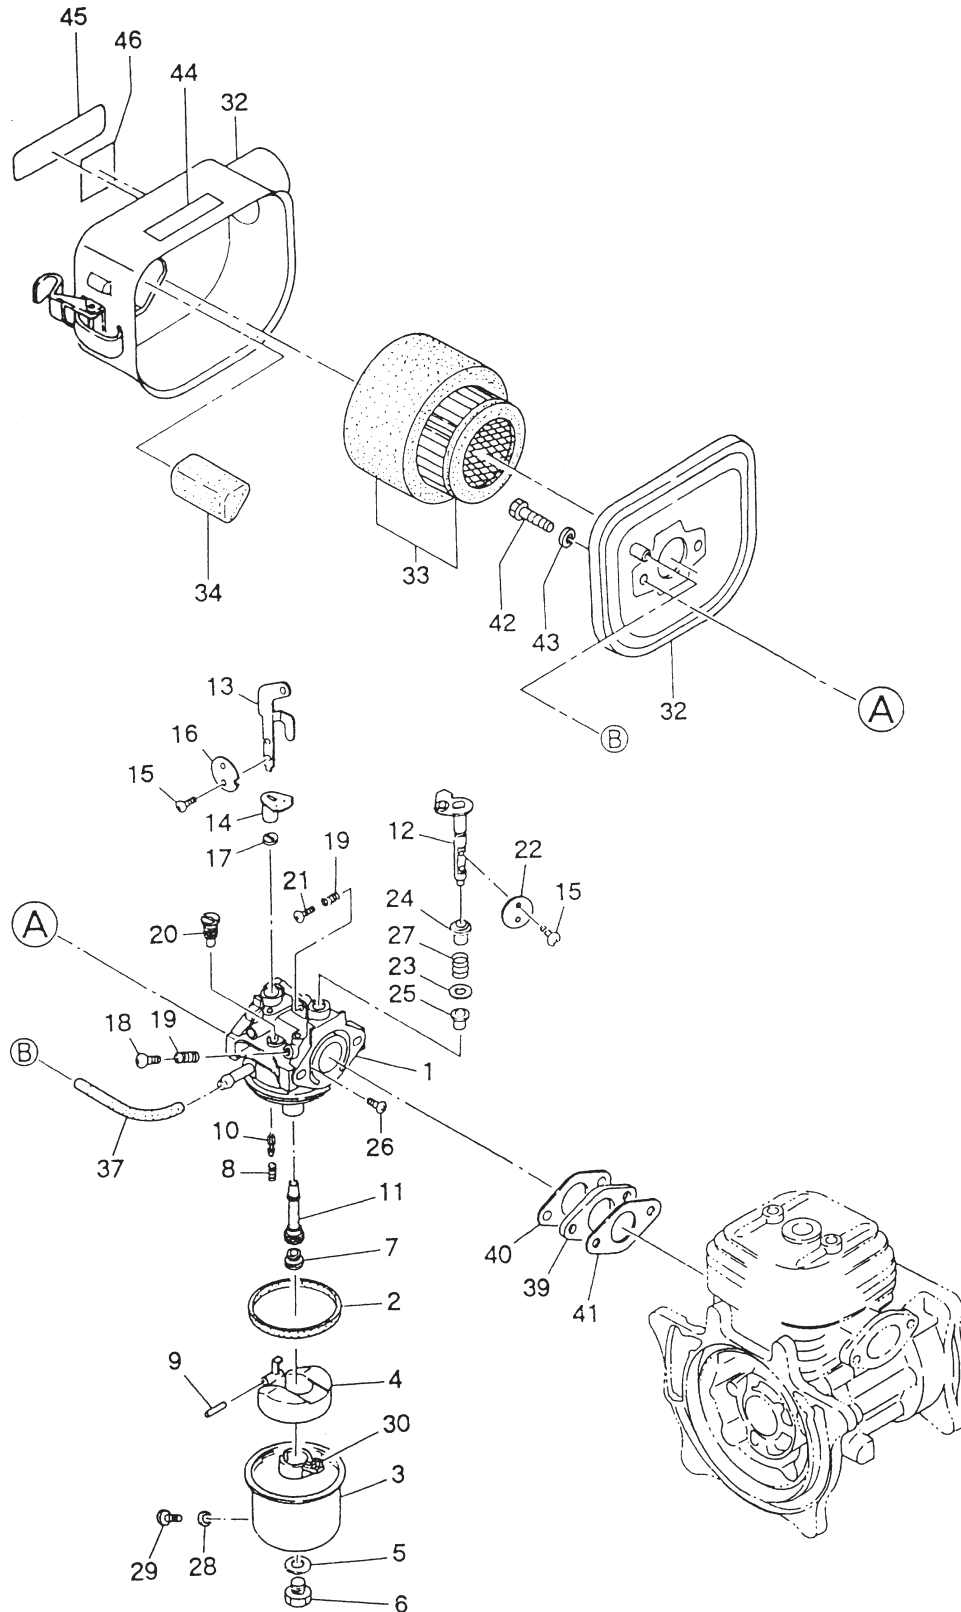

ROBIN EC-08GH ENGINE — MUFFLER ASSY.

MUFFLER ASSY.

<u>NO.</u>	<u>PART NO.</u>	<u>PART NAME</u>	<u>QTY.</u>	<u>REMARKS</u>
1	5803051000	MUFFLER	1	
2	5803033000	MUFFLER BRACKET A	1	
3	5803034000	MUFFLER BRACKET B	1	
4	0016706200	BOLT (CYLINDER)	2	
5	0016706160	BOLT (MUFFLER)	4	
6	0031006000	WASHER	6	
7	030206150	SPRING WASHER	8	.....REPLACES 0032006000
8	0031206000	WASHER	2	
9	5805012000	CYLINDER COVER	1	
10	1507520103	CLAMP	1	.....REPLACES 0566099950
11	5809011000	PROTECTOR COMPL.	1	
12	0011308180	BOLT AND WASHER ASSY	3	
13	1293500403	GASKET (MUFFLER)	1	
14	0170069960	U NUT	2	

ROBIN EC-08GH ENGINE — CARBURETOR AND AIR CLEANER ASSY.

CARBURETOR AND AIR CLEANER ASSY.