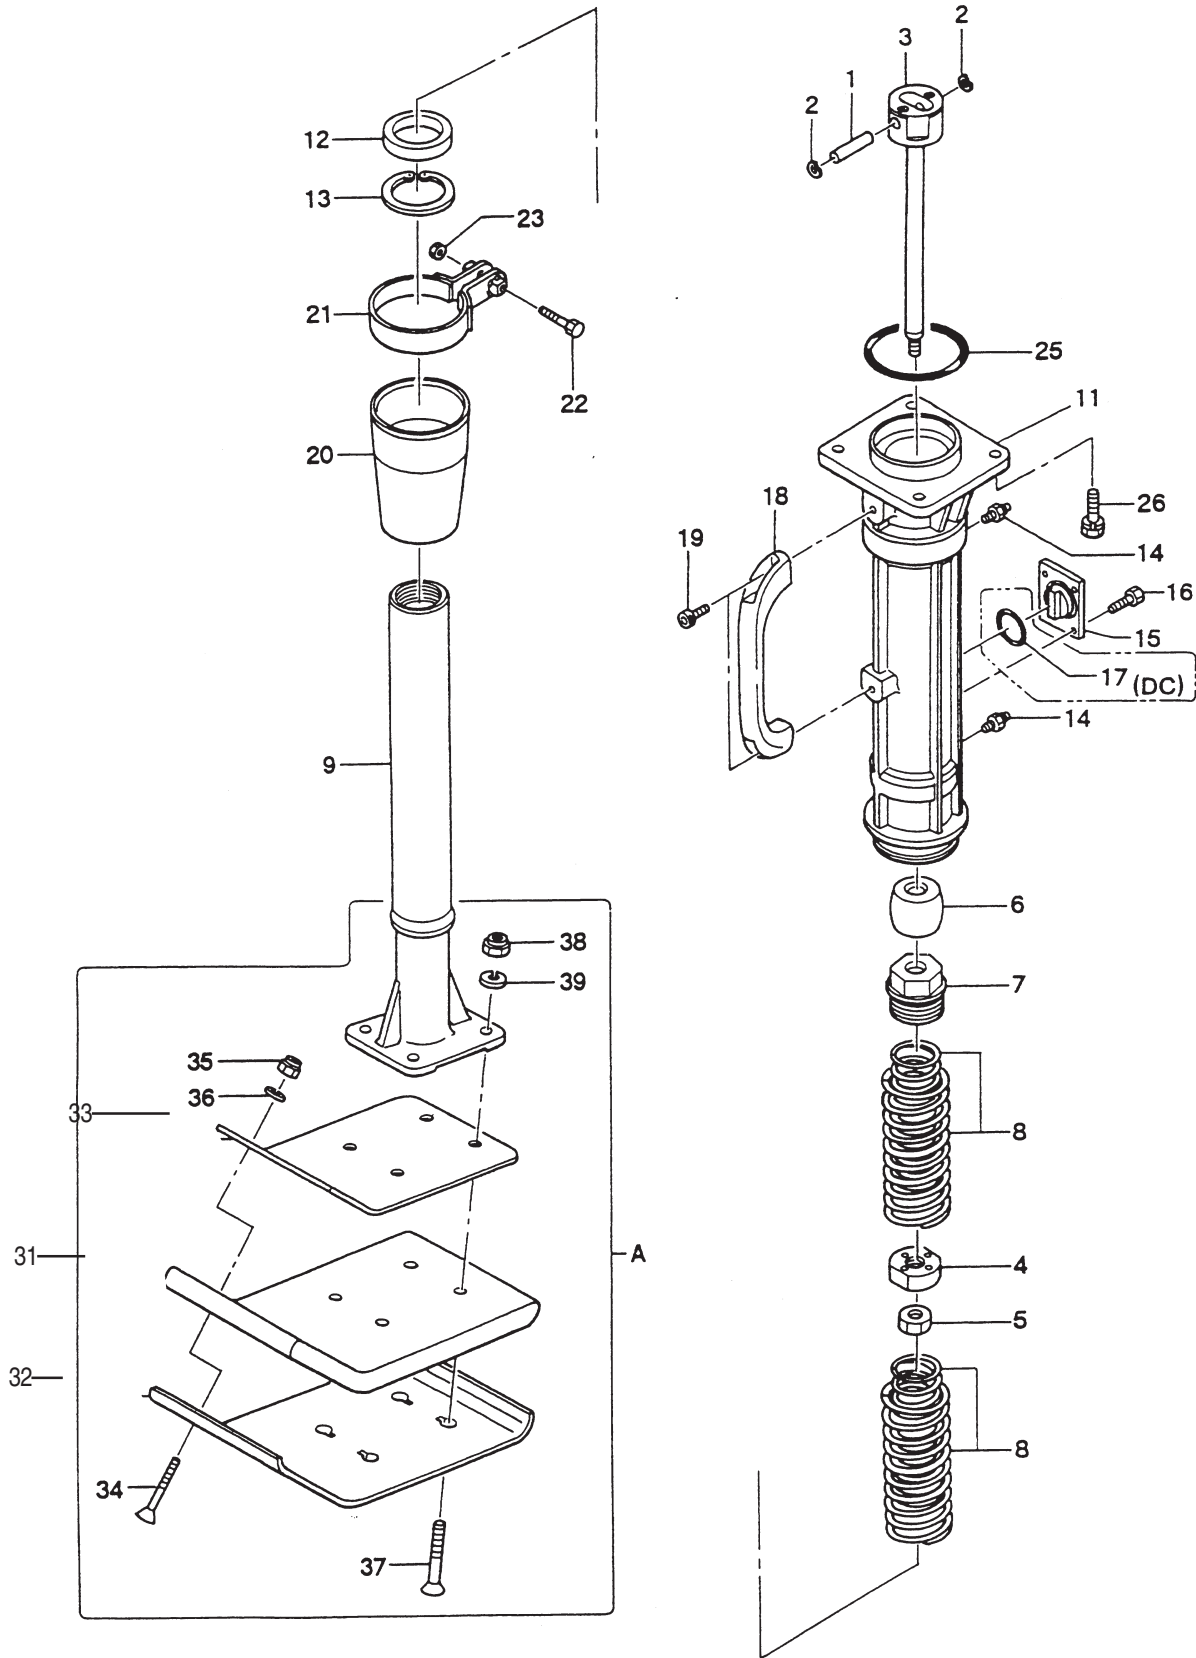

MTR-35W — CYLINDER GUIDE AND FOOT ASSY.

CYLINDER GUIDE AND FOOT ASSY.

MTR-35W — CYLINDER GUIDE AND FOOT ASSY.

CYLINDER GUIDE AND FOOT ASSY.

<u>NO.</u>	<u>PART NO.</u>	<u>PART NAME</u>	<u>QTY.</u>	<u>REMARKS</u>
1	305446380	PISTON PIN	1	
2	080100120	STOP RING R-12	2	
3	305333110	PISTON ROD	1	
4	305446390	PISTON END	1	
5	022910140	NUT M12-P1.5	1	
6	305446400	STOPPER, UPPER	1	
7	305446410	CYLINDER CAP	1	
8	305446420	MAIN SPRING	2	
9	305212710	SPRING CYLINDER	1	
11	305112730	GUIDE CYLINDER	1	
12	065105010	DUST SEAL DKI-5367811	1	
13	080510680	STOP RING TH-R-68	1	
14	351010050	GREASE FITTING A-MT6X1	2	
15	305446430	STOPPER	1	
16	002210815	BOLT 8X15 H, SW	4	
17	050300320	O-RING S-32	1	
18	305446440	GRIP	1	
19	001520815	SOCKET HEAD BOLT 8X15 T	2	
20	305446450	DUST SLEEVE	1	
21	305446460	SLEEVE BAND	1	
22	001200830	BOLT 8X30	1	
23	020308060	NUT M8	1	
25	050100800	O-RING G-80	1	
26	002211025	BOLT 10X25 H, SW	4	
A	305910010	FOOT ASSY 150B	1	INCLS. ALL ITEMS W/* 6" (WIDTH) X 11" (LENGTH)
31*		FOOT 150B	1	NOT SERVICED SEPARATELY OLD P/N 305333120
32*		METAL SHEET 150B	1	NOT SERVICED SEPARATELY OLD P/N 305333130
33*	305446470	FOOT COVER	1	
34*	001611050	SUNK HEAD BOLT 10X50 H	2	
35*	022711012	NYLON NUT M10	2	
36*	030210250	WASHER SW M10	2	
37*	015112060	SUNK HEAD BOLT 12X60 H	4	REPLACES 001611252
38*	022711214	NYLON NUT M12	4	
39*	030212300	WASHER SW M12	4