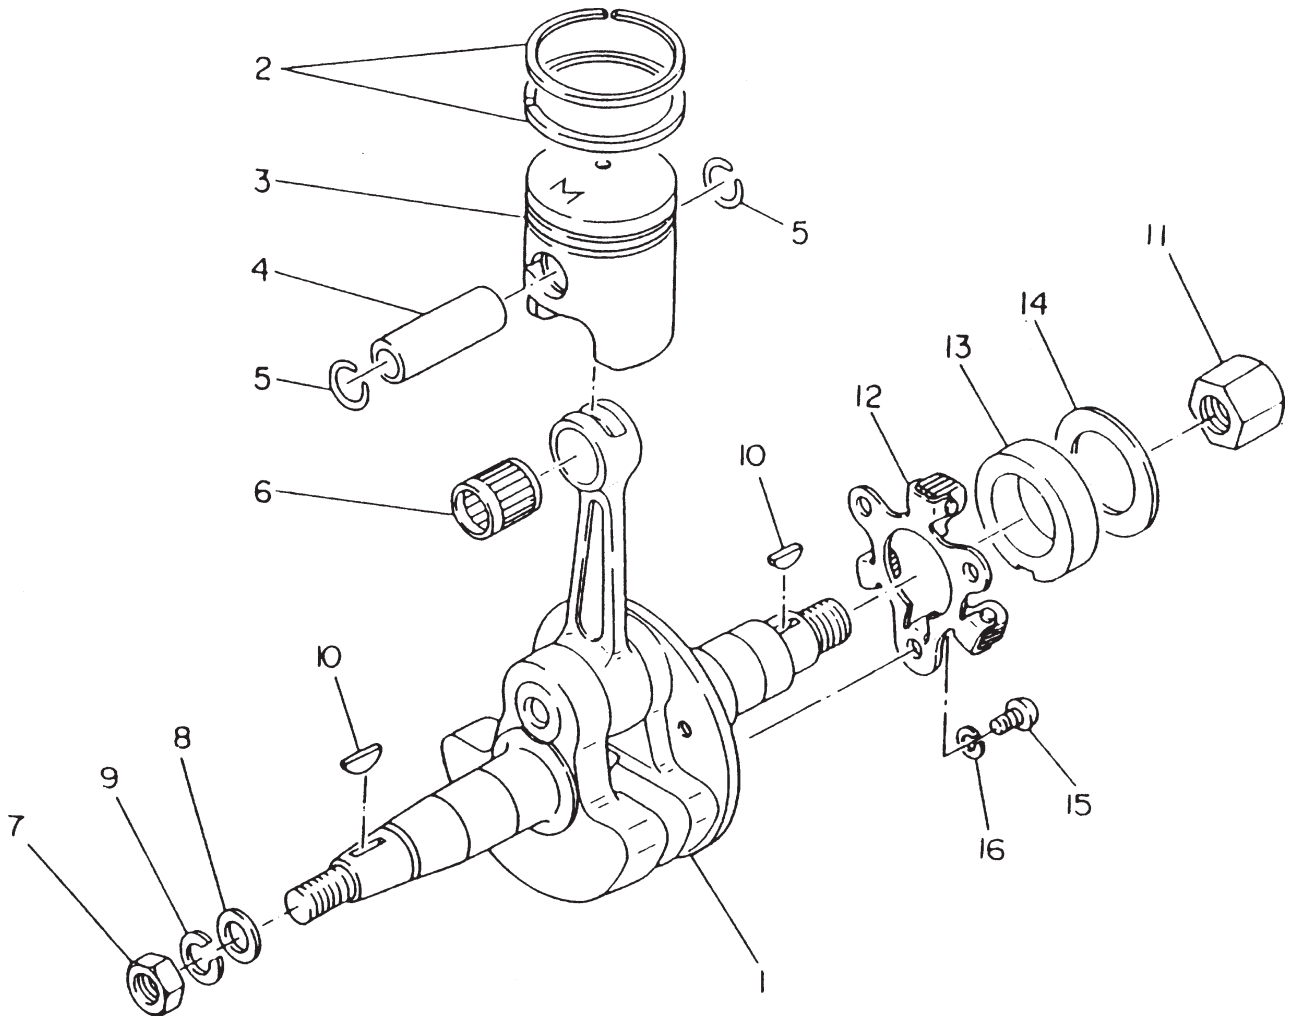

ROBIN EC-08GH ENGINE — CRANKCASE AND PISTON ASSY.

CRANKSHAFT AND PISTON ASSY.

ROBIN EC-08GH ENGINE — CRANKCASE AND PISTON ASSY.

CRANKSHAFT AND PISTON ASSY.

<u>NO.</u>	<u>PART NO.</u>	<u>PART NAME</u>	<u>QTY.</u>	<u>REMARKS</u>
1	5802024000	CRANKSHAFT CP	1	
2	5802023000	PISTON RING	2	REPLACES 5802500500
3	5802500600	PISTON	1	
4	5802500700	PISTON PIN	1	
5	0565119990	CLIP	2	
6	0610120010	NEEDLE BEARING	1	
7	0039310000	NUT	1	REPLACES 0021810000
8	030206150	WASHER	1	REPLACES 0031010000
9	030210250	SPRING WASHER	1	REPLACES 0032010000
10	0053204201	WOODRUFF KEY	2	
11	0173120010	LOCK NUT	1	
12	1294170322	GOVERNOR PLATE UNIT	1	
13	5514500100	GOVERNOR SLEEVE	1	
14	0230230020	SPACER	1	
15	0043105080	SCREW (PAN HEAD)	3	
16	0032005000	SPRING WASHER	3