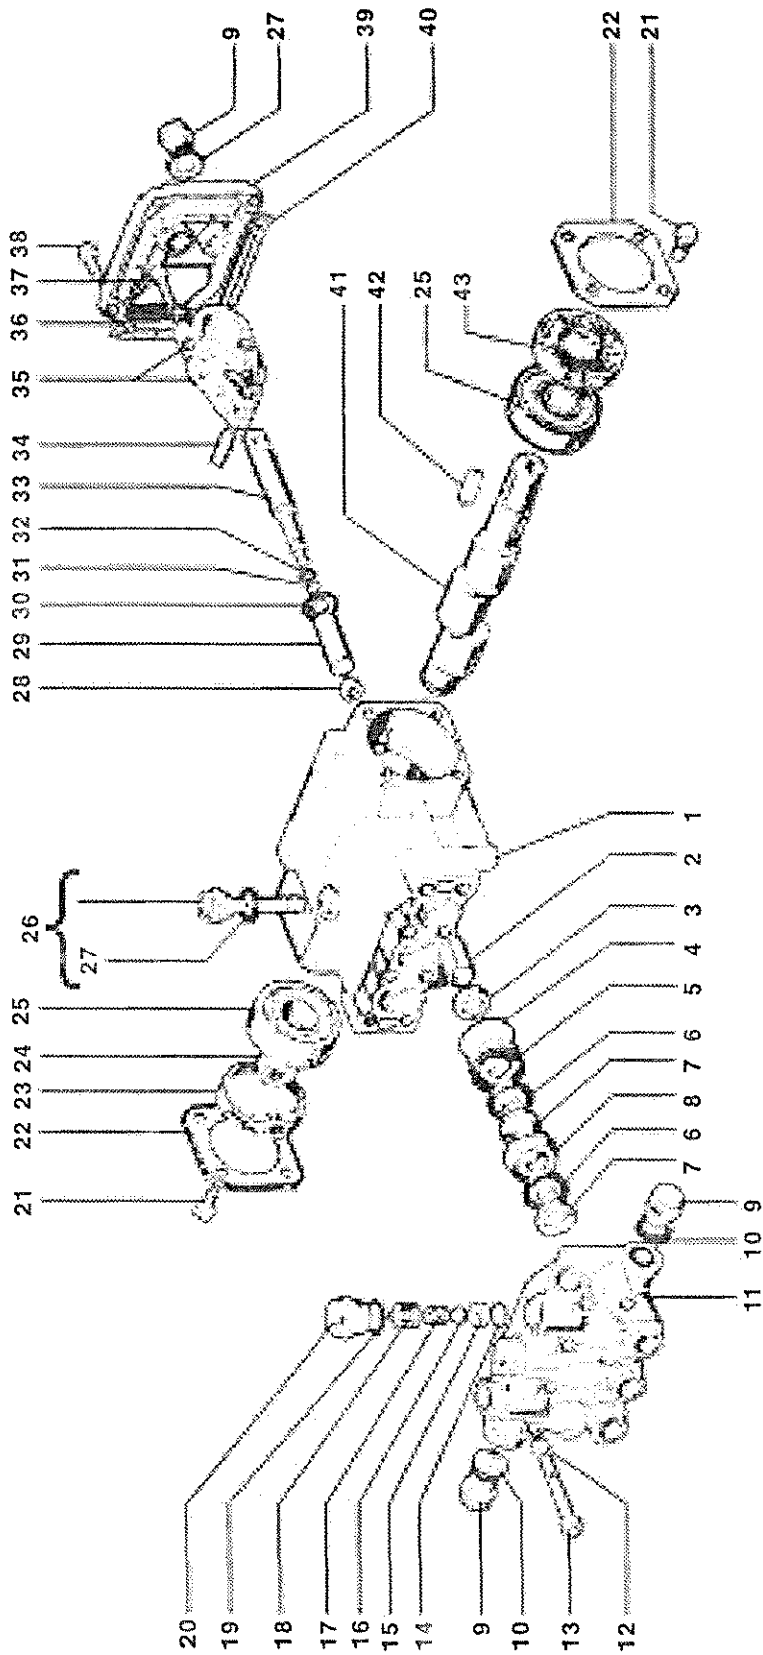

■ Standard hardware item available locally.

● Use thread locking compound.

Figure 7 - Machine Assembly, Side View

Ref. No.	Part No.	Description	Qty.
1	615840	Beltguard	1
2	890893	Edge Guard	*
3	■	Flange Bolt 1/4"-20x3/4"	3
4	809138	Belt	1
5	780451	Mounting Washer	1
6	■	Bolt 5/16"-24x3/4"	1
7	919645	Engine Pulley	1
8	815133	Engine Pulley Bushing	1
9	753102	Engine Shaft Key	1
10	661285	Engine	1
11	■	Bolt 5/16"-18x1-3/4"	4
12	■	Flat Washer 5/16"	4

Ref. No.	Part No.	Description	Qty.
13	■	Locknut 5/16"-18	4
14	817322	Hubcap	2
15	848616	Push Nut 5/8"	2
16	345073	Axle	1
17	646642	Decal Shark Logo Beltguard	1
18	615527	Bumper	2
19	■	Flat Washer 3/8"	4
20	■	Bolt 3/8"-16 x 1-1/2"	2
21	■	Locknut 3/8"-16	2

■ Standard hardware item available locally.

\* Order amount needed in feet.

Figure 8 - Pump Assembly

Ref. No.	Part No.	Description	Qty.
1	HC340R	Pump Fig. 9	1
2	919550	Pump Pulley	1
3	921375	Unloader Valve	1
4	915774	Quick Disconnect Plug	1
5	630719	Relief Valve Cartridge	1
6	615541	Bolt Unloader Valve	1
7	936633	Flat Washer w/Seal	4
8	815202	Pump Pulley Bushing	1
9	856035	Garden Hose Connector Gasket	1

Figure 9 - Pump, Exploded View

Ref. No.	Part No.	Description	Qty.
1	630683	Crankcase	1
2	860361	Plunger Guide	3
3	▼ ➦	Plunger seal	3
4	▼ ◆	Pressure Ring O-Ring	3
5	▼	Pressure Ring (18 mm)	3
6	▼ ◆	V-Sleeve (18 mm)	6
7	▼ ◆	Support Ring (18 mm)	6
8	▼	Intermediate Ring (18 mm)	3
9	915630	Plug, 3/8"	3
10	780565	Copper Washer, 3/8"	2
11	783854	Manifold Housing	1
12	780560	Washer	8
13	875571	Manifold Stud Bolt	1
14	★	Valve Seat O-Ring	6
15	★	Valve Seat	6
16	★	Valve Plate	6
17	★	Valve Spring	6
18	★	Valve Cage	6
19	926657	Manifold Plug O-Ring	6
20	823335	Manifold Plug	6
21	875572	Hex Screw	8
22	615488	Bearing Cover	2
23	878575	Sight Glass	1
	818575	O-Ring	1
24	860141	Crankshaft Snap Ring	1