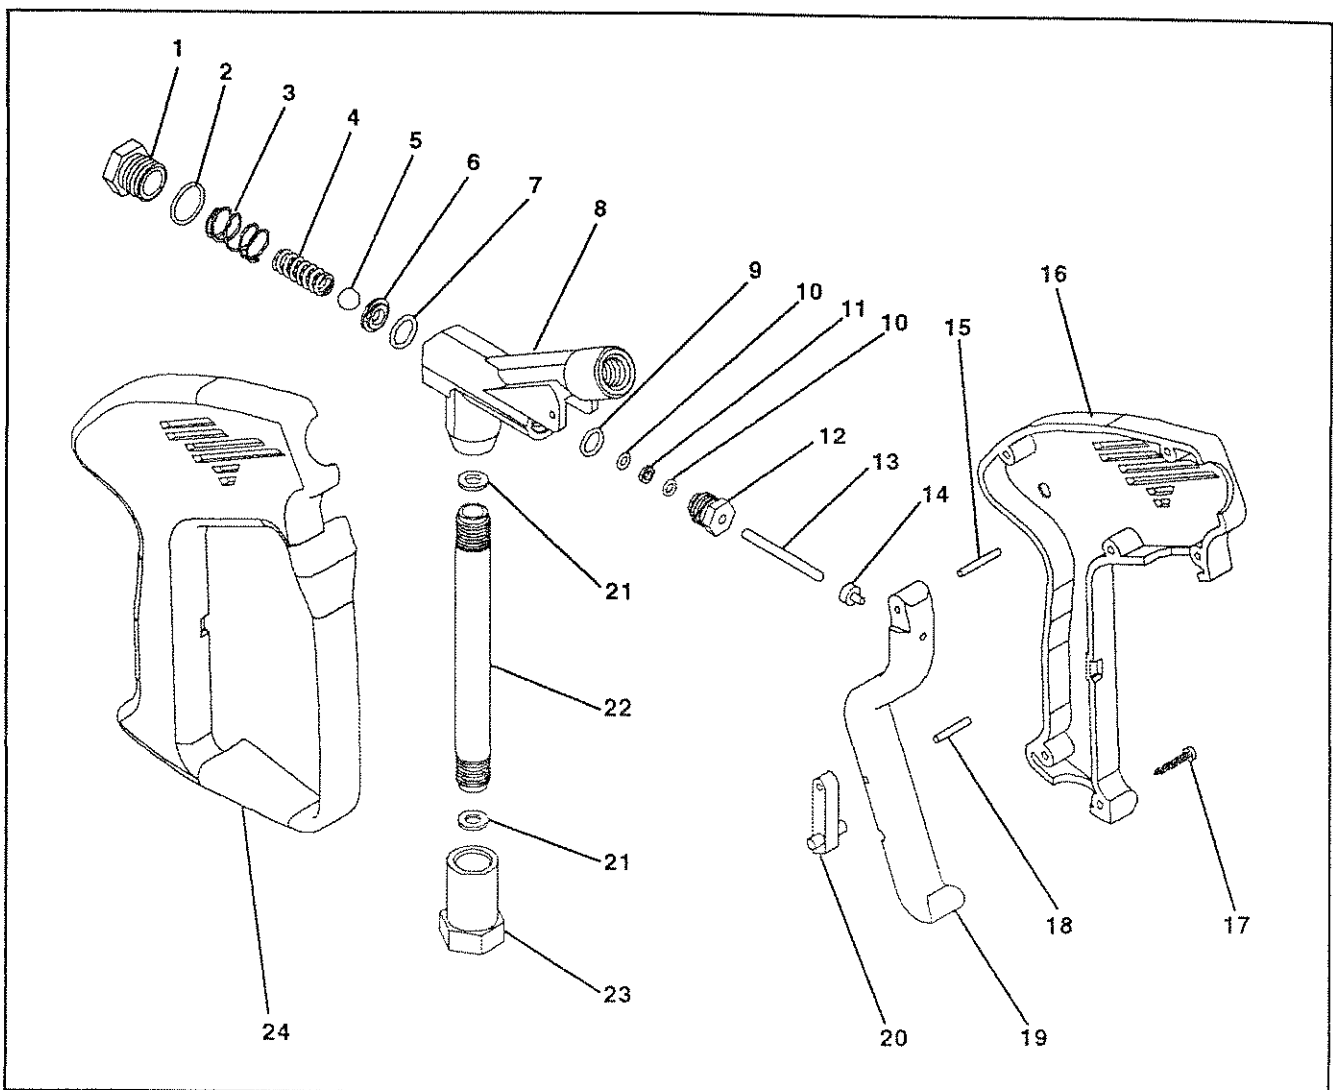

Figure 11 - Trigger Gun, Exploded View

Ref. No.	Part No.	Description	Qty.
1	817320	Valve Cap	1
2	⊙	Valve Cap O-Ring	1
3	⊙	Valve Seat Spring	1
4	⊙	Valve Spring	1
5	⊙	Ball	1
6	⊙	Valve Seat	1
7	⊙	Valve Seat O-Ring	1
8	812801	Valve Body	1
9	⊙	Plunger Guide Seat O-Ring	1
10	⊙	Plunger Guide Backring	2
11	⊙	Plunger Guide O-Ring	1
12	⊙	Plunger Guide	1
13	⊙	Plunger Rod	1

Ref. No.	Part No.	Description	Qty.
14	⊙	Plunger Seat	1
15	914141	Trigger Pin	1
16	860495	Left Gun Shell	1
17	735316	Phillips Screw	6
18	914142	Trigger Lock Pin	1
19	960271	Trigger	1
20	881941	Trigger Lock Lever	1
21	936460	Inlet Pipe Seat	2
22	914285	Inlet Pipe	1
23	851190	Inlet Fitting	1
24	860496	Right Gun Shell	1
Replacement Kit			
	⊙ 877471	Trigger Gun Repair Kit