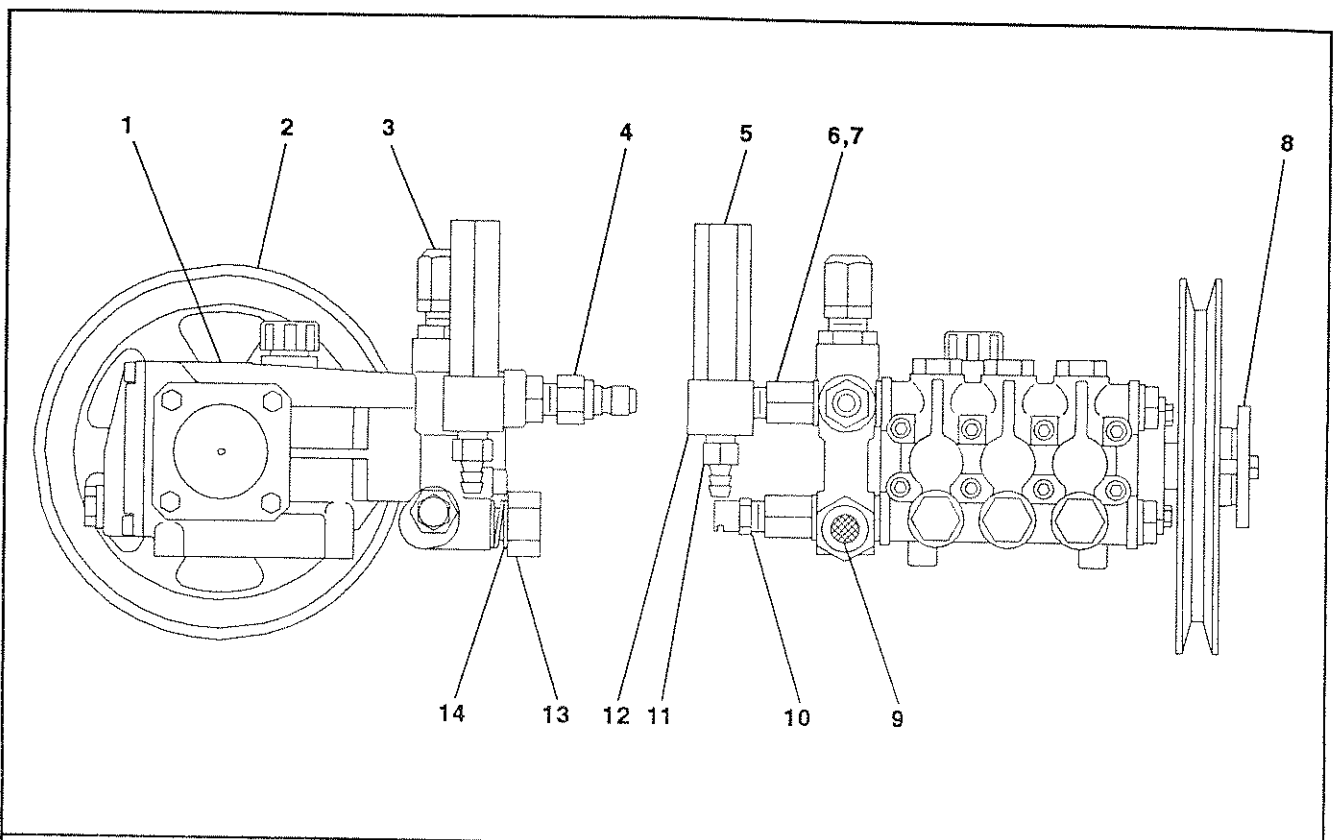

Ref. No.	Part No.	Description	Qty.
15	■	Flat Washer 5/8"	2
16	983050	Wheel	2
17	834180	Decal Beltguard	1
18	646102	Decal Instructions	1
19	Fig. 8	Pump Assembly	1
20	■ ●	Bolt 8mm x 16mm	4
21	■	Lock Washer 5/16"	4
22	780451	Mounting Washer	4
23	■	Bolt 1/2"-13 x 5"	1
24	■	Flat Washer 1/2"	1
25	826176	Quick Disconnect	1

■ Standard hardware item available locally.

● Use thread locking compound.

Figure 7 - Machine Assembly, Side View

Ref. No.	Part No.	Description	Qty.
1	615840	Beltguard	1
2	890893	Edge Guard	*
3	■	Flange Bolt 1/4"-20x3/4"	3
4	809138	Belt	1
5	780451	Mounting Washer	1
6	■	Bolt 5/16"-24x3/4"	1
7	919645	Engine Pulley	1
8	815133	Engine Pulley Bushing	1
9	753102	Engine Shaft Key	1
10	661285	Engine	1
11	■	Bolt 5/16"-18x1-3/4"	4
12	■	Flat Washer 5/16"	4

Ref. No.	Part No.	Description	Qty.
13	■	Locknut 5/16"-18	4
14	817322	Hubcap	2
15	848616	Push Nut 5/8"	2
16	345073	Axle	1
17	646642	Decal Shark Logo Beltguard	1
18	615527	Bumper	2
19	■	Flat Washer 3/8"	4
20	■	Bolt 3/8"-16 x 1-1/2"	2
21	■	Locknut 3/8"-16	2

■ Standard hardware item available locally.

\* Order amount needed in feet.

Figure 8 - Pump Assembly

Ref. No.	Part No.	Description	Qty.
1	HC340R	Pump Fig. 9	1
2	919550	Pump Pulley	1
3	921375	Unloader Valve	1
4	915774	Quick Disconnect Plug	1
5	630719	Relief Valve Cartridge	1
6	615541	Bolt Unloader Valve	1
7	936633	Flat Washer w/Seal	4
8	815202	Pump Pulley Bushing	1
9	856035	Garden Hose Connector Gasket	1