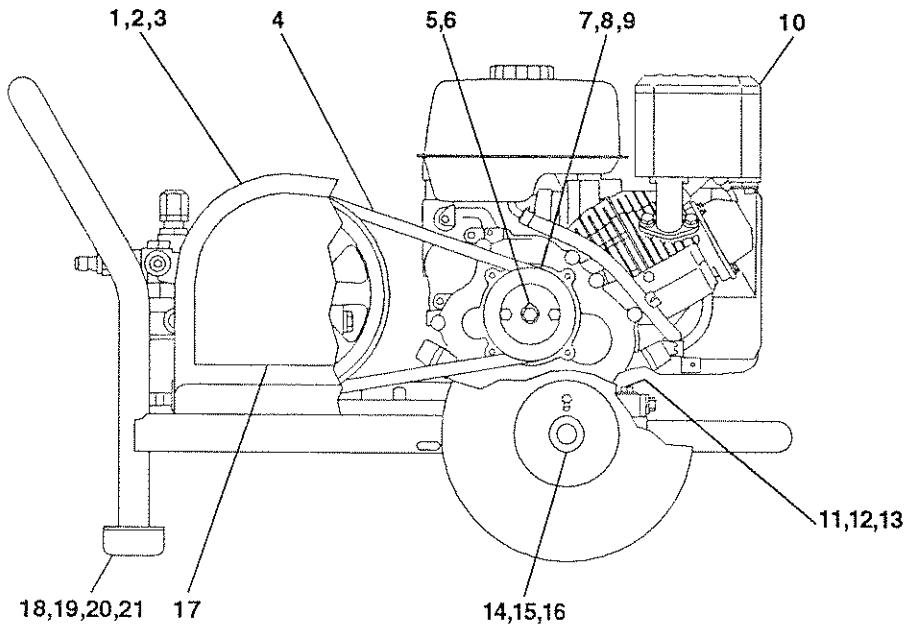

Ref. No.	Part No.	Description	Qty.
15	■	Flat Washer 5/8"	2
16	983050	Wheel	2
17	834180	Decal Beltguard	1
18	646102	Decal Instructions	1
19	Fig. 8	Pump Assembly	1
20	■ ●	Bolt 8mm x 16mm	4
21	■	Lock Washer 5/16"	4
22	780451	Mounting Washer	4
23	■	Bolt 1/2"-13 x 5"	1
24	■	Flat Washer 1/2"	1
25	826176	Quick Disconnect	1

■ Standard hardware item available locally.

● Use thread locking compound.

Figure 7 - Machine Assembly, Side View

Ref. No.	Part No.	Description	Qty.
1	615840	Beltguard	1
2	890893	Edge Guard	*
3	■	Flange Bolt 1/4"-20x3/4"	3
4	809138	Belt	1
5	780451	Mounting Washer	1
6	■	Bolt 5/16"-24x3/4"	1
7	919645	Engine Pulley	1
8	815133	Engine Pulley Bushing	1
9	753102	Engine Shaft Key	1
10	661285	Engine	1
11	■	Bolt 5/16"-18x1-3/4"	4
12	■	Flat Washer 5/16"	4

Ref. No.	Part No.	Description	Qty.
13	■	Locknut 5/16"-18	4
14	817322	Hubcap	2
15	848616	Push Nut 5/8"	2
16	345073	Axle	1
17	646642	Decal Shark Logo Beltguard	1
18	615527	Bumper	2
19	■	Flat Washer 3/8"	4
20	■	Bolt 3/8"-16 x 1-1/2"	2
21	■	Locknut 3/8"-16	2

■ Standard hardware item available locally.

\* Order amount needed in feet.

Figure 8 - Pump Assembly

Ref. No.	Part No.	Description	Qty.
1	HC340R	Pump Fig. 9	1
2	919550	Pump Pulley	1
3	921375	Unloader Valve	1
4	915774	Quick Disconnect Plug	1
5	630719	Relief Valve Cartridge	1
6	615541	Bolt Unloader Valve	1
7	936633	Flat Washer w/Seal	4
8	815202	Pump Pulley Bushing	1
9	856035	Garden Hose Connector Gasket	1