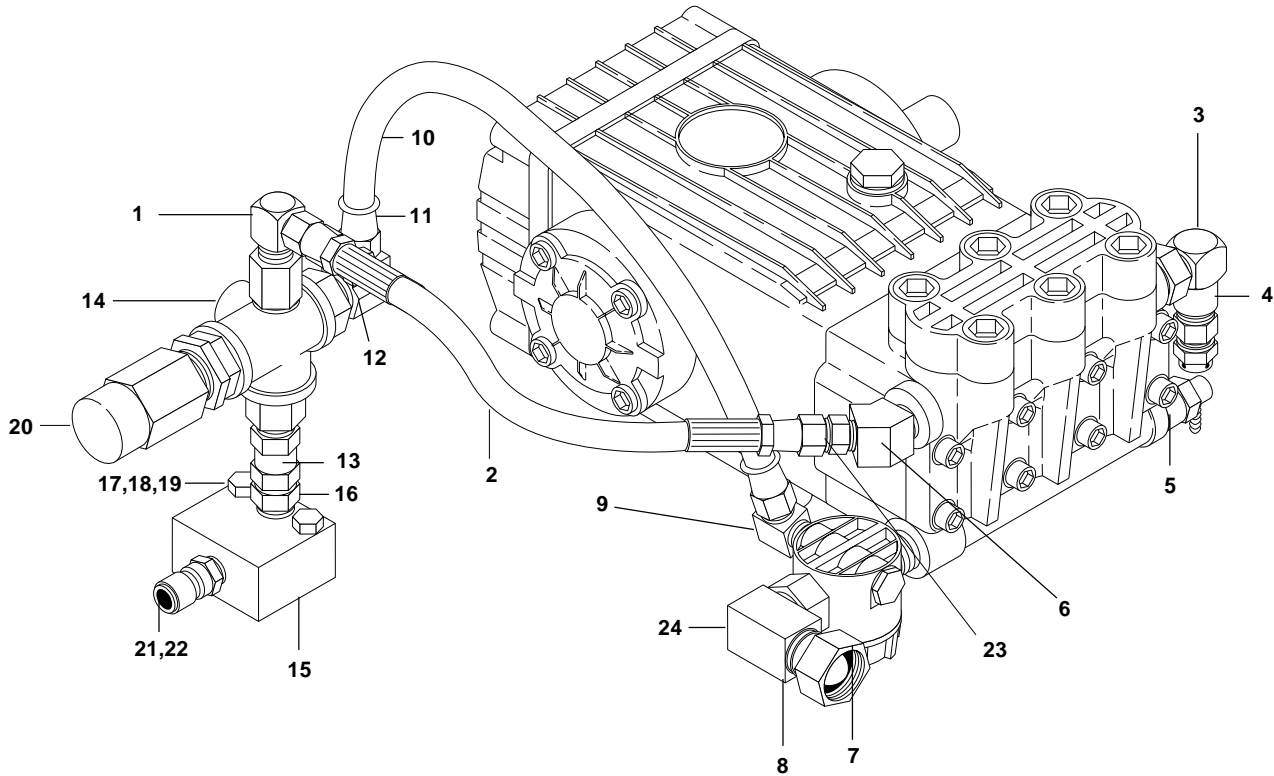

**PUMP ASSEMBLY  
5050E**

ITEM	PART NO.	DESCRIPTION	QTY.
1	2-00601	Elbow, 1/2" JIC x 3/8" Fem. 90°	1
2	4-02047709	Hose, 3/8" x 8-5/8", 2 Wire Pressure Loop	1
3	2-00271	Elbow, Street, 3/8" x 1/2" Steel	1
4	2-3408	Disk, Rupture Assy, 8000 PSI	1
5	2-30082	Pump Protector, 1/2" PTP	1
6	2-00575	Elbow, 3/8" Steel, Street, 45°	1
7	2-1908	Strainer, 1/2" Inline	1
8	2-10942	Swivel, 1/2" MP x 3/4" GHF w/Strainer	1
9	2-1061	Elbow, 1/2" JIC x 1/4", 90°	1
10	4-02110000	Hose, 1/2" Push-On	1.25 ft
11	2-1105	Swivel, 1/2" JIC Fem, Push-On	2
12	2-1062	Elbow 1/2" JIC x 1/2" Pipe	1
13	2-0079	Swivel, 1/2" JIC Female, 3/8" Male	1