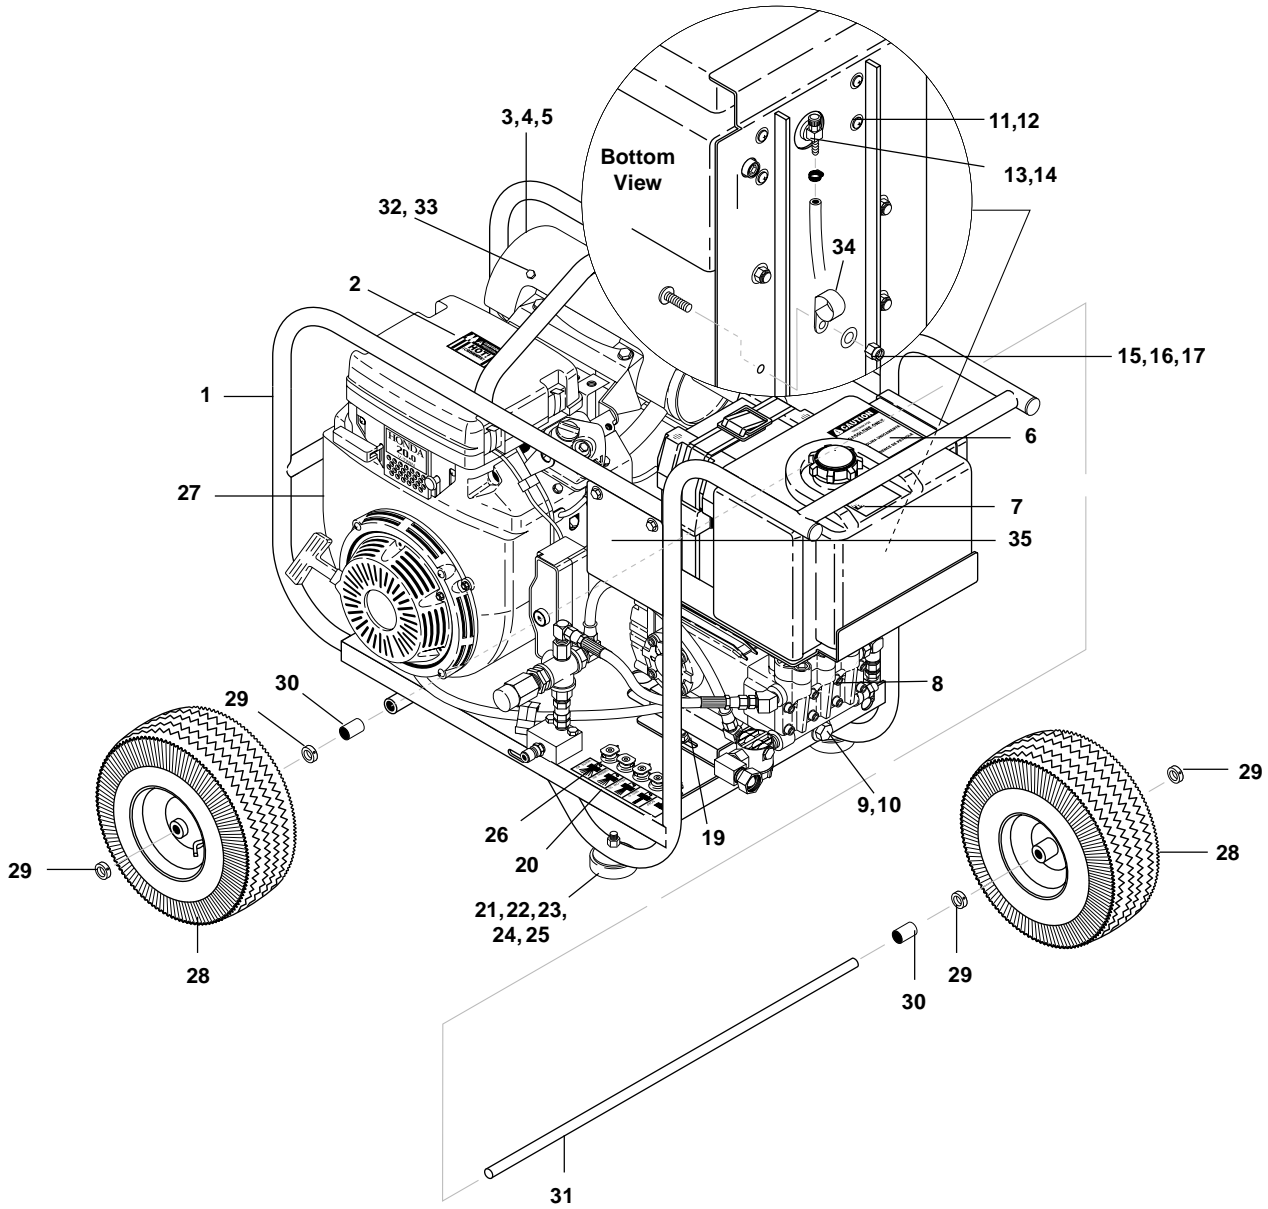

## MACHINE ASSEMBLY SIDE VIEW PARTS LIST

ITEM	PART NO.	DESCRIPTION	QTY.	ITEM	PART NO.	DESCRIPTION	QTY.
1	95-07104020	Frame, Welded Cage Assy 16/20/24 HP (4040, 5050)	1	16	90-4001	Washer, 5/16", Flat, SAE	4
	95-07104003	Frame, Welded Cage Assy 11/13 HP (3040, 3530, 3535)	1	17	90-2001	Nut, 5/16" ESNA, NC	4
2	10-02025A	Label, "Hot/Caliente" Warning	1	18	2-00471	▲ Plug, 1/8" Square Head, Black	1
3	77-VHLM4	Muffler, Honda GX620 20 & 24 HP (5050)	1	19	95-07104037	Slider, Pump/Guard Legacy (353037, 353537, 304037)	1
	76-807964	Muffler, Briggs 16 HP (4040)	1		95-07104035	Slider, Pump/Guard General (353031, 353531, 304031)	1
4	7-01434	Insulation, Muffler Guard (5050)	1		95-07104039	Slider, Pump/Guard Legacy (404027, 505037)	1
5	95-07104029	Shield, Heat, Muffler Guard, Honda 20/24 HP (5050)	1		95-07104023	Slider, Pump/Guard General (404021, 505031)	1
	95-07101214	Shield, Heat, Muffler Guard, Vanguard 16 HP (4040)	1	20	11-3218	Label, Nozzle	1
6	10-02011	Label, Gasoline Only	1	21	2-01041	Pad, Soft Rubber, 50 Duro	2
7	10-02029	Label, Danger Cool Engine	1	22	90-1021	Bolt, 3/8" x 2-1/2", NC HH	2
8	5-1660	Pump, Legacy TT-3540 (353037, 353537)	1	23	90-40125	Washer, 3/8" x 1" Steel	2
	5-1665	Pump, Legacy KT-4040 (304037, 404027)	1	24	90-4002	Washer, 3/8", Flat, SAE	2
	5-1668	Pump, Legacy HDL-5050 (505037)	1	25	90-2002	Nut, 3/8" ESNA, NC	2
	5-23040	Pump, General, TS-1011 (353031, 353531)	1	26	2-0103	Grommet, Rubber, Nozzle Holder	5
	5-2320	Pump, General, T-9281 (304031, 404021)	1	27	5-0105	Engine, Honda, 11 HP (3530)	1
	5-2331	Pump, General, T-5050 (505031)	1		5-010721	Engine, Honda, 13 HP (3040, 3535)	1
9	90-102751	Bolt, 1/2" x 3-1/2", NC HH (3530, 3535, 3040)	1		5-0306	Engine, Vanguard 16 HP Pull Start (4040)	1
	90-102746	Bolt, 1/2" x 5", Tap (4040, 5050)	1		5-01094	Engine, Honda 24 HP E/S (5050)	1
10	90-3096	Washer, 1/2", Flat	1	28	4-0302	Wheel & Tire Compl. 6" Mag	2
11	90-18012	Screw, 1/4" x 5/8", PHIC PH MS	4	29	90-20041	Collar, 5/8"	4
12	90-4011	Washer, 5/16", Star, External	4	30	90-40181	Washer, Nylon Spacer, 0.656"	2
13	7-80320	Shut Off Valve, Fuel Tank	1		90-40181	Washer, Nylon (4050)	1
14	2-010061	Grommet, Fuel Tank	1	31	95-07104723	Axle, 5/8" x 27.80"L	1
15	90-100543	Screw, 5/16"-18 x 3/4" MPH TRH	4	32	90-19925	Screw, M6 x 20mm, BH, SOC, Blk	4
				33	90-40001	Washer, 1/4", Flat, SAE, Black	4
				34	2-9016	▲ Clamp, Round, 0.56" ID	1
				35	11-0316	Label, Instructions	1