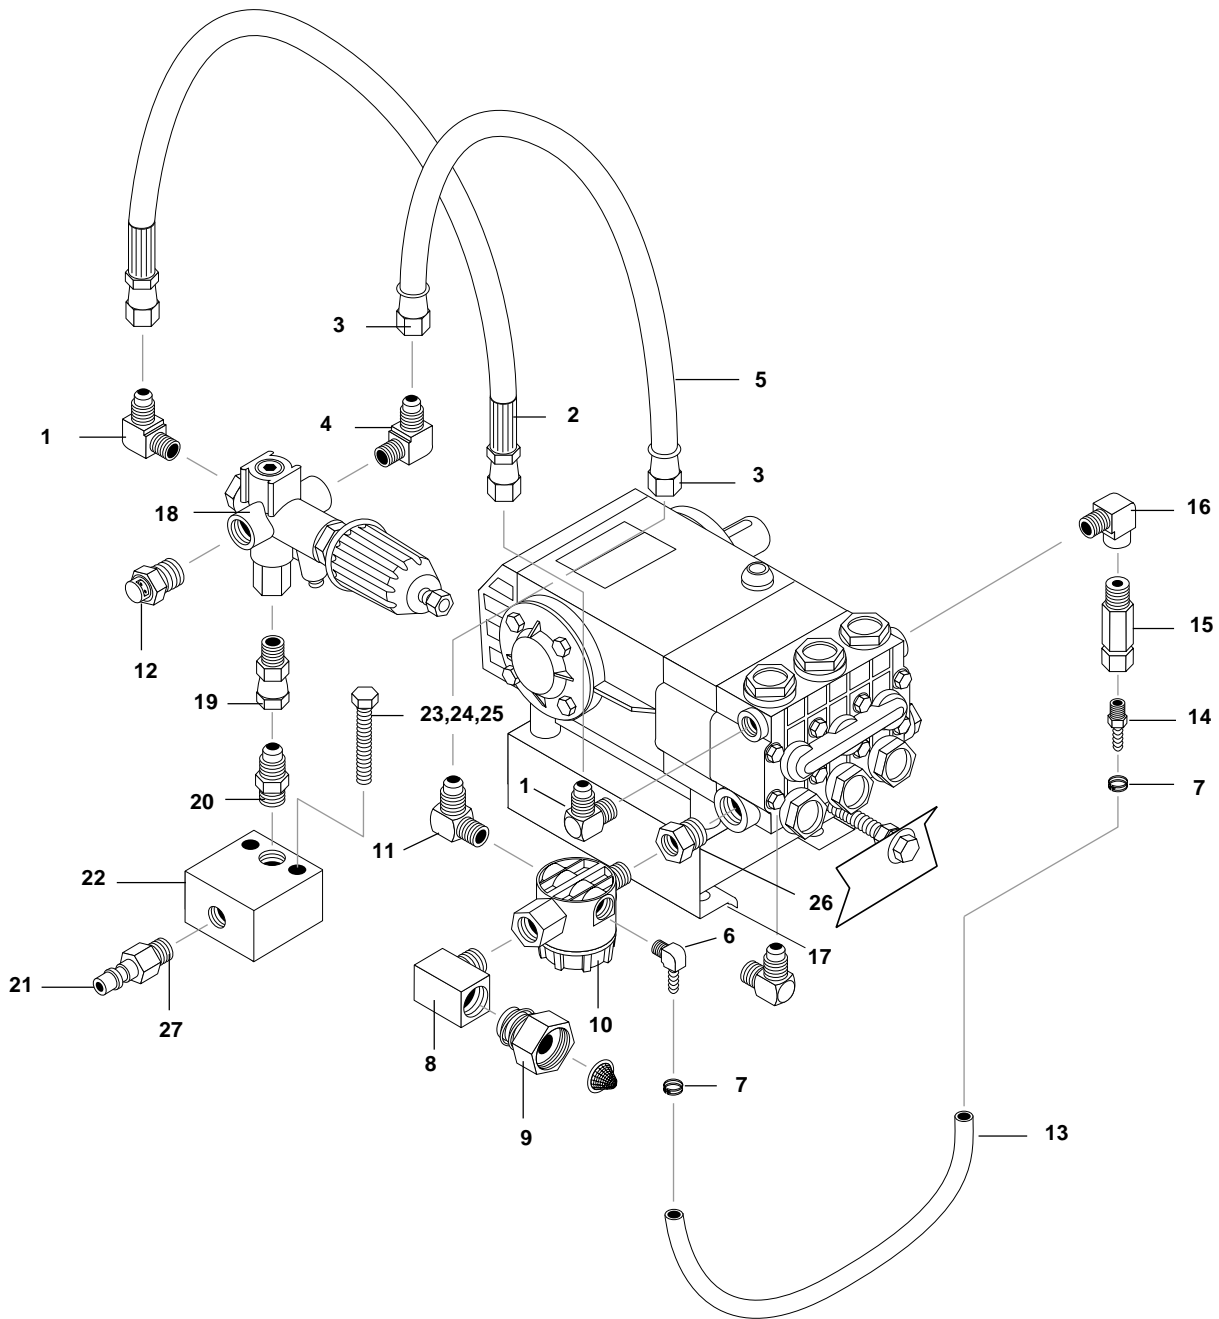

PUMP ASSEMBLY
3530, 3535, 3040, 4040

PUMP ASSEMBLY

PARTS LIST

3530, 3535, 3040, 4040

ITEM	PART NO.	DESCRIPTION	QTY.	ITEM	PART NO.	DESCRIPTION	QTY.
1	2-0053	Elbow, 1/2" JIC, 3/8", 90°	2	16	2-0031	Elbow, 3/8" Street	1
2	4-02047720	Hose, 3/8" x 20", 2 Wire Pressure Loop	1	17	95-07104037	Slider, Pump/Guard, Legacy (353037, 353537, 304037)	1
3	2-1105	Swivel, 1/2" JIC Fem, Push-On	2		95-07104035	Slider, Pump/Guard, General (353031, 353531, 304031)	1
4	2-1060	Elbow, 1/2" JIC x 3/8", 90°	1	18	5-3207	Unloader, AL-VRT 606 (353031, 353037, 353531, 353537)	1
5	4-02110000	Hose, 1/2", Push-On	1.25 ft		5-3208	Unloader, AL-VRT 607 (304031, 304037, 404021, 404027)	1
6	2-1089	Hose Barb, 1/4" Barb x 1/4" Pipe, 90°	1	19	2-0079	Swivel, 1/2" JIC Fem x 3/8" Male	1
7	2-9040	Clamp, Hose, UNI .46 - .54	2	20	2-0051	Nipple, 1/2" JIC x 3/8" Pipe	1
8	2-1024	Elbow, 1/2" Street, Brass	1	21	2-2007	Nipple, 3/8" x 3/8" NPT ST Male (3040, 3530, 3535, 4040)	1
9	2-10942	Swivel, 1/2" MP x 3/4" GHF w/Strainer	1		2-20022	Nipple, 3/8" Female, 5000 PSI (5050)	1
10	2-1908	Strainer, 1/2" General, Inline	1	22	95-07101216/B	Block, Unloader, 3/8" x 3/8" Brass	1
11	2-1061	Elbow, 1/2" JIC x 1/4", 90°	1	23	90-1010	Bolt, 5/16" x 1-3/4", NC HH	2
12	2-300816	Pump Protector (353031, 304031)	1	24	90-4001	Washer, 5/16", SAE, Flat	2
13	4-02100000	Hose, 1/4", Push-On, Fuel	1 ft.	25	90-20012	Nut, 5/16", Whiz, NC	2
14	2-1084	Hose Barb, 1/4" Barb x 1/8", Male	1	26	2-1081	Bushing, 3/4" x 1/2" (All Legacy Pumps)	1
15	2-3100544	Valve, E-Z Start, 3/8" MPT x 1/8" FPT	1	27	2-0006	Nipple, 3/8" Hex (3040, 4040, 5050)	1