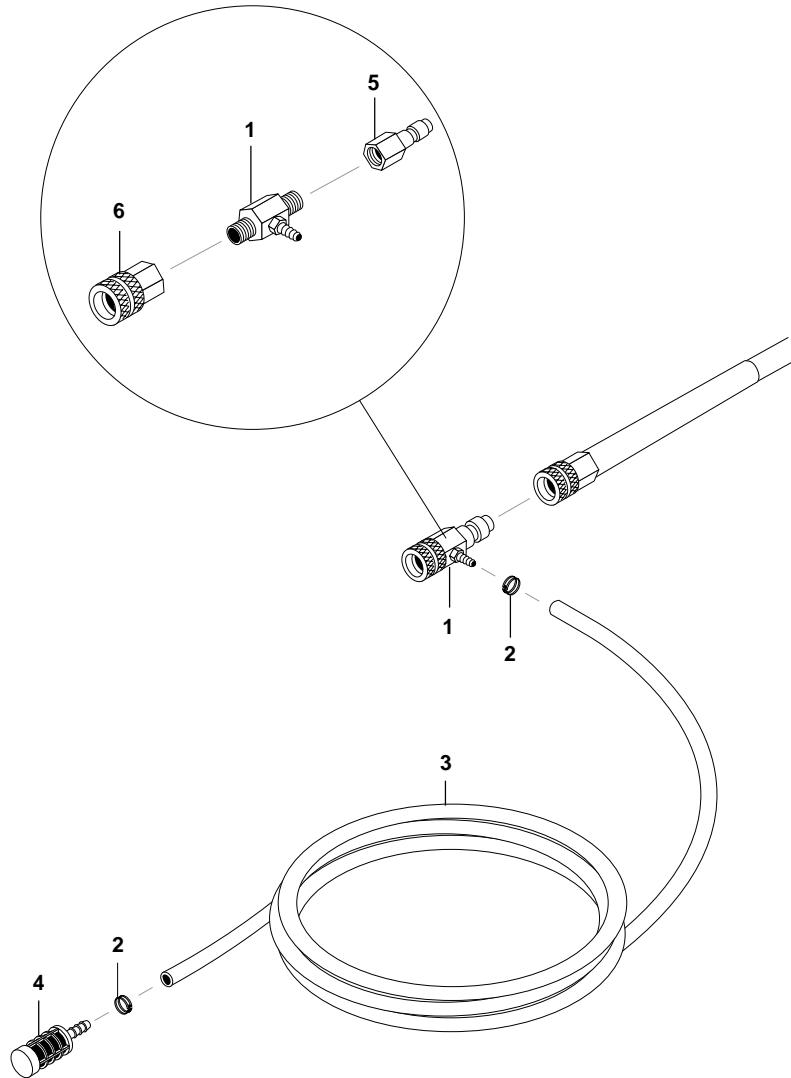

**PUMP ASSEMBLY  
5050E**

ITEM	PART NO.	DESCRIPTION	QTY.
1	2-00601	Elbow, 1/2" JIC x 3/8" Fem. 90°	1
2	4-02047709	Hose, 3/8" x 8-5/8", 2 Wire Pressure Loop	1
3	2-00271	Elbow, Street, 3/8" x 1/2" Steel	1
4	2-3408	Disk, Rupture Assy, 8000 PSI	1
5	2-30082	Pump Protector, 1/2" PTP	1
6	2-00575	Elbow, 3/8" Steel, Street, 45°	1
7	2-1908	Strainer, 1/2" Inline	1
8	2-10942	Swivel, 1/2" MP x 3/4" GHF w/Strainer	1
9	2-1061	Elbow, 1/2" JIC x 1/4", 90°	1
10	4-02110000	Hose, 1/2" Push-On	1.25 ft
11	2-1105	Swivel, 1/2" JIC Fem, Push-On	2
12	2-1062	Elbow 1/2" JIC x 1/2" Pipe	1
13	2-0079	Swivel, 1/2" JIC Female, 3/8" Male	1

ITEM	PART NO.	DESCRIPTION	QTY.
14	2-1046	Plug, 1/4" Countersunk	1
15	95-07101216B	Unloader Block, 3/8" x 3/8"	1
16	2-0051	Nipple, 1/2" JIC x 3/8" Pipe	1
17	90-1020	Bolt, 3/8" x 2", TAP	2
18	90-4002	Washer, 3/8", Flat, SAE	2
19	90-2002	Nut, 3/8" ESNA	2
20	5-3014	Unloader, General, VB-350/4	1
21	2-0006	Nipple, 3/8" x 3/8" ST Male	1
22	2-20022	Nipple, 3/8" Fem, 5000 PSI	1
23	2-0051	Nipple, 1/2" JIC x 3/8"	1
24	2-1024	Elbow, 1/2" Street, Brass	1
25	95-07104039	▲ Slider, Pump/Guard, Legacy (505037E)	1
	95-07104023	▲ Slider, Pump/Guard, General (505031E)	1
		▲ Not Shown	

## DOWNSTREAM INJECTOR ASSEMBLY

4-011184 (3040, 3530, 3535, 4040)

4-011186 (5050)

ITEM	PART NO.	DESCRIPTION	QTY.
1	3-12021	Detergent Injector Non-Adjust (3040, 3530, 3535, 4040)	1
	3-1208	Detergent Injector (No Coupler) 5000 PSI (5050)	1
2	2-9040	Clamp, Hose, UNI .46 - .54	2
3	4-02080000	Tube, 1/4" x 1/2", Clear Vinyl	6ft.