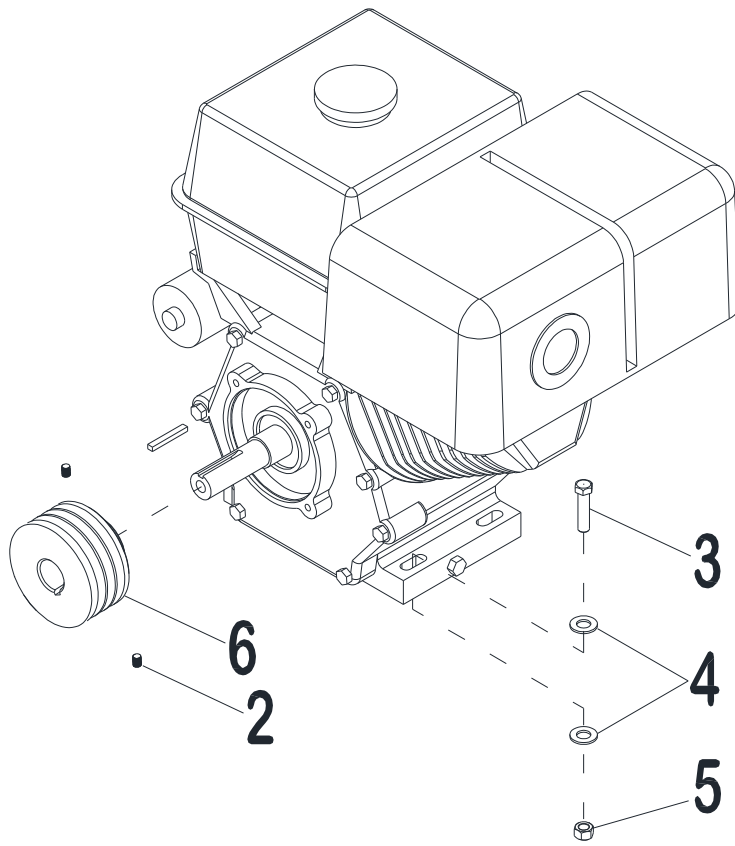

ENGINE

ITEM	M.I.D. #	PART #	DESCRIPTION	JCS
1	202014M	N/A	HONDA ENGINE 13HP W/ CYCLON FILTER	1
2	OPFR056056	N/A	SET SCREW, 5/16 X 5/16"	2
3	TOCD038200	N/A	BOLT 3/8" X 2"	4
4	RNPX038GAL	N/A	PLAIN WASHER 3/8"	8
5	TCCS038GAL	N/A	LOCK NUT, 3/8"	4
6	POFG3121003R	N/A	BLADE SHAFT PULLEY, 3-1/2" x 1" 3 GROVES	1