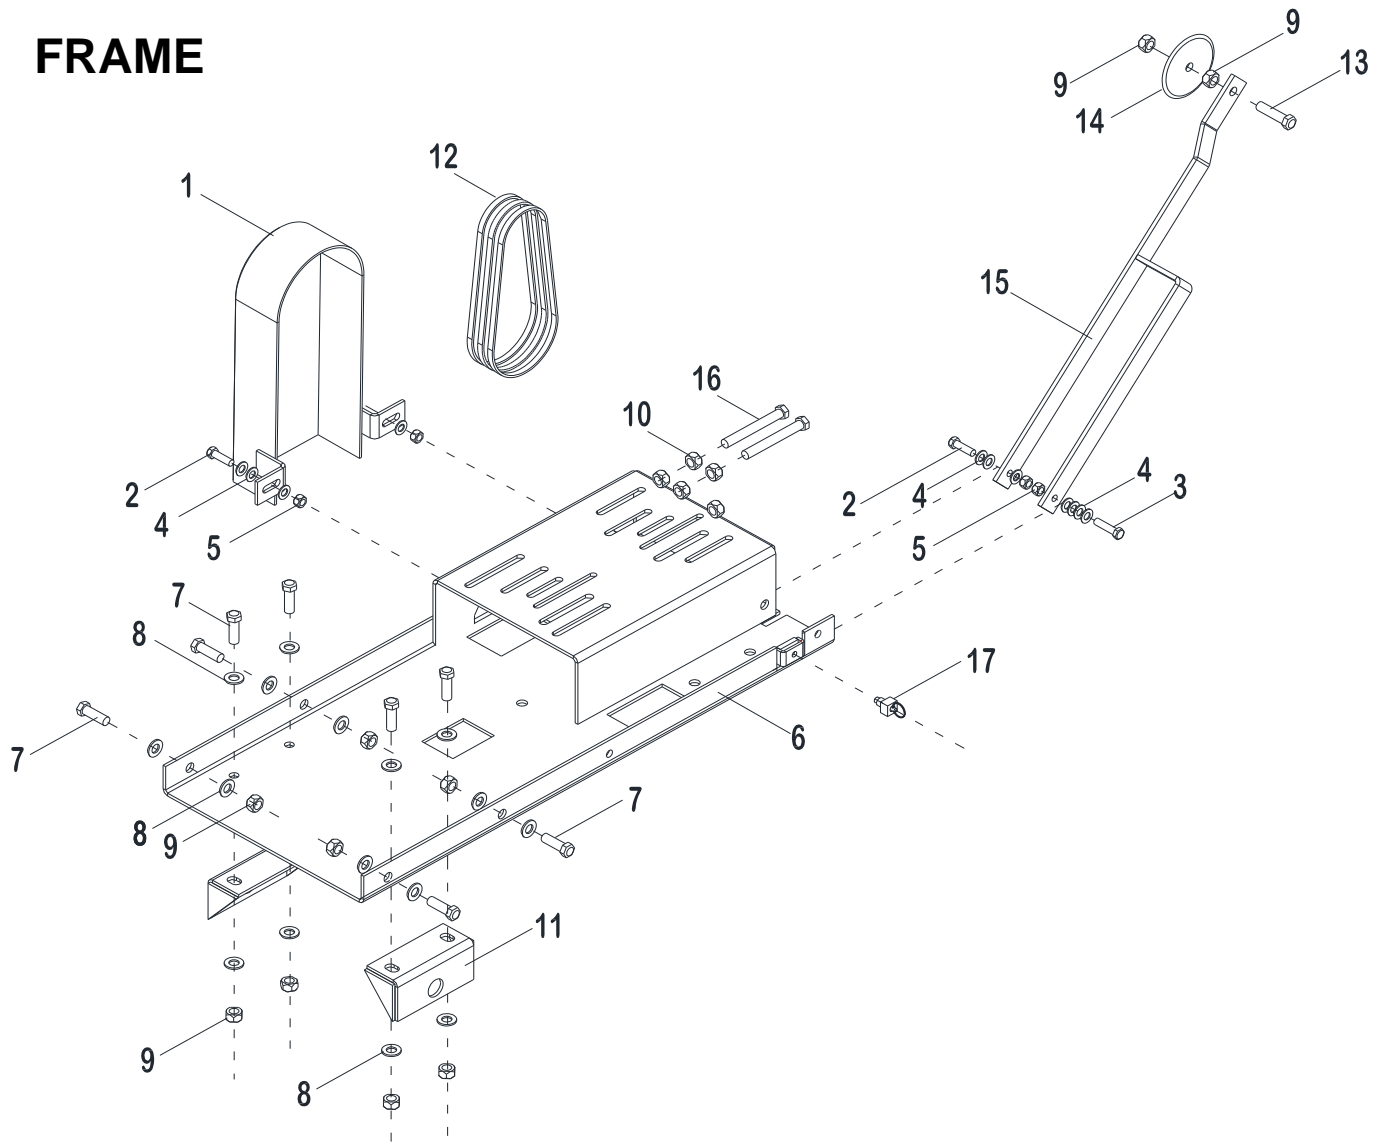

FRAME

ENGINE MOUNT ASSEY				
ITEM	SKU #	PART #	DESCRIPTION	JCS
1	0400CO01GB	N/A	JCS BELT GUARD	1
2	TOCD038114	226220	HEX BOLT HD, 3/8 X 1-1/4 HX GR5 - 226220 - 134990	3
3	TOCD038112	T176	HEX BOLT 3/8" X 1-1/2" - T176 - C141 - 226230	1
4	RNPX038GAL	T112	PLAIN WASHER 3/8" - T112 - C139 - 174986 - 701032	13
5	TCCS038GAL	T114	HEX LOCK NUT 3/8" - 227830 - T114 - C142	4
6	0400CO01CH	N/A	JCS PLUS FRAME	1
7	TOCD012112	C303	HEX BOLT HD GR5 1/2" X 1-1/2" - 226650 - C303	8
8	RNPX012GAL	T105	PLAIN WASHER 1/2" - T105 - C172 - 174470	16
9	TCCS012GAL	T106	HEX LOCK NUT 1/2" - T106 - 227854 - C304	10
10	TCCN012GAL	N/A	HEX LOCK NUT 1/2" - T190 - C178	2
11	0400CO02RD	N/A	JCS/JCST PILLOW BLOCK BRACKET	2
12	0000BN3VX355	N/A	BELT-V 3VX355 JCS SAW PLUS	3
13	TOCD012200	N/A	HEX BOLT HD 1/2" X 2" HX GR.5 NC BLK - 226670	1
14	0400PL01GC	N/A	JCS BLADE GUIDE	1
15	0400CO01GC	N/A	JCS CUTTER GUIDE	1
16	TOCD012400	N/A	HEX BOLT GR5 1/2 X 4 - 401006	2
17	0418CO01GD	N/A	JCS SUPER GUARD LOCK PIN	1