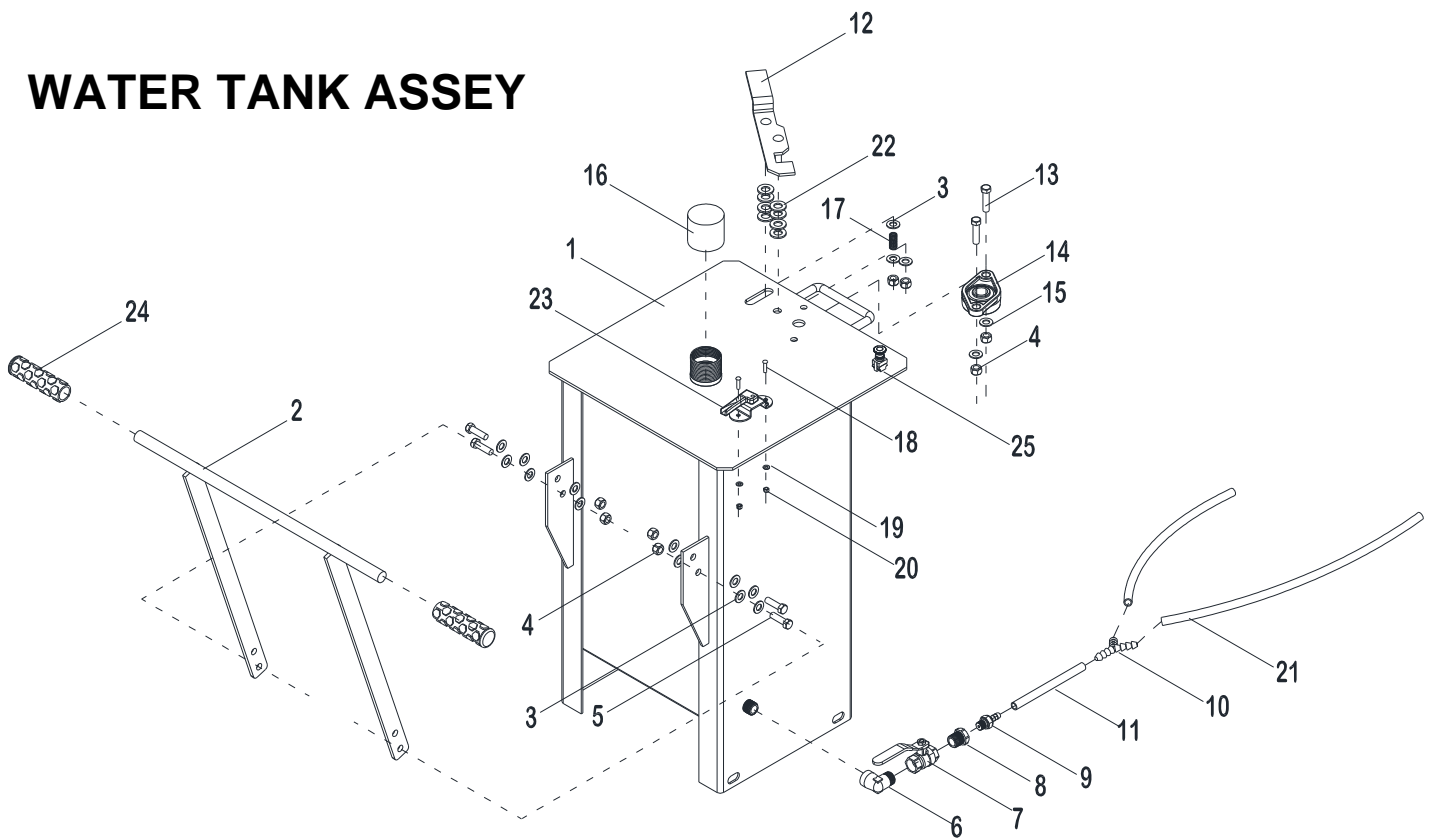

WATER TANK ASSEY

WATER TANK ASSEY				
ITEM	SKU #	PART #	DESCRIPTION	JCS
1	0401CO02TA	N/A	JCS WATER TANK (PART OF FRAME)	1
2	0400CO01MA	N/A	JCS PUSH HANDLE W/GRIPS	1
3	RNPX038GAL	T112	PLAIN WASHER 3/8" - T112 - C139 - 174986 - 701032	15
4	TCCS038GAL	T114	HEX LOCK NUT 3/8" - 227830 - T114 - C142	8
5	TOCD038114	226220	HEX BOLT HD, 3/8 X 1-1/4 HX GR5 - 226220 - 134990	4
6	0000RF01TA	N/A	ELBOW FITTING 90 DEG 1/2"	1
7	0000RF02TA	N/A	WATER GLOBE BALL VALVE 1/2"	1
8	0000RF03TA	N/A	REDUCTION BUSHING 1/2" - 3/8"	1
9	0401RF03SA	N/A	DOWEL 3/8 - 1/4"	1
10	0401RF01SA	N/A	"Y" CONNECTOR 1/4" NYLON	1
11	0401RF02SA	N/A	PLASTIC HOSE 1/4" X 6"	1
12	0400CO01FR	N/A	JCS/JCST RAISE SCREW BREAK	1
13	TOCD038112	T176	HEX BOLT 3/8" X 1-1/2" - T176 - C141 - 226230	1
14	00CHPA2034	N/A	PILLOW BLOCK 3/4"	1
15	RNPX038GAL	T112	PLAIN WASHER 3/8" - T112 - C139 - 174986 - 701032	2
16	0402NY01TA	N/A	WATER TANK CAP 2"	1
17	0000RF01FR	N/A	SPRING 3/8" x 1"	1
18	TOCP036034	N/A	FILLISTER BOLT, 3/16" X 3/4"	2
19	RNPX036GAL	N/A	PLAIN WASHER, 3/16"	2
20	TCCS036GAL	N/A	HEX LOCK NUT, 3/16"	2
21	0401RF04SA	N/A	PLASTIC HOSE 1/4" X 18"	2
22	RNPX012GAL	T105	PLAIN WASHER 1/2" - T105 - C172 - 174470	2
23	0000RF06TA	N/A	THROTTLE CONTROL 35" JCS	1
23	0401RF01AR	N/A	JCS THROTTLE ASSEY TRIGGER & CABLE	1
24	0000RF01MA	CG0100	ALL SAWS HANDLE GRIPS	2
25	0200KI01GA	T195-1	ENGINE N.O KILL SWITCH RED (NO HARNESS) - 816769AS - 112500	1
25*	0200KI01GA	T193	ENGINE KILL SWITCH ASSEY RED (WITH HARNESS) 701007 - T193	1