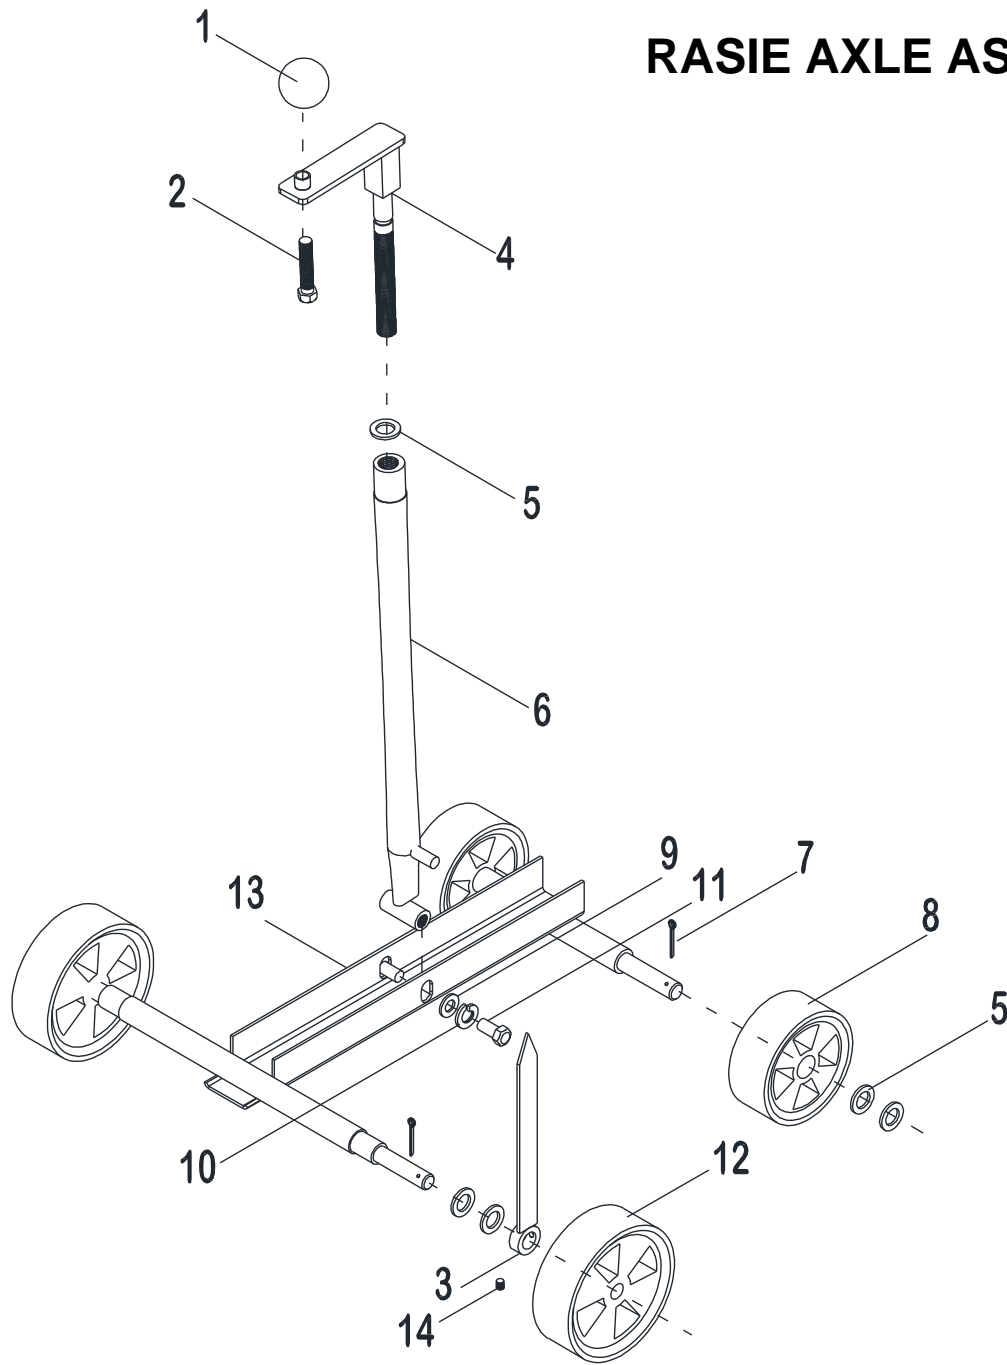

RASIE AXLE ASSEMBLY

RASISNG SCREW ASSEY				
ITEM	SKU #	PART #	DESCRIPTION	JCS
1	0000RF07RD	N/A	RAISE SCREW SAWS BALL KNOB	1
2	TOCD012212	T104	HEX BOLT HD 1/2" X 2-1/2" - T104 - C146 - 226690	1
3	0401CO02RD	N/A	JCS GUIDE SHAFT	1
4	0400CO01TE	N/A	JCS RAISING SCREW TUBE	1
5	RNPX034GAL	T108	PLAIN WASHER 3/4" X 1-1/2" - 174996 - T108 - 248277	9
6	0401CO01TE	N/A	JCS RAISING SCREW TUBE	1
7	SC18112NOR	T135	PIN COTTER, 1/8 X 1-1/2" - 135810 - 135790 - T135	4
8	0000RD05RD	N/A	5" X 2" FRONT WHEEL JCS	2
9	RNPX012NOR	N/A	PLAIN WASHER 1/2"	2
10	RNRX012GAL	T112	SPRING WASHER 1/2" - C145 - 176250 - T568 - T112	2
11	TOCD012100	226630	HEX BOLT HD, 1/2 X 1 - 226630	2
12	0000RD06RD	N/A	6" X 2" REAR WHEEL MSM/JCS/JCST	2
13	0401CO01RD	N/A	JCS AXLE ASSEMBLY	1
14	OPFR056056	N/A	SET SCREW, 5/16 X 5/16	1