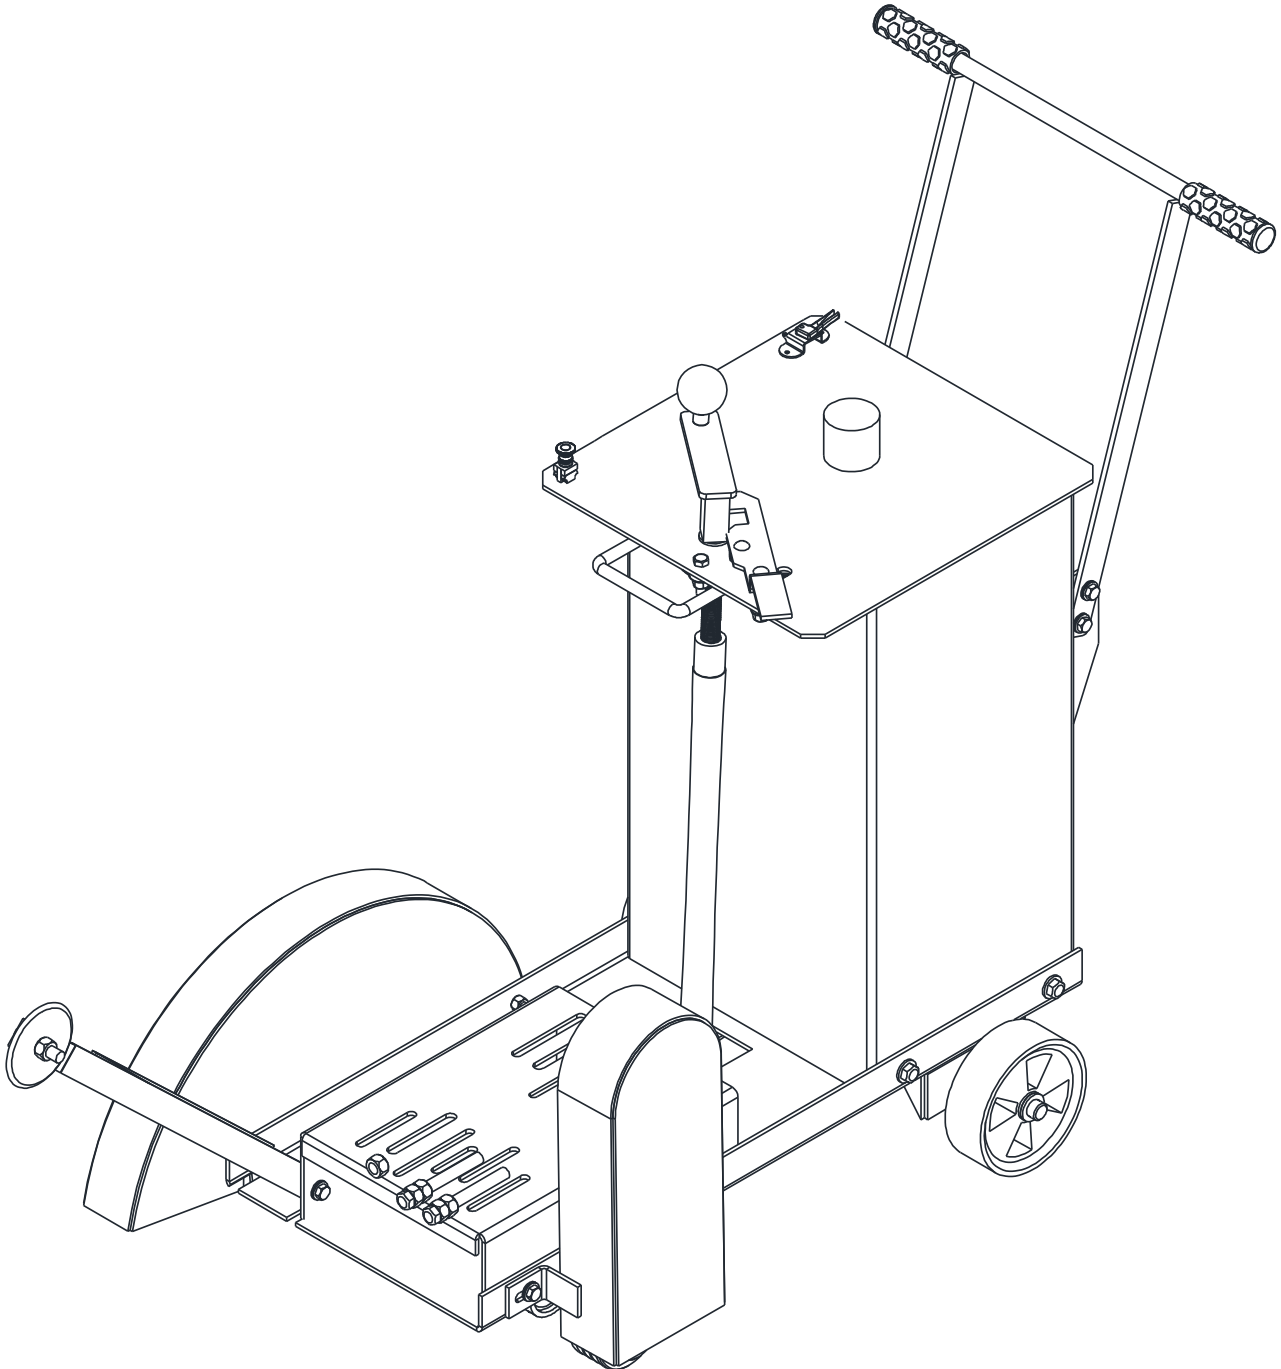

CONCRETE SAW

JCS 18"

WATER TANK ASSEY

WATER TANK ASSEY				
ITEM	SKU #	PART #	DESCRIPTION	JCS
1	0401CO02TA	N/A	JCS WATER TANK (PART OF FRAME)	1
2	0400CO01MA	N/A	JCS PUSH HANDLE W/GRIPS	1
3	RNPX038GAL	T112	PLAIN WASHER 3/8" - T112 - C139 - 174986 - 701032	15
4	TCCS038GAL	T114	HEX LOCK NUT 3/8" - 227830 - T114 - C142	8
5	TOCD038114	226220	HEX BOLT HD, 3/8 X 1-1/4 HX GR5 - 226220 - 134990	4
6	0000RF01TA	N/A	ELBOW FITTING 90 DEG 1/2"	1
7	0000RF02TA	N/A	WATER GLOBE BALL VALVE 1/2"	1
8	0000RF03TA	N/A	REDUCTION BUSHING 1/2" - 3/8"	1
9	0401RF03SA	N/A	DOWEL 3/8 - 1/4"	1
10	0401RF01SA	N/A	"Y" CONNECTOR 1/4" NYLON	1
11	0401RF02SA	N/A	PLASTIC HOSE 1/4" X 6"	1
12	0400CO01FR	N/A	JCS/JCST RAISE SCREW BREAK	1
13	TOCD038112	T176	HEX BOLT 3/8" X 1-1/2" - T176 - C141 - 226230	1
14	00CHPA2034	N/A	PILLOW BLOCK 3/4"	1
15	RNPX038GAL	T112	PLAIN WASHER 3/8" - T112 - C139 - 174986 - 701032	2
16	0402NY01TA	N/A	WATER TANK CAP 2"	1
17	0000RF01FR	N/A	SPRING 3/8" x 1"	1
18	TOCP036034	N/A	FILLISTER BOLT, 3/16" X 3/4"	2
19	RNPX036GAL	N/A	PLAIN WASHER, 3/16"	2
20	TCCS036GAL	N/A	HEX LOCK NUT, 3/16"	2
21	0401RF04SA	N/A	PLASTIC HOSE 1/4" X 18"	2
22	RNPX012GAL	T105	PLAIN WASHER 1/2" - T105 - C172 - 174470	2
23	0000RF06TA	N/A	THROTTLE CONTROL 35" JCS	1
23	0401RF01AR	N/A	JCS THROTTLE ASSEY TRIGGER & CABLE	1
24	0000RF01MA	CG0100	ALL SAWS HANDLE GRIPS	2
25	0200KI01GA	T195-1	ENGINE N.O KILL SWITCH RED (NO HARNESS) - 816769AS - 112500	1
25*	0200KI01GA	T193	ENGINE KILL SWITCH ASSEY RED (WITH HARNESS) 701007 - T193	1