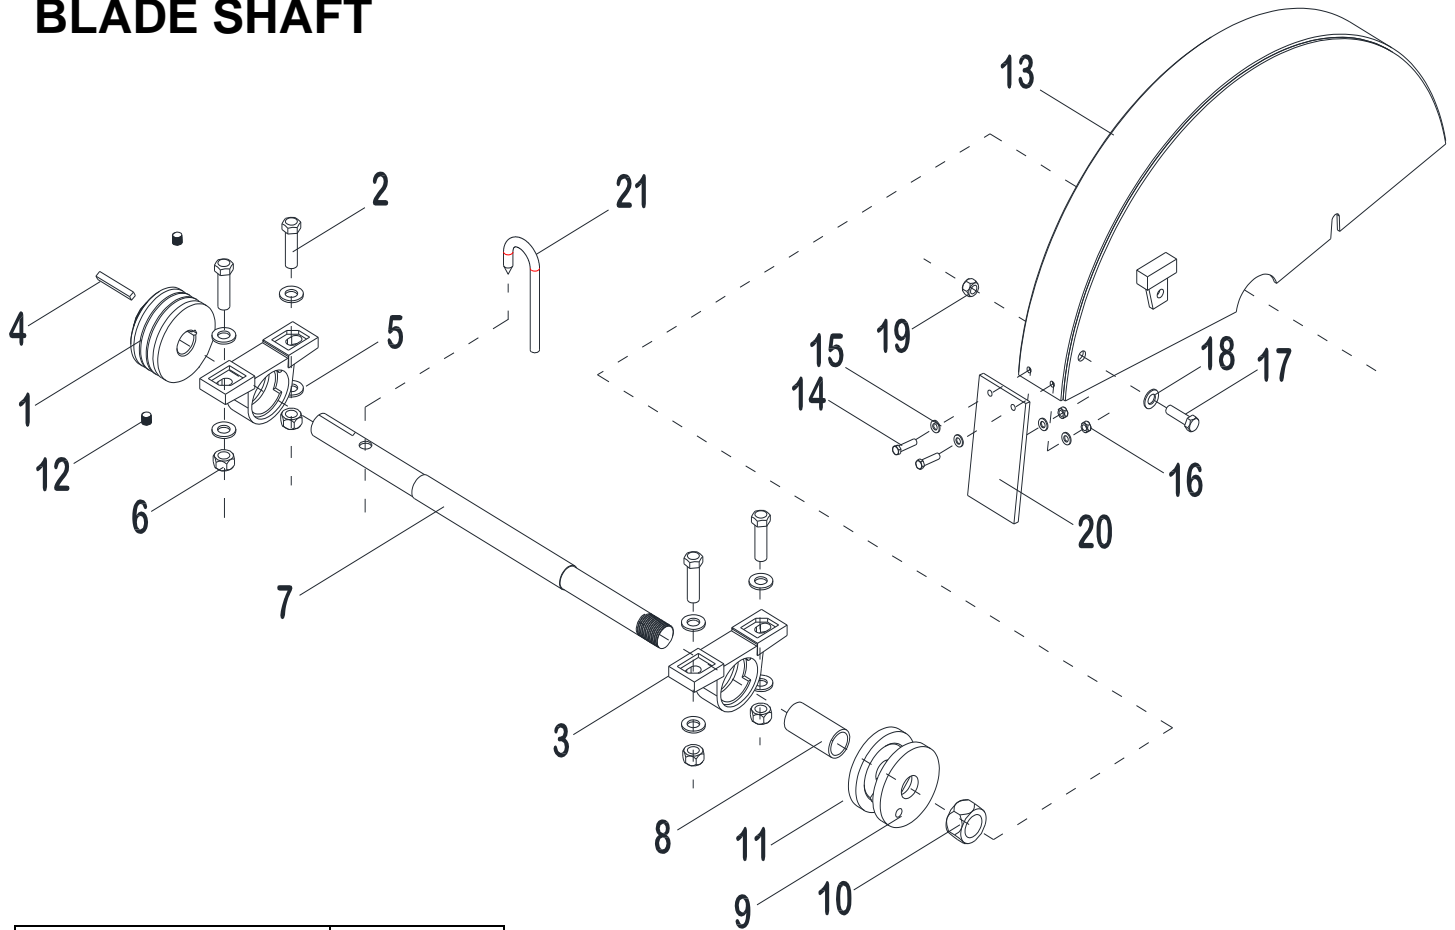

BLADE SHAFT

BLADE GUARD ASSEY				
ITEM	SKU #	PART #	DESCRIPTION	JCS
1	POFG3121003R	N/A	PULLEY 3-1/2 CAL 1 X 3 GROOVES (MSM) (JCS)	1
2	TOCD012134	T189	HEX BOLT HD 1/2" X 1 3/4" - T189 - 226660	4
3	00CHPI2100	T150	TRANSMISSION PILLOW BLOCK 1" - T150	2
4	0400CU01CO	T144	KEY 1/4 X 2 - 432090 - 701025 - 0400CU01CO - T144	1
5	RNPX012GAL	T105	PLAIN WASHER 1/2" - T105 - C172 - 174470	8
6	TCCS012GAL	T106	HEX LOCK NUT 1/2" - T106 - 227854 - C304	4
7	0400CR01CO	N/A	JCS BLADE SHAFT	1
8	0400TU01CO	N/A	SPACER 2-5/8"	1
9	0400PL02CO	N/A	WASHER B W/PIN HOLE	1
10	TCCI100GAL	N/A	LOCK NUT, 1" LEFT HAND	1
11	0400PL01CO	N/A	WASHER A W/PIN	1
12	OPFR056056	N/A	SET SCREW, 5/16 X 5/16	2
13	0400CO01GD	N/A	JCS BLADE GUARD	1
14	TOCD014100	N/A	HEX BOLT 1/4 X 1" NC	2
15	RNPX014GAL	N/A	PLAIN WASHER, 1/4"	4
16	TCCS014GAL	T159	LOCK NUT, 1/4 NC - T159	2
17	TOCD038114	N/A	HEX BOLT HD, 3/8 X 1-1/4 HX GR5 - 226220 - 134990	1
18	RNPX038GAL	T112	PLAIN WASHER 3/8" - T112 - C139 - 174986 - 701032	1
19	TCCS038GAL	T114	HEX LOCK NUT 3/8" - 227830 - T114 - C142	1
20	0000RF02GD	N/A	JCS MUD SPLASHER	1
21	0418CR01FD	N/A	JCS "J" HOOK SHAFT LOCK	1