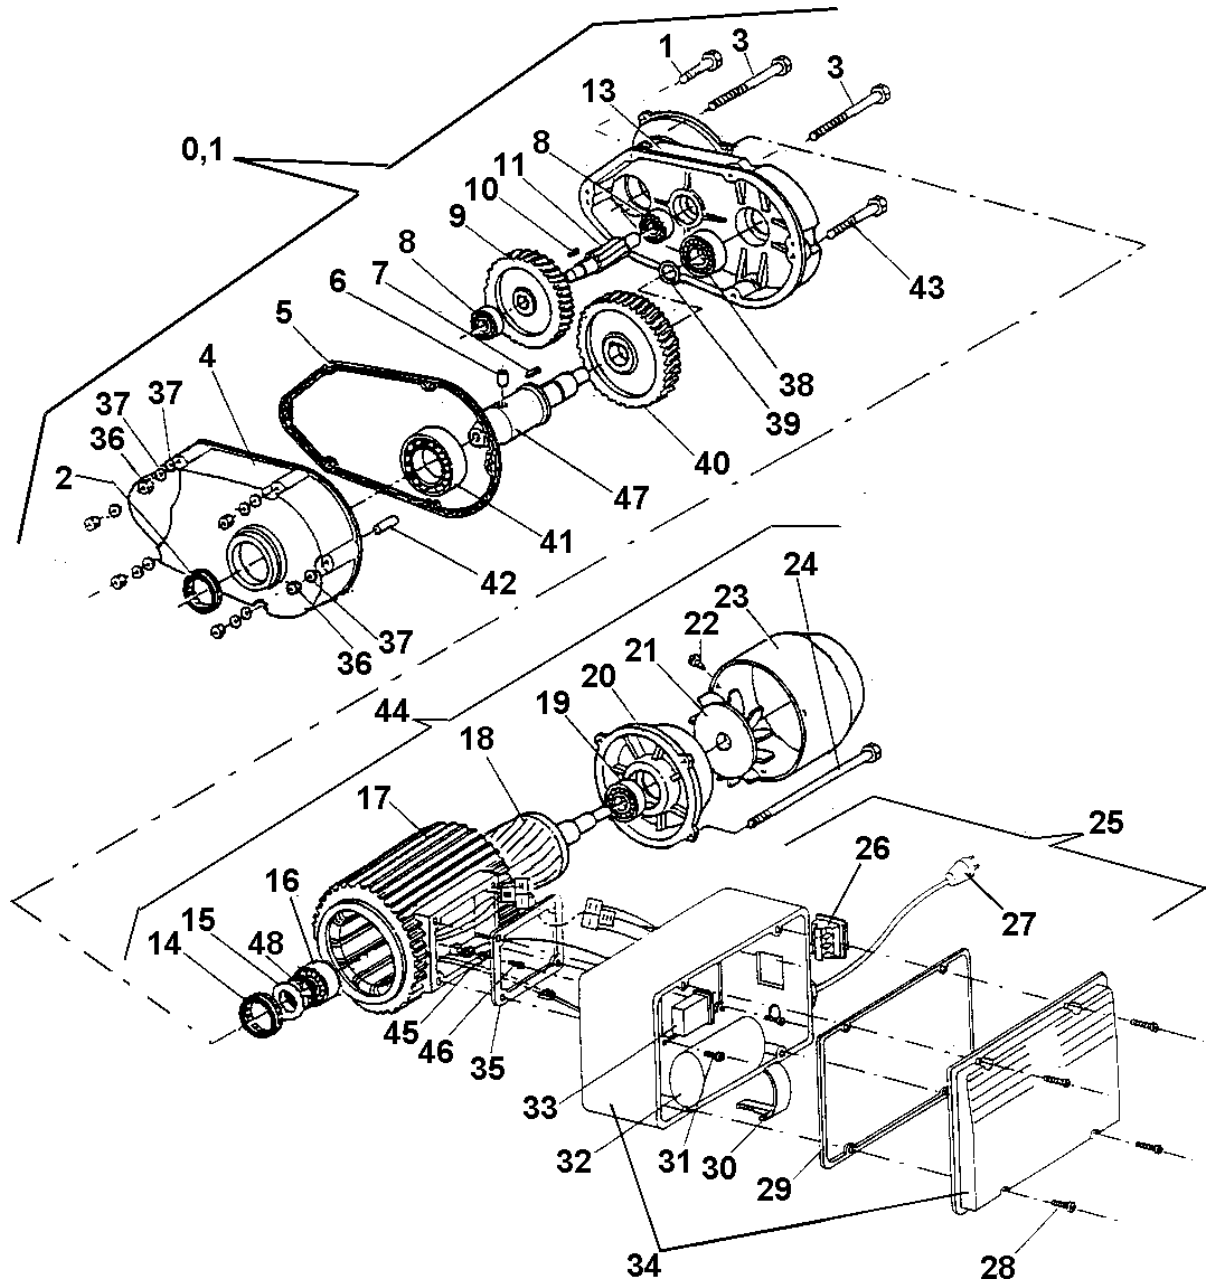

DRAWING 2 MOTOR AND GEARBOX ASSEMBLY (115V - 60Hz)

ImerParts.com
888-634-4289
An iBuy Stores Company

AB013 - 1126605		DRAWING 2 MOTOR AND GEARBOX ASSEMBLY (115V - 60Hz)	
Ref.	P.n.	Description	NOTE
0,1	3203932	MOTOR AND GEARBOX ASSEMBLY	115V-60HZ
1	2222010	SCREW	5739 M6X25
2	2207405	SEAL	55X40X10
3	2222014	SCREW	5737 M6X50
4	2236552	GEAR-BOX CASE HALF	
5	2216332	ASKET	
6	2228360	PIN	8 X 16
7	2229500	KEY	
8	2204420	BALL BEARING	6201
9	2202491	GEAR	Z.79
10	2229249	KEY	5X5X12
11	2202823	PINION	Z9
13	2215006	CASE HALVE	
14	2207300	SEAL	42X20X7
15	2237339	SPACER WASHER	
16	2204442	BEARING	6004 2Z
17	3203801	CASING	
18	2290803	ROTOR	
19	2204242	BEARING	6202-2Z
20	2291491	BELL HOUSING	
21	2291471	FAN	
22	2222451	SCREW	TC6954 3,5X9,5
23	2291256	FAN COVER	
24	2222973	BOLT	SPEC.M5X135
25	3203874	ELECTRIC PANEL	115V-60HZ
26	3203806	ON/OFF SWITCH	
27	2277802	POWER CORD WITH PLUG	0.35 M
28	2222445	SCREW	TC PH3,9X22
29	3203821	GASKET	
30	2247300	SUPPORT	
31	2222464	SCREW	TRILOB.TC PH M4X10N
32	2285311	CONDENSER	µF 40 V250
33	3208120	CABLED RELAY	V110
34	3203805	ELECTRIC BOX ASS'Y	
35	3203540	GASKET	
36	2223260	NUT	5587 M6
37	2224530	WASHER	6592Ø6X12.5
38	2204550	BEARING	6205
39	2227240	SPACER WASHER	7435 E/30
40	2202492	GEAR	Z68
41	2204504	BEARING	6008
42	2228818	LOCATING PIN	Ø6X10
43	2222013	BOLT	5737 M6X40
44	3203816	MOTOR	115V-60HZ
45	3203265	WASHER	6798A Ø4
46	2222458	SCREW	TC PH M 4X6
47	2201157	GEAR BOX DRIVE SHAFT	
48	3203067	STOP RING	C.72 Ø42X30X0,3

ImerParts.com
888-634-4289
An iBuy Stores Company