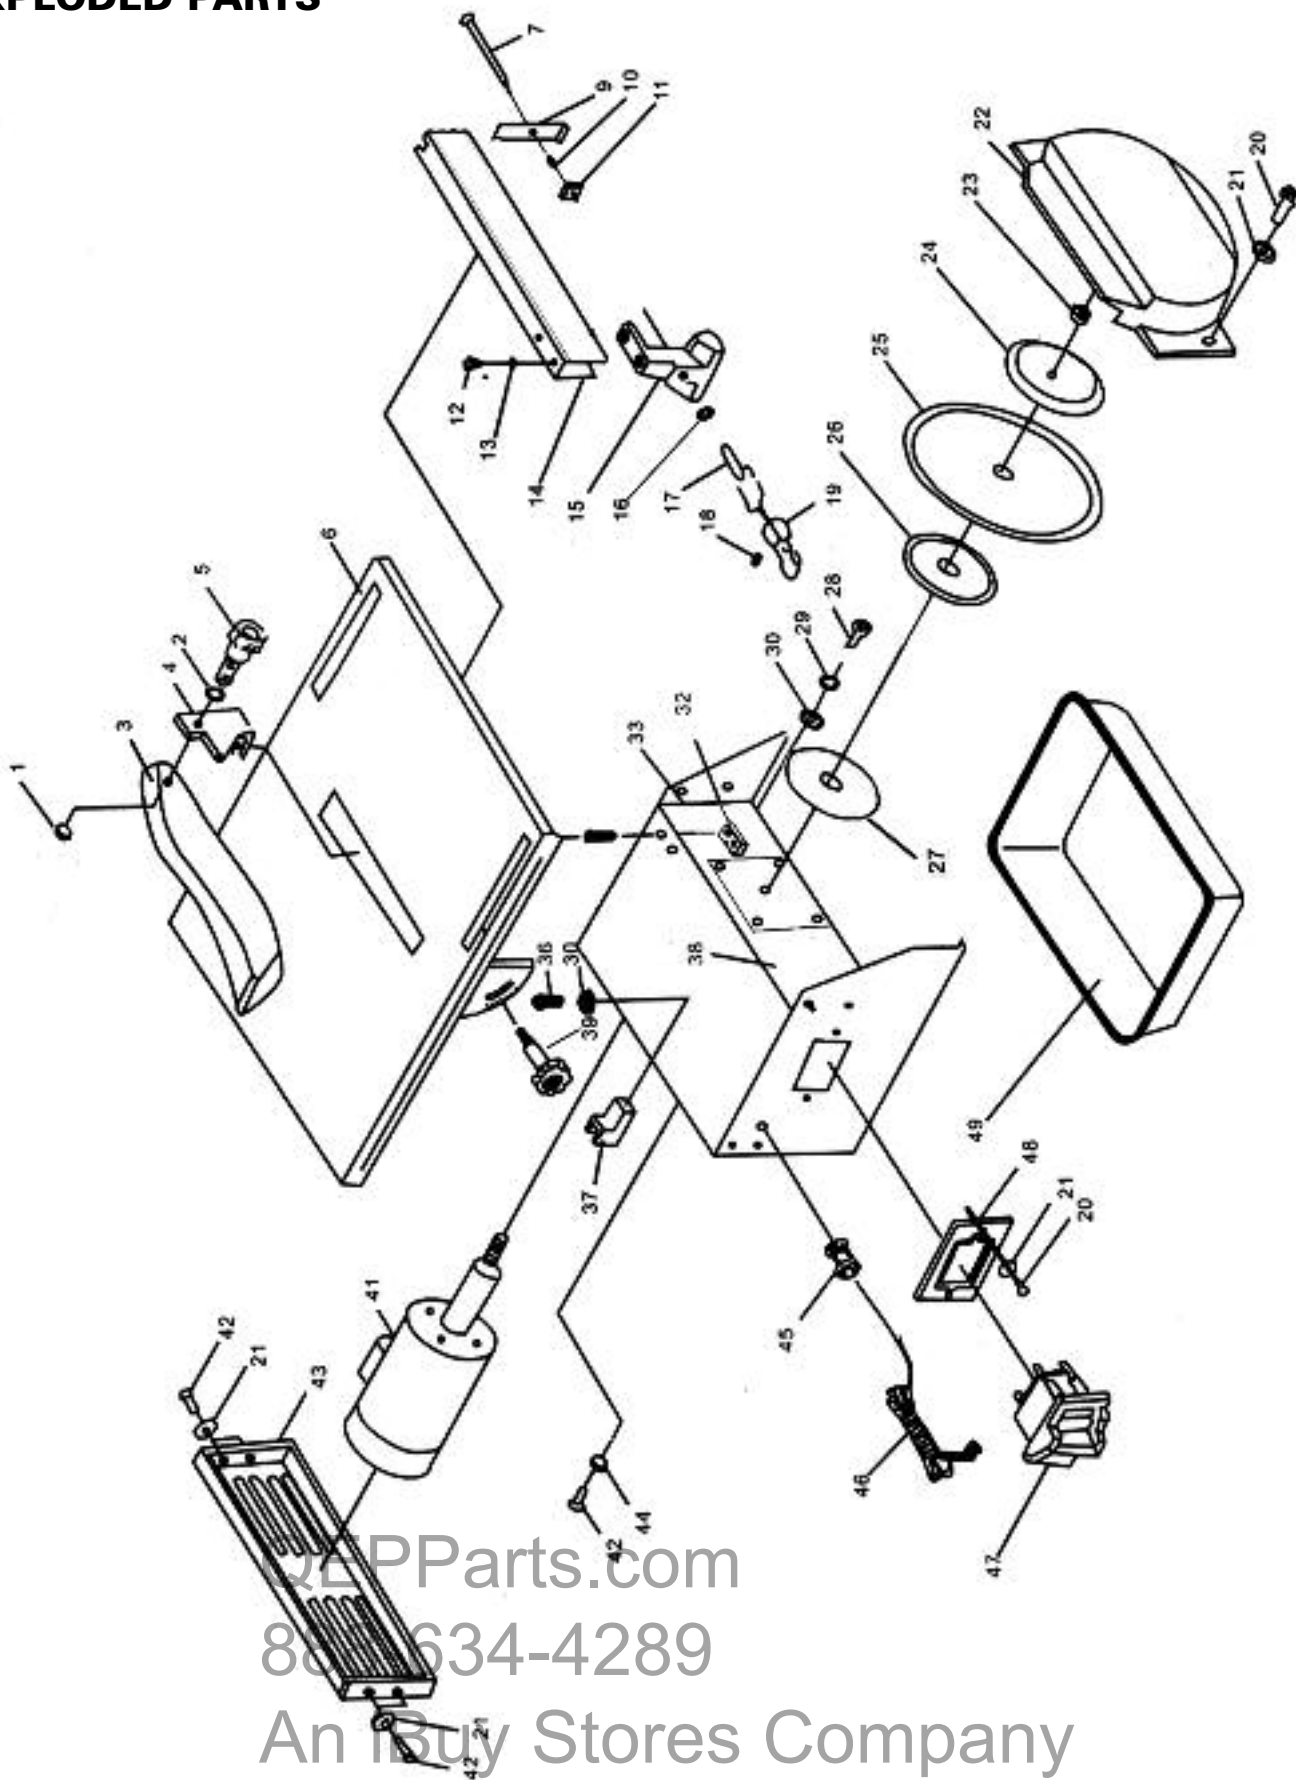

EXPLODED PARTS

APParts.com
800-634-4289
An iBuy Stores Company