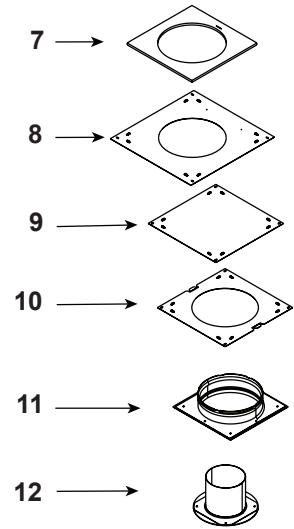

Log Set Assembly

Part number list on following page.

IMPORTANT: THIS IS DATED INFORMATION. Parts must be ordered from a dealer or distributor. **Hearth and Home Technologies does not sell directly to consumers.** Provide model number and serial number when requesting service parts from your dealer or distributor.

**Stocked
at Depot**

ITEM	DESCRIPTION	COMMENTS	PART NUMBER	
	Log Assembly		4040-051	Y
	Grate	No longer available	4040-083	
1	Front Y Log	No longer available, Must order complete assembly	SRV4040-200	
2	Front Log		SRV4040-201	
	Top Log Assembly		4040-038	Y
3	Top Y Log		SRV4040-202	
4	Top Log		SRV4040-203	
5	Middle Log		SRV4000-316	
6	Back Log Assembly		SRV4040-204	
7	Gasket	No longer available	4031-252	
8	Flue Adapter Plate		25882	
9	Flue Cover		34916	
10	Flue Adapter Plate w/Hole		4000-226	
11	Intake Collar Assembly		4040-041	
12	Exhaust Collar Assembly		4040-042	
13	Flue Baffle		4040-197	
14	Burner Pan Assembly		4040-093	Y
15	Hearth Pan		4040-255	
16	Burner Support		4040-259	
17	Glass Heat Shield		4040-153	
18	Glass/Frame Assembly		4040-087	Y
19	Screen Assembly		4040-031	Y
20	Hood		29575	
21	Grille Assembly - Upper		4031-082	
22	Grille Assembly - Lower		25016	
23	Valve Plate Gasket		4040-198	
24	Valve Assembly	Refer to valve page		
25	Junction Box Cover Plate		SRV4031-222	
26	Junction Box (Plastic)		SRV4021-013	Y
27	Junction Box Radiation Shield		4031-193	
28	Glass Clip Support Assembly	Pkg of 2	33858/2	Y
	Exhaust Cover Plate		25840	
	Glass Kit w/Screen	No longer available	4040-033	
	Grate Retainer	No longer available	4040-272	
	Intake Cover Plate		25844	
	Refractory Back		4040-294	
	Screen Bracket	Qty. 2 req.	SRV28159	Y