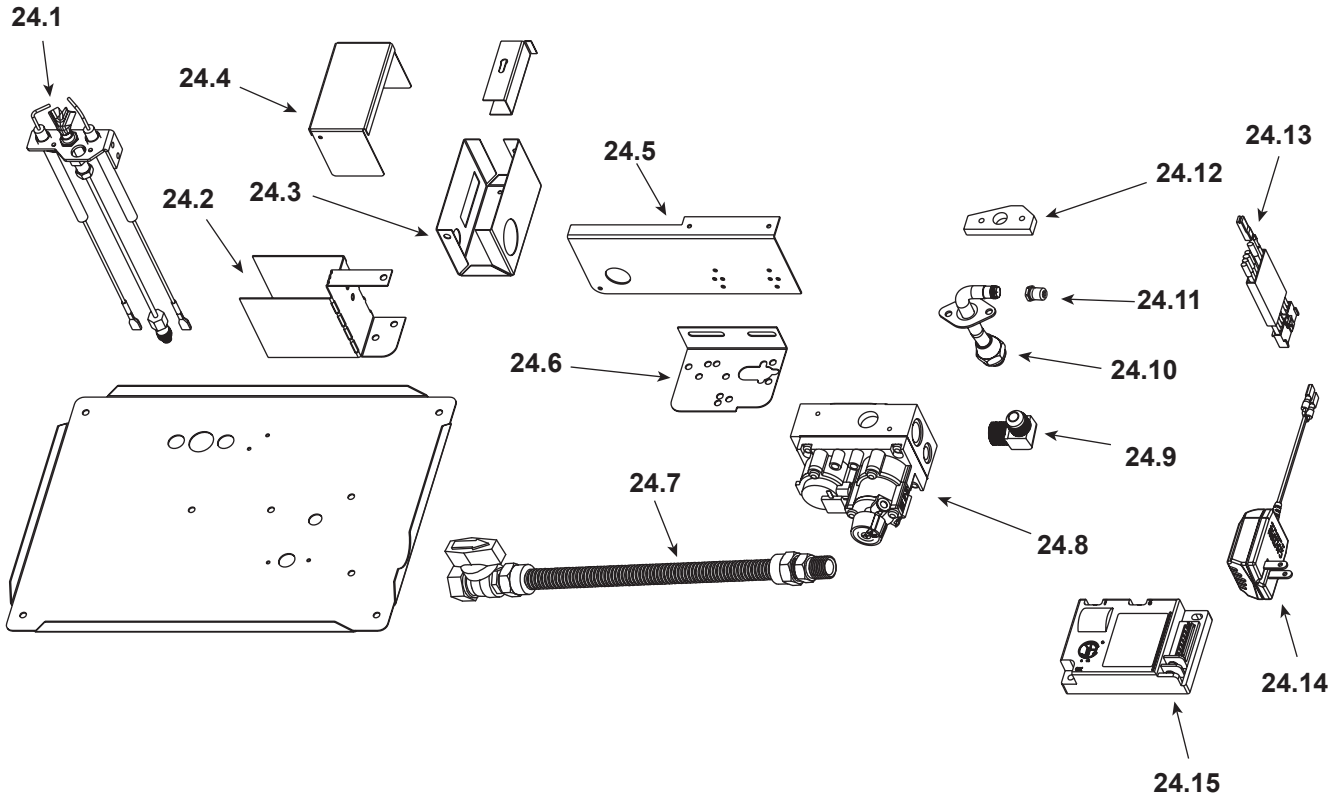

IMPORTANT: THIS IS DATED INFORMATION. Parts must be ordered from a dealer or distributor. **Hearth and Home Technologies does not sell directly to consumers.** Provide model number and serial number when requesting service parts from your dealer or distributor.

**Stocked
at Depot**

ITEM	DESCRIPTION	COMMENTS	PART NUMBER	
	Log Assembly		4040-051	Y
	Grate	No longer available	4040-083	
1	Front Y Log	No longer available, Must order complete assembly	SRV4040-200	
2	Front Log		SRV4040-201	
	Top Log Assembly		4040-038	Y
3	Top Y Log		SRV4040-202	
4	Top Log		SRV4040-203	
5	Middle Log		SRV4000-316	
6	Back Log Assembly		SRV4040-204	
7	Gasket	No longer available	4031-252	
8	Flue Adapter Plate		25882	
9	Flue Cover		34916	
10	Flue Adapter Plate w/Hole		4000-226	
11	Intake Collar Assembly		4040-041	
12	Exhaust Collar Assembly		4040-042	
13	Flue Baffle		4040-197	
14	Burner Pan Assembly		4040-093	Y
15	Hearth Pan		4040-255	
16	Burner Support		4040-259	
17	Glass Heat Shield		4040-153	
18	Glass/Frame Assembly		4040-087	Y
19	Screen Assembly		4040-031	Y
20	Hood		29575	
21	Grille Assembly - Upper		4031-082	
22	Grille Assembly - Lower		25016	
23	Valve Plate Gasket		4040-198	
24	Valve Assembly	Refer to valve page		
25	Junction Box Cover Plate		SRV4031-222	
26	Junction Box (Plastic)		SRV4021-013	Y
27	Junction Box Radiation Shield		4031-193	
28	Glass Clip Support Assembly	Pkg of 2	33858/2	Y
	Exhaust Cover Plate		25840	
	Glass Kit w/Screen	No longer available	4040-033	
	Grate Retainer	No longer available	4040-272	
	Intake Cover Plate		25844	
	Refractory Back		4040-294	
	Screen Bracket	Qty. 2 req.	SRV28159	Y

Additional service part numbers appear on following page.

#24 Valve Assembly

Part number list on following page.