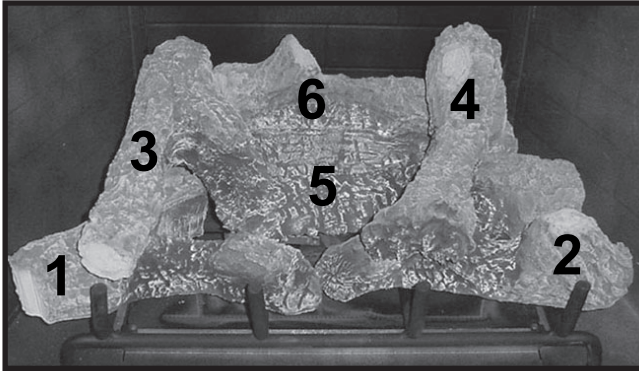

Log Set Assembly

Part number list on following page.

IMPORTANT: THIS IS DATED INFORMATION. Parts must be ordered from a dealer or distributor. **Hearth and Home Technologies does not sell directly to consumers.** Provide model number and serial number when requesting service parts from your dealer or distributor.

**Stocked
at Depot**

ITEM	DESCRIPTION	COMMENTS	PART NUMBER	
	Log Assembly		4040-051	Y
	Grate	No longer available	4040-083	
1	Front Y Log	No longer available, Must order complete assembly	SRV4040-200	
2	Front Log		SRV4040-201	
	Top Log Assembly		4040-038	Y
3	Top Y Log		SRV4040-202	
4	Top Log		SRV4040-203	
5	Middle Log		SRV4000-316	
6	Back Log Assembly		SRV4040-204	
7	Gasket	No longer available	4031-252	
8	Flue Adapter Plate		25882	
9	Flue Cover		34916	
10	Flue Adapter Plate w/Hole		4000-226	
11	Intake Collar Assembly		4040-041	
12	Exhaust Collar Assembly		4040-042	
13	Flue Baffle		4040-197	
14	Burner Pan Assembly		4040-093	Y
15	Hearth Pan		4040-255	
16	Burner Support		4040-259	
17	Glass Heat Shield		4040-153	
18	Glass/Frame Assembly		4040-087	Y
19	Screen Assembly		4040-031	Y
20	Hood		29575	
21	Grille Assembly - Upper		4031-082	
22	Grille Assembly - Lower		25016	
23	Valve Plate Gasket		4040-198	
24	Valve Assembly	Refer to valve page		
25	Junction Box Cover Plate		SRV4031-222	
26	Junction Box (Plastic)		SRV4021-013	Y
27	Junction Box Radiation Shield		4031-193	
28	Glass Clip Support Assembly	Pkg of 2	33858/2	Y
	Exhaust Cover Plate		25840	
	Glass Kit w/Screen	No longer available	4040-033	
	Grate Retainer	No longer available	4040-272	
	Intake Cover Plate		25844	
	Refractory Back		4040-294	
	Screen Bracket	Qty. 2 req.	SRV28159	Y