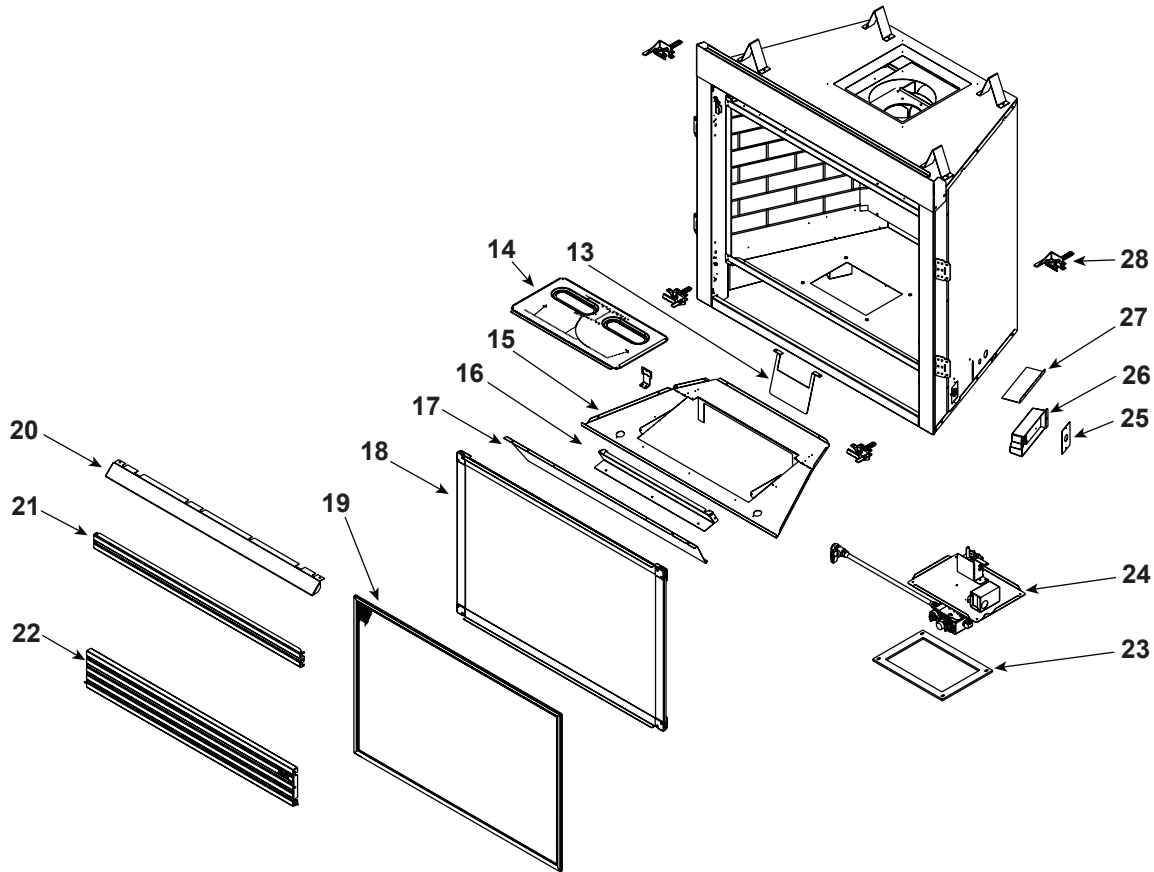

Log Set Assembly

Part number list on following page.

IMPORTANT: THIS IS DATED INFORMATION. Parts must be ordered from a dealer or distributor. **Hearth and Home Technologies does not sell directly to consumers.** Provide model number and serial number when requesting service parts from your dealer or distributor.

**Stocked
at Depot**

ITEM	DESCRIPTION	COMMENTS	PART NUMBER	
	Log Assembly		4040-051	Y
	Grate	No longer available	4040-083	
1	Front Y Log	No longer available, Must order complete assembly	SRV4040-200	
2	Front Log		SRV4040-201	
	Top Log Assembly		4040-038	Y
3	Top Y Log		SRV4040-202	
4	Top Log		SRV4040-203	
5	Middle Log		SRV4000-316	
6	Back Log Assembly		SRV4040-204	
7	Gasket	No longer available	4031-252	
8	Flue Adapter Plate		25882	
9	Flue Cover		34916	
10	Flue Adapter Plate w/Hole		4000-226	
11	Intake Collar Assembly		4040-041	
12	Exhaust Collar Assembly		4040-042	
13	Flue Baffle		4040-197	
14	Burner Pan Assembly		4040-093	Y
15	Hearth Pan		4040-255	
16	Burner Support		4040-259	
17	Glass Heat Shield		4040-153	
18	Glass/Frame Assembly		4040-087	Y
19	Screen Assembly		4040-031	Y
20	Hood		29575	
21	Grille Assembly - Upper		4031-082	
22	Grille Assembly - Lower		25016	
23	Valve Plate Gasket		4040-198	
24	Valve Assembly	Refer to valve page		
25	Junction Box Cover Plate		SRV4031-222	
26	Junction Box (Plastic)		SRV4021-013	Y
27	Junction Box Radiation Shield		4031-193	
28	Glass Clip Support Assembly	Pkg of 2	33858/2	Y
	Exhaust Cover Plate		25840	
	Glass Kit w/Screen	No longer available	4040-033	
	Grate Retainer	No longer available	4040-272	
	Intake Cover Plate		25844	
	Refractory Back		4040-294	
	Screen Bracket	Qty. 2 req.	SRV28159	Y