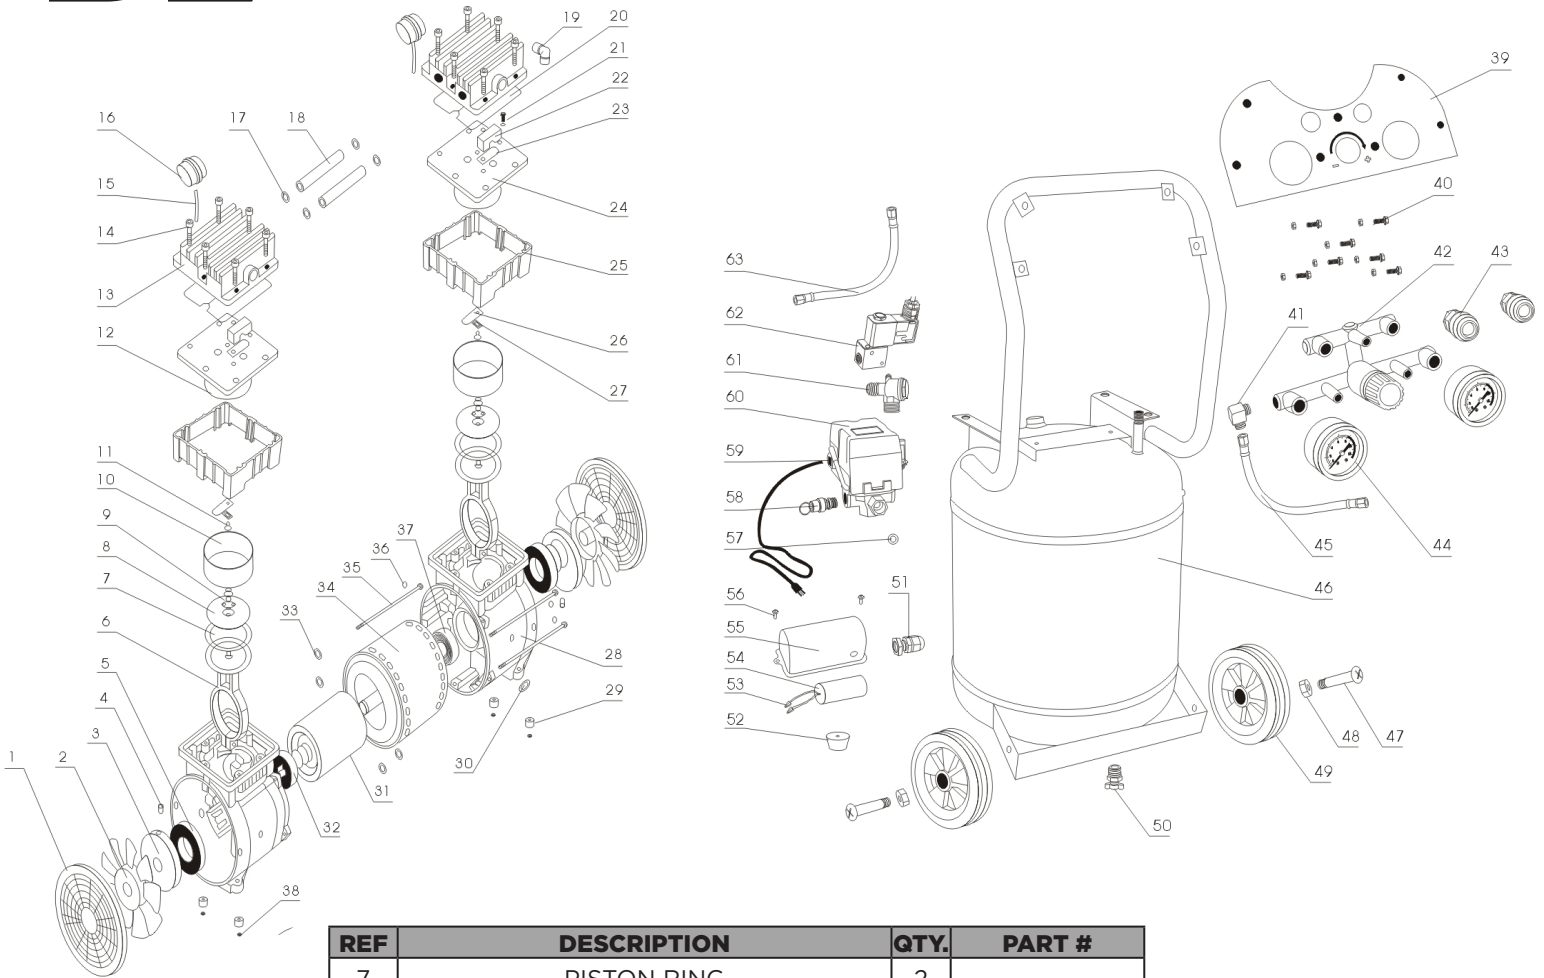

PORTABLE OIL FREE COMPRESSOR BREAKDOWN

AC210

REF	DESCRIPTION	QTY.	PART #
7	PISTON RING	2	42.011.037
8	PISTON	2	
9	INNER HEXAGON SCREWS	4	
10	CYLINDER	2	
11	ROUND HEAD CROSS SCREW M5	2	
17	O RING	4	
15	HOSE	1	42.011.038
16	AIR FILTER	2	
42	THE PRESSURE REGULATING VALVE	1	42.011.026
43	DICHARGE VALVE	2	42.011.012
44	PRESSURE GAUGE	2	42.011.013
45	STEEL WIRE HOSE NPT1/4	1	42.011.040
47	SHAFT	2	42.011.041
48	M10 NUT		
49	CASTOR	2	
50	DRAIN COCK	1	42.001.051
52	BIG MATS	1	42.011.042
58	SAFETY VALVE	1	42.006.009
60	PRESSURE SWITCH	1	42.011.018
61	NON-RETURN VALVE	1	42.011.043
62	SOLENOID VALVE	1	
63	LINECARD 3/4-16	1	