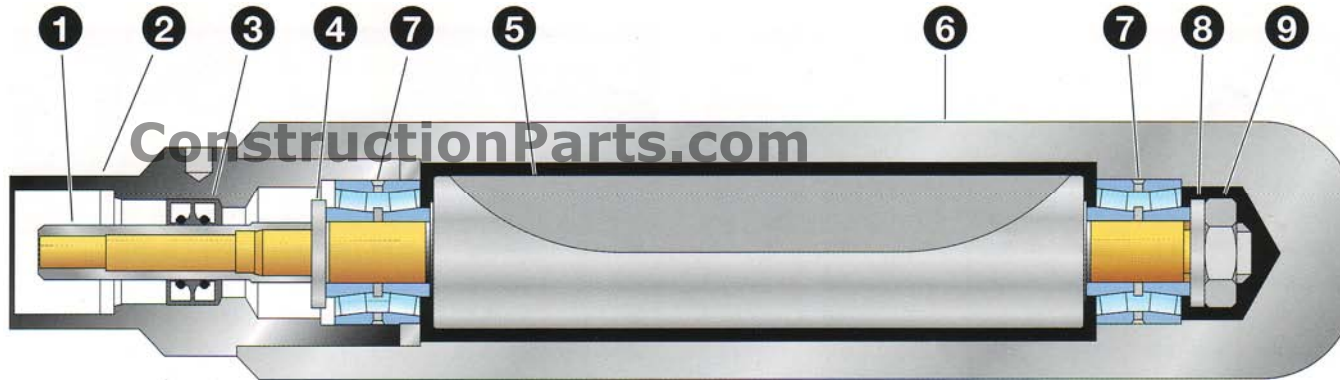

Part # 750-GI

No.	Description	Qty	Part No.
1	Driver, Hex	1	384446
2	Assy, End Cap: W/ Seals	1	207239
3	Seal, Oil	2	*****
4	Washer, Flat	1	887016
5	Rotor	1	717335
6	Housing, Square	1	587335
7	Bearing, Roller	2	097010
8	Washer, Flat	1	887011
9	Nut, Hex Jam; L.H. Thd	1	432707

***We recommend using End Cap Assy's with pressed in seals, however these parts are available separately upon request.