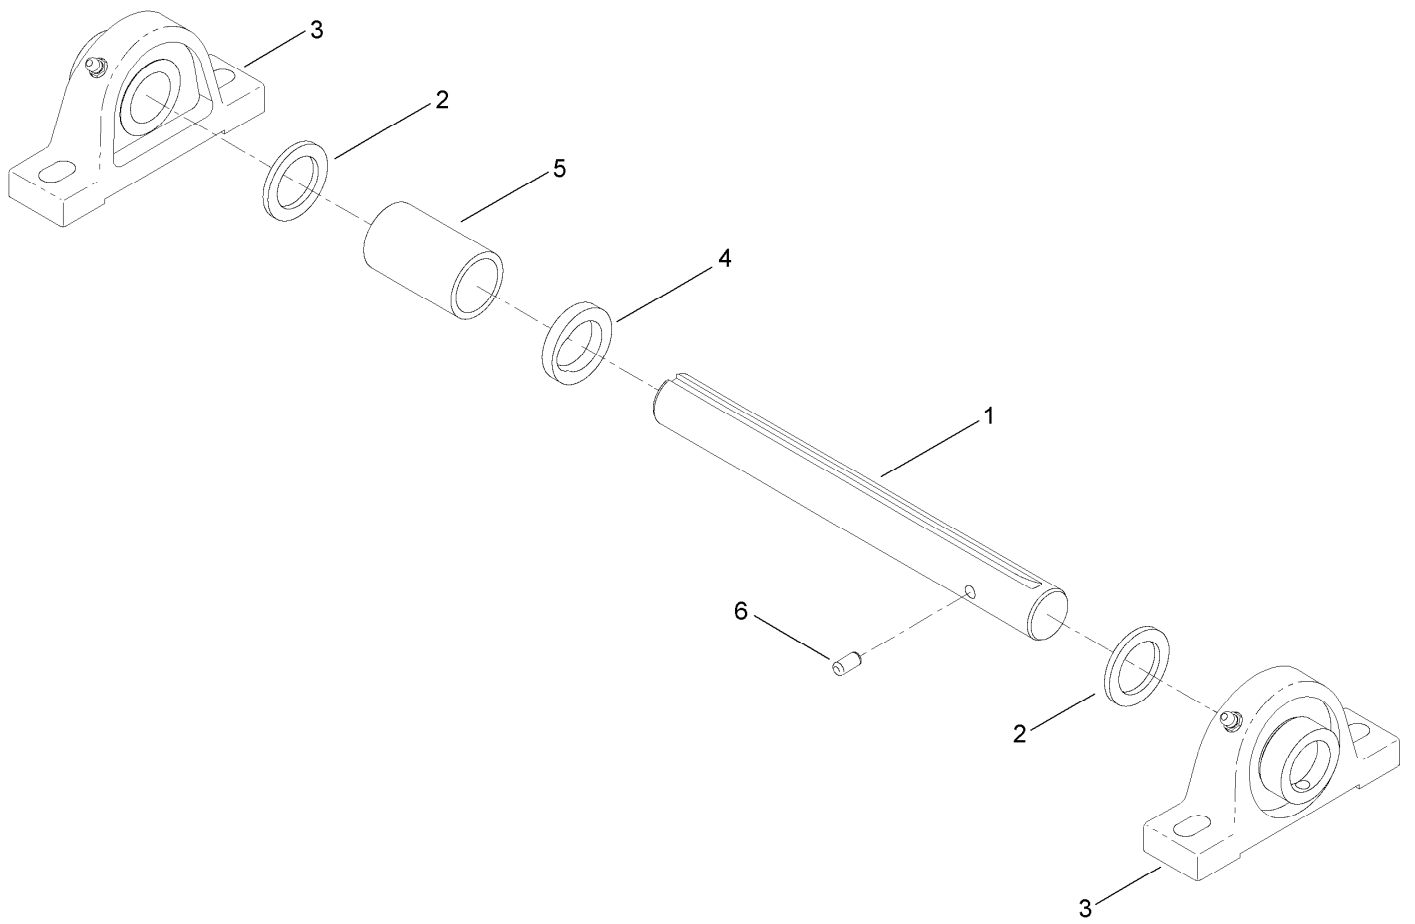

Hub Assembly No. 125-8171

<i>Ref.</i>	<i>Part Number</i>	<i>Qty.</i>	<i>Description</i>
2	ST39190	4	Stud-Wheel
3	ST32233	2	Bearing-Roller
4	ST80045	4	Nut-Lug
5	ST34573	1	Cap-Dust
6	ST32052	1	Seal-Hub, Wheel

Drum Assembly

Ref.	Part Number	Qty.	Description	Ref.	Part Number	Qty.	Description
2	ST24021-03	1	Trunnion	23	ST26326	2	Washer-Flat
3	ST24212-01	1	Shaft-Drum	24	325-6	2	Screw-HH
4	ST24219-01	1	Paddle	25	ST81060	1	Key-Square
5	ST24220-01	2	Paddle	26	104-8301	38	Nut-Flange, NI
6	ST24221-01	2	Paddle	27	ST46042	4	Fitting-Grease
7	ST24222-01	1	Paddle	28	325-7	8	Screw-HH
8	ST25943-01	1	Drum	29	99-5107	10	Nut-Lock
9	ST32326-01	2	Housing-Bearing	30	ST24033	2	Blade-Rubber, Short
10	ST32003	2	Bearing-Ball	31	ST24031-01	2	Bar-Backer, Short
11	ST25909	1	Spacer-Shaft, Drum	32	ST24106	6	Blade-Rubber, Long
12	ST26933-03	1	Gear-94 Teeth	33	ST24104-01	6	Bar-Backer, Long
13	ST36574-03	1	Trunnion-Capped	34	3231-25	30	Bolt-CARR
14	ST24107-01	2	Clamp	35	116-0780	2	Screw-HHF, Shoulder
15	127-2886-01	1	Guard-Drum	36	3230-3	6	Screw-CARR
16	125-6223-03	1	Bar-Guard, Lift	37	104-8300	6	Nut-Flange, NI
17	106-2008	1	Washer-Thrust	38	ST44347-01	1	Handle-Dump
18	80-1300	2	Bolt-Shoulder	39	3234-24	2	Screw-HHF
20	ST32324	8	Seal-Drum	40	ST47001	4	Cap-Plug
21	ST24017	4	Washer-Flat	41	ST47023	1	Grip-Hand
22	ST25881	2	Washer-Split	42	125-8175	2	Decal-Grease

Pinion Assembly No. ST32354

<i>Ref.</i>	<i>Part Number</i>	<i>Qty.</i>	<i>Description</i>
1	ST24036	1	Shaft-Pinion
2	3-8514	2	Washer-Thrust
3	ST32208	2	Bearing-Block, Pillow
4	ST38122	1	Washer
5	ST57625	1	Gear-Spur
6	95-0715	1	Pin-Dowel