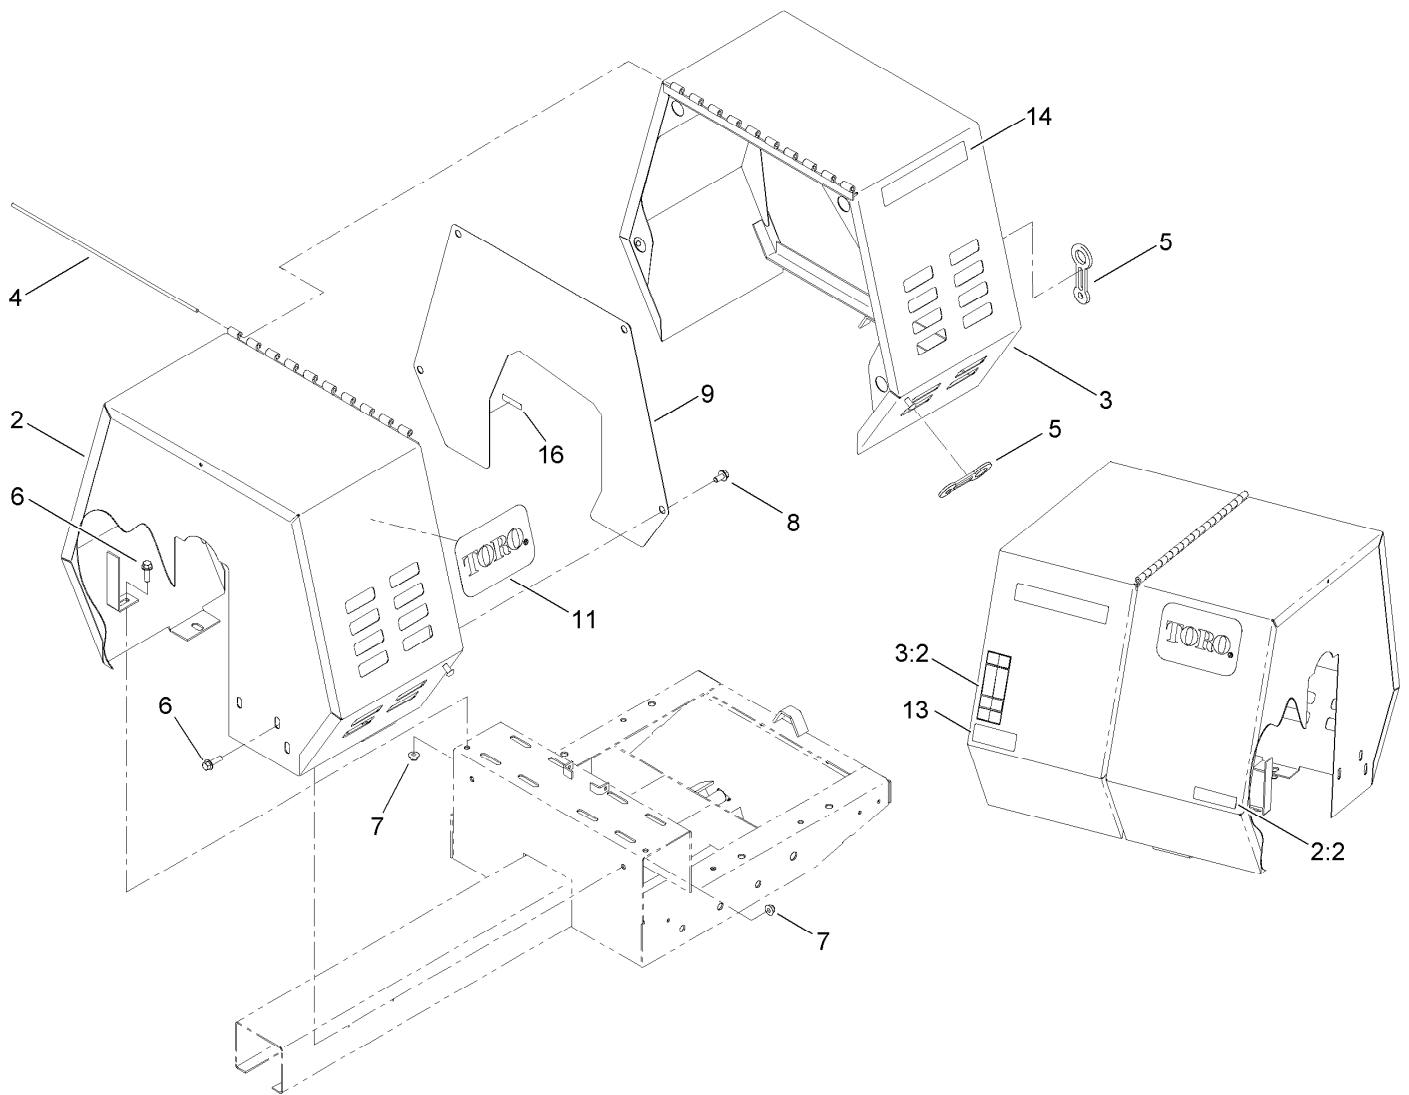

Cowl Assembly

Ref.	Part Number	Qty.	Description
2	127-1683	1	Stationary Cowl ASM
2:2	117-2718	1	Decal-Arrester, Spark
3	127-1687	1	Movable Cowl ASM
3:2	127-1652	1	Decal-Warning, Electric Mixer
4	ST44368	1	Pin
5	ST47182	3	Latch-Rubber
6	3234-24	6	Screw-HHF
7	104-8301	6	Nut-Flange, NI
8	110-9380	4	Screw-HWH
9	125-8166-03	1	Plate-Belt Guard
11	67-7320	2	Decal
13	125-4942	1	Decal
14	125-4950	2	Decal-Mm-850E
16	125-8175	1	Decal-Grease