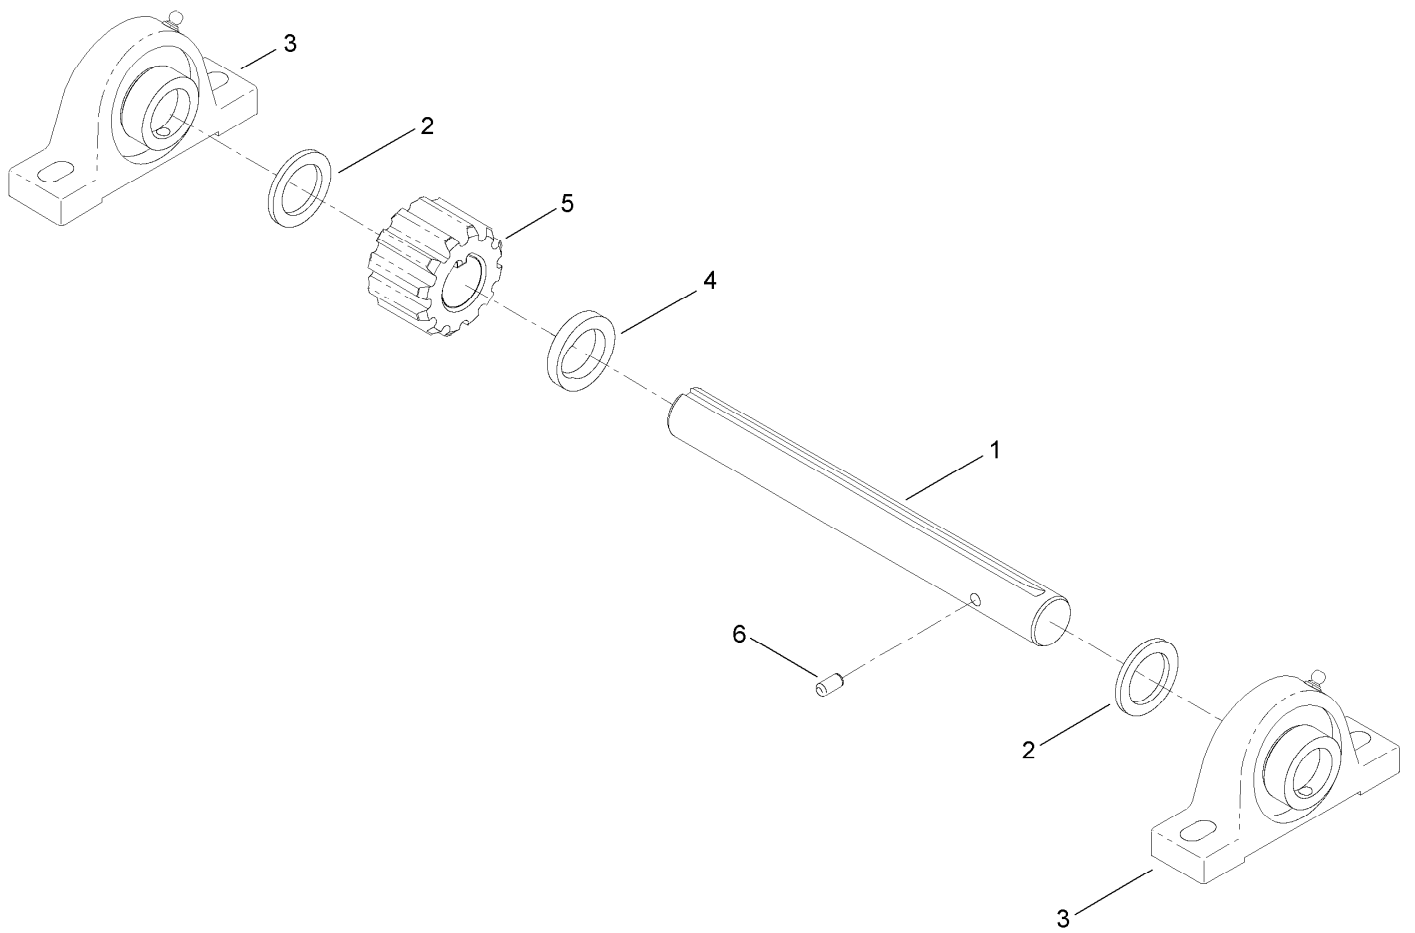

Pinion Assembly No. ST32354

<i>Ref.</i>	<i>Part Number</i>	<i>Qty.</i>	<i>Description</i>
1	ST24036	1	Shaft-Pinion
2	3-8514	2	Washer-Thrust
3	ST32208	2	Bearing-Block, Pillow
4	ST38122	1	Washer
5	ST57625	1	Gear-Spur
6	95-0715	1	Pin-Dowel