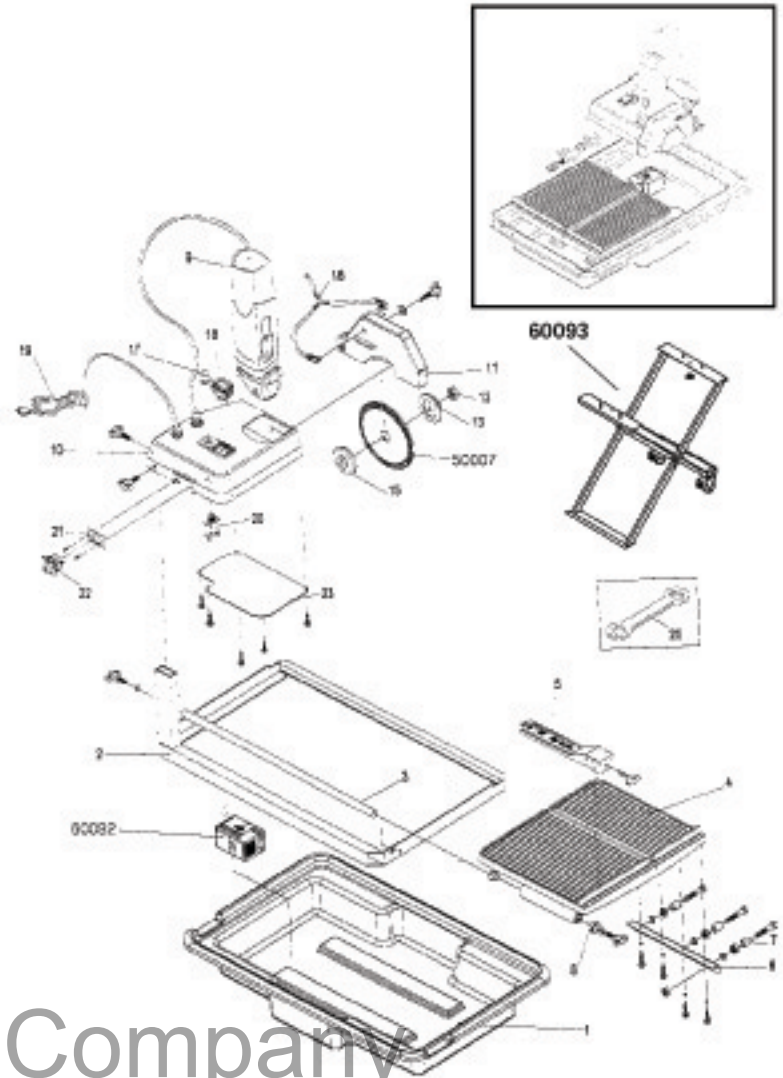

No. 60007 7" Portable Wet Saw

ORDER NO.	DESCRIPTION
60007-01	Water Tray Assembly
60007-02	Frame Assembly
60007-03	Roller Guide Bar
60007-04	Cutting Table
60007-05	45°/90° Rip Guide & Adj. Knob
60007-06	L-Shaped Plate
60007-07	Angle Bar Rollers Set
60007-08	Metal Bushing (set of 2)
60007-09	Angle Grinder
60007-10	Mounting Plate & Wing Screw
60007-11	Blade Guard & Adj. Knob
60007-12	Blade Lock Nut
60007-13	Outer Flange
60007-15	Inner Flange
60007-16	Water Flow "Y" & "L"
60007-17	Cover for Automatic Overload Switch
60007-18	Waterproof Switch
60007-19	Electrical Cord & Fixed Head
60007-20	Automatic Overload Switch
60007-21	Plate for Single Socket
60007-22	Single Socket
60007-23	Bottom Plate
60007-25	Close Wrench
60007-27	Shaft Nut
60094	Water Pump
60093	Stand (optional)
6-7003CR	Blade