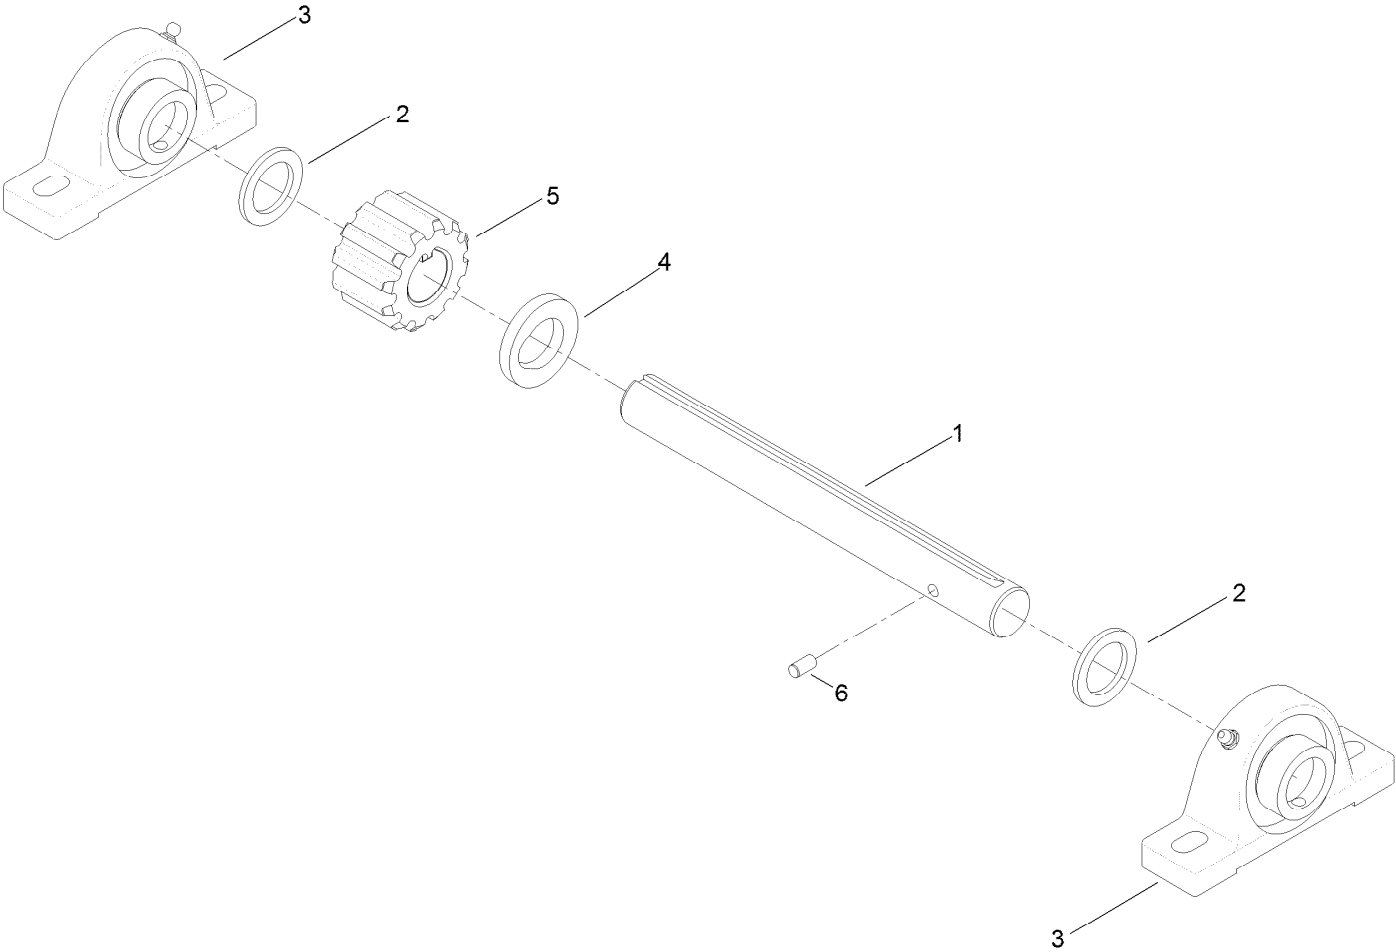

Pinion Assembly No. 131-5704

Pinion Assembly No. 131-5704 (continued)

<i>Ref.</i>	<i>Part Number</i>	<i>Qty.</i>	<i>Description</i>
1	131-5705	1	Shaft-Pinion
2	3-8514	2	Washer-Thrust
3	ST32208	2	Bearing-Block, Pillow

<i>Ref.</i>	<i>Part Number</i>	<i>Qty.</i>	<i>Description</i>
4	ST38122	1	Washer
5	ST57625	1	Gear-Spur
6	95-0715	1	Pin-Dowel