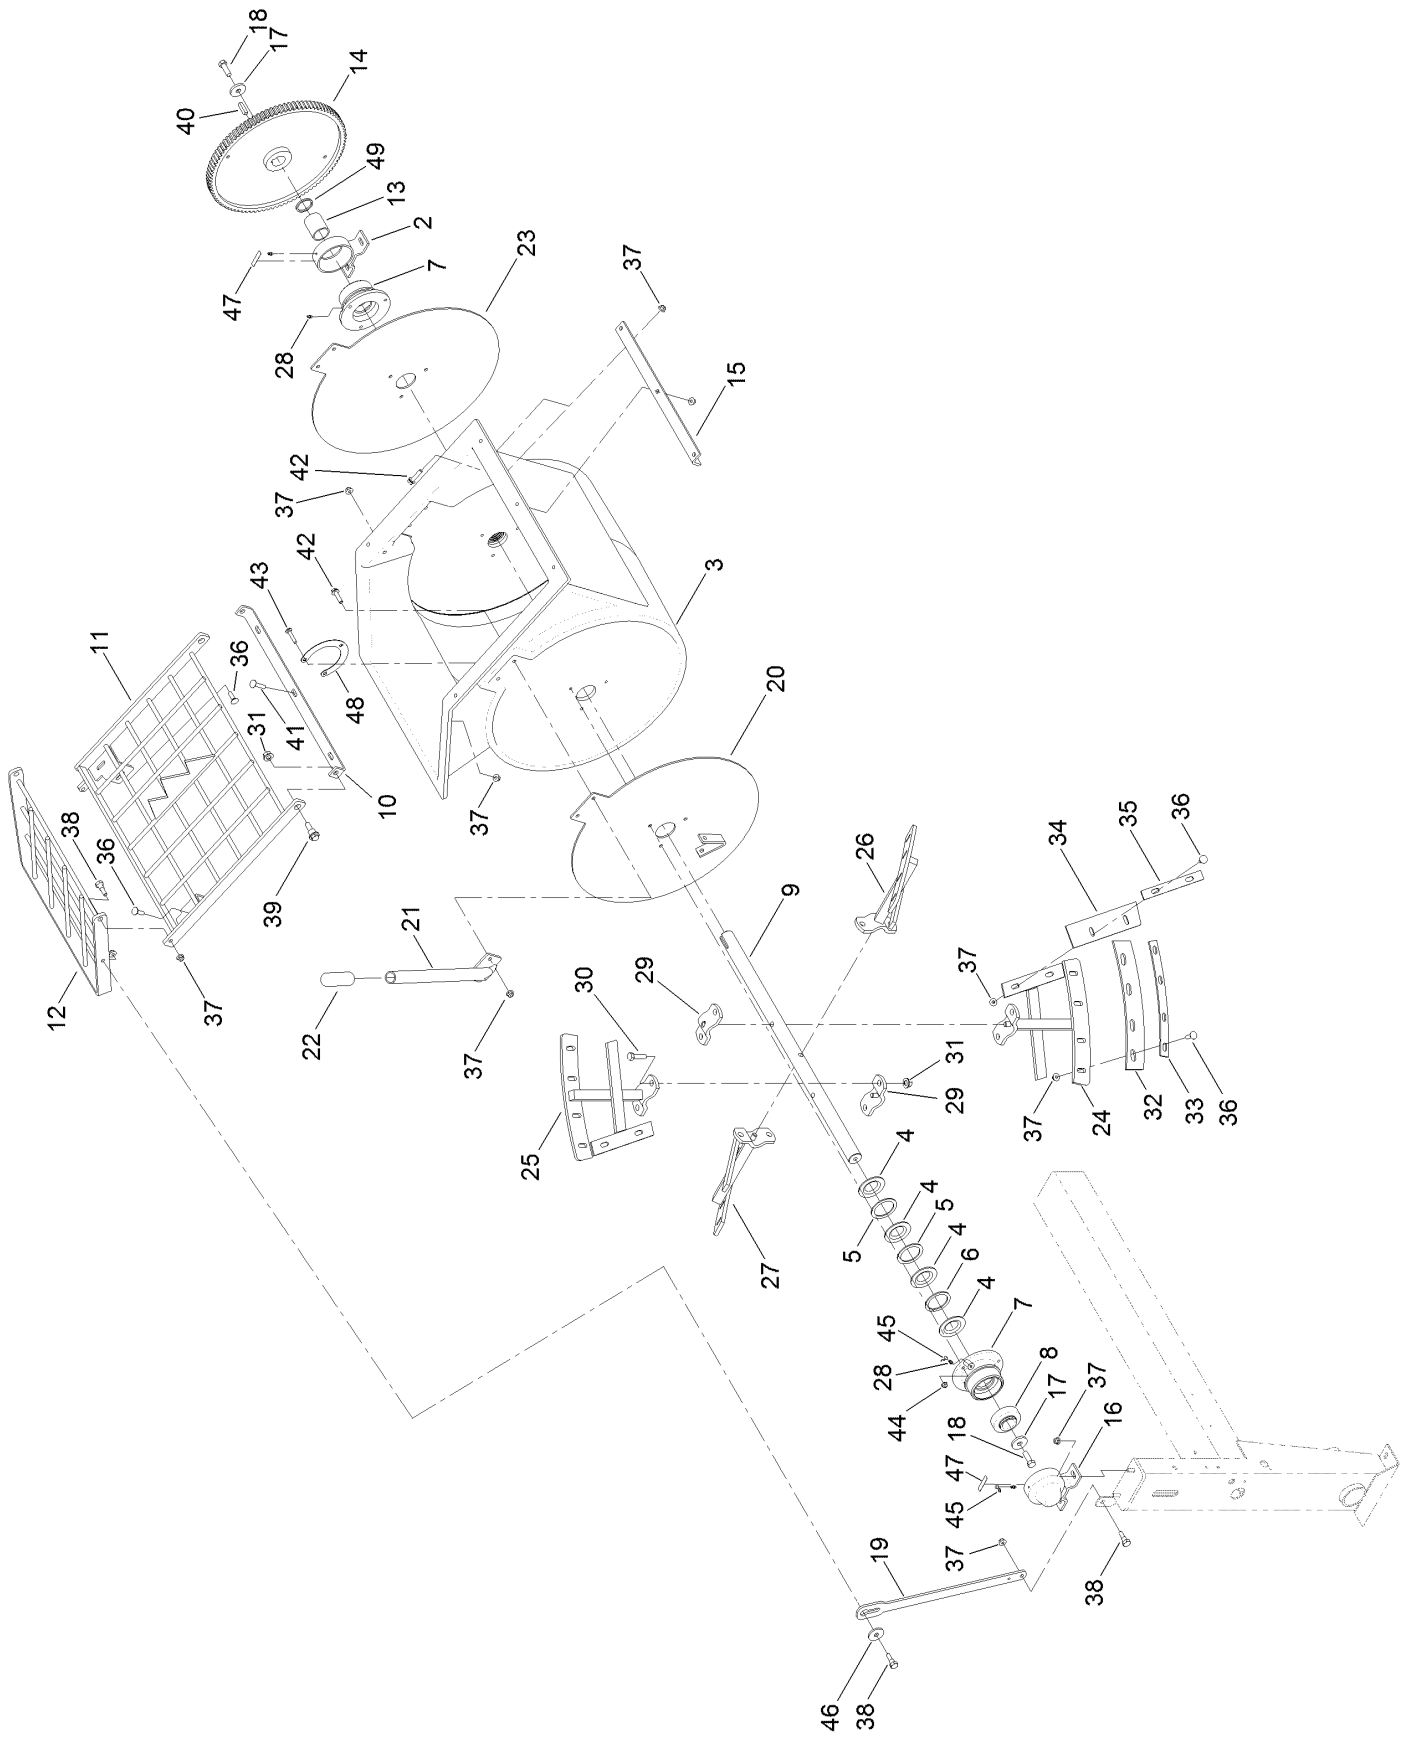

Drum Assembly

Drum Assembly (continued)

<i>Ref.</i>	<i>Part Number</i>	<i>Qty.</i>	<i>Description</i>	<i>Ref.</i>	<i>Part Number</i>	<i>Qty.</i>	<i>Description</i>
2	ST24021-01	1	Trunnion	26	ST45852-01	1	Paddle
3	127-2876	1	Drum	27	ST45853-01	1	Paddle
4	ST32324	8	Seal-Drum	28	ST46042	4	Fitting-Grease
5	ST24017	4	Washer-Flat	29	ST24107-01	2	Clamp
6	ST25881	2	Washer-Split	30	325-7	6	Screw-HH
7	ST32326-01	2	Housing-Bearing	31	99-5107	8	Nut-Lock
8	ST32003	2	Bearing-Ball	32	ST24106	4	Blade-Rubber, Long
9	ST45844-01	1	Shaft-Drum	33	ST24104-01	4	Bar-Backer, Long
10	ST45838-01	1	Bracket-Guard, Mount	34	ST47331	2	Blade-Rubber, Short
11	125-6288-01	1	Guard-Drum	35	ST42707-01	2	Bar-Backer, Side
12	125-6289-01	1	Guard-Moveable	36	3231-25	24	Bolt-CARR
13	ST25909	1	Spacer-Shaft, Drum	37	104-8301	43	Nut-Flange, NI
14	ST26933-03	1	Gear-94 Teeth	38	80-1300	4	Bolt-Shoulder
15	ST45856-01	1	Bracket-Support, Guard	39	116-0780	2	Screw-HHF, Shoulder
16	ST36574-01	1	Trunnion-Capped	40	ST81060	1	Key-Square
17	ST26326	2	Washer-Flat	41	3231-5	3	Screw-CARR
18	325-6	2	Screw-HH	42	114-4681	8	Screw-HHF
19	125-6290-03	1	Bar-Guard, Lifter	43	3230-5	6	Screw-CARR
20	ST45845-01	1	End-Drum	44	104-8300	6	Nut-Flange, NI
21	ST24406-01	1	Handle	45	ST47001	4	Cap-Plug
22	ST47023	1	Grip-Hand	46	106-2008	1	Washer-Thrust
23	ST45846-01	1	End-Drum	47	125-8175	2	Decal-Grease
24	ST45848-01	1	Paddle	48	127-1666-01	2	Spacer-Bolt
25	ST45849-01	1	Paddle	49	ST44284	1	Spacer-Shaft, Drum

NOTE: If your mixer has a WELDED ON bearing housing you must purchase this bearing kit version: ST22153
The ST23432 featured here is for the BOLT on version ONLY.