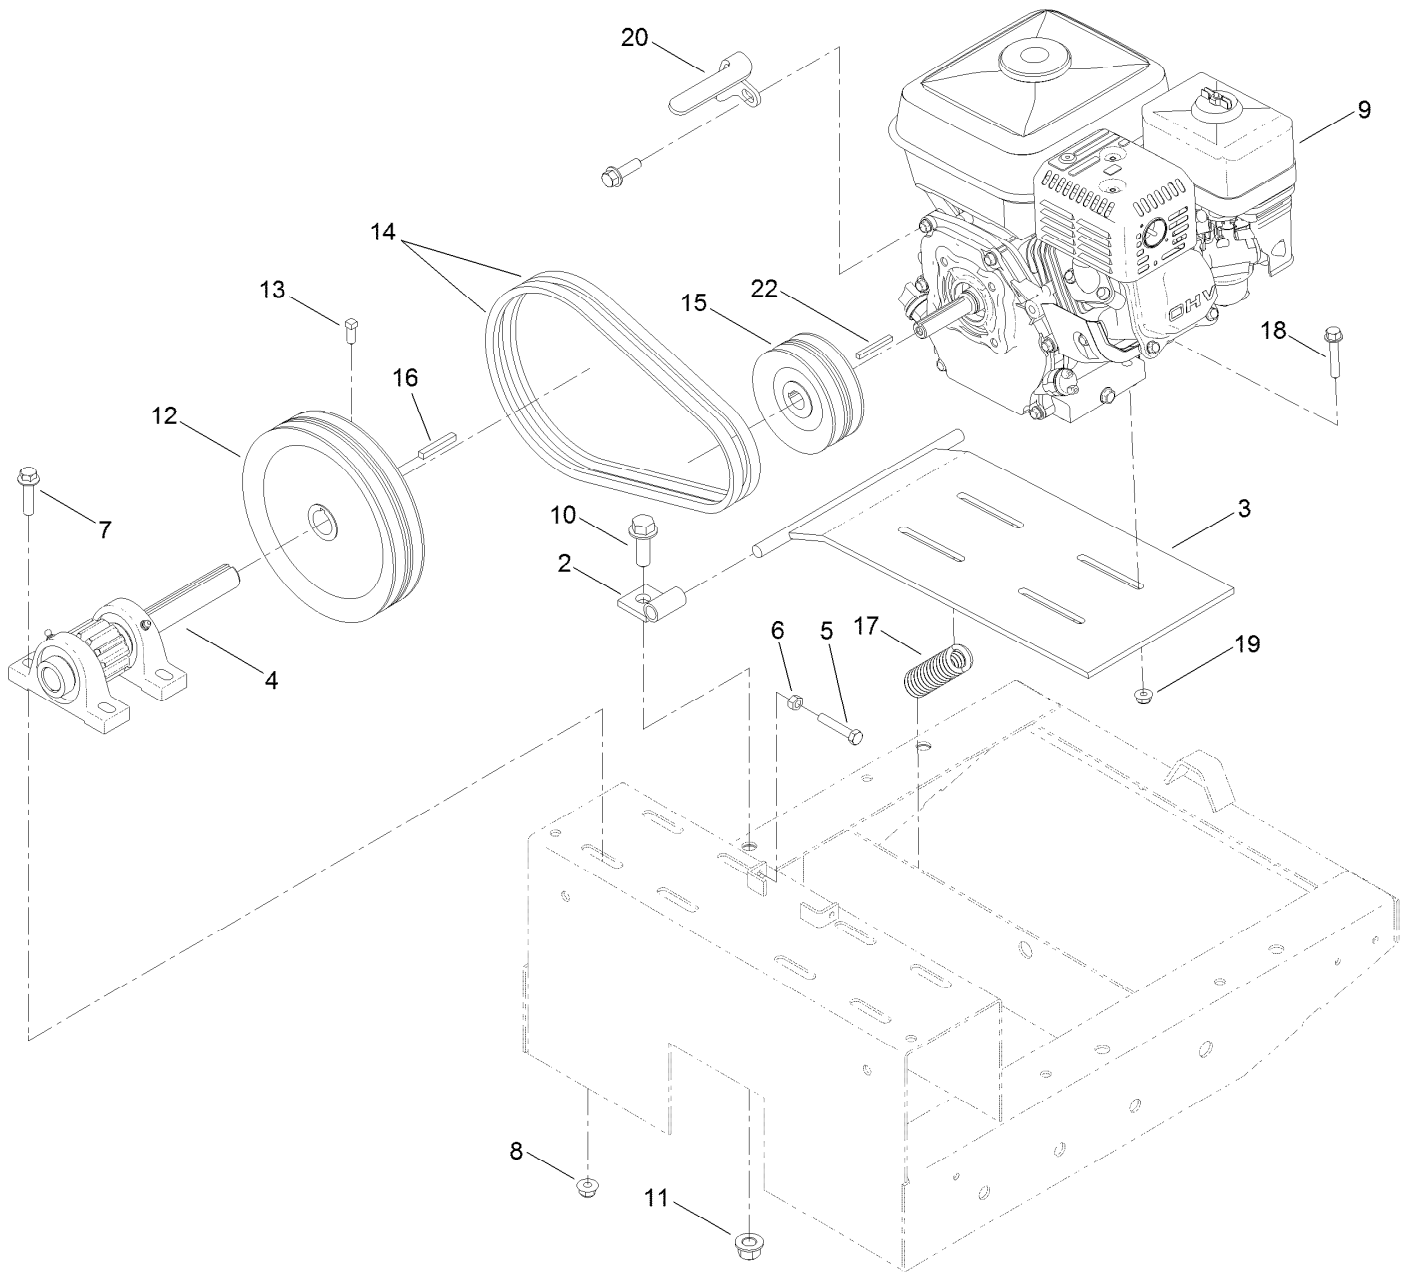

Hub Assembly No. 125-8171

Hub Assembly No. 125-8171 (continued)

<i>Ref.</i>	<i>Part Number</i>	<i>Qty.</i>	<i>Description</i>
2	ST39190	4	Stud-Wheel
3	ST32233	2	Bearing-Roller
4	ST80045	4	Nut-Lug

<i>Ref.</i>	<i>Part Number</i>	<i>Qty.</i>	<i>Description</i>
5	ST34573	1	Cap-Dust
6	ST32052	1	Seal-Hub, Wheel

Drum Assembly

Drum Assembly (continued)

<i>Ref.</i>	<i>Part Number</i>	<i>Qty.</i>	<i>Description</i>	<i>Ref.</i>	<i>Part Number</i>	<i>Qty.</i>	<i>Description</i>
2	ST24021-01	1	Trunnion	26	ST45852-01	1	Paddle
3	127-2876	1	Drum	27	ST45853-01	1	Paddle
4	ST32324	8	Seal-Drum	28	ST46042	4	Fitting-Grease
5	ST24017	4	Washer-Flat	29	ST24107-01	2	Clamp
6	ST25881	2	Washer-Split	30	325-7	6	Screw-HH
7	ST32326-01	2	Housing-Bearing	31	99-5107	8	Nut-Lock
8	ST32003	2	Bearing-Ball	32	ST24106	4	Blade-Rubber, Long
9	ST45844-01	1	Shaft-Drum	33	ST24104-01	4	Bar-Backer, Long
10	ST45838-01	1	Bracket-Guard, Mount	34	ST47331	2	Blade-Rubber, Short
11	125-6288-01	1	Guard-Drum	35	ST42707-01	2	Bar-Backer, Side
12	125-6289-01	1	Guard-Moveable	36	3231-25	24	Bolt-CARR
13	ST25909	1	Spacer-Shaft, Drum	37	104-8301	43	Nut-Flange, NI
14	ST26933-03	1	Gear-94 Teeth	38	80-1300	4	Bolt-Shoulder
15	ST45856-01	1	Bracket-Support, Guard	39	116-0780	2	Screw-HHF, Shoulder
16	ST36574-01	1	Trunnion-Capped	40	ST81060	1	Key-Square
17	ST26326	2	Washer-Flat	41	3231-5	3	Screw-CARR
18	325-6	2	Screw-HH	42	114-4681	8	Screw-HHF
19	125-6290-03	1	Bar-Guard, Lifter	43	3230-5	6	Screw-CARR
20	ST45845-01	1	End-Drum	44	104-8300	6	Nut-Flange, NI
21	ST24406-01	1	Handle	45	ST47001	4	Cap-Plug
22	ST47023	1	Grip-Hand	46	106-2008	1	Washer-Thrust
23	ST45846-01	1	End-Drum	47	125-8175	2	Decal-Grease
24	ST45848-01	1	Paddle	48	127-1666-01	2	Spacer-Bolt
25	ST45849-01	1	Paddle	49	ST44284	1	Spacer-Shaft, Drum

NOTE: If your mixer has a WELDED ON bearing housing you must purchase this bearing kit version: ST22153
The ST23432 featured here is for the BOLT on version ONLY.

Engine and Pinion Assembly

Engine and Pinion Assembly (continued)