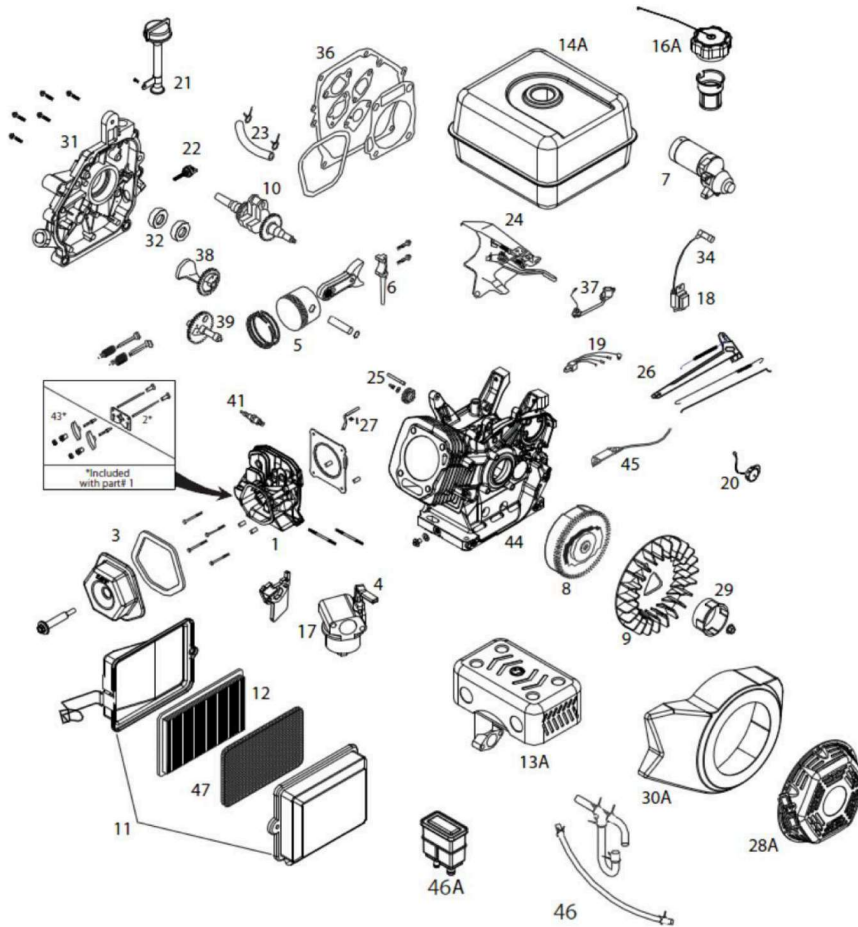

Engine Assembly

Id	Item #	Description
1	N/A	CYLINDER HEAD ASSEMBLY
2	N/A	PUSH ROD ASSEMBLY
3	N/A	VALVE COVER ASSEMBLY
4	45-0401	CHOKE LEVER, CARBURETOR
5	N/A	PISTON ASSEMBLY
6	N/A	CONNECTING ROD ASSEMBLY
7	N/A	ELECTRIC STARTER ASSEMBLY

Id	Item #	Description
8A	N/A	FLYWHEEL ASSEMBLY
9	45-0405	COOLING FAN, FLYWHEEL
10	N/A	CRANKSHAFT ASSEMBLY (KEYED)
11	45-0403	AIR FILTER ASSEMBLY PANEL
12	45-0182	FILTER ELEMENT PAPER
13A	45-0180	MUFFLER ASSEMBLY
14A	45-0186	FUEL TANK
16A	45-0188	FUEL CAP ASSEMBLY
17	N/A	CARBURETOR SERVICE KIT
18	N/A	IGNITION COIL ASSEMBLY
19	N/A	CONTROL MODULE (CDI BOX)
20	N/A	ON/OFF SWITCH
21	45-0404	HIGH OIL-FILL TUBE ASSY
22	45-0184	OIL DIPSTICK
23	45-0189	FUEL HOSE KIT
24	N/A	THROTTLE CONTROL ASSEMBLY
25	N/A	GOVERNOR GEAR ASSEMBLY
26	45-0228	GOVERNOR LINK ASSEMBLY
27	N/A	GOVERNOR ARM SHAFT ASSEMBLY
28A	N/A	RECOIL STARTER ASSEMBLY
29	N/A	STARTER CUP
30A	N/A	BLOWER HOUSING SERVICE KIT
31	N/A	CRANKCASE COVER ASSEMBLY
32	45-0406	OIL SEAL KIT
34	N/A	SPARK PLUG BOOT
36	N/A	GASKET KIT
37	N/A	LOW OIL SENSOR
38	N/A	COUNTER WEIGHT KIT
39	N/A	CAMSHAFT SYSTEM ASSEMBLY
41	45-0179	SPARK PLUG
43	N/A	ROCKER ARM ASSEMBLY
44	N/A	CYLINDER ROD ASSEMBLY
45	45-0221	CHARGING COIL AC
46	45-0402	EVAP HOSE KIT
46A	45-0397	CHARCOAL CANISTER

Id	Item #	Description
47	45-0185	FOAM PRE-FILTER