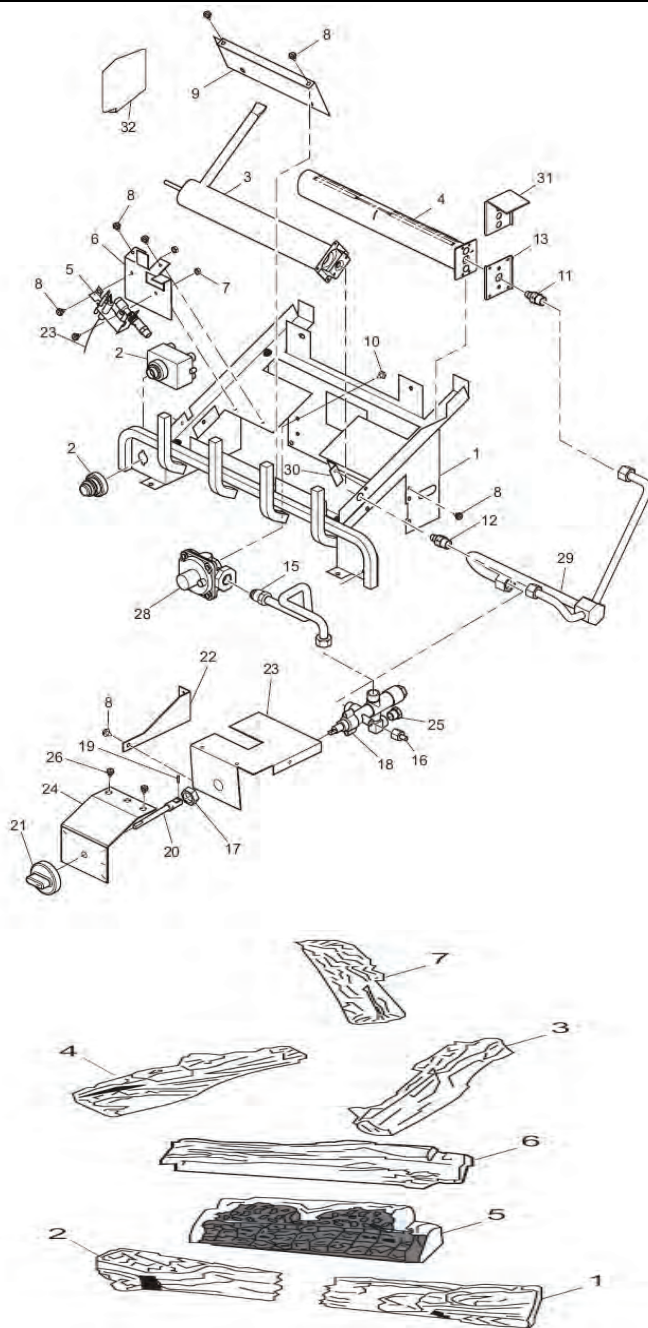

FMI EZC Manual Dual Flame Vent-Free Concrete Logs

MODELS: EZC18N, EZC18P, EZC24N, EZC24P, EZC30N, EZC30P

Part Number	Description
1	** Ramp Burner Assembly
2	111435-01 Electronic Ignitor
3	112465-01 Ramp Front Burner 18"
	112465-02 Ramp Front Burner 24"/30"
4	112466-01 Ramp Rear Burner 18"
	112466-02 Ramp Rear Burner 24"/30"
5	104285-01 O.D.S. Pilot, Natural
	107486-01 O.D.S. Pilot, Propane/LP
6	112713-01SA Pilot Bracket, Natural
	112713-03 Pilot Bracket, Natural
7	098249-01 Nut, ODS
8	M11084-26 Screw
9	112782-03SA Air Deflector Bracket 18"
	112782-02SA Air Deflector Bracket 24"/30"
10	M11084-38 Screw
11	101004-04 Rear Burner Orifice, Natural 18/24/30
	101004-02 Rear Burner Orifice, LP 24/30
	101004-10 Rear Burner Orifice, Propane/LP 18
12	101004-11 Front Burner Orifice, Natural 18
	101004-10 Front Burner Orifice, Propane/LP 18
	101004-22 Front Burner Orifice, Natural 24/30
	101004-06 Front Burner Orifice, LP 24/30
13	107634-01 NG Conversion Plate
14	098304-01 Screw
15	117934-01 Inlet Tube 18"
	117934-02 Inlet Tube 24"/30"
16	099387-08 Pilot Tube
17	098508-01 Valve Retainer Nut
18	119583-05 Control Valve, Natural
	119583-06 Control Valve, Propane/LP
19	098325-01 Roll Pin
20	098462-03 Control Rod
21	098354-01 Control Knob
22	119676-01 Valve Bracket
23	117944-01SA Manual Valve Bracket
24	117943-01SA Control Rod Bracket
25	098276-01 Plug, 1/8" NPTF Hex-Head
26	M11084-37 Screw
27	098271-12 Ignitor Cable
28	098867-09 Gas Regulator, Natural
	098867-10 Gas Regulator, Propane/LP
29	117935-01 Burner Tube
30	119701-01 Log Support Bracket
31	121120-01 Air Shield
32	125003-01 Air Shield Bracket
PARTS AVAILABLE NOT SHOWN	
	100563-01 Warning Plate
	101054-01 Lighting Instruction Plate
	101137-02 Hardware Kit
	GA6060 Lava Rock
	120466-01 Flextube with Fitting
LOGS	
1	125055-13 Front Right Log 18"
	125055-02 Front Right Log 24"
	125055-08 Front Right Log 30"
2	125055-12 Front Left Log 18"
	125055-01 Front Left Log 24"
	125055-07 Front Left Log 30"