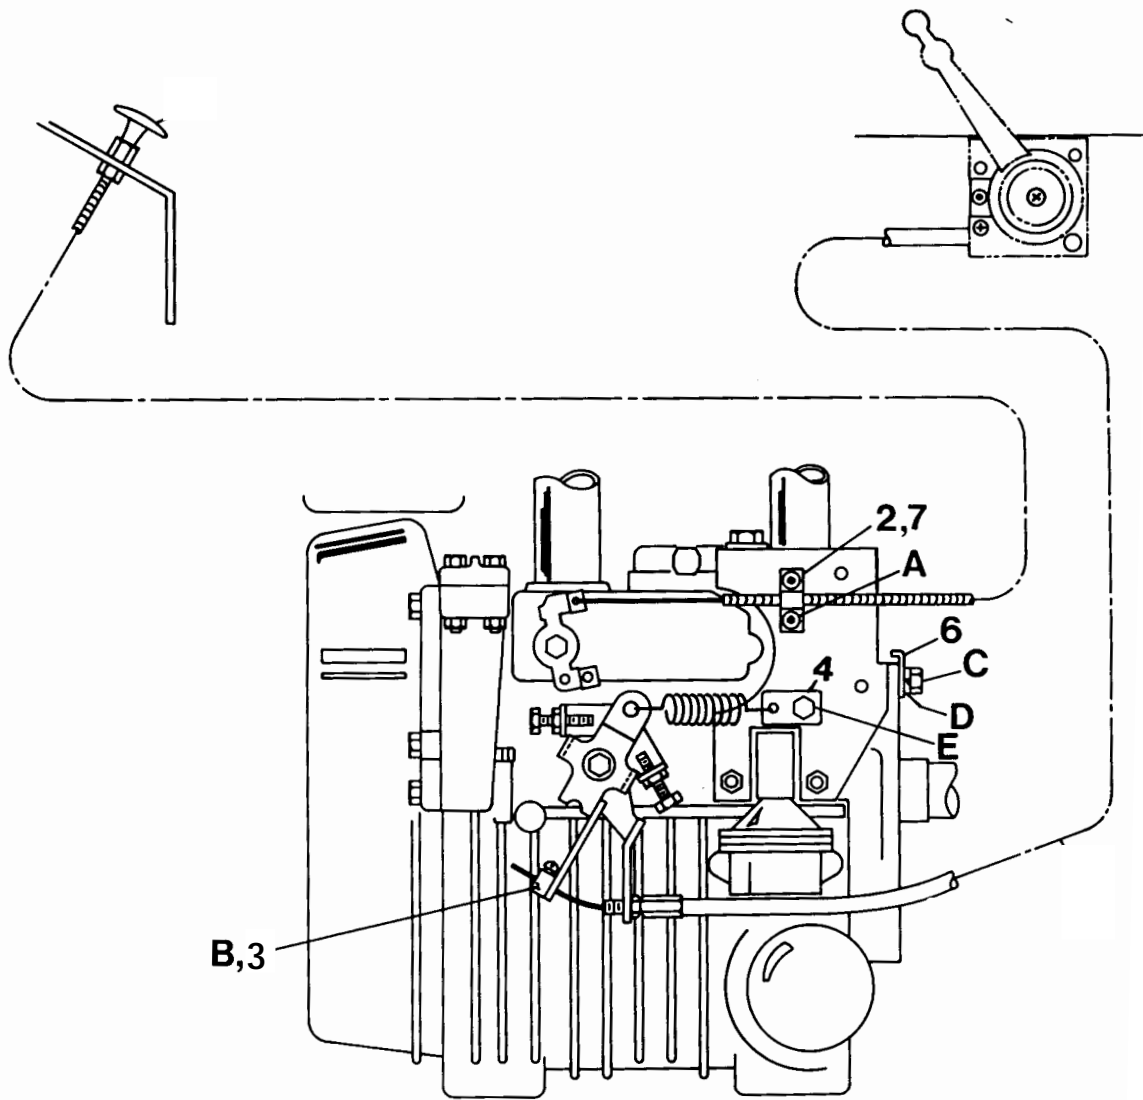

PARTS LIST

Cable Routing - Deutz Diesel

PARTS LIST

Cable Routing - Deutz Diesel

ITEM	PART NO.	DESCRIPTION	QTY.
1	41007	Clamp Conduit	1
2	29761	Clup Spring	1
3	41006	Collar Stop	1
4	29610	Bracket Guide Cable	1
5	47271	Heat Shrink	1

ITEM	PART NO.	DESCRIPTION	QTY.	TORQUE	
				FT. LBS.	Nm
A*	80461	HWHTB 10 - 32 x 1/2 THRDFRM	2	3	4
B*	80609	RHSMS 8 - 32 x 5/16 BLK	1	-	-
C*	80616	HHCS M10 x 16mm ZN	1	35	48
D	80058	WSHRL 3/8 MED SPLIT ZN	1	-	-
E*	80617	HHCS M6 x 16mm ZN	1	7	10

* Loctite Required