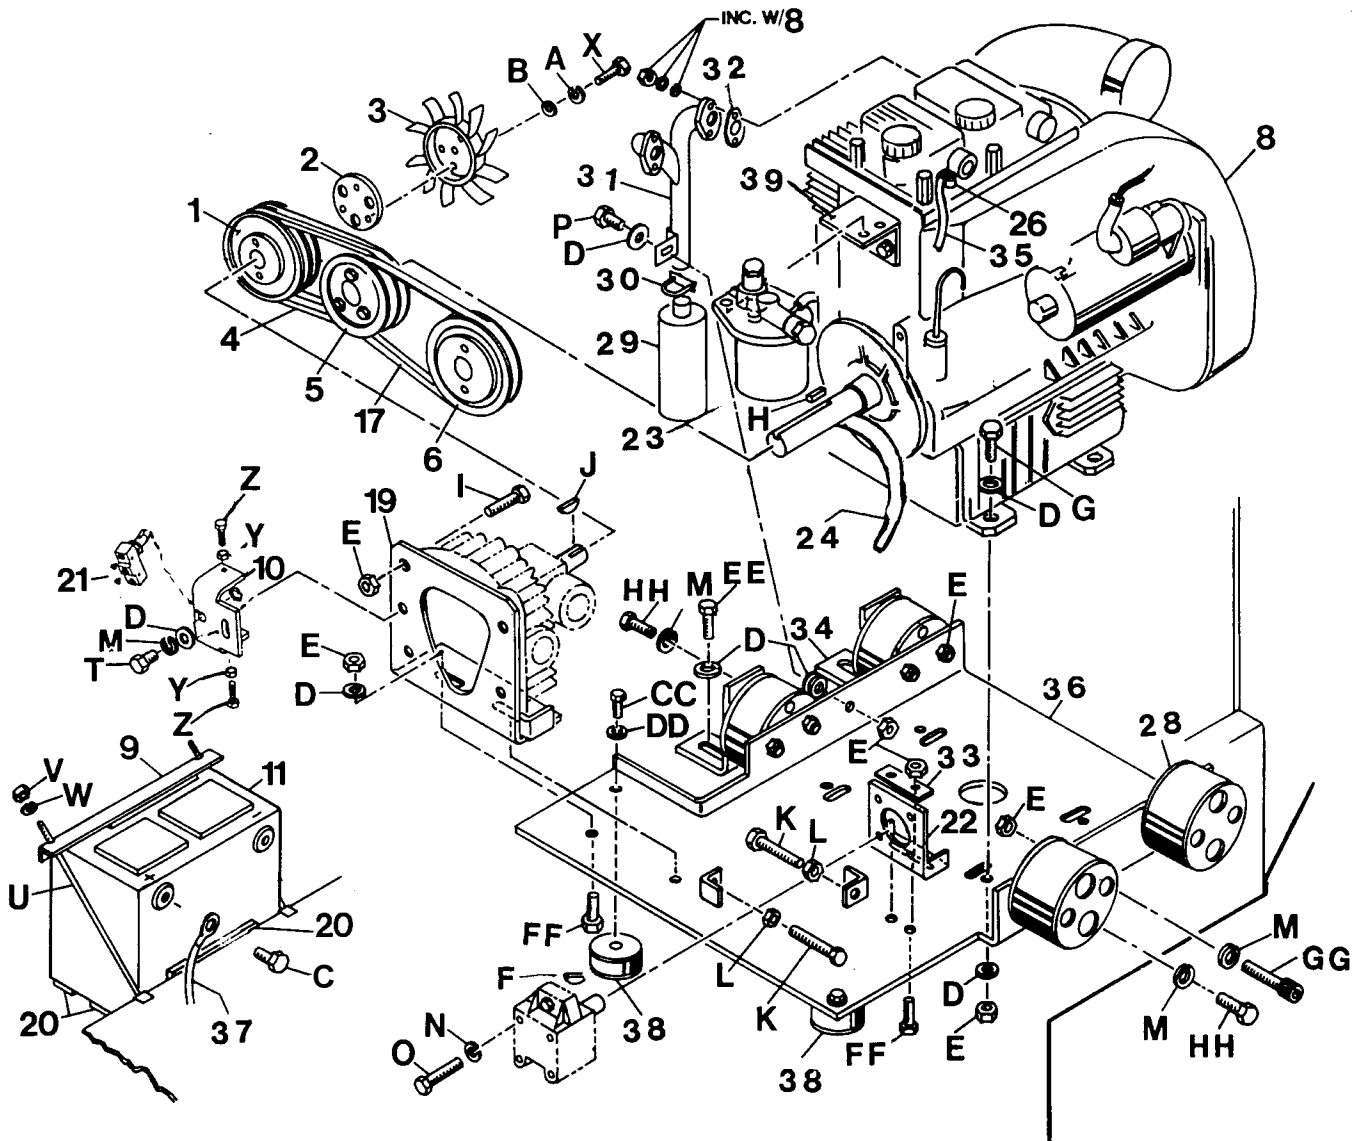

PARTS LIST

Power Pak - Deutz Diesel

ITEM	PART NO.	DESCRIPTION	QTY.	TORQUE	
				FT. LBS.	Nm
1	38467	SHV 3V 2 GR 4.12 x3/4	1	7.5	5.5
2	29353	SPCR FAN MTG	1	-	-
3	35936	FAN HYD 7 IN 10 BLDCCW	1	-	-
4	38470	BELT 3V x 280	2	-	-
5	38075	SHV 3V 3GR 4 12 x 1-7/16	1	7.5	5.5
6	39573	SHV 13V47 x 3/4	1	7.5	5.5
8	30253	ENGINE DIESEL	1	-	-
9	28543-2	CLAMP BATTERY	1	-	-
10	29758-2	BRKT WELD NEUT SW	1	-	-
11	38543	BATTERY	1	-	-
12	38483	FILTER OIL DIESEL	1	-	-
17	38499	BELT 3V x 250	1	-	-
20	47244	RBR 60 DURO 1.5 x 6.75	5	-	-
22	43007-2	BRKT WELD ECC PUMP	1	-	-
23	38501	FILTER FUEL	1	-	-
24	46186	HOSE LOW PRESS 1/4 ID	31"	-	-
26	34089	CLAMP HOSE	4	-	-
28	47203	SHOCK MTG	4	-	-
29	38644	MUFFLER NELSON	1	-	-
30	38646	CLAMP MUFFLER 1-1/4	1	-	-
31	38645	MANIFOLD NELSON	1	-	-
32	38647	GASKET MANIFOLD	2	-	-
33	29604-2	PLT SPRT PUMP BRKT	1	-	-
34	29459-2	BRKT MTG DECK	2	-	-
35	46186	HOSE FUEL LINE .25 OD	18"	-	-
36	29461-2	DECK WELD	1	-	-
38	29609	SHOCK MTG MODIFY	2	-	-
39	29462-2	BRACKET MTG FILTER	1	-	-

PARTS LIST

Power Pak - Deutz Diesel Cont'd.