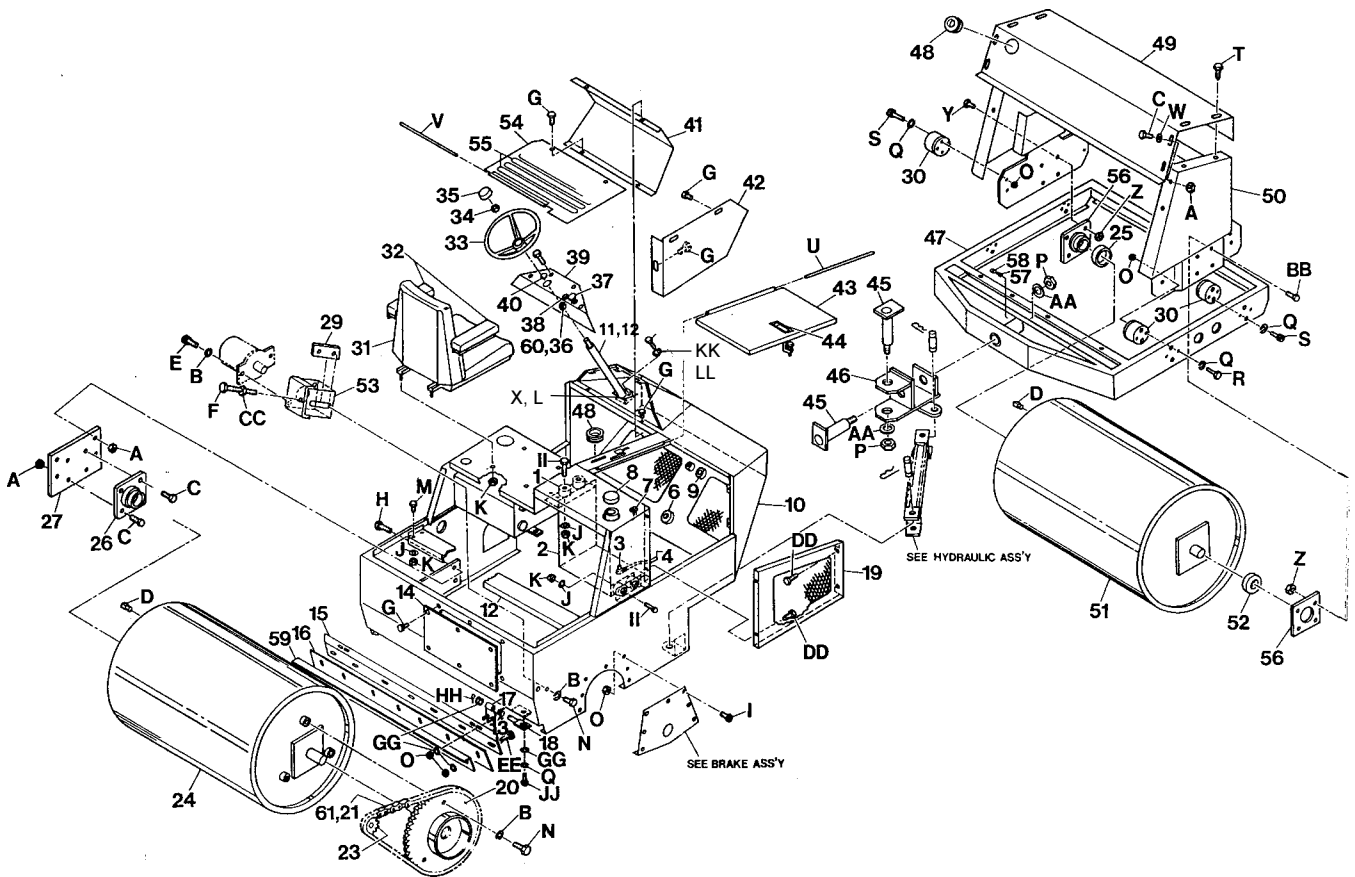

PARTS LIST

Frame Assembly

PARTS LIST

Frame Assembly

ITEM	PART NO.	DESCRIPTION	QTY.
1	37009	Shock Mtg	4
2	43221-2	Tank Weld Fuel - Gas/Diesel	1
	38147	Plug 1/8 NPT Hex HD	1
3	46009	Pet Cock	1
4	46186	Hose Low Press 1/4 ID - Gas	3"
6	47246	Grommet RBR 1" ID x 1.25 GD	1
7	46365	Ftg Hyd EL 1/8 NPT x 1/4 H - Diesel	1
8	38210	Cap Fuel	1
9	47257	Grommet RBR .69 ID x 1.00 GD	1
10	43226-2	Frame Weld Main Gas/Diesel	1
11	46655	Column Steering	1
12	43118-2	Plate Steering	1
13	37191	Spr Pkg Gibson 1164-2 Red	2
14	29360-2	Plt Cover Door Mtr	1
15	29388-2	Plt Scraper	4
16	29010	Scraper Slotted Urethane	4
17	29395-2	Pivot Scraper	8
18	29389-2	Rod Weld Scraper	8
19	29611-2	Pnl Weld Side Access	1
20	42685-2	Sprkt Weld 72th	1
21	38153	Chain Set No. 80	1
	34536	Link Half no. 80	1
	34537	Link Connection No. 80	1
23	38151	Sprkt H8012 x 1.00	1
24	22849	Drum Weld Rear	1
25	29379	Sper Drm Fnt LH	1
26	32232	Brg Ball Flg 1-1/2 ID	1
27	29025-2	Plt Brg Mtg LH Rear	1
28	22771	Kit Scraper Assy	4
29	29162-2	Adj Weld Drm Mtr	1
30	47203	Shock Mount	4
31	47195	Seat Assy	1
32	38143	Arm Rest (Set RH & LH)	1
33	41017	Wheel Steering	1
34	46656	Nut Wheel Steering	1
35	47401	Cap Wheel Steering	1
36	29745-2	Plate Access Air - Diesel	1
37	35456	Cable Choke - Gas	1
	41002	Cable Stop - Diesel	1