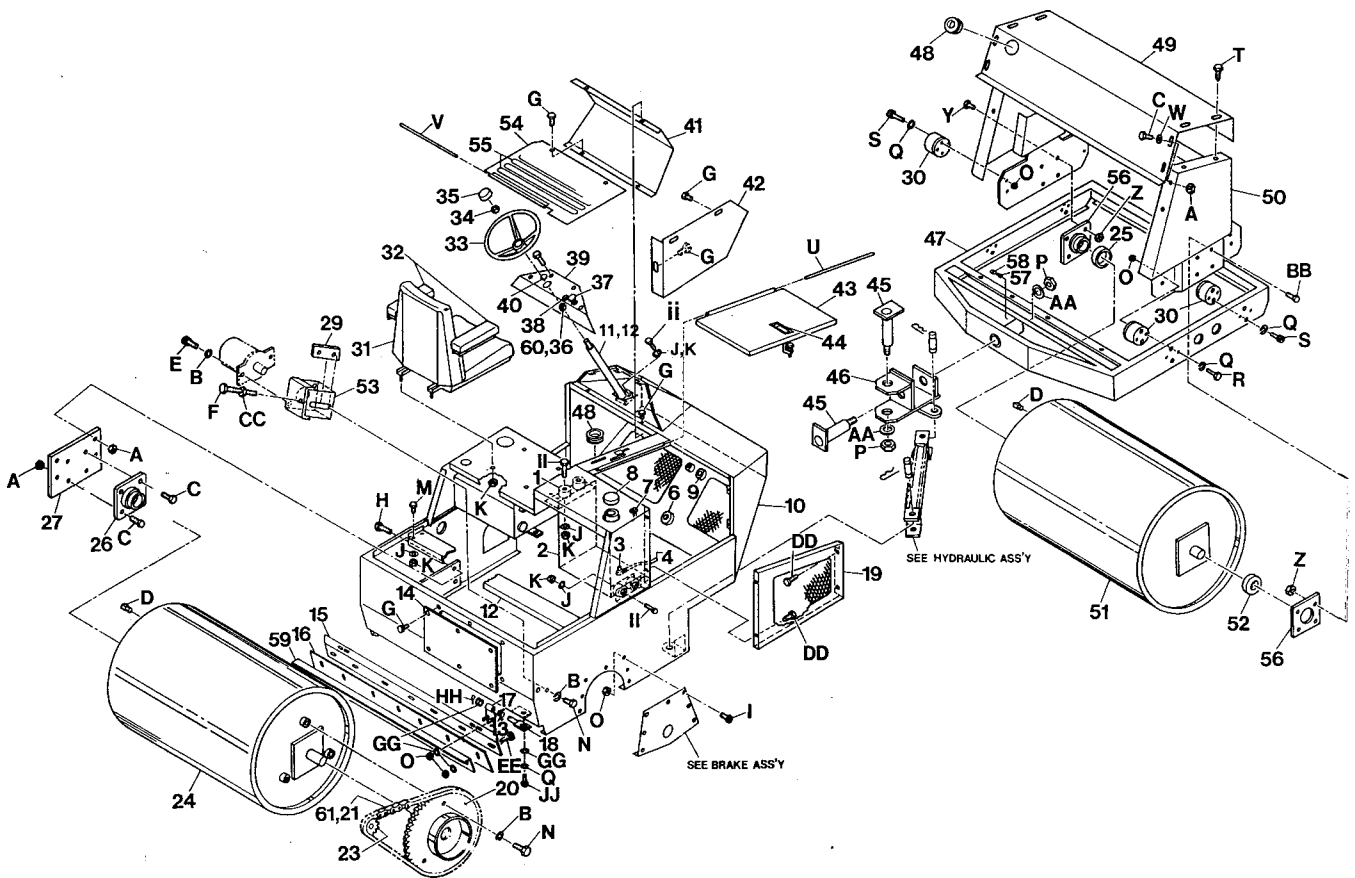

PARTS LIST

Frame Assembly Cont'd.

ITEM	PART NO.	DESCRIPTION	QTY.
38	34086	Clamp Hose - Diesel	1
39	43235-2	Panel Str Cover - Honda	1
	43236-2	Panel Str Cover - Diesel	1
40	36268	Hour Meter	1
41	29158-2	Pnl Flr Comfort Angle	1
42	43834-2	Pnl Flr Inside	1
	43836	Window Emission	1
	80908	PPHNS 10 - 24 x 3/4 ZN	4
	80693	NUTNY D-24 ZN	4
	80346	WSHR #10 SAE ZN	4
43	29001-2	Pnl Weld Top Access	1
44	38111	Latch Lvr Adj	1
45	22472-2	Pin Weld Pivot ART/OSC	2
46	22437-2	Hng Weld ART/OSC	1
47	22438-2	Frm Weld Frt	1
48	47247	Grommet Rubber 2" ID	2
49	29008-2	Cover Eccentric Housing	1
50	22475-2	Frame Weld Eccentric Housing	1
51	22531-2	Drum Weld Front	1
52	28986	Spacer Drum RH Front	1
53	22470-2	Mounting Weld Drum Motor	1
54	29228-2	Panel Weld Floor Access Battery	1
55	29298	Skid Tread Mod	1
56	32236	Bearing Ball Flg 2" ID	2
57	46042	Fitting 1641B	8
58	47001	Cap Plug Blue	8
59	29387-2	Backer Scraper	4

ITEM	PART NO.	DESCRIPTION	QTY.	TORQUE	
				FT. LBS.	Nm
A	80051	NUTNY 1/2 - 12	14	57	77
B	80117	WSHRL 1/2 MED SPLIT	9	-	-
C*	80089	HHCS 1/2 - 13 x 1-3/4 GR5 ZN	4	57	77
D	46172	PLUG PIPE 1 NPT SKT HD	4	-	-

* Loctite Required

PARTS LIST

Frame Assembly Cont'd.