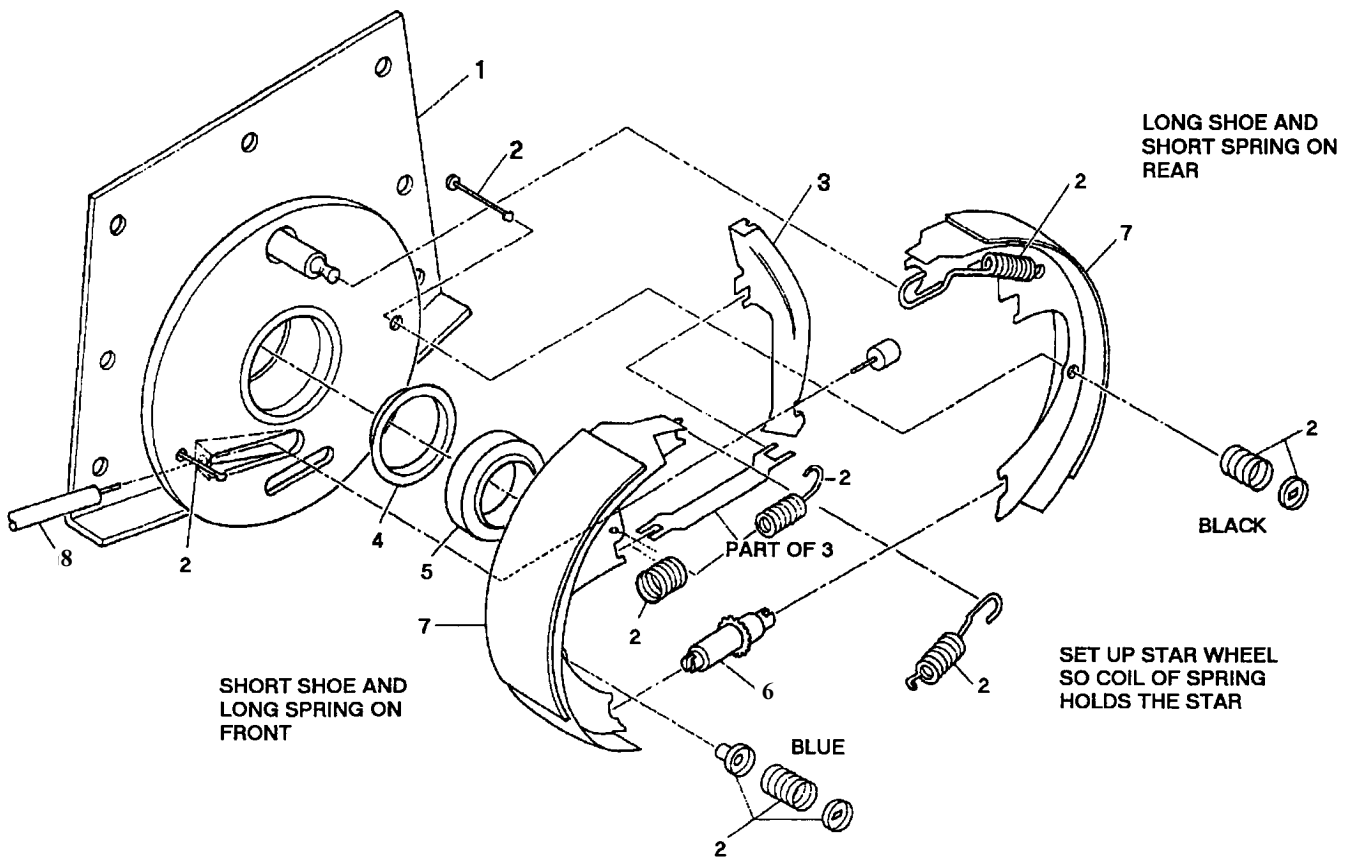

PARTS LIST

Parking Brake Assembly

PARTS LIST

Parking Brake Assembly

ITEM	PART NO.	DESCRIPTION	QTY.
1	22441-2	Plt Weld Brake	1
2	22546	Kit Gibson Spr and Pin	1
3	38101	Lvr/Bar Prk Bk	1
4	28898-2	Cap Brg Brk Plt	1
5	32003	Bearing RA 108C2RSAW	1
6	38098	Star Wheel RH	1
7	22547	Shoe Brake Set	1
8	41003	Cable Assy Brake	1
#	22473	Kit Brake Assembly	1

Not Shown - Kit includes items 1-7