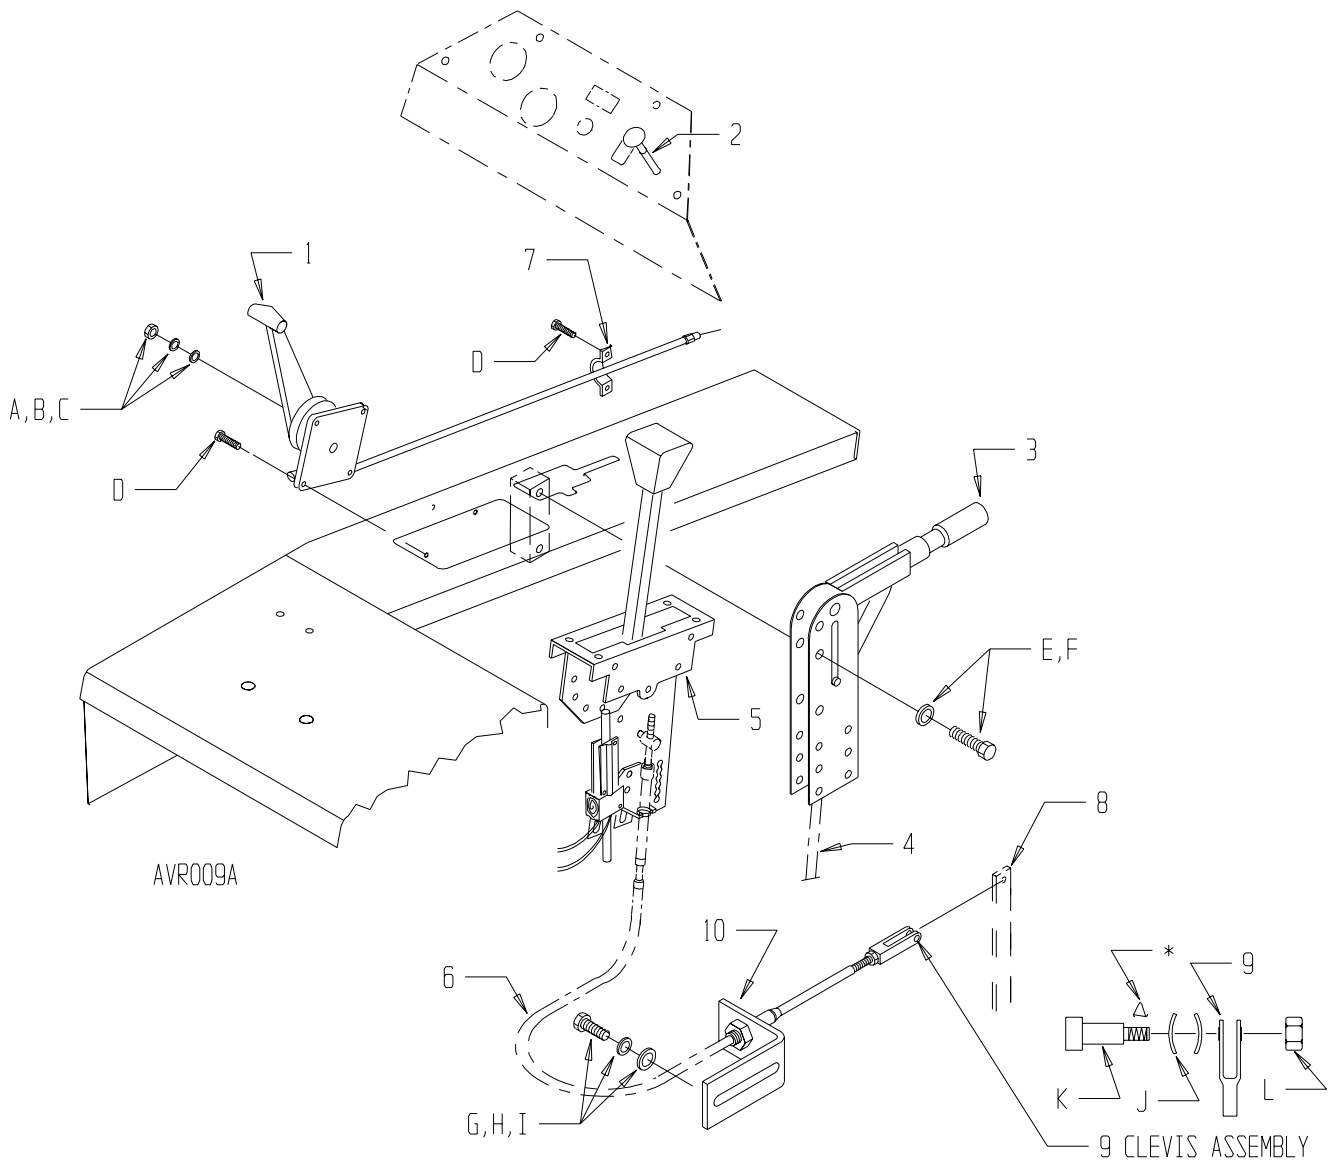

PARTS LIST

Control Levers

PARTS LIST

Control Levers

ITEM	PART NO.	DESCRIPTION	QTY.
1	39197	Throttle Assembly	1
	39202	Cable Assembly Throttle	1
2	35456	Cable Choke Gas	1
	41002	Cable Stop Diesel	1
3	38095	Brake Assembly	1
4	41003	Cable Assembly Brake	1
5	39097	Control Forward/Reverse	1
	39321	Switch Neutral/Backup	1
6	38602	Cable Forward/Reverse	1
7	41007	Clamp Cable	1
8	43542-2	Lever Forward/Reverse Gas	1
	43218-2	Lever Forward/Reverse Diesel	1
	80051	NUTNY 1/2-13 ZN Diesel	1
	80015	Key Woodruff Diesel	1
9	38561	Clevis	1
10	43219-2	Bracket Forward/Reverse Cable	1

ITEM	PART NO.	DESCRIPTION	QTY.	TORQUE	
				FT. LBS.	Nm
A*	80851	NUTNY M6	1	7	(10)
B	39203	WSHR Slotted	1	-	-
C	39204	WSHR Nylon	1	-	-
D	80461	HWHST 10-32 x 1/2	6	3	(4)
E*	80163	HHCS 5/16-18 x 1-1/2 GR5 ZN	4	13	(18)
F	80086	WSHRL 5/16 Split ZN	2	-	-
G*	80686	HHCS 3/8-16 x 3/4 GR8 ZN	2	23	(31)
H	80058	WSHRL 3/8 Split ZN	2	-	-
I	80043	WSHR 3/8 WROT ZN	2	-	-
J	80788	WSHR SPR 1/4 ID 1/2 OD SST	4	-	-
K	80771	SHSHB 1/4 x 5/8 ZN	2	-	-
L	80693	NUTNY 10-24 ZN	2	-	-

* Loctite Required