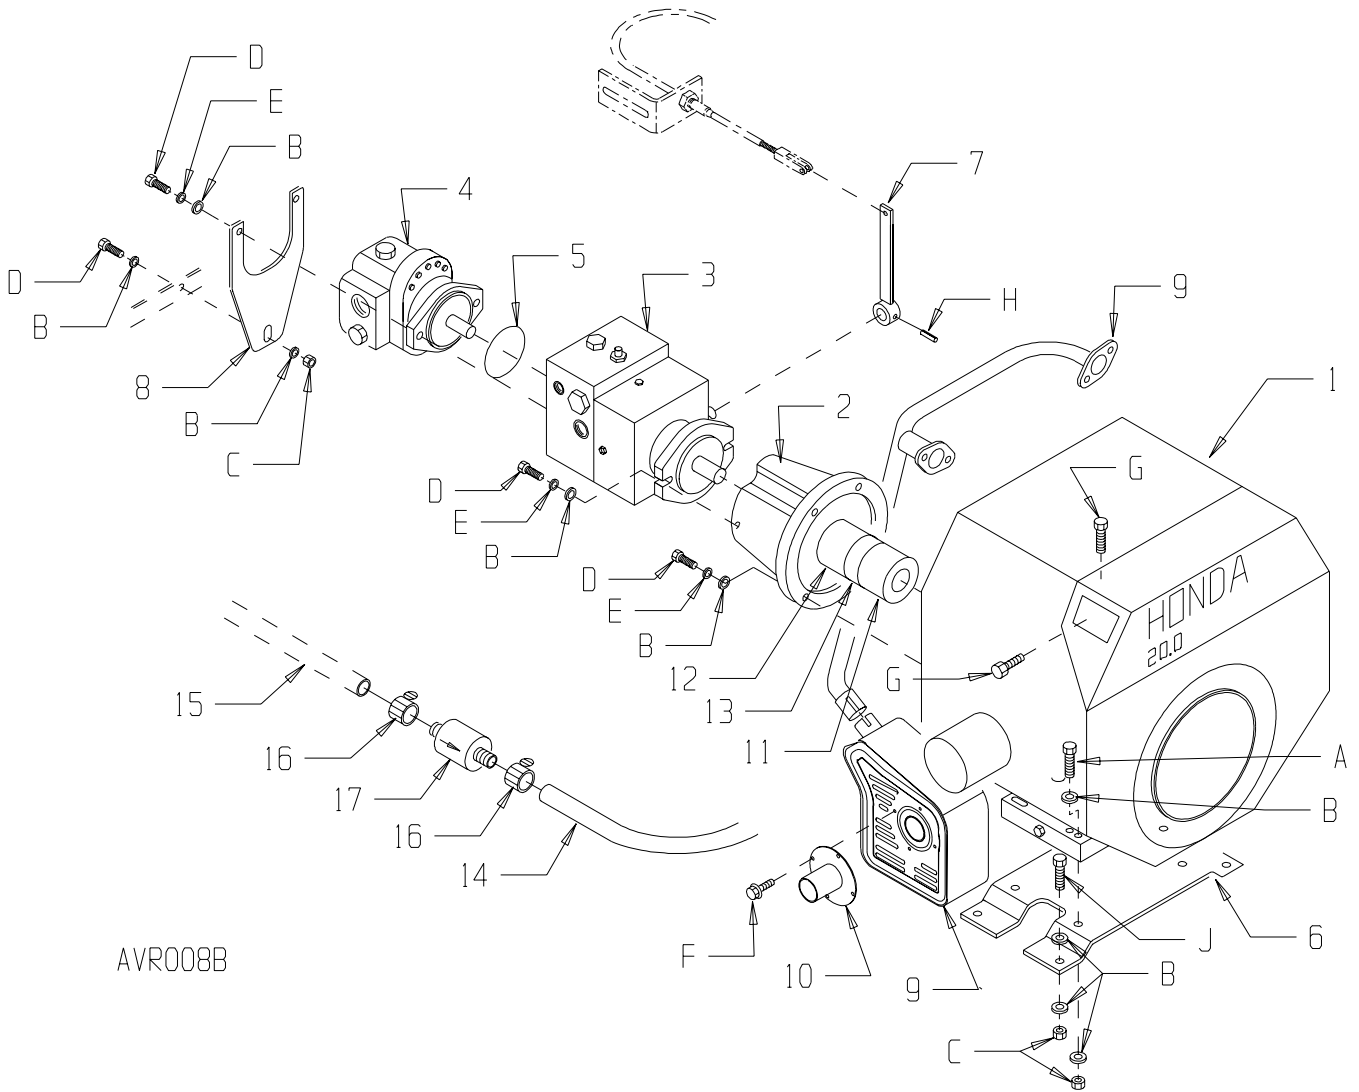

PARTS LIST

Power Pak - Honda Gas

AVR008B

PARTS LIST

Power Pak - Honda Gas

ITEM	PART NO.	DESCRIPTION	QTY.
1	43775	Engine 20HP Honda GX620	1
	56237	Manual Owners GX620	1
	56238	Manual Shop GX620	1
2	39093	Adaptor	1
3	39586	Pump Var. Disp.	1
4	39587	Pump Gear	1
5	47301	O-Ring 3-1/4ID x 1/16CS	1
6	43224-2	Mount Honda	1
7	43542-2	Lever Forward/Reverse Gas	1
8	43229-2	Support Pump	1
9	30562	Manifold Muffler Kit	1
#	39552	Cover Fuel Filter	1
10	43234-2	Tube Weld Exhaust	1
11	39094	Coupling Engine	1
12	39095	Coupling Pump	1
13	39096	Insert	1
14	46186	Fuel Line	4 ft.
15	46186	Fuel Line	1 ft.
16	34089	Clamp	4
17	38856	Filter	1

ITEM	PART NO.	DESCRIPTION	QTY.	TORQUE	
				FT. LBS.	Nm
A*	80179	HHCS 3/8-16 x 2 GR5 ZN	4	23	(31)
B	80342	WSHR 3/8 SAE ZN	10	-	-
C	80056	NUTNY 3/8-16 ZN	5	-	-
D*	80476	HHCS 3/8-16 x 1-1/2 GR5 ZN	9	23	(31)
E	80058	WSHRL 3/8 Split ZN	8	-	-
F	80936	HWHST M4 x 10mm	4	-	-
G	80890	HHCS M5 x 30 8.8 ZN	2	-	-
H	80775	PINSP 1/4 x 1-1/4 ZN	1	-	-
J*	80145	HHCS 3/8 - 16 x 1-1/4 GR5 ZN	4	23	31

Not Shown

* Loctite Required