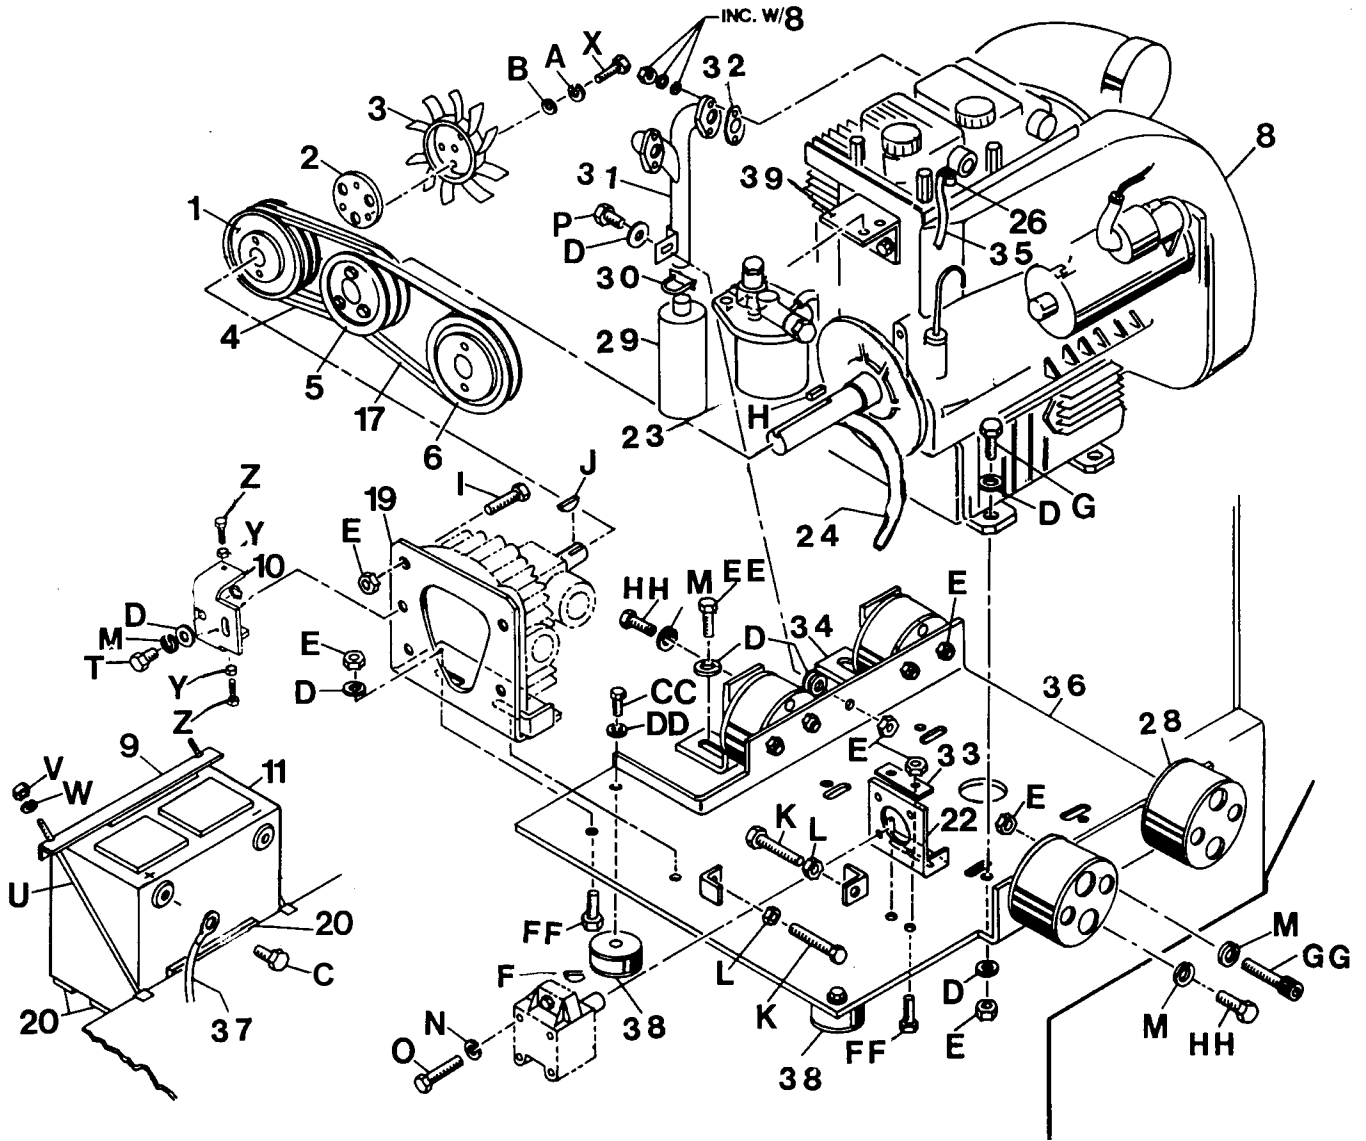

PARTS LIST

Power Pak - Deutz Diesel

PARTS LIST

Power Pak - Deutz Diesel

ITEM	PART NO.	DESCRIPTION	QTY.	TORQUE	
				FT. LBS.	Nm
1	38467	SHV 3V 2 GR 4.12 x3/4	1	7.5	5.5
2	29353	SPCR FAN MTG	1	-	-
3	35936	FAN HYD 7 IN 10 BLDCCW	1	-	-
4	38470	BELT 3V x 280	2	-	-
5	38075	SHV 3V 3GR 4 12 x 1-7/16	1	7.5	5.5
6	39573	SHV 13V47 x 3/4	1	7.5	5.5
8	30253	ENGINE DIESEL	1	-	-
9	28543-2	CLAMP BATTERY	1	-	-
10	29758-2	BRKT WELD NEUT SW	1	-	-
11	38543	BATTERY	1	-	-
12	38483	FILTER OIL DIESEL	1	-	-
17	38499	BELT 3V x 250	1	-	-
20	47244	RBR 60 DURO 1.5 x 6.75	5	-	-
22	43007-2	BRKT WELD ECC PUMP	1	-	-
23	38501	FILTER FUEL	1	-	-
24	46186	HOSE LOW PRESS 1/4 ID	31"	-	-
26	34089	CLAMP HOSE	4	-	-
28	47203	SHOCK MTG	4	-	-
29	38644	MUFFLER NELSON	1	-	-
30	38646	CLAMP MUFFLER 1-1/4	1	-	-
31	38645	MANIFOLD NELSON	1	-	-
32	38647	GASKET MANIFOLD	2	-	-
33	29604-2	PLT SPRT PUMP BRKT	1	-	-
34	29459-2	BRKT MTG DECK	2	-	-
35	46186	HOSE FUEL LINE .25 OD	18"	-	-
36	29461-2	DECK WELD	1	-	-
38	29609	SHOCK MTG MODIFY	2	-	-
39	29462-2	BRACKET MTG FILTER	1	-	-