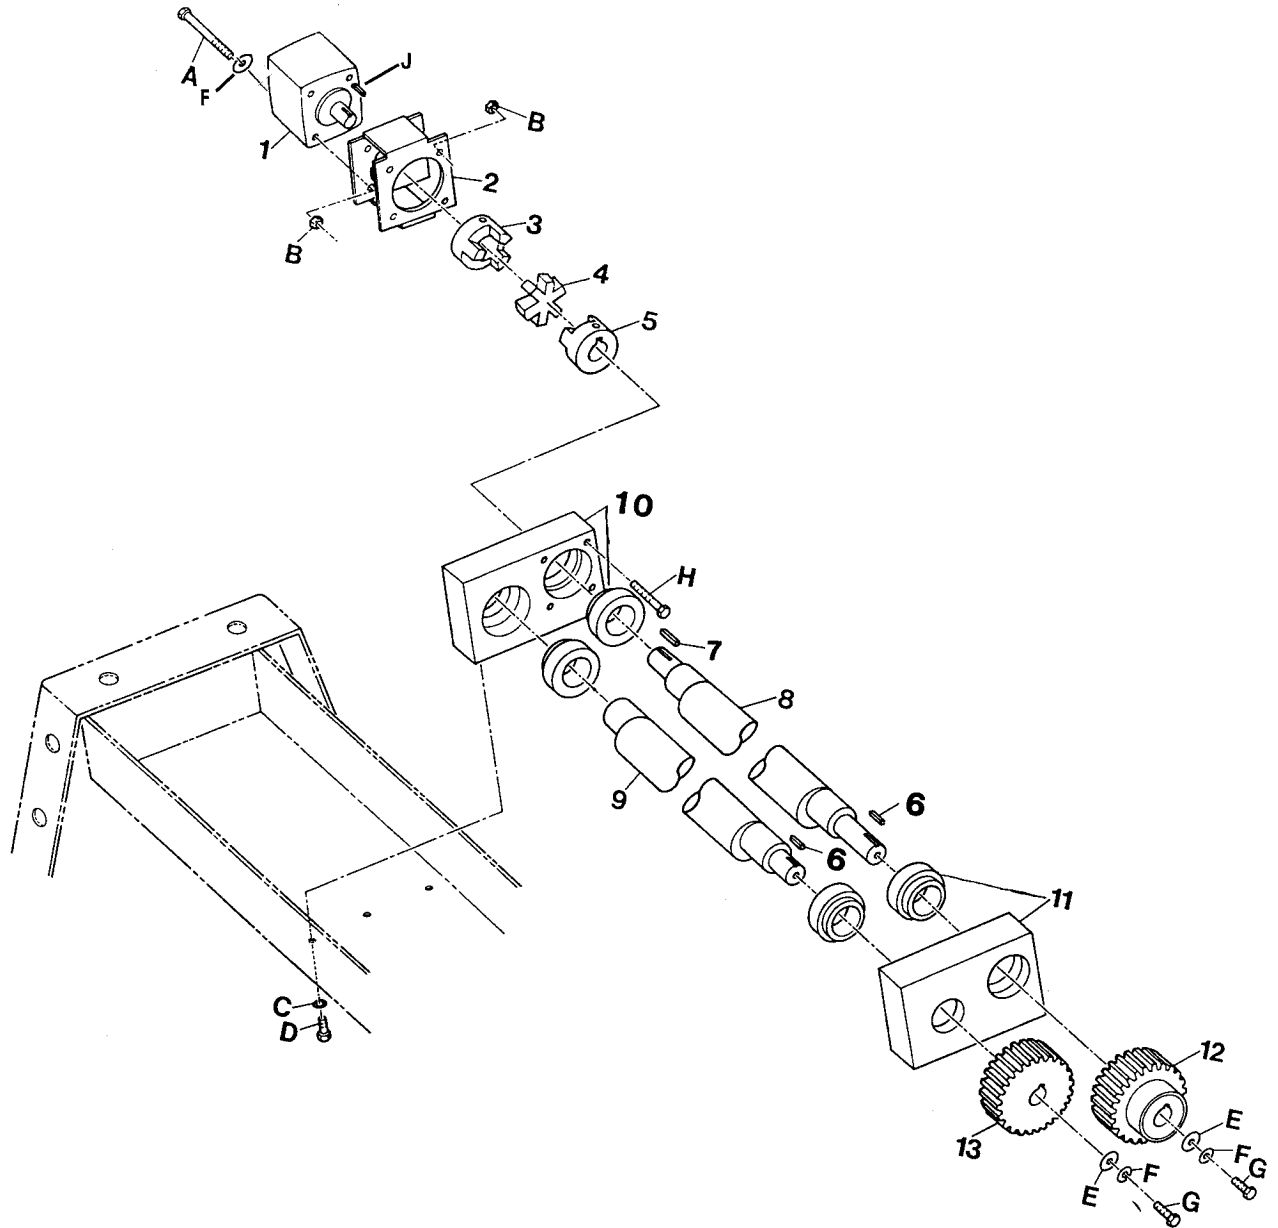

PARTS LIST

Eccentric Assembly

PARTS LIST

Eccentric Assembly

ITEM	PART NO.	DESCRIPTION	QTY.
1	39587	Motor AVR w/HI-PSI Seal	1
2	43003-2	Mtg Weld DM4	1
3*	39075	CPLG Jaw L-090 x .625	1
4	38081	Insert Sox L090	1
5*	38080	CPLG Jaw L-090 x .750	1
6	80593	Key Sq 1/4 x 1 Class 2	2
7	80595	Key Sq 3/16 x 1 Class 2	1
8	22527-2	Ecc Weld/Mach	1
9	22528-2	Ecc Weld/Mach	1
10	29341-2	Hsg Brg Ecc LH w/Brgs	1
11*	29342-2	Hsg Brg Ecc EH w/Brgs	1
12*	38077	Gear Stl Ecc	1
13*	38078	Gear Fib Ecc	1
**	22726	Kit Eccentric Assembly	1

ITEM	PART NO.	DESCRIPTION	QTY.	TORQUE	
				FT. LBS.	Nm
A*	80174	HHCS 3/8 - 16 x 1 GR5 ZN	2	23	31
B*	80114	NUTNY 5/16 - 18	8	13	18
C	80117	WSHRL 1/2 MED SPLIT ZN	6	-	-
D*	80104	HHCS 1/2 - 13 x 1-1/4 GR2	6	57	77
E	80564	WSHR 3/8 x 1-1/4	2	-	-
F	80058	WSHRL 3/8 MED SPLIT	4	-	-
G*	80686	HHCS 3/8 - 16 x 3/4 GR8 ZN	2	23	31
H*	80579	HHCS 5/16 - 18 x 2-1/4	4	13	18
J	39222	KEY EATON MOTOR	1	-	-

* Loctite Required

** Includes items 6-13