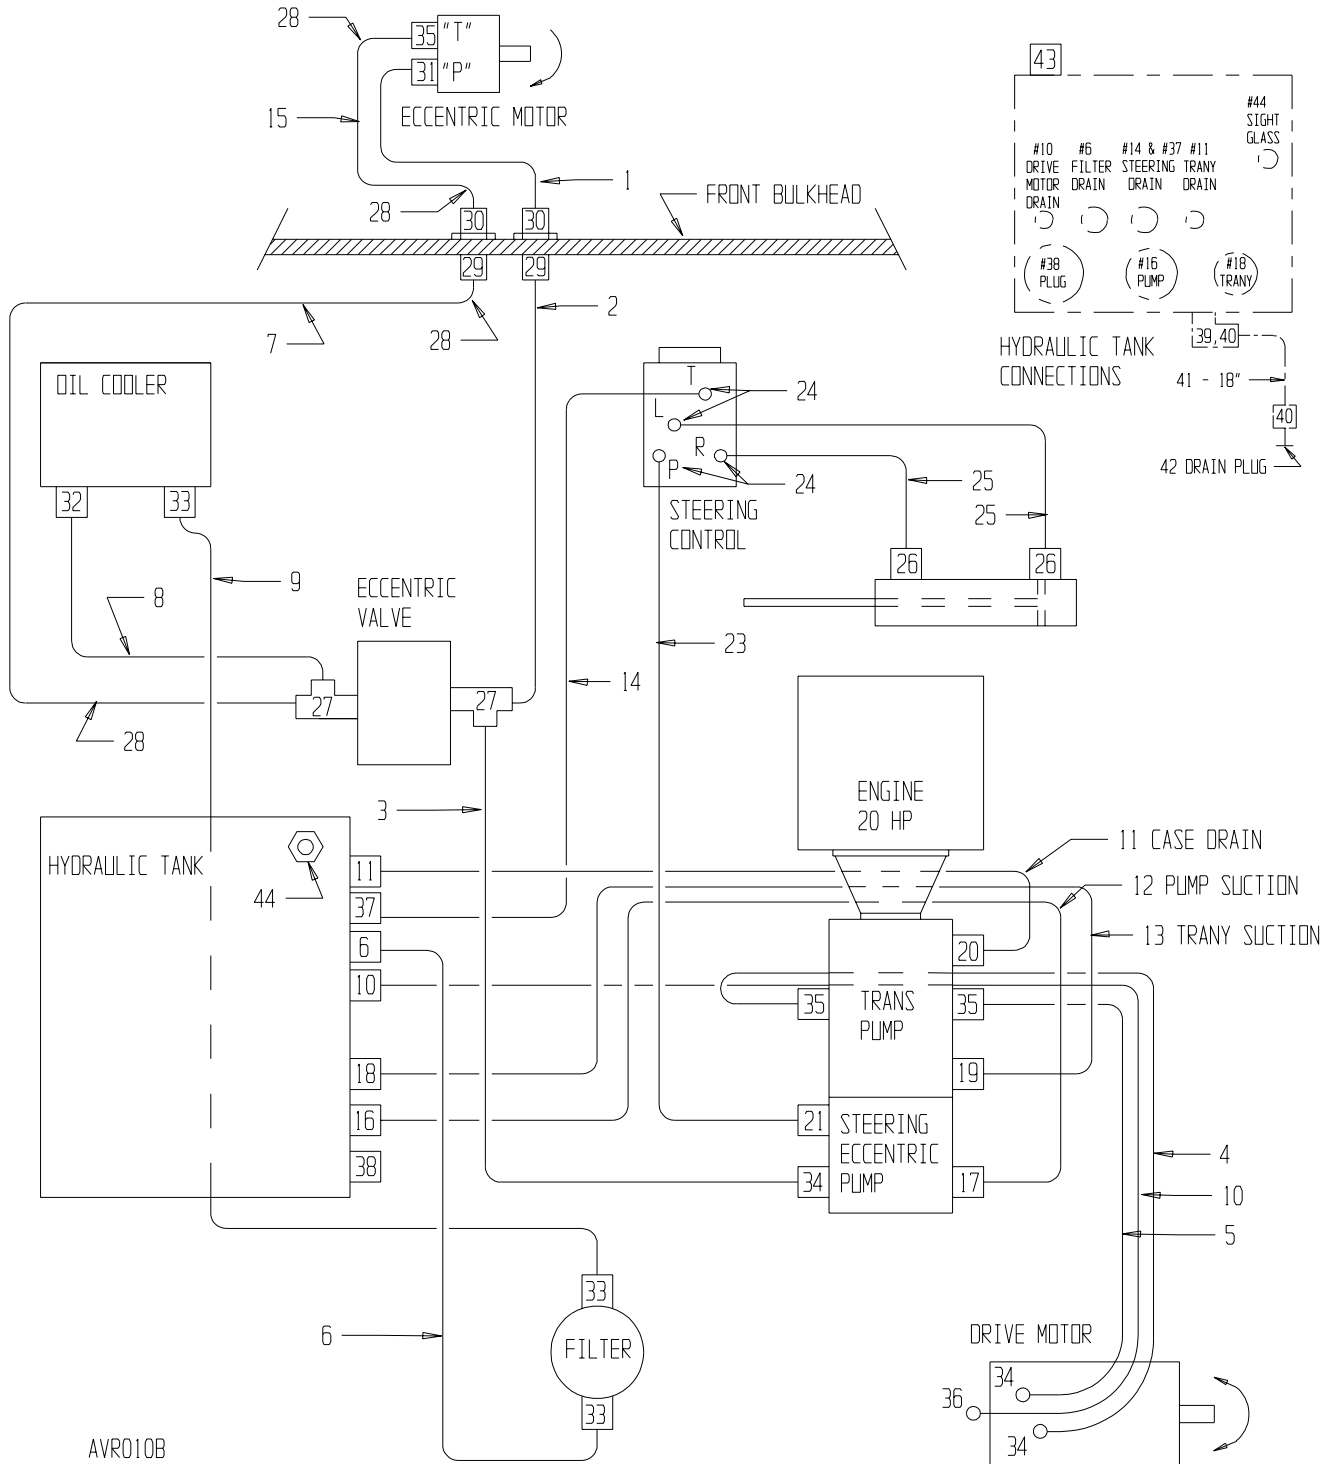

PARTS LIST

Piping - Honda Gas

AVR010B

PARTS LIST

Piping - Honda Gas

ITEM	PART NO.	DESCRIPTION	QTY.
1	46775	HOSE 3/4 RJ9 x 3/4 RJ9 49"	1
2	46776	HOSE 3/4 RJ9 x 3/4 RJ9 33"	1
3	46777	HOSE 3/4 RJ4 x 3/4 FJ 19"	1
4	46778	HOSE 3/4 RJ9 x 3/4 RJ9 64"	1
5	46779	HOSE 3/4 RJ9 x 3/4 RJ4 42"	1
6	46780	HOSE 1/2 NPT x 3/4 JSW 18 1/2"	1
7	46781	HOSE 3/4 JSW x 3/4 JSW 56"	1
8	46782	HOSE 3/4 JSW x 3/4 JSW 28"	1
9	46783	HOSE 3/4 JSW x 3/4 JSW 48"	1
10	46784	HOSE 3/8NPT x 9/16FJ 78"	1
11	46785	HOSE 3/8 NPT x 34"	1
	46819	CLAMP HOSE 5/8"	1
12	46786	HOSE 1" LOW PRESS 36"	1
	46817	CLAMP HOSE 1 1/2"	2
13	46787	HOSE 3/4" LOW PRESS 34"	1
	46818	CLAMP HOSE 1"	2
14	46788	HOSE 9/16FJ 9/16RJ9 56"	1
15	46789	HOSE 3/4 JJW x 3/4 JSW 47"	1
16	46790	FTG EL 90 3/4NPT x 1" HOSE	1
17	46791	FTG EL 90 1-5/16OR x 1" HOSE	1
18	46792	FTG EL 90 1/2NPT x 1/2" HOSE	1
19	46793	FTG EL 90 3/4OR x 1/2" HOSE	1
20	46794	FTG EL 90 9/16OR x 3/8" HOSE	1
21	46816	FTG EL 45 9/16J 3/4OR	1
23	46658	HOSE 9/16FJ x 9/16 FJ 52"	1
24	46115	FTG STR 9/16J 9/16OR	4
25	46657	HOSE 9/16FJ x 9/16RJ 70"	2
26	46181	FTG STR 9/16J 3/8NPT	2
27	46795	FTG TEE 3/4OR X 3/4J x 3/4J	2
28	46123	FTG EL 90 3/4J x 3/4JSW	4
29	46796	FTG LONG 3/4J x 3/4J	2
30	46797	NUT HYD 3/4JIC	2
31	46324	FTG EL 90 3/4J 1-1/16OR	1
32	46327	FTG STR 3/4NPT 3/4J	1
33	46331	FTG EL 90 3/4J 3/4NPT	3
34	46197	FTG STR 3/4J 7/8OR	3
35	46647	FTG STR 3/4J x 1-1/16OR	3
36	46182	FTG EL 90 9/16J 7/16OR	1
37	46174	FTG STR 9/16J 1/2NPT	1
38	46798	PLUG HYD 2"NPT HEX HD ZN	1
39	46112	FTG EL 90 1/2MPT x 1/2 FPT	1
40	46132	FTG STR 1/2NPT 5/8H-BARB	1
41	46803	HOSE 5/8 x 18"	1
42	46107	PLUG 1/2 NPT SQ HD BLK	1
43	46173	PLUG 3/4 NPT SQ HD ZN	1
44	46172	SIGHTGLASS	1