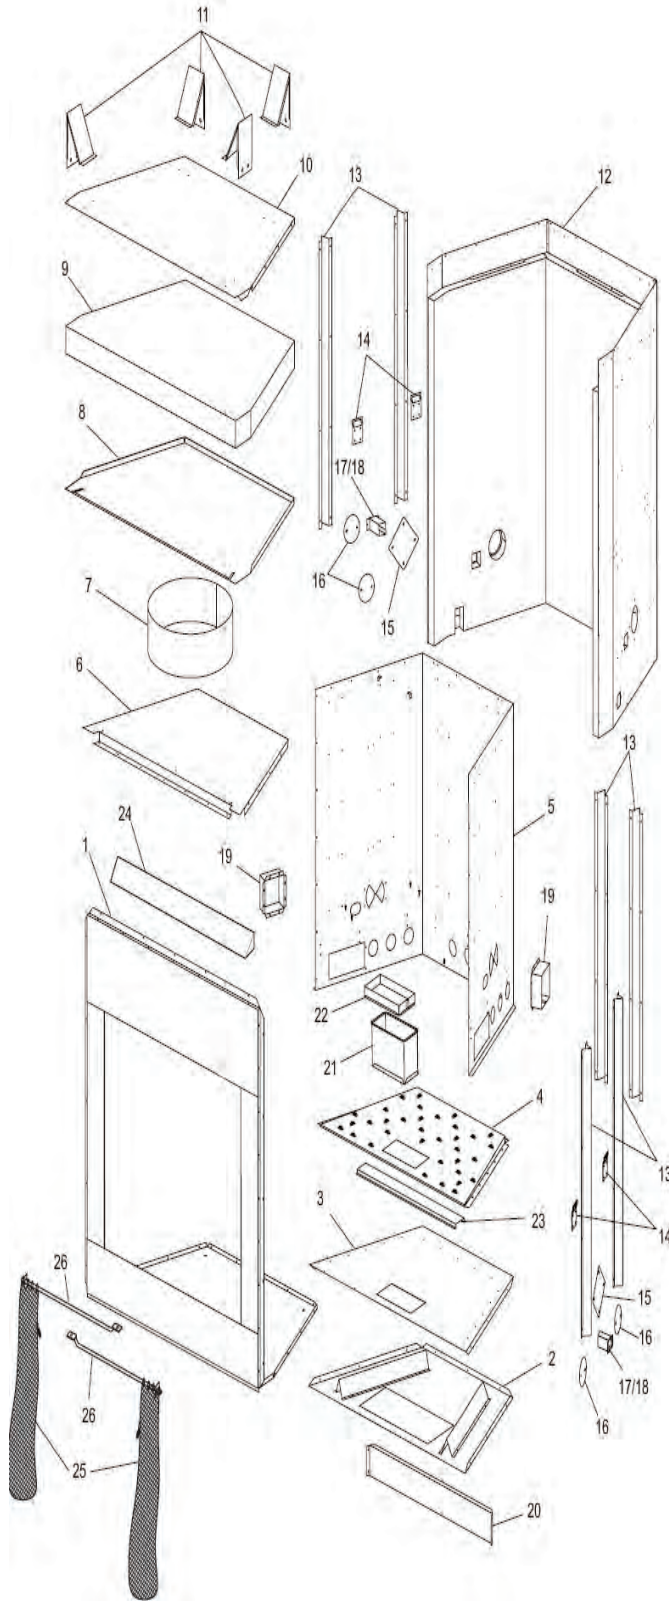

FMI Bavarian Mosaic Masonry Vent Free Firebox

MODELS: UM36SR, UM36SI, UM36HR, UM36HI, UM42SR, UM42SI, UM42HR, UM42HI, UM50SR, UM50SI, UM50HR, UM50HI

Part Number	Description	
1	**	Face Assembly
2	**	Firebox Bottom Assembly
3	**	Firebox Bottom
4	120826-01	Hearth Brick Panel, 36"
	120826-02	Hearth Brick Panel, 42"
	120826-03	Hearth Brick Panel, 50"
5	**	Firebox Surround
6	**	Firebox Top
7	**	Insulation Pan Support
8	**	Insulation Pan
9	**	Top Insulation
10	**	Fireplace Top, 36"
	**	Fireplace Top, 42"
	**	Fireplace Top, 50"
11	23490SA	Standoff
12	**	Fireplace Surround Assembly
13	109720-02	Clearance Spacer
14	117891-01	Fireplace Handle Bracket
15	20042	Outside Air Cover Plate
16	21171	Gas Conduit Cover
17	109752-01	Conduit One
18	109752-02	Conduit Two
19	20106	Nailing Strap
20	**	Heat Shield Support
21	123298-01	Ash Box Assembly
22	**	Ash Box Ring
23	**	Hearth Support Brace
24	109511-01	Hood 50"
	109511-02	Hood 42"
	109511-03	Hood 36"
25	109457-01	Screen 50" (2 Required)
	109457-02	Screen 42" (2 Required)
	109457-03	Screen 36" (2 Required)
26	20806	Screen Rod 36" (2 Required)
	110146-02	Screen Rod 50" (2 Required)
	110146-03	Screen Rod 42" (2 Required)
BRICK HOUSING PANELS (BRICK NOT INCLUDED)		
	122317-02	36" Full Stack Left
	122319-02	42" Full Stack Left
	122321-02	50" Full Stack Left
	122323-02	36" Full Herringbone Left
	122327-02	42" Full Herringbone Left
	122327-02	50" Full Herringbone Left
	122317-01	36" Full Stack Right
	122319-01	42" Full Stack Right
	122321-01	50" Full Stack Right
	122323-01	36" Full Herringbone Right
	122325-01	42" Full Herringbone Right
	122327-01	50" Full Herringbone Right
	122354-01	36" Full Stack Rear
	122354-02	42" Full Stack Rear
	122354-03	50" Full Stack Rear

	122356-01	36" Full Herringbone Rear
	122356-02	42" Full Herringbone Rear
	122356-03	50" Full Herringbone Rear