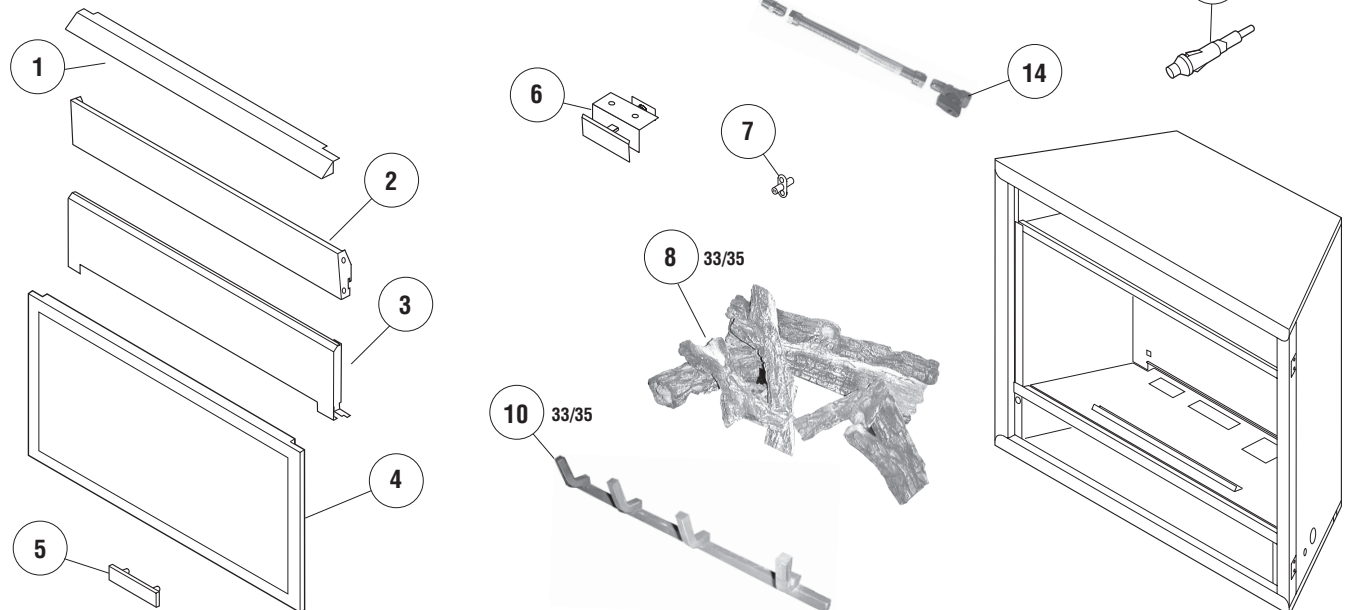

Gas Controls—SIT Millivolt					
Item No.	Description	Natural Gas		Propane Gas	
		Part No.	Qty.	Part No.	Qty.
16	Gas Valve, SIT	H1657	1	88J53	1
17	Piezo Igniter	10K86	1	10K86	1
18	Pilot Assembly	69L17	1	69L18	1
19	Pilot Generator	60J79	1	60J79	1
20	Thermocouple	74L57	1	74L57	1
21	Pilot Tube	74L56	1	74L56	1
22	Electrode And Cable	H6212	1	H6212	1
23	Pilot Shield	H6347	1	H6347	1

Contact a Lennox Hearth Products dealer to obtain any of these parts. Never use substitute materials. Use of non-approved parts can result in poor performance and safety hazards.

! WARNING

Failure to position the parts in accordance with these diagrams or failure to use only parts specifically approved with this appliance may result in property damage or personal injury.

! AVERTISSEMENT

Risque de dommages ou de blessures si les pièces ne sont pas installées conformément à ces schémas et ou si des pièces autres que celles spécifiquement approuvées avec cet appareil sont utilisées.

NOTE: DIAGRAMS & ILLUSTRATIONS ARE NOT TO SCALE.