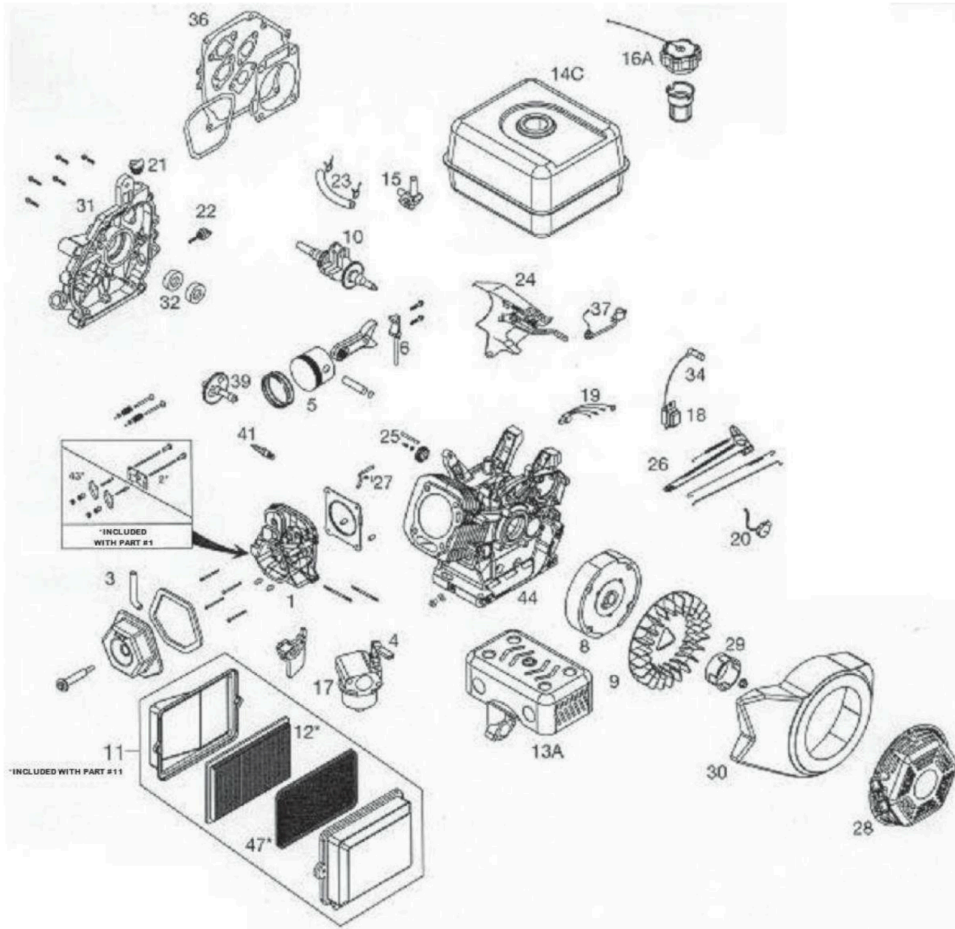

Mi-T-M Corporation / Engines / 1-0178 / 1-0178 / 1-0178 (sn:0-99999999)

Engine Assembly

Id	Item #	Description	Quantity	Rev	Comments
1	N/A	CYLINDER HEAD ASSEMBLY			
2	N/A	PUSH ROD ASSEMBLY			
3	45-0169	VALVE COVER ASSEMBLY			
4	45-0401	CHOKE LEVER, CARBURETOR			
5	N/A	PISTON ASSEMBLY			
6	N/A	CONNECTING ROD ASSEMBLY			
8	N/A	FLYWHEEL ASSEMBLY			
9	45-0400	COOLING FAN, FLYWHEEL			
10	N/A	CRANKSHAFT ASSEMBLY (TAPERED)			
11	45-0181	AIR FILTER ASSEMBLY PANEL			

Id	Item #	Description	Quantity	Rev	Comments
12	45-0182	FILTER ELEMENT PAPER			
13A	45-0180	MUFFLER ASSEMBLY			
14C	45-0186	FUEL TANK			
15	45-0187	FUEL PETCOCK			
16A	45-0188	FUEL CAP ASSEMBLY			
17	45-0170	CARBURETOR SERVICE KIT			
18	45-0171	IGNITION COIL ASSEMBLY			
19	45-0172	CONTROL MODULE (CDI BOX)			
20	45-0143	ON/OFF SWITCH			
21	45-0183	NON-REMOVABLE OIL PLUG			
22	45-0184	OIL DIPSTICK			
23	45-0189	FUEL HOSE KIT			
24	N/A	THROTTLE CONTROL ASSEMBLY			
25	N/A	GOVERNOR GEAR ASSEMBLY			
26	45-0173	GOVERNOR LINK ASSEMBLY			
27	N/A	GOVERNOR ARM SHAFT ASSEMBLY			
28	45-0174	RECOIL STARTER ASSEMBLY			
29	N/A	STARTER CUP			
30	45-0175	BLOWER HOUSING SERVICE KIT			
31	N/A	CRANKCASE COVER ASSEMBLY			
32	N/A	OIL SEAL KIT			
34	45-0176	SPARK PLUG BOOT			
36	45-0177	GASKET KIT			
37	45-0178	LOW OIL SENSOR			
39	N/A	CAMSHAFT SYSTEM ASSEMBLY			
41	45-0179	SPARK PLUG			
43	N/A	ROCKER ARM ASSEMBLY			
44	N/A	CYLINDER ROD ASSEMBLY			
47	45-0185	FOAM PRE-FILTER			