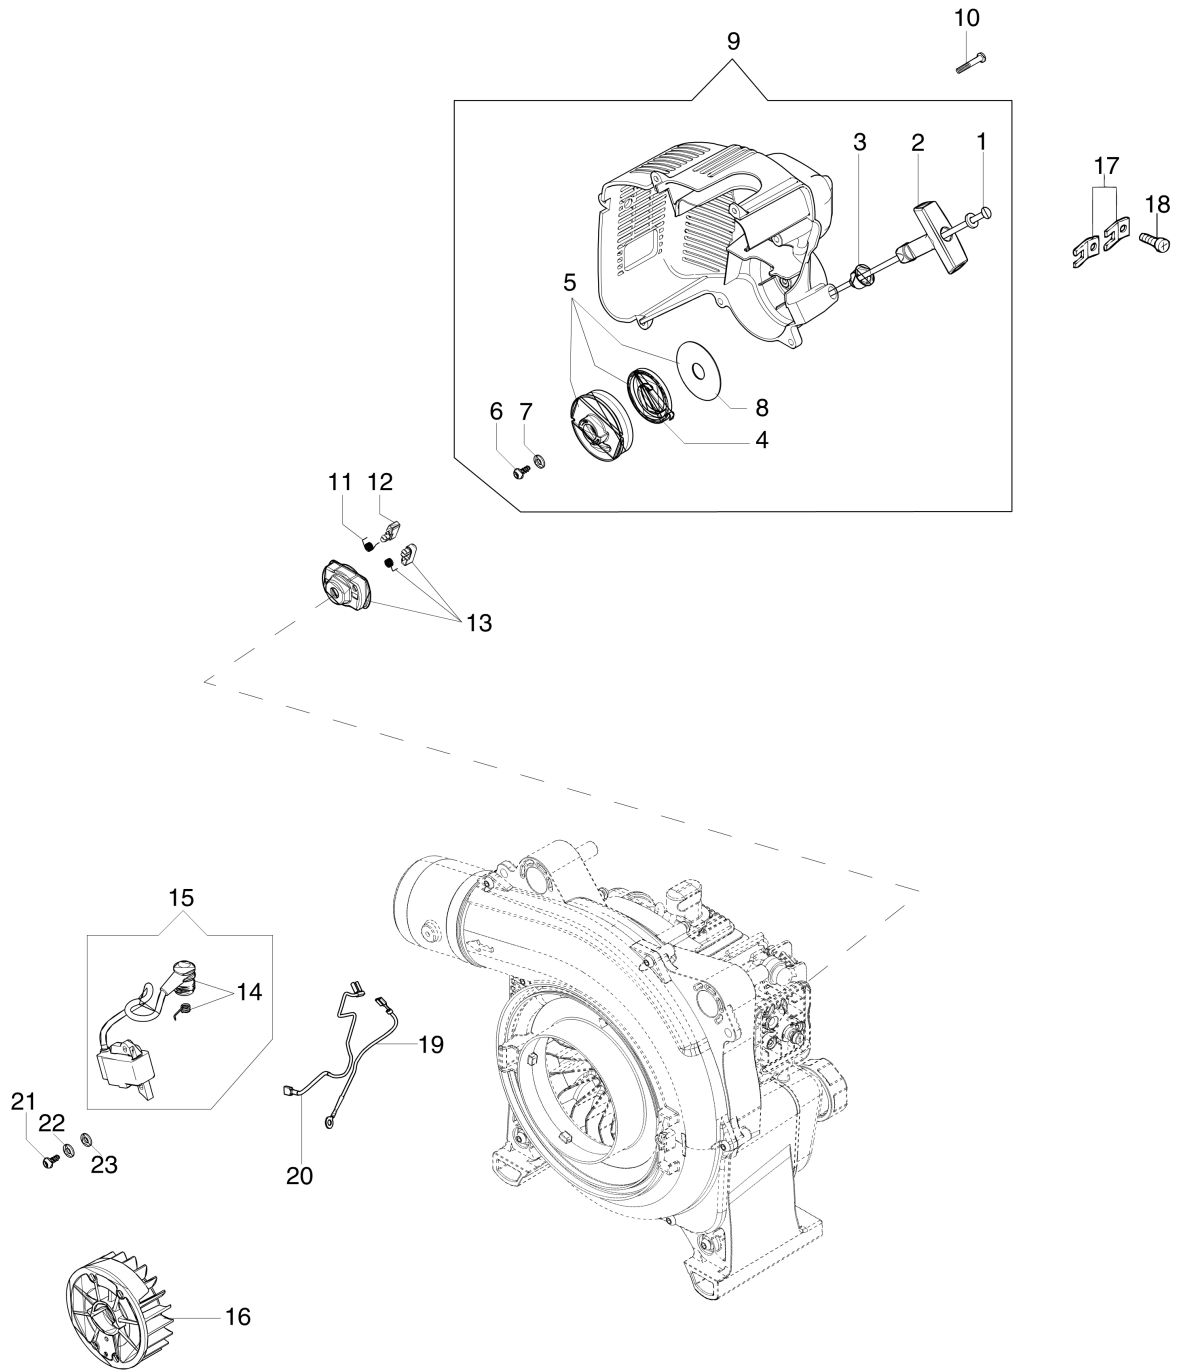

Carburetor WT-936A

Illustration Motor

Illustration Motor

Ref.Nu	Qty	Part number	Description	Validity from	Validity till	Notes	Bulletin
1	1	56552011A	Piston assy				
2	2	3801068R	Screw				
3	1	56560020BR	Complete muffler				
4	1	56550033R	Deflector				
5	1	3055101	Spark plug				
6	4	3801047	Screw				
7	4	3916004R	Washer				
8	2	61170014	Spacer				
9	2	093000167R	Ring				
10	1	072700045R	Piston pin				
11	2	61050046R	Piston ring				
12	2	56552012B	Complete cylinder				
13	1	56550064AR	Crankcase				
14	2	3050022AR	Seal ring				
15	2	3034009R	Bearing				
16	2	074000267AR	Spacer				
17	1	072700046R	Bearing				
18	1	56560001R	Crankshaft				
19	1	4098232R	Key				
20	1	56562009A	Short block				
21	1	56550143R	Flame screen				
22	1	56550159R	Gasket				
23	1	56560021AR	Deflector				
24	2	012000028	Screw				

Illustration Starter Assy

Illustration Starter assy

Ref.Nu	Qty	Part number	Description	Validity from	Validity till	Notes	Bulletin
1	1	61070019AR	Starter rope				
2	1	61200015R	Starter handle				
3	1	072700089R	Bushing				
4	1	61070036R	Spring				
5	1	61172004R	Complete pulley				
6	1	3960070AR	Screw				
7	1	094600054	Washer				
8	1	61170173R	Washer				
9	1	56560018AR	Cover			Rosso; Red	
10	3	3960091AR	Screw				
11	2	61070039R	Spring				
12	2	61070038R	Pawl				
13	1	56560034R	Clutch driver				
14	1	56550180R	Cap and spring				
15	1	56550145BR	Ignition coil				
16	1	56550134R	Flywheel				
17	2	4191069BR	Plate				
18	2	3960030	Screw				
19	1	56560055R	Cable				
20	1	56560057R	Cable				
21	1	3916004R	Washer				
22	1	006000315R	Washer				
23	1	3801007	Screw				