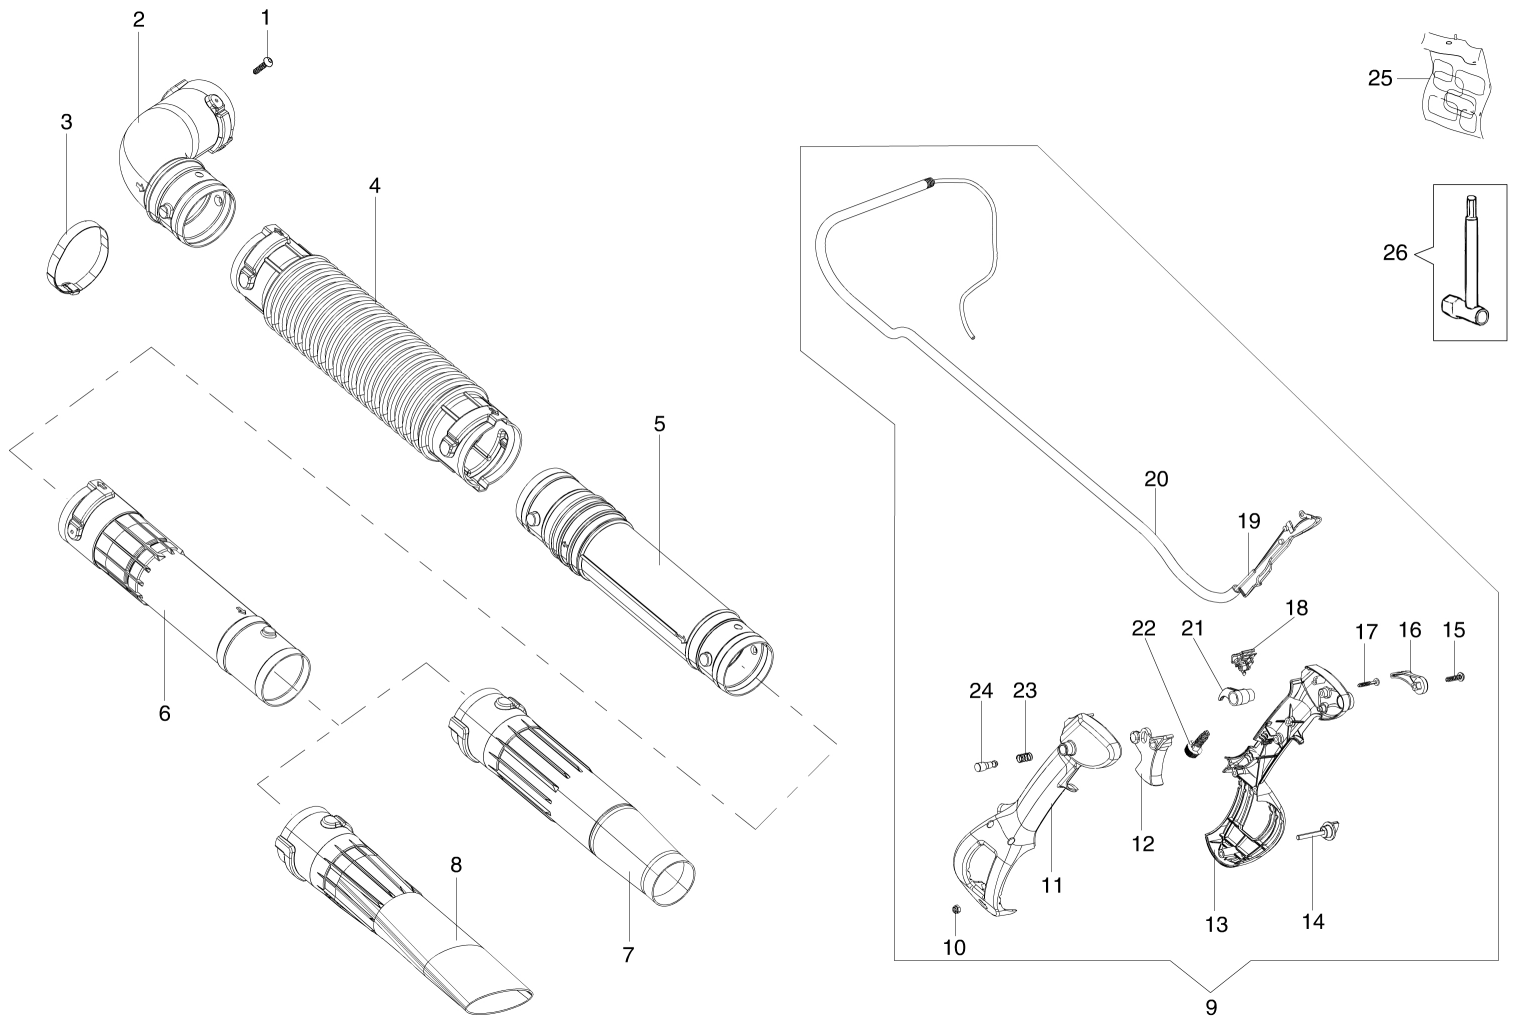

Illustration Fan assy

Ref.Nu	Qty	Part number	Description	Validity from	Validity till	Notes	Bulletin
1	4	3960091AR	Screw				
2	1	56560009R	Left cover			Rosso; Red	
3	1	3980012	Nut				
4	2	56510050R	Washer				
5	1	56560010R	Fan				
6	1	56560017R	Extension				
7	1	3818011AR	Washer				
8	1	56572007R	Left cover/tank			Rosso; Red	
9	1	56560078R	Washer				
10	1	3801013R	Screw				
11	2	3916005R	Washer				
12	2	3801012	Screw				

Illustration Blower lance assy and handle

Illustration Blower lance assy and handle

Ref.Nu	Qty	Part number	Description	Validity from	Validity till	Notes	Bulletin
1	2	3960121R	Screw				
2	1	56570008R	Elbow				
3	2	56570021R	Band				
4	1	56570011R	Tube				
5	1	56570036R	Complete hose				
6	1	56550127R	Tube				
7	1	56550073R	Tube				
8	1	56550133R	Tube				
9	1	56570014R	Complete handle				
10	1	3914003R	Nut				
11	1	56570013R	Half grip				
12	1	56550186AR	Throttle				
13	1	56570012R	Half grip				
14	1	56520031AR	Knob				
15	1	3960091AR	Screw				
16	1	56550184R	Stop lever				
17	5	3960067AR	Screw				
18	1	56570022R	Slide control				
19	1	56570015R	Throttle cable				
20	1	56570016R	Engine stop wire				
21	1	56560058R	Stopper				
22	1	56570032R	Adjuster assy				
23	1	4100098BR	Spring				
24	1	56550185R	Button				
25	1	56570068	Labels kit				
26	1	56570051R	Tool kit				

Illustration Frame

Ref.Nu	Qty	Part number	Description	Validity from	Validity till	Notes	Bulletin
1	1	56570002R	Support				
2	1	56570020R	Handle				
3	6	3918010R	Washer				
4	8	3960091AR	Screw				
5	2	56570019R	Spring support				
6	2	3960057R	Screw				
7	2	56570018R	Spring				
8	1	56570004R	Belt				
9	3	365200150A	Clamp				
10	1	56570003R	Frame				
11	3	3916006R	Washer				
12	3	3960099R	Screw				
13	2	50050047AR	Spring				
14	2	50170034R	Support				
15	2	56570009R	Belt				
16	1	56570007R	Guard				