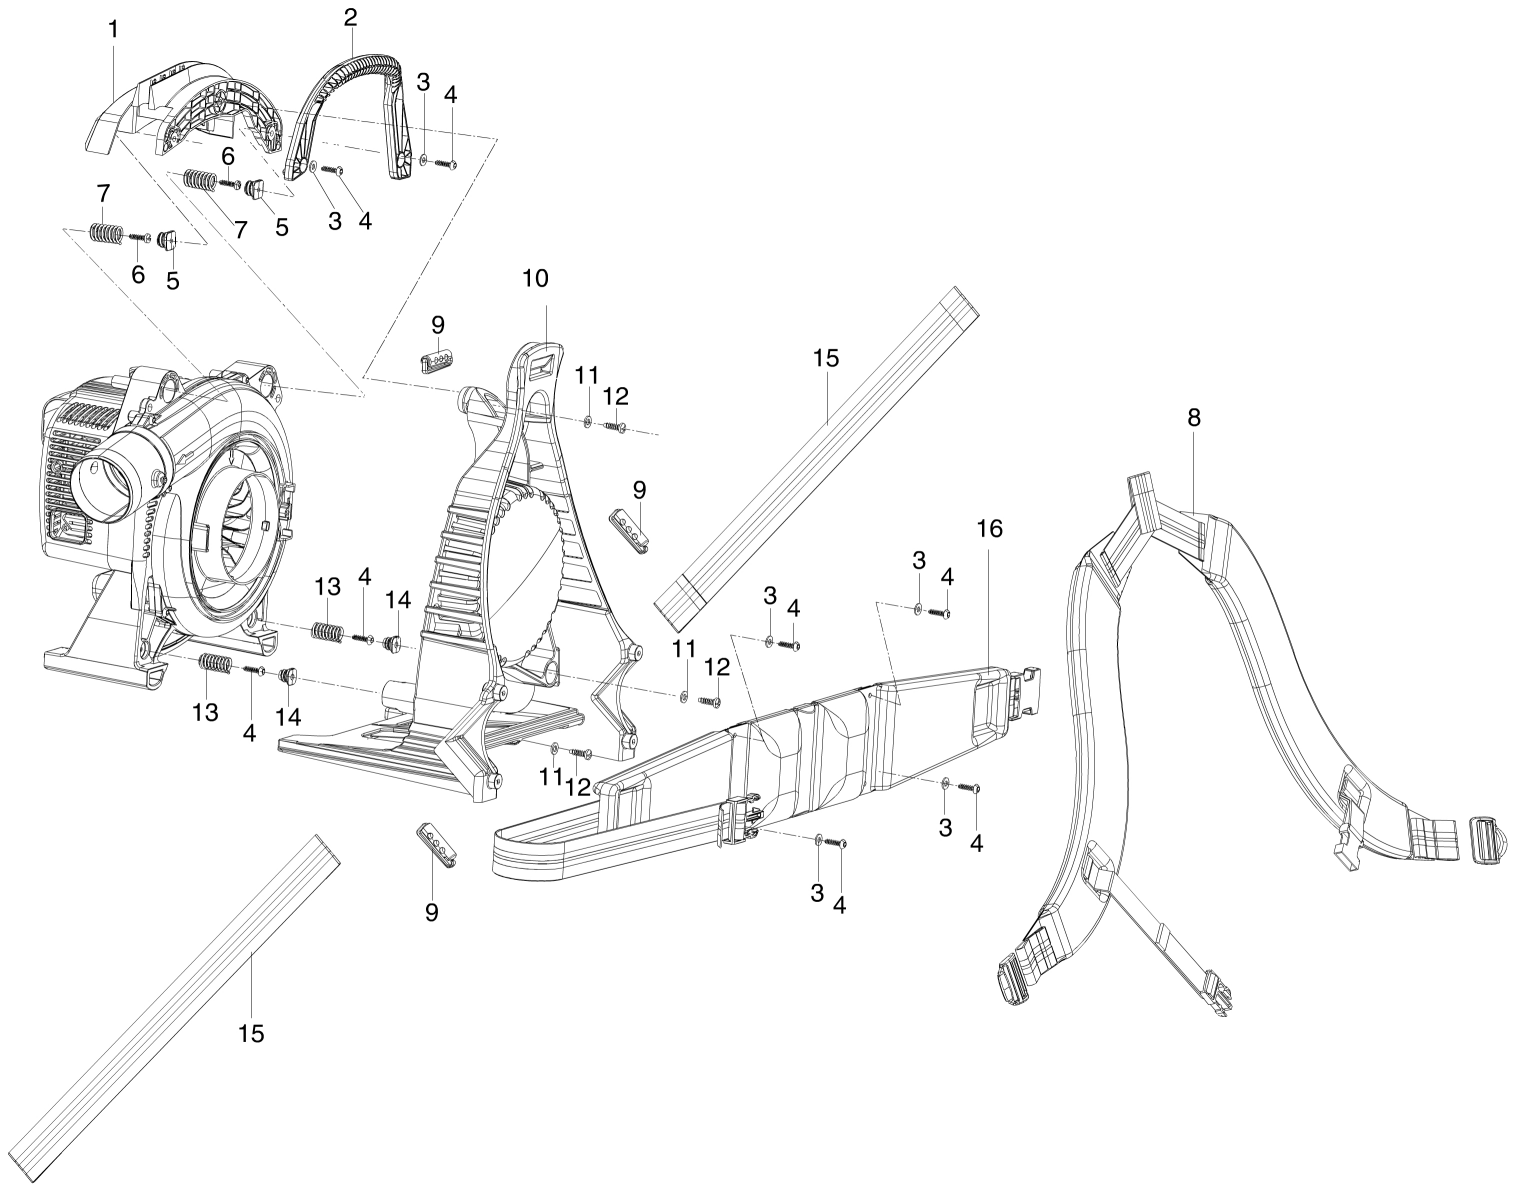

Illustration Fan assy

Ref.Nu	Qty	Part number	Description	Validity from	Validity till	Notes	Bulletin
1	4	3960091AR	Screw				
2	1	56560009R	Left cover			Rosso; Red	
3	1	3980012	Nut				
4	2	56510050R	Washer				
5	1	56560010R	Fan				
6	1	56560017R	Extension				
7	1	3818011AR	Washer				
8	1	56572007R	Left cover/tank			Rosso; Red	
9	1	56560078R	Washer				
10	1	3801013R	Screw				
11	2	3916005R	Washer				
12	2	3801012	Screw				

Illustration Blower lance assy and handle

Illustration Blower lance assy and handle

Ref.Nu	Qty	Part number	Description	Validity from	Validity till	Notes	Bulletin
1	2	3960121R	Screw				
2	1	56570008R	Elbow				
3	2	56570021R	Band				
4	1	56570011R	Tube				
5	1	56570036R	Complete hose				
6	1	56550127R	Tube				
7	1	56550073R	Tube				
8	1	56550133R	Tube				
9	1	56570014R	Complete handle				
10	1	3914003R	Nut				
11	1	56570013R	Half grip				
12	1	56550186AR	Throttle				
13	1	56570012R	Half grip				
14	1	56520031AR	Knob				
15	1	3960091AR	Screw				
16	1	56550184R	Stop lever				
17	5	3960067AR	Screw				
18	1	56570022R	Slide control				
19	1	56570015R	Throttle cable				
20	1	56570016R	Engine stop wire				
21	1	56560058R	Stopper				
22	1	56570032R	Adjuster assy				
23	1	4100098BR	Spring				
24	1	56550185R	Button				
25	1	56570068	Labels kit				
26	1	56570051R	Tool kit				

Illustration Frame

Ref.Nu	Qty	Part number	Description	Validity from	Validity till	Notes	Bulletin
1	1	56570002R	Support				
2	1	56570020R	Handle				
3	6	3918010R	Washer				
4	8	3960091AR	Screw				
5	2	56570019R	Spring support				
6	2	3960057R	Screw				
7	2	56570018R	Spring				
8	1	56570004R	Belt				
9	3	365200150A	Clamp				
10	1	56570003R	Frame				
11	3	3916006R	Washer				
12	3	3960099R	Screw				
13	2	50050047AR	Spring				
14	2	50170034R	Support				
15	2	56570009R	Belt				
16	1	56570007R	Guard				