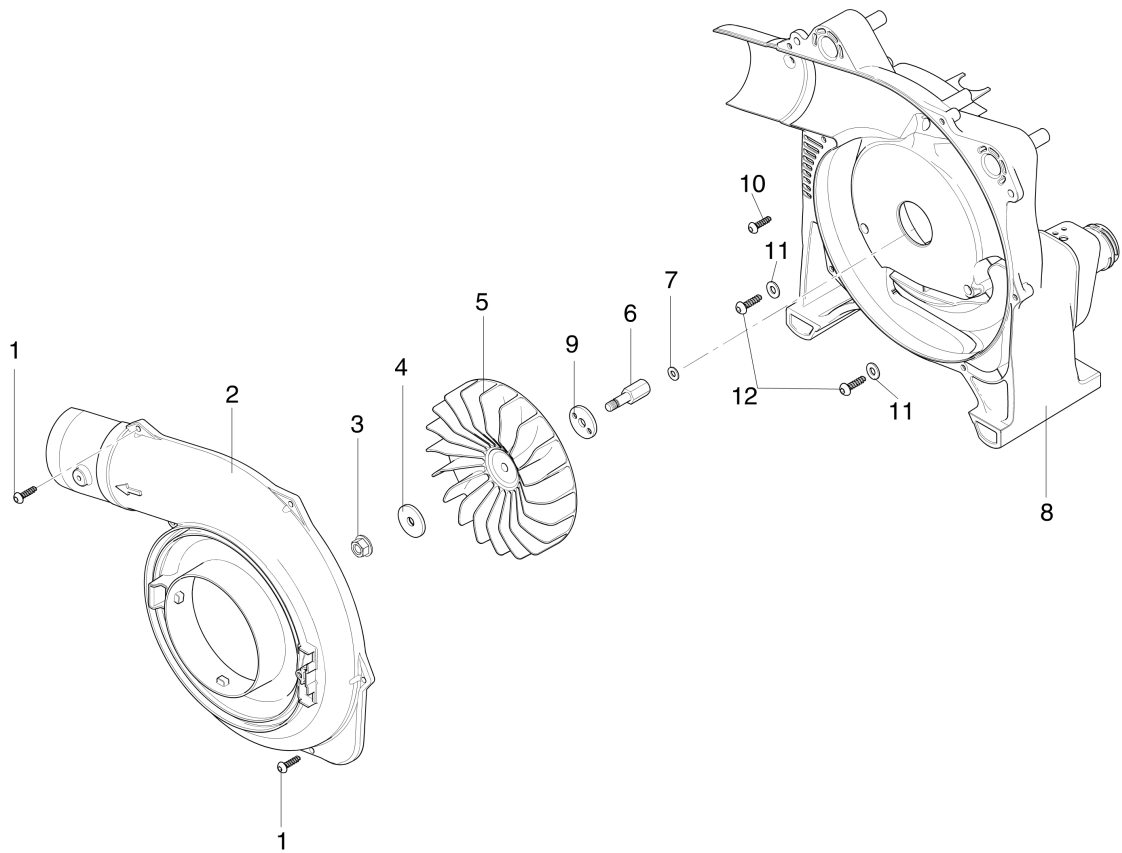

Illustration Air filter

Illustration Air filter

Ref.Nu	Qty	Part number	Description	Validity from	Validity till	Notes	Bulletin
1	2	56550115R	Gasket				
2	1	61240009DR	Insulator				
3	2	61200021AR	Gasket				
4	1	2318816BR	Carburetor WT-936A				
5	1	56560079R	Deflector				
6	1	56570059R	Gasket				
7	2	56570058R	Gasket				
8	1	56570049R	Flange				
9	1	3960121R	Screw				
10	1	56570041R	Starter lever				
11	1	56570047AR	Air filter support				
12	1	56570043R	Cover				
13	1	56570042R	Shutter				
14	2	3819006R	Washer				
15	2	3801012	Screw				
16	1	56570040R	Air filter flock				
17	1	56570037R	Air filter cover			Rosso; Red	
18	1	61330040AR	Screw				
19	1	56570045R	Tube				
20	1	2318817R	Air purge				
21	1	56570044R	Tube				
22	1	56570046R	Breather fuel pipe				
23	1	56560052R	Fuel hose				
24	1	4098377R	Band				
25	1	094600450R	Fuel filter				
26	1	61070079R	Tank cap				
27	1	61070006R	Gasket				
28	1	4161211R	Bush				
29	1	61070011AR	Breather valve				
30	1	320000004	Screw				
31	1	56572010	Air filter kit				

Illustration Fan assy

Ref.Nu	Qty	Part number	Description	Validity from	Validity till	Notes	Bulletin
1	4	3960091AR	Screw				
2	1	56560009R	Left cover			Rosso; Red	
3	1	3980012	Nut				
4	2	56510050R	Washer				
5	1	56560010R	Fan				
6	1	56560017R	Extension				
7	1	3818011AR	Washer				
8	1	56572007R	Left cover/tank			Rosso; Red	
9	1	56560078R	Washer				
10	1	3801013R	Screw				
11	2	3916005R	Washer				
12	2	3801012	Screw				