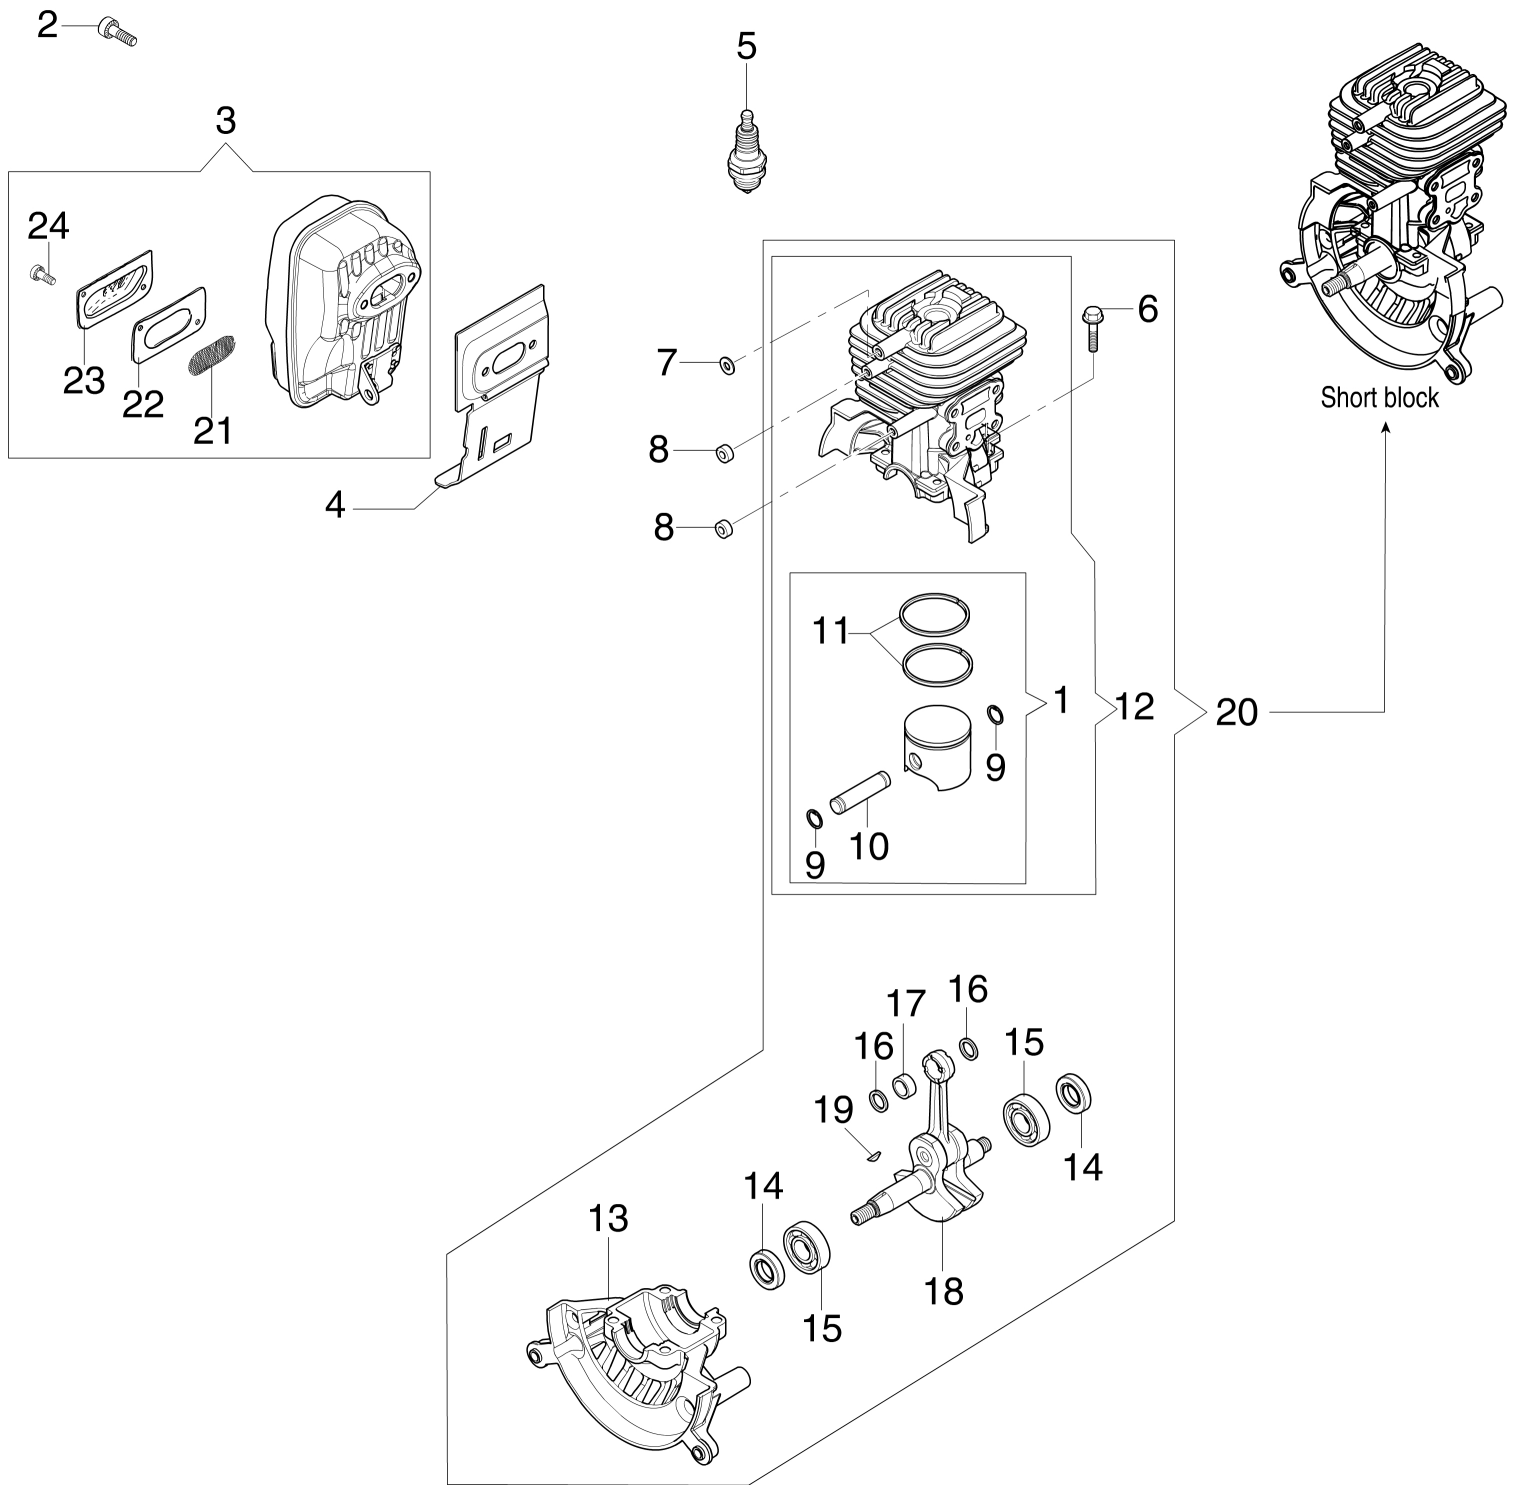

Carburetor WT-936A

Illustration Motor

Illustration Motor

Ref.Nu	Qty	Part number	Description	Validity from	Validity till	Notes	Bulletin
1	1	56552011A	Piston assy				
2	2	3801068R	Screw				
3	1	56560020BR	Complete muffler				
4	1	56550033R	Deflector				
5	1	3055101	Spark plug				
6	4	3801047	Screw				
7	4	3916004R	Washer				
8	2	61170014	Spacer				
9	2	093000167R	Ring				
10	1	072700045R	Piston pin				
11	2	61050046R	Piston ring				
12	2	56552012B	Complete cylinder				
13	1	56550064AR	Crankcase				
14	2	3050022AR	Seal ring				
15	2	3034009R	Bearing				
16	2	074000267AR	Spacer				
17	1	072700046R	Bearing				
18	1	56560001R	Crankshaft				
19	1	4098232R	Key				
20	1	56562009A	Short block				
21	1	56550143R	Flame screen				
22	1	56550159R	Gasket				
23	1	56560021AR	Deflector				
24	2	012000028	Screw				

Illustration Starter Assy

Illustration Starter assy

Ref.Nu	Qty	Part number	Description	Validity from	Validity till	Notes	Bulletin
1	1	61070019AR	Starter rope				
2	1	61200015R	Starter handle				
3	1	072700089R	Bushing				
4	1	61070036R	Spring				
5	1	61172004R	Complete pulley				
6	1	3960070AR	Screw				
7	1	094600054	Washer				
8	1	61170173R	Washer				
9	1	56560018AR	Cover			Rosso; Red	
10	3	3960091AR	Screw				
11	2	61070039R	Spring				
12	2	61070038R	Pawl				
13	1	56560034R	Clutch driver				
14	1	56550180R	Cap and spring				
15	1	56550145BR	Ignition coil				
16	1	56550134R	Flywheel				
17	2	4191069BR	Plate				
18	2	3960030	Screw				
19	1	56560055R	Cable				
20	1	56560057R	Cable				
21	1	3916004R	Washer				
22	1	006000315R	Washer				
23	1	3801007	Screw				