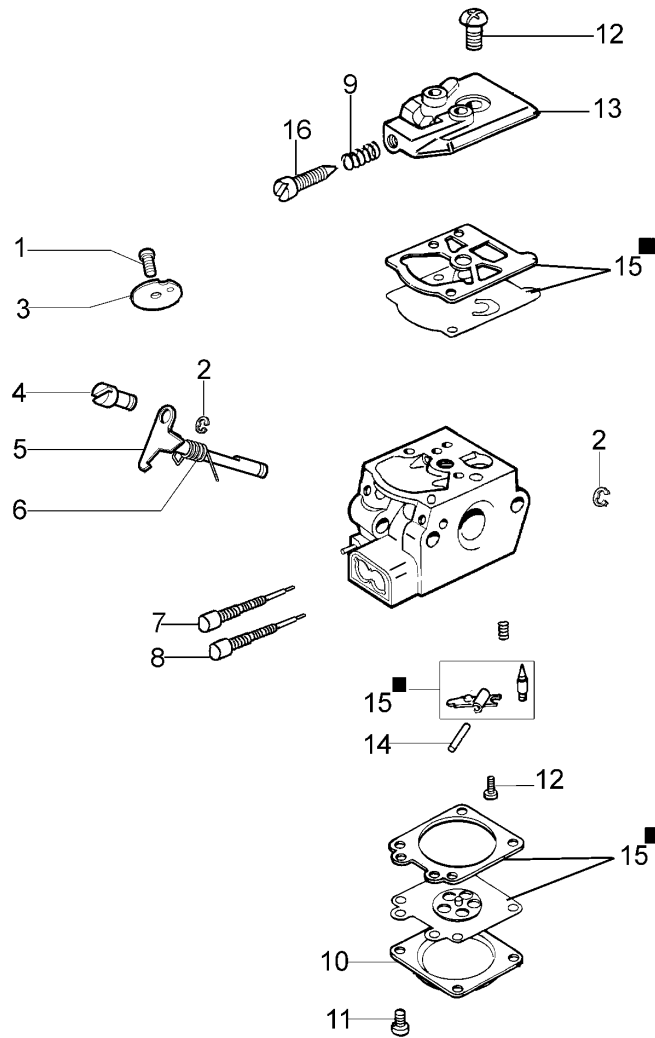

Illustration Fan assy

Ref.Nu	Qty	Part number	Description	Validity from	Validity till	Notes	Bulletin
1	4	3960091AR	Screw				
2	1	56560009R	Left cover			Rosso; Red	
3	1	3980012	Nut				
4	2	56510050R	Washer				
5	1	56560010R	Fan				
6	1	56560017R	Extension				
7	1	3818011AR	Washer				
8	1	56572007R	Left cover/tank			Rosso; Red	
9	1	56560078R	Washer				
10	1	3801013R	Screw				
11	2	3916005R	Washer				
12	2	3801012	Screw				

Illustration Blower lance assy and handle

Illustration Blower lance assy and handle

Ref.Nu	Qty	Part number	Description	Validity from	Validity till	Notes	Bulletin
1	2	3960121R	Screw				
2	1	56570008R	Elbow				
3	2	56570021R	Band				
4	1	56570011R	Tube				
5	1	56570036R	Complete hose				
6	1	56550127R	Tube				
7	1	56550073R	Tube				
8	1	56550133R	Tube				
9	1	56570014R	Complete handle				
10	1	3914003R	Nut				
11	1	56570013R	Half grip				
12	1	56550186AR	Throttle				
13	1	56570012R	Half grip				
14	1	56520031AR	Knob				
15	1	3960091AR	Screw				
16	1	56550184R	Stop lever				
17	5	3960067AR	Screw				
18	1	56570022R	Slide control				
19	1	56570015R	Throttle cable				
20	1	56570016R	Engine stop wire				
21	1	56560058R	Stopper				
22	1	56570032R	Adjuster assy				
23	1	4100098BR	Spring				
24	1	56550185R	Button				
25	1	56570068	Labels kit				
26	1	56570051R	Tool kit				

Illustration Frame

Ref.Nu	Qty	Part number	Description	Validity from	Validity till	Notes	Bulletin
1	1	56570002R	Support				
2	1	56570020R	Handle				
3	6	3918010R	Washer				
4	8	3960091AR	Screw				
5	2	56570019R	Spring support				
6	2	3960057R	Screw				
7	2	56570018R	Spring				
8	1	56570004R	Belt				
9	3	365200150A	Clamp				
10	1	56570003R	Frame				
11	3	3916006R	Washer				
12	3	3960099R	Screw				
13	2	50050047AR	Spring				
14	2	50170034R	Support				
15	2	56570009R	Belt				
16	1	56570007R	Guard				