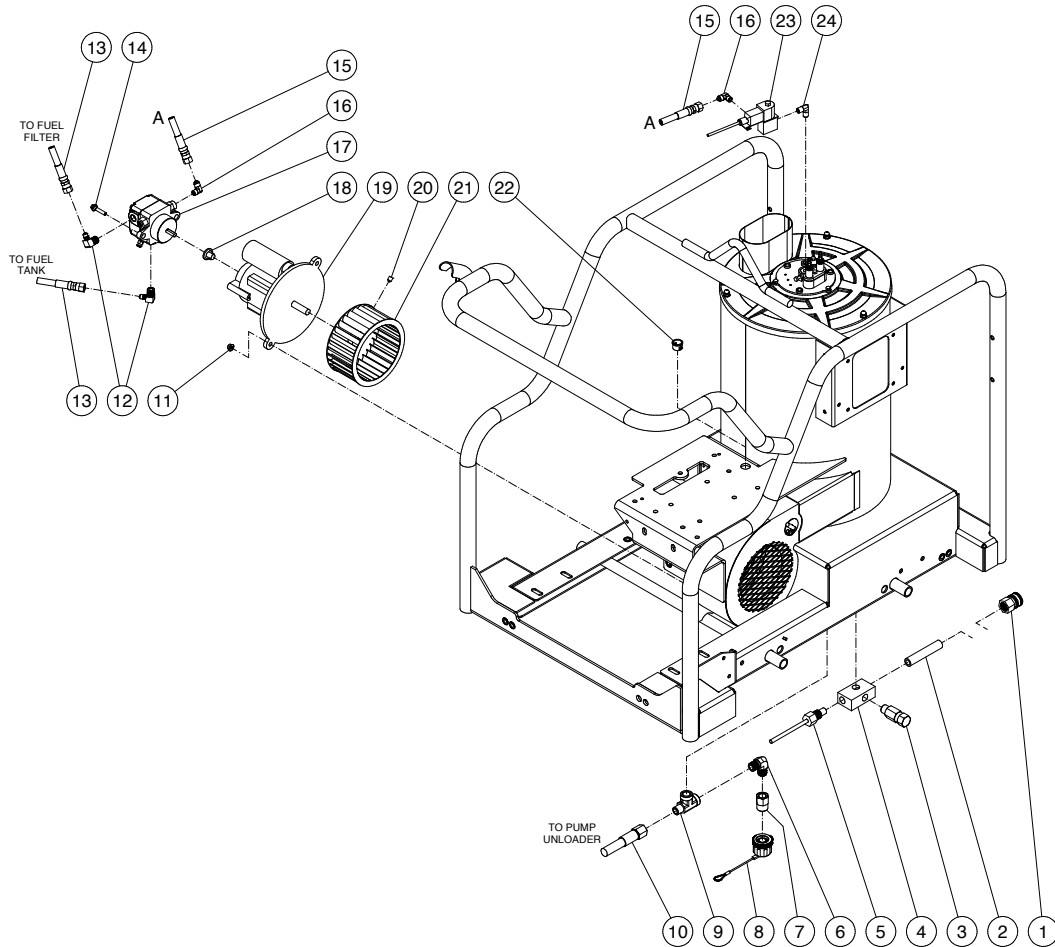

HOT WATER PRESSURE WASHER

HW204EMD

COIL DRAIN PLUG

REF. #	DESCRIPTION	PART #	QTY
1	Bolt	279526	1
2	Retaining Cable	330260	1
3	Snap Ring	330261	1
4	Hand Wheel	160239	1
5	Plug	240147	1
6	Back-Up Ring	250424	1
7	O-Ring	250423	1

HOT WATER PRESSURE WASHER

HW204EMD

HEAT EXCHANGER/BLOWER MOTOR

ITEM	DESCRIPTION	PART #	QTY
1	QC Socket	170004	1
2	Pipe Nipple	240165	1
3	Pressure Relief Valve	220272	1
4	Outlet Connector	240138	1
5	HI Limit Switch	320798	1
6	Elbow	240131	1
7	Adapter	230279	1
8	Drain Plug Assembly	8500218	1
9	Street Tee	230058	1
10	High Pressure Hose	150090	1
11	Nut	303022	2
12	Elbow	230237	2
13	Fuel Hose	150147	2
14	Elbow	278898	2