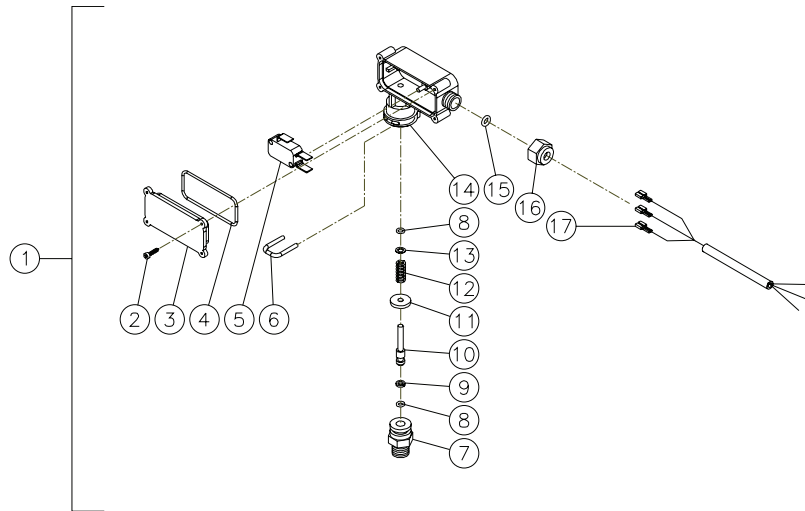

HOT WATER PRESSURE WASHER HW204EMD

UNLOADER

ITEM	DESCRIPTION	PART #	QTY
1	Screw	N/A	1
2	Plastic Knob	N/A	1
3	Knob	N/A	1
4	Spring	N/A	1
5	Spring Seat	N/A	1
6	Valve Rod	N/A	1
7	Support Ring	N/A	1
8	O-Ring	250651	1
9	Set Screw	80479	1
10	Jam Nut	N/A	1
11	Unloader Valve Body	N/A	1
12	O-Ring	250652	1
13	O-Ring	250163	1
14	Hose Barb	460869	1
15	O-Ring	SEE KIT	1
16	Stainless Steel Ball	SEE KIT	1
17	Spring	SEE KIT	1
18	O-Ring	250169	1
19	Outlet Banjo Bolt	80594	1
20	O-Ring	250653	1
21	Checking Valve	SEE KIT	1
22	Spring	SEE KIT	1
23	O-Ring	N/A	2
24	Outlet Connector	N/A	1
25	Inlet Banjo Bolt	8-0595	1
26	O-Ring	250602	1
27	Inlet Connector	SEE KIT	1
28	Swivel Nut	SEE KIT	1
29	Filter	190001	1
30	O-Ring	250654	1
31	By Pass Housing	N/A	1
32	O-Ring	N/A	1
33	O-Ring	250664	1
34	Valve Housing	N/A	1
35	Valve Seat	N/A	1
36	O-Ring	250656	1
37	Bullet	N/A	1
38	By Pass Jet Unloader	N/A	1
39	O-Ring	250655	1
40	Support Ring	N/A	1

HOT WATER PRESSURE WASHER

HW204EMD

PRESSURE SWITCH

REF. #	DESCRIPTION	PART #	QTY
1	Pressure Switch	22-0171	1
2	Screw	N/A	4
3	Cover	N/A	1
4	O-Ring (See 70-0306)	N/A Sep.	1
5	Micro Switch	N/A	1
6	Retainer Clip	N/A	1
7	Body	N/A	1
8	O-Ring (See 70-0306)	N/A Sep.	2
9	Back-Up Ring (See 70-0306)	N/A Sep.	1
10	Piston	N/A	1
11	Washer	N/A	1
12	Spring	49-0144	1
13	Washer	N/A	1
14	Plastic Housing	N/A	1
15	O-Ring (See 70-0306)	N/A Sep.	1
16	Nut	N/A	1
17	Wire Assembly	N/A	1
	O-Ring Repair Kit (inc. 4, 8-9, 15)	70-0306	