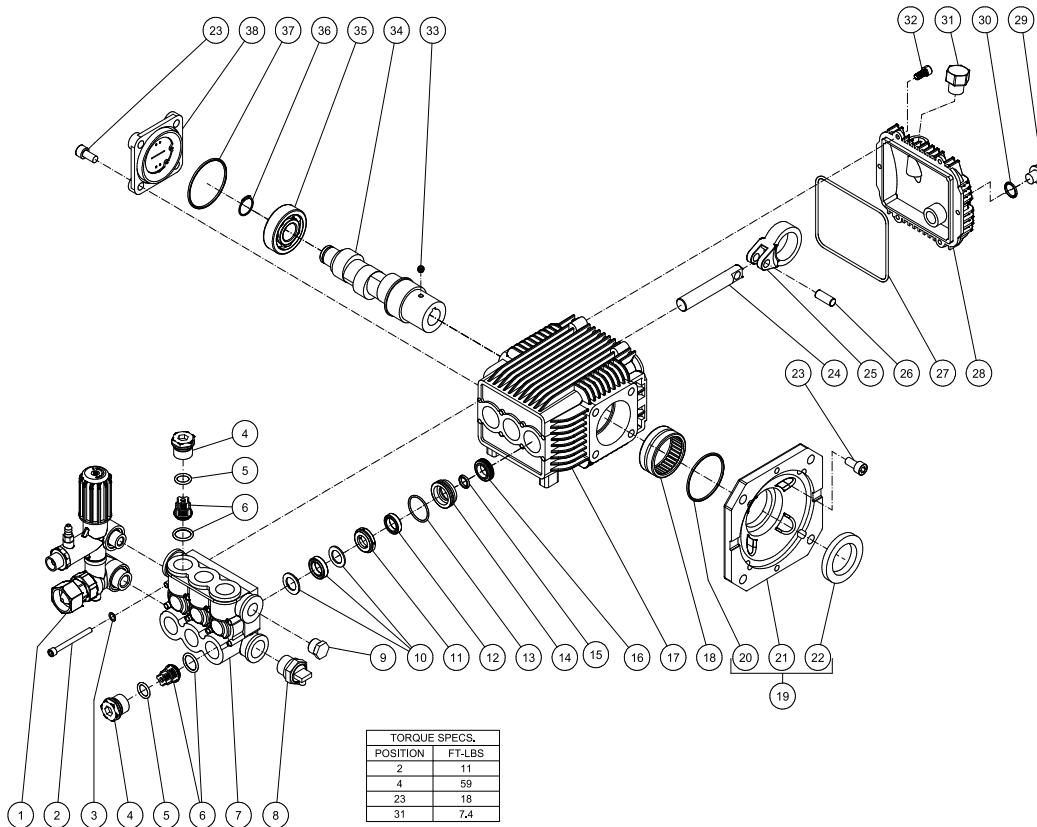

HOT WATER PRESSURE WASHER HW204EMD

PUMP ASSEMBLY

ITEM	DESCRIPTION	PART #	QTY
1	Danau Unloader With Chem Inj.	80628	1
2	Bolt	270898	8
3	Washer	280203	8
4	Valve Plug	390231	6
5	O-Ring	250622	6
6	Valve Assembly	700502	6
7	Manifold Head	461503	1
8	Relief Valve	220005	1
9	Plug	39010102	1
10	High Pressure Packing (see 70-0501)	SEE KIT	3
11	Seal Compaction Ring	461311	3
12	Low Pressure Seal (see 70-0501)	SEE KIT	3
13	O-Ring (see 70-0501)	SEE KIT	3
14	Retainer Ring	461312	3
15	O-Ring	250663	3
16	Oil Seal	461313	3
17	Crankcase	461617 N/A	1
18	Needle Bearing	480096	1

19	Danau Flange-Pump	380070	1
20	O-Ring	250603	1
21	Flange	N/A	1
22	Oil Seal	260385	1
23	Bolt	278431	8
24	Piston - Coated	461504	3
25	Connecting Rod	461595 N/A	3
26	Piston- Pin	461505	3
27	O-Ring	250604	1
28	Crankcase Cover	461594	1
29	Drain Plug	390376	1
30	O-Ring	250606	1
31	Oil Cap	461593	1
32	Bolt	278401	6
33	Set Screw	278886	1
34	Crankshaft	N/A	1
35	Ball Bearing	480102	1
36	Snap Ring	46-1596	1
37	I-Ring	25-0634	1
38	Sight Glass Assembly	46-1597	1