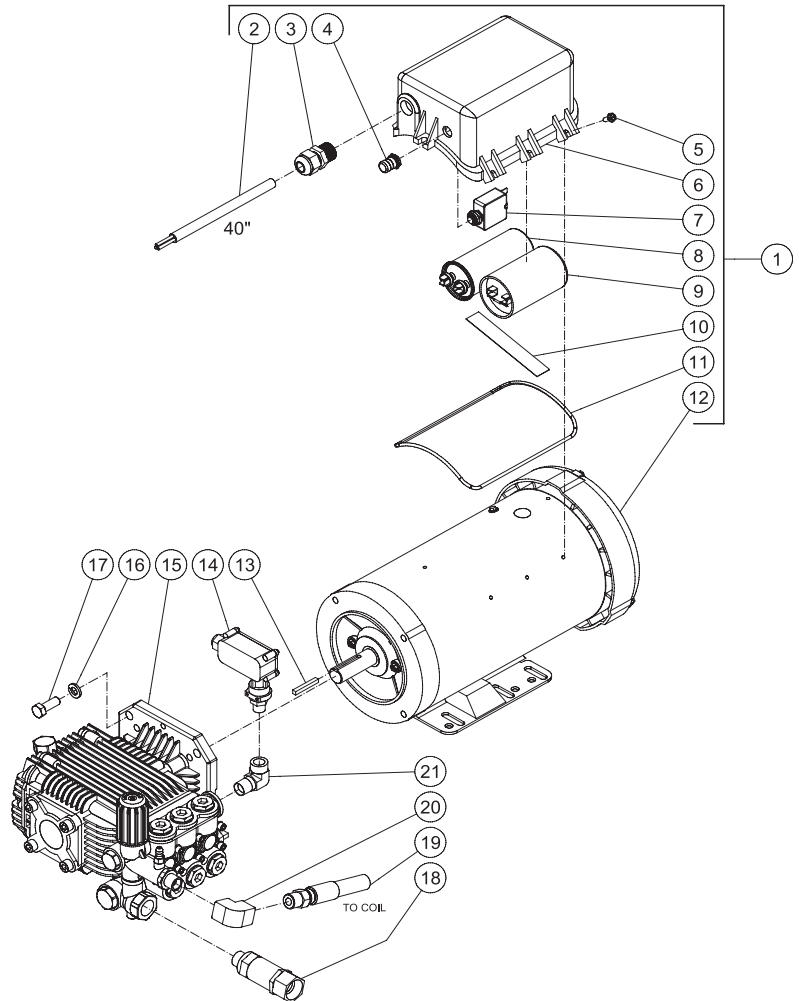

HOT WATER PRESSURE WASHER

HW204EMD

FRAME ASSEMBLY

ITEM	DESCRIPTION	PART #	QTY
1	Electric Cord (1500 PSI)	320215	1
-	Electric Cord (1000 PSI)	320268	1
-	Electric Cord (2000 PSI)	320333	1
2	Electric Box Assembly	N/A	1
3	Motor Pump Assy	N/A	1
4	Bolt	270066	8
5	Washer	280003	20
6	Locknut	300157	10
7	Bolt	270015	2
8	Bolt	279550	1
9	Push/Pull Toggle Clamp	330400	1
10	Lockwasher	290007	4
11	Locknut	300155	2
12	Hose Clip	420052	1
13	Bolt	271201	1
14	Fuel Hose	150147	2
15	Bolt	270067	2
16	Nozzle Holder	201276A01	1
17	Grommet	330001	5
18	Fuel Tank Assembly	N/A	1
19	Collar	330351	4
20	Wheel	140130	4
21	Axle	200524	2
22	Bolt	270072	4
23	Hose Reel Mounting Bracket	201395A42	1
24	Heat Exchanger/Blower Motor Assembly	N/A	1

HOT WATER PRESSURE WASHER HW204EMD

MOTOR ASSEMBLY

ITEM	DESCRIPTION	PART #	QTY
1	Motor Assembly - 1.5Hp (Inc 2-12) (1002)	8500213	1
-	Motor Assembly - 2.0Hp (Inc 2-12) (1502)	8500215	1
2	Cord *(Four Feet Required)	320440	1
3	Strain Relief	320437	1
4	Boot, Circuit Breaker	320441	1
5	Hwhs-Type F-Zinc #10-32 X 1/2	278389	8
6	Motor Conduit & Capacitor Box	520041A01	1
7	Circuit Breaker - 25A (1502, 2000)	320439	1
-	Circuit Breaker - 20A (1002)	320438	1
8	Capaciter - Run 3.0 & 4.0 Hp (W/ Motor) (2000)	320450	1
-	Capaciter - Run 1.5 & 2.0 Hp (W/ Motor) (1002, 1502)	320413	1
9	Capaciter - Start 3.0 & 4.0 Hp (W/ Motor) (2000)	320449	1
-	Capaciter - Start 2.0 Hp (W/ Motor) (1502)	320412	1
10	Strap - Motor Box	520042	1
11	O-Ring	250338	1
12	Motor 4.0 Hp Tefc 230V (2000)	N/A	1
-	Motor 1.5 Hp UI-1776 Tefc 120V (1002)	N/A	1
-	Motor 2.0 Hp UI-1776 Tefc 120V (1502)	N/A	1
13	Key 3/16" X 1-3/8"	430072	1
14	Press Switch 14 Bar	220171	1
15	Pump - Dd Elec 2.5Gpm @ 3000Psi (2000)	30420	1