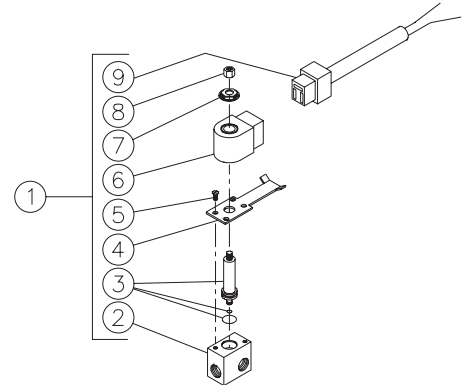

FUEL SOLENOID

REF. #	DESCRIPTION	PART #	QTY
1	Solenoid Complete-120V	44-0101	1
2	Solenoid Body	46-1013	1
3	Solenoid Pistol	46-1012	1
4	Solenoid Base	46-1014	1
5	Screw (see 44-0101)	N/A Sep.	2
6	Solenoid Coil-120V	46-1020	1
7	Spring (see 44-0101)	N/A Sep.	1
8	Piston Nut	46-1016	1
9	Din Connector Cord	32-0443	1