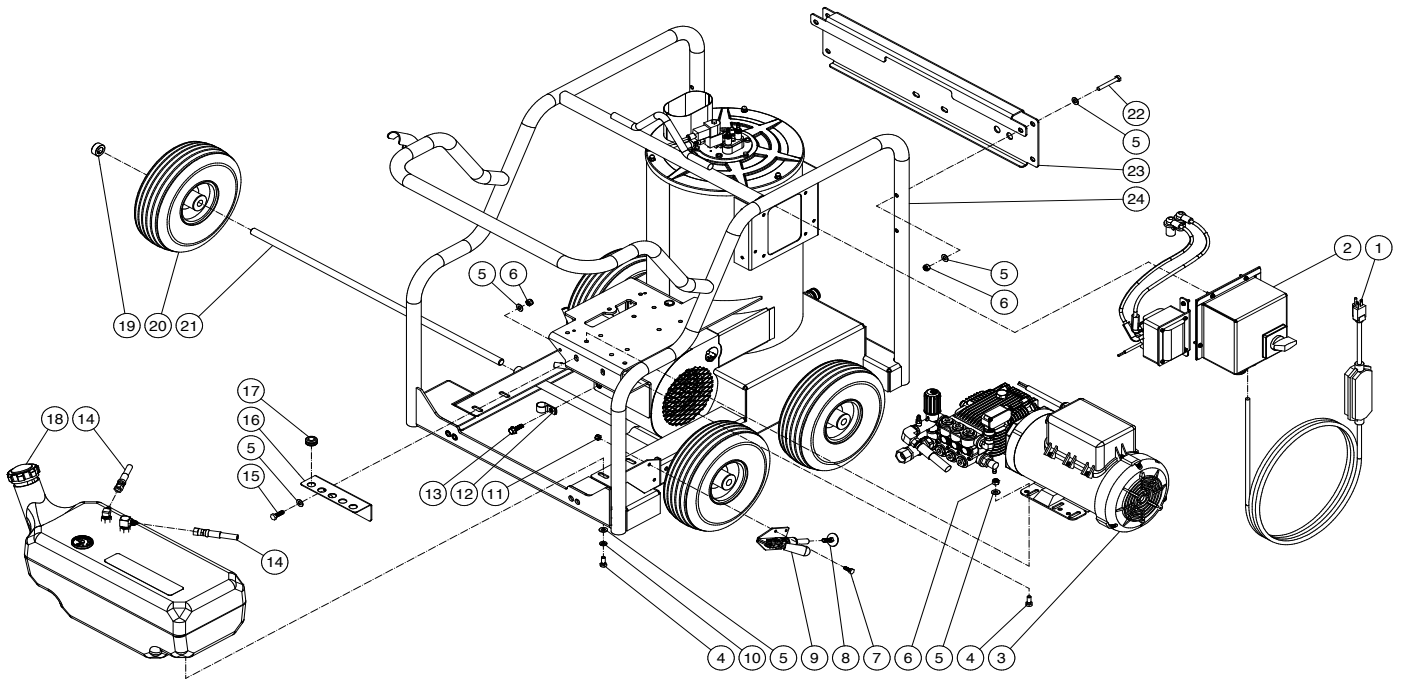

HOT WATER PRESSURE WASHER

HW204EMD

FRAME ASSEMBLY

ITEM	DESCRIPTION	PART #	QTY
1	Electric Cord (1500 PSI)	320215	1
-	Electric Cord (1000 PSI)	320268	1
-	Electric Cord (2000 PSI)	320333	1
2	Electric Box Assembly	N/A	1
3	Motor Pump Assy	N/A	1
4	Bolt	270066	8
5	Washer	280003	20
6	Locknut	300157	10
7	Bolt	270015	2
8	Bolt	279550	1
9	Push/Pull Toggle Clamp	330400	1
10	Lockwasher	290007	4
11	Locknut	300155	2
12	Hose Clip	420052	1
13	Bolt	271201	1
14	Fuel Hose	150147	2
15	Bolt	270067	2
16	Nozzle Holder	201276A01	1
17	Grommet	330001	5
18	Fuel Tank Assembly	N/A	1
19	Collar	330351	4
20	Wheel	140130	4
21	Axle	200524	2
22	Bolt	270072	4
23	Hose Reel Mounting Bracket	201395A42	1
24	Heat Exchanger/Blower Motor Assembly	N/A	1

HOT WATER PRESSURE WASHER HW204EMD

MOTOR ASSEMBLY

ITEM	DESCRIPTION	PART #	QTY
1	Motor Assembly - 1.5Hp (Inc 2-12) (1002)	8500213	1
-	Motor Assembly - 2.0Hp (Inc 2-12) (1502)	8500215	1
2	Cord *(Four Feet Required)	320440	1
3	Strain Relief	320437	1
4	Boot, Circuit Breaker	320441	1
5	Hwhs-Type F-Zinc #10-32 X 1/2	278389	8
6	Motor Conduit & Capacitor Box	520041A01	1
7	Circuit Breaker - 25A (1502, 2000)	320439	1
-	Circuit Breaker - 20A (1002)	320438	1
8	Capaciter - Run 3.0 & 4.0 Hp (W/ Motor) (2000)	320450	1
-	Capaciter - Run 1.5 & 2.0 Hp (W/ Motor) (1002, 1502)	320413	1
9	Capaciter - Start 3.0 & 4.0 Hp (W/ Motor) (2000)	320449	1
-	Capaciter - Start 2.0 Hp (W/ Motor) (1502)	320412	1
10	Strap - Motor Box	520042	1
11	O-Ring	250338	1
12	Motor 4.0 Hp Tefc 230V (2000)	N/A	1
-	Motor 1.5 Hp UI-1776 Tefc 120V (1002)	N/A	1
-	Motor 2.0 Hp UI-1776 Tefc 120V (1502)	N/A	1
13	Key 3/16" X 1-3/8"	430072	1
14	Press Switch 14 Bar	220171	1
15	Pump - Dd Elec 2.5Gpm @ 3000Psi (2000)	30420	1