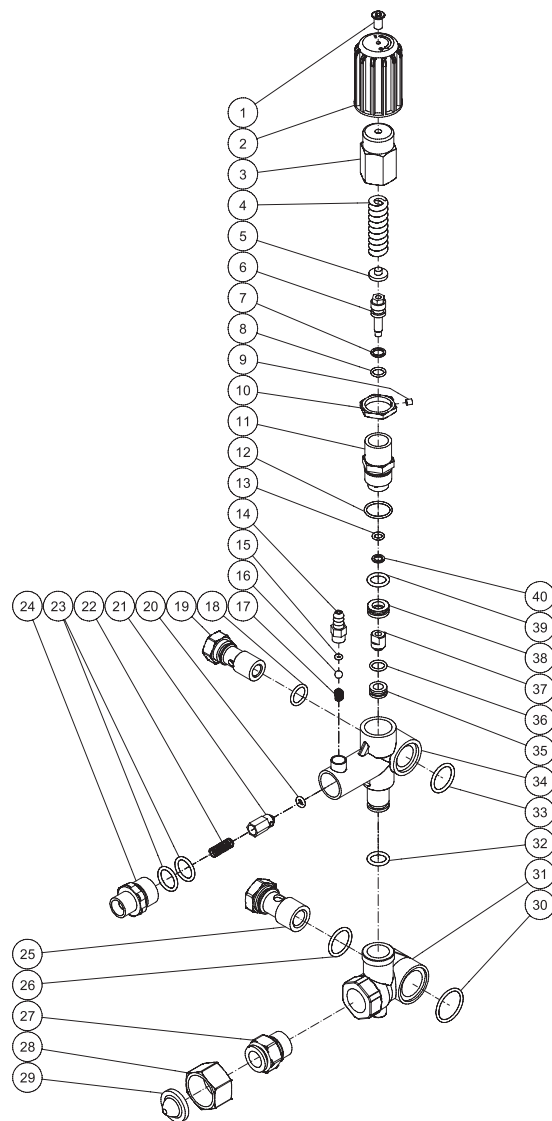

HOT WATER PRESSURE WASHER HW204EMD

UNLOADER

ITEM	DESCRIPTION	PART #	QTY
1	Screw	N/A	1
2	Plastic Knob	N/A	1
3	Knob	N/A	1
4	Spring	N/A	1
5	Spring Seat	N/A	1
6	Valve Rod	N/A	1
7	Support Ring	N/A	1
8	O-Ring	250651	1
9	Set Screw	80479	1
10	Jam Nut	N/A	1
11	Unloader Valve Body	N/A	1
12	O-Ring	250652	1
13	O-Ring	250163	1
14	Hose Barb	460869	1
15	O-Ring	SEE KIT	1
16	Stainless Steel Ball	SEE KIT	1
17	Spring	SEE KIT	1
18	O-Ring	250169	1
19	Outlet Banjo Bolt	80594	1
20	O-Ring	250653	1
21	Checking Valve	SEE KIT	1
22	Spring	SEE KIT	1
23	O-Ring	N/A	2
24	Outlet Connector	N/A	1
25	Inlet Banjo Bolt	8-0595	1
26	O-Ring	250602	1
27	Inlet Connector	SEE KIT	1
28	Swivel Nut	SEE KIT	1
29	Filter	190001	1
30	O-Ring	250654	1
31	By Pass Housing	N/A	1
32	O-Ring	N/A	1
33	O-Ring	250664	1
34	Valve Housing	N/A	1
35	Valve Seat	N/A	1
36	O-Ring	250656	1
37	Bullet	N/A	1
38	By Pass Jet Unloader	N/A	1
39	O-Ring	250655	1
40	Support Ring	N/A	1