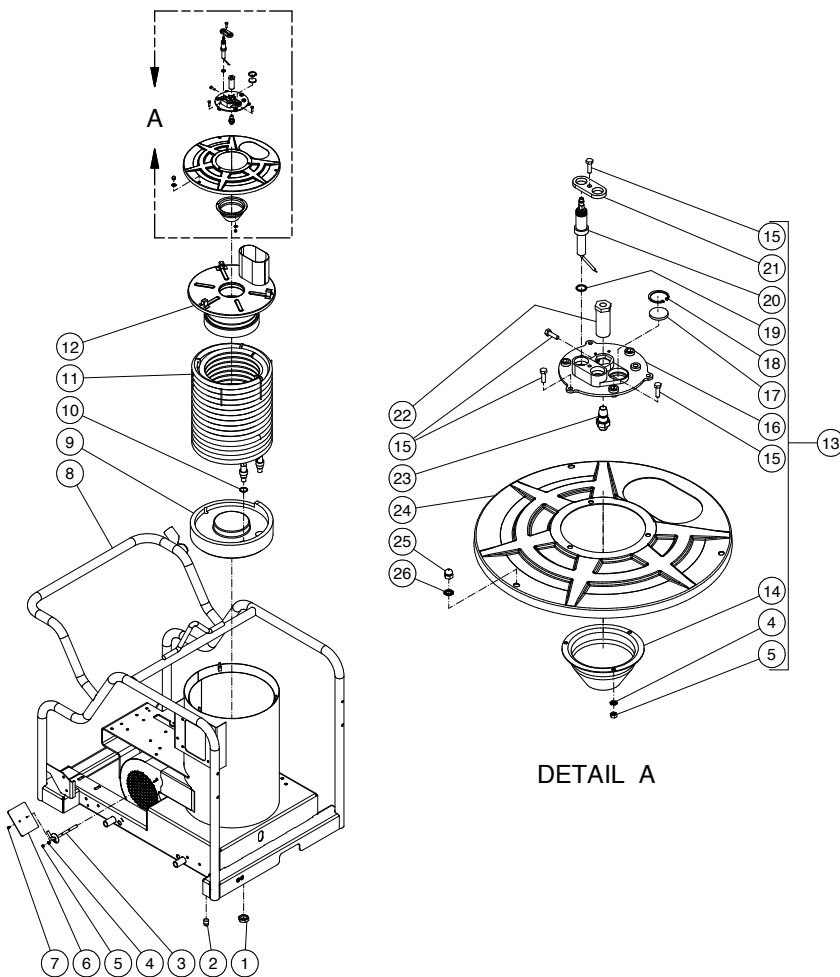

HOT WATER PRESSURE WASHER

HW204EMD

COIL DRAIN PLUG

REF. #	DESCRIPTION	PART #	QTY
1	Bolt	279526	1
2	Retaining Cable	330260	1
3	Snap Ring	330261	1
4	Hand Wheel	160239	1
5	Plug	240147	1
6	Back-Up Ring	250424	1
7	O-Ring	250423	1

HOT WATER PRESSURE WASHER

HW204EMD

HEAT EXCHANGER/BLOWER MOTOR

ITEM	DESCRIPTION	PART #	QTY
1	QC Socket	170004	1
2	Pipe Nipple	240165	1
3	Pressure Relief Valve	220272	1
4	Outlet Connector	240138	1
5	HI Limit Switch	320798	1
6	Elbow	240131	1
7	Adapter	230279	1
8	Drain Plug Assembly	8500218	1
9	Street Tee	230058	1
10	High Pressure Hose	150090	1
11	Nut	303022	2
12	Elbow	230237	2
13	Fuel Hose	150147	2
14	Elbow	278898	2

HOT WATER PRESSURE WASHER

HW204EMD

BOILER ASSEMBLY

ITEM	DESCRIPTION	PART #	QTY
1	Nut	300121	2
2	Plug	240034	1
3	Air Diverter Stem	200377A01	1
4	Star Washer	281009	4
5	Nut	306001	4
6	Air Diverter	200378A01	1
7	Bolt	278879	2
8	Frame	50343A42	1
9	Insulation	330267	1
10	Washer	280521	2
11	Heat Exchanger Coil	660009	1
12	Exhaust Chimney	201264	1
13	Electrode Assembly-No Wires (Inc 4, 5, 14-21)	8500411	1
-	Electrode Assembly (Inc 5, 20-26)	8500415	1
14	Cone	200373	1
15	Bolt	278878	8
16	Electrode Plate	380065	1
17	Sight Glass	330252	1
18	Snap Ring	330254	1
19	Washer	280523	2
20	Electrode	320987	2
21	Electrode Bracket	201094A01	1
22	Fuel Nozzle Holder	230292	1
23	Fuel Nozzle 1.10 60DEG B (1000)	180268	1
-	Fuel Nozzle 1.00 60DEG B (1500)	180321	1
-	Fuel Nozzle 1.25 60DEG B (2000)	180310	1
24	Top Pan	201263	1
25	Acorn Nut	306002	3
26	Lockwasher	281028	3