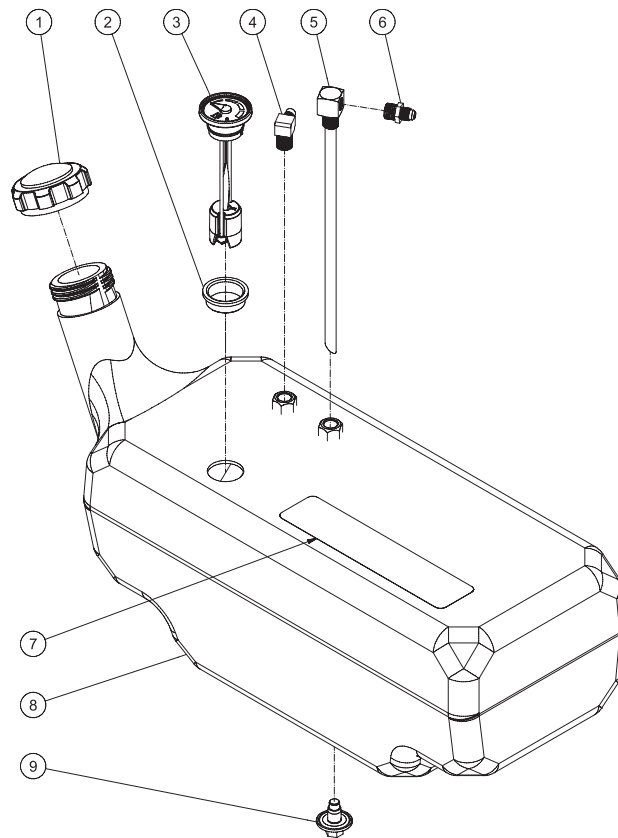

HOT WATER PRESSURE WASHER

HW204EMD

FUEL TANK

ITEM	DESCRIPTION	PART #	QTY
1	Fuel Cap	120033	1
2	Fuel Gauge Grommet	330255	1
3	Fuel Gauge	220475	1
4	Elbow	230237	1
5	Fuel Pick Up	330296	1
6	Nipple	230247	1
7	Decal-CAUTION: Risk of Fire (see 71-0058)	N/A	1
8	Fuel Tank	120242	1
9	Drain Plug	683204	1