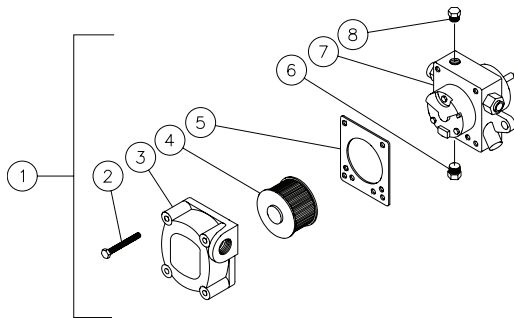

HOT WATER PRESSURE WASHER

HW204EMD

GUN/WAND/HOSE ASSEMBLY

ITEM	DESCRIPTION	PART #	QTY
1	Gun	160445	1
2	Quick Connect	170005	1
3	QC Socket	170004	1
4	Hose	150145	1
5	Quick Connect	170006	1
6	Lance Assembly	160366	1
7	Nozzle 00040 (1000)	180397	1
-	Nozzle 15040 (1000)	180399	1
-	Nozzle 40040 (1000)	180401	1
-	Nozzle 00030 (1500)	180387	1
-	Nozzle 15030 (1500)	180388	1
-	Nozzle 40030 (1500)	180391	1
-	Nozzle 00035 (2000)	180392	1
-	Nozzle 15035 (2000)	180393	1
-	Nozzle 40035 (2000)	180396	1

HOT WATER PRESSURE WASHER

HW204EMD

FUEL TANK

ITEM	DESCRIPTION	PART #	QTY
1	Fuel Cap	120033	1
2	Fuel Gauge Grommet	330255	1
3	Fuel Gauge	220475	1
4	Elbow	230237	1
5	Fuel Pick Up	330296	1
6	Nipple	230247	1
7	Decal-CAUTION: Risk of Fire (see 71-0058)	N/A	1
8	Fuel Tank	120242	1
9	Drain Plug	683204	1

HOT WATER PRESSURE WASHER HW204EMD

FUEL PUMP

REF. #	DESCRIPTION	PART #	QTY
1	Fuel Pump Complete	3-0020	1
2	Cover Screw	46-1006	4
3	Cover	46-1005	1
4	Strainer	19-0034	1
5	Cover Gasket	26-0109	1
6	Plug	24-0044	2
7	Body	N/A	1
8	Plug	24-0082	1