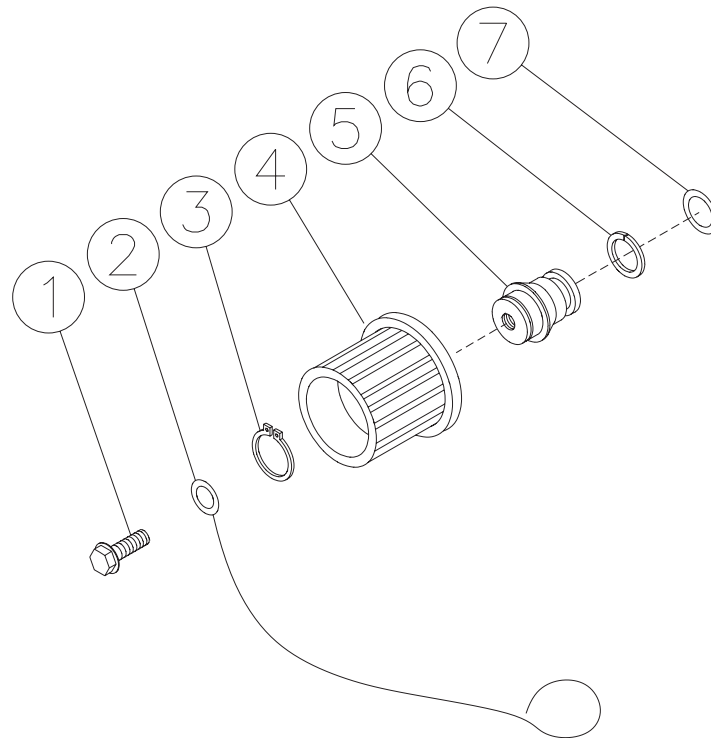

HOT WATER PRESSURE WASHER

HW204EMD

PRESSURE SWITCH

REF. #	DESCRIPTION	PART #	QTY
1	Pressure Switch	22-0171	1
2	Screw	N/A	4
3	Cover	N/A	1
4	O-Ring (See 70-0306)	N/A Sep.	1
5	Micro Switch	N/A	1
6	Retainer Clip	N/A	1
7	Body	N/A	1
8	O-Ring (See 70-0306)	N/A Sep.	2
9	Back-Up Ring (See 70-0306)	N/A Sep.	1
10	Piston	N/A	1
11	Washer	N/A	1
12	Spring	49-0144	1
13	Washer	N/A	1
14	Plastic Housing	N/A	1
15	O-Ring (See 70-0306)	N/A Sep.	1
16	Nut	N/A	1
17	Wire Assembly	N/A	1
	O-Ring Repair Kit (inc. 4, 8-9, 15)	70-0306	

HOT WATER PRESSURE WASHER

HW204EMD

COIL DRAIN PLUG

REF. #	DESCRIPTION	PART #	QTY
1	Bolt	279526	1
2	Retaining Cable	330260	1
3	Snap Ring	330261	1
4	Hand Wheel	160239	1
5	Plug	240147	1
6	Back-Up Ring	250424	1
7	O-Ring	250423	1