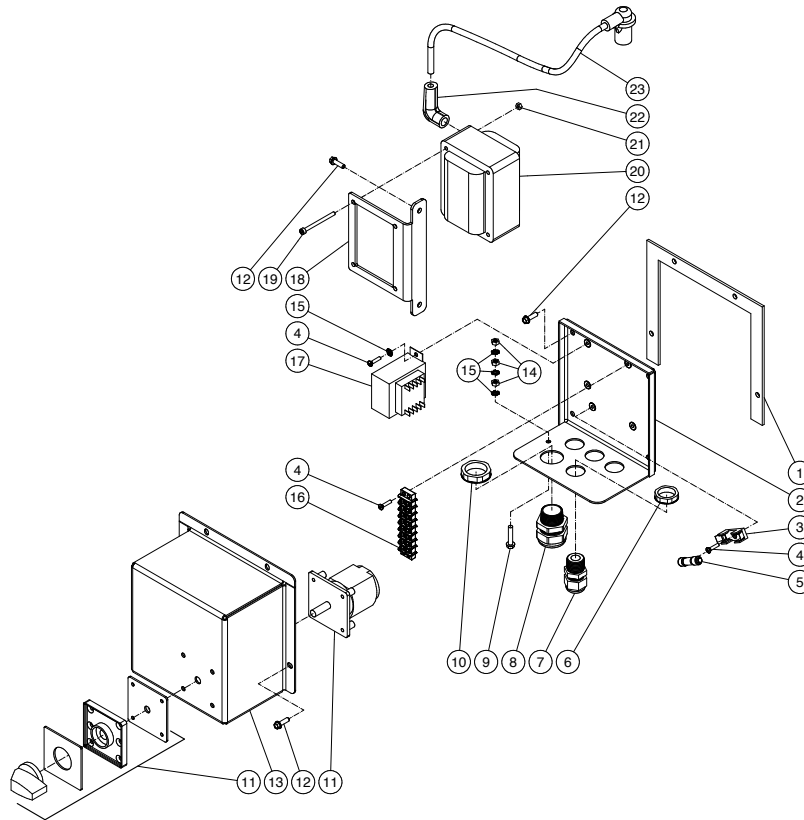

FUEL SOLENOID

REF. #	DESCRIPTION	PART #	QTY
1	Solenoid Complete-120V	44-0101	1
2	Solenoid Body	46-1013	1
3	Solenoid Pistol	46-1012	1
4	Solenoid Base	46-1014	1
5	Screw (see 44-0101)	N/A Sep.	2
6	Solenoid Coil-120V	46-1020	1
7	Spring (see 44-0101)	N/A Sep.	1
8	Piston Nut	46-1016	1
9	Din Connector Cord	32-0443	1

HOT WATER PRESSURE WASHER

HW204EMD

ELECTRICAL BOX ASSEMBLY

ITEM	DESCRIPTION	PART #	QTY	13	Electric Box Cover	201309A01	1
1	Gasket/ Electric Box	260384	1	14	Hex Nut	306001	3
2	Electric Box Back	201308A01	1	15	External Tooth Lockwasher	281009	5
3	Fuse Holder	320710	1	16	Terminal Strip	320436	1
4	Pphms-BI Oxide #6-32x3/4	278881	5	17	Transformer 240v To 120v	320704	1
5	Fuse-0.15 AMP	320711	1	18	Igniter Bracket	201306A01	1
6	Electrical Locknut	320108	4	19	Shcs - Gr12.9 M4-0.7p X 50mm	278899	4
7	Strain Relief	320437	4	20	Ignitor 220v/60hz	440081	1
8	Cord Relief	90046	1	21	Nut - Zinc M4-0.7	300137	4
9	Hhcs Zinc Gr8.8 M5 - 0.80p X 25mm	278807	1	22	90 Degree Spark Plug Boot	440118	2
10	Electrical Locknut	320292	1	23	Wire Assy - Electrode	320988	2
11	Cam Switch	320435	1				
12	Hhcs - Gr8.8 M5-0.8p X 16mm Black	279526	10				