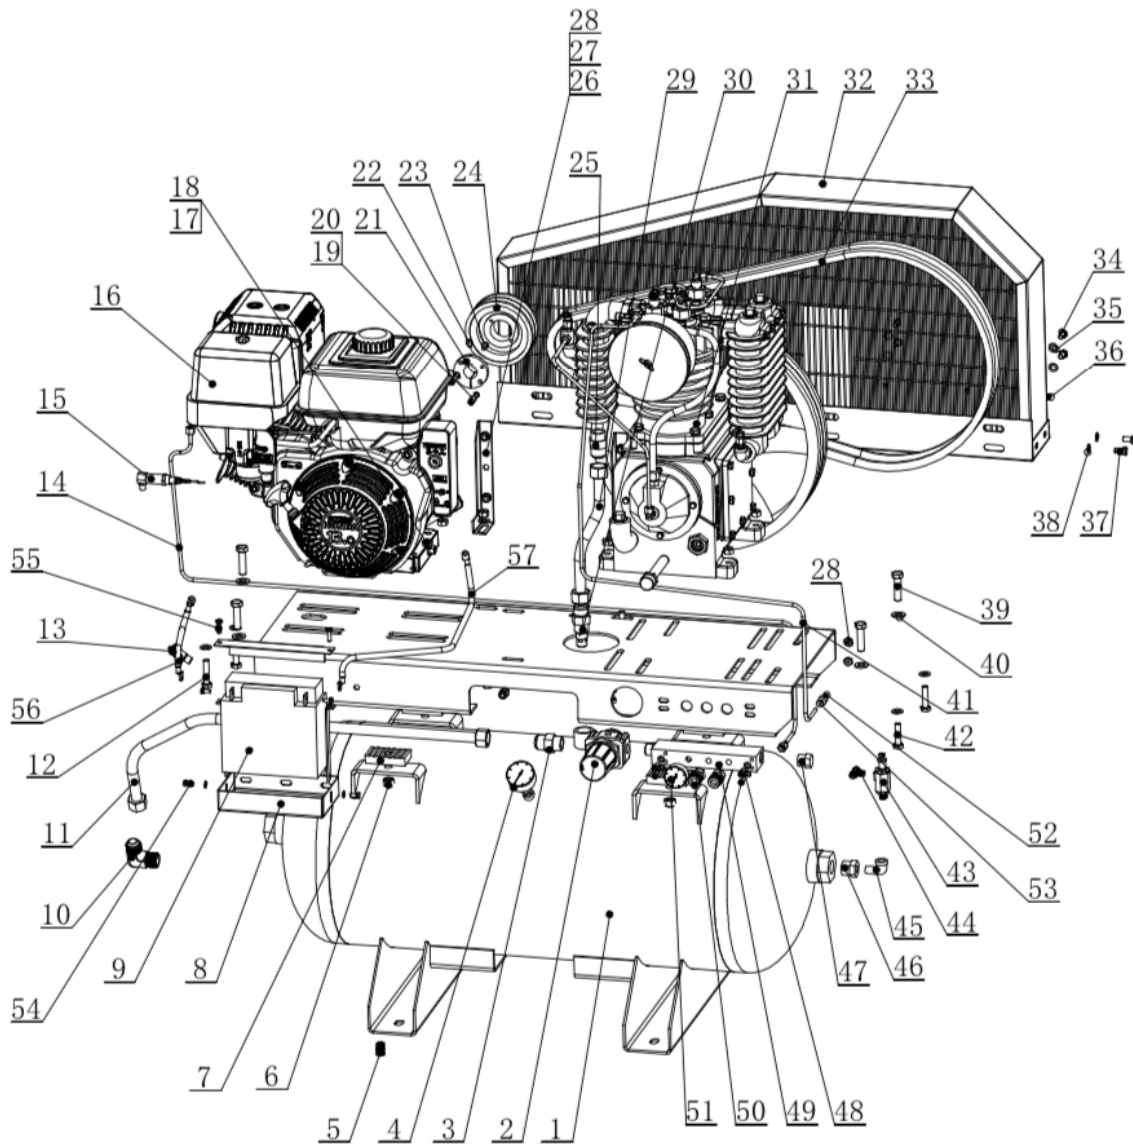

30 GALLON HORIZONTAL AIR COMPRESSOR BREAKDOWN

AC1330HEB2

REF	DESCRIPTION	PART NUMBER	QTY.
2	Pressure Regulator Valve	42.005.080	1
11	Flex Line	42.005.082	1
19	Hex Socket Head Cap Screw	42.005.087	2
21	Pulley Bushing		1
22	Socket Head Cap Screw		1
23	Plain Key		1
24	Pulley		1
29	Flex	42.005.083	1
32	Belt Guard	42.005.078	1
49	Manifold	42.005.090	1