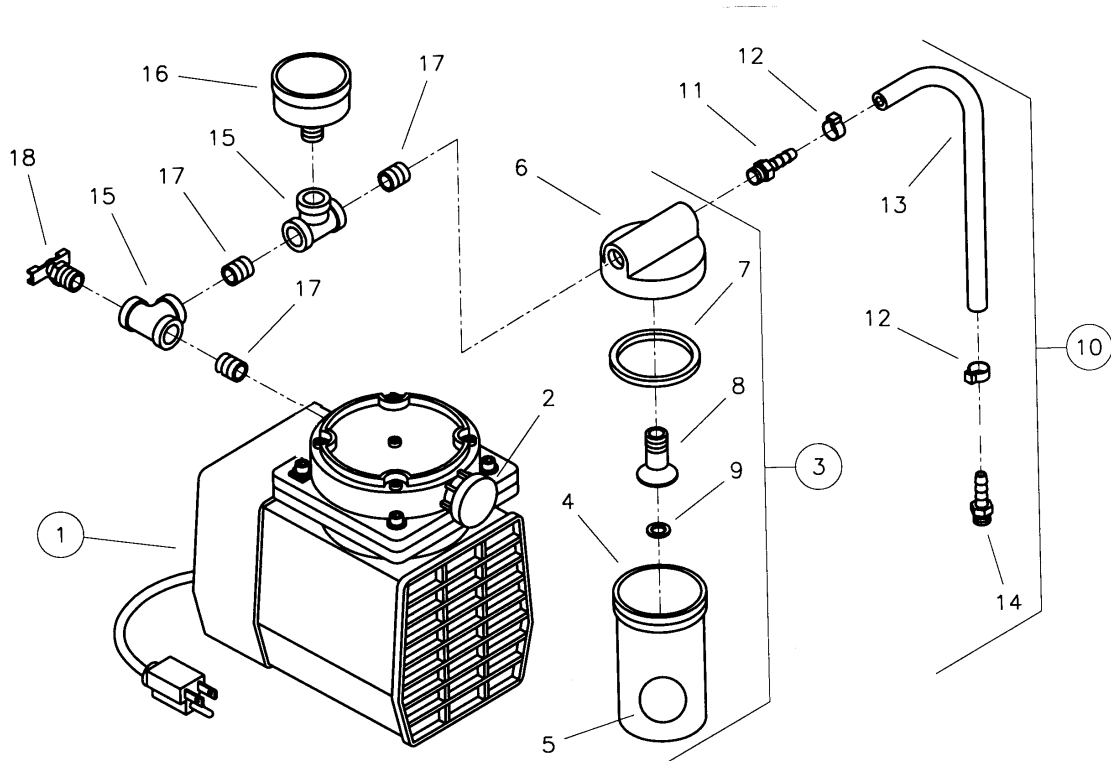

Vacuum Base Assembly

Item	Part #	Qty	Description
-NA-	407000	1	Vacuum Pump Assy 110-volt (Includes 1-18)
1	407044	1	Vacuum Pump, 110-volt (Includes 2-9)
2	407045	1	Muffler
3	403076	1	Water Trap Jar Assy (Includes 4-9)
4	407047	1	Water Trap Jar
5	407048	1	Float Ball
6	407049	1	Water Trap Top
7	407050	1	Water Jar Gasket
8	407051	1	Brass Funnel Fitting
9	407052	1	O-Ring
10	407053	1	Hose Assy 9-1/4" Long (Includes 11-14)
11	407054	1	1/4" Hose Barb To 1/4" Male Pipe
12	407055	2	Hose Clamp 1/2" Pinch On
13	407056	1	Hose 1/4" ID x 9-1/4" Long
14	407057	1	Fitting 1/4" Hose Barb To 1/8" Male Pipe
15	407058	2	Pipe Tee 1/4" NPT
16	407059	1	Vacuum Gauge
17	407060	3	Close Nipple 1/4" NPT
18	407061	1	Air Petcock