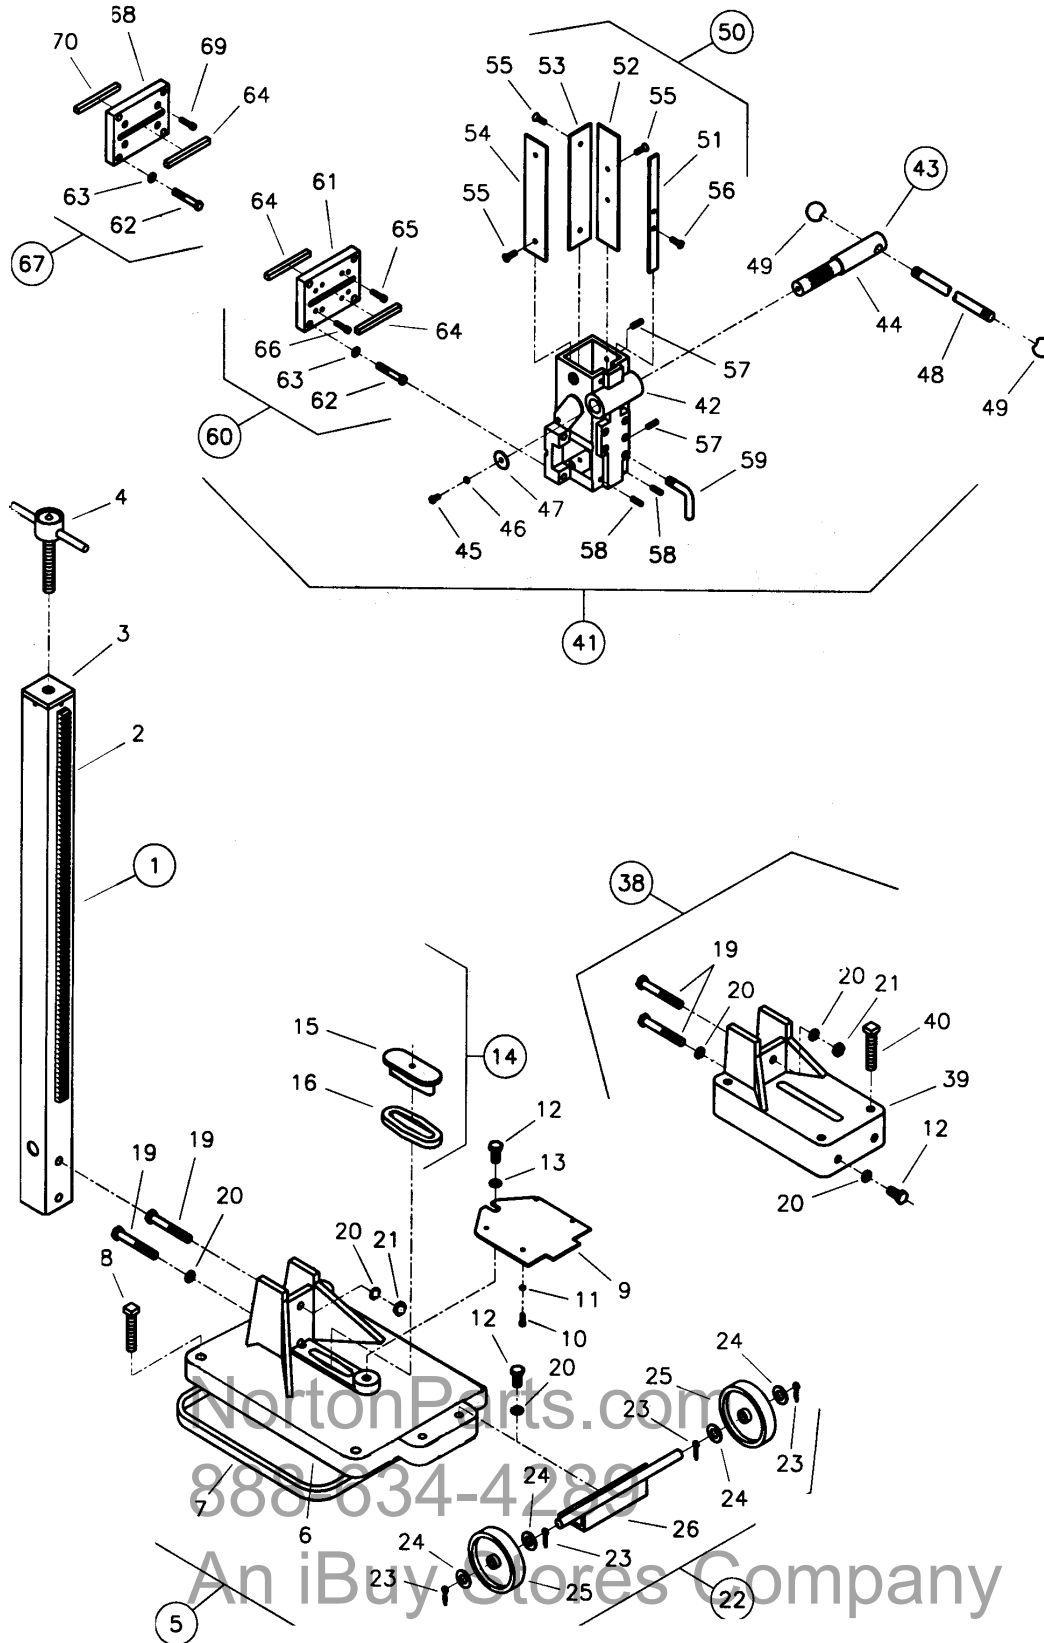

IV. PARTS LIST SECTION

D. Service parts list for DM Core Drills.

Drill Base And Column

NortonParts.com
888-834-4289
An iBuyStores Company

Drill Base And Column

Item	Part #	Qty	Description	Item	Part #	Qty	Description
1	407001	1	Column 2-1/2" SQ x 42" (Includes 2 & 3)	44	407024	1	Pinion Gear Only
2	407002	1	Gear Rack Only 32"	45	8041002	1	Scr 1/4-20 x 1/2" Hex Head Cap
3	407003	1	Col. Top With Pins	46	8177010	1	Washer 1/4" Lock
4	407004	1	Ceiling Jack	47	407025	1	Washer 1/4" ID x 1-1/4 OD Fender
5	407005	1	Comb. Base Assy. (Includes 6-26)	48	407026	1	Handle
6	407006	1	Comb. Base Only	49	407027	2	Handle Knob
7	407007	1	Vacuum Gasket	50	407028	1	Shim Assy (Includes 51-56)
8	8041145	4	Scr 5/8-11 x3 Hex Head Cap	51	407029	2	Adj Shim Brass 1/8 x 5/8 x 8-7/8
9	407008	1	Vacuum Mount	52	407030	1	Adj Shim Brass 1/8 x 1-1/2 x 9
10	8058134	4	Scr #10-32 x 5/8" Cap	53	407031	1	Non-Adj Shim 1/8 x 1-1/2 x 9
11	8172005	4	Washer #10 USS Flat	54	407032	1	Non-Adj Shim 1/8 x 1-1/2 x 9
12	8041094	3	Scr 1/2-13 x1" Hex Head Cap	55	407033	6	Scr 1/4-20 x 5/8" Flat Head Brass
13	8172011	1	Washer 1/2 USS	56	407034	4	Scr 1/4-20 x 1" Flat Head Brass
14	407009	1	Slot Cap (Includes 15-16)	57	407035	2	Scr 1/4-20 x 1/2" Set
15	407010	1	Slot Cap Only	58	407036	4	Scr 1/4-20 x 3/8" Set
16	407011	1	Slot Cap Gasket	59	407037	1	Carriage Lock 1/2-13
19	8041104	2	Scr 1/2-13 x 3-1/2" Hex Head Cap	60	407038	1	Motor Mount Assy (Includes 61-66)
20	8177014	4	Washer 1/2 Lock	61	407039	1	Motor Mount Plate
21	8143005	1	Nut 1/2-13 Jam	62	407040	4	Scr 3/8-16 x 2-1/4
22	407013	1	Wheel Assembly (Includes 23-26)	63	8177012	4	Washer 3/8" Lock
23	407014	4	Cotter Pin 3/32" x 1"	64	407041	2	Key 3/8"SQ x 4"
24	8172013	4	Washer 5/8" Flat	65	407042	4	Scr 1/4-28 x 1 Dewalt
25	407015	2	Wheel 6"	66	407043	4	Scr 1/4-20 x 1 Milw.
26	407016	1	Wheel Mount Bracket				
30	8041106	1	Scr 1-8 x 4-3/4" Hex Head Cap	-NA-	407012	1	Spacer Block With Hardware
31	407017	1	Nut 1-8 Jam				
38	407018	1	Anchor Base (Small) Assy (Includes 12,19-26,39, & 40)				
39	407019	1	Anchor Base Only				
40	407020	4	Scr 1/2-13 x 4" Hex Head Cap				
41	407021	1	Carriage Assy (Includes 42-66)				
42	407022	1	Carriage Only				
43	407023	1	Pinion Gear Assy (includes 44-47)				

Vacuum Base Assembly