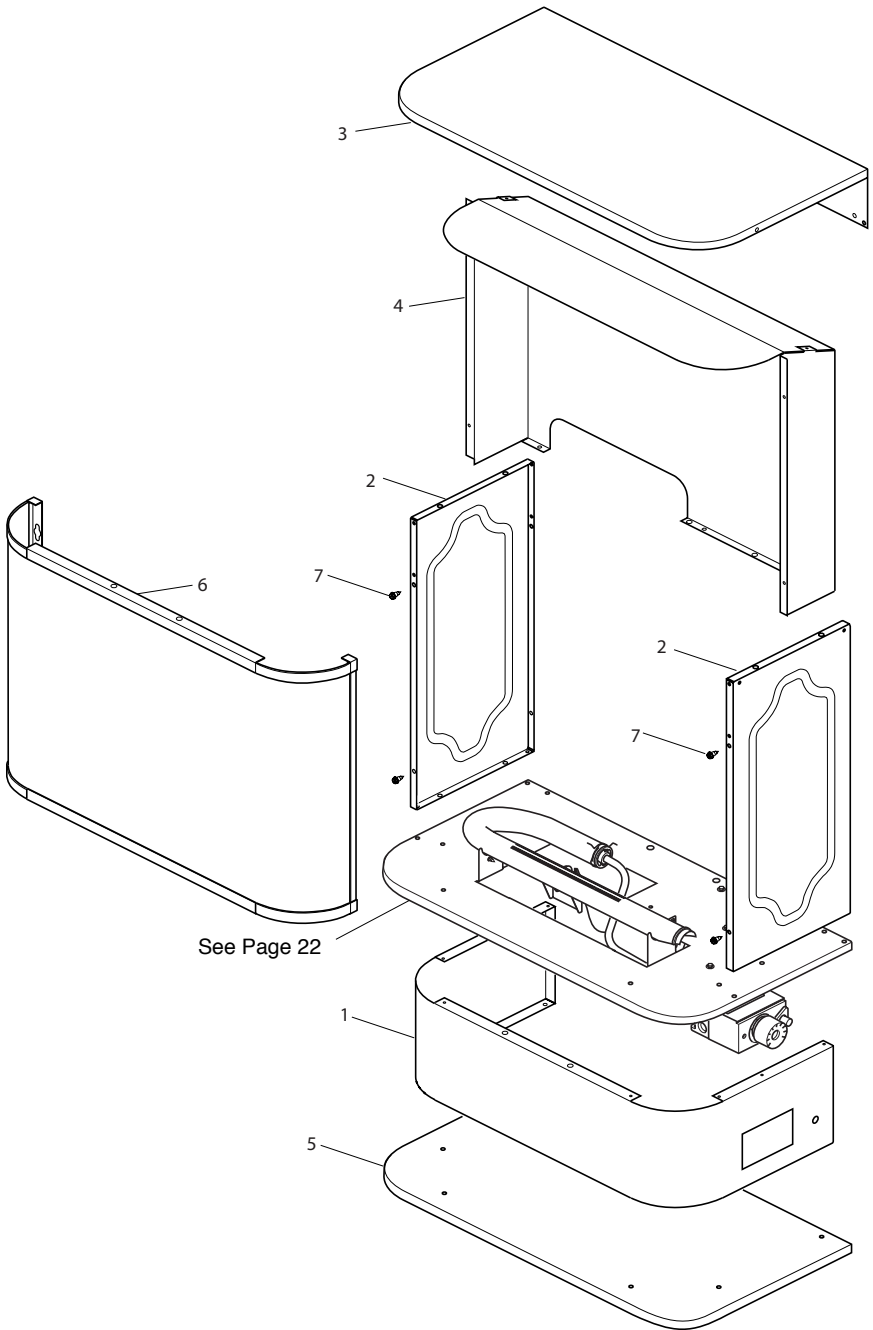

ILLUSTRATED PARTS BREAKDOWN

MODELS CS26PT AND CS26NT

PARTS LIST

MODELS CS26PT AND CS26NT

This list contains replaceable parts used in your heater. When ordering parts, follow the instructions listed under *Replacement Parts* on page 26 of this manual.

KEY NO.	PART NO.	DESCRIPTION	QTY.
1	112983-01CX	Stove Pedestal	1
2	112984-01CX	Left and Right Stove Sides	2
3	112985-01CX	Stove Top	1
4	112986-01BR	Stove Firebox Back	1
5	112987-01CX	Stove Base	1
6	112988-01BR	Stove Screen Assembly	1
7	099230-02	Screw, HWH Shldr AB 1-x.3	4
PARTS AVAILABLE – NOT SHOWN			
	101054-01	Lighting Instructions Plate	1
	100563-01	Warning Plate	1
	105657-01	Blower Bracket	2