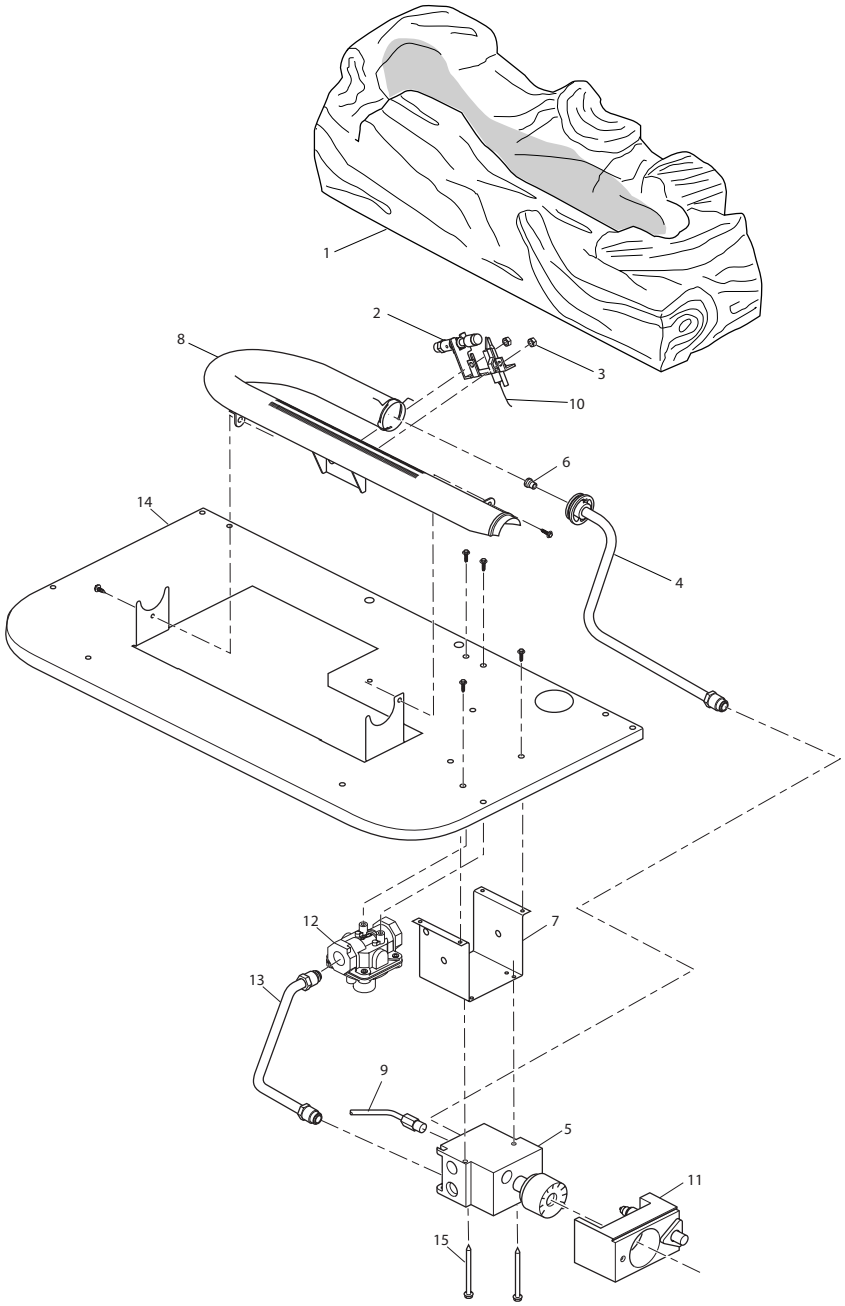

ILLUSTRATED PARTS BREAKDOWN

MODELS CS26PT AND CS26NT (Shown)

PARTS LIST

This list contains replaceable parts used in your heater. When ordering parts, follow the instructions listed under *Replacement Parts* on page 26 of this manual.

KEY NO.	PART NUMBER		DESCRIPTION	QTY.
	CS26PT	CS26NT		
1	113067-01	113067-01	Log Set	1
2	104286-01	104285-01	ODS Pilot	1
3	098249-01	098249-01	ODS Nut	2
4	112380-01	111331-15	Burner Outlet Tube	1
5	098522-28	098522-29	Thermostat Gas Valve	1
6	099056-29	099056-27	Burner Orifice Injector	1
7	101382-01	101382-01	Valve Bracket	1
8	102963-02	102963-02	Burner	1
9	099387-09	099387-09	Pilot Tube	1
10	098271-10	098271-10	Ignitor Cable	1
11	101381-01	101381-01	Piezo Ignitor and Cover	1
12	098867-10	098867-14	Regulator	1
13	112381-01	112381-01	Inlet Tube	1
14	**	**	Stove Firebox Bottom	1
15	099211-01	099211-01	Screw 10-26 x 2	2
PARTS AVAILABLE – NOT SHOWN				
	100563-01	100563-01	Warning Plate	1
	101054-01	101054-01	Lighting Instructions Plate	1

** Not a field replaceable part.