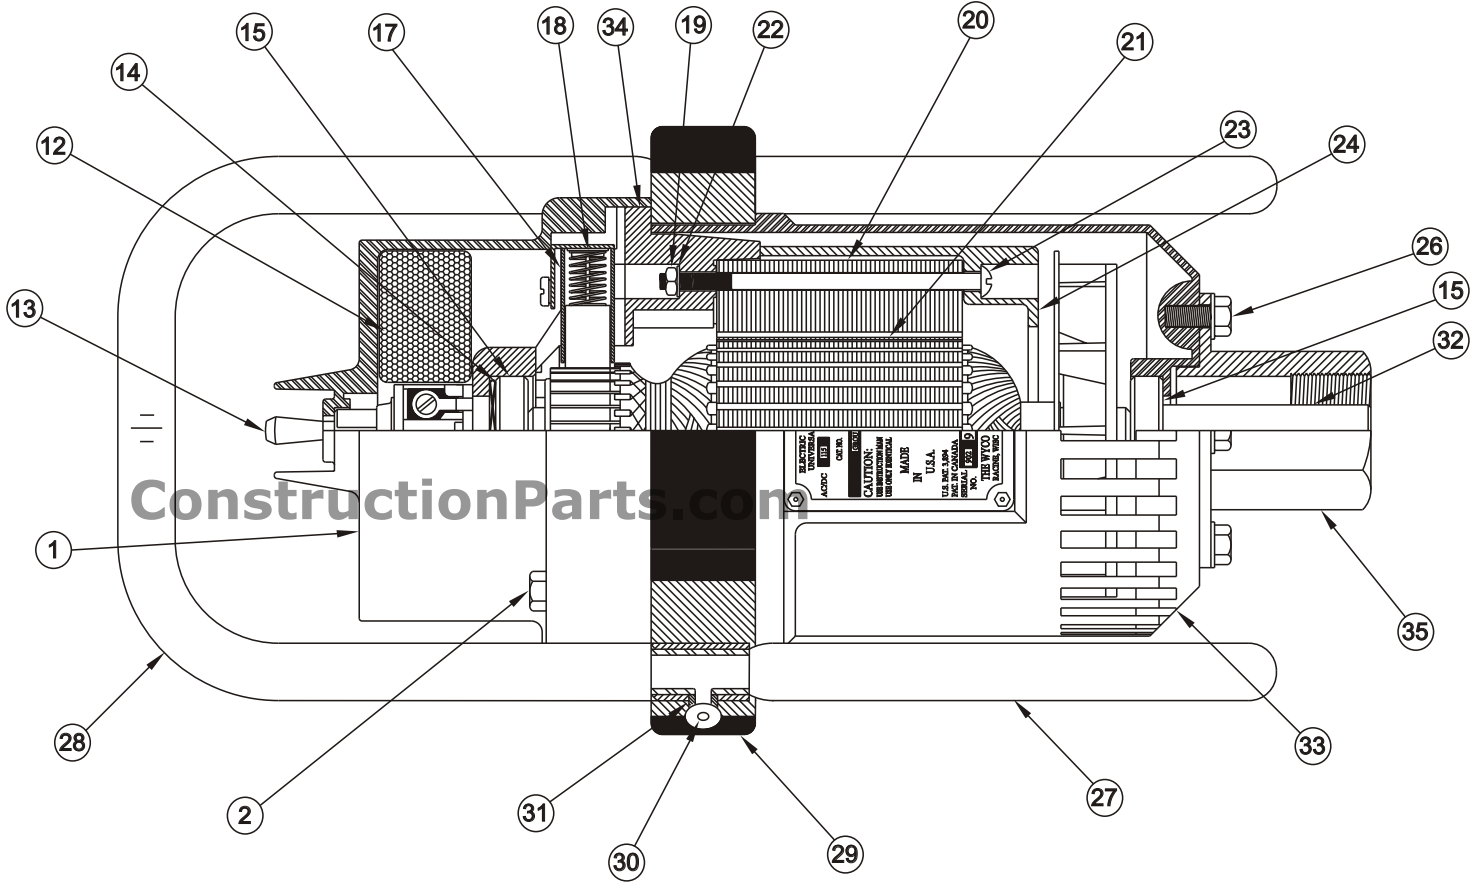

# Electric Concrete Vibrator Assembly Drawings

MODEL NUMBER	115V WIRE COLOR	230V WIRE COLOR
902A/992A	WHITE	RED
903/993	WHITE	RED

MODEL NUMBER	115V WIRE COLOR	230V WIRE COLOR
902A/992A	YELLOW	YELLOW
903/993	BLACK	BLACK

## Drawing Parts List

Item	Description	Qty	115V	115V	115V	115V	230V	230V	230V	230V
			12AMP 902A	12AMP 992A	15AMP 903	15AMP 993	6AMP 902A	6AMP 992A	7.5AMP 903	7.5AMP 993
1	End Cap, Plastic, Elect Motor; Gold	1					415335			
2	Screw, Hex Head; Plastic; 1/4-20 x 1/2	4					415308			
3	Clamp, Cord	1					415324			
4	Bracket, Cord Clamp	1					415326			
5	Nut, Lock; 8-32; Nylon Insert; Zinc	2					415512			
6	Stud, Motor Housing	4					415309			
7	Cord Set, w/Plug	1	415328	415389	415328	415389	415422	415424	415422	415424
8	Grommet	1					415330			
9	Screw, Pan Head; #8-32 x 3/8 Long	4					415359			
10	Washer, Lock; #8	4					415360			
11	Clamp, Brush Holder	2					415322			
12	Filter	1					415554			
13	Switch, Toggle	1					415361			
14	Spring, Loading	1					415333			
15	Bearing, Ball; 1.18OD; .394 Bore	2					099909			
16	Retainer, Brush	2					415323			
17	Holder, Brush	2					415515			
18	Assy, Brush & Spring	2		415525				415230		
19	Nut, Hex; #10-32	2					415363			
20	Field	1	415211		415511		415221		415521	
21	Assy, Armature	1	415209		415509		415219		415539	
22	Washer, Lock; #10	2					415362			
23	Screw, Field; #10-32 x 3-5/8	2	-		415358		-		415358	
23	Screw, Field; #10-32 x 3	2	415212		-		415212		-	
24	Sleeve, Field	1	765210		765510		765210		765510	
25	Grounding Insert	1	-	175512	-	175512	-	175512	-	175512
26	Screw, Hex Thd Cut; 1/4-20 x 5/8	4					435510			
27	Frame, Tube; Inner	2					415528			
28	Frame, Tube; Outer	2					415529			
29	Support, Rubber Frame	1					415315			
30	Rivet, Pop; Steel Plated	4					415311			
31	Bushing	4					415310			
32	Driver, Hex; Motor; Black Oxide	1					415518			
33	Housing, Motor; Painted	1					415526			
34	Housing, Inner Motor	1					415519			
35	Connector, Motor; Zinc Plated	1					465513			