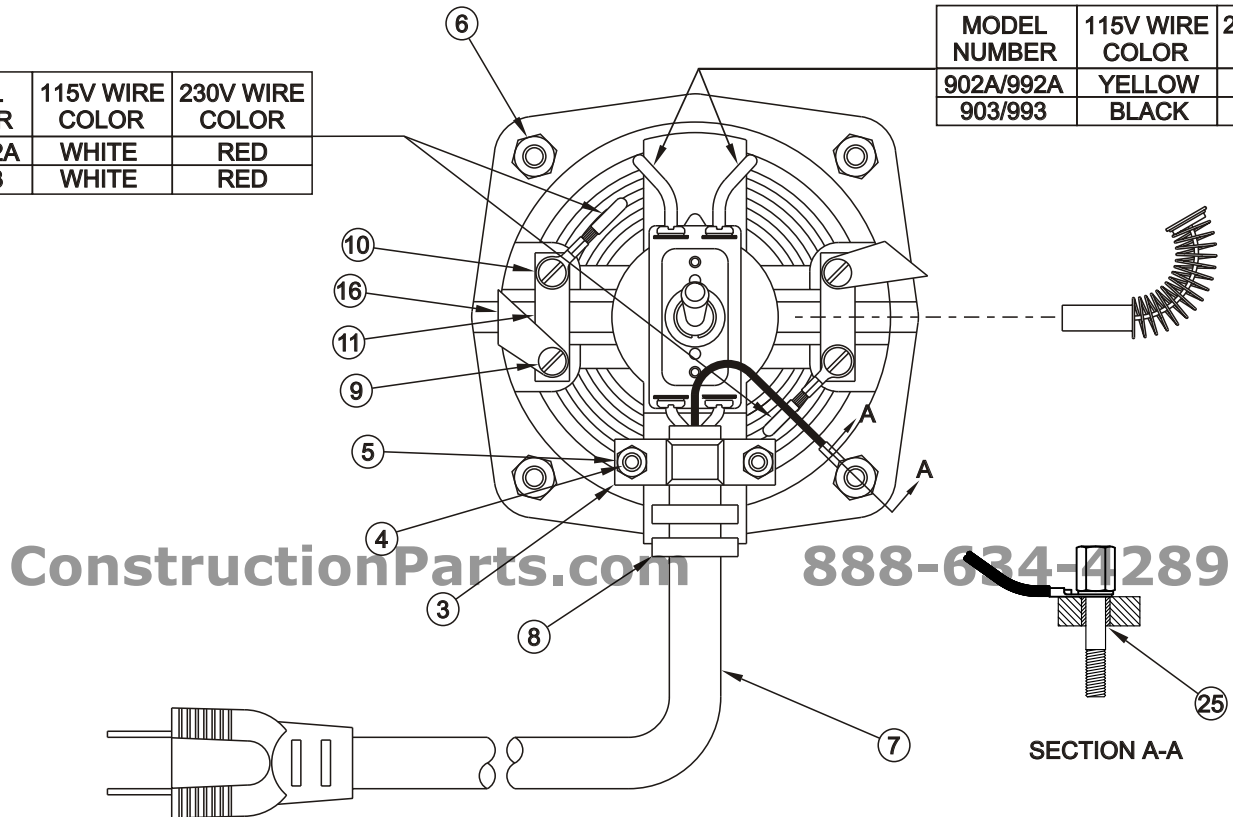

# Electric Concrete Vibrator Assembly Drawings

MODEL NUMBER	115V WIRE COLOR	230V WIRE COLOR
902A/992A	WHITE	RED
903/993	WHITE	RED

MODEL NUMBER	115V WIRE COLOR	230V WIRE COLOR
902A/992A	YELLOW	YELLOW
903/993	BLACK	BLACK

## Drawing Parts List

Item	Description	Qty	115V	115V	115V	115V	230V	230V	230V	230V
			12AMP 902A	12AMP 992A	15AMP 903	15AMP 993	6AMP 902A	6AMP 992A	7.5AMP 903	7.5AMP 993
1	End Cap, Plastic, Elect Motor; Gold	1					415335			
2	Screw, Hex Head; Plastic; 1/4-20 x 1/2	4					415308			
3	Clamp, Cord	1					415324			
4	Bracket, Cord Clamp	1					415326			
5	Nut, Lock; 8-32; Nylon Insert; Zinc	2					415512			
6	Stud, Motor Housing	4					415309			
7	Cord Set, w/Plug	1	415328	415389	415328	415389	415422	415424	415422	415424
8	Grommet	1					415330			
9	Screw, Pan Head; #8-32 x 3/8 Long	4					415359			
10	Washer, Lock; #8	4					415360			
11	Clamp, Brush Holder	2					415322			
12	Filter	1					415554			
13	Switch, Toggle	1					415361			
14	Spring, Loading	1					415333			
15	Bearing, Ball; 1.18OD; .394 Bore	2					099909			
16	Retainer, Brush	2					415323			
17	Holder, Brush	2					415515			
18	Assy, Brush & Spring	2		415525				415230		
19	Nut, Hex; #10-32	2					415363			
20	Field	1	415211		415511		415221		415521	
21	Assy, Armature	1	415209		415509		415219		415539	
22	Washer, Lock; #10	2					415362			
23	Screw, Field; #10-32 x 3-5/8	2	-		415358		-		415358	
23	Screw, Field; #10-32 x 3	2	415212		-		415212		-	
24	Sleeve, Field	1	765210		765510		765210		765510	
25	Grounding Insert	1	-	175512	-	175512	-	175512	-	175512
26	Screw, Hex Thd Cut; 1/4-20 x 5/8	4					435510			
27	Frame, Tube; Inner	2					415528			
28	Frame, Tube; Outer	2					415529			
29	Support, Rubber Frame	1					415315			
30	Rivet, Pop; Steel Plated	4					415311			
31	Bushing	4					415310			
32	Driver, Hex; Motor; Black Oxide	1					415518			
33	Housing, Motor; Painted	1					415526			
34	Housing, Inner Motor	1					415519			
35	Connector, Motor; Zinc Plated	1					465513			