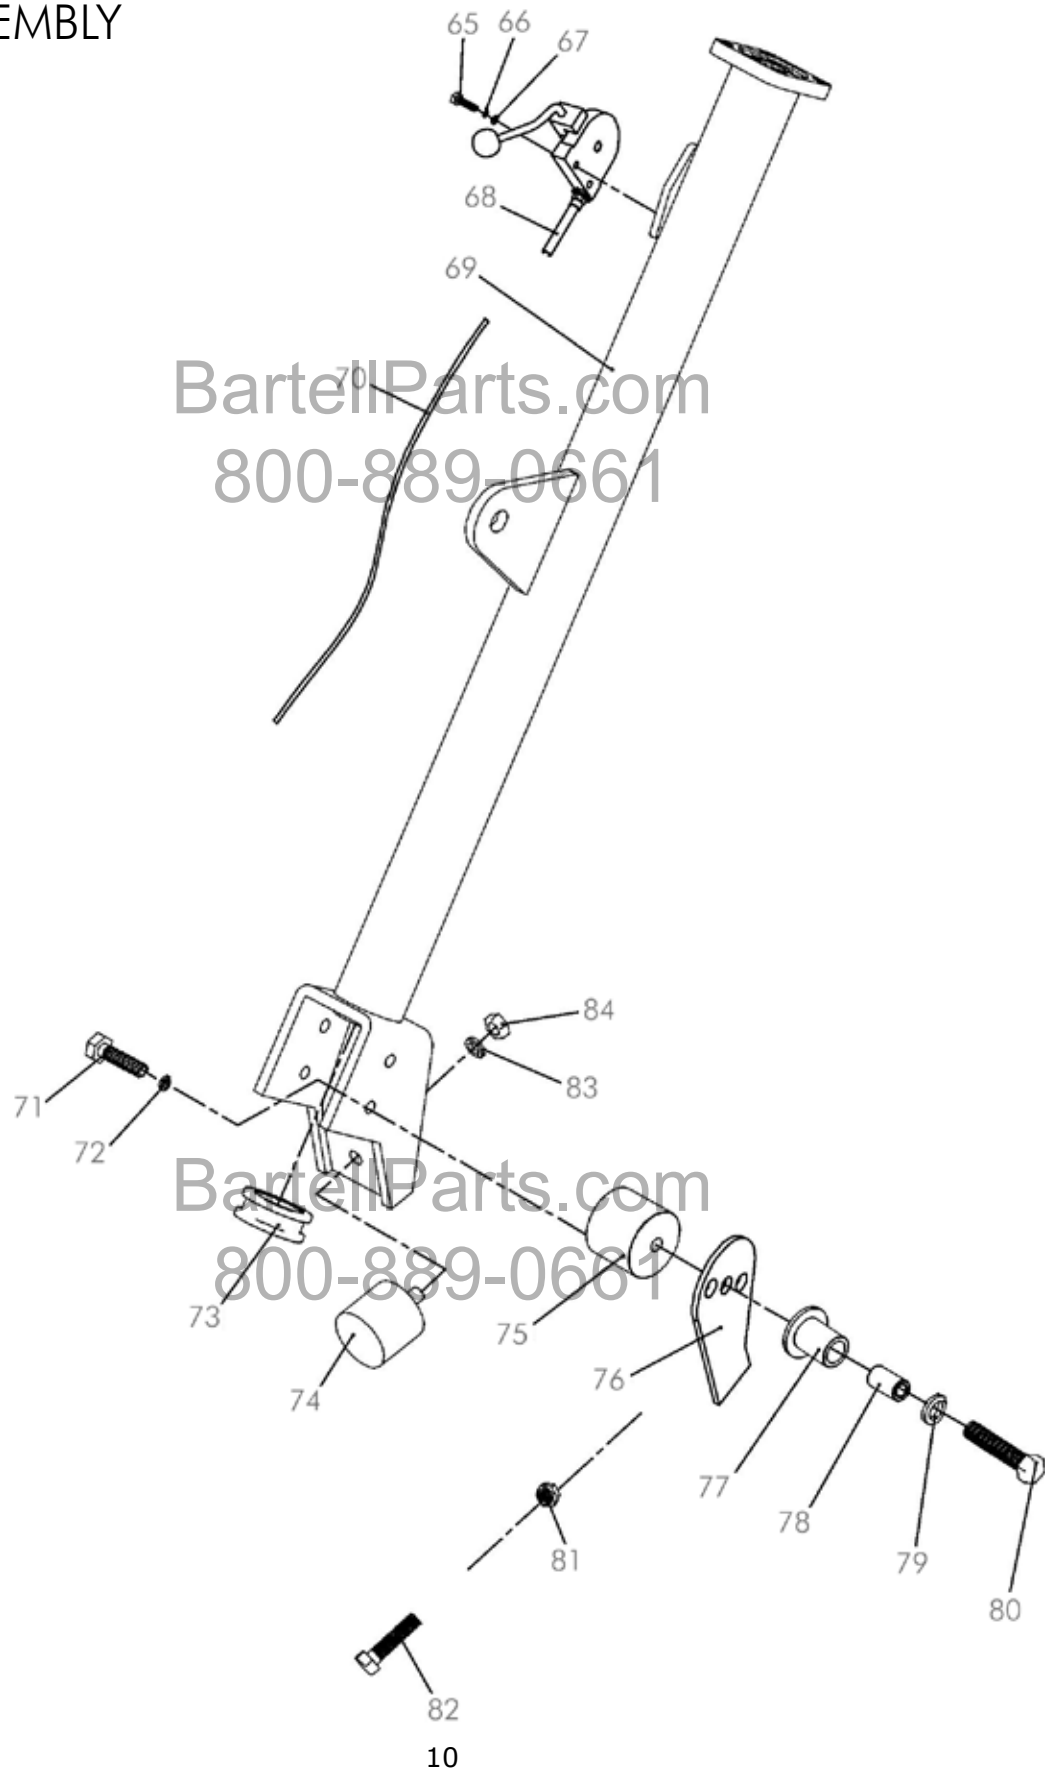

PARTS LIST 4 B2435DR

HANDLE ASSEMBLY

PARTS LIST 4

B2435DR

HANDLE ASSEMBLY

ITEM NO.	PART #	DESCRIPTION	QTY.	REMARK
65	11635	HHCS, M6x30	2	
66	11620	WASHER, LOCK, 6MM	2	
67	14447	WASHER, FLAT, 6MM	2	
68	31284	THROTTLE CONTROL LEVER	1	
69	31292	HANDLE	1	
70	31293	THROTTLE CONTROL CABLE	1	
71	31294	SHCS, M8x20	4	
72	10997	WASHER	4	
73	31295	SLEEVE	1	
74	31296	VIBRATION MOUNT	1	
75	31297	VIBRATION MOUNT	2	
76	31298	STOP PLATE	2	
77	31299	NYLON SLEEVE	2	
78	31300	SLEEVE	2	
79	31260	WASHER, LOCK, 16MM	2	
80	31301	HHCS, M16x60	2	
81	31216	HEX NUT, M10	2	
82	14497	HHCS, M10x45	2	
83	11621	WASHER, LOCK, 10MM	1	
84	11802	LOCK NUT, M10	1	

BartellParts.com
800-889-0661