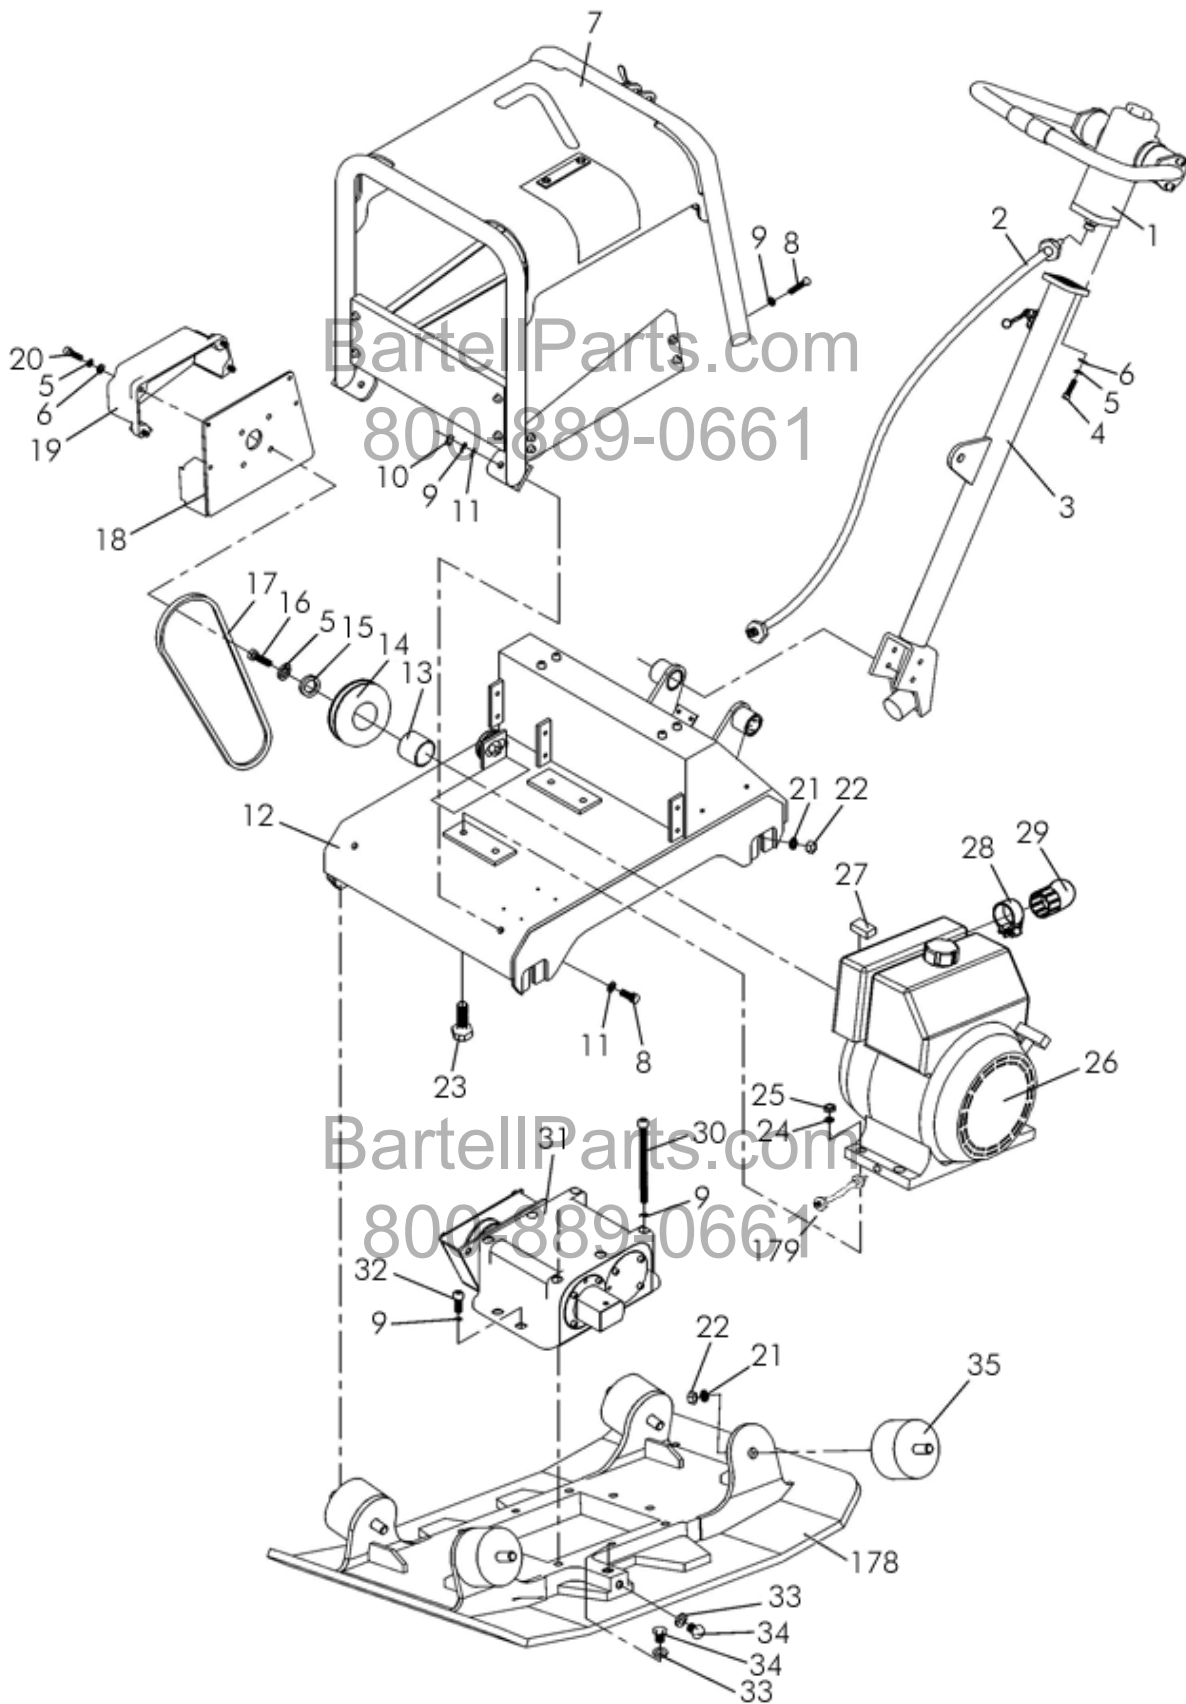

# PARTS LIST 1 B2435DR

# PARTS LIST 1

### GENERAL ASSEMBLY

ITEM NO.	PART #	DESCRIPTION	QTY.	REMARK
1	31249	CONTROL VALVE ASSEMBLY	1	
2	31250	HYDRAULIC HOSE ASSEMBLY	1	
3	31251	HANDLE ASSEMBLY	1	
4	14986	SHCS, M8x40	4	
5	11614	WASHER, LOCK, 8MM	9	
6	11667	WASHER, FLAT, 8MM	5	
7	31252	ROLL CAGE ASSEMBLY	1	
8	10176	SHCS, M12x35	4	
9	10735	WASHER, LOCK, 12MM	4	
10	10956	LOCK NUT, M12	4	
11	31173	WASHER, FLAT, 12MM	8	
12	31253	ENGINE MOUNTING PLATE	1	
13	31254	SLEEVE	1	
14	31255	CLUTCH	1	
15	31256	WASHER	1	
16	11619	HHCS, M8x25	1	
17	31257	V-BELT, B1016Li/B40	1	
18	31258	GASKET, INNER BELT GUARD	1	
19	31259	CLUTCH COVER, BELT GUARD	1	
20	11772	SHCS, M8x25	4	
21	31260	WASHER, LOCK, M16	4	
22	60138	LOCK NUT, M16	4	
23	11350	HHCS, M10x55	4	
24	11621	WASHER, LOCK, 10MM	4	
25	11802	LOCK NUT, M10	4	
26		ENGINE	1	
27	11003	KEY (1/4" SQx2")	1	
28	31261	CLAMP	1	
29	31262	CONNECTOR	1	
30	31263	SHCS, M12x150	6	
31	31264	EXCITER ASSEMBLY	1	
32	31265	SHCS, M12x50	4	
33	31266	GASKET	2	
34	31267	HEX PIPE PLUG	2	
35	31268	VIBRATION MOUNT	4	
178	31353	BASE PLATE ASSEMBLY	1	
179	31354	OIL DRAIN HOSE	1	