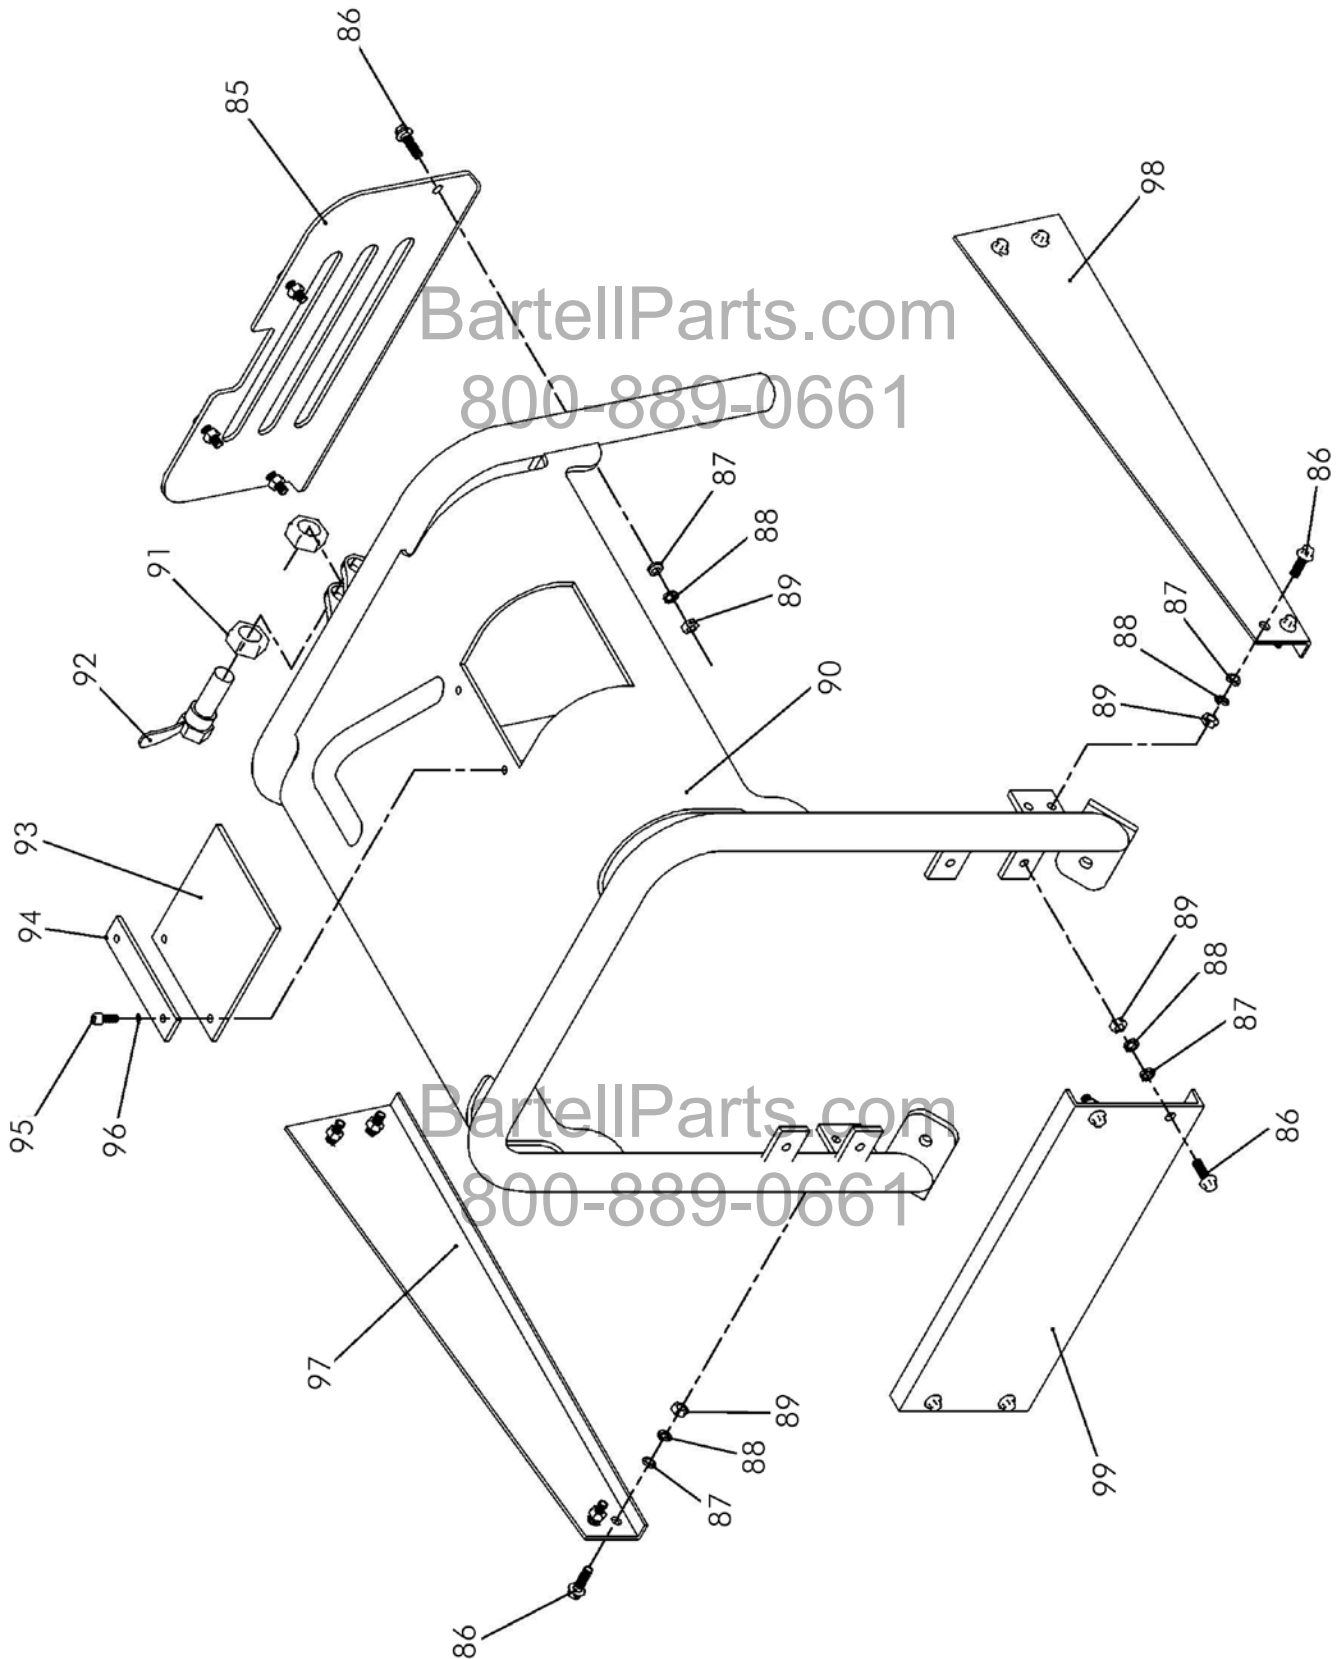

PARTS LIST 3 B2435DR

ROLL CAGE ASSEMBLY

BartellParts.com
800-889-0661

BartellParts.com
800-889-0661

PARTS LIST 3

B2435DR

ROLL CAGE ASSEMBLY

ITEM NO.	PART #	DESCRIPTION	QTY.	REMARK
85	31283	COVER PLATE, BACK	1	
86	14989	HHCS, M10x30	16	
87	31177	WASHER, FLAT, 10MM	16	
88	11621	WASHER, LOCK, 10MM	16	
89	11622	HEX NUT, M10	16	
90	31284	ROLL CAGE	1	
91	31285	HEX NUT, M18	2	
92	31286	PULL HANDLE	1	
93	31287	RUBBER COVER PLATE	1	
94	31288	MOUNTING STRIP	1	
95	11614	WASHER, LOCK, 8MM	2	
96	10997	HHCS, M8x20	2	
97	31289	COVER PLATE, LEFT	1	
98	31290	COVER PLATE, RIGHT	1	
99	31291	COVER PLATE, FRONT	1	

BartellParts.com
800-889-0661