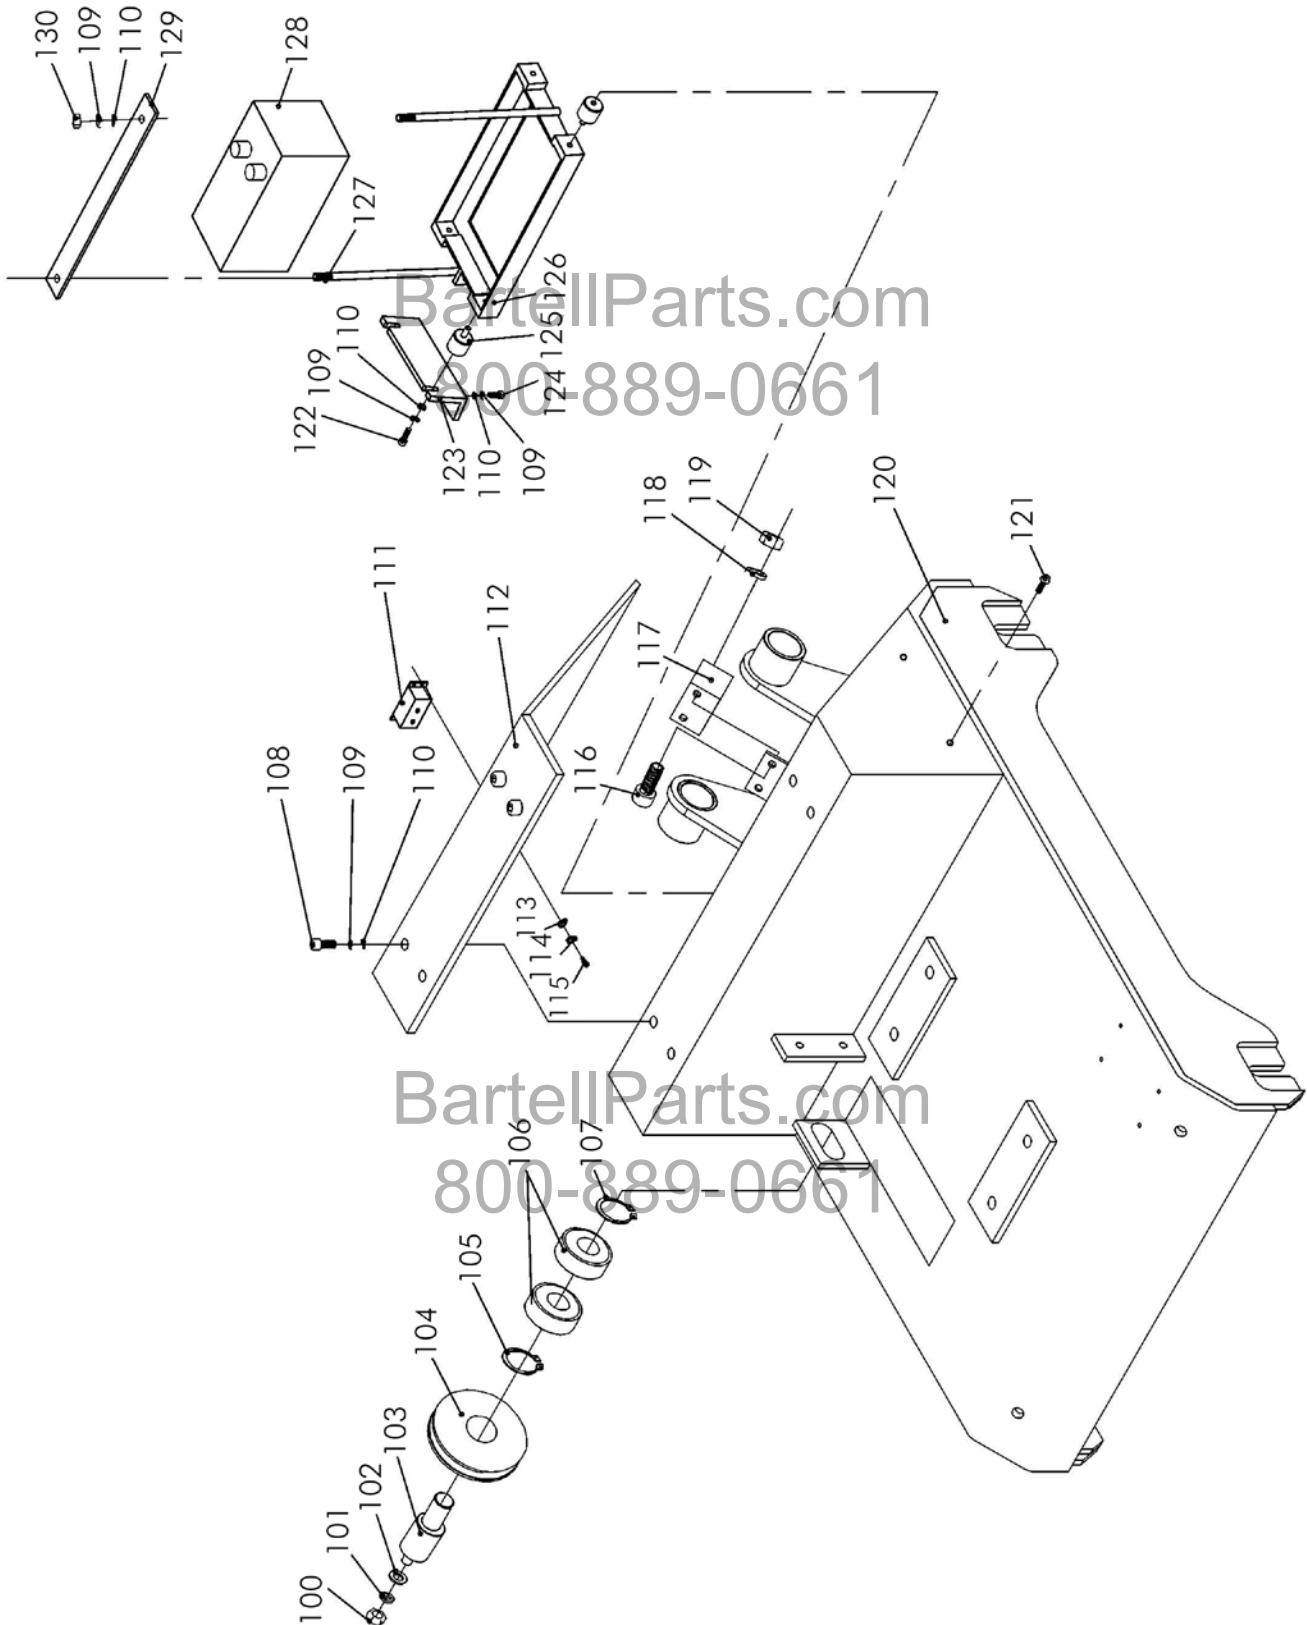

PARTS LIST 2

B2435DR

BRIDGE ASSEMBLY

PARTS LIST 2

B2435DR

BRIDGE ASSEMBLY

ITEM NO.	PART #	DESCRIPTION	QTY.	REMARK
100	31210	NUT, M16	1	
101	31260	WASHER, LOCK, 16MM	1	
102	31211	WASHER, FLAT, 16MM	1	
103	31269	SHAFT, TENSIONER	1	
104	31270	TENSION PULLEY	1	
105	31271	RETAINING RING, 42MM	1	
106	31272	BEARING	2	
107	31273	RETAINING RING, 20MM	1	
108	11515	SHCS, M8x15, HHCS, M8x16	9	
109	11614	WASHER, LOCK, 8MM	15	
110	11667	WASHER, FLAT, 8MM	15	
111	31274	SWITCH	1	
112	31275	COVER	1	
113	14447	WASHER, FLAT, 6MM	4	
114	11620	WASHER, LOCK, 6MM	4	
115	11618	HHCS, M6x12	4	
116	11841	HHCS, M6-1x45	2	
117	31276	CLAMP	1	
118	11620	WASHER, LOCK, 6MM	2	
119	50622	NUT, M6	1	
120	31277	BRIDGE PLATE	1	
121	11515	HHCS, M8x16	2	
122	10997	HHCS, M8x20	2	
123	31278	BRACKET	1	
124	11681	FHSCS, M8x16	9	
125	31246	VIBRATION MOUNT	4	
126	31279	BATTERY TRAY	1	
127	31280	SUPPORT ROD	1	
128	31287	BATTERY	1	
129	31282	BATTERY STRAP	1	
130	11617	LOCK NUT, M8	2