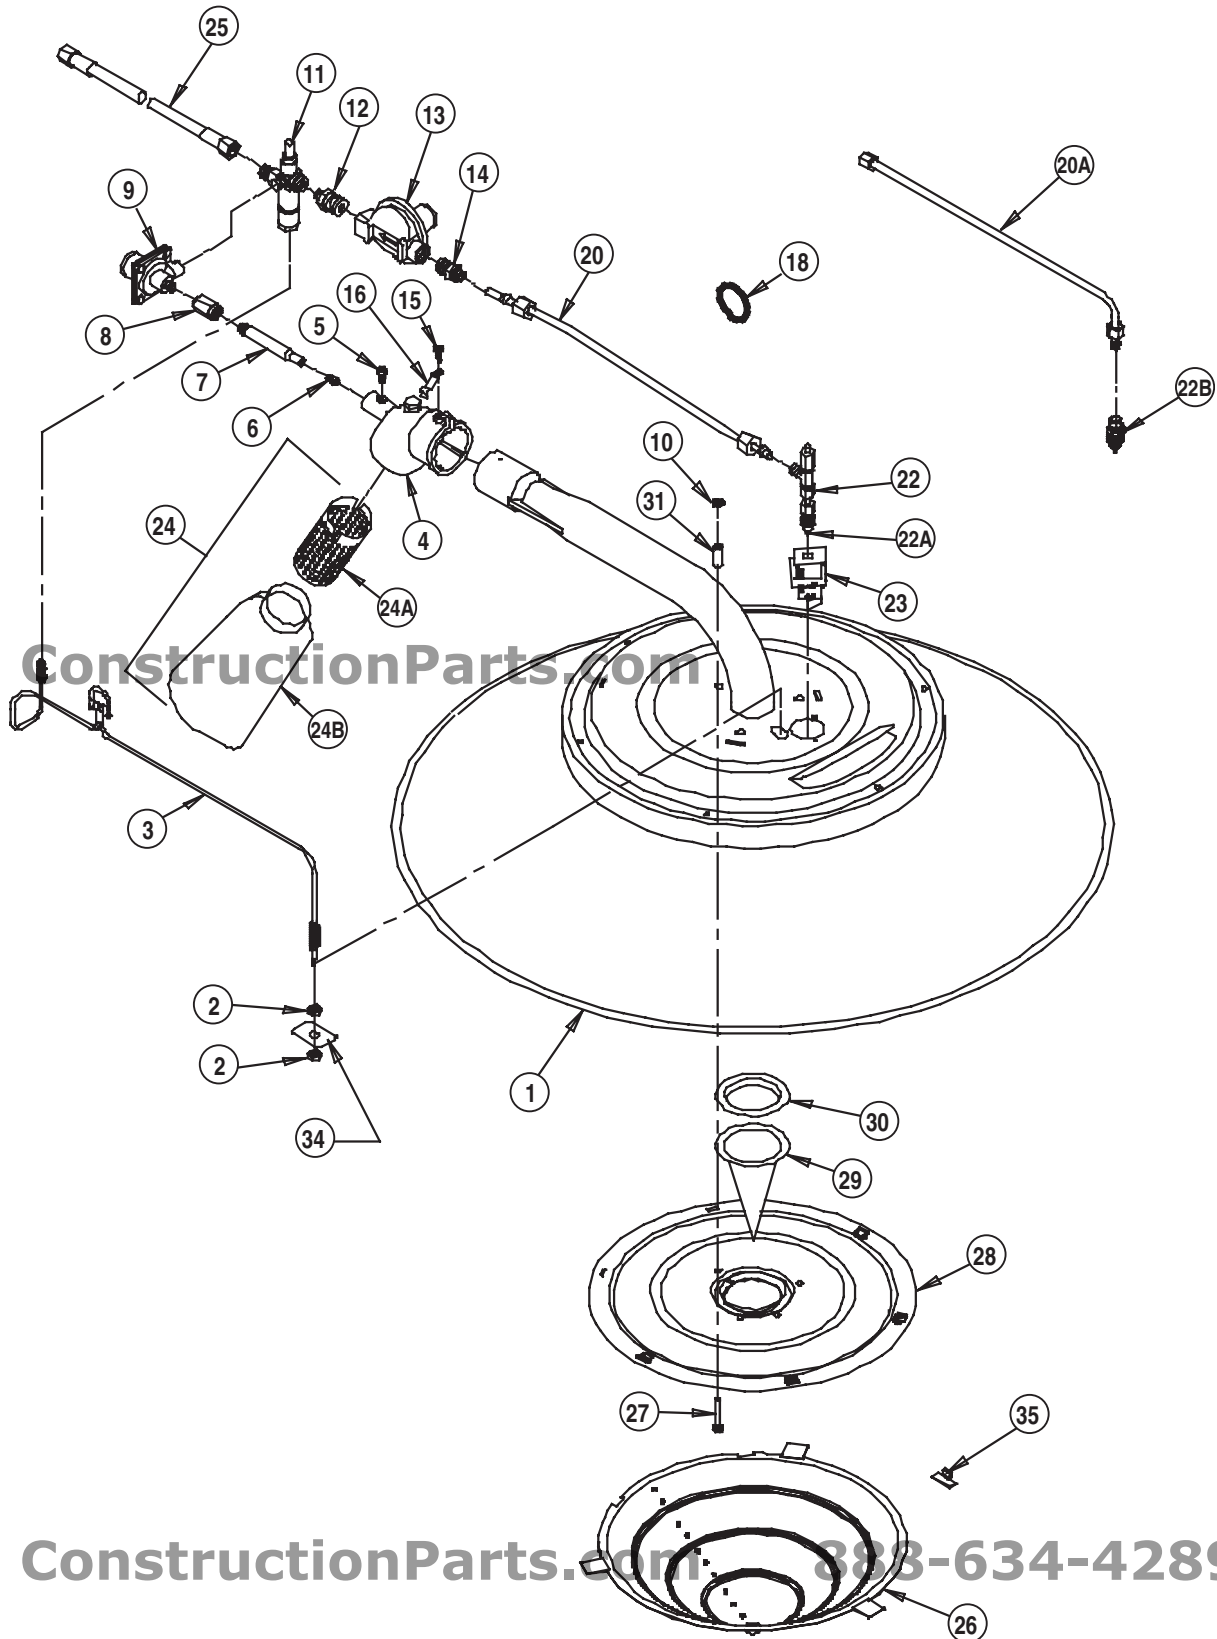

Parts Identification

InfraConic I-40 P
Model I-40A

888-634-4289

PARTS SCHEMATIC

ConstructionParts.com 888-634-4289

PARTS LIST

| Item | Description | Part Number |
|-------------|--|--|
| 1 | Venturi Tube & Burner Assembly | 23260 |
| 2 | Thermocouple Retaining Nut | 09576 |
| 3 | Thermocouple w/ Fusible Link | 09596 |
| 4 | Injector Body w/ Register Plate | Propane Gas 23337 Natural Gas 23923 |
| 5 | Screw, Injector Tube | 09572 |
| 6 | Burner Orifice | Propane Gas 23213 Natural Gas 23212 |
| 7 | Injector Tube | 09562 |
| 8 | Adapter, Injector Tube to Pressure Switch | 20513 |
| 9 | Pressure Switch | 20669 |
| 10 | Nut | 09578 |
| 11 | Pilot Safety Control Valve | 22285 |
| 12 | Adapter, Pilot Control to Pilot Regulator | Propane Gas 20514 Natural Gas 21054 |
| 13 | Pilot Relight Valve | 20670 |
| 14 | Adapter, 1/4 NPT x 1/4 Compression | 02770 |
| 15 | Screw, Control Assembly & Thermocouple | 09575 |
| 16 | Thermocouple Fuse Clip | 09565 |
| 18 | Keyring | 09620 |
| 20 | Pilot Tubing w/ Nuts & Sleeves (For Heaters with Pilot Clean-Out) | 22939 |
| 20A | Pilot Tubing w/ Nuts & Sleeves (For Heaters with Standard Pilot Orifice) | 23338 |
| 22 | Pilot Clean-Out w/ Pilot Orifice (InstaClear™) | Propane Gas 22690 Natural Gas 22691 |
| 22A | Orifice, Pilot (For InstaClear™ Pilot Clean-Out and Standard Pilot) | Propane Gas 22672 Natural Gas 22673 |
| 22B | Orifice Holder w/ Orifice (For Standard Pilot Light) | Propane Gas 23071 Natural Gas 23072 |
| 23 | Pilot Bracket | Propane Gas 23307 Natural Gas 23304 |
| 24 | Filter Kit | 24371 |
| 24A | Adapter | 20421 |
| 24B | Filter | 23953 |
| 25 | Hose, 1/4 in x 6 ft., Rigid x Swivel - Poultry | 20495 |
| | 1/4 in x 10 ft., Rigid x Swivel - Poultry | 20496 |
| | 1/4 in x 12 ft., Rigid x Swivel - Poultry | 20497 |
| | 1/4 in x 6 ft., Swivel Both Ends - Swine | 20499 |
| | 1/4 in x 10 ft., Swivel Both Ends - Swine | 20242 |
| | 1/4 in x 15 ft., Swivel Both Ends - Swine | 20500 |
| 26 | Outer Cone | 24543 |
| 27 | Screw, 10-32 x 1 1/2 in. | 23636 |
| 28 | Plate, Burner | 23201-02 |
| 29 | Inner Cone | 09557 |
| 30 | Gasket | 09560 |
| 31 | Spacer | 09568 |
| 33 | Combustion Cone Kit w/ Gasket | 24214 |
| 34 | Cover Plate, Thermocouple | 23315 |
| 35 | Truss Clip | 24486 |
| 36 | Fitting Kit, 1/8 NPT w/ Nut (Not Illustrated) | 23406 |
| 37 | Quick Coupling Kit, Female Coupling and Shut-Off (Not Illustrated) | 21335 |
| | Consisting Of: | |
| | Shut-off Valve | 05548 |
| | Nipple, 1/4 in. Close | 01142 |
| | Coupling, Quick Disconnect | 21328 |
| | Bushing, 1/2 x 1/4 | 01519 |