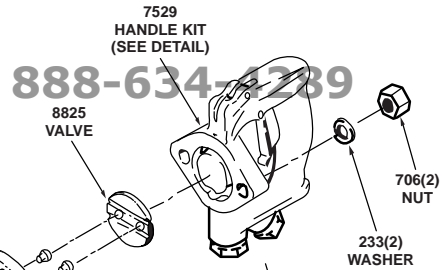

## APT MODEL 125 CLAY DIGGER

PART NO. 5209 (3/4" SQ. x 2-3/4")  
 PART NO. 5210 (7/8" HEX x 2-3/4")  
 PART NO. 5211 (7/8" HEX x 3-1/4")

□ USED WITH 3/4" SQ. x 2 1/4" (5209 ASSY)  
 ○ USED WITH 7/8" HEX x 2 3/4" (5210 ASSY)  
 ▼ USED WITH 7/8" HEX x 3 1/4" (5211 ASSY)