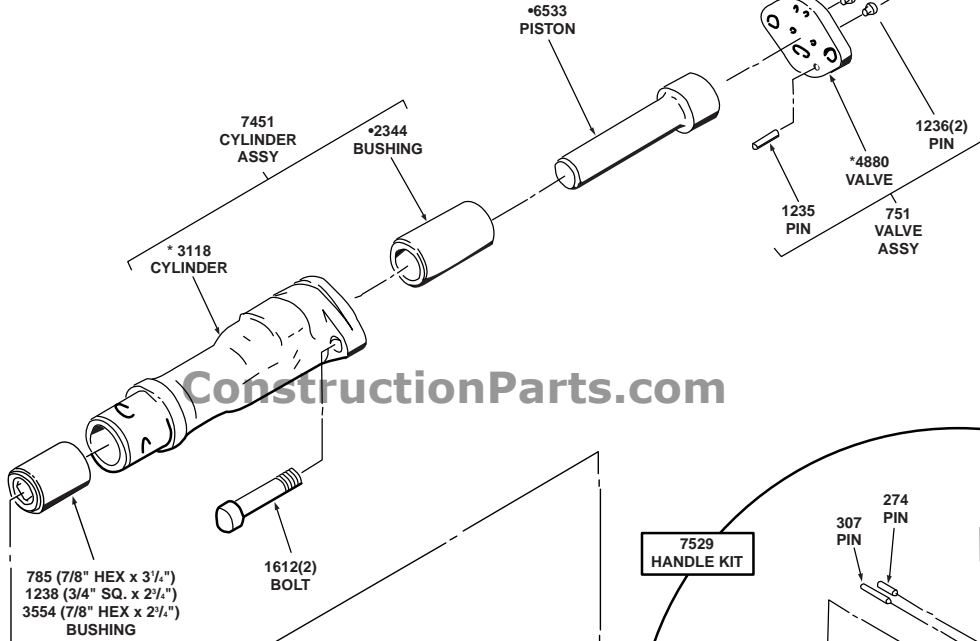

## APT MODEL 125 CLAY DIGGER

PART NO. 5209 (3/4" SQ. x 2-3/4")  
 PART NO. 5210 (7/8" HEX x 2-3/4")  
 PART NO. 5211 (7/8" HEX x 3-1/4")

□ USED WITH 3/4" SQ. x 2 1/4" (5209 ASSY)  
 ○ USED WITH 7/8" HEX x 2 3/4" (5210 ASSY)  
 ▼ USED WITH 7/8" HEX x 3 1/4" (5211 ASSY)