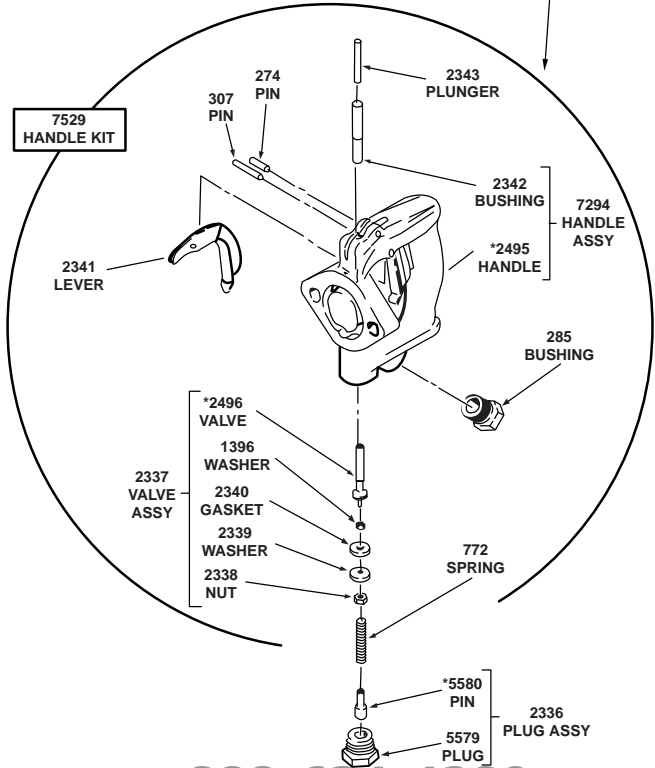

## APT MODEL 125 CLAY DIGGER

PART NO. 5209 (3/4" SQ. x 2-3/4")  
 PART NO. 5210 (7/8" HEX x 2-3/4")  
 PART NO. 5211 (7/8" HEX x 3-1/4")

□ USED WITH 3/4" SQ. x 2 1/4" (5209 ASSY)  
 ○ USED WITH 7/8" HEX x 2 3/4" (5210 ASSY)  
 ▼ USED WITH 7/8" HEX x 3 1/4" (5211 ASSY)