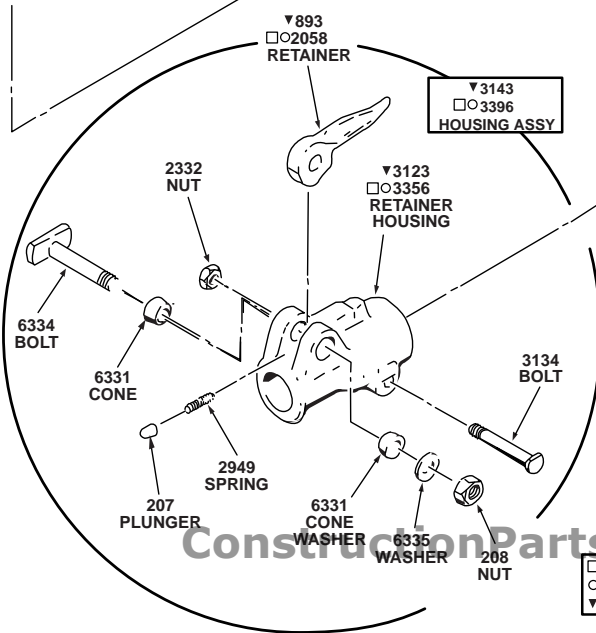

## APT MODEL 125 CLAY DIGGER

PART NO. 5209 (3/4" SQ. x 2-3/4")  
 PART NO. 5210 (7/8" HEX x 2-3/4")  
 PART NO. 5211 (7/8" HEX x 3-1/4")

□ USED WITH 3/4" SQ. x 2 1/4" (5209 ASSY)  
 ○ USED WITH 7/8" HEX x 2 3/4" (5210 ASSY)  
 ▼ USED WITH 7/8" HEX x 3 1/4" (5211 ASSY)