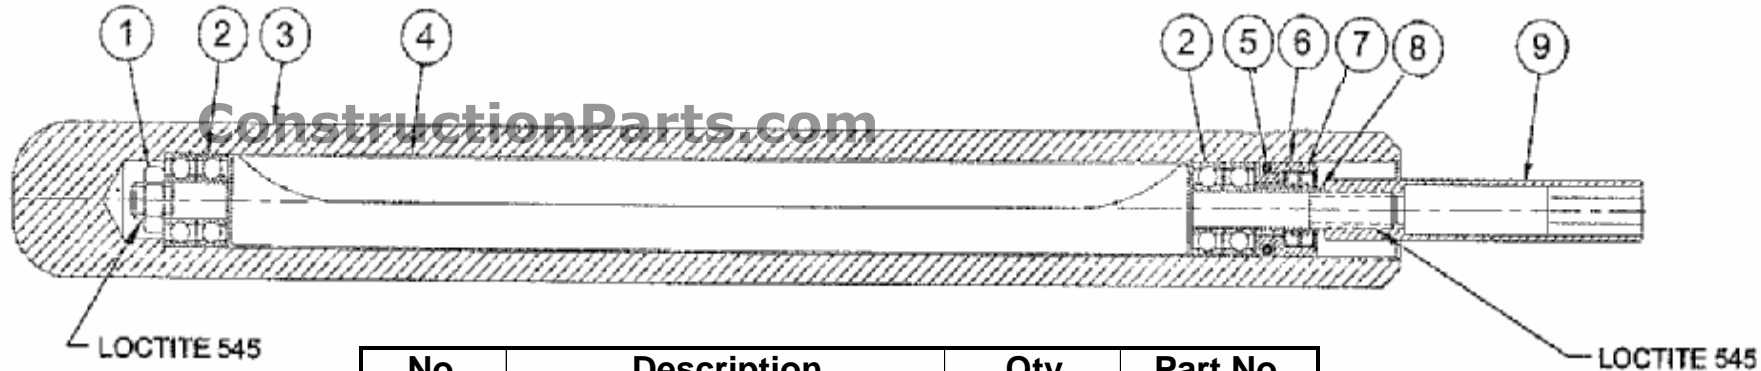

Part #W877-520, 750-D

No.	Description	Qty	Part No.
1	Hex Jam Nut; L.H. THD	1	435638
2	Bearing, Ball	4	097011
3	Housing, Square	1	587320
4	Rotor	1	717340
5	O-Ring, Buna	1	**
6	Holder, Seal	1	**
7	Seal, Oil	2	**
8	Bushing	1	**
9	Hex Driver	1	382428

** All of these items are available assembled in Kit #747540