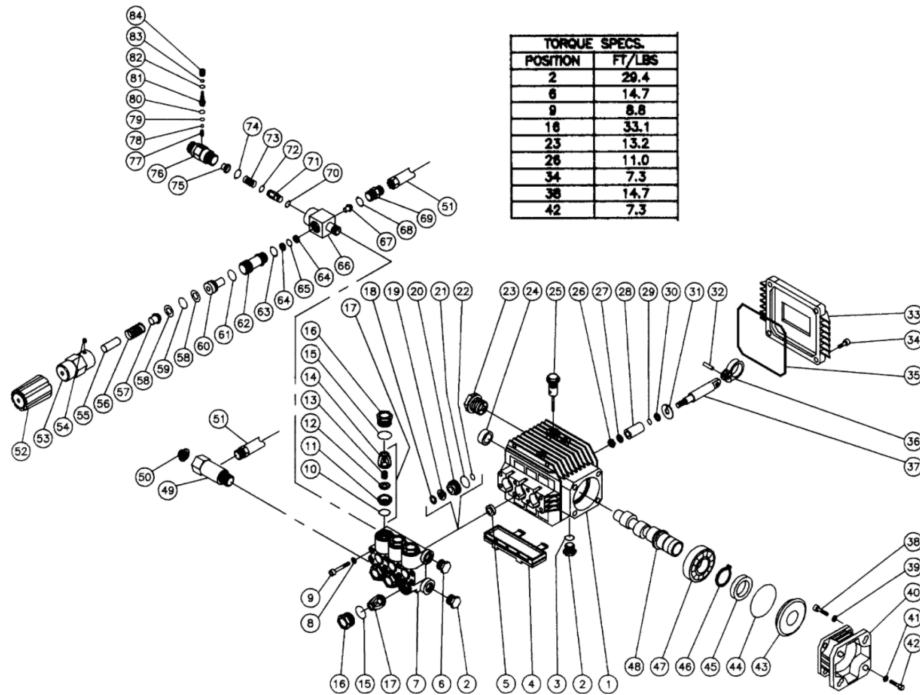

CD-1504-1MHC / CD-1504-1MHC (sn:0-99999999)

OLD PUMP ASSEMBLY

Id	Item #	Description	Quantity	Rev	Comments
1	46-0221	CRANKCASE	1		
2	39-0018	HEX PLUG	1		
3	25-0052	O-RING	1		
4	46-0229	DRIP PAN	1		
5	26-0111	OIL SEAL	3		
6	39-0017	HEX PLUG	1		
7	46-0163	MANIFOLD- BRASS	1		
8	29-0153	LOCKWASHER	8		
9	27-8406	BOLT	8		
10	N/A Sep.	O-RING (SEE 70-0009)	6		
11	N/A SEP.	VALVE SEAT (SEE 70-0009)	6		
12	N/A SEP.	VALVE PLATE (SEE 70-0009)	6