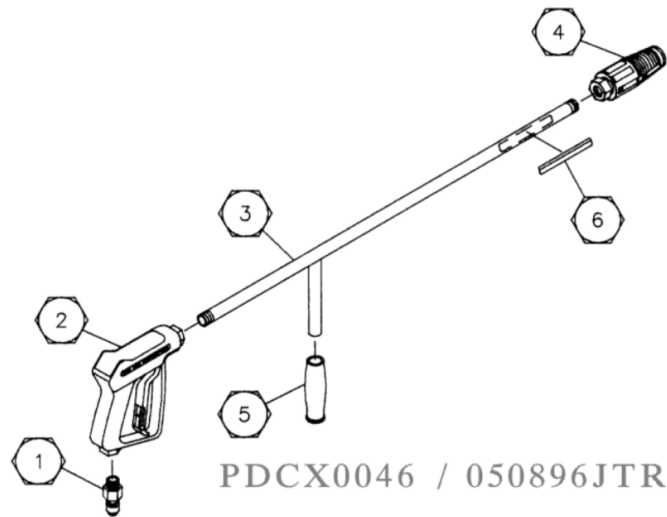

CD-1504-1MHC / CD-1504-1MHC (sn:0-99999999)

CX-0046 & CX-0047

PDCX0046 / 050896JTR

Id	Item #	Description	Quantity	Rev	Comments
1	17-0005	QUICK CONNECT PLUG-3/8"	1		
2	16-0001	GUN ASSEMBLY	1		
3	16-0120	WAND WITH 36" HANDLE	1		
4	18-0280	VARIABLE NOZZLE-1.65MM (CD-1504)(CX-46)	1