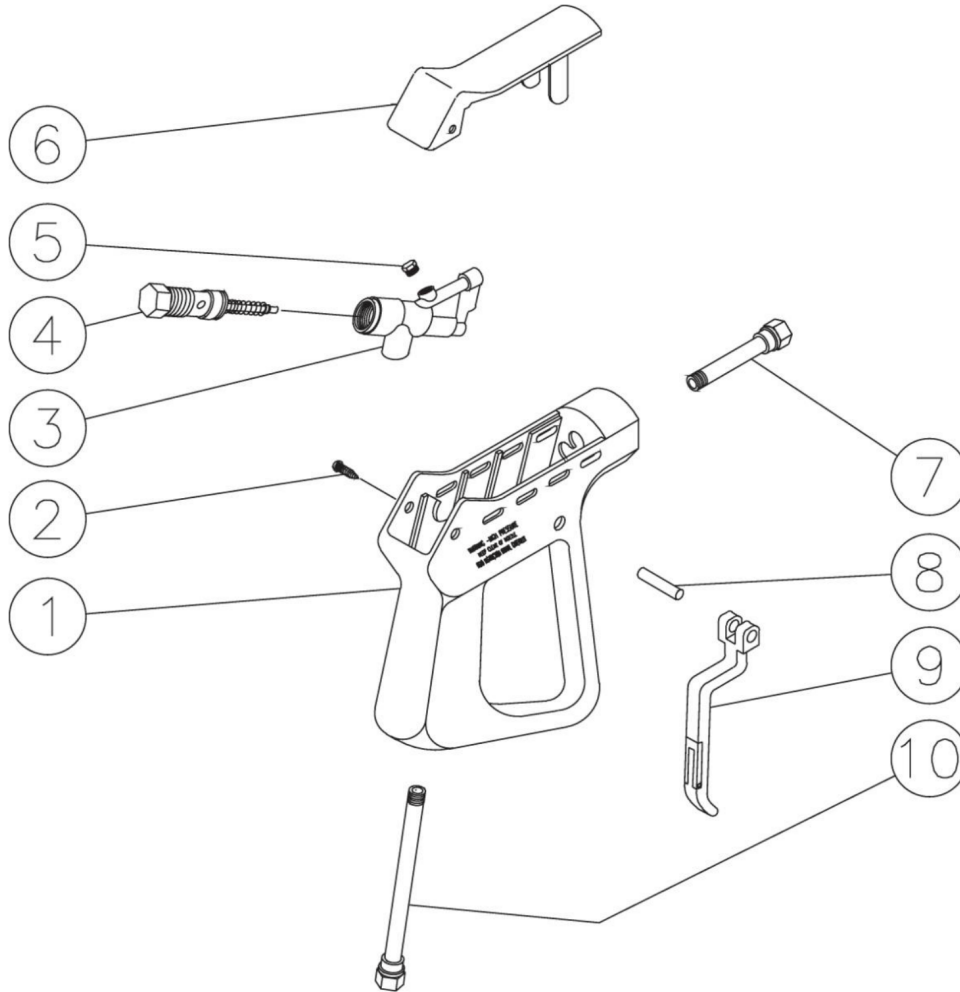

CD-1504-1MHC / CD-1504-1MHC (sn:0-99999999)

GUN ASSEMBLY

Id	Item #	Description	Quantity	Rev	Comments
1	16-0008	PLASTIC HOUSING	1		
2	27-3230	SCREW	2		
3	16-0012	BRASS HOUSING	1		
4	70-0055	GUN REPAIR KIT	1		
5	39-0024	BRASS PLUG	1		
6	16-0009	PLASTIC COVER	1		
7	16-0013	PIPE ASSEMBLY	1		
8	16-0063	TRIGGER PIN	1		
9	16-0010	TRIGGER/SAFETY LOCK-OFF	1