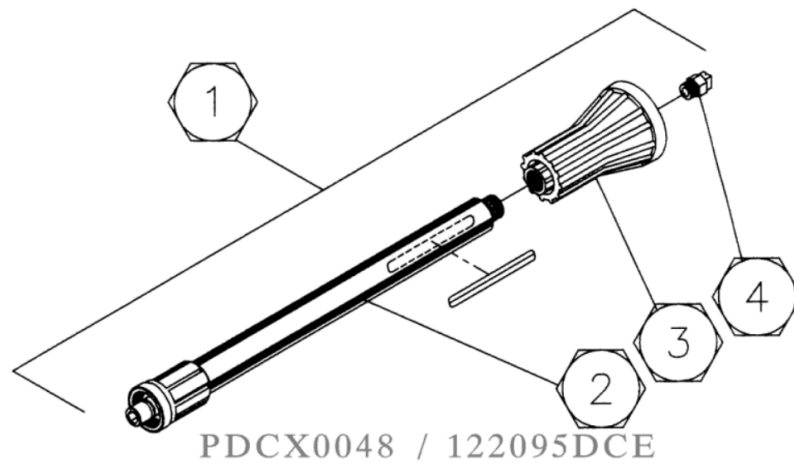

CD-1504-1MHC / CD-1504-1MHC (sn:0-99999999)

CX-0048 & CX-0049

Id	Item #	Description	Quantity	Rev	Comments
1	851-0267	ASSEMBLY LANCE	1		
2	16-0310	LANCE	1		
3	16-0305	ADJUSTING NOZZLE CONE	1		
4	18-0011	SPRAY NOZZLE-15055 (CD-1504)(CX-48)	1