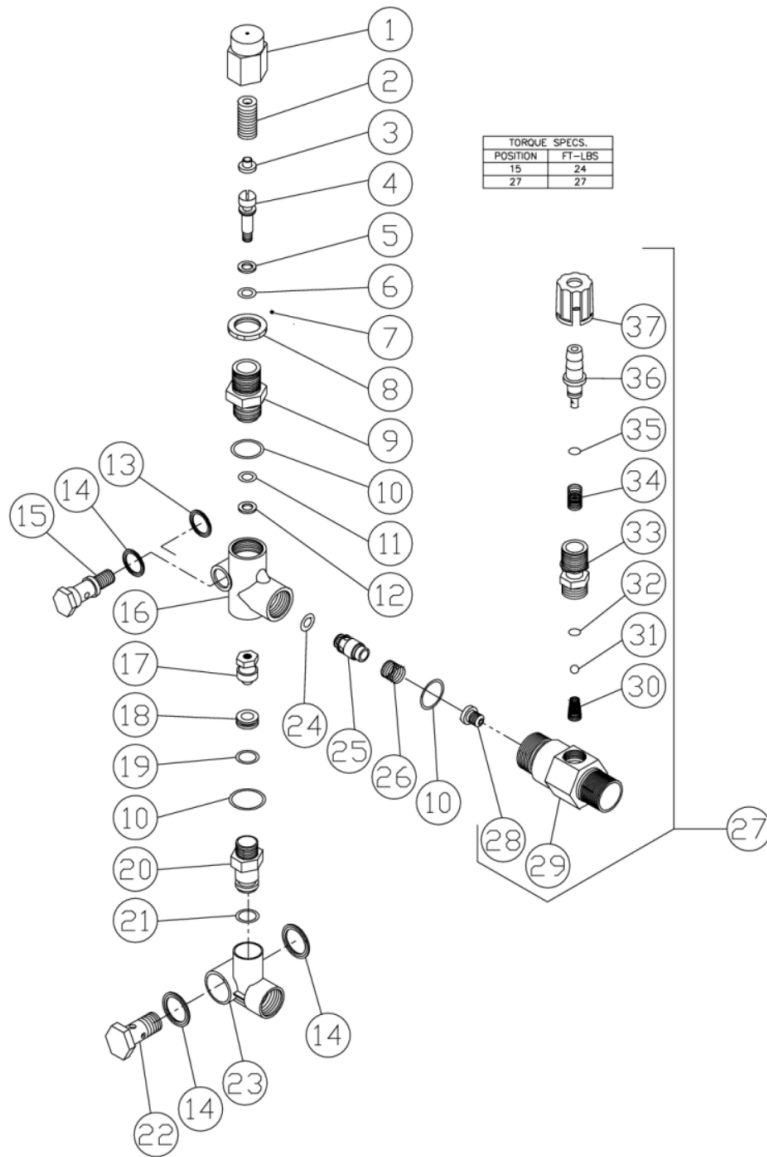

CD-1504-1MHC / CD-1504-1MHC (sn:0-99999999)

UNLOADER ASSEMBLY

Id	Item #	Description	Quantity	Rev	Comments
1	39-00092	ADJUSTING CAP	1		
2	49-0120	SPRING	1		
3	8-0421	SPRING RETAINER	1		
4	46-0324	PISTON STEM	1