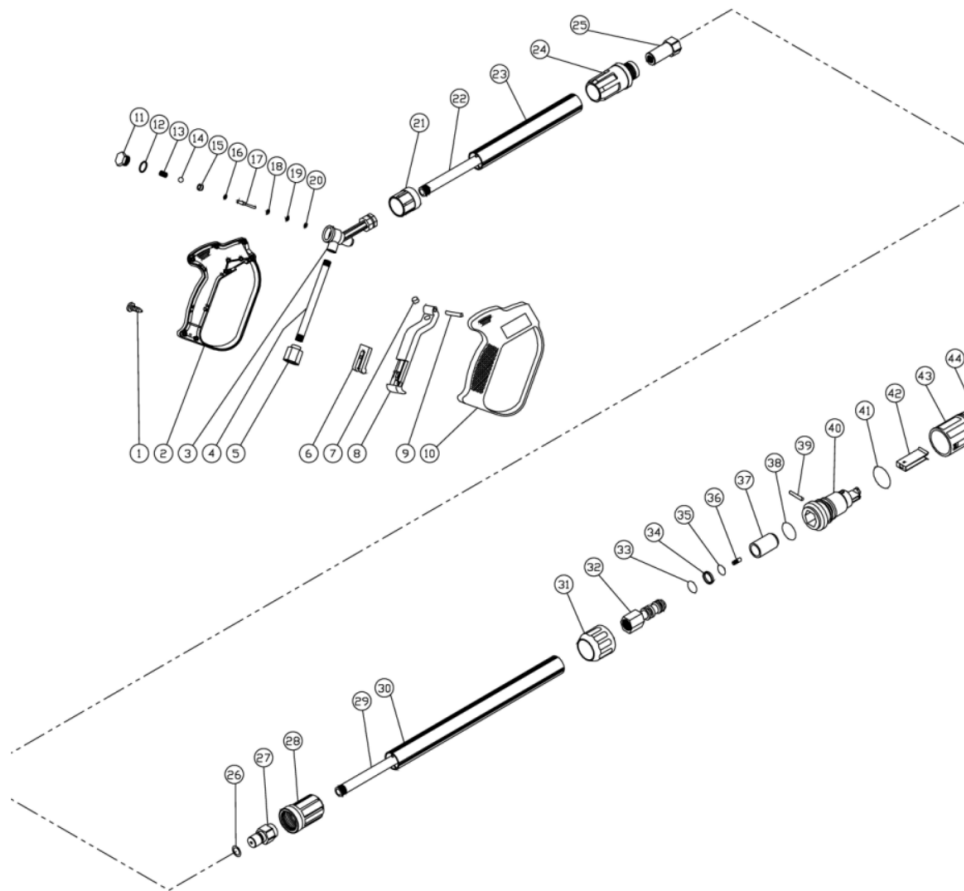

CD-1504-1MHC / CD-1504-1MHC (sn:0-99999999)

GUN AND LANCE ASSEMBLY

Id	Item #	Description	Quantity	Rev	Comments
1	27-8382	SCREW	7		
2	16-0189	PLASTIC HOUSING (LEFT SIDE)	1		
3	23-0183	HOUSING-BRASS	1		
4	21-0095	PIPE	1