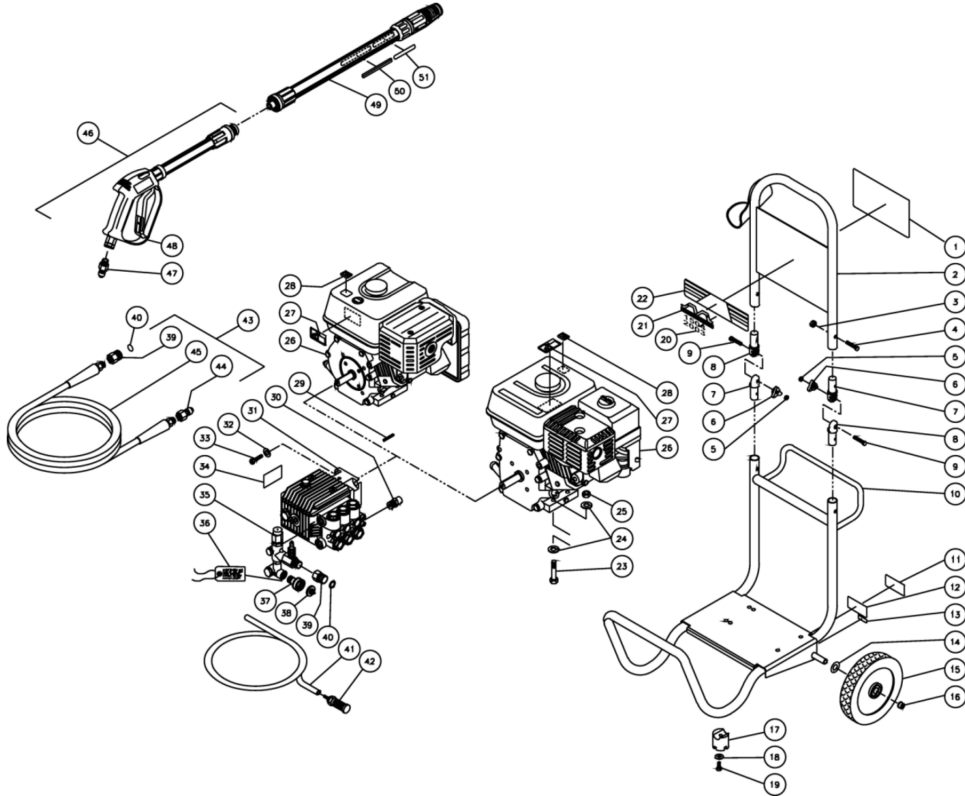

CD-1504-1MHC / CD-1504-1MHC (sn:0-99999999)

FRAME ASSEMBLY

Id	Item #	Description	Quantity	Rev	Comments
1	34-0681	DECAL- WARNING/CAUTION/OPERATION	1		
2	7-0130A01	HANDLE	1		
3	30-0154	LOCKNUT	4		
4	27-0008	BOLT	4		
5	30-0155	LOCKNUT	2		
6	7-0115	KNOB	2		
7	33-0242	ADJUSTABLE KNUCKLE W/O HEX	2		
8	33-0241	ADJUSTABLE KNUCKLE W/ HEX	2		
9	27-0020	BOLT	2		
10	5-0114A01	FRAME	1		
11	N/A	DECAL- CLEAR LAMINATE	1		
12	N/A	DECAL- DATA PLATE	1		
13	N/A	DECAL- SERIAL NUMBER	1		

Id	Item #	Description	Quantity	Rev	Comments
14	28-0006	WASHER	2		
15	14-0052	WHEEL	2		
16	33-0055	HUB CAP	2		
17	14-0063	ISOLATOR	2		
18	28-0021	WASHER	2		
19	27-3096	SCREW	2		
20	34-0048	DECAL- 1504 DIE CUT	1		
20	34-0522	DECAL- 2003 DIE CUT	1		
21	62-0086	MI-T-M LOGO	1		
22	34-0683	DECAL- MI-T-M STRIPE	1		
23	27-0070	BOLT	4		
24	28-0003	WASHER	8		
25	30-0157	LOCKNUT	4		
26	1-0013	ENGINE- 5.5 H.P. HONDA	1		
26	1-0069	ENGINE- 6.0 H.P. VANGUARD	1		
27	34-0130	DECAL- WARNING: MUFFLER HOT	1		
28	34-0588	DECAL- CAUTION: ALLOW TO COOL	1		
29	43-0073	KEY	1		
30	22-0114	HEAT DUMP VALVE	1		
31	3-0092	PUMP (CD-1504)	1		
31	3-0090	PUMP (CD-2003)	1		
32	29-0155	LOCKWASER	4		
33	27-0846	BOLT W/ PUMP	4		
34	34-0437	DECAL- IMPORTANT INSTRUCTIONS	1		
35	8-0494	UNLOADER	1		
36	34-0097	TAG- WATER INLET SUPPLY	1		
37	23-0096	GARDEN HOSE SWIVEL	1		
38	19-0001	FILTER	1		
39	17-0004	QUICK CONNECT SOCKET	2		
40	25-0123	O-RING (REPLACEMENT)	-		
41	15-0021	DETERGENT HOSE *(FOUR FEET REQUIRED)	1		
42	19-0050	DETERGENT STRAINER	1		
43	851-0007	PRESSURE HOSE ASSEMBLY (INC. 39, 44, 45)	1		
44	17-0006	QUICK CONNECT PLUG	1		
45	15-0003	PRESSURE HOSE	1		
46	851-0199	GUN/WAND ASSEMBLY (INC. 47, 48)	1		
47	17-0005	QUICK CONNECT PLUG	1		
48	16-0167	GUN ASSEMBLY	1		
49	16-0172	VARIABLE NOZZLE- 1.30MM	1		

Id	Item #	Description	Quantity	Rev	Comments
50	34-0572	DECAL- WARNING: RISK OF INJECTION	1		
51	34-0457	DECAL- ADJUSTABLE NOZZLE	1		
		*MUST ORDER IN ONE FOOT LENGTHS			

CD-1504-1MHC / CD-1504-1MHC (sn:0-99999999)