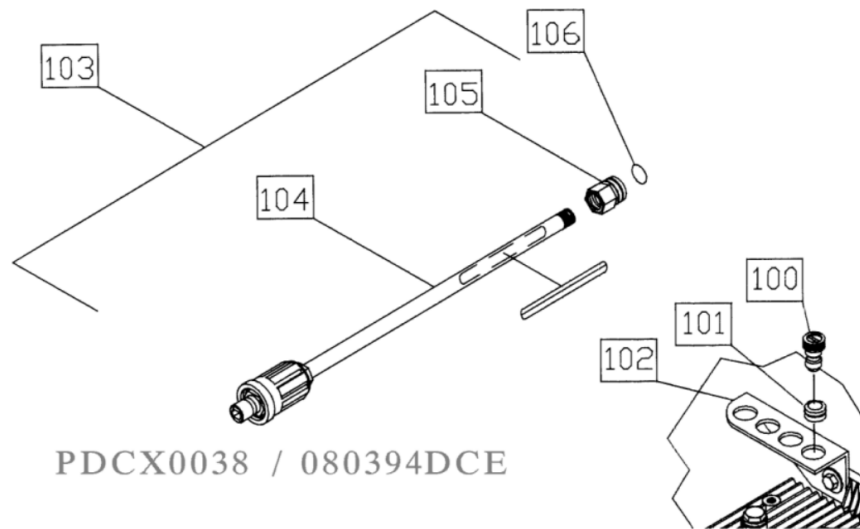

CD-1504-1MHC / CD-1504-1MHC (sn:0-99999999)

CX-0038

Id	Item #	Description	Quantity	Rev	Comments
100	18-0257	SPRAY NOZZLE-00035	1		
100	18-0258	SPRAY NOZZLE-15035	1		
100	18-0259	SPRAY NOZZLE-25035	1		
100	18-0148	SPRAY NOZZLE-6540	1