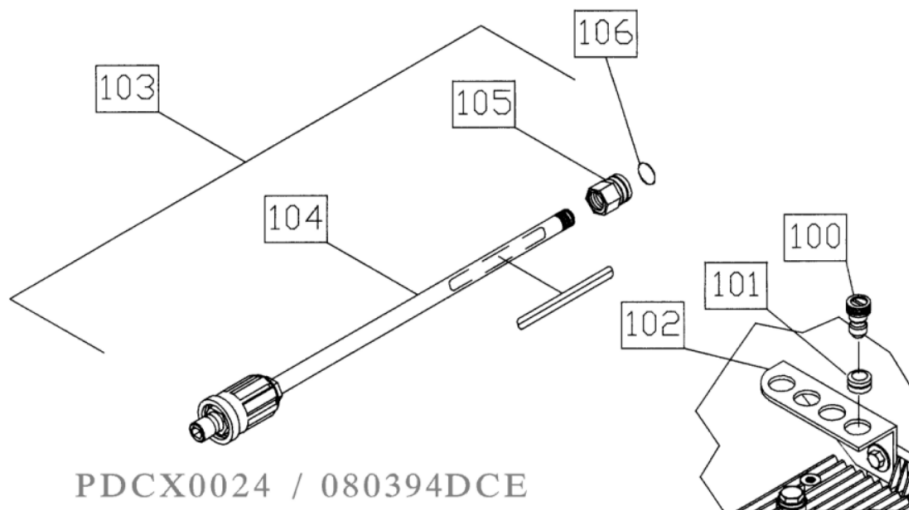

CD-1504-1MHC / CD-1504-1MHC (sn:0-99999999)

CX-0024

Id	Item #	Description	Quantity	Rev	Comments
100	18-0035	SPRAY NOZZLE-00055	1		
100	18-0041	SPRAY NOZZLE-15055	1		
100	18-0062	SPRAY NOZZLE-25055	1		
100	18-0148	SPRAY NOZZLE-6540	1