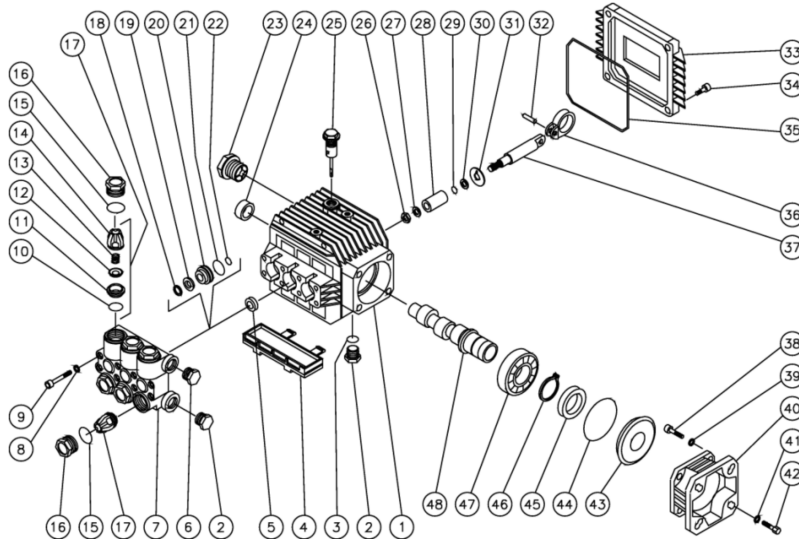

Id	Item #	Description	Quantity	Rev	Comments
13	N/A Sep.	VALVE SPRING (SEE 70-0009)	6		
14	N/A SEP.	VALVE CAGE (SEE 70-0009)	6		
15	25-0012	O-RING	6		
16	39-0035	VALVE PLUG	6		
17	N/A SEP.	VALVE ASSEMBLY (SEE 70-0009)	6		
18	N/A Sep.	HEAD RING (SEE 70-0009)	6		
19	N/A Sep.	V-PACKING (SEE 70-0009)	6		
20	46-0158	V-PACKING RETAINER	3		
21	25-0141	O-RING	3		
22	25-0128	O-RING	1		
23	46-0114	OIL LEVEL INDICATOR	1		
24	48-0019	NEEDLE BEARING	1		
25	46-0143	OIL DIPSTICK	1		
26	46-0168	NUT	3		
27	46-0166	WASHER	3		
28	46-0148	PLUNGER	3		
29	25-0045	O-RING	3		
30	25-0143	BACK-UP RING	3		
31	46-0167	WASHER	3		
32	43-0044	PISTON CONNECTING ROD PIN	3		
33	46-0151	CRANKCASE COVER	1		
34	27-8409	BOLT	4		
35	25-0332	O-RING	1		
36	46-0152	CONNECTING ROD	3		
37	46-0149	PISTON GUIDE	3		
38	27-0846	BOLT	4		
39	29-0154	LOCKWASHER	4		
40	38-0021	FLANGE	1		
41	29-0153	LOCKWASHER	4		
42	27-8409	BOLT	4		
43	46-0087	SPACER	1		
44	25-0060	O-RING	1		
45	26-0126	OIL SEAL	1		
46	46-0245	SNAP RING	1		
47	48-0024	BEARING	1		
48	46-0329	CRANKSHAFT (CD-1504)	1		

CD-1504-1MHC / CD-1504-1MHC (sn:0-99999999)

NEW PUMP ASSEMBLY

TORQUE SPECS.	
POSITION	FT-LBS
2	29.4
6	14.7
9	8.8
16	33.1
23	13.2
26	11.0
34	7.3
38	14.7
42	7.3

Id	Item #	Description	Quantity	Rev	Comments
1	46-0221	CRANKCASE	1		
2	39-0018	PLUG	2		
3	25-0052	O-RING	1		
4	46-0229	DRIP PAN	1		
5	26-0111	OIL SEAL	3		
6	39-0017	PLUG	1		
7	46-0163	MANIFOLD	1		
8	29-0153	LOCKWASHER	12		
9	27-8406	HEAD BOLT	8		
10	N/A Sep.	O-RING (SEE 70-0009)	6		
11	N/A SEP.	VALVE SEAT (SEE 70-0009)	6		
12	N/A SEP.	VALVE PLATE (SEE 70-0009)	6		
13	N/A Sep.	VALVE SPRING (SEE 70-0009)	6		
14	N/A SEP.	VALVE CAGE (SEE 70-0009)	6		
15	25-0012	O-RING	6		
16	39-0035	VALVE CAP	6		
17	N/A Sep.	VALVE ASSEMBLY (INCLUDES 10-14) (SEE 70-0009)	6		
18	N/A Sep.	HEAD RING (SEE 70-0024)	3		