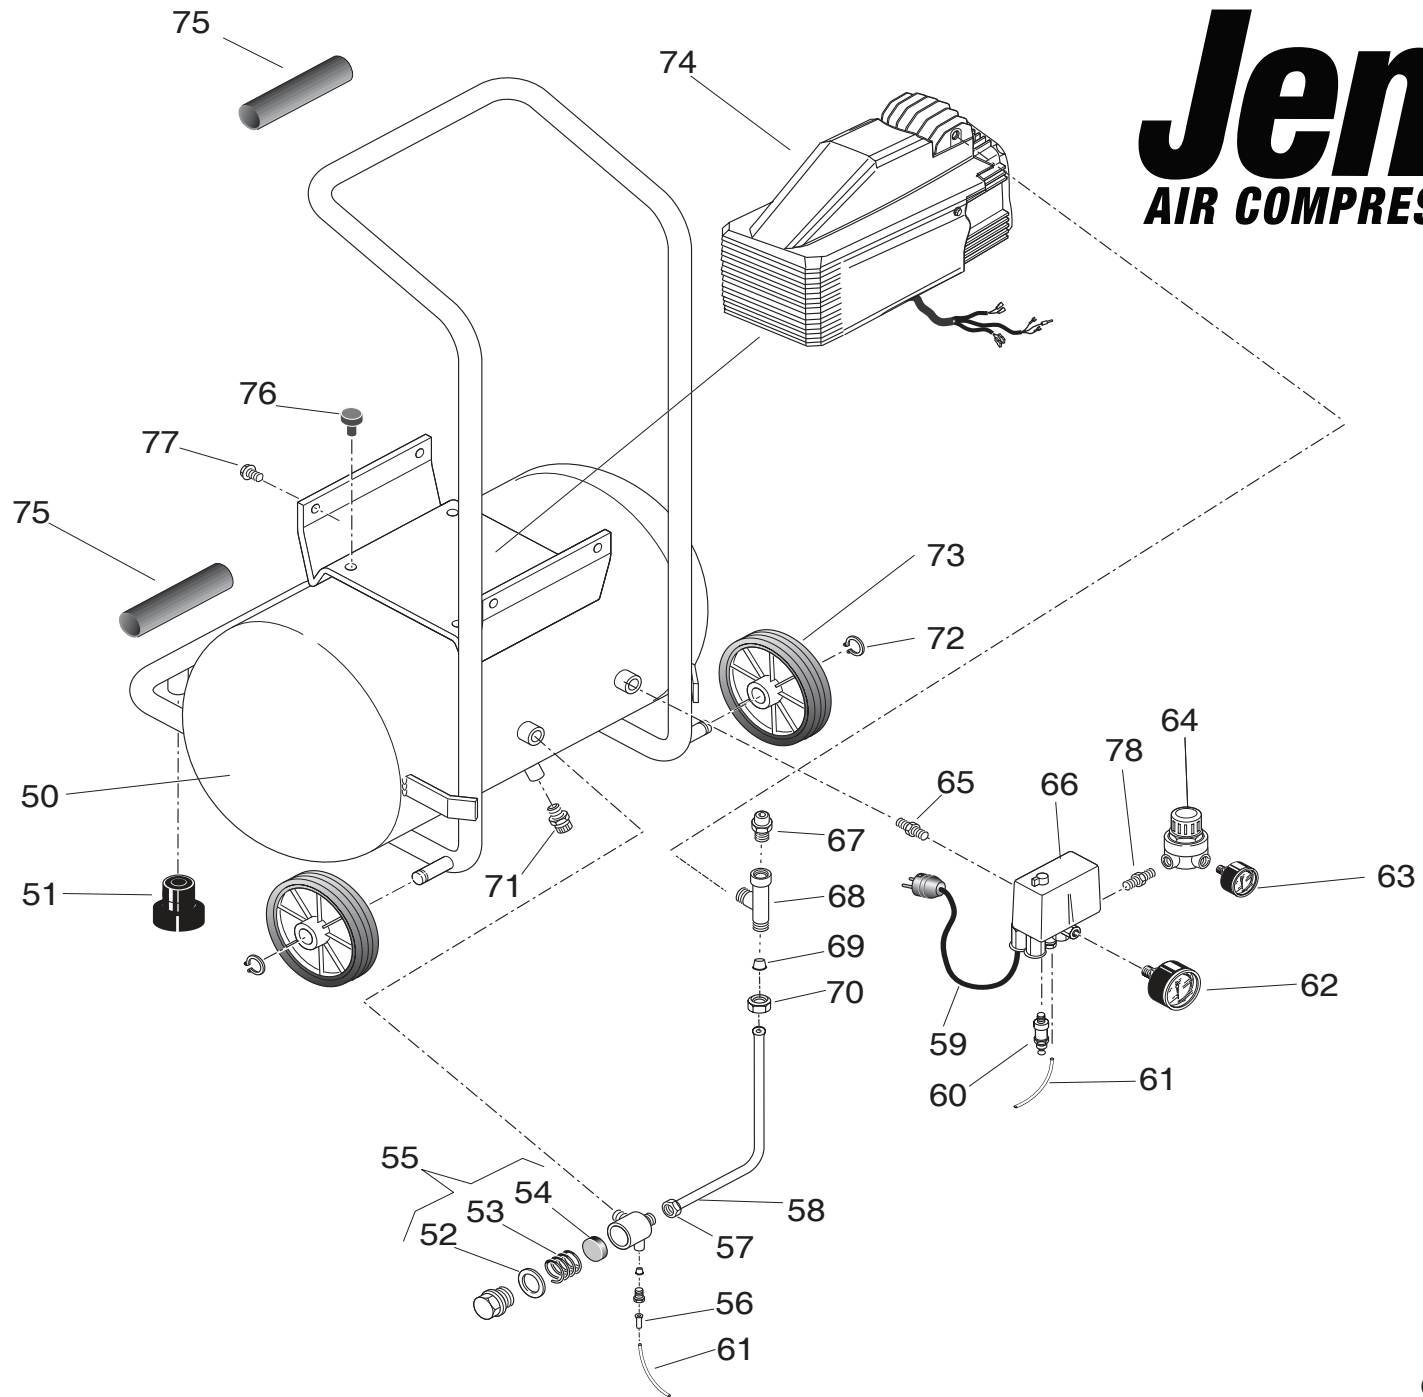

Jenny

AIR COMPRESSOR

Parts List For A2G246-HC5H

NOTE: The quantity number indicates the total number of pieces required for a complete pump repair.
When ordering parts give compressor model, serial number and part number. Order assemblies when possible.

Parts List For A2G246-HC5H

NOTE: The quantity number indicates the total number of pieces required for a complete pump repair.
When ordering parts give compressor model, serial number and part number. Order assemblies when possible.

<u>REF. NO.</u>	<u>PART NO.</u>	<u>DESCRIPTION</u>	<u>QTY.</u>
73	630-020001000	WHEEL,RUBBER,SOLID,XX"OD X YY"ID	2
74	132-1072	COMPRESSOR,PUMP&MTR,2 HP,CSA,FINI,MK246	1
75	630-116022015	GRIP,HANDLE,RUBBER,A2G246-HC5H	2
76	630-199575000	MOUNT,ISOLATOR,VIBRATION,(C20014)	4
77	120-1177	SCREW,SELF DRILL,HEX,ST,PL,12 X 3/4	4
78	122-1137	NIPPLE,CLOSE,STEEL,SCH 40,PLATED,1/4"	1