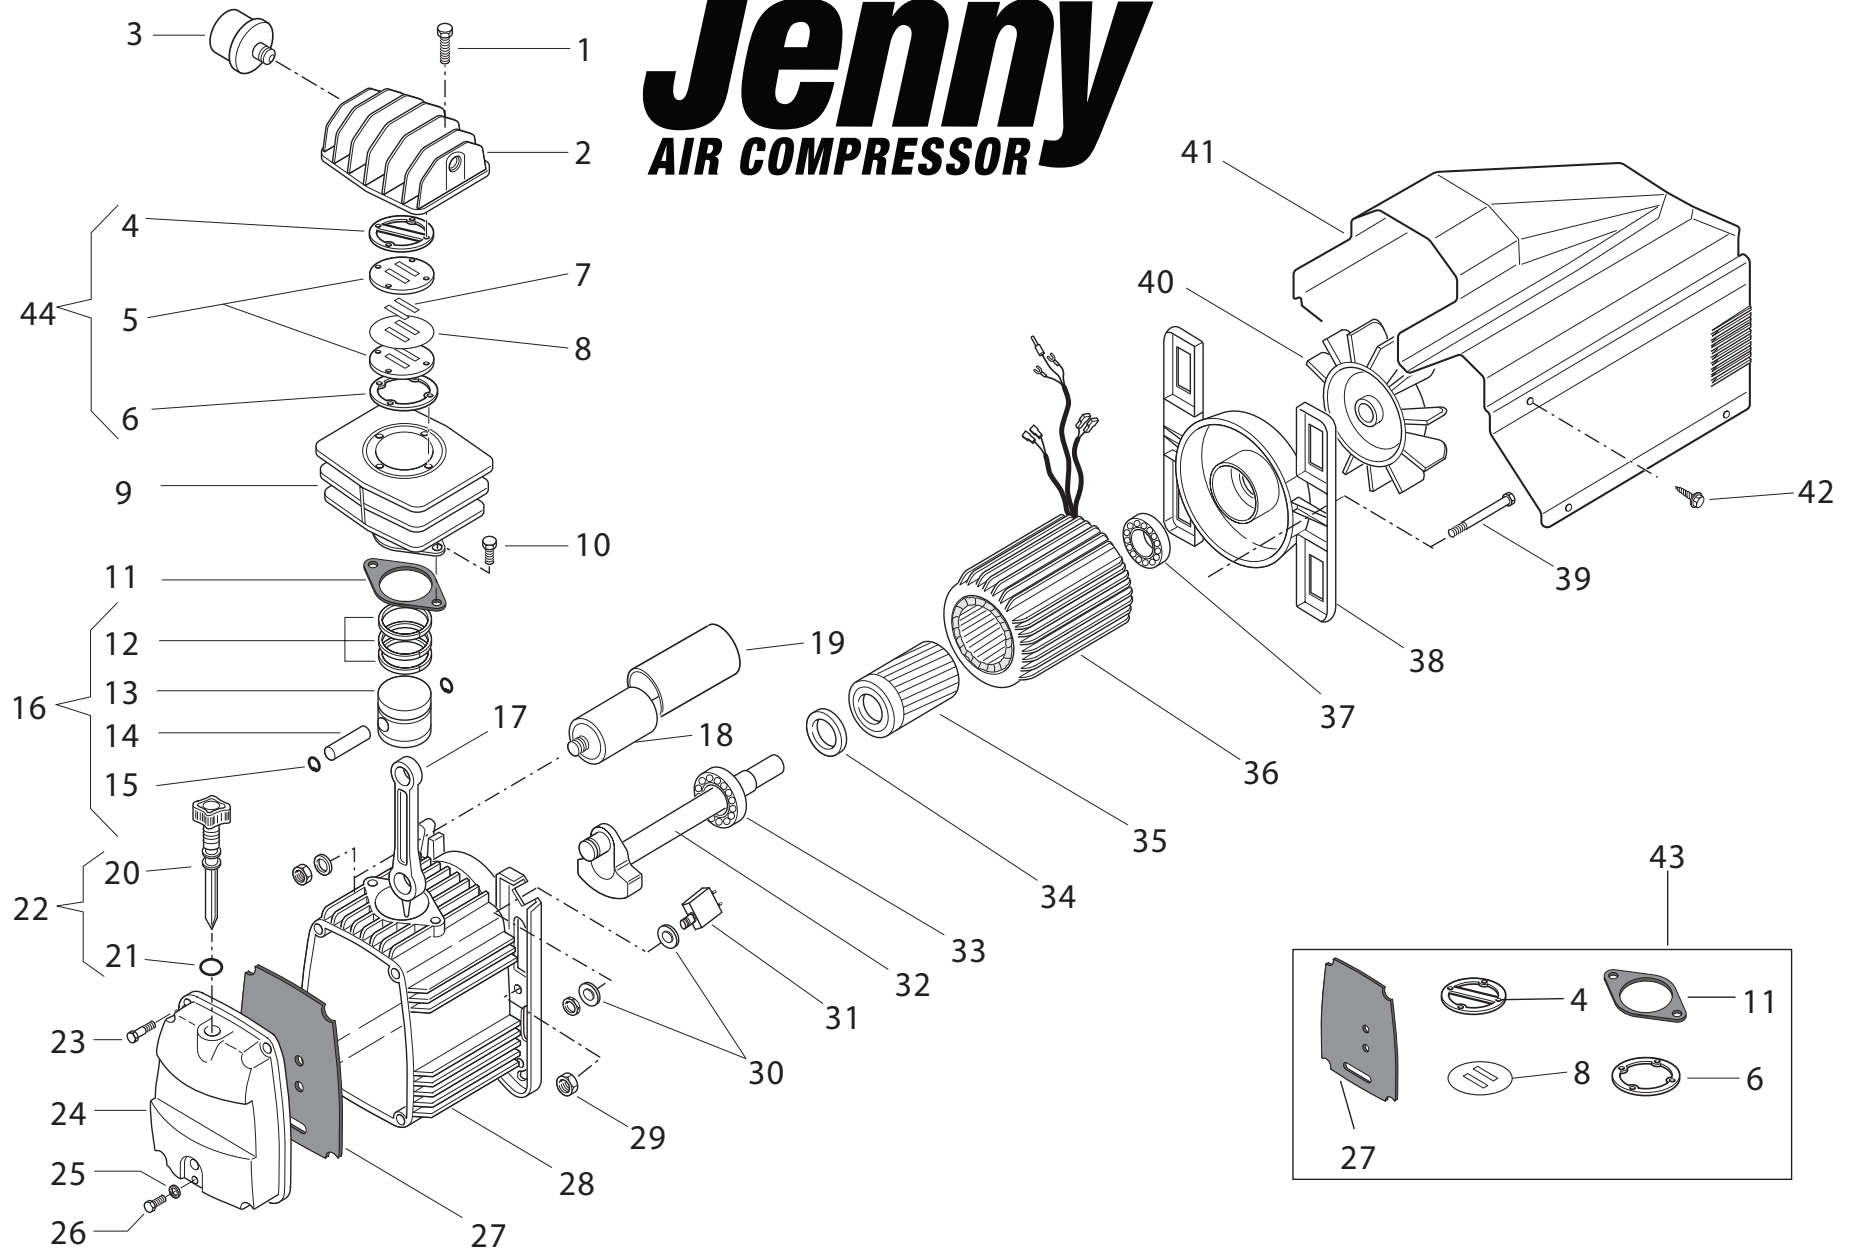

Jenny

AIR COMPRESSOR

Parts List for Model A2G246 Pump

NOTE: The quantity number indicates the total number of pieces required for a complete unit repair.
When ordering parts give compressor model, serial number and part number. Order assemblies when possible.

<u>REF. NO.</u>	<u>PART NO.</u>	<u>DESCRIPTION</u>	<u>QTY.</u>
1	630-014002021	BOLT,HEAD,M6 X 45,AM39, 3952	4
2	630-116069001	HEAD,COMPRESSOR,AIR,ALUM,AM39,(3950)	1
3	630-317007000	FILTER,AIR,PUMP,AM39/77/78/840,39154	1
4	630-116022009	GASKET,HEAD,AM39/77, 3951	1
5	630-116022013	PLATE,VALVE,AM39/77,(3940)	2
6	630-116022010	GASKET,CYLINDER,TOP,AM39/77,(3912)	1
7	630-116022038	REED,VALVE,AM39/77, 3947	2
8	630-116022012	GASKET,PLATE,VALVE,AM39/77,(3941)	1
9	630-116032080	CYLINDER,CAST IRON, AM39/AM78,MK232,7830	1
10	630-014011064	BOLT,CYLINDER,M8 X 18,AM78,(788)	2
11	630-116091015	GASKET,CYLINDER,AM99,(9912)	1
12	630-216022002	SET,RING,PISTON, AM39/77,(39133)	1
13	630-116022004	PISTON,AM39/77,(3932)	1
14	630-116022040	PIN,WRIST,AM39/77,(3935)	1
15	630-015001000	CLIP,PIN,WRIST,AM39/77,(3936)	2
16	630-416022004	KIT,PIN&PISTON&RINGS,AM39/77/78,(39132)	1
17	630-116091021	ROD,CONNECTING,AM39/77/78/99,(3921)	1
18	630-009200035	CAPACITOR,60MF,AM77/780/, 7819	1
19	N/A	N/A	
20	630-012043000	DIPSTICK,AM99,(9914A)	1
21	630-010024000	RING,O,AM99,(9914B)	1
22	630-012026000	CAP,FILL,OIL,AM99/AM204/AM403,(9914)	1
23	630-014013021	SCREW,M6 X 20,AM80/132,(336)	4