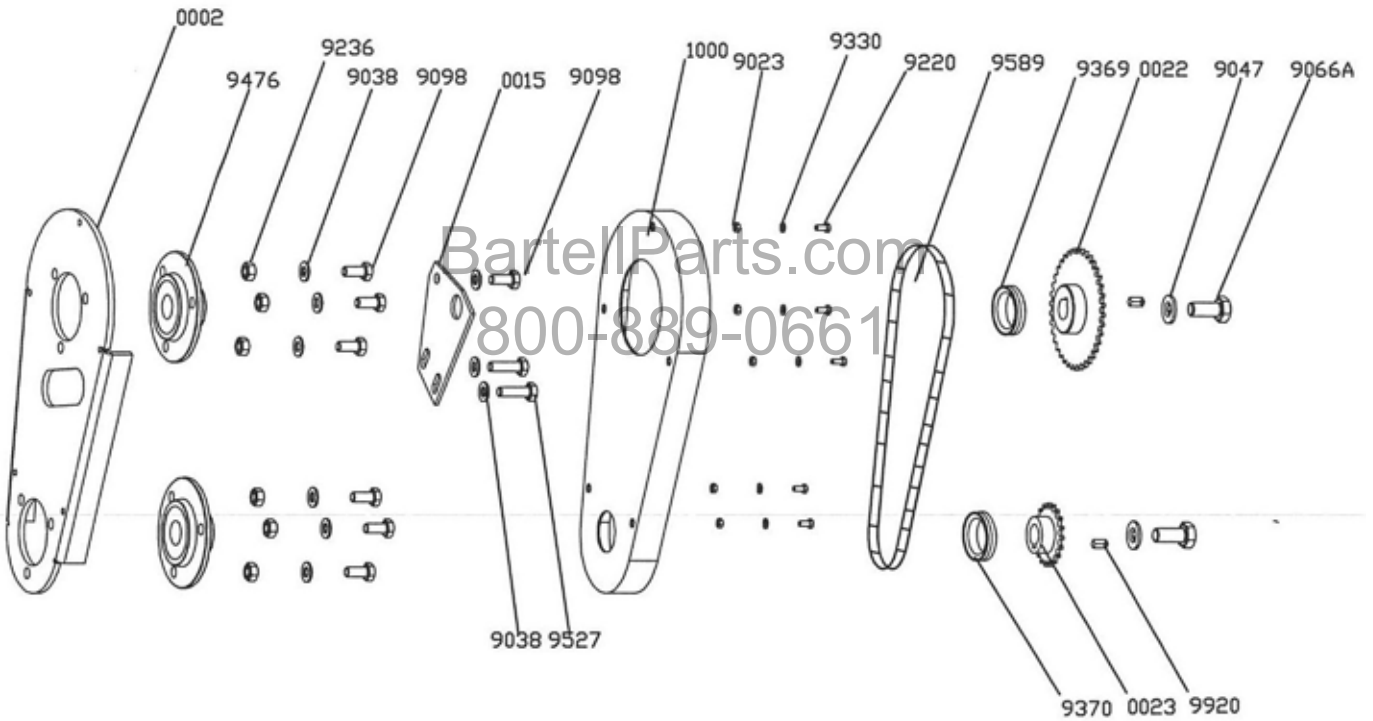

WALK BEHIND MATERIAL SPREADER INSTRUCTION MANUAL & PARTS BOOK

WALK BEHIND MATERIAL SPREADER INSTRUCTION MANUAL & PARTS BOOK

Material Spreader Parts List

PARTS NO.	DESP.	QTY
0003	Upper handle	1
0004	Block plate	1
0005	Washer	1
0006	Pull rod	4
0007	Connector	2
0009	Blade plate	2
0010	Blade	2
0011	Bolt	2
0012	Bushing	2
0013	Leather cover mounting plate	2
0014	Leather cover	2
0016	Mixer shaft	2
0100L	Left joint plate	1
0100R	Right joint plate	1
0200	Left handle tube	1
0300	Right handle tube	1
0400	Hopper	1
0500	Flow control handle	1
0600	Strengthen tube	1
0700	Block	1
0800	Mixer	1
0900	Roller	1
0001	Left mounting plate	1
0002	Right mounting plate	1
0015	Roller plate	2
0018	Bushing	2
0019	Bushing	2
0020	Check ring	2
0022	Large chain wheel	1
0023	Small chain wheel	1
1000	Inner belt guard	1
1100	Outer belt guard	1
9010	Screw	12
9023	Locknut	16
9038	Plate washer	28
9047	Plate washer	2
9066A	Hex bolt	2
9098	Hex bolt	16

WALK BEHIND MATERIAL SPREADER INSTRUCTION MANUAL & PARTS BOOK

9112	Nut	4
9121	Knob	1
9220	Hex bolt	16
9236	Locknut	21
9261	Plate washer	12
9316	Hex bolt	4
9330	Plate washer	21
9369	Seal	1
9370	Seal	1
9476	Bearing	4
9518	Pin	4
9527	Hex bolt	4
9589	Chain	1
9590	Air spring	1
9624	Wheel	2
9920	Key	2