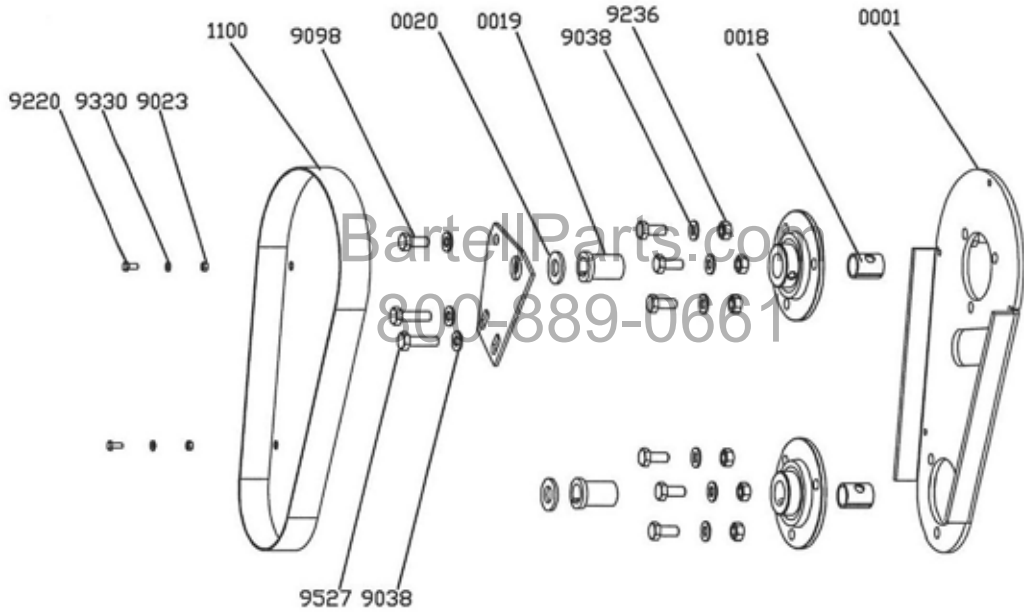

WALK BEHIND MATERIAL SPREADER INSTRUCTION MANUAL & PARTS BOOK

WALK BEHIND MATERIAL SPREADER INSTRUCTION MANUAL & PARTS BOOK

Material Spreader Parts List

PARTS NO.	DESP.	QTY
0003	Upper handle	1
0004	Block plate	1
0005	Washer	1
0006	Pull rod	4
0007	Connector	2
0009	Blade plate	2
0010	Blade	2
0011	Bolt	2
0012	Bushing	2
0013	Leather cover mounting plate	2
0014	Leather cover	2
0016	Mixer shaft	2
0100L	Left joint plate	1
0100R	Right joint plate	1
0200	Left handle tube	1
0300	Right handle tube	1
0400	Hopper	1
0500	Flow control handle	1
0600	Strengthen tube	1
0700	Block	1
0800	Mixer	1
0900	Roller	1
0001	Left mounting plate	1
0002	Right mounting plate	1
0015	Roller plate	2
0018	Bushing	2
0019	Bushing	2
0020	Check ring	2
0022	Large chain wheel	1
0023	Small chain wheel	1
1000	Inner belt guard	1
1100	Outer belt guard	1
9010	Screw	12
9023	Locknut	16
9038	Plate washer	28
9047	Plate washer	2
9066A	Hex bolt	2
9098	Hex bolt	16

WALK BEHIND MATERIAL SPREADER INSTRUCTION MANUAL & PARTS BOOK

9112	Nut	4
9121	Knob	1
9220	Hex bolt	16
9236	Locknut	21
9261	Plate washer	12
9316	Hex bolt	4
9330	Plate washer	21
9369	Seal	1
9370	Seal	1
9476	Bearing	4
9518	Pin	4
9527	Hex bolt	4
9589	Chain	1
9590	Air spring	1
9624	Wheel	2
9920	Key	2