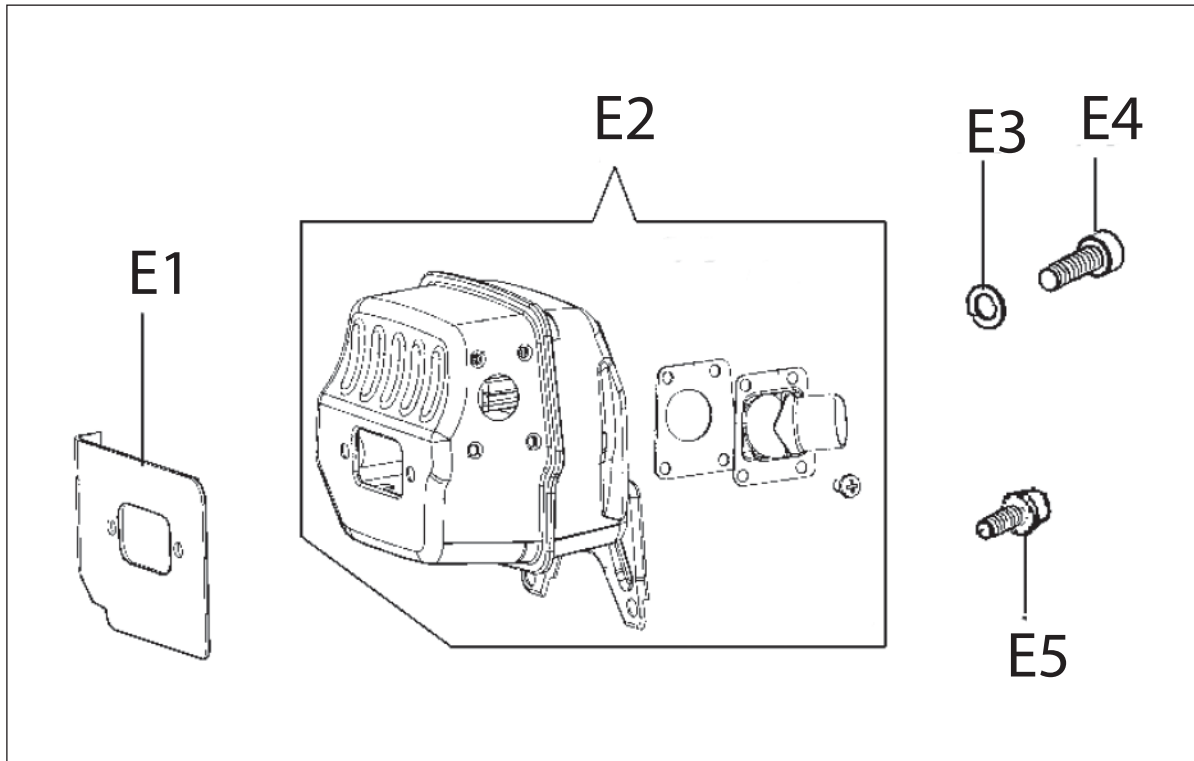

Key #	Part No.	Description
E1	545875	Cylinder to Muffler Gasket
E2	545872	Muffler Assembly
E3	73327	Washer, serrated
E4	73883	Muffler Mounting Screw
E5	73866	Screw, starter cover, lower muffler