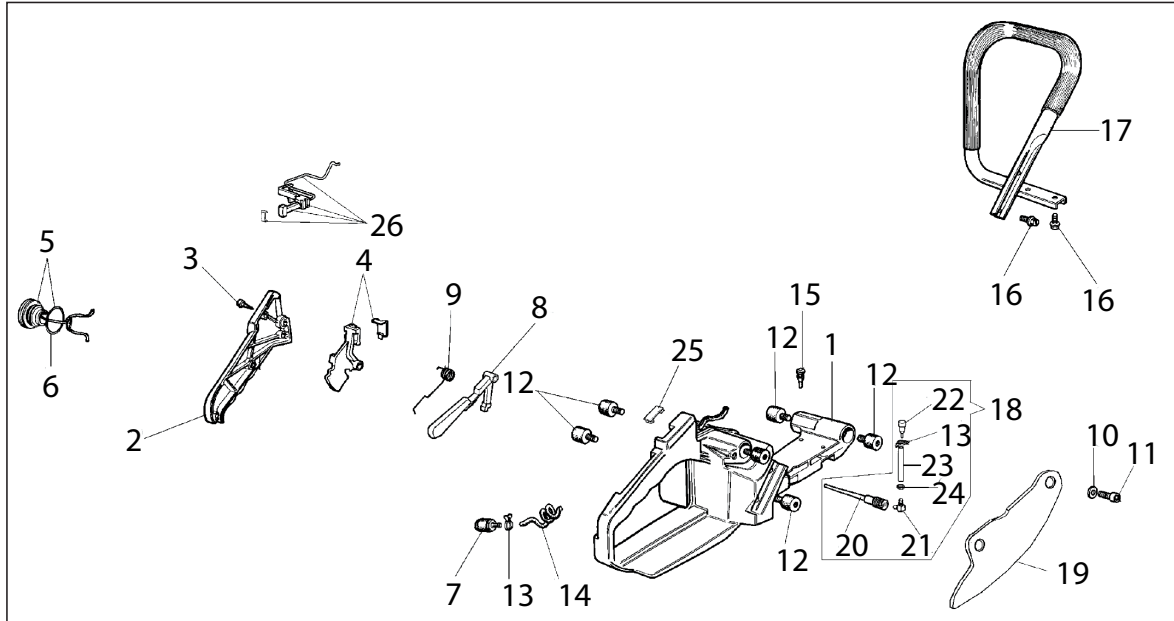

Key #	Part No.	Description
1	528655	Fuel Tank, 680
2	531105	Rear Handle Half, Black
3	73976	Rear Handle Screw
4	530479	Throttle Lever Assembly
5	530471	Fuel Cap , 680
6	73448	Fuel Cap O-Ring
7	73459	Fuel Filter
8	532028	Trigger Lockout Lever
9	73988	Trigger Lockout Lever Spring
10	73897	Washer
11	73982	Screw
12	73980	Shock Absorber
13	71588	Clip, Fuel Filter
14	73375	Fuel Line
15	73270	Bumper, Shock Absorber, Fuel Tank Top
16	73983	Front Handle Bolt
17	545971	Front Handle
18	71748	Fuel Breather Complete
19	71766	Water Deflector, Bottom
20	71751	Breather Tube Body
21	71759	Breather Tube Elbow
22	71761	Fuel Breather, Remote
23	71777	Breather Tube Extension
24	71760	Tube Clamp
25	581117	Plug, Fuel Tank and Handle Assembly for 680ES
26	577628	Throttle Rod Assembly, 680ES Fuel Tank