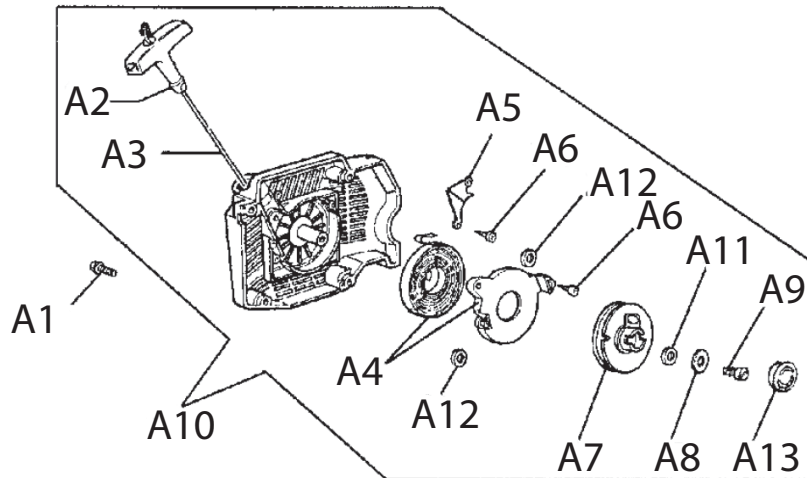

**Diamond Tools and Equipment
for Construction and Infrastructure**

Replacement Parts & Accessories Price List

680ES Gas Concrete Saw

Effective January 1, 2020

TABLE OF CONTENTS

680ES Gas Concrete Saw

ITEM DESCRIPTION	KEY	PAGE
680GC Gas Saw Service Items	n/a	1
Starter Assembly -	A	2
Flywheel & Starter Pawl Assembly	B	3
Ignition Assembly -	C	4
Cylinder & Intake Assembly	D	5
Muffler Assembly	E	6
Crankshaft Assembly	F	7
Clutch Assembly	G	8
Crankcase Assembly	H	9
Fuel Tank & Handle Assembly	I	10
Air Intake Assembly	J	11
WallWalker® & Water Delivery System	K	12
Side Cover Assembly	L	13
Carburetor Repair Kit	M	14

SERVICE ITEMS

680ES Gas Concrete Saw

Key #	Part No.	Description
1	71521	Scrench 13-19 mm
2	71541	Pressure Gauge Bulb
3	71542	Coil/Flywheel Timing Shim
4	71543	Cylinder Assembly Clamps & Piston Stop
5	71544	Manifold Assembly Tool
6	71546	Shock Absorber Tool
7	71547	Spark Tester
8	71548	Flywheel Disassembly Tool
9	71565	Electronic Tachometer
10	71569	Induction Seal Flange with Screws
11	71570	Exhaust Seal Flange with Screws
12	71573	Tuning Screwdriver
13	73461	Flywheel Puller
14	73462	Main Bearing Driver Tool
15	571227	2-Stroke Oil, 50:1 Mix, 2.6 oz (77 ml) (6-Pack)
15	571228	2-Stroke Oil, 50:1 Mix, 2.6 oz (77 ml) (24-Pack)
Not Shown	71734	Gasket Set
Not Shown	70249	14T Bar Nose Sprocket Repair Kit

Key #	Part No.	Description
A1	73230	Bolt
A2	530208	Starter Rope Handle
A3	73904	Starter Rope
A4	531103	Starter Coil Spring & Housing
A5	71451	Starter Case Plate
A6	505380	Recoil Housing Screw
A7	528661	Starter Rope Pulley
A8	73905	Starter Pulley Washer
A9	73907	Starter Pulley Screw
A10	528637	Starter Cover Assembly
A11	530367	Starter Assembly Washer
A12	532026	Spring Housing Washer
A13	508853	Starter Assembly Cap

Key #	Part No.	Description
C20	576463	Ground Cable, 680ES
C21	73914	Screw m4x20
C22	73285	Wave Washer, 4.5mm
C23	73890	Washer
C24	73241	Spark Plug cap and spring kit
C25	73917	Spark Plug Spring
C26	576437	Ignition Coil 680ES