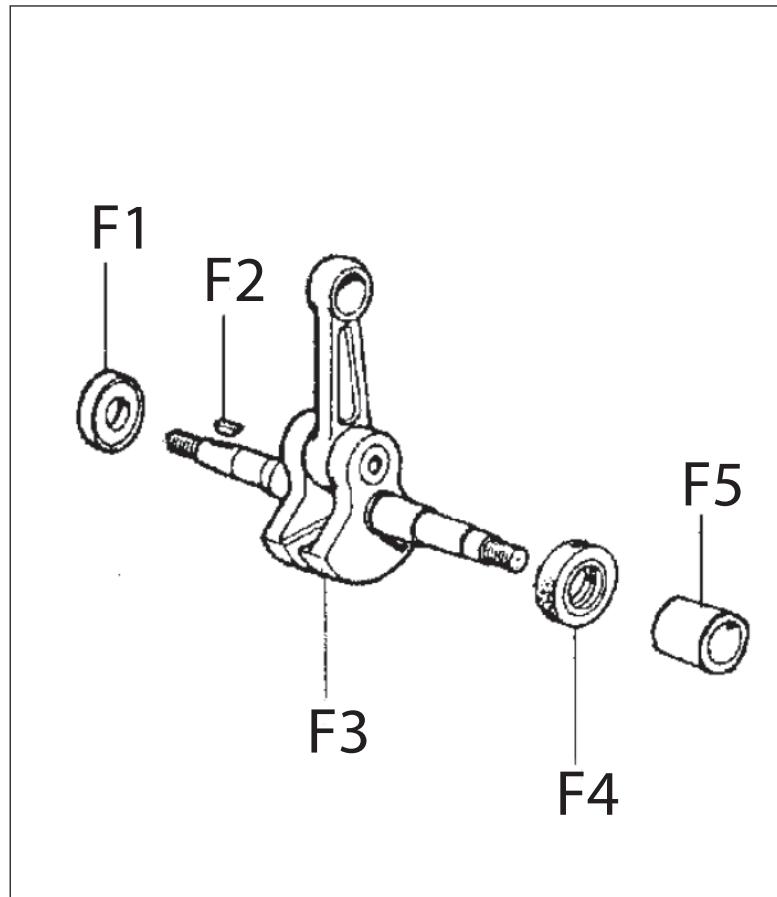

Key #	Part No.	Description
F1	73877	Crankshaft Seal Flywheel Side
F2	73878	Crankshaft Flywheel Woodruff Key
F3	545871	Crankshaft Assembly
F4	73289	Crankshaft Seal Clutch Side
F5	71452	Crankshaft Bushing