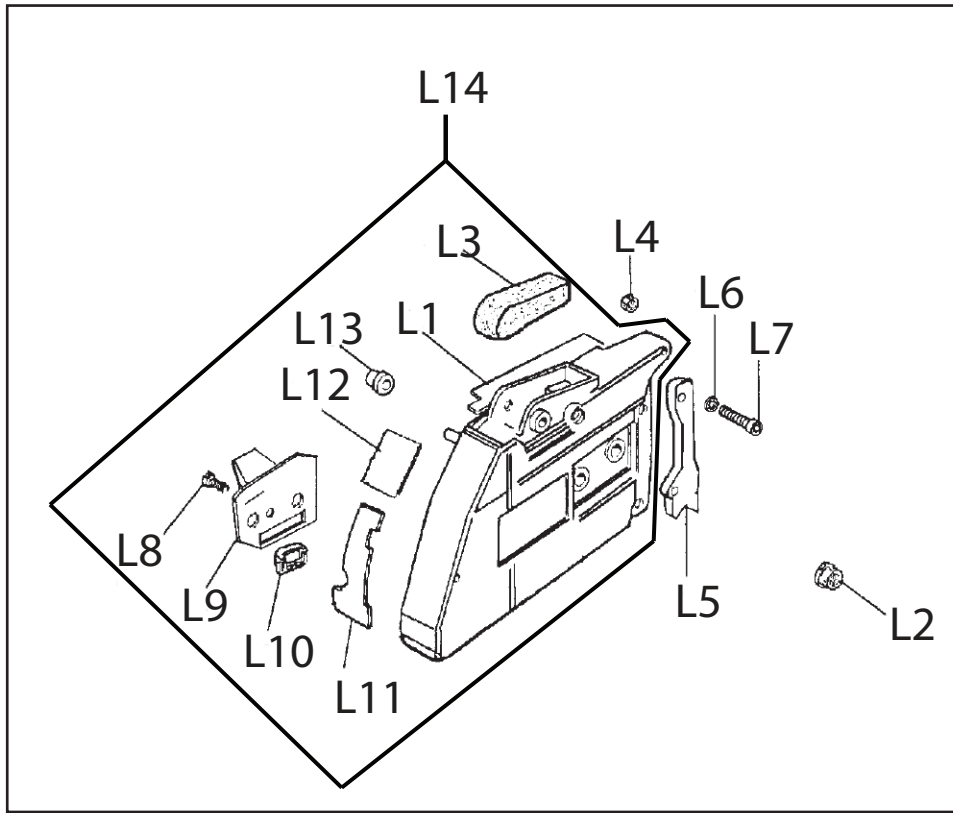

Key #	Part No.	Description
L1	71743	Side Cover Insert, Top
L2	73958	Side Cover Nut
L3	71462	Chain Cover Cap
L4	73367	Nut
L5	71533	WallWalker Side Arm
L6	73951	Lock Washer
L7	507355	WallWalker Side Arm Screw
L8	71487	Screw
L9	71447	Side Cover Plate
L10	73957	Lower Guard
L11	73972	Deflector, Lower
L12	73948	Deflector, Upper
L13	73310	Rubber Bumper Cover
L14	528659	Side Cover Assembly, Complete