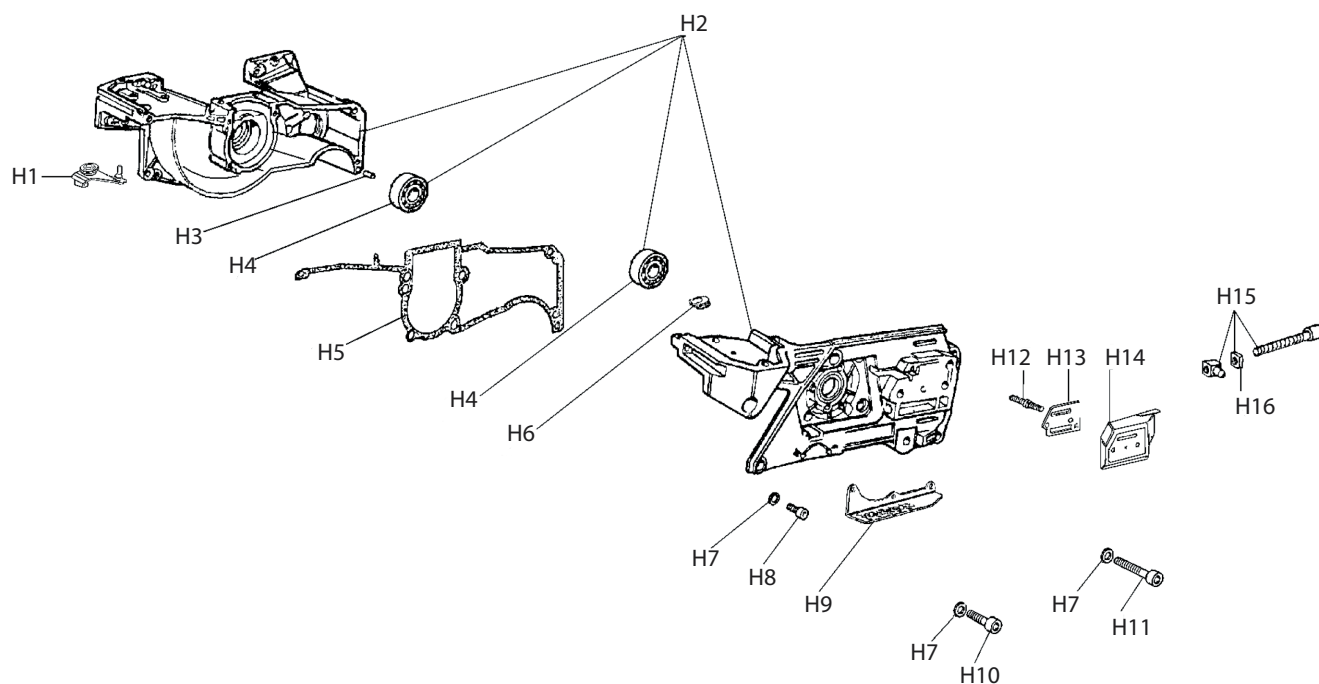

Key #	Part No.	Description
D1	505469	Wallwalker® Sidearm Screw
D2	73897	Washer
D3	71735	Intake Manifold
D4	73901	Intake Manifold Flange Screw
D5	73947	Intake Manifold Flange
D6	73888	Carburetor Spring
D7	545877	Carburetor Pulse Tube
D8	577754	Carburetor, Walbro WJ-136 680ES
D9	517547	Screw Guide
D10	576462	Multifunction Actuator for 680ES
D11	73866	Screw
D12	576435	Carburetor Support Bracket for 680ES
D13	73868	Intake Manifold
D14	545870	Intake Manifold Clamp
D15	514770	Spark Plug
D16	73874	Cylinder Bolt & washer
D17	545874	Gasket, Base
D18	548084	Complete Piston/Cylinder Assembly
D19	73869	Wrist Pin Needle Bearing
D20	577630	Screw, 680ES Motor
D21	577629	Washer, 680ES Motor
D22	577631	Detent Spring, 680ES Motor

Key #	Part No.	Description
G1	73931	Sprocket Sealing Ring
G2	73949	Outer Crankcase Seal Body
G3	73940	Pump Body Bolt
G4	73285	Wave Washer, 4.5 mm
G5	73945	Clutch Spacer Washer
G6	70949	680/695 Drive Sprocket
G6	525496	680PG Drive Sprocket
G7	73939	Clutch Needle Bearing
G8	71520	Clutch Cup (includes p/n 73939)
G9	73941	Clutch Spacer Washer, Inside
G10	71419	Clutch Assembly
G11	73943	Clutch Spring