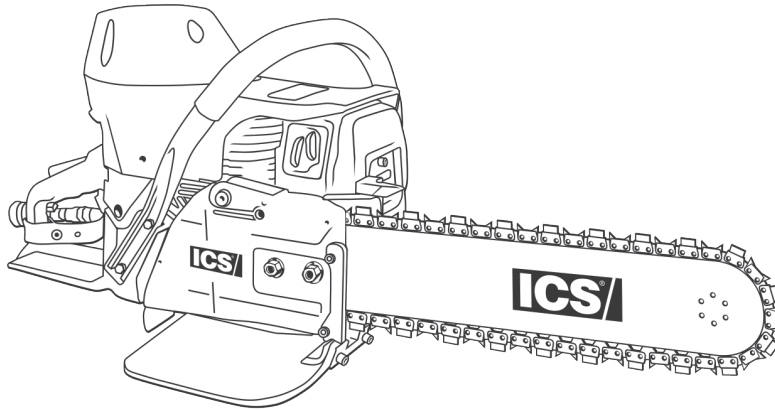

**Diamond Tools and Equipment
for Construction and Infrastructure**

Replacement Parts & Accessories Price List

680ES Gas Concrete Saw

Effective January 1, 2020

TABLE OF CONTENTS

680ES Gas Concrete Saw

ITEM DESCRIPTION	KEY	PAGE
680GC Gas Saw Service Items	n/a	1
Starter Assembly -	A	2
Flywheel & Starter Pawl Assembly	B	3
Ignition Assembly -	C	4
Cylinder & Intake Assembly	D	5
Muffler Assembly	E	6
Crankshaft Assembly	F	7
Clutch Assembly	G	8
Crankcase Assembly	H	9
Fuel Tank & Handle Assembly	I	10
Air Intake Assembly	J	11
WallWalker® & Water Delivery System	K	12
Side Cover Assembly	L	13
Carburetor Repair Kit	M	14

SERVICE ITEMS

680ES Gas Concrete Saw

Key #	Part No.	Description
1	71521	Scrench 13-19 mm
2	71541	Pressure Gauge Bulb
3	71542	Coil/Flywheel Timing Shim
4	71543	Cylinder Assembly Clamps & Piston Stop
5	71544	Manifold Assembly Tool
6	71546	Shock Absorber Tool
7	71547	Spark Tester
8	71548	Flywheel Disassembly Tool
9	71565	Electronic Tachometer
10	71569	Induction Seal Flange with Screws
11	71570	Exhaust Seal Flange with Screws
12	71573	Tuning Screwdriver
13	73461	Flywheel Puller
14	73462	Main Bearing Driver Tool
15	571227	2-Stroke Oil, 50:1 Mix, 2.6 oz (77 ml) (6-Pack)
15	571228	2-Stroke Oil, 50:1 Mix, 2.6 oz (77 ml) (24-Pack)
Not Shown	71734	Gasket Set
Not Shown	70249	14T Bar Nose Sprocket Repair Kit