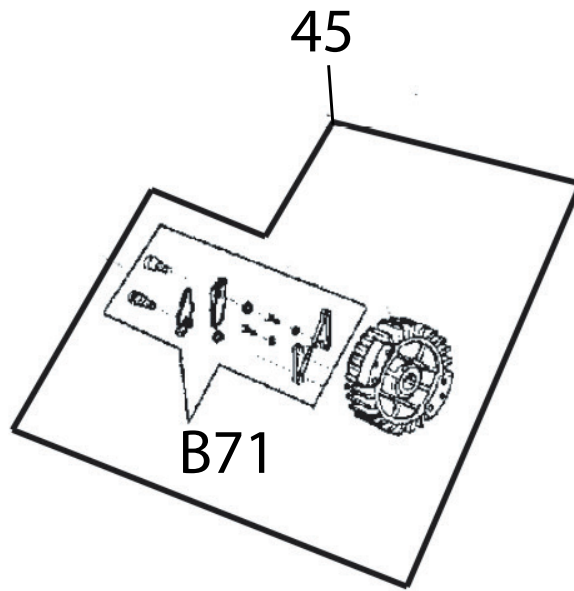

B48 B51 B57

B31

45

B71

Key #	Part No.	Description
B31	531109	Flange, starter pulley 680
B45	528651	Flywheel 680
B48	73891	Nut, M8x1
B51	73911	Washer
B57	73912	Washer
B71	509163	Starter Pawl Assembly
Not Shown	71734	Gasket Set