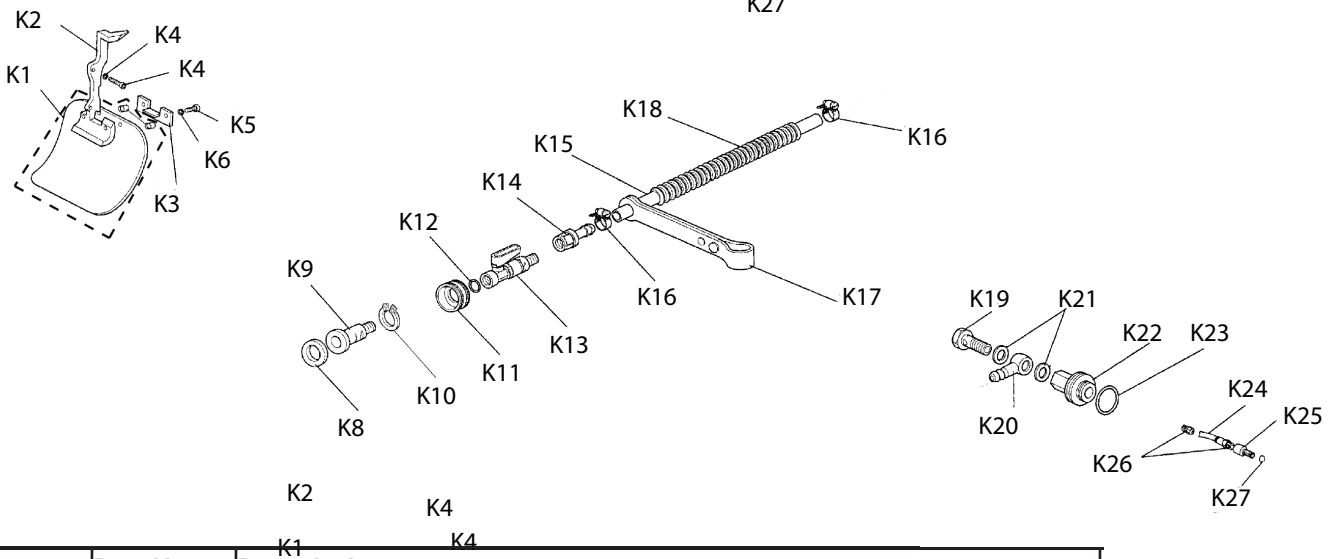

680ES • KEY K PARTS • WALLWALKER & WATER DELIVERY SYSTEM

Key #	Part No.	Description
K1	576680	Mud Flap Replacement Kit, 680
K2	71532	WallWalker® Lever Arm
K3	71531	Guard Flap Clamp
K4	505469	Screw & Washer
K5	71479	WallWalker® Flap Screw
K6	73951	Washer
K8	71469	Water Hose Gasket
K9	545975	Fitting
K10	545976	Clip
K11	71457	Ring Nut
K12	71468	Water Hose O-Ring
K13	71458	Water Shut-Off Valve
K14	71454	Barb Fitting, 1/4 male thread
K15	71455	Tube
K16	71465	Hose Clamp
K17	71461	Hose Hanger
K18	71464	Water Hose Cover
K19	71463	Water Hose Screw
K20	71453	Fitting
K21	71456	Copper Washer
K22	73923	Water Tank Cap
K23	73448	Fuel Cap O-Ring
K24	71459	Tube
K25	71470	Fitting
K26	71471	Fitting
K27	71472	O-Ring