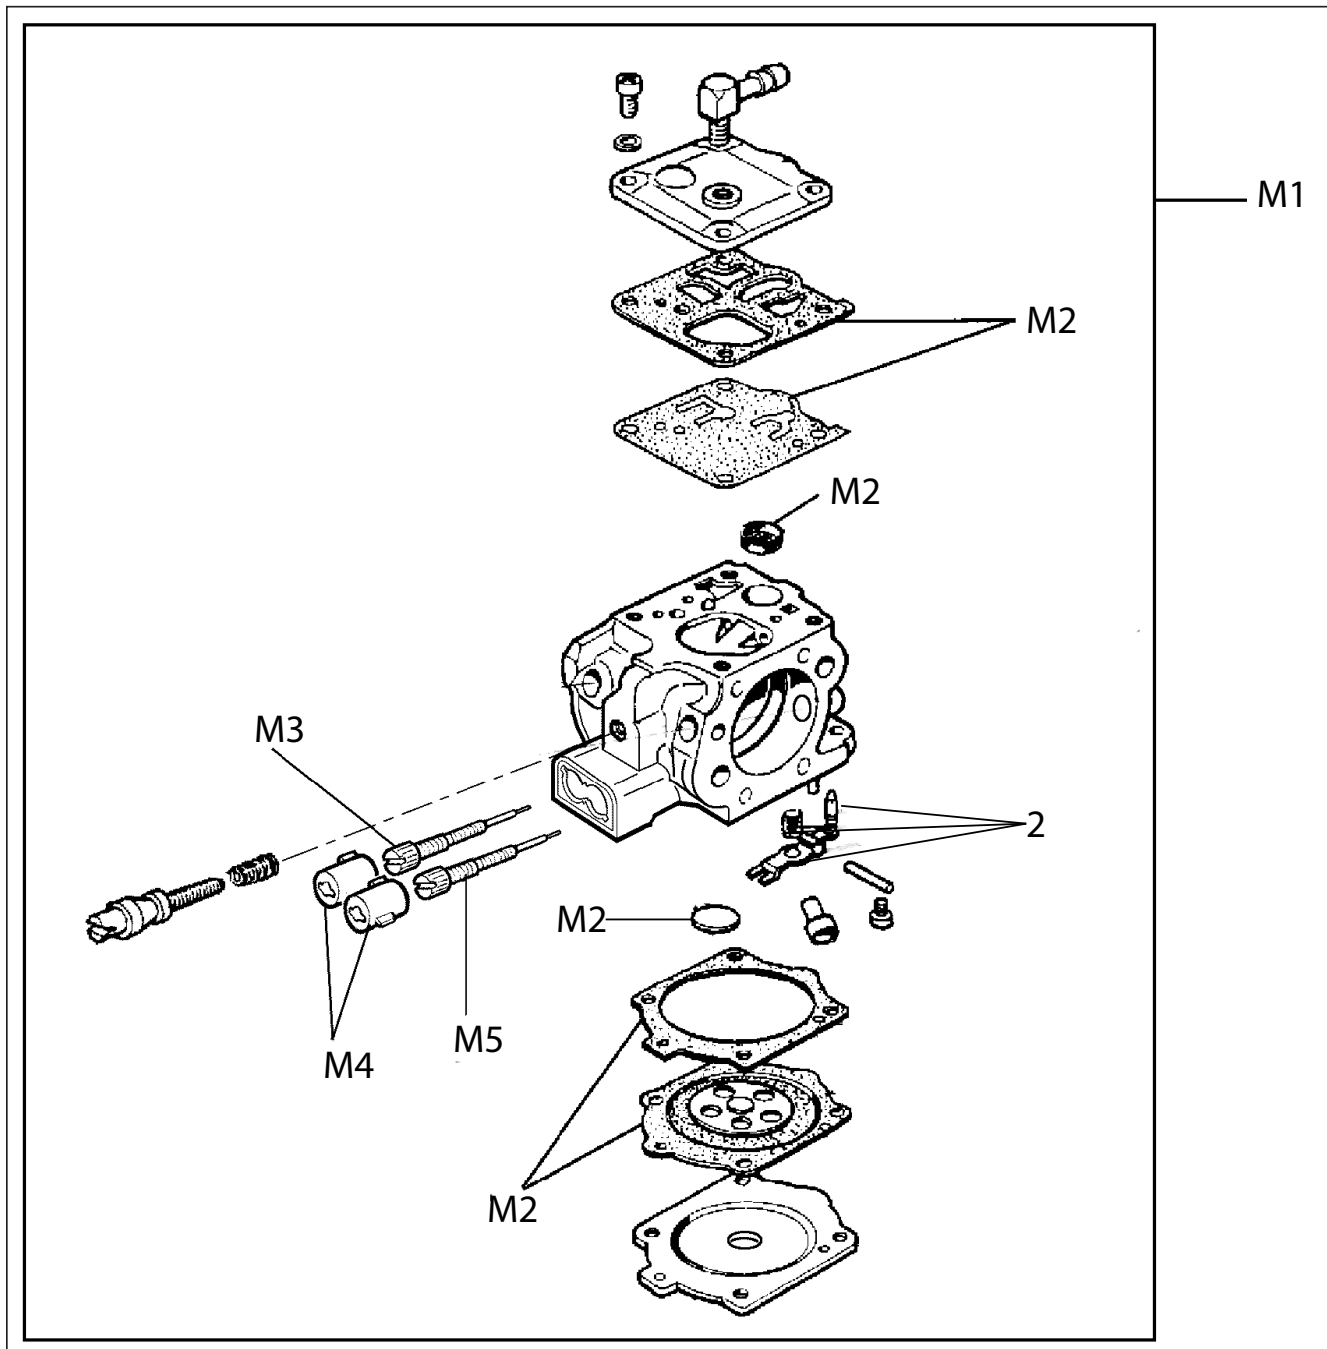

Key #	Part No.	Description
M1	577754	Carburetor, Walbro WJ-136
M2	73996	Carburetor Repair Kit
M3	577633	Needle Screw High, 680ES Carburetor
M4	577635	Limiter Cap
M5	577634	Needle Screw Low, 680ES Carburetor