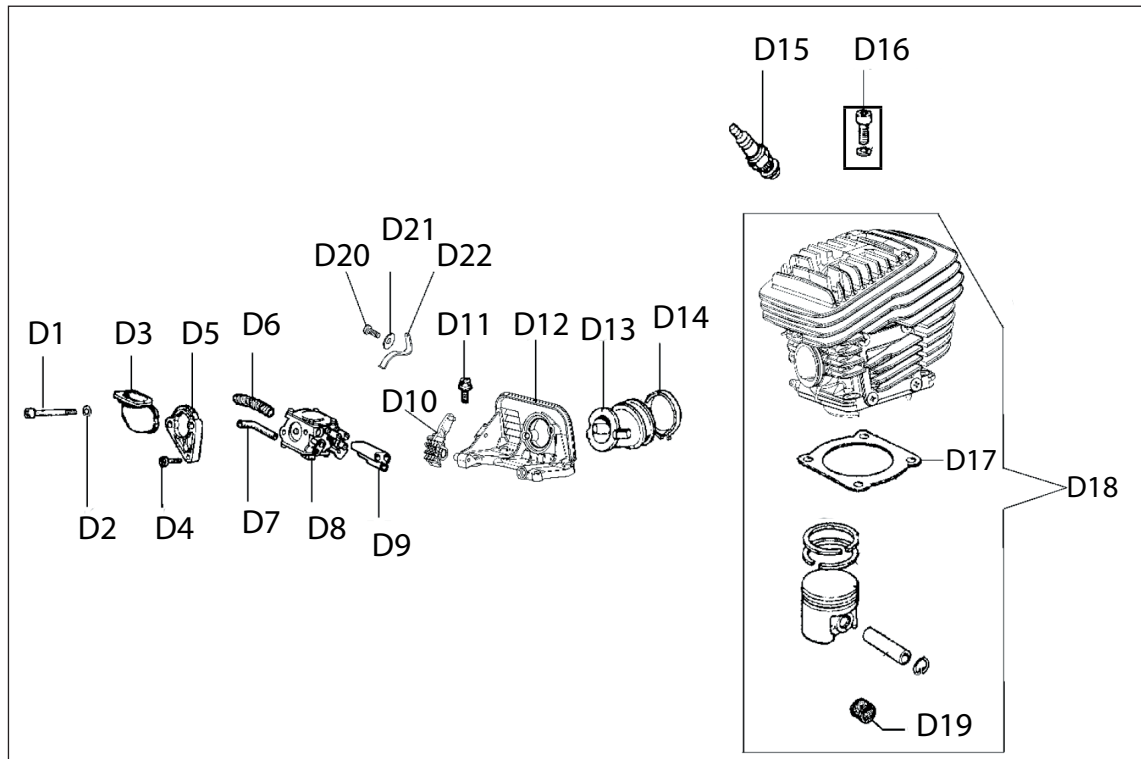

SERVICE ITEMS

680ES Gas Concrete Saw

Key #	Part No.	Description
1	71521	Scrench 13-19 mm
2	71541	Pressure Gauge Bulb
3	71542	Coil/Flywheel Timing Shim
4	71543	Cylinder Assembly Clamps & Piston Stop
5	71544	Manifold Assembly Tool
6	71546	Shock Absorber Tool
7	71547	Spark Tester
8	71548	Flywheel Disassembly Tool
9	71565	Electronic Tachometer
10	71569	Induction Seal Flange with Screws
11	71570	Exhaust Seal Flange with Screws
12	71573	Tuning Screwdriver
13	73461	Flywheel Puller
14	73462	Main Bearing Driver Tool
15	571227	2-Stroke Oil, 50:1 Mix, 2.6 oz (77 ml) (6-Pack)
15	571228	2-Stroke Oil, 50:1 Mix, 2.6 oz (77 ml) (24-Pack)
Not Shown	71734	Gasket Set
Not Shown	70249	14T Bar Nose Sprocket Repair Kit

Key #	Part No.	Description
A1	73230	Bolt
A2	530208	Starter Rope Handle
A3	73904	Starter Rope
A4	531103	Starter Coil Spring & Housing
A5	71451	Starter Case Plate
A6	505380	Recoil Housing Screw
A7	528661	Starter Rope Pulley
A8	73905	Starter Pulley Washer
A9	73907	Starter Pulley Screw
A10	528637	Starter Cover Assembly
A11	530367	Starter Assembly Washer
A12	532026	Spring Housing Washer
A13	508853	Starter Assembly Cap

B48 B51 B57

B31

45

B71

Key #	Part No.	Description
B31	531109	Flange, starter pulley 680
B45	528651	Flywheel 680
B48	73891	Nut, M8x1
B51	73911	Washer
B57	73912	Washer
B71	509163	Starter Pawl Assembly
Not Shown	71734	Gasket Set

Key #	Part No.	Description
C20	576463	Ground Cable, 680ES
C21	73914	Screw m4x20
C22	73285	Wave Washer, 4.5mm
C23	73890	Washer
C24	73241	Spark Plug cap and spring kit
C25	73917	Spark Plug Spring
C26	576437	Ignition Coil 680ES