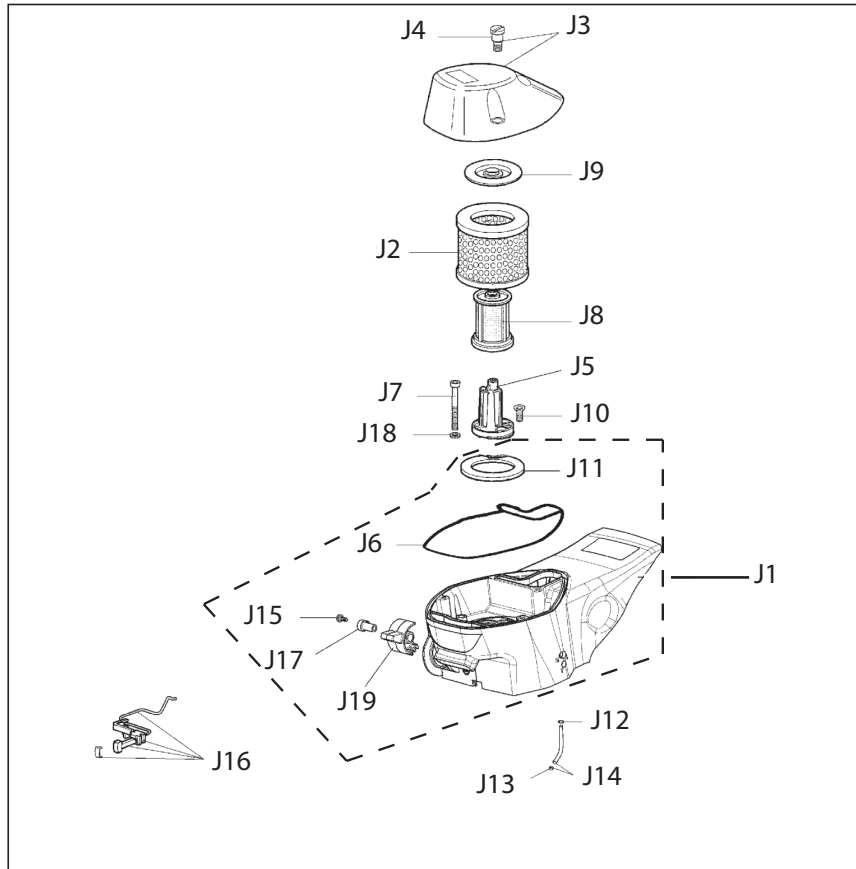

Key #	Part No.	Description
J1	576438	Cylinder Cover for 680ES (incl J6, J11, J15, J17, J19)
J2	71752	Air Filter Canister, Polyester
J3	530473	Air Filter Cover
J4	73992	Filter Cover Screw
J5	73338	Air Filter Mount
J6	71756	Filter Cover Gasket
J7	71771	Screw, Cylinder Cover, Long, Socket Head
J8	73336	Internal Screen
J9	71758	Air Filter Mount Screw
J10	73337	Filter Support Screw
J11	73335	Filter Canister Gasket
J12	71472	O-Ring
J13	71760	Tube Clamp
J14	505382	Compensator Tube
J15	576459	Screw, Torx T27
J16	577628	Throttle rod assembly for 680ES
J17	576461	Support Bushing, Multifunction lever
J18	73897	Washer
J19	576460	Multifunction lever, 680ES