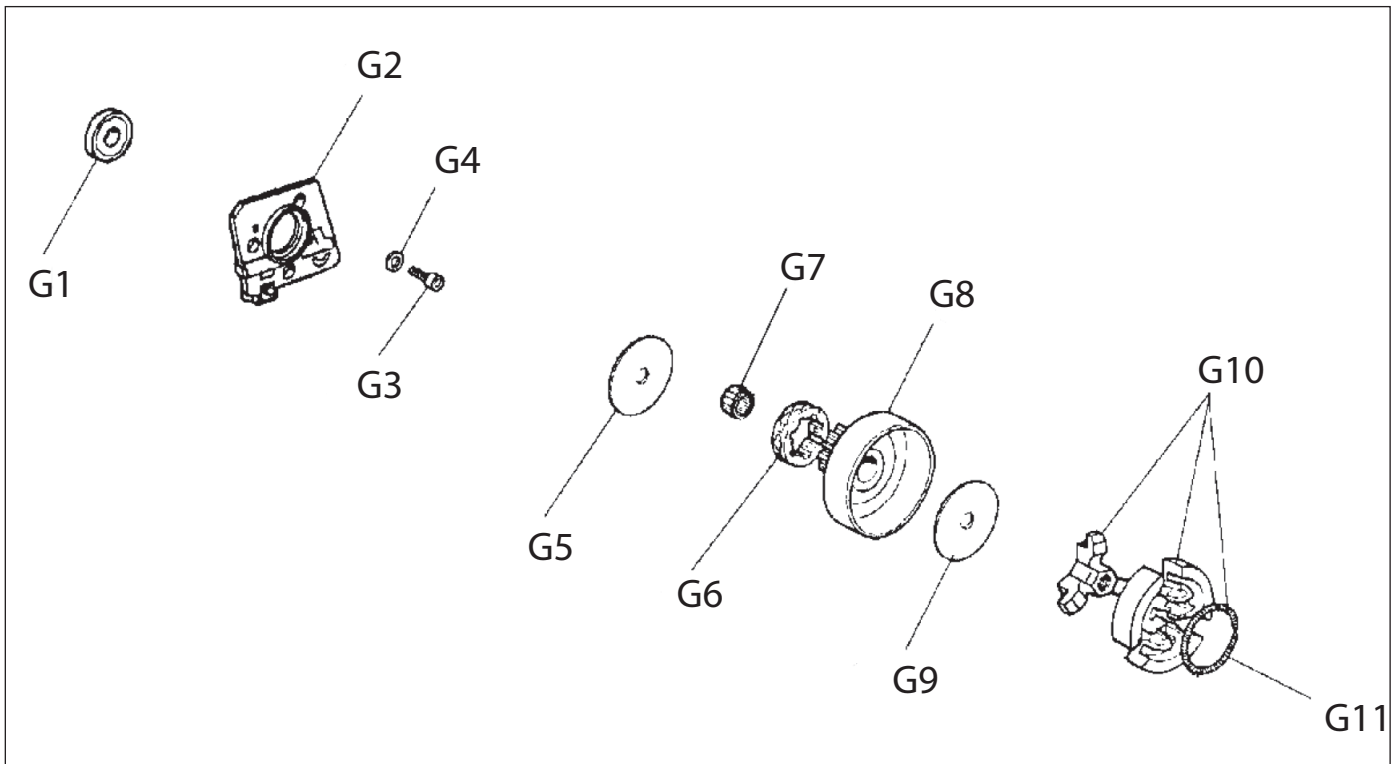

Key #	Part No.	Description
G1	73931	Sprocket Sealing Ring
G2	73949	Outer Crankcase Seal Body
G3	73940	Pump Body Bolt
G4	73285	Wave Washer, 4.5 mm
G5	73945	Clutch Spacer Washer
G6	70949	680/695 Drive Sprocket
G6	525496	680PG Drive Sprocket
G7	73939	Clutch Needle Bearing
G8	71520	Clutch Cup (includes p/n 73939)
G9	73941	Clutch Spacer Washer, Inside
G10	71419	Clutch Assembly
G11	73943	Clutch Spring