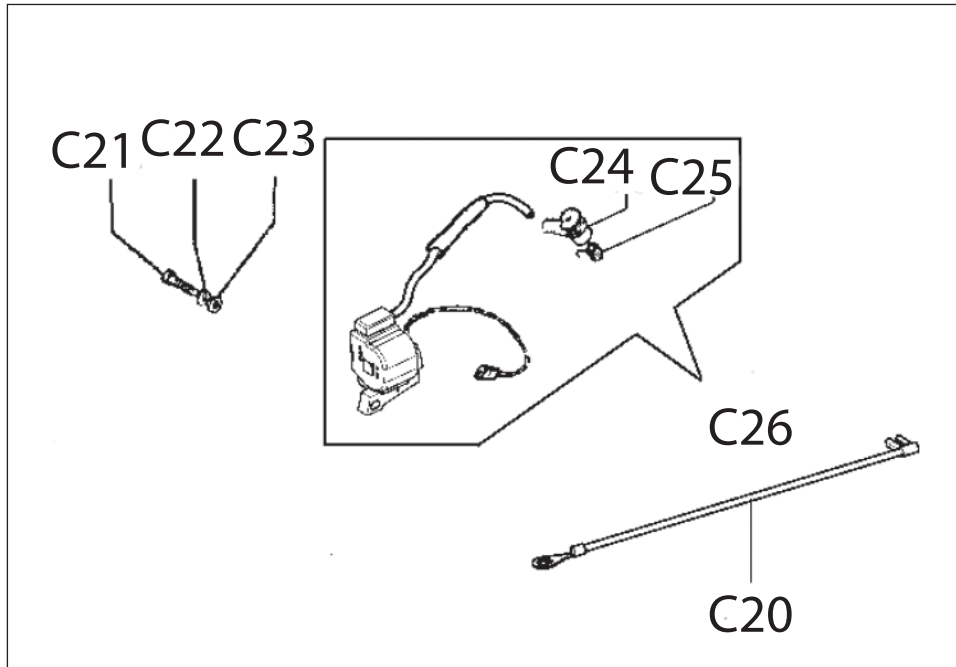

SERVICE ITEMS

680ES Gas Concrete Saw

Key #	Part No.	Description
1	71521	Scrench 13-19 mm
2	71541	Pressure Gauge Bulb
3	71542	Coil/Flywheel Timing Shim
4	71543	Cylinder Assembly Clamps & Piston Stop
5	71544	Manifold Assembly Tool
6	71546	Shock Absorber Tool
7	71547	Spark Tester
8	71548	Flywheel Disassembly Tool
9	71565	Electronic Tachometer
10	71569	Induction Seal Flange with Screws
11	71570	Exhaust Seal Flange with Screws
12	71573	Tuning Screwdriver
13	73461	Flywheel Puller
14	73462	Main Bearing Driver Tool
15	571227	2-Stroke Oil, 50:1 Mix, 2.6 oz (77 ml) (6-Pack)
15	571228	2-Stroke Oil, 50:1 Mix, 2.6 oz (77 ml) (24-Pack)
Not Shown	71734	Gasket Set
Not Shown	70249	14T Bar Nose Sprocket Repair Kit

Key #	Part No.	Description
A1	73230	Bolt
A2	530208	Starter Rope Handle
A3	73904	Starter Rope
A4	531103	Starter Coil Spring & Housing
A5	71451	Starter Case Plate
A6	505380	Recoil Housing Screw
A7	528661	Starter Rope Pulley
A8	73905	Starter Pulley Washer
A9	73907	Starter Pulley Screw
A10	528637	Starter Cover Assembly
A11	530367	Starter Assembly Washer
A12	532026	Spring Housing Washer
A13	508853	Starter Assembly Cap

B48 B51 B57

B31

45

B71

Key #	Part No.	Description
B31	531109	Flange, starter pulley 680
B45	528651	Flywheel 680
B48	73891	Nut, M8x1
B51	73911	Washer
B57	73912	Washer
B71	509163	Starter Pawl Assembly
Not Shown	71734	Gasket Set

Key #	Part No.	Description
C20	576463	Ground Cable, 680ES
C21	73914	Screw m4x20
C22	73285	Wave Washer, 4.5mm
C23	73890	Washer
C24	73241	Spark Plug cap and spring kit
C25	73917	Spark Plug Spring
C26	576437	Ignition Coil 680ES