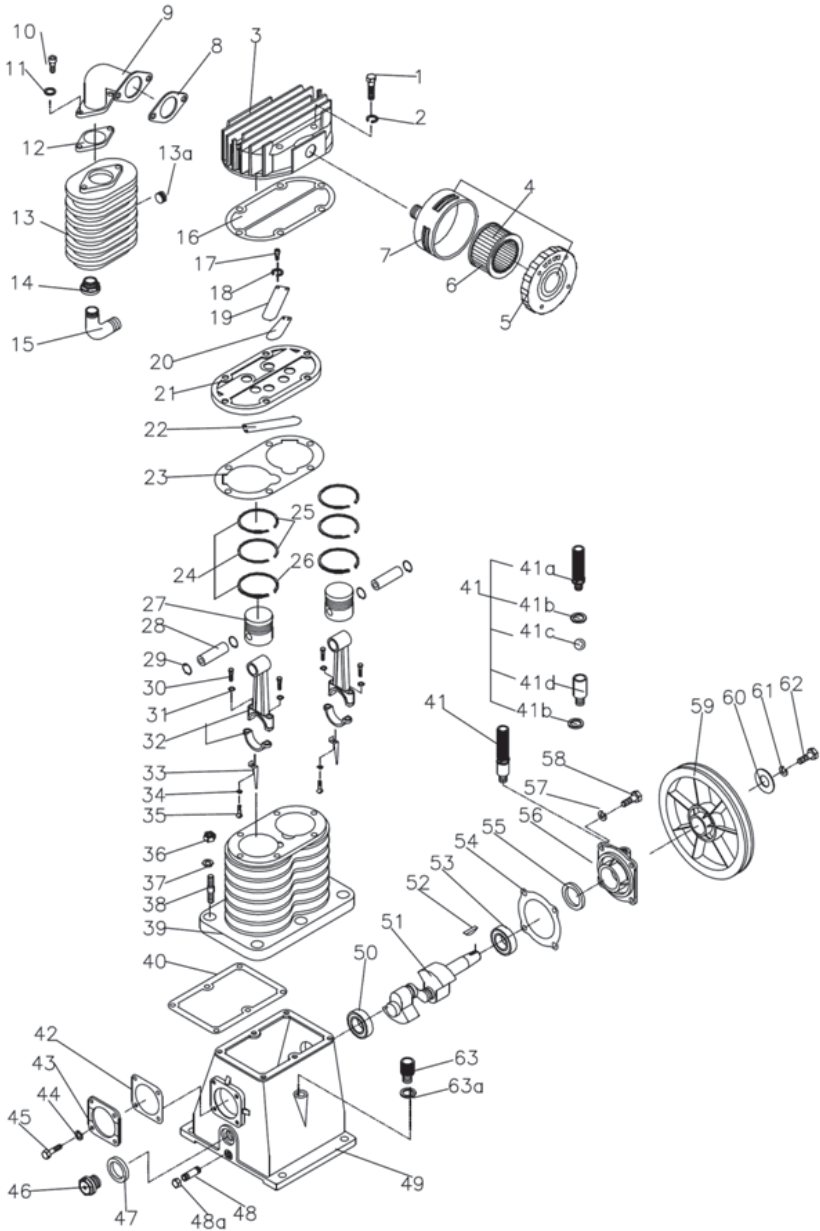

AC708RB/AC658HB Pump

Parts List

No.	Description	Qty	Part #
1	Bolt	6	6005880B
2	Spring Washer	6	60018
3	Cylinder Head	1	5101UH30
4	Air Filter Assy	1	504034
5	Front Cover, Air Filter	1	504434
6	Element, Air Filter	1	504334
7	Rear Cover, Air Filter	1	504534
8	Exht. Elbow Gasket	1	501365A
9	Exht. Elbow	1	5011UH30
10	In-six Angle Bolt	4	6011825B
11	Copper Washer	4	60028C
12	Exht. Elbow Gasket	1	501365
13	Exht. Cooler	1	5014UH30
13a	Bolt	1	531814
14	Nut,Exhaust	1	20341234
15	Exhaust Elbow	1	50051234
16	Gasket, Cylinder Head	1	5102UH30
17	M4*10 Screw	8	6021410
18	Spring Washer	8	60014
19	Outlet Valve Guard	2	514580
20	Valve Plate	2	513380
21	Vavle Seat	1	510365UH
22	Valve Plate	2	51138519
23	Gasket, Cylinder	1	5107UH30
24	Piston Ring Set	2	520065
25	Compression Ring	4	520365
26	Oil Ring	2	520465
27	Piston	2	520265
28	Piston Pin	2	52071457
29	Piston Pin Clip	4	6018147
30	In-Six Angle Bolt	4	6011835
31	Spring Washer	4	60018
32	Connecting Rod	2	5206UB40
33	Splasher	2	5213UH30
34	Spring Washer	2	60014
35	Screw,Cross recess head	2	6021410
36	Six Angle Nut	6	60068
37	Spring Washer	6	60018

No.	Description	Qty	Part #
38	Stud	6	6013835
39	Cylinder	1	52016550
40	Gasket, Cylinder	1	5214UH30
41	Breather Assy	1	533016A
41a	Breather	1	533316A
41b	Washer,Breather	2	6014153
41c	Ball	1	5331113
41d	Rod, Breather	1	53321616
42	Gasket, Bearing Cover	1	5312UB20
43	Bearing Cover	1	5313UB40
44	Spring Washer	4	60016
45	Bolt	4	6005620B
46	Oil Leveler	1	532012
47	Washer, Oil Leveler	1	532112
48	Discharge tubing	1	5318UH30
48a	Six Angle Nut	1	5318UH301
49	Crankcase	1	5301UH30
50	Bearing	1	60176304
51	Crankshaft	1	5308UH30
52	Woodruff Key	1	601557519
53	Bearing	1	60176205Z
54	Gasket, Bearing Seat	1	5307UH30
55	Oil Seal	1	6016243575
56	Bearing Seat	1	5306UH30
57	Spring Washer	4	60018
58	Bolt 8.8	4	6005825A
59	Pulley	1	53021224A1
60	Pulley Washer	1	5304UB10
61	Spring Washer	1	60018L
62	Bolt	1	6005840L
63	Oil Filling Plug	1	5316UH55
63a	Washer	1	6014153