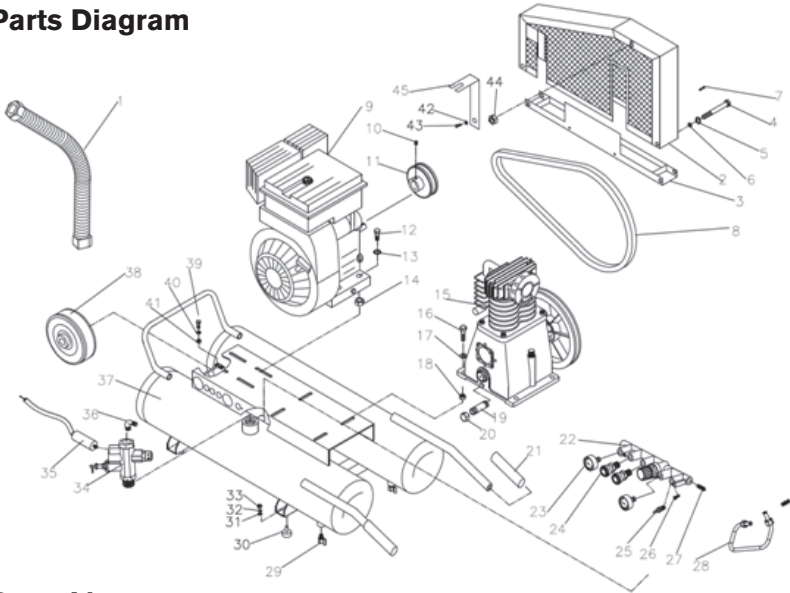

### Parts Diagram

### Parts List

No.	Description	Qty
1	Exhaust Pipe Assembly	1
2	Safety Guard	1
3	Safety Guard	1
4	Bolt	2
5	Spring Washer	2
6	Washer	2
7	M5x0.8x8 Screw	3
8	V-Belt	1
9	Engine	1
10	In-six Angle Bolt	1
11	Motor Pulley	1
12	Bolt	4
13	Spring Washer	4
14	Six Angle Nut	4
15	Pump	1
16	Bolt	4
17	Spring Washer	4
18	Six Angle Nut	4
19	Discharge tubing	1
20	Six Angle Nut	1
21	Grip, Handle	2
22	Manifold	1
23	Pressure Gauge	2

No.	Description	Qty
24	Quick Disconnect	2
25	Safety valve	1
26	Screw,Cross recess head	2
27	nipple	2
28	Pipe	1
29	Drain Cock	2
30	Foot Rubber Pad	4
31	8 Flat Washer	4
32	Spring Washer	4
33	Bolt	4
34	Pilot Unloader Valve	1
35	Gas Pedal	1
36	Exhaust Elbow	1
37	Air Tank	1
38	Tank Wheel	1
39	Screw,Cross recess head	2
40	Spring Washer	2
41	Six Angle Nut	2
42	Washer	2
43	Screw	1
44	Six Angle Nut	1
45	link span	1

No.	Description	Qty	Part #
38	Stud	6	6013835
39	Cylinder	1	52016550
40	Gasket, Cylinder	1	5214UH30
41	Breather Assy	1	533016A
41a	Breather	1	533316A
41b	Washer,Breather	2	6014153
41c	Ball	1	5331113
41d	Rod, Breather	1	53321616
42	Gasket, Bearing Cover	1	5312UB20
43	Bearing Cover	1	5313UB40
44	Spring Washer	4	60016
45	Bolt	4	6005620B
46	Oil Leveler	1	532012
47	Washer, Oil Leveler	1	532112
48	Discharge tubing	1	5318UH30
48a	Six Angle Nut	1	5318UH301
49	Crankcase	1	5301UH30
50	Bearing	1	60176304
51	Crankshaft	1	5308UH30
52	Woodruff Key	1	601557519
53	Bearing	1	60176205Z
54	Gasket, Bearing Seat	1	5307UH30
55	Oil Seal	1	6016243575
56	Bearing Seat	1	5306UH30
57	Spring Washer	4	60018
58	Bolt 8.8	4	6005825A
59	Pulley	1	53021224A1
60	Pulley Washer	1	5304UB10
61	Spring Washer	1	60018L
62	Bolt	1	6005840L
63	Oil Filling Plug	1	5316UH55
63a	Washer	1	6014153