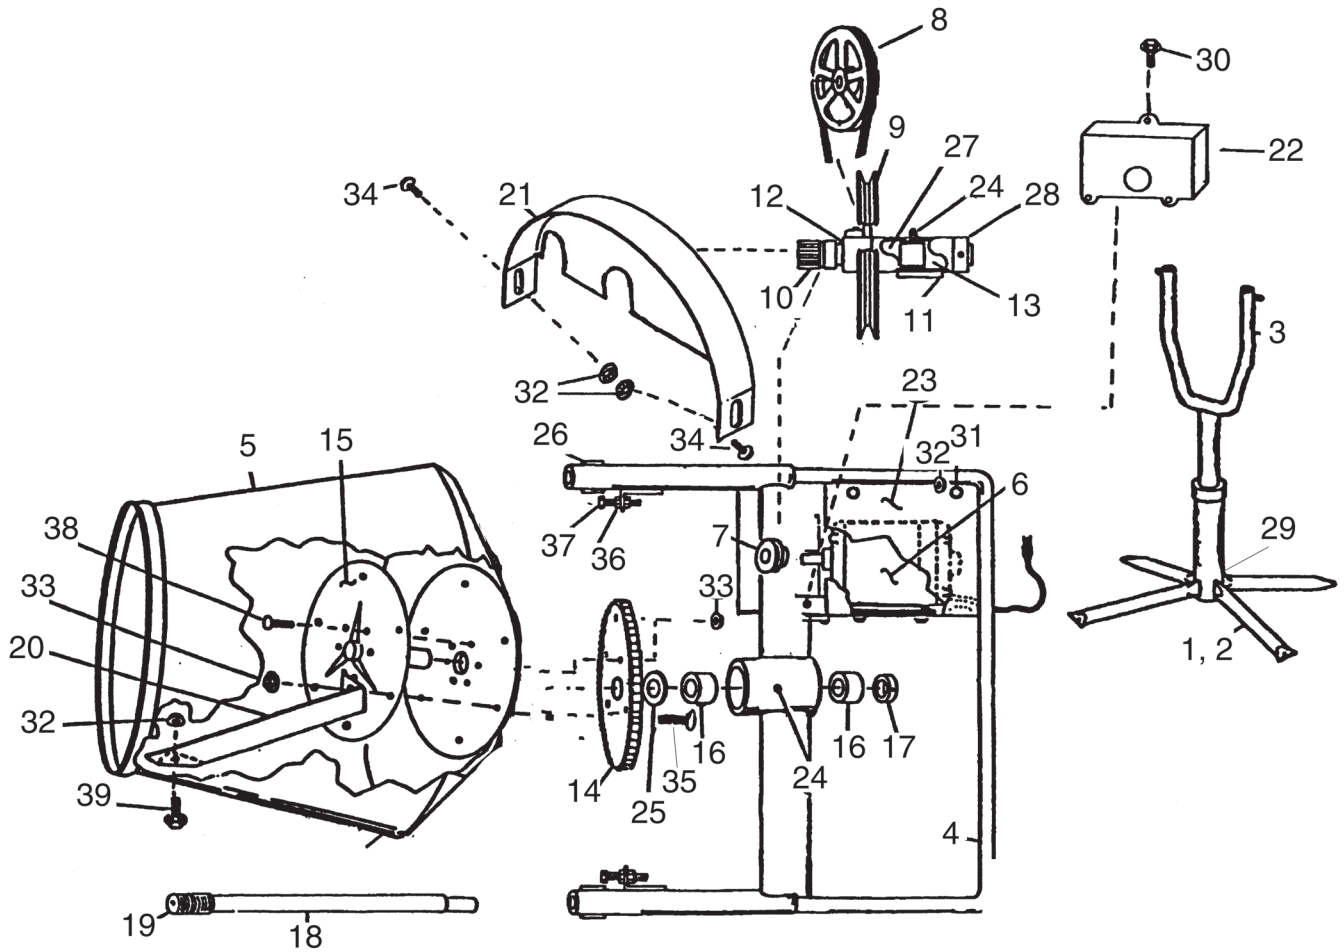

# PARTS LIST

## Frame, Drum, and Motor Assembly-Pedestal

## Frame, Drum, and Motor Assembly-Pedestal

Item	Part No.	Description	Qty.
1	63846	Base Leg 2 Sleeve Pedestal	1
2	63847	Base Leg 1 Sleeve Pedestal	1
3	63773	Yoke Pedestal	1
4	63774	Asm Frame Pedestal	1
5+	63775	Drum Polyethylene	1
5a	63776	Asm Drum Polyethylene	1
6	63777	Motor Electric 1/3 hp	1
7	63778	Pulley 2 in	1
8	63788	V-Belt 25 in	1
9	63790	Pulley 6 in	1
10	63792	Asm Jackshaft Pinion	1
11	63793	Housing Jackshaft	1
12	63794	Key Square 3/16	1
13	63795	Bushing Jackshaft	1
14+	63796	Asm Ring Gear and Plate	1
15+	63797	Asm Drum Plate and Shaft	1
16	63779	Bushing Drum Shaft	2
17	63780	Collar Locking 1 in	1
18	63783	Handle Dump Pedestal	1
19	63784	Grip Handle Square	1
20+	63808	Mixing Blades	3
21	63809	Guard Poly Gear Pedestal	1
22	63787	Guard Pulley	1
23	63798	Cover Motor Pedestal	1
24	63802	Fitting Grease	2
25	63803	Washer Thrust	1
26	63804	Pin Locking	2
27	63805	Bushing Jackshaft Flange	1
28	63807	Collar Locking 3/4 in	1
29	63845	Asm Pin Clevis Ring	1
30	81146	HWHST 1/4-20 x 1/2 ZN	4
31	81142	HRFB 5/16-18 x 3/4 Gr 5 ZN	6
32+	81145	NUTRF 5/16-18 ZN	9
33+	81143	NUTRF 3/8-16 ZN	14
34	81157	HRFB 3/8-16 x 3/4 GR5 ZN	2