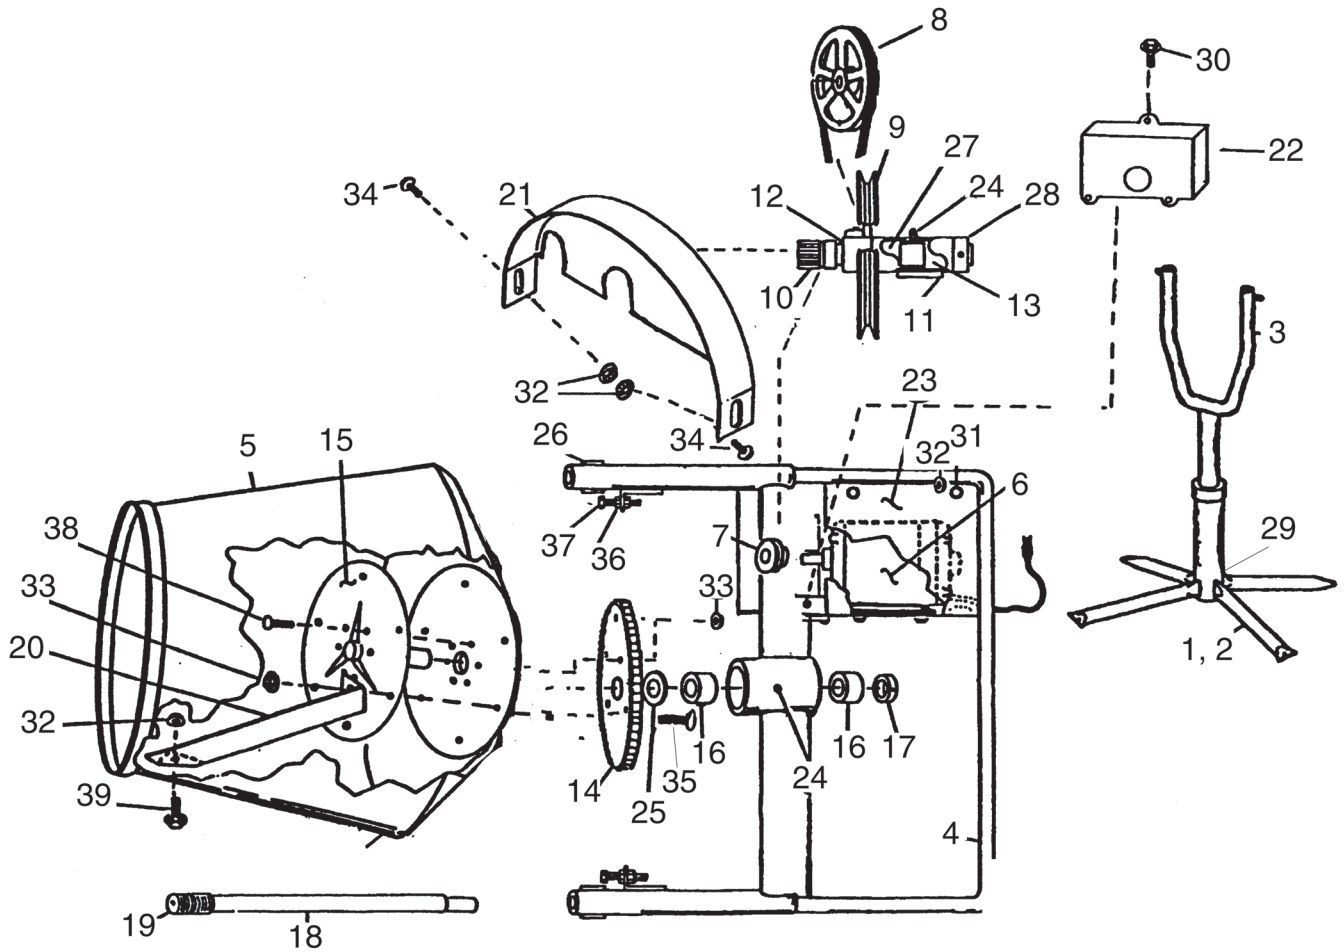

PARTS LIST

Frame, Drum, and Motor Assembly-Pedestal

Item	Part No.	Description	Qty.
1	63846	Base Leg 2 Sleeve Pedestal	1
2	63847	Base Leg 1 Sleeve Pedestal	1
3	63773	Yoke Pedestal	1
4	63774	Asm Frame Pedestal	1
5+	63775	Drum Polyethylene	1
5a	63776	Asm Drum Polyethylene	1
6	63777	Motor Electric 1/3 hp	1
7	63778	Pulley 2 in	1
8	63788	V-Belt 25 in	1
9	63790	Pulley 6 in	1
10	63792	Asm Jackshaft Pinion	1
11	63793	Housing Jackshaft	1
12	63794	Key Square 3/16	1
13	63795	Bushing Jackshaft	1
14+	63796	Asm Ring Gear and Plate	1
15+	63797	Asm Drum Plate and Shaft	1
16	63779	Bushing Drum Shaft	2
17	63780	Collar Locking 1 in	1
18	63783	Handle Dump Pedestal	1
19	63784	Grip Handle Square	1
20+	63808	Mixing Blades	3
21	63809	Guard Poly Gear Pedestal	1
22	63787	Guard Pulley	1
23	63798	Cover Motor Pedestal	1
24	63802	Fitting Grease	2
25	63803	Washer Thrust	1
26	63804	Pin Locking	2
27	63805	Bushing Jackshaft Flange	1
28	63807	Collar Locking 3/4 in	1
29	63845	Asm Pin Clevis Ring	1
30	81146	HWHST 1/4-20 x 1/2 ZN	4
31	81142	HRFB 5/16-18 x 3/4 Gr 5 ZN	6
32+	81145	NUTRF 5/16-18 ZN	9
33+	81143	NUTRF 3/8-16 ZN	14
34	81157	HRFB 3/8-16 x 3/4 GR5 ZN	2

PARTS LIST

Frame, Drum, and Motor Assembly-Pedestal