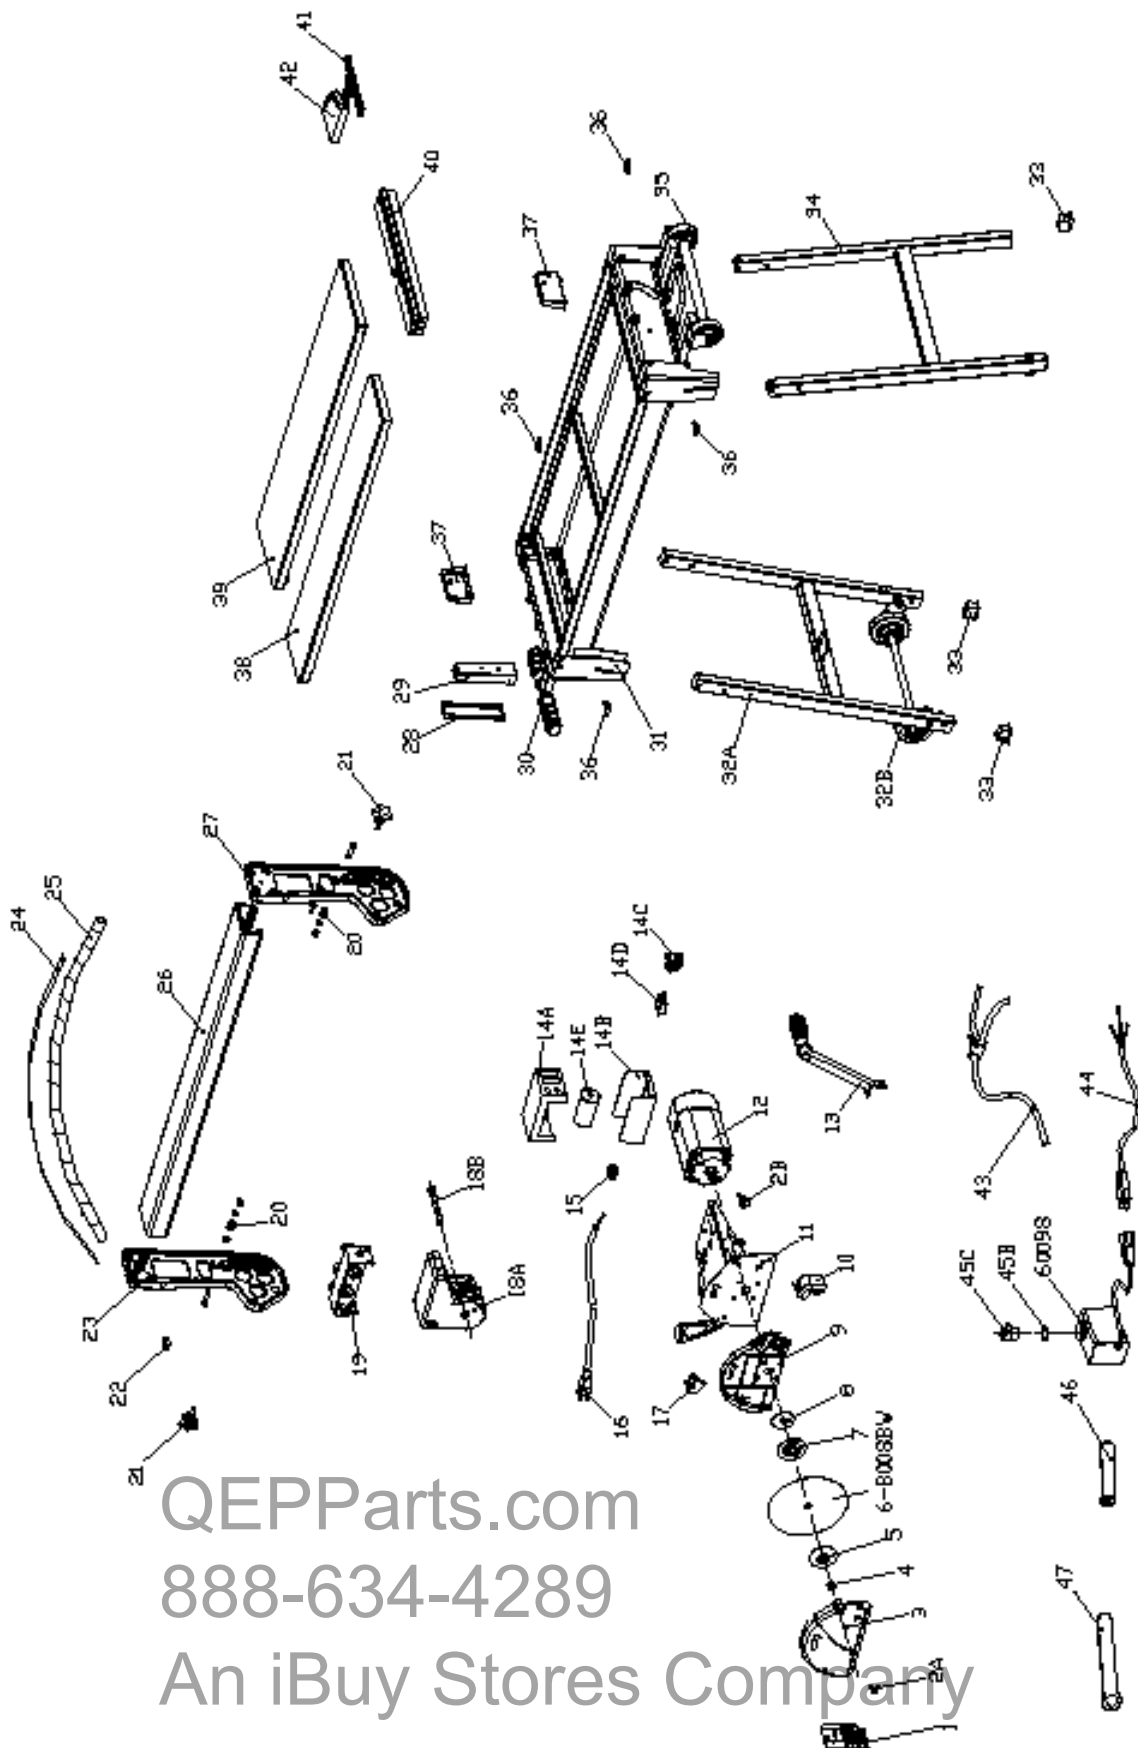

# EXPLODED PARTS

QEPParts.com  
888-634-4289  
An iBuy Stores Company

QEPParts.com  
 888-634-4289  
 An iBuy Stores Company

<b>No.</b>	<b>DESCRIPTION</b>
83230-01	Water Spray Guard
83230-02A	Water Pipe Connector A
83230-02B	Water Pipe Connector B
83230-03	Blade Guard A
83230-04	Nut
83230-05	Outside Flange
6-8008BW	8 Inch Porcelain Blade
83230-07	Inside Flange
83200-08	Water Proof
83230-09	Blade Guard B
83230-10	Blade Guard C
83230-11	Motor Fixture
83230-12	Motor
83230-13	Handle
83230-14A	Connecting House Cover
83230-14B	Connecting House
83230-14C	Switch
83230-14D	Circuit Breaker
83230-14E	Capacitor
83230-15	Cable Lock
83230-16	Power Cable
83230-17	Knob
83230-18A	Punching Cutting System
83230-18B	Spring Shaft
83230-19	Ball Bearing Trolley
83230-20	Position Bar (2)
83230-21	Knob (2)
83230-22	Plastic Tube Holder
83230-23	Left Rail Stand
83230-24	Resetable Sheet
83230-25	Protection Plastic Tube
83230-26	Slide Rail
83230-27	Right Rail Slide
83230-28	Pump Connection Box Cover
83230-29	Pump Connection Box
83230-30	Pull-out Handle
83230-31	Main Frame
83230-32A	Left Stand
83230-32B	Footwheel System
83230-33	Foot Pad (4)
83230-34	Right Stand
83230-35	Upper Wheel System
83230-36	Butterfly Knob (4)
83230-37	Rail Stand Fixture (2)
83230-38	Table I
83230-39	Table II
83230-40	Spacer
83230-41	Measuring Guide
83230-42	Angle Cutting Guide
83230-43	Water Pipe
83230-44	Cable for the Pump
60098	Cooling Water Pump
83230-45B	O Ring
83230-45C	Pump Connector
83230-46	Motor Shaft Wrench
83230-47	Hexagonal Blade Wrench
83230-48	Double Sided Coupling (not shown)