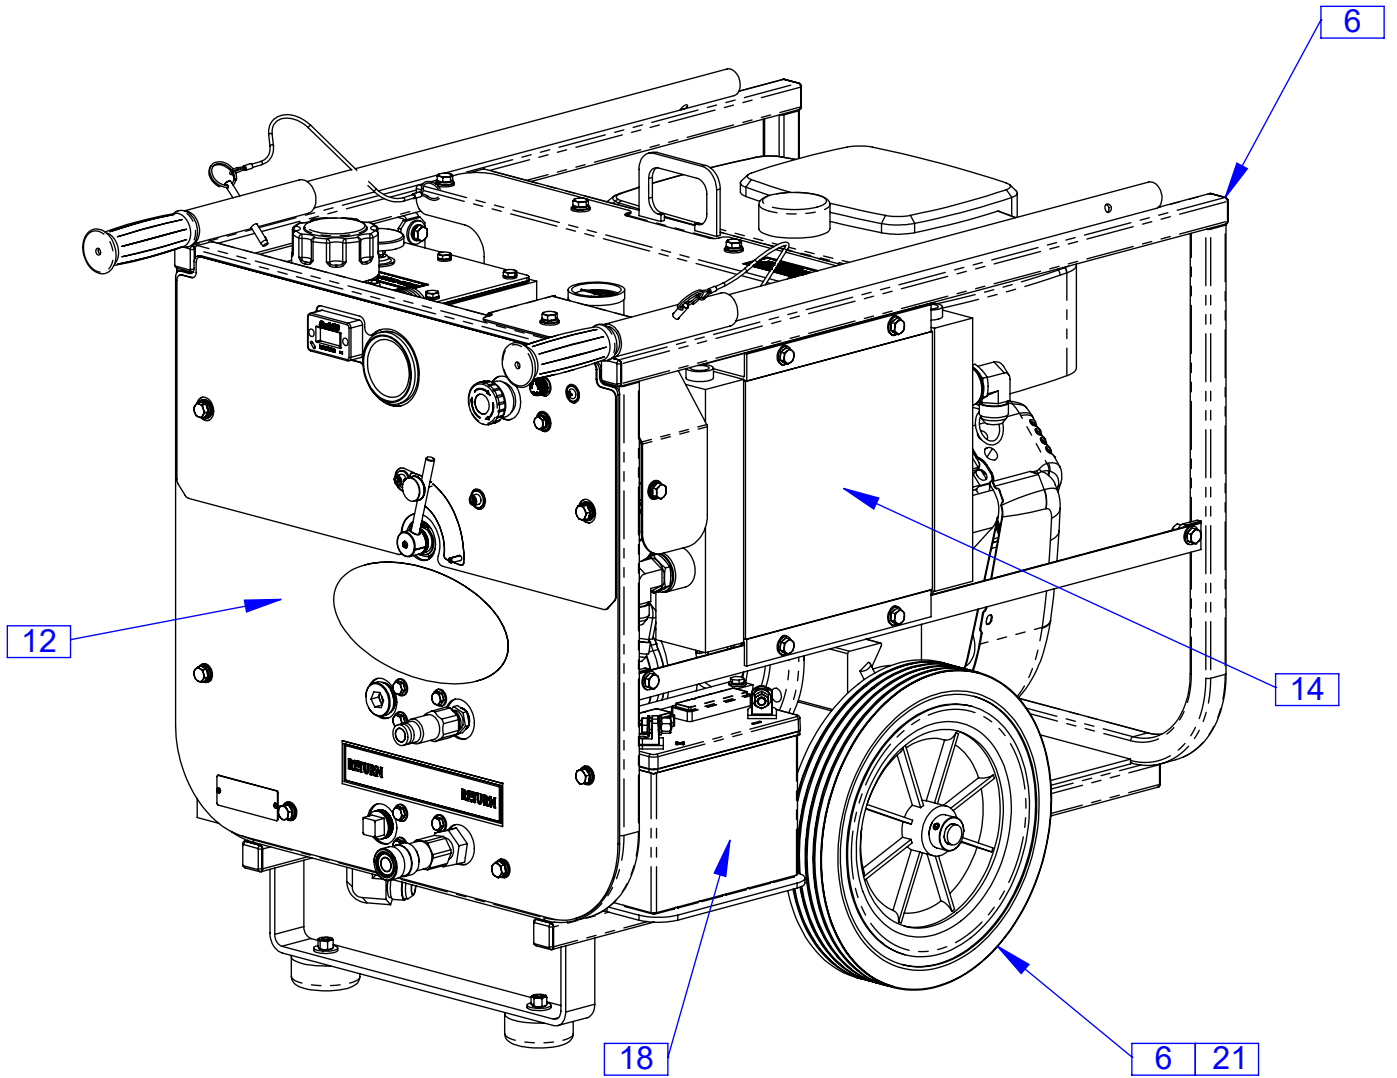

**CORE POWER
PARTS LIST/OPERATOR'S
MANUAL**

**CP18BVXL
HYDRAULIC POWER UNIT**

MARCH 2026

Part #: 1801795-8

TABLE OF CONTENTS

<u>Description</u>	<u>Page No.</u>
Pictorial Index.....	4-5
Frame Assembly	6-7
Engine Assembly	8
Pump Assembly	9
Hydraulic Tank Assembly	10-11
Panel Assembly.....	12-13
Heat Exchanger Assembly.....	14
Hose Kit	15
Hydraulic Schematic.....	16
Electric Schematic	17
Battery Assembly.....	18
Wire Kit	19
Optional Wheel Upgrade Kit	21
Controls Legend.....	22
Flow & Pressure Ratings, CP Power Packs	23
Safety Precautions.....	24-25
Descriptions & Specifications.....	26
Operating Instructions.....	27-28
Operating Equipment Driven	28
Maintenance Instructions	28-29
Troubleshooting	29
Notes	30-31
Warranty	32

Pictorial Page Index

Pictorial Page Index

CP18BVXL Frame Assembly #4641201

CP18BVXL Frame Assembly #4641201

ITEM	PART NO.	QTY.	DESCRIPTION
1	4641064	1	CB18 Frame Weldment
2	2500573	8	Plug, 1" Square Tube
3	4641061	1	Axle, 3/4"
4	2900101	2	Set Screw, Soc. Hd., 1/4-20 x 3/8"
5	6084025	2	Spacer, 1" x .75" x .275"
6	2400643	2	Wheel, 12 x 2-3/8 x 3/4"
7	2400615	2	Set Collar, 3/4"
8	2501767	2	Rubber Bumper
9	2900567	2	Flat Washer, 5/16" USS
10	2901103	2	Fender Washer, 5/16" x 1"
11	2900217	2	Cap Screw, Hex Hd., 5/16-18 x 1-1/4"
12	2900039	4	Lock Nut, 5/16-18 Nylon
13	4600164	1	Radiator Support Bar
14	2900022	10	Flat Washer, 5/16" SAE
15	2900668	2	Cap Screw, Hex Hd., 5/16-18 x 7/8"
16	4641060	2	Handle, 1" Dia.
17	2500636	2	Handle Grip
18	2900278	2	Lanyard with Lock Pin
19	4641108	1	Heat Shield
20	2900031	6	Lock Washer, 5/16" Split
21	2900958	6	Cap Screw, Hex Hd., 5/16-18 x 1/2"
22	4641109	1	Splash Guard
23	1800537	1	Label, HOT
24	1801707	1	Decal, Caution, Fan