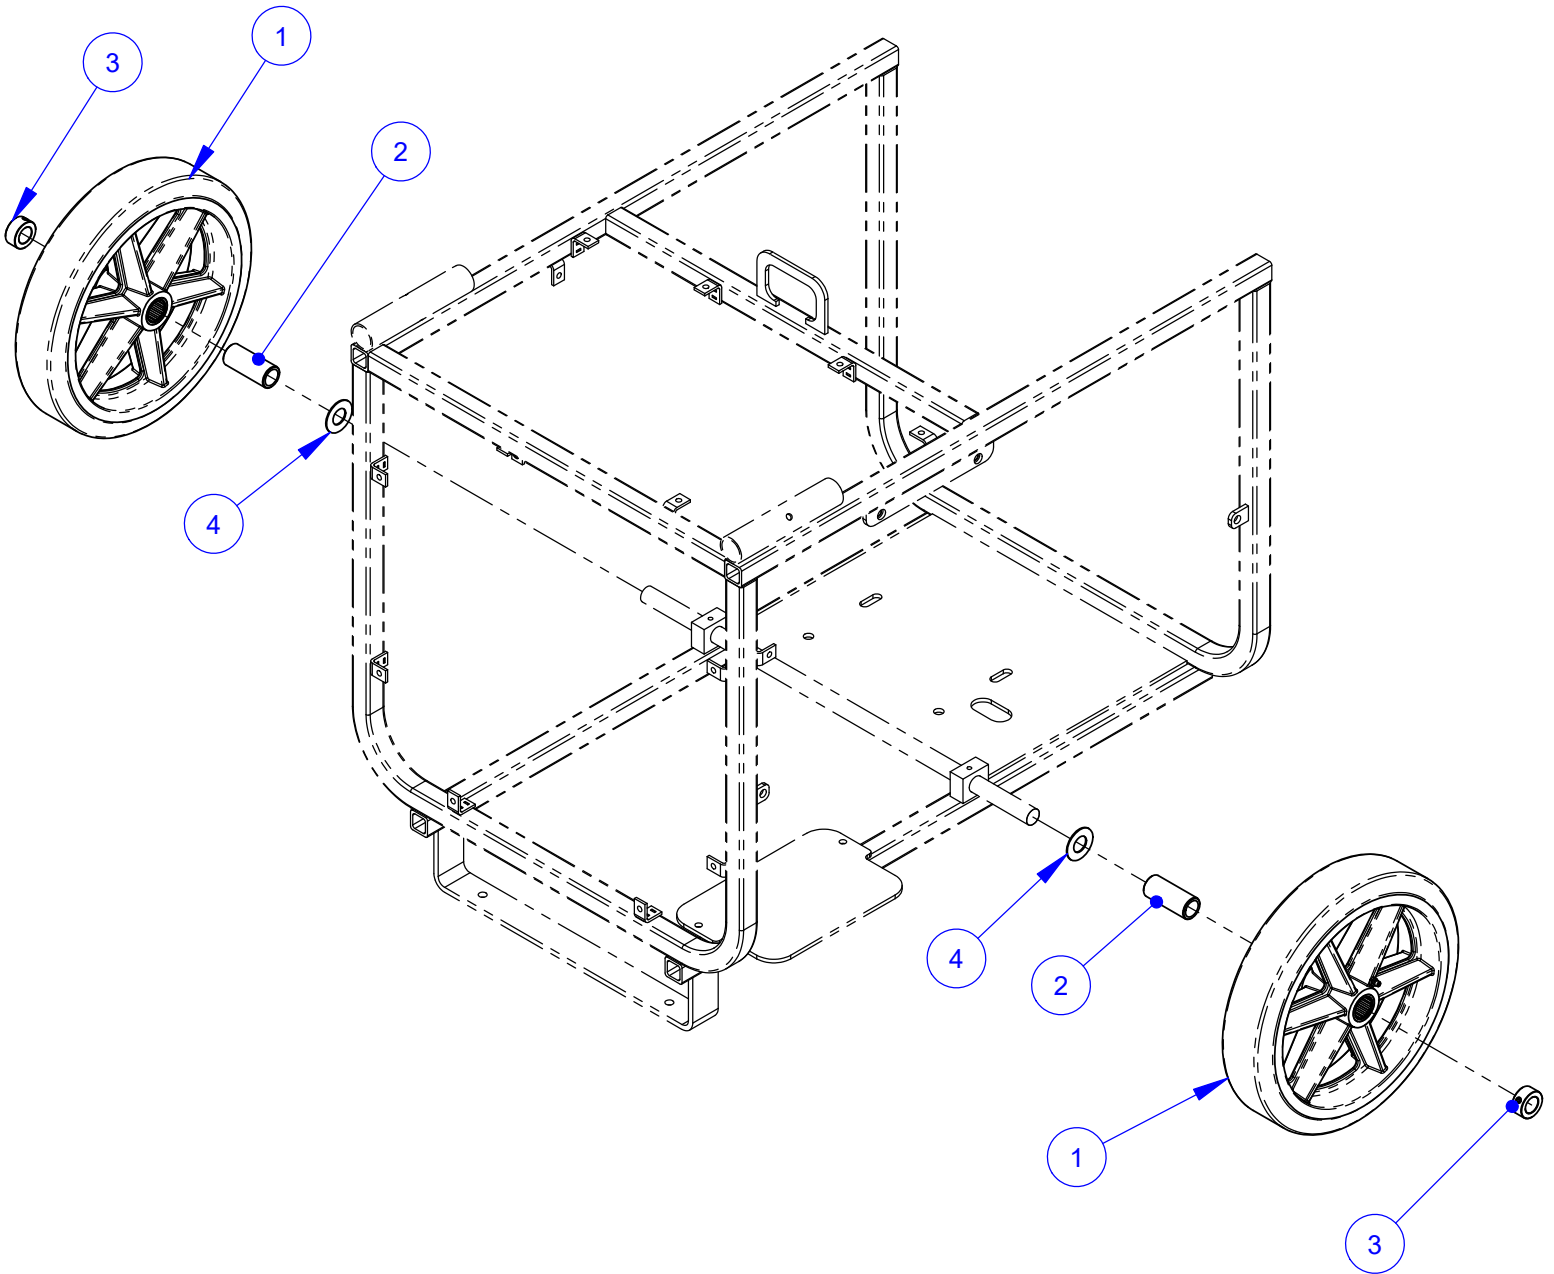

Optional Wheel Upgrade Kit CP18BVXL #4641173

ITEM	PART NO.	QTY.	DESCRIPTION
1	2505179	2	Wheel 12" X 2-3/4" X 1"
2	6011774	2	Bushing, .75 x 1.00 x 2.38L
3	2400615	2	Set Collar, 3/4"
4	2900214	2	Shim Washer 3/4"