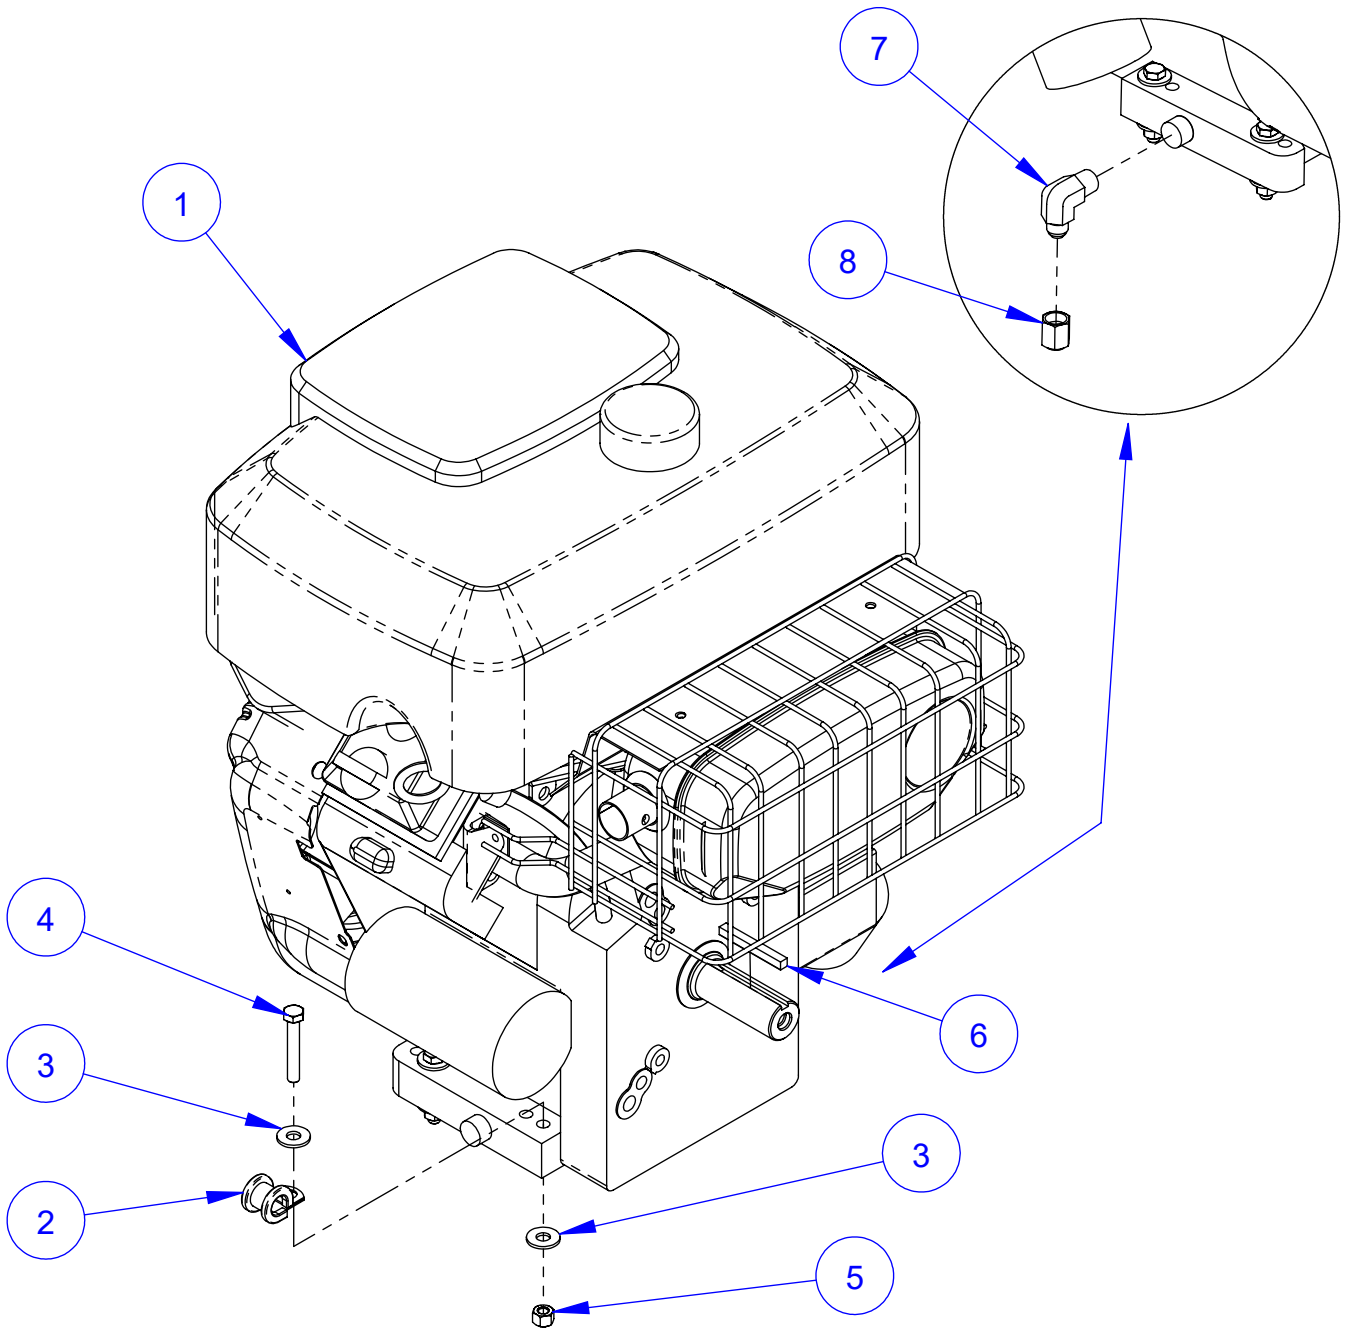

Pictorial Page Index

Pictorial Page Index

CP18BVXL Frame Assembly #4641201

CP18BVXL Frame Assembly #4641201

ITEM	PART NO.	QTY.	DESCRIPTION
1	4641064	1	CB18 Frame Weldment
2	2500573	8	Plug, 1" Square Tube
3	4641061	1	Axle, 3/4"
4	2900101	2	Set Screw, Soc. Hd., 1/4-20 x 3/8"
5	6084025	2	Spacer, 1" x .75" x .275"
6	2400643	2	Wheel, 12 x 2-3/8 x 3/4"
7	2400615	2	Set Collar, 3/4"
8	2501767	2	Rubber Bumper
9	2900567	2	Flat Washer, 5/16" USS
10	2901103	2	Fender Washer, 5/16" x 1"
11	2900217	2	Cap Screw, Hex Hd., 5/16-18 x 1-1/4"
12	2900039	4	Lock Nut, 5/16-18 Nylon
13	4600164	1	Radiator Support Bar
14	2900022	10	Flat Washer, 5/16" SAE
15	2900668	2	Cap Screw, Hex Hd., 5/16-18 x 7/8"
16	4641060	2	Handle, 1" Dia.
17	2500636	2	Handle Grip
18	2900278	2	Lanyard with Lock Pin
19	4641108	1	Heat Shield
20	2900031	6	Lock Washer, 5/16" Split
21	2900958	6	Cap Screw, Hex Hd., 5/16-18 x 1/2"
22	4641109	1	Splash Guard
23	1800537	1	Label, HOT
24	1801707	1	Decal, Caution, Fan

18hp Briggs Engine Assembly #4641202

ITEM	PART NO.	QTY.	DESCRIPTION
1	2601674	1	18HP Briggs W/Elec. Start & Fuel Tank
2	2501434	1	Hose Clamp, 5/8" x 3/4" Wide
3	2900567	8	Flat Washer, 5/16" USS
4	2900494	4	Cap Screw, Hex Hd., 5/16-18 x 2"
5	2900039	4	Lock Nut, 5/16-18 Nylon
6	6048134	1	Key, 1/4" Sq. x 2-1/4"
7	3201466	1	Elbow, 3/8" M. Pipe to 3/8" M. JIC
8	3201496	1	Cap, 3/8" JIC

Pump Assembly #4641203

ITEM	PART NO.	QTY.	DESCRIPTION
1	4646010	1	Pump Mount, SAE 2 Bolt
2	2702225	1	Coupling Assembly, 3/4 - 1-1/8"
3	2600663	1	Hydraulic Pump, .69 CI
4	2900006	6	Lock Washer, 3/8" Split
5	2900005	2	Cap Screw, Hex Hd., 3/8-16 x 1"
6	3201988	1	Elbow, 5/8" O-Ring to 3/4" M. JIC
7	3200417	1	Elbow, 3/4" F. JIC to 3/4" M. JIC
8	3200366	1	Elbow, 5/8" O-Ring to 1/2" M. JIC
9	2900724	4	Cap Screw, Soc. Hd., 3/8-16 x 1-1/4"