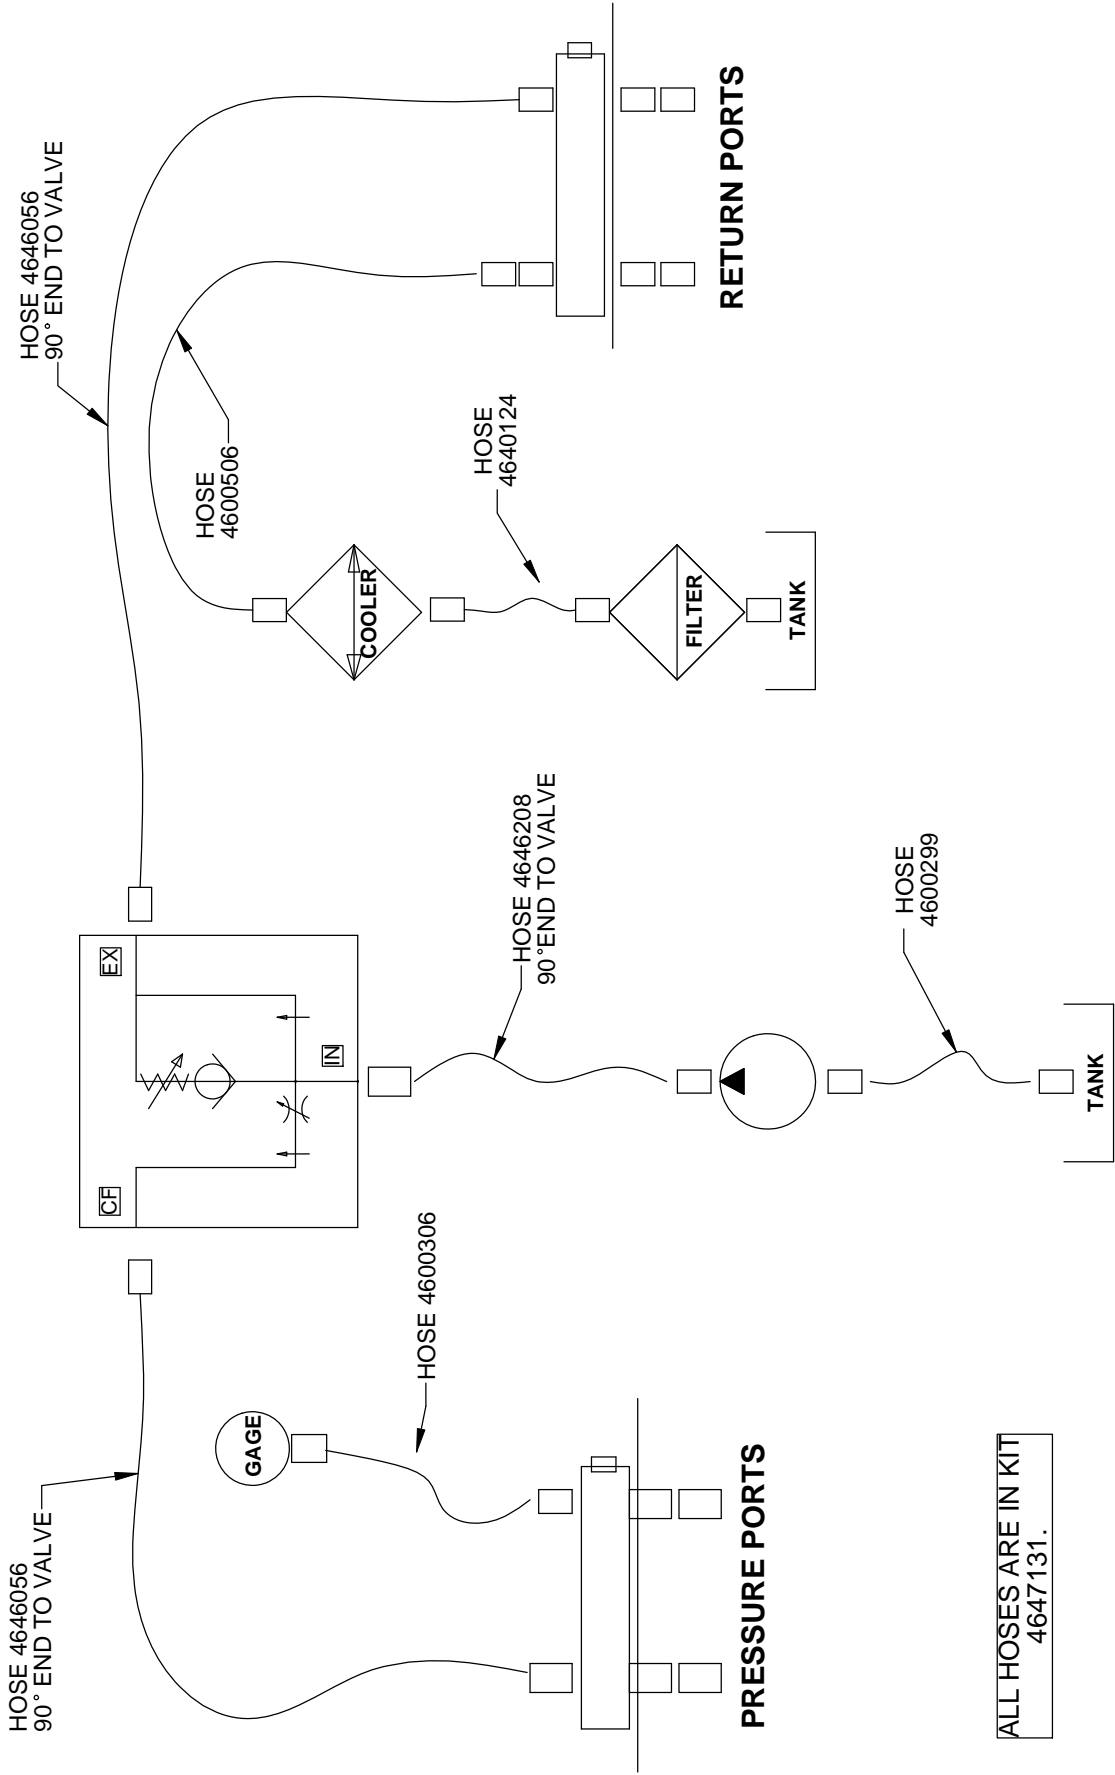

4641166 CP18BVXL HYDRAULIC SCHEMATIC

ALL HOSES ARE IN KIT
4647131.