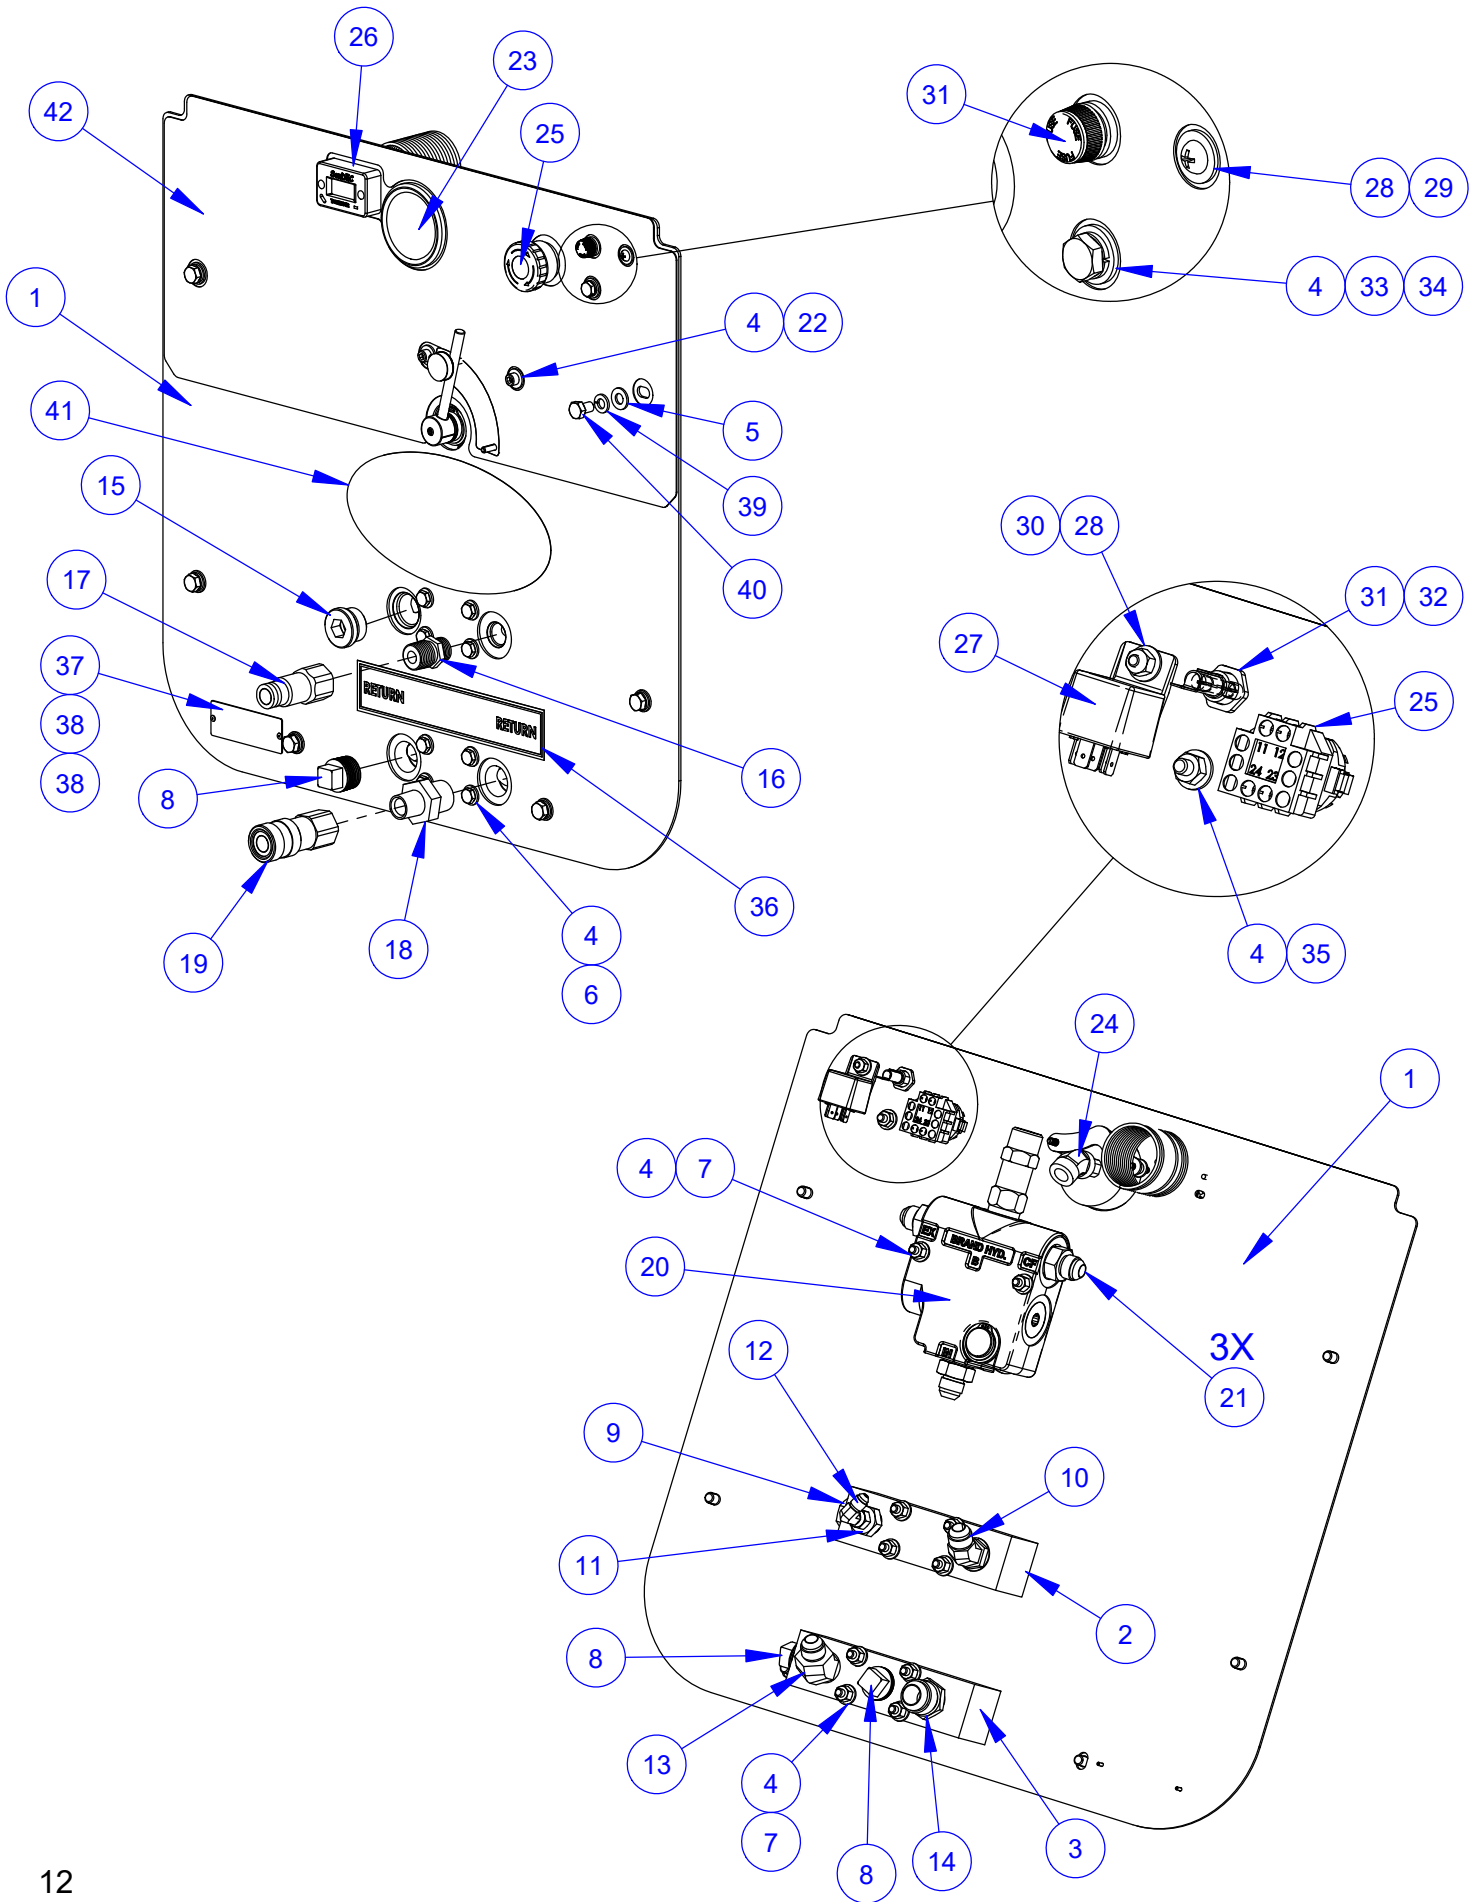

CP18BVXL Panel Assembly #4641103

CP18BVXL Panel Assembly #4641103

ITEM	PART NO.	QTY.	DESCRIPTION
1	4641062	1	Instrument Panel
2	4646102	1	Manifold, SAE O-Ring
3	4646101	1	Manifold, 3/4 NPT
4	2900009	22	Flat Washer, 1/4" SAE
5	2900022	6	Flat Washer, 5/16" SAE
6	2901001	8	Cap Screw, Hex Hd., 1/4-20 x 2-1/2"
7	2900010	10	Lock Nut, 1/4-20 Nylon
8	3200479	3	Plug, 3/4" NPT Square Head
9	3201434	1	Plug, 1/2" SAE O-Ring Hex
10	3200367	1	Elbow, 1/2" O-Ring to 1/2" Male JIC 45 Deg.
11	3201291	1	Adapter, 1/2"M.O-Ring to 1/4" MJIC
12	3201241	1	Elbow, 1/4" M. JIC to 1/4" F. JIC
13	3200444	1	Elbow, 1/2" M. JIC to 3/4" M. Pipe (45 deg)
14	3200097	1	Adapter, 3/4" M. JIC to 3/4" M. Pipe
15	3201306	1	#12 MOR PLug (3/4" O-Ring)
16	3200371	1	Adaptor, 1/2" MPT to 1/2" O-Ring
17	3200105	1	Nipple, 1/2" Q.D.
18	3200383	1	Nipple, Hex, 3/4" MPT TO 1/2" MPT
19	3200104	1	Coupler, 1/2" Q.D.
20	3201654	1	Valve, Flow Control
21	3200287	3	Adapter, 5/8" O-Ring to 1/2" M. JIC
22	2900245	2	Cap Screw, Soc. Hd., 1/4-20 x 2-5/8"
23	3200250	1	Gauge, Hydraulic, 3000 PSI
24	3200131	1	1/4" FPT, 45 Deg.
25	2801367	1	E-Stop Switch
26	2801502	1	Tach/Hour Meter, W/#6 Screws
27	2800144	1	Relay, 50 Amp Mini
28	2900016	2	Flat Washer, #10 USS
29	2900159	1	Machine Screw, Rd. Hd., #10-24 x 5/8"
30	2900017	1	Lock Nut, #10-24 Nylon
31	2800481	1	Fuse Holder
32	2803014	1	Fuse, 15 Amp, Slo Blow
33	2900024	1	Lock Washer, 1/4" Split
34	2900008	1	Cap Screw, Hex Hd., 1/4-20 x 1"
35	2900125	1	Hex Nut, 1/4-20
36	1800536	1	"Return" Decal
37	1800169	1	Serial Number Plate, US
38	2900053	2	Rivet, 3/32" Dia.
39	2900031	6	Lock Washer, 5/16" Split
40	2900958	6	Cap Screw, Hex Hd., 5/16-18 x 1/2"
41	1802620	1	DP Oval Logo Decal
42	1802763	1	Decal, Control Panel