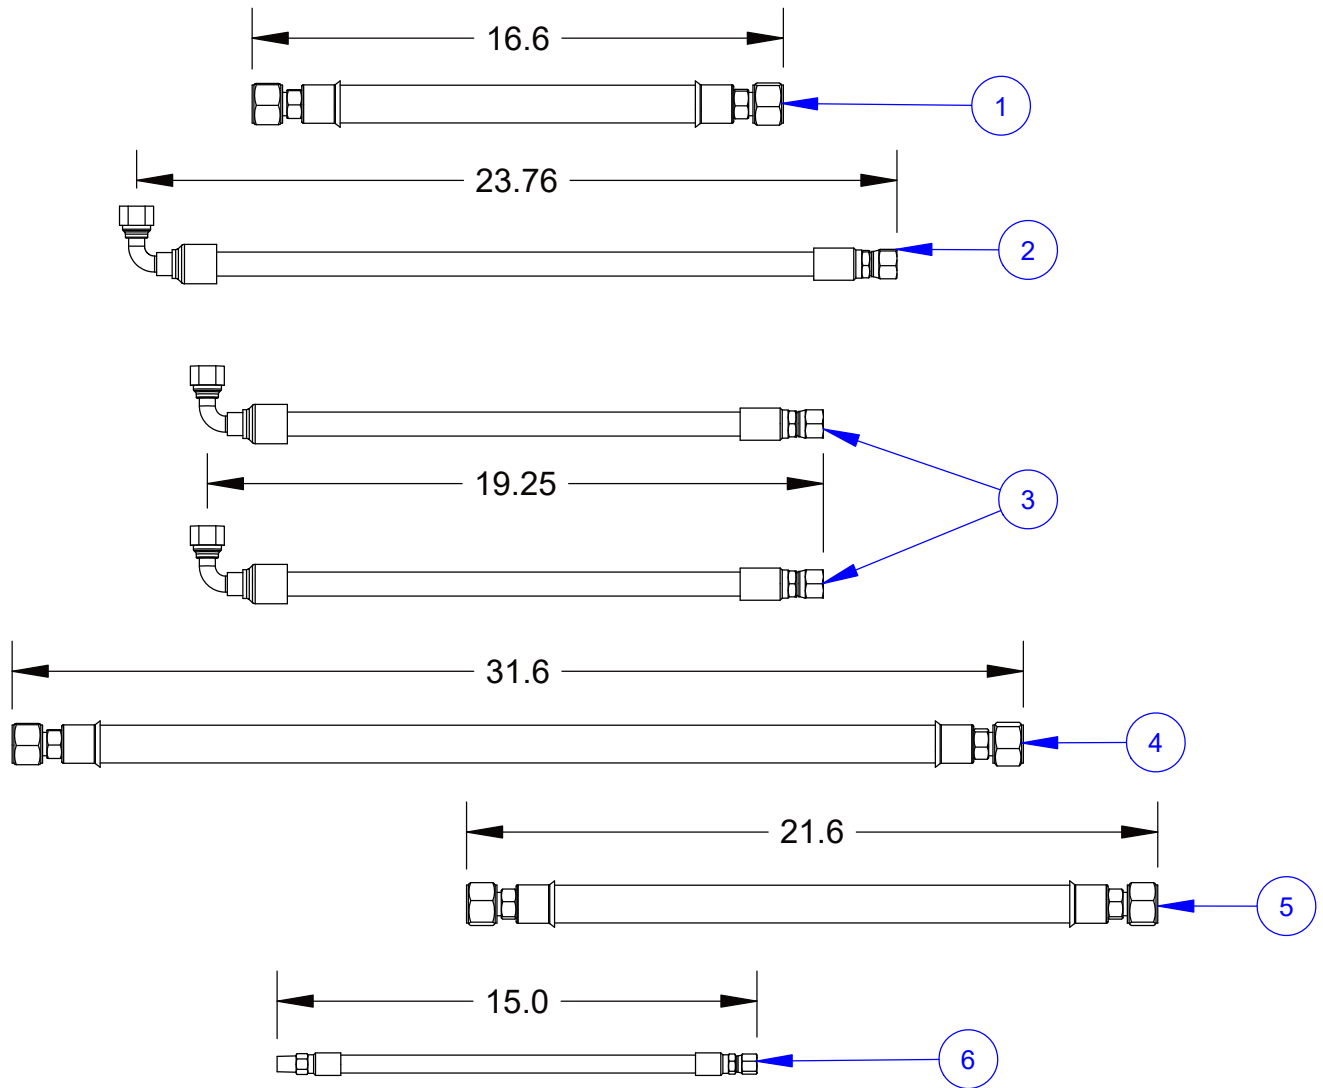

Hose Kit, CP18BVXL #4647131

ITEM	PART NO.	QTY.	DESCRIPTION
1	4600299	1	Hose Assembly, 3/4" x 16.6"
	3201989	2	Fitting, 3/4" F.JIC to 3/4" Hose Barb
	3202708	2	Crimp Shell, #12
2	4646208	1	Hose Assembly, 1/2" X 23-3/4"
	3200290	1	Fitting, 1/2" F. JIC to 1/2" Hose Crimp
	3200408	1	Elbow, 1/2" F. JIC to 1/2" Parkrimp 90 deg.
3	4646056	2	Hose Assembly, 1/2" X 19-1/4"
	3200290	1	Fitting, 1/2" F. JIC to 1/2" Hose Crimp
	3200408	1	Elbow, 1/2" F. JIC to 1/2" Parkrimp 90 deg.
4	4600506	1	Hose Assembly, 3/4" x 31.6"
	3201989	2	Fitting, 3/4" F.JIC to 3/4" Hose Barb
	3202708	2	Crimp Shell, #12
5	4640124	1	Hose Assembly, 3/4" x 21.6"
	3201989	2	Fitting, 3/4" F.JIC to 3/4" Hose Barb
	3202708	2	Crimp Shell, #12
6	4600306	1	Hose Assembly, 1/4" x 15"
	3200128	1	Fitting, 1/4" F. JIC to 1/4" Hose Crimp
	3200145	1	1/4 MPT - 1/4 Hose Crimp