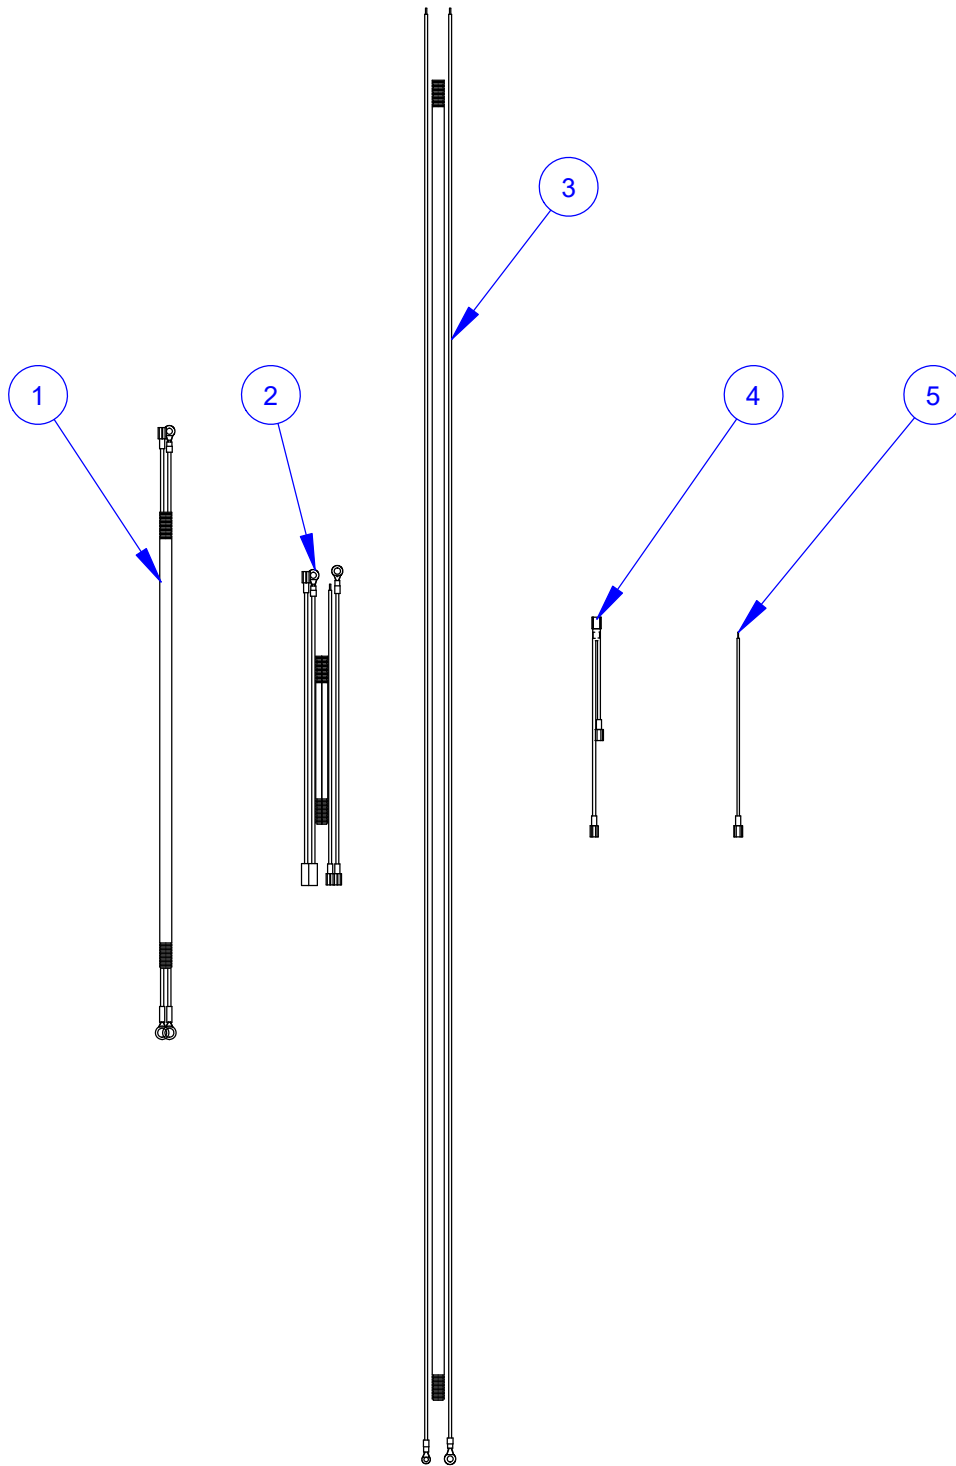

CP18BVXL Wire Kit #4640125

ITEM	PART NO.	QTY.	DESCRIPTION
1	4600163	1	Wire Assy., Red & Green, Battery to Relay
2	4600305	1	Wire Assy., 4 Wire, Heat Exchanger
3	4641106	1	Wire Assy., Red & Black, Engine to E-Stop
4	4641156	1	Wire Assy., Red & Black, Fuse to Relay
5	4641157	1	Wire Assy., Brown, Relay to E-Stop