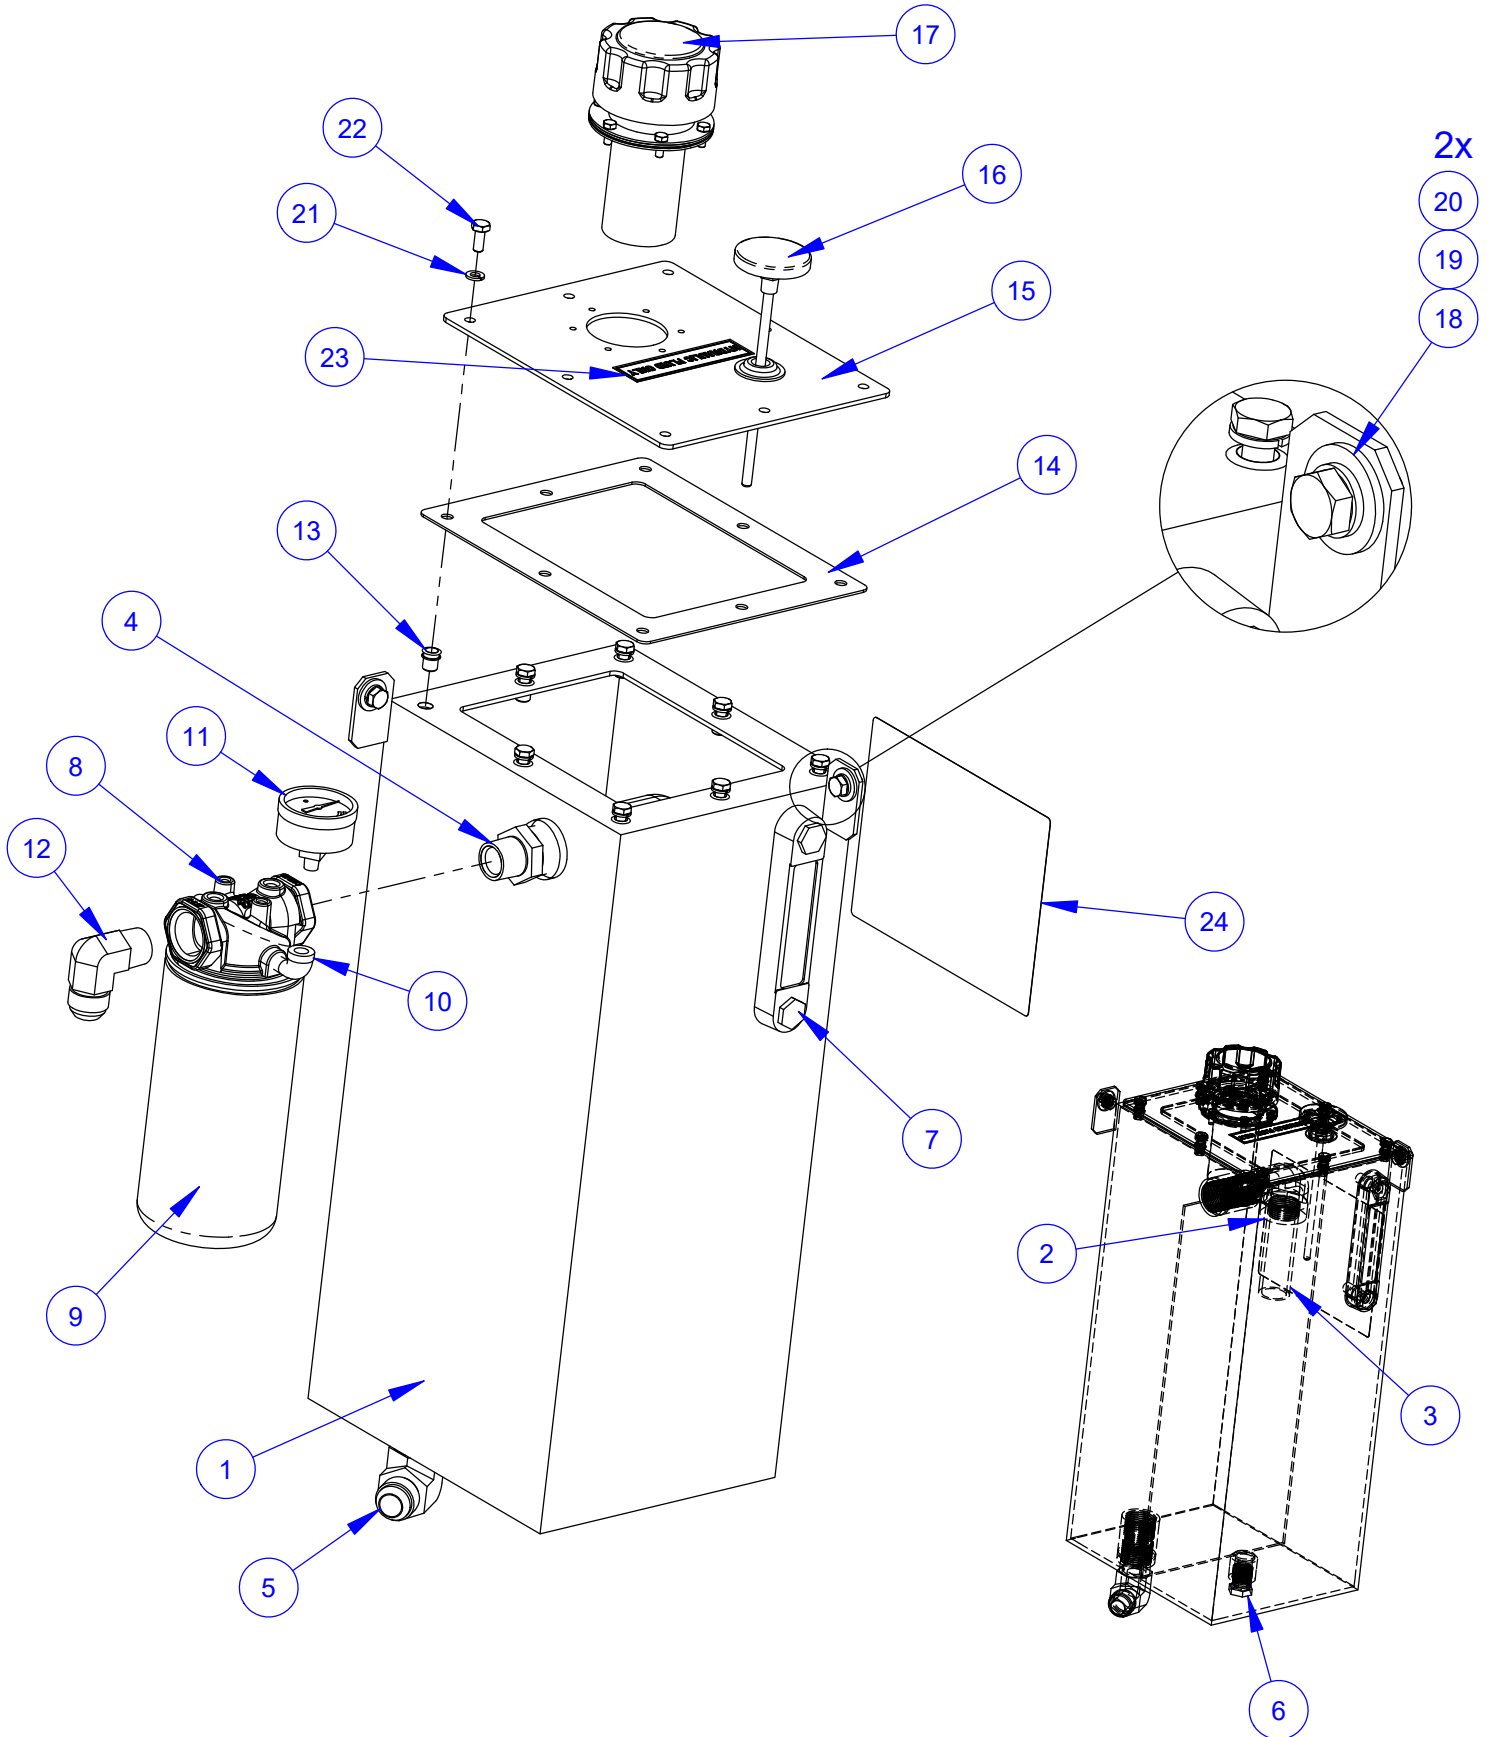

Hydraulic Tank Assembly #4641110

Hydraulic Tank Assembly #4641110

ITEM	PART NO.	QTY.	DESCRIPTION
1	4641058	1	Hydraulic Tank Weldment
2	3200409	1	Street Elbow, 1" NPT
3	3200427	1	Nipple, 1" NPT x 4"
4	3200431	1	Nipple, 1"MPT - 3/4" MPT
5	3200111	1	Elbow, 1" M. Pipe to 3/4" M. JIC
6	3200160	1	Plug, 1/2" NPT
7	2400166	1	Sight Gauge, Liquid Level
8	2703290	1	Filter Head, 3/4" NPT
9	3201175	1	Hydraulic Filter Element
10	3200355	1	1/8" Street Elbow
11	3200502	1	Gauge, Hydraulic Pressure
12	3200086	1	Elbow, 3/4" M. Pipe to 3/4" M. JIC
13	2900441	8	Rivet Nut, 1/4-20 Round
14	4641104	1	Gasket, Hyd Tank
15	4641063	1	Cover, Hydraulic Tank
16	2800459	1	Thermometer, 2", 0 - 200 F
17	2401305	1	Filler/Breather Cap W/Screen
	2900339	6	Cap Screw, Hex Hd., M5-0.8 x 12mm
18	2900567	2	Flat Washer, 5/16" USS
19	2900031	2	Lock Washer, 5/16" Split
20	2900883	2	Cap Screw, Hex Hd., 5/16-18 x 5/8"
21	2900024	8	Lock Washer, 1/4" Split
22	2900023	8	Cap Screw, Hex Hd., 1/4-20 x 5/8"
23	1800535	1	Decal, "Hydraulic Fluid Only"
24	1802756	1	Decal, Core Power CP18