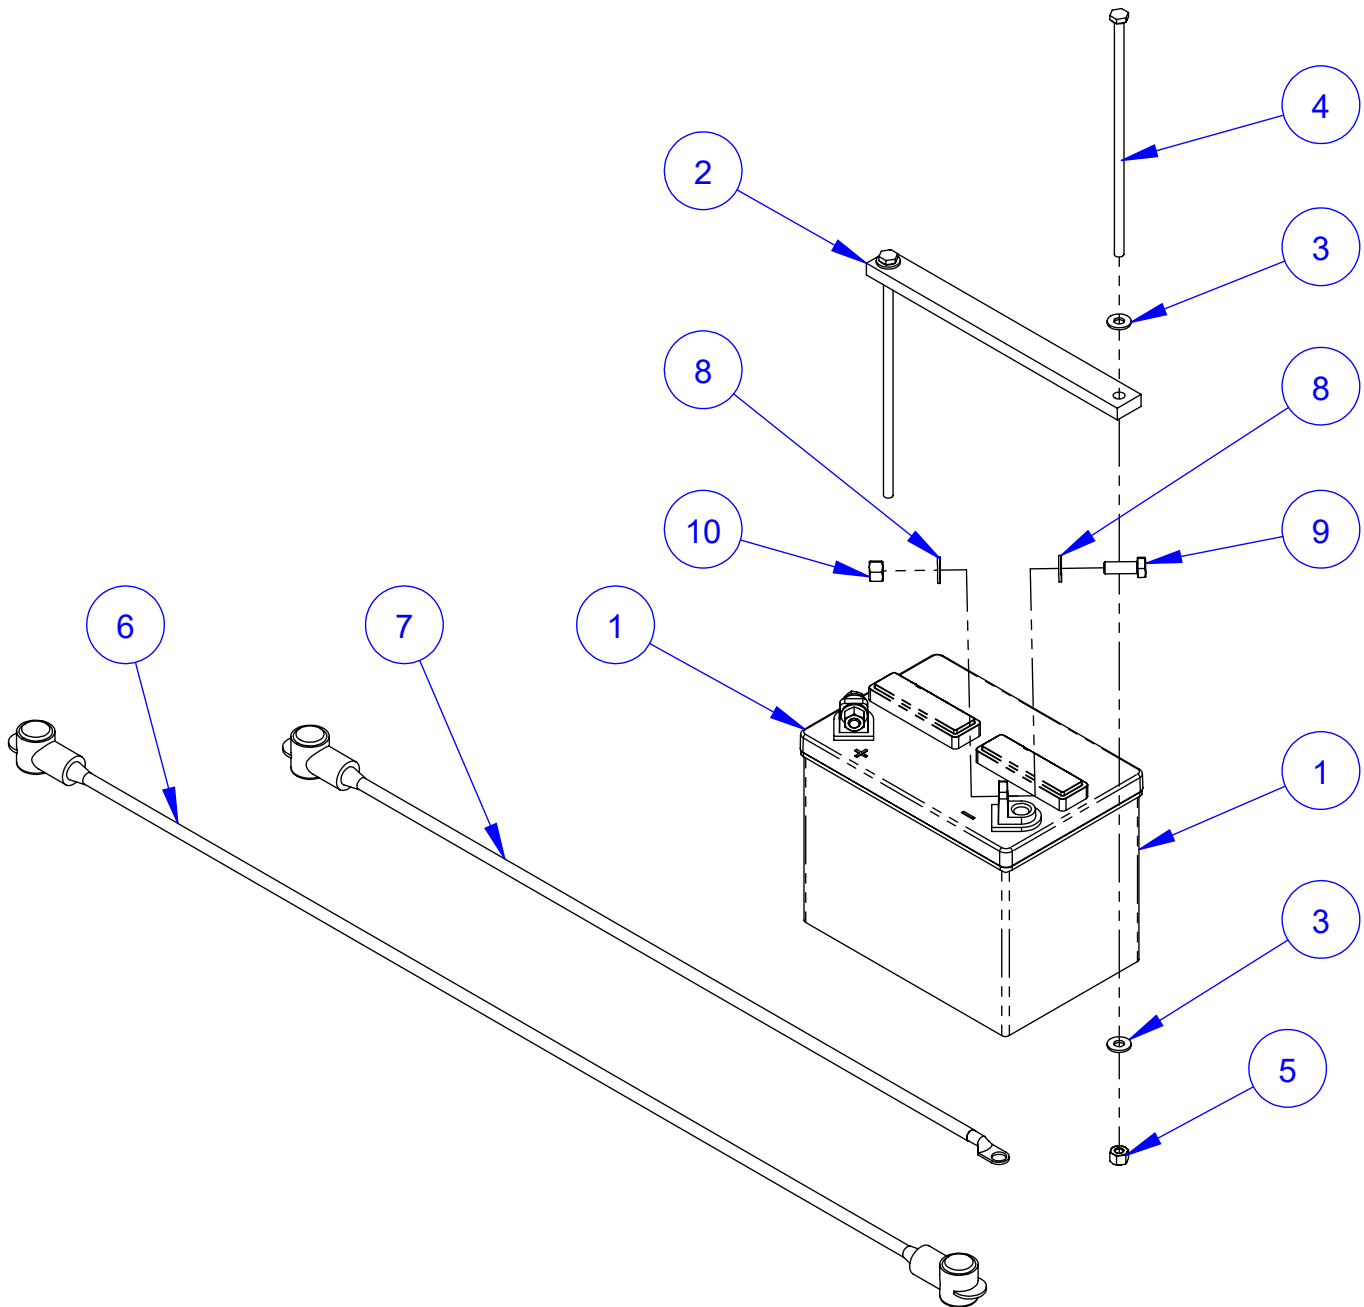

Battery Assembly #4641205

ITEM	PART NO.	QTY.	DESCRIPTION
1	2500584	1	Battery, 12 Volt Group Size U1
2	4646122	1	BatterySupport
3	2900009	4	Flat Washer, 1/4" SAE
4	2901405	2	Cap Screw, Hex Hd., 1/4-20 x 7-1/2"
5	2900010	2	Lock Nut, 1/4-20 Nylon
6	4641037	1	Battery Cable Assy., Red
7	4641041	1	Battery Cable Assy., Black
8	2900022	4	Flat Washer, 5/16" SAE
9	2900668	2	Cap Screw, Hex Hd., 5/16-18 x 7/8"
10	2900039	2	Lock Nut, 5/16-18 Nylon