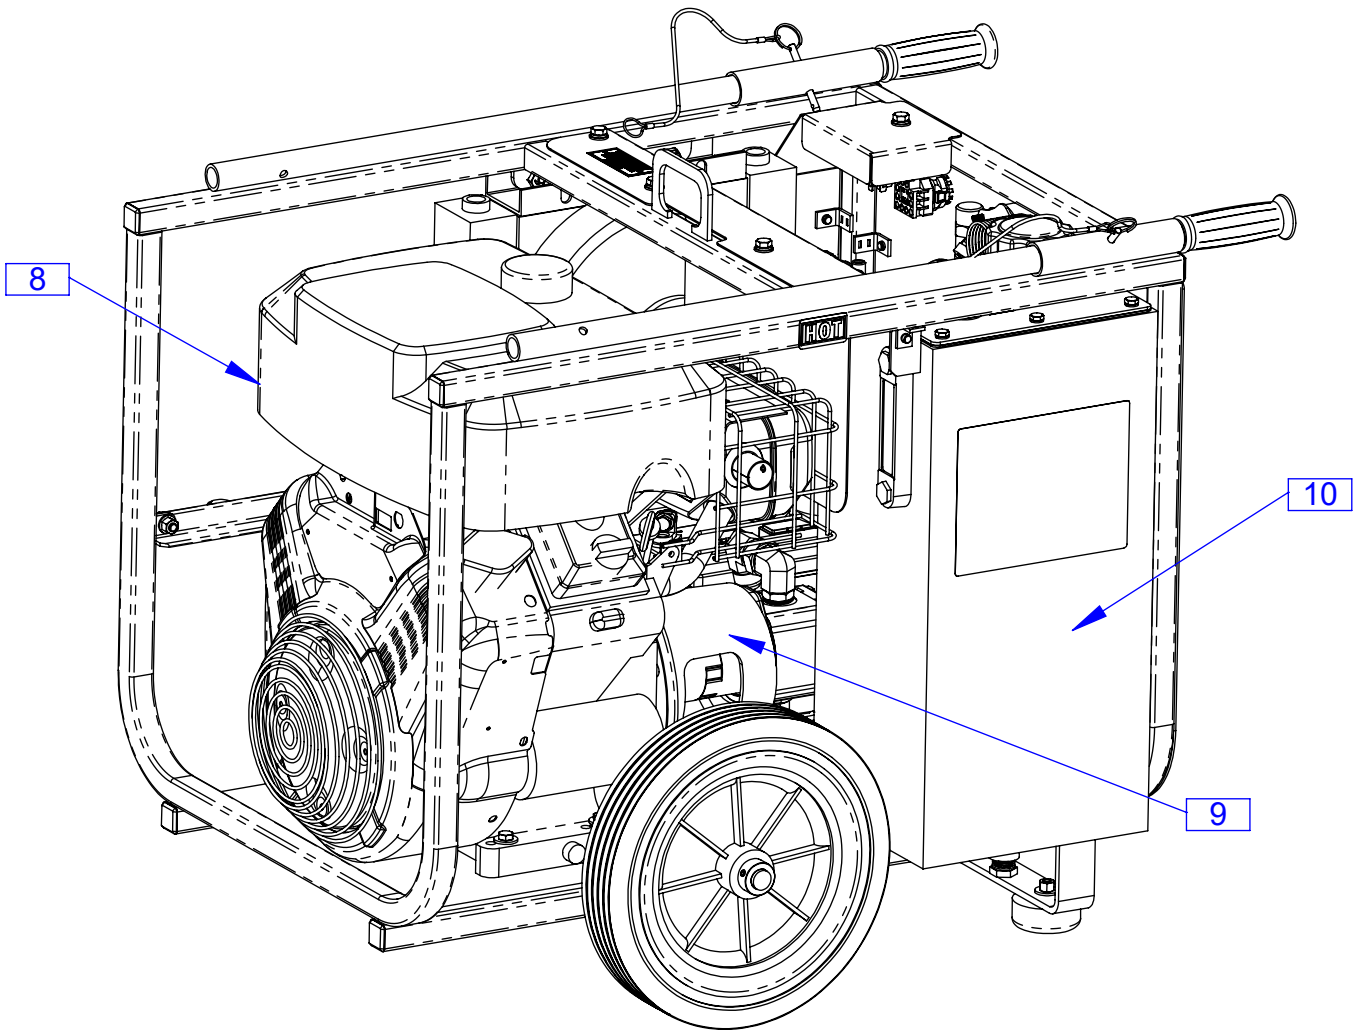

**CORE POWER
PARTS LIST/OPERATOR'S
MANUAL**

**CP18BVXL
HYDRAULIC POWER UNIT**

MARCH 2026

Part #: 1801795-8

TABLE OF CONTENTS

<u>Description</u>	<u>Page No.</u>
Pictorial Index.....	4-5
Frame Assembly	6-7
Engine Assembly	8
Pump Assembly	9
Hydraulic Tank Assembly	10-11
Panel Assembly.....	12-13
Heat Exchanger Assembly.....	14
Hose Kit	15
Hydraulic Schematic.....	16
Electric Schematic	17
Battery Assembly.....	18
Wire Kit	19
Optional Wheel Upgrade Kit	21
Controls Legend.....	22
Flow & Pressure Ratings, CP Power Packs	23
Safety Precautions.....	24-25
Descriptions & Specifications.....	26
Operating Instructions.....	27-28
Operating Equipment Driven	28
Maintenance Instructions	28-29
Troubleshooting	29
Notes	30-31
Warranty	32

Pictorial Page Index

Pictorial Page Index

CP18BVXL Frame Assembly #4641201

CP18BVXL Frame Assembly #4641201

ITEM	PART NO.	QTY.	DESCRIPTION
1	4641064	1	CB18 Frame Weldment
2	2500573	8	Plug, 1" Square Tube
3	4641061	1	Axle, 3/4"
4	2900101	2	Set Screw, Soc. Hd., 1/4-20 x 3/8"
5	6084025	2	Spacer, 1" x .75" x .275"
6	2400643	2	Wheel, 12 x 2-3/8 x 3/4"
7	2400615	2	Set Collar, 3/4"
8	2501767	2	Rubber Bumper
9	2900567	2	Flat Washer, 5/16" USS
10	2901103	2	Fender Washer, 5/16" x 1"
11	2900217	2	Cap Screw, Hex Hd., 5/16-18 x 1-1/4"
12	2900039	4	Lock Nut, 5/16-18 Nylon
13	4600164	1	Radiator Support Bar
14	2900022	10	Flat Washer, 5/16" SAE
15	2900668	2	Cap Screw, Hex Hd., 5/16-18 x 7/8"
16	4641060	2	Handle, 1" Dia.
17	2500636	2	Handle Grip
18	2900278	2	Lanyard with Lock Pin
19	4641108	1	Heat Shield
20	2900031	6	Lock Washer, 5/16" Split
21	2900958	6	Cap Screw, Hex Hd., 5/16-18 x 1/2"
22	4641109	1	Splash Guard
23	1800537	1	Label, HOT
24	1801707	1	Decal, Caution, Fan