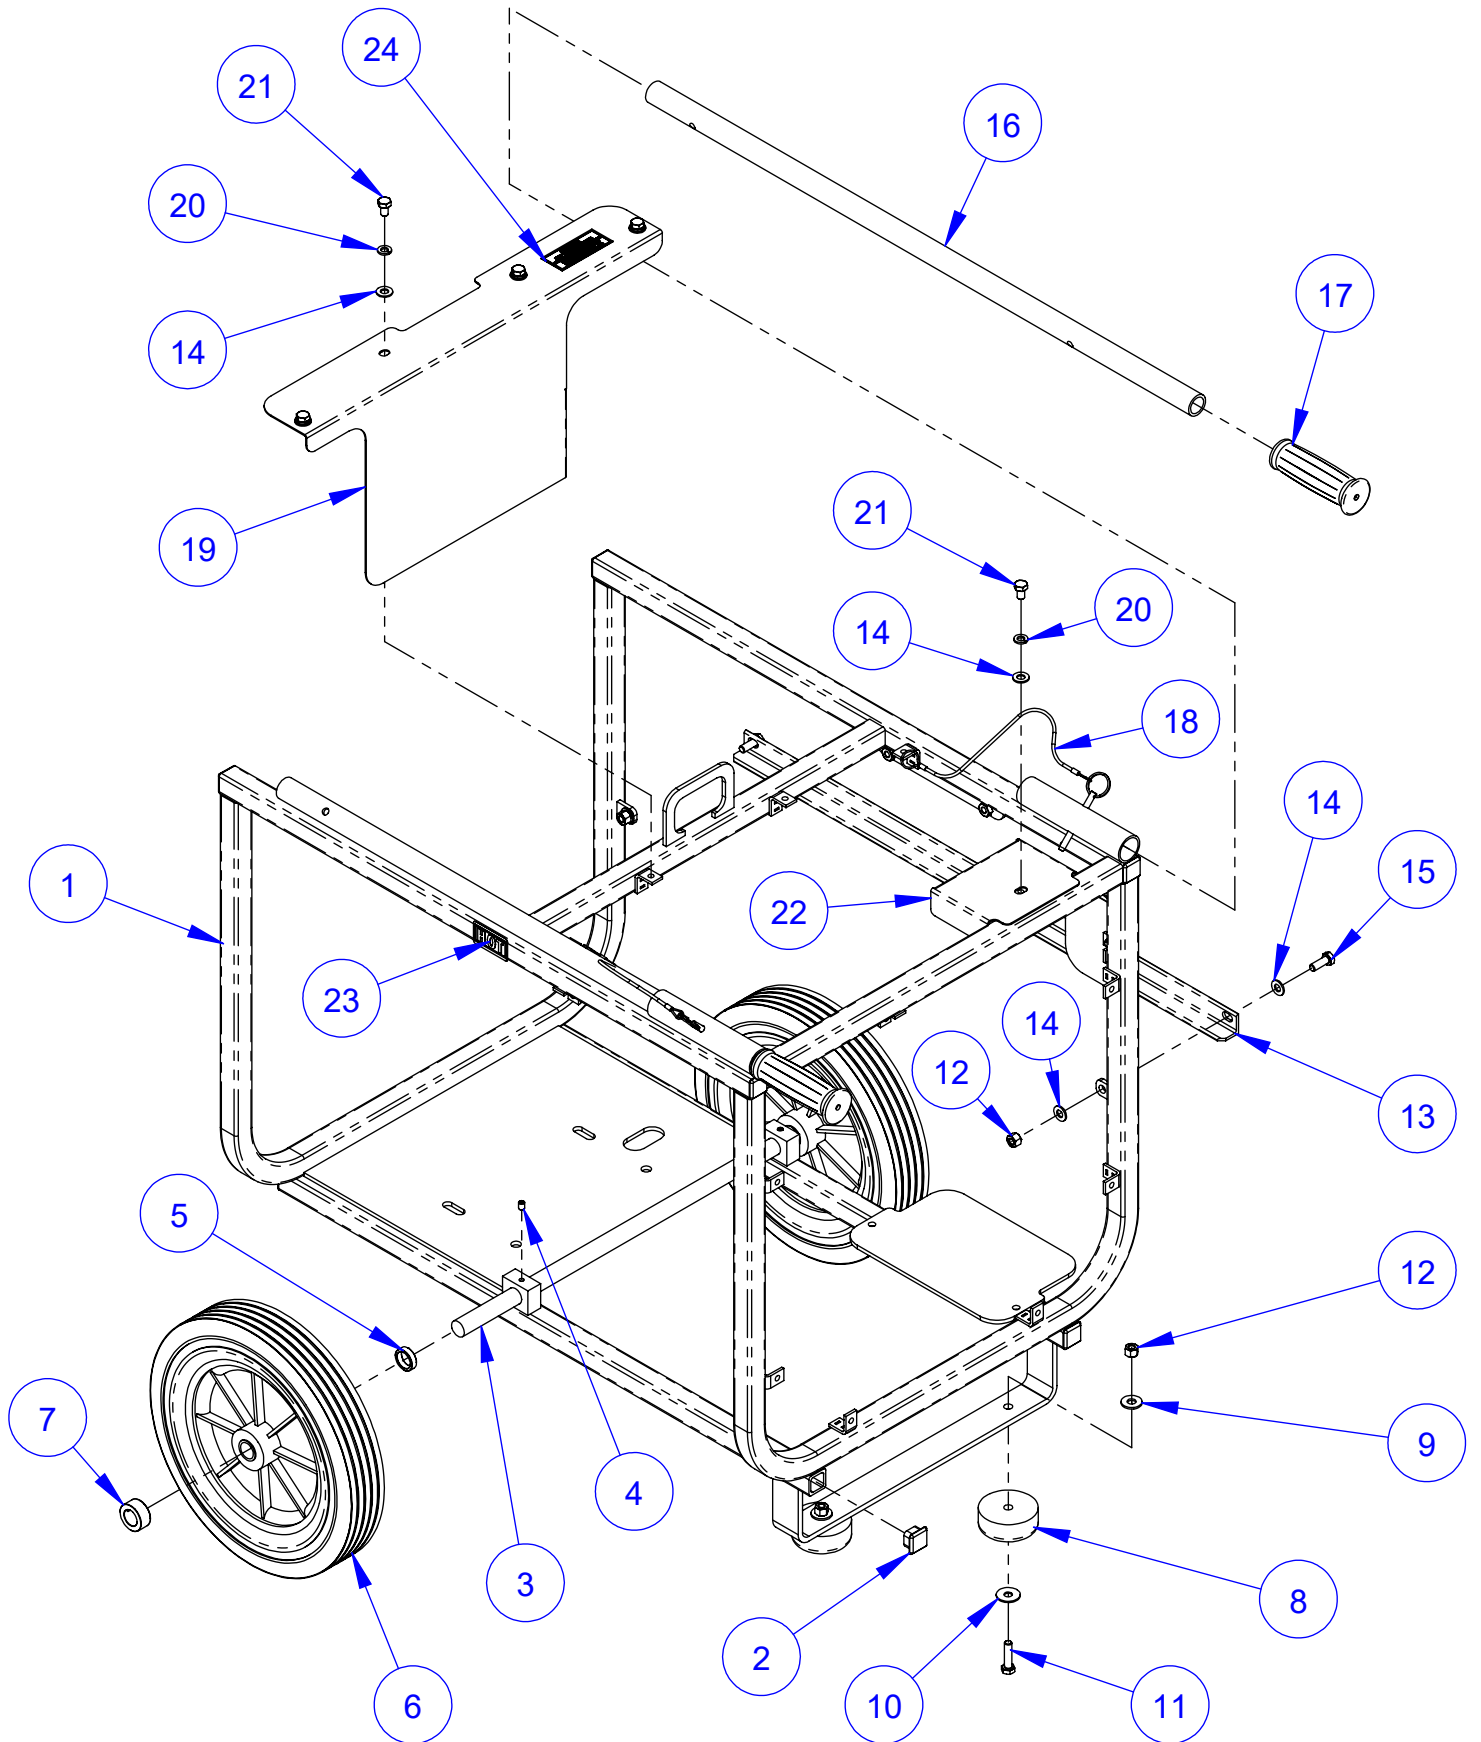

**CORE POWER
PARTS LIST/OPERATOR'S
MANUAL**

**CP18BVXL
HYDRAULIC POWER UNIT**

MARCH 2026

Part #: 1801795-8

TABLE OF CONTENTS

<u>Description</u>	<u>Page No.</u>
Pictorial Index.....	4-5
Frame Assembly	6-7
Engine Assembly	8
Pump Assembly	9
Hydraulic Tank Assembly	10-11
Panel Assembly.....	12-13
Heat Exchanger Assembly.....	14
Hose Kit	15
Hydraulic Schematic.....	16
Electric Schematic	17
Battery Assembly.....	18
Wire Kit	19
Optional Wheel Upgrade Kit	21
Controls Legend.....	22
Flow & Pressure Ratings, CP Power Packs	23
Safety Precautions.....	24-25
Descriptions & Specifications.....	26
Operating Instructions.....	27-28
Operating Equipment Driven	28
Maintenance Instructions	28-29
Troubleshooting	29
Notes	30-31
Warranty	32

Pictorial Page Index

Pictorial Page Index

CP18BVXL Frame Assembly #4641201

CP18BVXL Frame Assembly #4641201

ITEM	PART NO.	QTY.	DESCRIPTION
1	4641064	1	CB18 Frame Weldment
2	2500573	8	Plug, 1" Square Tube
3	4641061	1	Axle, 3/4"
4	2900101	2	Set Screw, Soc. Hd., 1/4-20 x 3/8"
5	6084025	2	Spacer, 1" x .75" x .275"
6	2400643	2	Wheel, 12 x 2-3/8 x 3/4"
7	2400615	2	Set Collar, 3/4"
8	2501767	2	Rubber Bumper
9	2900567	2	Flat Washer, 5/16" USS
10	2901103	2	Fender Washer, 5/16" x 1"
11	2900217	2	Cap Screw, Hex Hd., 5/16-18 x 1-1/4"
12	2900039	4	Lock Nut, 5/16-18 Nylon
13	4600164	1	Radiator Support Bar
14	2900022	10	Flat Washer, 5/16" SAE
15	2900668	2	Cap Screw, Hex Hd., 5/16-18 x 7/8"
16	4641060	2	Handle, 1" Dia.
17	2500636	2	Handle Grip
18	2900278	2	Lanyard with Lock Pin
19	4641108	1	Heat Shield
20	2900031	6	Lock Washer, 5/16" Split
21	2900958	6	Cap Screw, Hex Hd., 5/16-18 x 1/2"
22	4641109	1	Splash Guard
23	1800537	1	Label, HOT
24	1801707	1	Decal, Caution, Fan