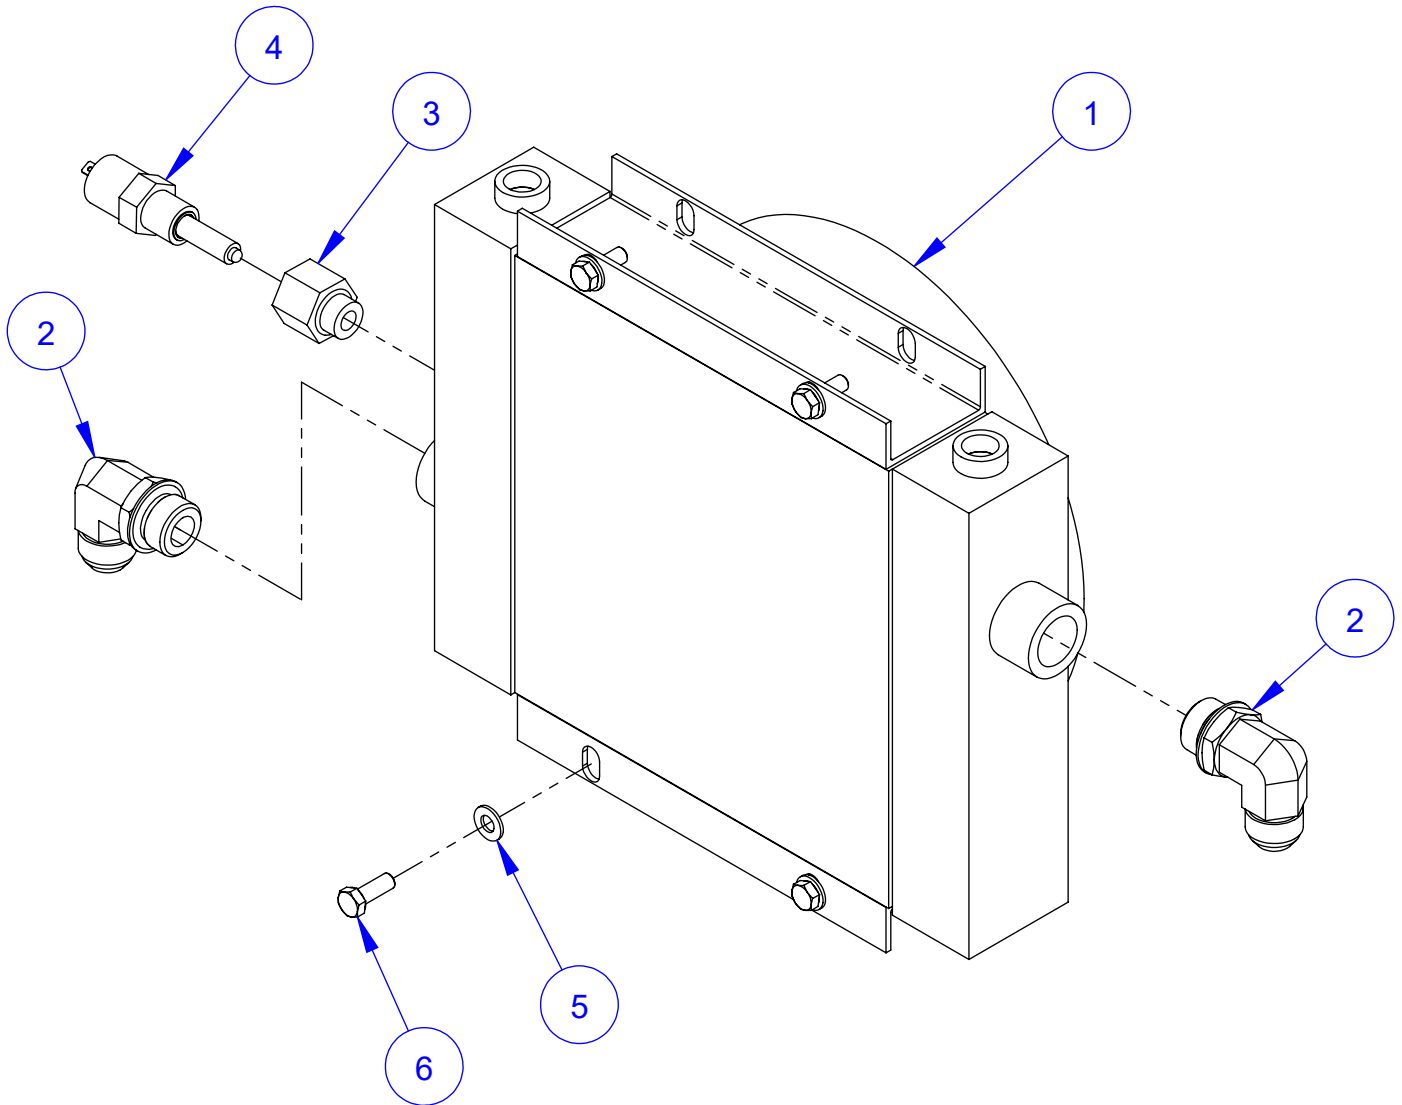

Heat Exchanger Assembly #4641204

ITEM	PART NO.	QTY.	DESCRIPTION
1	2400318	1	Heat Exchanger, Air/Oil, 12 Volt
2	3200400	2	Elbow, 3/4" O-Ring to 3/4" Male JIC
3	3201012	1	1/2" O-ring - 1/2" FPT
4	2800697	1	Temperature Switch, 1/2 NPT
5	2900022	4	Flat Washer, 5/16" SAE
6	2900668	4	Cap Screw, Hex Hd., 5/16-18 x 7/8"