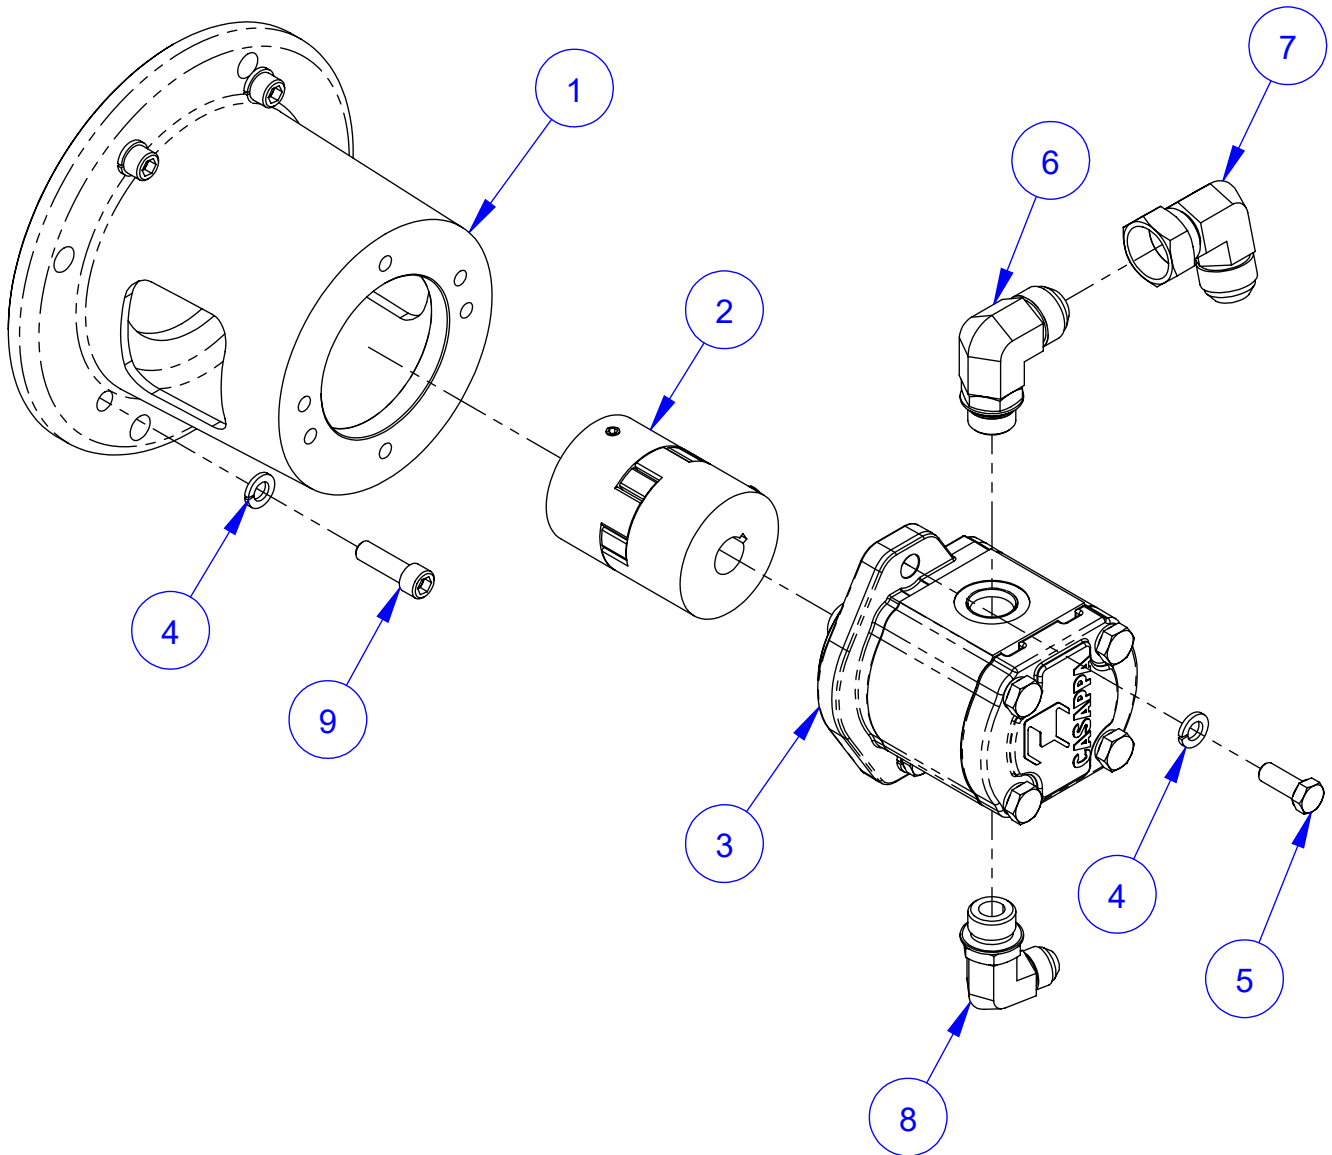

Pictorial Page Index

Pictorial Page Index

CP18BVXL Frame Assembly #4641201

CP18BVXL Frame Assembly #4641201

ITEM	PART NO.	QTY.	DESCRIPTION
1	4641064	1	CB18 Frame Weldment
2	2500573	8	Plug, 1" Square Tube
3	4641061	1	Axle, 3/4"
4	2900101	2	Set Screw, Soc. Hd., 1/4-20 x 3/8"
5	6084025	2	Spacer, 1" x .75" x .275"
6	2400643	2	Wheel, 12 x 2-3/8 x 3/4"
7	2400615	2	Set Collar, 3/4"
8	2501767	2	Rubber Bumper
9	2900567	2	Flat Washer, 5/16" USS
10	2901103	2	Fender Washer, 5/16" x 1"
11	2900217	2	Cap Screw, Hex Hd., 5/16-18 x 1-1/4"
12	2900039	4	Lock Nut, 5/16-18 Nylon
13	4600164	1	Radiator Support Bar
14	2900022	10	Flat Washer, 5/16" SAE
15	2900668	2	Cap Screw, Hex Hd., 5/16-18 x 7/8"
16	4641060	2	Handle, 1" Dia.
17	2500636	2	Handle Grip
18	2900278	2	Lanyard with Lock Pin
19	4641108	1	Heat Shield
20	2900031	6	Lock Washer, 5/16" Split
21	2900958	6	Cap Screw, Hex Hd., 5/16-18 x 1/2"
22	4641109	1	Splash Guard
23	1800537	1	Label, HOT
24	1801707	1	Decal, Caution, Fan

18hp Briggs Engine Assembly #4641202

ITEM	PART NO.	QTY.	DESCRIPTION
1	2601674	1	18HP Briggs W/Elec. Start & Fuel Tank
2	2501434	1	Hose Clamp, 5/8" x 3/4" Wide
3	2900567	8	Flat Washer, 5/16" USS
4	2900494	4	Cap Screw, Hex Hd., 5/16-18 x 2"
5	2900039	4	Lock Nut, 5/16-18 Nylon
6	6048134	1	Key, 1/4" Sq. x 2-1/4"
7	3201466	1	Elbow, 3/8" M. Pipe to 3/8" M. JIC
8	3201496	1	Cap, 3/8" JIC

Pump Assembly #4641203

ITEM	PART NO.	QTY.	DESCRIPTION
1	4646010	1	Pump Mount, SAE 2 Bolt
2	2702225	1	Coupling Assembly, 3/4 - 1-1/8"
3	2600663	1	Hydraulic Pump, .69 CI
4	2900006	6	Lock Washer, 3/8" Split
5	2900005	2	Cap Screw, Hex Hd., 3/8-16 x 1"
6	3201988	1	Elbow, 5/8" O-Ring to 3/4" M. JIC
7	3200417	1	Elbow, 3/4" F. JIC to 3/4" M. JIC
8	3200366	1	Elbow, 5/8" O-Ring to 1/2" M. JIC
9	2900724	4	Cap Screw, Soc. Hd., 3/8-16 x 1-1/4"