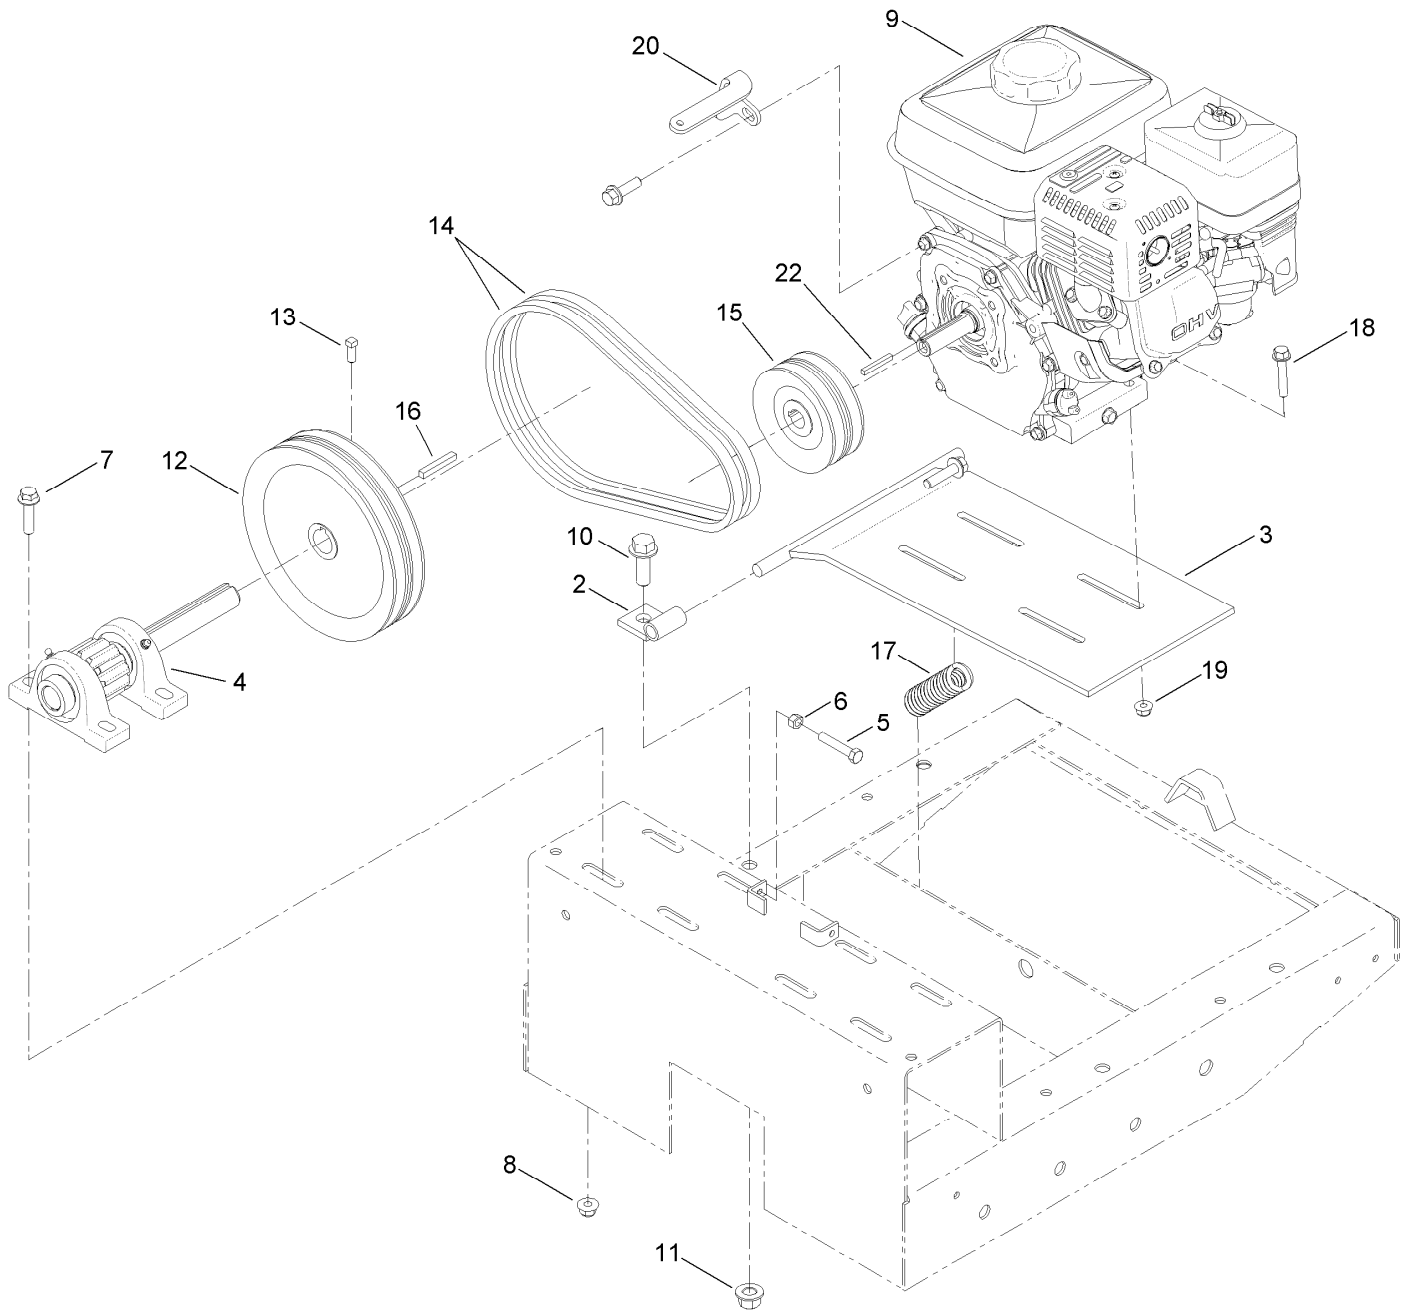

Engine and Pinion Assembly

Engine and Pinion Assembly (continued)

<i>Ref.</i>	<i>Part Number</i>	<i>Qty.</i>	<i>Description</i>	<i>Ref.</i>	<i>Part Number</i>	<i>Qty.</i>	<i>Description</i>
2	ST57786-03	2	Mount-Motor	12	ST38450	1	Sheave
3	ST39557-03	1	Base-Motor	13	120-6474	2	Screw-Set, SQH
4	ST21471	1	Pinion ASM	14	ST34052	2	Belt-V
5	322-41	1	Screw-HH	15	ST38449	1	Sheave
6	3217-6	1	Nut-Hex	16	7-0238	1	Key-Square
7	114-4681	4	Screw-HHF	17	ST34849	1	Spring
8	104-8301	4	Nut-Flange, NI	18	114-4681	4	Screw-HHF
9	125-4812	1	Engine-Honda, Gx240 ●	19	104-8301	4	Nut-Flange, NI
10	100-6116	2	Screw-HHF	20	127-1665-03	1	Guide-Belt
11	99-5107	2	Nut-Lock	22	7-0238	1	Key-Square

● Obtain parts from www.honda-engines.com