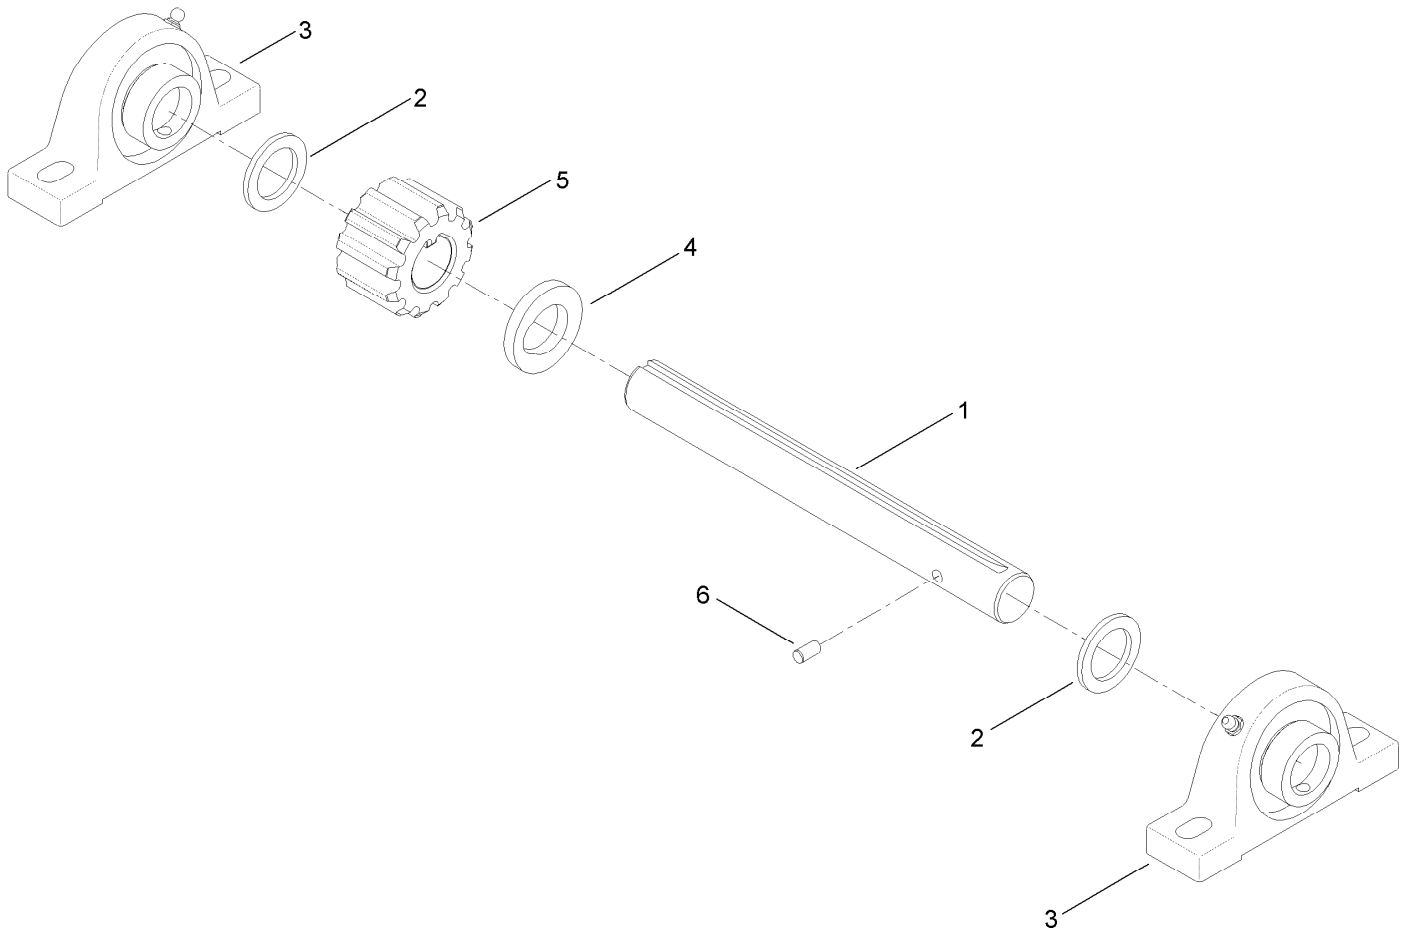

Pinion Assembly No. ST32354

Pinion Assembly No. ST32354 (continued)

<i>Ref.</i>	<i>Part Number</i>	<i>Qty.</i>	<i>Description</i>
1	ST24036	1	Shaft-Pinion
2	3-8514	2	Washer-Thrust
3	ST32208	2	Bearing-Block, Pillow

<i>Ref.</i>	<i>Part Number</i>	<i>Qty.</i>	<i>Description</i>
4	ST38122	1	Washer
5	ST57625	1	Gear-Spur
6	95-0715	1	Pin-Dowel