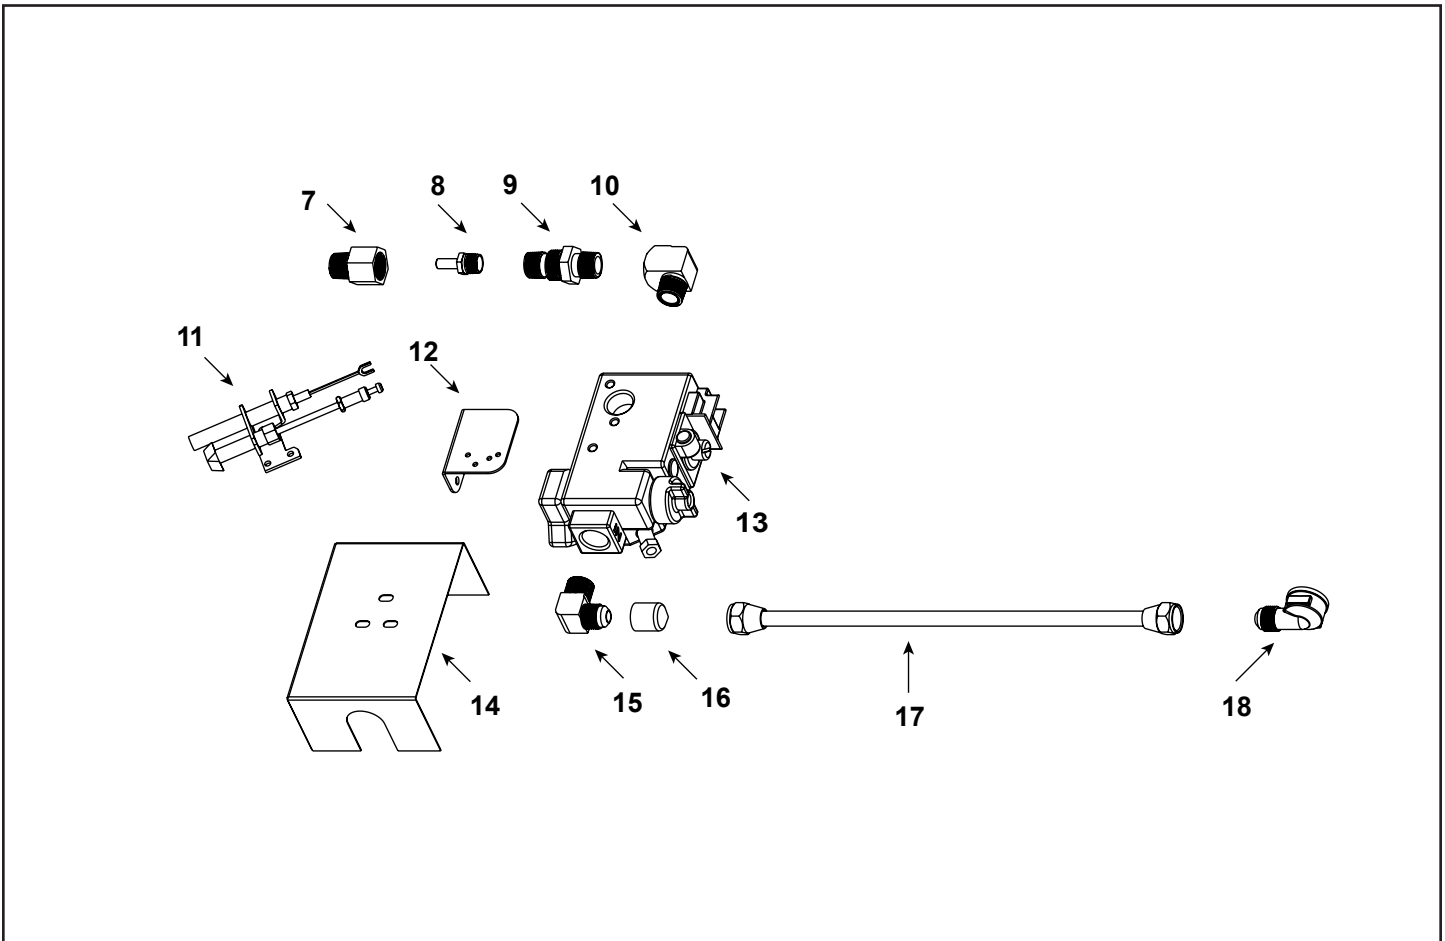

**Stocked
at Depot**

ITEM	DESCRIPTION	COMMENTS	PART NUMBER	
1	Brass T Connector	No longer available	4021-121	
2	Gas Tube Assembly (Short)	No longer available	4021-120	
3	Brass Elbow		SRV4021-045	
4	Burner Pan Assembly	No longer available	4004-019	
5	Burner Tube Plug	No longer available	4021-100	
6	Grate Assembly	No longer available	4004-097	
	Damper Stop Assembly		14354	Y
	Lava Rock		4021-296	
	Mineral Wool		SRV14333	
	Sand	NG Only	4004-108	
	Vermiculite	LP Only	28746	
	Wall Switch Kit	No longer available	4004-112	
	Electrical Wall ON/OFF	No longer available	4021-156	
	Wall Switch Cover Plate	No longer available	4021-157	
	Hearth Kit Install		4004-036	

Stocked
at Depot

ITEM	DESCRIPTION	COMMENTS	PART NUMBER	
7	Bulkhead NG		4021-094	
	Bulkhead LP		4021-122	
8	Orifice (#21) NG		4021-179	Y
	Orifice (#43) LP		4021-111	Y
9	Brass Connector		4021-096	
10	90 Degree Brass Elbow	No longer available	4021-027	
11	Pilot Assembly NG		4021-108	Y
	Pilot Assembly LP	No longer available	4021-109	
12	Pilot Bracket	No longer available	4004-045	
13	Valve - NG		060-500	Y
	Valve - LP		SRV25810	Y
14	Heat Shield - MV	No longer available	4004-049	
15	3/8 Flare x 3/8 NPT Elbow		4021-045	
16	Gas Tube Assembly (Long)	No longer available	4004-050	
17	Brass Elbow	No longer available	4021-099	
	Wall Switch Wire Assembly		4004-122	