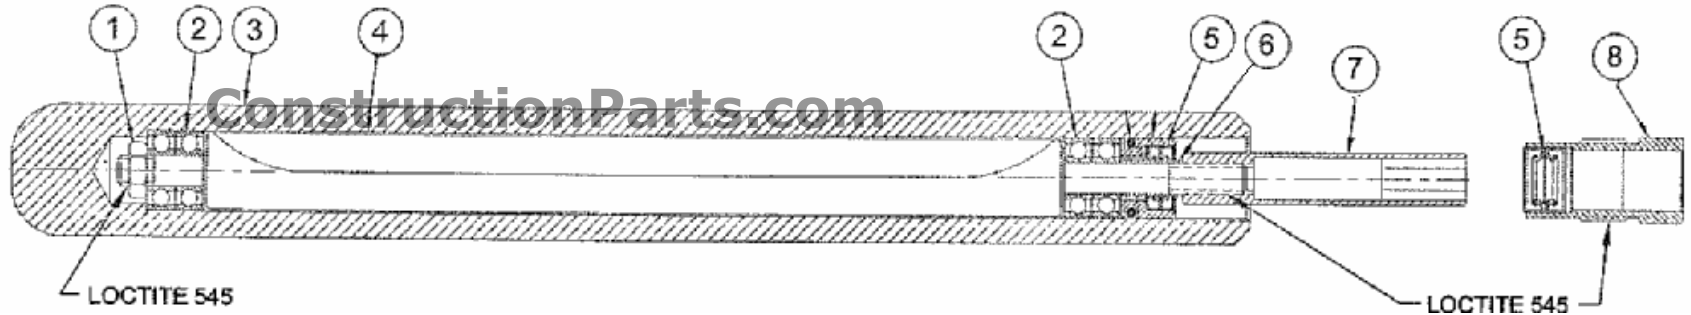

Part #W877-526, 750-EH

No.	Description	Qty	Part No.
1	Hex Jam Nut; L.H. THD	1	432710
2	Bearing, Ball	4	097012
3	Housing, Square	1	587325
4	Rotor	1	717345
5	Seal, Oil	2	**
6	Bushing	1	177325
7	Hex Driver	1	384447
8	End Cap	1	**

** End Cap Assembly with seals is Part #207248. (Order bushing separately)