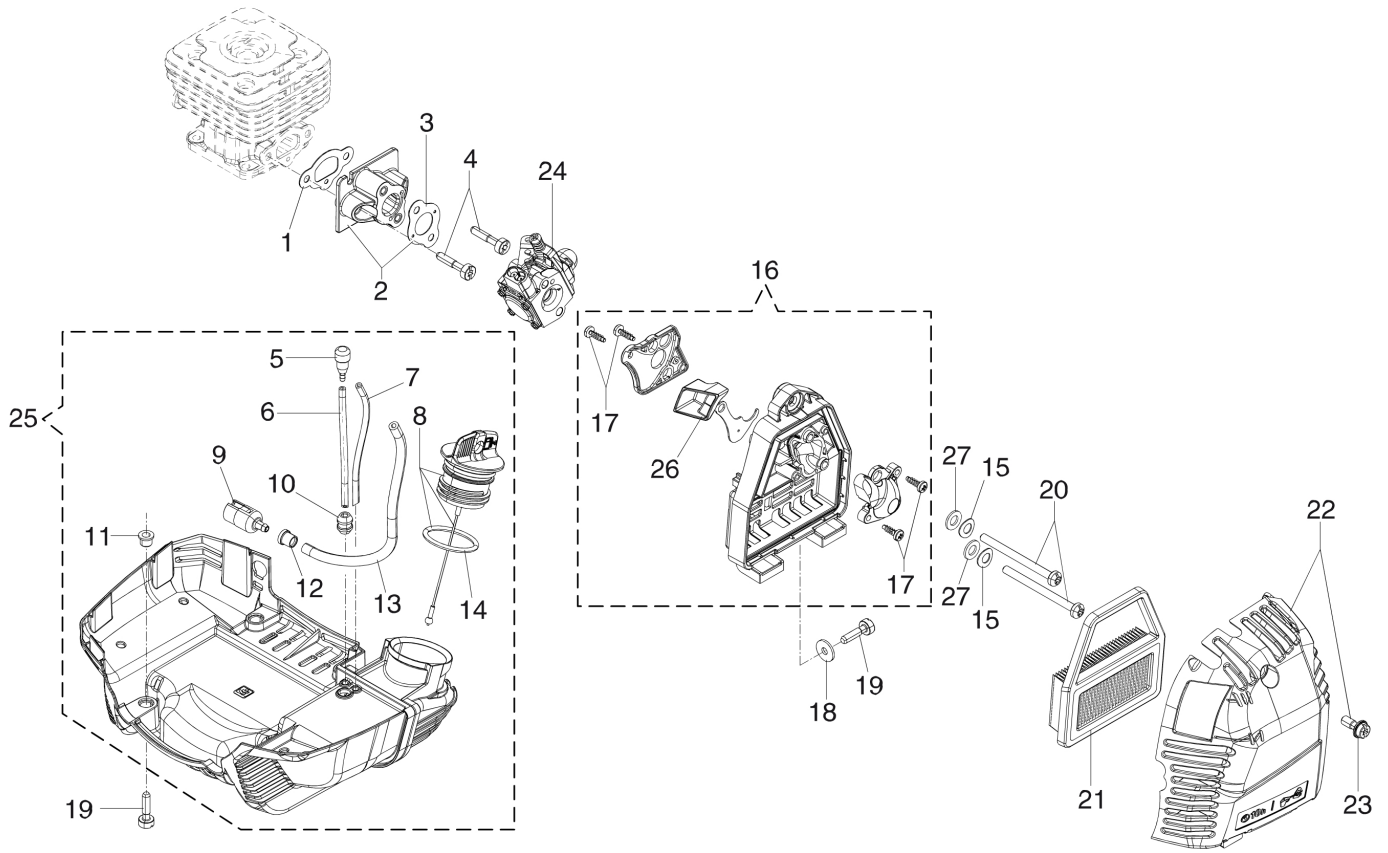

Ref.Nu	Qty	Part number	Description	Validity from	Validity till	Notes	Bulletin
1	1	61200019AR	Gasket				
2	1	61200198	Insulator				
3	1	61200196AR	Gasket				
4	2	3891050R	Screw				
5	1	61070011AR	Breather valve				
6	1	61380075R	Breather fuel pipe				
7	1	61250228R	Tube				
8	1	61380100	Tank cap				
9	1	094600450R	Fuel filter				
10	1	4161211R	Bush				
11	4	61380017R	Spacer				
12	1	61110162B	Bushing				
13	1	4100378	Tube				
14	1	3049024R	Gasket				
15	2	3833073R	Washer				
16	1	61382040AR	Air filter support set				
17	4	3960087AR	Screw				
18	1	3918005	Washer				
19	5	3891048R	Screw				
20	2	3891067R	Screw				
21	1	61380013R	Air filter				
22	1	61380099	Air filter cover				
23	1	61330040AR	Screw				
24	1	2318987R	Carburetor WT-1099				
25	1	61382010R	Complete tank				
26	1	61380074AR	Starter lever				
27	2	3916005R	Washer