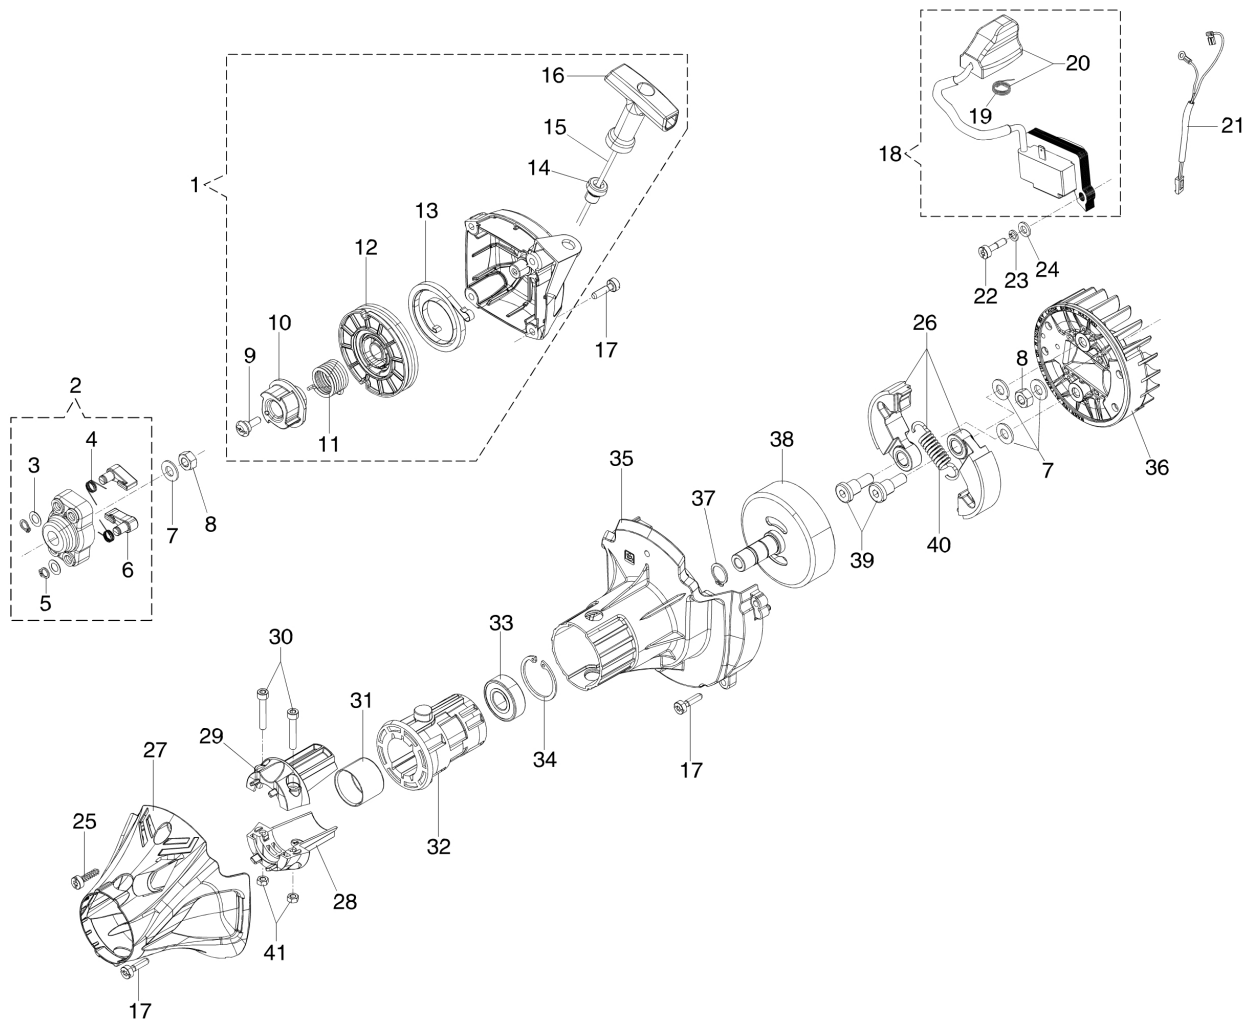

Ref.Nu	Qty	Part number	Description	Validity from	Validity till	Notes	Bulletin
1	1	61382021R	Engine cover				
2	1	61380050R	Cover				
3	4	3960087AR	Screw				
4	1	61250250R	Stopper				
5	1	61202038R	Gasket set				
6	1	3055115	Spark plug				
7	4	3891046R	Screw				
8	1	61380079R	Muffler assy				
9	2	3891086R	Screw				
10	2	3819010	Washer				
11	2	3916006R	Washer				
12	1	61380036R	Deflector				
13	1	3891048R	Screw				
14	1	61212005A	Complete cylinder Ø38				
15	1	61330095R	Gasket				
16	1	61212004B	Piston assy Ø38				
17	2	004900061R	Ring				
18	2	4196166R	Piston ring				
19	1	50110047R	Piston pin				
20	2	50110043AR	Spacer				
21	1	50110044R	Bearing				
22	4	3891052R	Screw				
23	2	094000099R	Seal ring				
24	2	094000006R	Bearing				
25	1	61200001R	Crankshaft				
26	1	61200006AR	Gasket				
27	1	61350210	Crankcase assy				
28	1	61252075R	Short block				