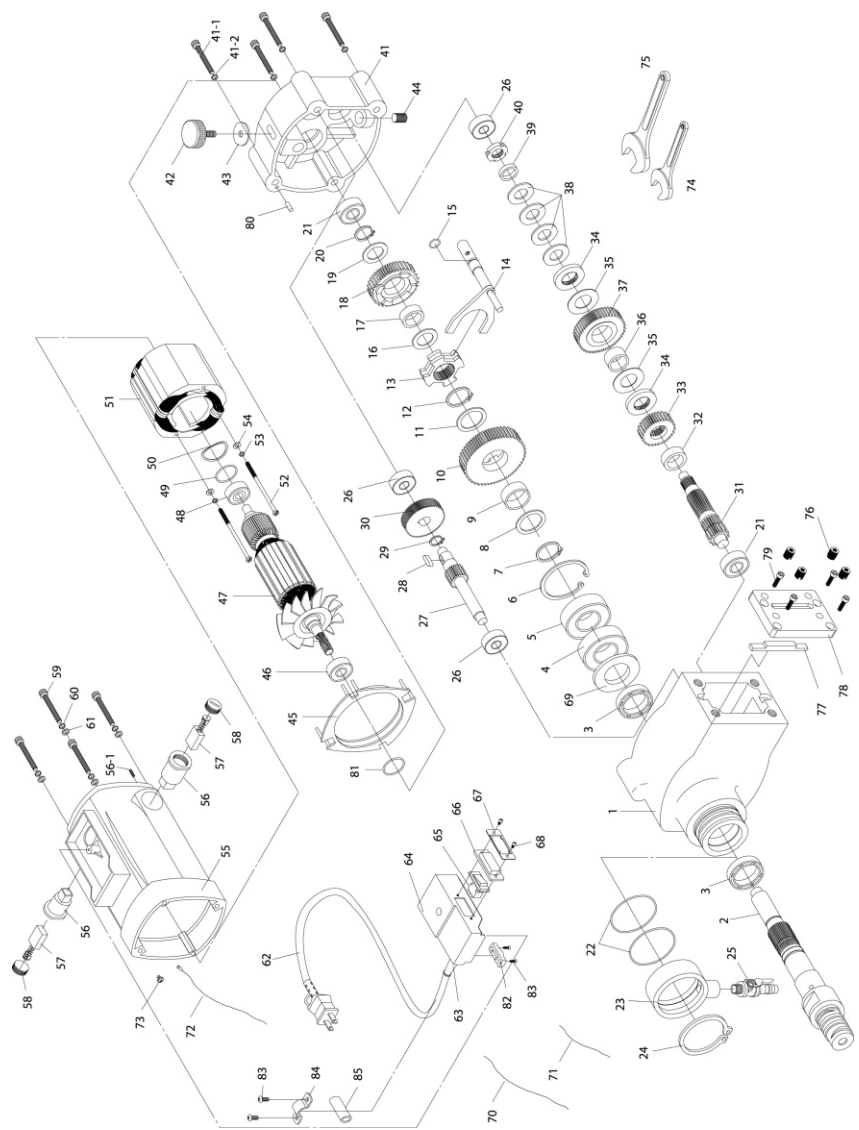

CORE DRILL OPERATIONS MANUAL

MODEL :

CB700

SAFETY

To maintain the operation safety,
make sure to read and understand
this instruction book **BEFORE**
operating this equipment.

EXPLODED VIEW

CB700

PARTS LIST

CB700

#	ITEM	QTY	PART NO.
1	Gear case	1	6063050
2	Main shaft	1	6063051
3	Seal 48x34x8	2	6063052
4	Bearing 6206ZZ/C2	1	6063053
5	Bearing 6206LLU	1	6063054
6	Snap ring R62	1	6063055
7	Snap ring S30	1	6063056
8	Metal collar	2	6063057
9	Brass collar 35x29x12	1	6063058
10	First gear	1	6063059
11	Metal collar	1	6063060
12	Snap ring S28	1	6063061
13	Shift ring	1	6063062
14	Shift lever	1	6063063
15	O-ring	1	6063064
16	Metal collar	2	6063065
17	Brass collar 28x22x9	1	6063066
18	Second gear	1	6063067
19	Metal collar	1	6063068
20	Snap ring S22	1	6063069
21	Bearing 6202Z	2	6063070
22	O-ring 60x2.0	2	6063071
23	Water supply cover	1	6063072
24	Snap ring S63	1	6063073
25	Water cock	1	6063074
26	Bearing 6201Z	3	6063075
27	First pinion	1	6063076
28	Woodruff key 5x5x12	1	6063077
29	Snap ring	1	6063078
30	Third gear	1	6063079

PARTS LIST

CB700

#	ITEM	QTY	PART NO.
31	Second pinion	1	6063080
32	Metal collar	1	6063081
33	Forth gear	1	6063082
34	Plate	1	6063083
35	Friction plate	1	6063084
36	Brass collar	1	6063085
37	Fifth gear	1	6063086
38	Disk spring 35.2x18.3x2.0	4	6063087
39	Metal collar 5T	1	6063088
40	Fine U-nut	1	6063089
41	Diaphragm	1	6063090
41-1	Socket head cap screw M8x1.25x60L	4	6063091
41-2	Spring washer M8 ODx13.6 ODx1.8T	4	6063092
42	Speed change knob	1	6063093
43	Rubber washer	1	6063094
44	Plug	1	6063095
45	Baffle	1	6063096
46	Bearing 6201LLU	1	6063097
47	Armature	1	6063098
48	Bearing 6200ZZ	1	6063099
49	Filling ring 6200	1	6063100
50	O-ring	1	6063101
51	Field	1	6063102
52	Round head phillip screw - cone point M5x85	2	6063103
53	Spring washer 5MM	2	6063104
54	Flat washer 5MM	2	6063105
55	Motor house	1	6063106