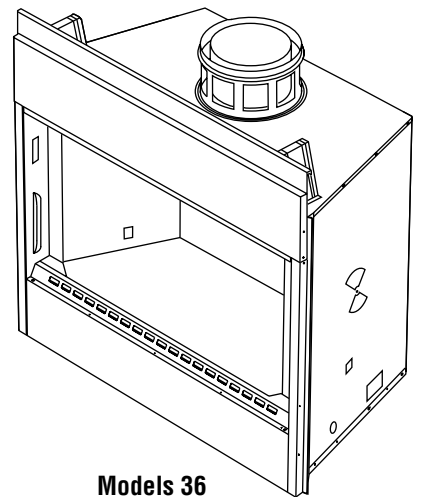

# REPLACEMENT PARTS

**Models 42**

**Models 36**

No.	DESCRIPTION	Models 36		Models 42	
		Part No.	Qty.	Part No.	Qty.
	Gas Fireplace Assembly	-	-	-	-
1.	Firescreen	161136	2	161108	2
2.	Rod, Screen	88L95	2	88L95	2
3.	Refractory, Side	LB-96795	2	LB-96798	2
4.	Refractory, Rear	LB-96796	1	LB-96799	1
5.	Refractory Base	LB-96794	1	LB-96797	1
6.	Grate	87L20	1	87L21	1