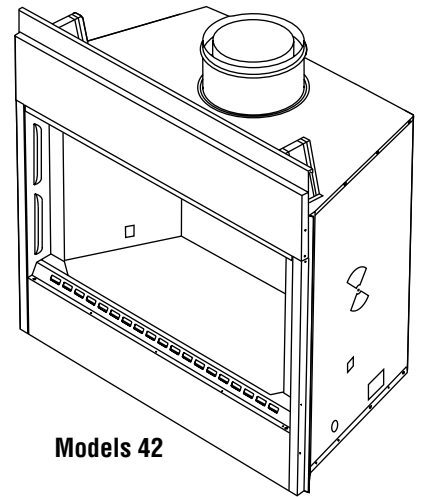

# REPLACEMENT PARTS

**Models 42**

**Models 36**

No.	DESCRIPTION	Models 36		Models 42	
		Part No.	Qty.	Part No.	Qty.
	Gas Fireplace Assembly	-	-	-	-
1.	Firescreen	161136	2	161108	2
2.	Rod, Screen	88L95	2	88L95	2
3.	Refractory, Side	LB-96795	2	LB-96798	2
4.	Refractory, Rear	LB-96796	1	LB-96799	1
5.	Refractory Base	LB-96794	1	LB-96797	1
6.	Grate	87L20	1	87L21	1