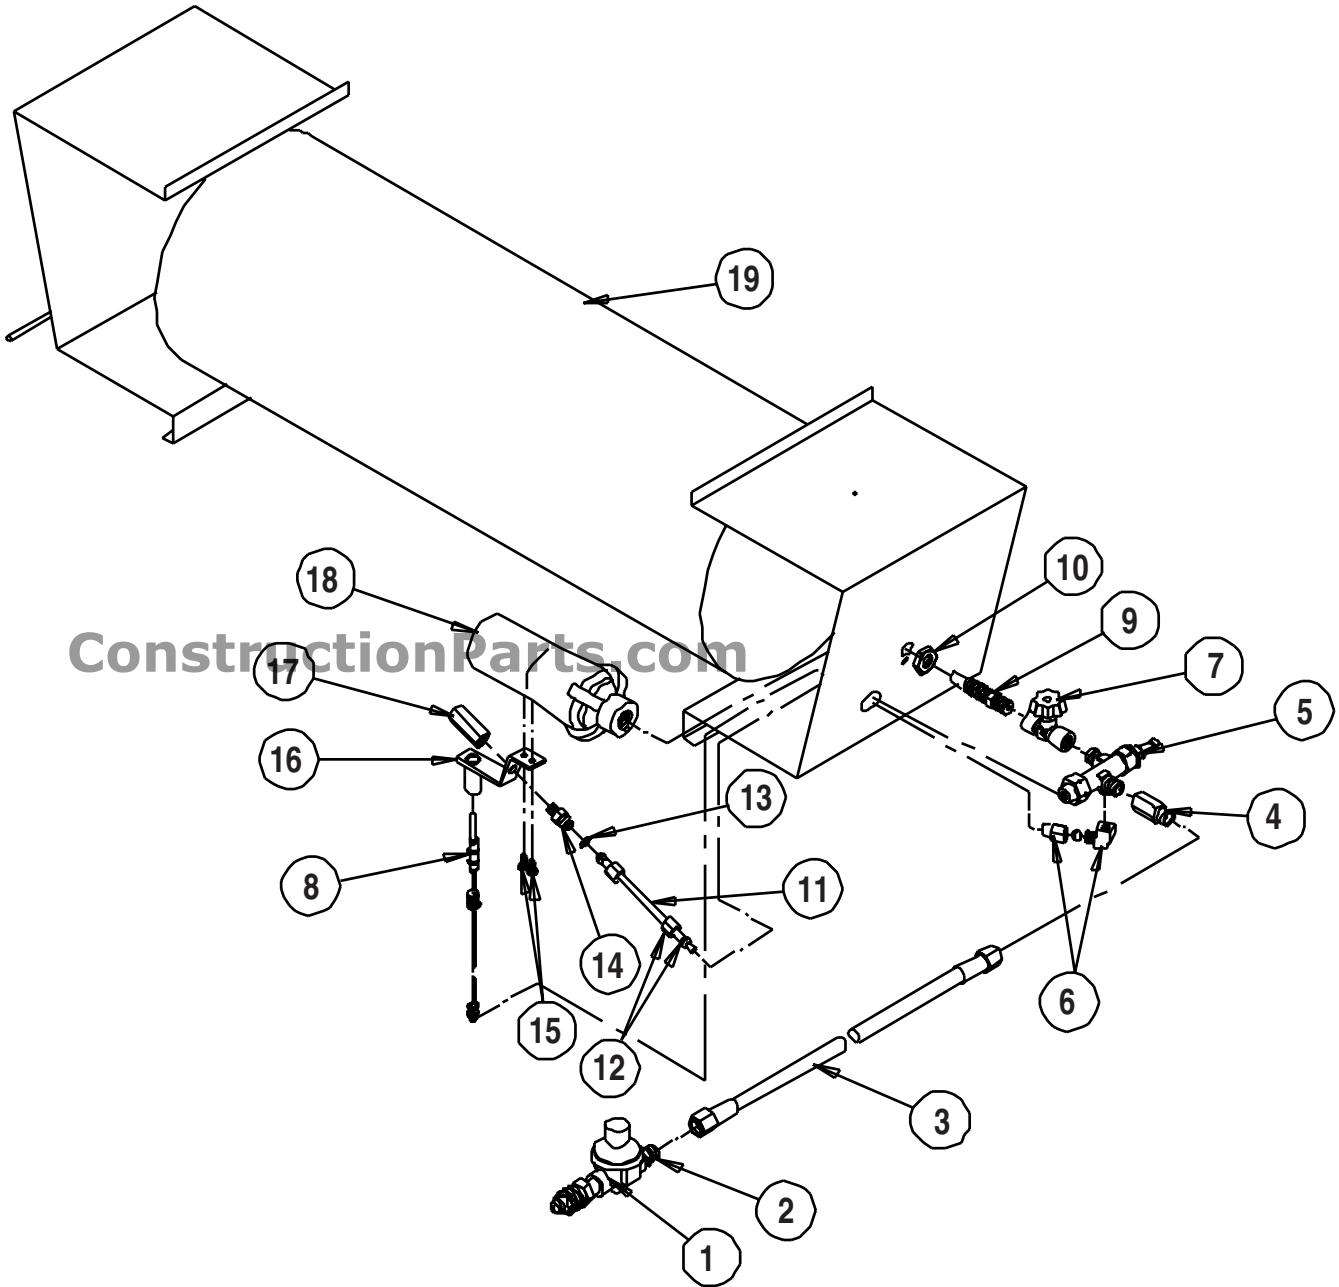

Parts Identification

Norseman 200 Horizontal
Model 322G

888-634-4289

PARTS SCHEMATIC

ConstructionParts.com

888-634-4289

PARTS LIST

Item	Description	Part Number
1	Regulator	130-21788
2	Adapter, Hose	310-01098
3	Hose, 1/4 in. x 10 ft.	400-20242
4	Adapter, Hose	310-07970
5	Valve, Pilot Safety	130-07966
6	Ell w/nut and Sleeve	130-07968
7	Valve, Manual Burner	130-20229
8	Thermocouple	120-01090
9	Orifice Burner	310-01591
10	Jam Nut	130-09379
11	Tube, Pilot w/Nuts & Sleeves	550-07073
12	Nut and Sleeve	550-01168
13	Screen	130-01722
14	Orifice, Pilot w/ Screen	400-01230
15	Screw	130-01213
16	Bracket, Pilot	400-03202
17	Head, Pilot	400-01079
18	Burner, Casting	320-01337
19	Case, Assembly w/Labels	500-22237