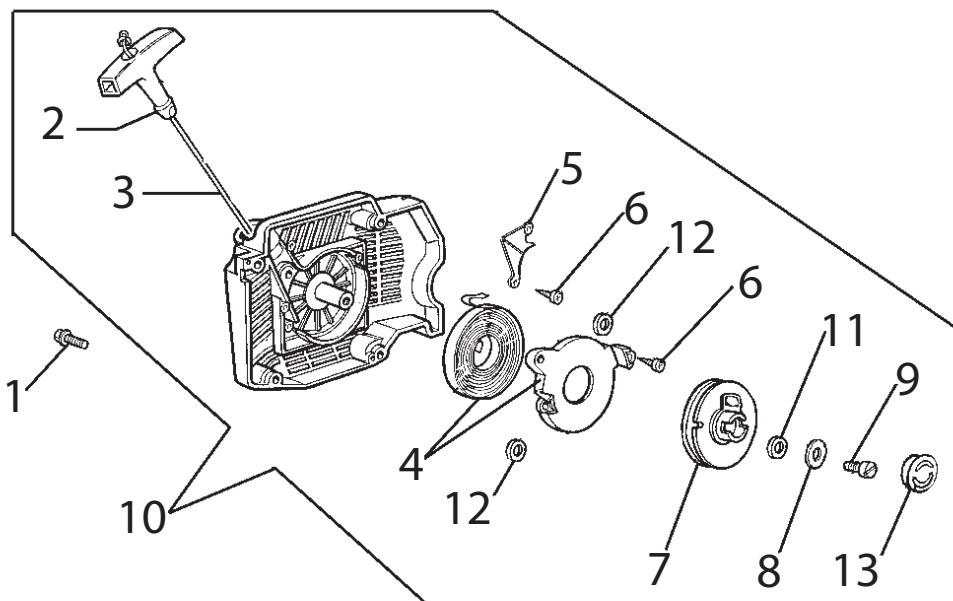

For saws with serial number starting 967 & 977

Key #	Part No.	Description
A01	73230	Screw
A02	530208	Starter Rope Handle
A03	73904	Starter Rope
A04	531103	Starter Coil Spring & Housing
A05	71451	Starter Case Plate
A06	505380	Screw
A07	528661	Starter Rope Pulley
A08	73905	Starter Pulley Washer
A09	73907	Starter Pulley Screw
A10	528637	Starter Cover Assembly
A11	530367	Starter Assembly Washer
A12	532026	Spring Housing Washer
A13	508853	Starter Assembly Cap