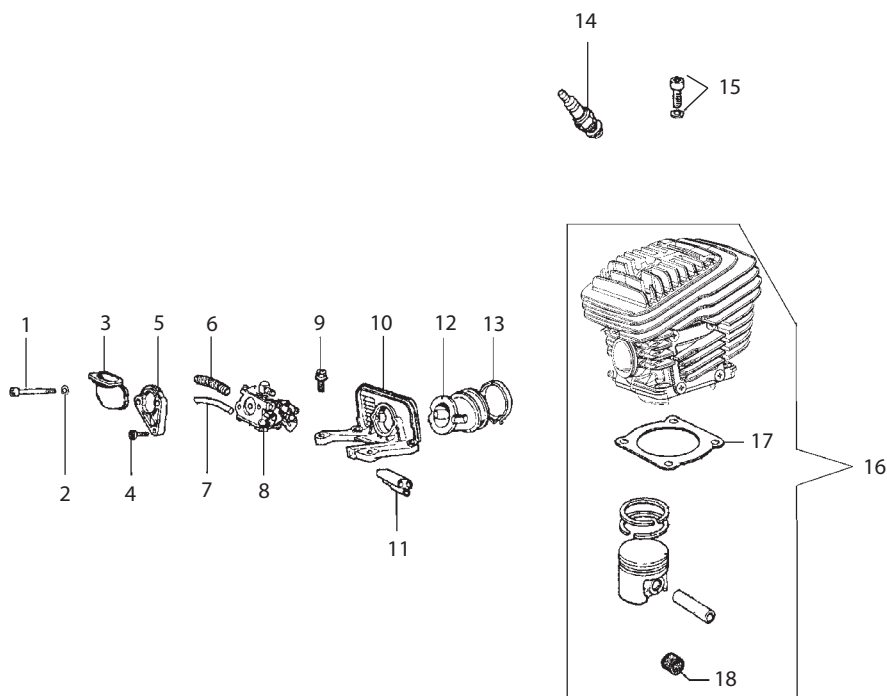

## For saws with serial number starting 967 & 977

Key #	Part No.	Description
C17	73239	Ignition Toggle Switch Nut
C18	73238	Ignition Toggle Plate On/Off
C19	73237	Switch, Ignition Toggle
C20	73919	Ignition Toggle Cable
C21	73914	Screw
C22	73285	Washer
C23	73890	Washer
C24	73241	Spark Plug Boot with Spring
C25	73917	Spark Plug Spring
C26	528639	Ignition Coil with Spark Plug Lead & Primary
C27	71449	Toggle Switch Connecting Plate

**For saws with serial numbers starting 967.  
(see page 6 for serial number starting 977)**

Key #	Part No.	Description
D01	545870	Intake Manifold Clamp
D02	73868	Intake Manifold
D03	73869	Wrist Pin Needle Bearing
D04	71413	Complete Piston/Cylinder Assembly
D05	71412	Cylinder Base Gasket Assembly
D06	514770	Spark Plug
D11	73874	Cylinder Bolt
D13	73898	Carburetor Pulse Tube
D16	528628	Carburetor, Walbro WJ-122
D17	73901	Intake Manifold Flange Screw
D19	73895	Carburetor Support Bracket
D20	71642	Decompression Valve
D21	73947	Intake Manifold Flange
D22	71735	Intake Manifold
D23	73888	Carburetor Spring
D24	73897	Washer
D25	505469	Screw & Washer
D26	73866	Screw
D27	517547	Screw Guide

## For saws with serial numbers starting 977. (see page 5 for serial number starting 967)

Key #	Part No.	Description
D01	505469	Screw & Washer
D02	73897	Washer
D03	71735	Intake Manifold
D04	73901	Intake Manifold Flange Screw
D05	73947	Intake Manifold Flange
D06	73888	Carburetor Spring
D07	545877	Carburetor Pulse Tube
D08	528628	Carburetor, Walbro WJ-122A
D09	73866	Screw
D10	73895	Carburetor Support Bracket
D11	517547	Screw Guide
D12	73868	Intake Manifold
D13	545870	Intake Manifold Clamp
D14	514770	Spark Plug
D15	73874	Cylinder Bolt
D16	548084	Complete Piston/Cylinder Assembly
D17	545874	Gasket, Base
D18	73869	Wrist Pin Needle Bearing