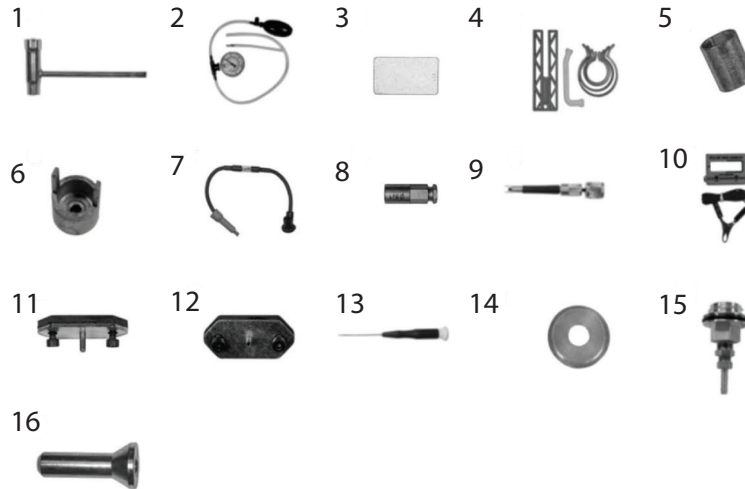

SERVICE ITEMS

680GC Gas Concrete Saw

For saws with serial number starting 967 & 977

Key #	Part No.	Description
1	71521	Scrench 13-19 mm
2	71541	Pressure Gauge Bulb
3	71542	Coil/Flywheel Timing Shim
4	71543	Cylinder Assembly Clamps & Piston Stop
5	71544	Manifold Assembly Tool
6	71546	Shock Absorber Tool
7	71547	Spark Tester
8	71548	Flywheel Disassembly Tool
9	71550	Limiter Cap Puller
10	71565	Electronic Tachometer
11	71569	Induction Seal Flange with Screws
12	71570	Exhaust Seal Flange with Screws
13	71573	Tuning Screwdriver
14	73461	Flywheel Puller
15	73425	Fuel Tank Pressure Cap
16	73462	Main Bearing Driver Tool
Not Shown	71734	Gasket Set
Not Shown	70249	14T Bar Nose Sprocket Repair Kit
Not Shown	71625	Carburetor Tuning Kit
Not Shown	571227	2-Stroke Oil, 50:1 Mix, 2.6 oz (6-Pack)
Not Shown	571228	2-Stroke Oil, 50:1 Mix, 2.6 oz (158 ml) (24-Pack)