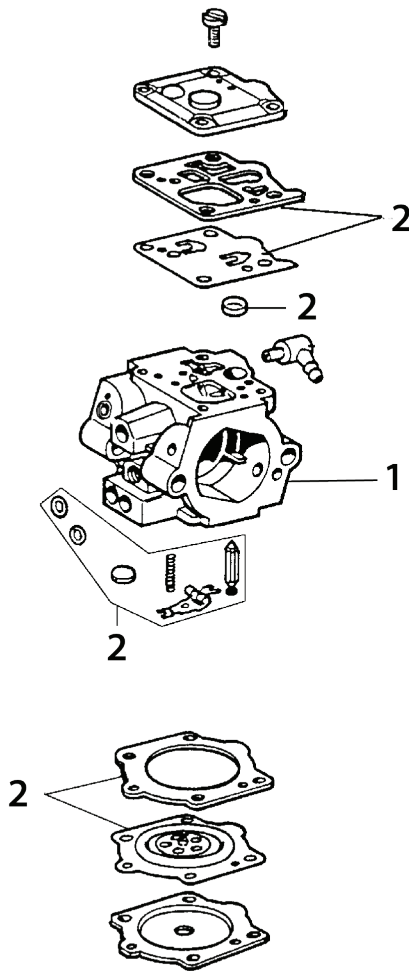

For saws with serial number starting 967 & 977

Key #	Part No.	Description
M01	528628	Carburetor, Walbro WJ-122B
M02	73996	Carburetor Repair Kit