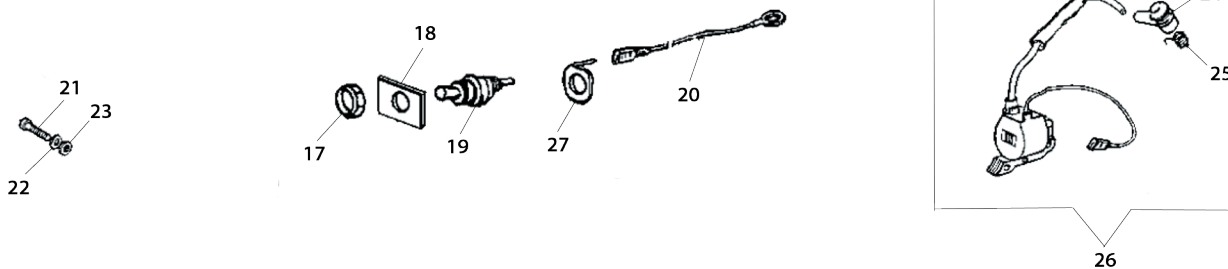

For saws with serial number starting 967 & 977

Key #	Part No.	Description
C17	73239	Ignition Toggle Switch Nut
C18	73238	Ignition Toggle Plate On/Off
C19	73237	Switch, Ignition Toggle
C20	73919	Ignition Toggle Cable
C21	73914	Screw
C22	73285	Washer
C23	73890	Washer
C24	73241	Spark Plug Boot with Spring
C25	73917	Spark Plug Spring
C26	528639	Ignition Coil with Spark Plug Lead & Primary
C27	71449	Toggle Switch Connecting Plate