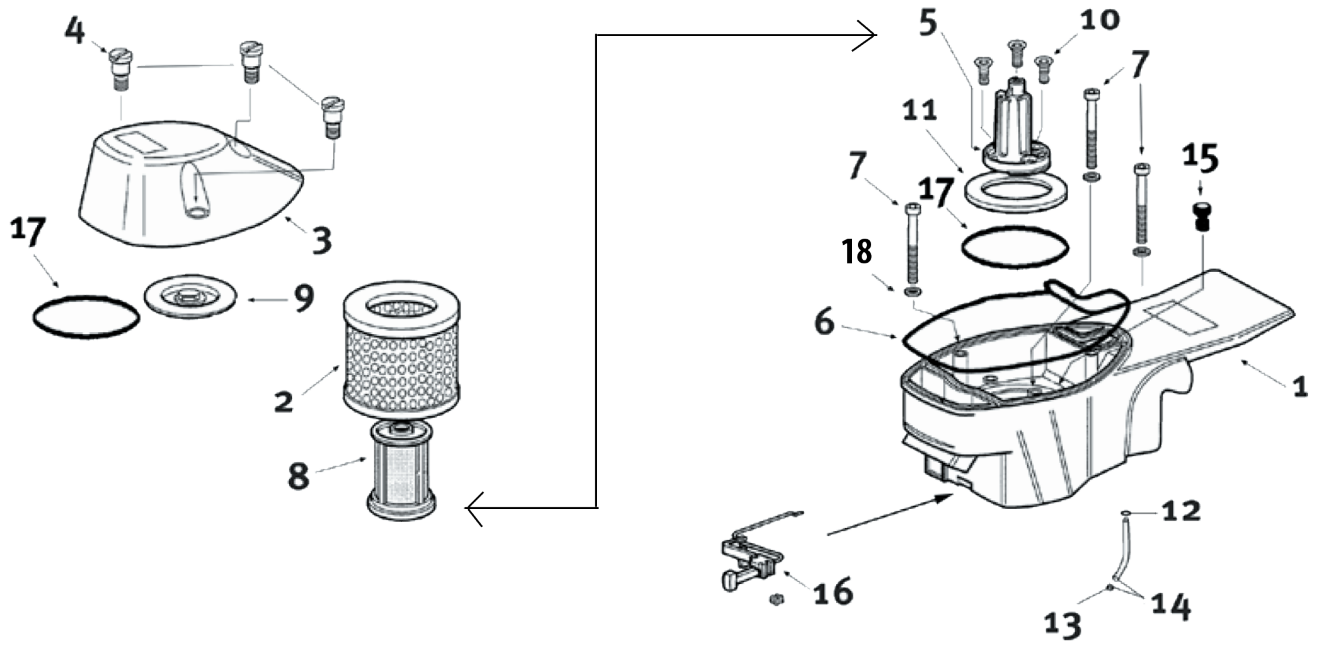

**For saws with serial numbers starting 967.
(see page 16 for serial number starting 977)**

Key #	Part No.	Description
J01	545973	Cylinder Cover Assembly
J02	71752	Air Filter Canister, Polyester
J03	530473	Air Filter Cover
J04	73992	Filter Cover Screw
J05	73338	Filter Support
J06	71756	Filter Cover Gasket
J07	71771	Screw, Cylinder Cover, Long, Socket Head
J08	73336	Prefilter Plastic, Secondary Filter
J09	71758	Air Filter Flange
J10	73337	Filter Support Screw
J11	73335	Filter Canister Gasket
J12	71472	O-Ring
J13	71760	Tube Clamp
J14	505382	Compensator Tube
J15	71763	Breather Grommet
J16	71750	Throttle Assembly
J17	73331	O-Ring, Air Filter
J18	73897	Washer