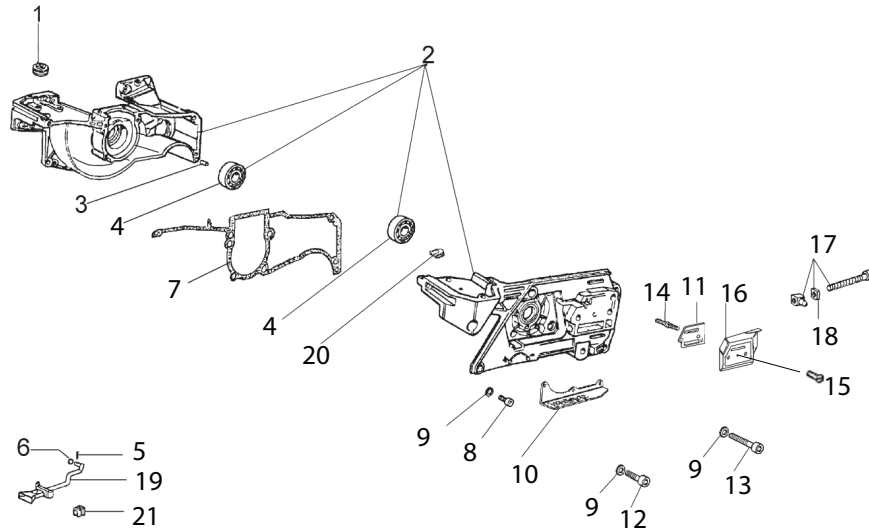

## For saws with serial number starting 967 & 977

Key #	Part No.	Description
G01	73931	Outer Crankcase Seal, Clutch Side
G02	73949	Outer Crankcase Seal Body
G03	73940	Bolt
G04	73285	Washer
G05	73945	Clutch Spacer Washer
G06	70949	8T Rim Sprocket Kit
G07	73939	Clutch Needle Bearing
G08	71520	Clutch Drum Assembly (includes p/n 73939)
G09	73941	Clutch Spacer Washer, Inside
G10	71419	Clutch Assembly
G11	73943	Clutch Spring

**For saws with serial numbers starting 967.  
(see page 12 for serial number starting 977)**

Key #	Part No.	Description
H01	73390	Fuel Line Grommet, Crankcase
H02 & H05	528653	Crankcase Assembly, right & left
H03	73281	Crankcase Dowel Pin
H04	73209	Crankshaft Bearing
H07	73927	Choke Lever Split Pin
H08	73934	Crankcase Gasket
H09	73930	Crankcase Bolt
H10	73897	Washer
H11	528657	Chain Guard
H12	71740	Bar Mount Pad Spacer
H13	73397	Cover Guard Mounting Bolt
H14	73379	Screw
H15	73933	Bar Mounting Stud
H16	73284	Screw
H17	71738	Bar Mount Pad Cover Plate
H18	73935	Premium Tensioner Kit
H19	73936	Tensioner Screw Retainer
H20	530469	Choke Lever
H21	531107	Crankcase Grommet, Right Side
H22	73955	Choke Lever Bushing

**For saws with serial numbers starting 977.  
(see page 11 for serial number starting 967)**

Key #	Part No.	Description
H01	73390	Fuel Line Grommet, Crankcase
H02	545967	Crankcase Assembly, right & left
H03	73281	Crankcase Dowel Pin
H04	545969	Crankshaft Bearing
H05	73927	Choke Lever Split Pin
H06	548526	O-ring
H07	545968	Crankcase Gasket
H08	73930	Crankcase Bolt
H09	73897	Washer
H10	528657	Chain Guard
H11	71740	Bar Mount Pad Spacer
H12	73397	Cover Guard Mounting Bolt
H13	73379	Screw
H14	73933	Bar Mounting Stud
H15	73284	Screw
H16	71738	Bar Mount Pad Cover Plate
H17	73935	Premium Tensioner Kit
H18	73936	Tensioner Screw Retainer
H19	530469	Choke Lever
H20	531107	Crankcase Grommet, Right Side
H21	73955	Choke Lever Bushing