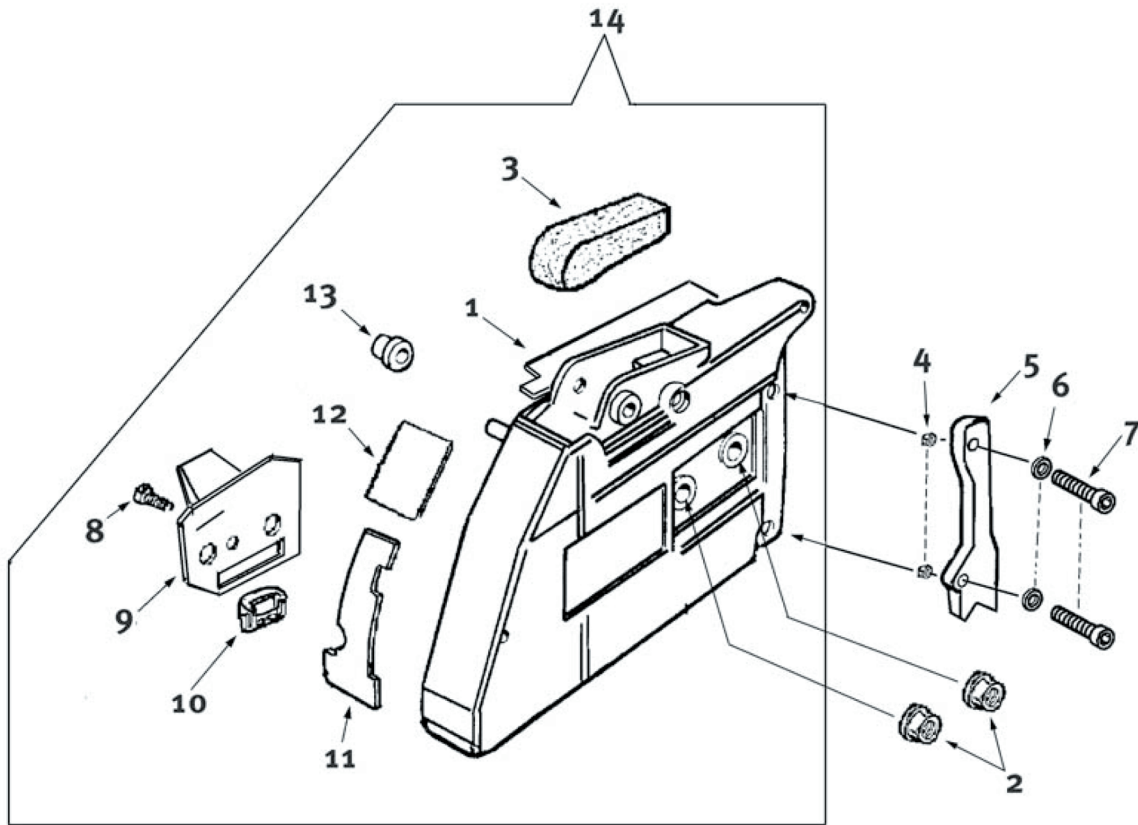

For saws with serial number starting 967 & 977

Key #	Part No.	Description
L01	71743	Side Cover Insert, Top
L02	73958	Side Cover Nut
L03	71462	Chain Cover Cap
L04	73367	Nut
L05	71533	WallWalker Side Arm
L06	73951	Washer
L07	507355	WallWalker Side Arm Screw
L08	71487	Screw
L09	71447	Side Cover Plate
L10	73957	Lower Guard
L11	73972	Side Cover Insert, Bottom Rear
L12	73948	Side Cover Insert, Top Rear
L13	73310	Rubber Bumper Cover
L14	528659	Side Cover Assembly, Complete