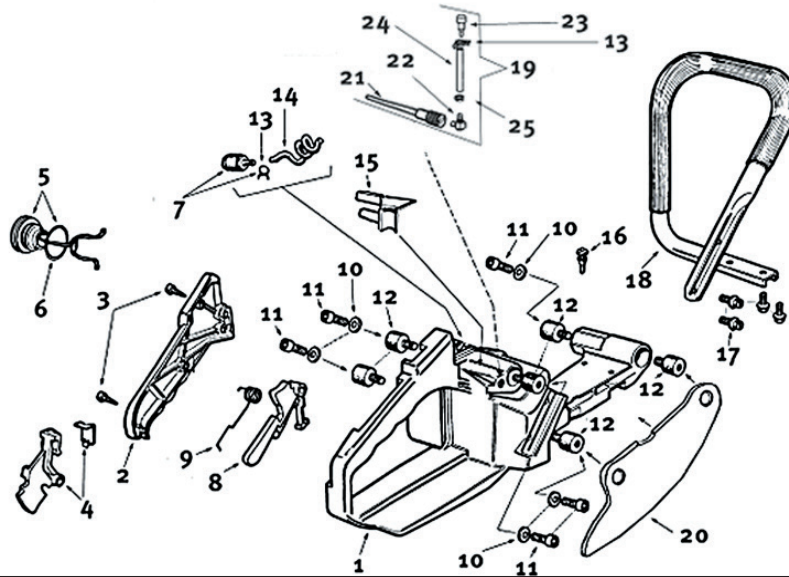

**For saws with serial numbers starting 967.
(see page 14 for serial number starting 977)**

Key #	Part No.	Description
I01	528655	Fuel Tank Assembly
I02	531105	Rear Handle Half
I03	73976	Screw
I04	530479	Throttle Lever
I05	530471	Fuel Cap Assembly, with Outer Seal Ring
I06	73448	Fuel Cap O-Ring
I07	73459	Fuel Filter
I08	532028	Trigger Lockout Lever
I09	73988	Trigger Lockout Lever Spring
I10	73897	Washer
I11	73982	Screw
I12	73980	Shock Absorber
I13	71588	Clip, Fuel Filter
I14	73375	Fuel Line
I15	71745	Shock Absorber, Rear Handle
I16	73270	Bumper, Shock Absorber, Fuel Tank Top
I17	73983	Front Handle Bolt
I18	545971	Front Handle
I19	71748	Fuel Breather Complete
I20	71766	Water Deflector, Bottom
I21	71751	Breather Tube Body
I22	71759	Breather Tube Elbow
I23	71761	Fuel Breather, Remote
I24	71777	Breather Tube Extension
I25	71760	Tube Clamp