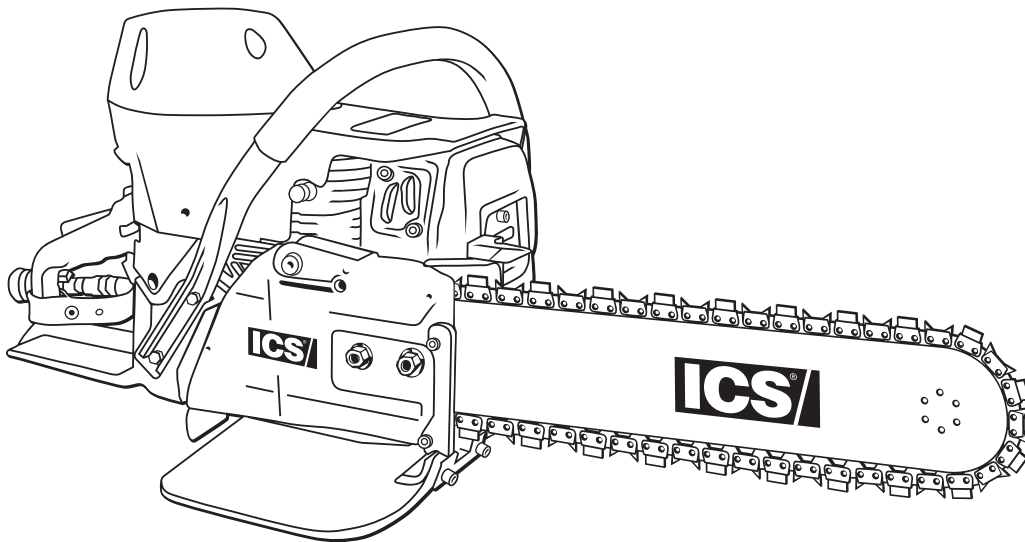

# Replacement Parts & Accessories Price List

## 680GC Gas Concrete Saw Serial numbers starting with 967 & 977

Effective January 1, 2020