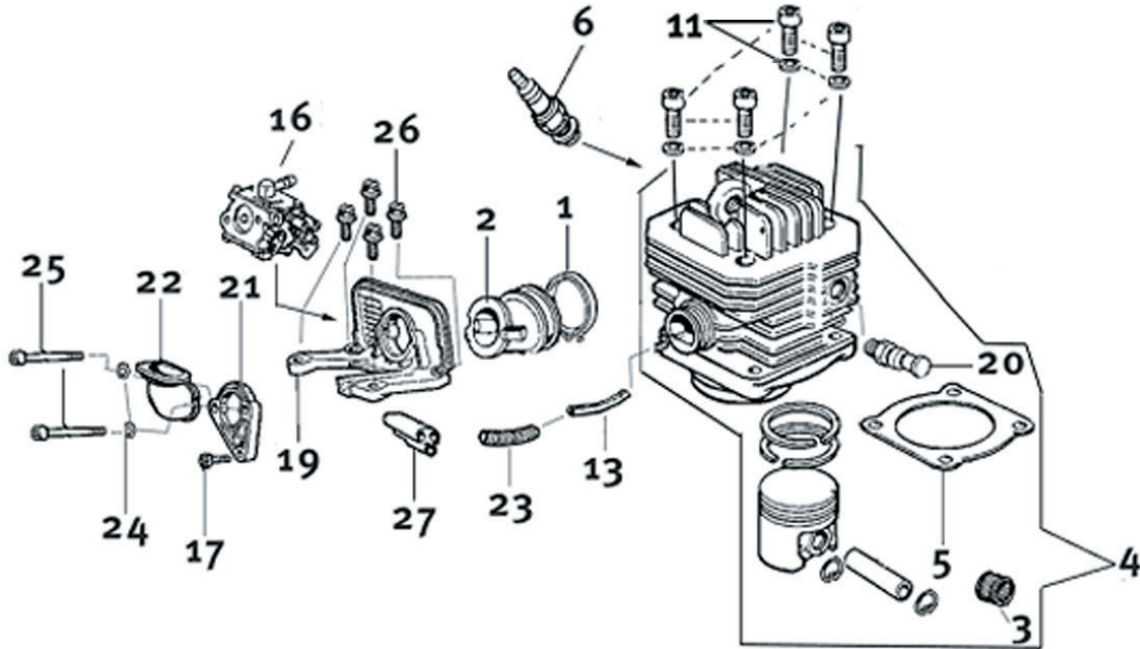

## For saws with serial number starting 967 & 977

Key #	Part No.	Description
A01	73230	Screw
A02	530208	Starter Rope Handle
A03	73904	Starter Rope
A04	531103	Starter Coil Spring & Housing
A05	71451	Starter Case Plate
A06	505380	Screw
A07	528661	Starter Rope Pulley
A08	73905	Starter Pulley Washer
A09	73907	Starter Pulley Screw
A10	528637	Starter Cover Assembly
A11	530367	Starter Assembly Washer
A12	532026	Spring Housing Washer
A13	508853	Starter Assembly Cap

## For saws with serial number starting 967 & 977

Key #	Part No.	Description
B31	531109	Flywheel Shroud
B45	528651	Flywheel Assembly
B48	73891	Nut
B51	73911	Washer
B57	73912	Washer
B71	509163	Starter Pawl Assembly
Not Shown	71734	Gasket Set

## For saws with serial number starting 967 & 977

Key #	Part No.	Description
C17	73239	Ignition Toggle Switch Nut
C18	73238	Ignition Toggle Plate On/Off
C19	73237	Switch, Ignition Toggle
C20	73919	Ignition Toggle Cable
C21	73914	Screw
C22	73285	Washer
C23	73890	Washer
C24	73241	Spark Plug Boot with Spring
C25	73917	Spark Plug Spring
C26	528639	Ignition Coil with Spark Plug Lead & Primary
C27	71449	Toggle Switch Connecting Plate

**For saws with serial numbers starting 967.  
(see page 6 for serial number starting 977)**

Key #	Part No.	Description
D01	545870	Intake Manifold Clamp
D02	73868	Intake Manifold
D03	73869	Wrist Pin Needle Bearing
D04	71413	Complete Piston/Cylinder Assembly
D05	71412	Cylinder Base Gasket Assembly
D06	514770	Spark Plug
D11	73874	Cylinder Bolt
D13	73898	Carburetor Pulse Tube
D16	528628	Carburetor, Walbro WJ-122
D17	73901	Intake Manifold Flange Screw
D19	73895	Carburetor Support Bracket
D20	71642	Decompression Valve
D21	73947	Intake Manifold Flange
D22	71735	Intake Manifold
D23	73888	Carburetor Spring
D24	73897	Washer
D25	505469	Screw & Washer
D26	73866	Screw
D27	517547	Screw Guide