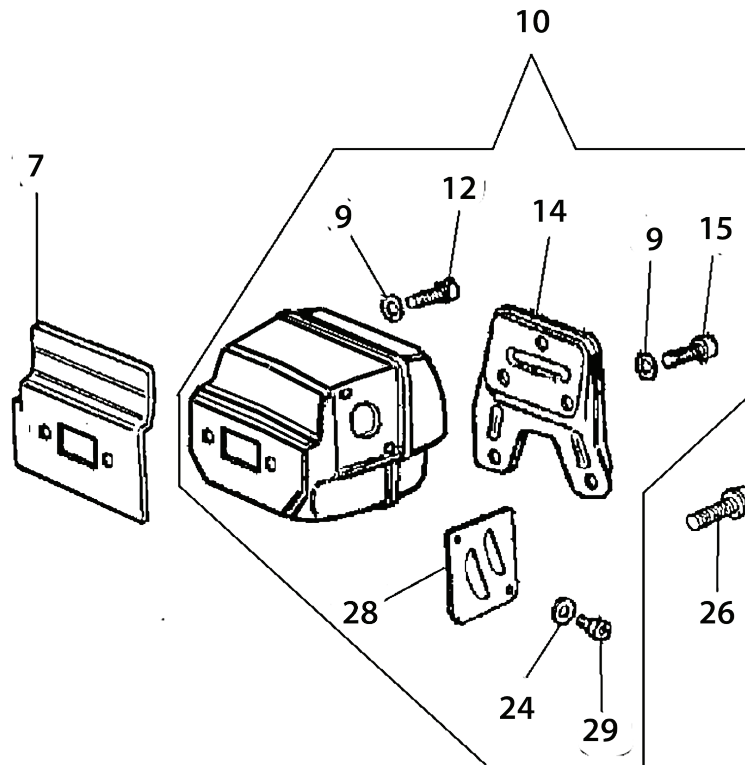

**For saws with serial numbers starting 967.
(see page 8 for serial number starting 977)**

Key #	Part No.	Description
E07	73881	Cylinder to Muffler Gasket
E09	73327	Serrated Washer
E10	71411	Muffler Assembly
E12	73883	Muffler Mounting Screw
E14	73884	Muffler Support Bracket
E15	73885	Muffler Support Bracket Screw
E24	73897	Washer
E26	73866	Screw
E28	71481	Muffler Deflector
E29	71482	Screw