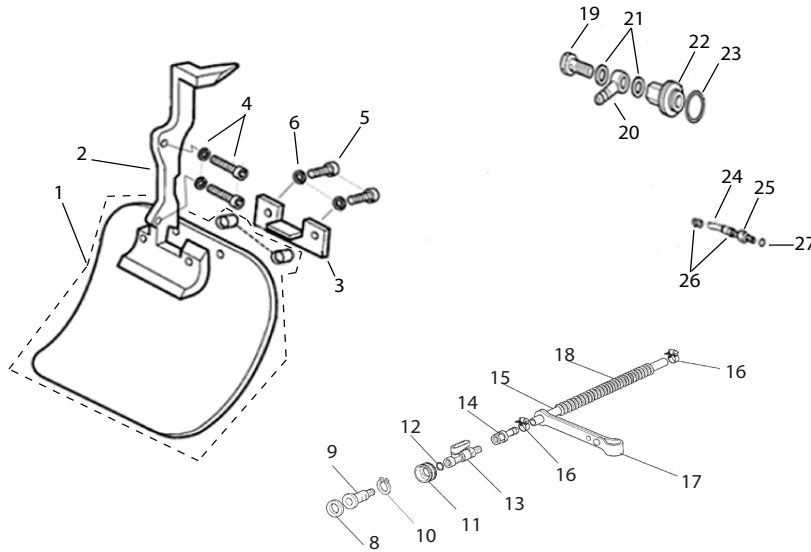

For saws with serial number starting 967 & 977

Key #	Part No.	Description	serial number starting 967	serial number starting 977
K01	576680	Mud Flap Kit	X	X
K02	71532	WallWalker® Lever Arm	X	X
K03	71531	Mud Flap Clamp	X	X
K04	505469	Screw & Washer	X	X
K05	71479	Mud Flap Screw	X	X
K06	73951	Washer	X	X
K08	71469	Water Hose Gasket		X
K09	545975	Fitting	X	X
K10	545976	Clip	X	X
K11	71457	Ring Nut	X	X
K12	71468	Water Hose O-Ring	X	X
K13	71458	Water Shut-Off Valve	X	X
K14	71454	Fitting	X	X
K15	71455	Tube	X	X
K16	71465	Hose Clamp	X	X
K17	71461	Hose Hanger	X	X
K18	71464	Water Hose Cover	X	X
K19	71463	Water Hose Screw	X	X
K20	71453	Fitting	X	X
K21	71456	Copper Washer	X	X
K22	73923	Water Tank Cap	X	X
K23	73448	Fuel Cap O-Ring	X	X
K24	71459	Tube	X	X
K25	71470	Fitting	X	X
K26	71471	Fitting	X	X
K27	71472	O-Ring	X	X
K28	71744	Hose Hanger Button	X	X