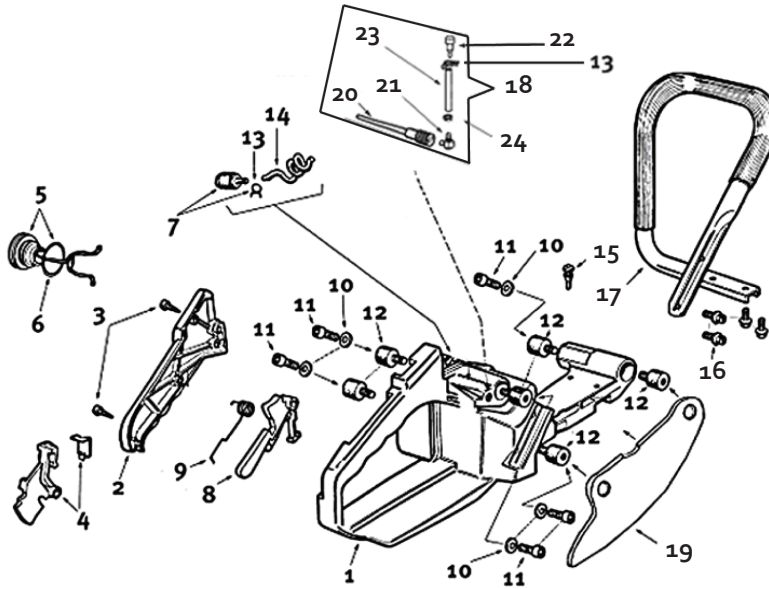

**For saws with serial numbers starting 977.
(see page 13 for serial number starting 967)**

Key #	Part No.	Description
I01	528655	Fuel Tank Assembly
I02	531105	Rear Handle Half
I03	73976	Screw
I04	530479	Throttle Lever
I05	530471	Fuel Cap Assembly, with Outer Seal Ring
I06	73448	Fuel Cap O-Ring
I07	73459	Fuel Filter
I08	532028	Trigger Lockout Lever
I09	73988	Trigger Lockout Lever Spring
I10	73897	Washer
I11	73982	Screw
I12	73980	Shock Absorber
I13	71588	Clip, Fuel Filter
I14	73375	Fuel Line
I15	73270	Bumper, Shock Absorber, Fuel Tank Top
I16	73983	Front Handle Bolt
I17	545971	Front Handle
I18	71748	Fuel Breather Complete
I19	71766	Water Deflector, Bottom
I20	71751	Breather Tube Body
I21	71759	Breather Tube Elbow
I22	71761	Fuel Breather, Remote
I23	71777	Breather Tube Extension
I24	71760	Tube Clamp