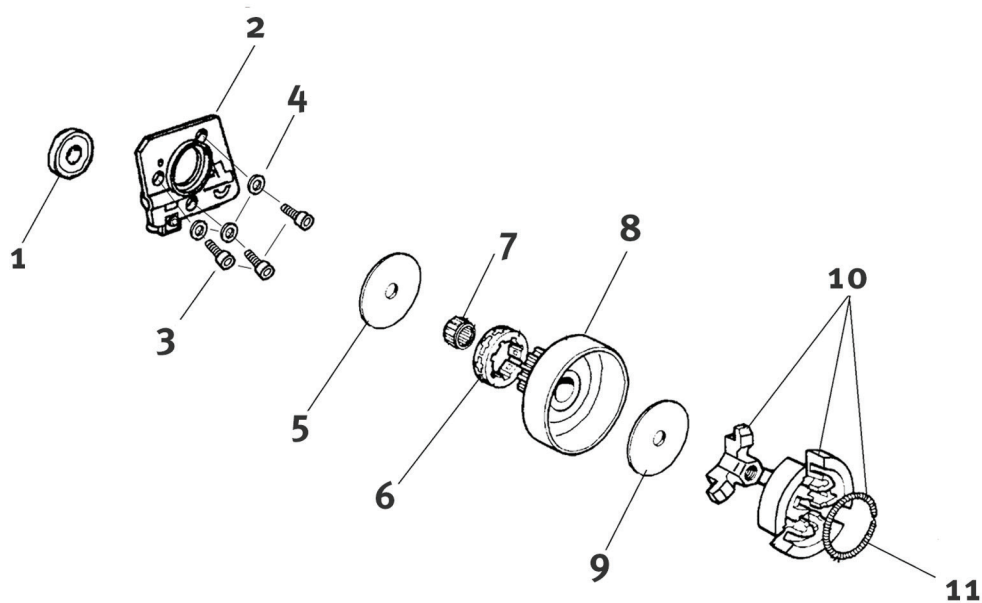

For saws with serial number starting 967 & 977

Key #	Part No.	Description
G01	73931	Outer Crankcase Seal, Clutch Side
G02	73949	Outer Crankcase Seal Body
G03	73940	Bolt
G04	73285	Washer
G05	73945	Clutch Spacer Washer
G06	70949	8T Rim Sprocket Kit
G07	73939	Clutch Needle Bearing
G08	71520	Clutch Drum Assembly (includes p/n 73939)
G09	73941	Clutch Spacer Washer, Inside
G10	71419	Clutch Assembly
G11	73943	Clutch Spring