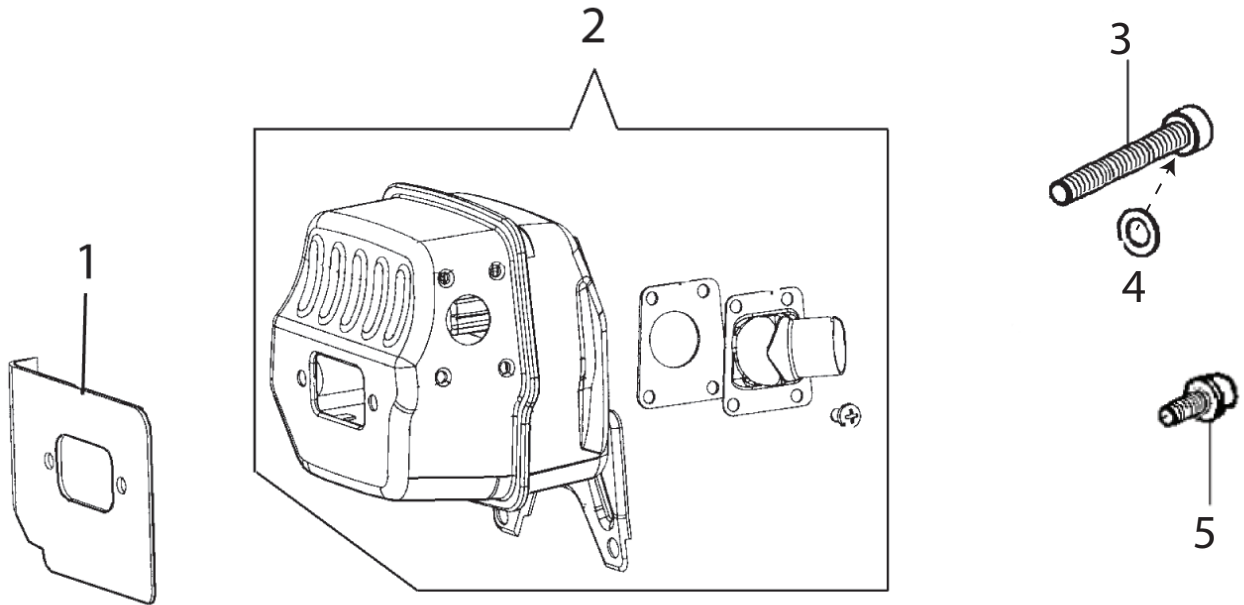

**For saws with serial numbers starting 977.
(see page 7 for serial number starting 967)**

Key #	Part No.	Description
E01	545875	Cylinder to Muffler Gasket
E02	545872	Muffler Assembly
E03	73883	Screw
E04	73327	Washer
E05	73866	Screw