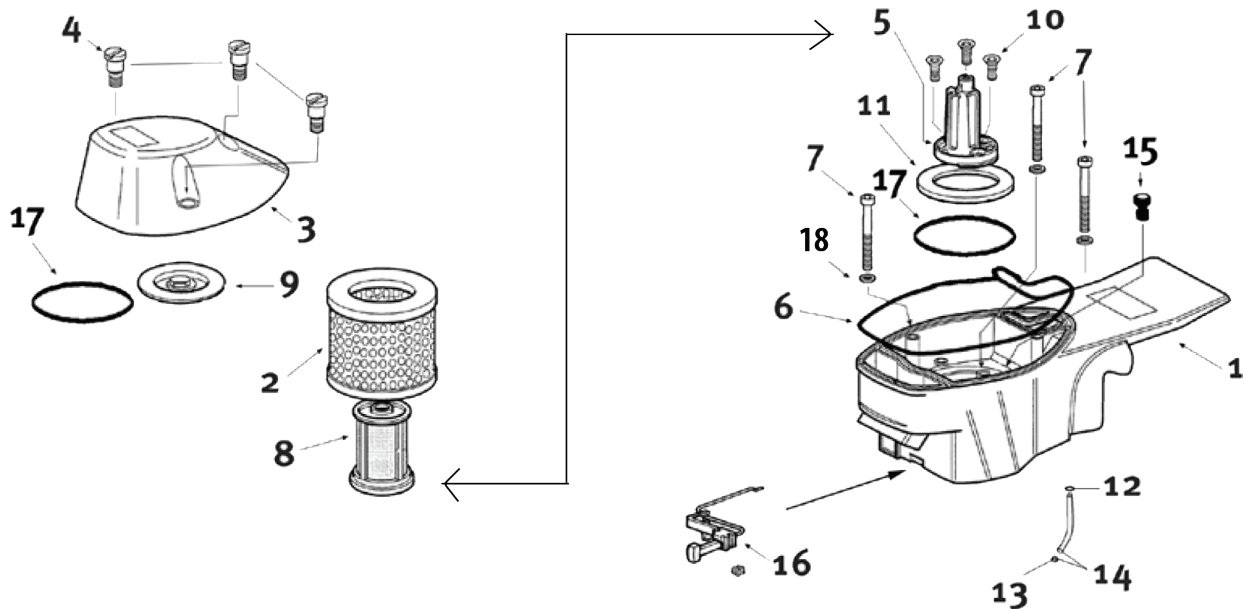

**For saws with serial numbers starting 977.
(see page 15 for serial number starting 967)**

Key #	Part No.	Description
J01	545973	Cylinder Cover Assembly
J02	71752	Air Filter Canister, Polyester
J03	530473	Air Filter Cover
J04	73992	Filter Cover Screw
J05	73338	Filter Support
J06	71756	Filter Cover Gasket
J07	71771	Screw, Cylinder Cover, Long, Socket Head
J08	73336	Prefilter Plastic, Secondary Filter
J09	71758	Air Filter Flange
J10	73337	Filter Support Screw
J11	73335	Filter Canister Gasket
J12	71472	O-Ring
J13	71760	Tube Clamp
J14	505382	Compensator Tube
J15	71763	Breather Grommet
J16	71750	Throttle Assembly
J17	73331	O-Ring, Air Filter
J18	73897	Washer