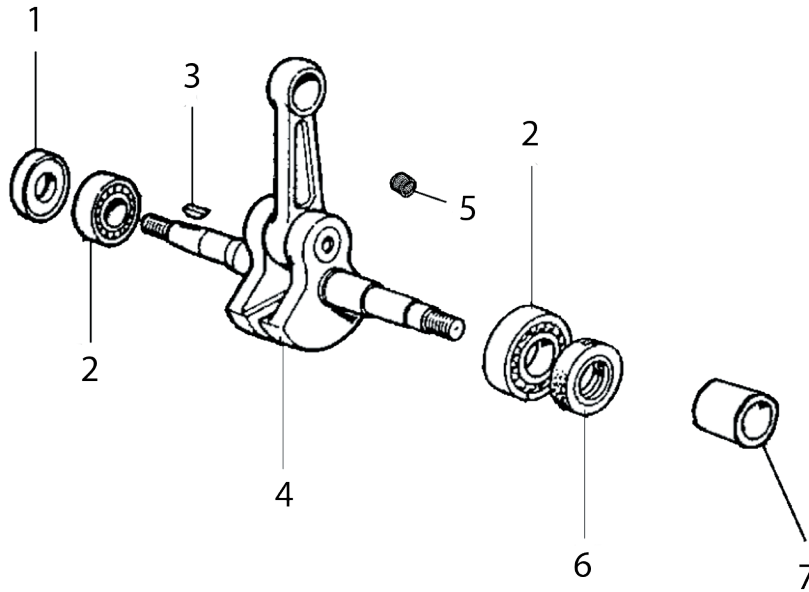

## For saws with serial numbers starting 977. (see page 5 for serial number starting 967)

Key #	Part No.	Description
D01	505469	Screw & Washer
D02	73897	Washer
D03	71735	Intake Manifold
D04	73901	Intake Manifold Flange Screw
D05	73947	Intake Manifold Flange
D06	73888	Carburetor Spring
D07	545877	Carburetor Pulse Tube
D08	528628	Carburetor, Walbro WJ-122A
D09	73866	Screw
D10	73895	Carburetor Support Bracket
D11	517547	Screw Guide
D12	73868	Intake Manifold
D13	545870	Intake Manifold Clamp
D14	514770	Spark Plug
D15	73874	Cylinder Bolt
D16	548084	Complete Piston/Cylinder Assembly
D17	545874	Gasket, Base
D18	73869	Wrist Pin Needle Bearing

**For saws with serial numbers starting 967.  
(see page 8 for serial number starting 977)**

Key #	Part No.	Description
E07	73881	Cylinder to Muffler Gasket
E09	73327	Serrated Washer
E10	71411	Muffler Assembly
E12	73883	Muffler Mounting Screw
E14	73884	Muffler Support Bracket
E15	73885	Muffler Support Bracket Screw
E24	73897	Washer
E26	73866	Screw
E28	71481	Muffler Deflector
E29	71482	Screw

**For saws with serial numbers starting 977.  
(see page 7 for serial number starting 967)**

Key #	Part No.	Description
E01	545875	Cylinder to Muffler Gasket
E02	545872	Muffler Assembly
E03	73883	Screw
E04	73327	Washer
E05	73866	Screw

## For saws with serial number starting 967 & 977

Key #	Part No.	Description
F01	73877	Crankshaft Seal Flywheel Side
F02	73209	Crankshaft Bearing
F03	73878	Crankshaft Flywheel Woodruff Key
F04	545871	Crankshaft Assembly
F05	73869	Wrist Pin Needle Bearing
F06	73289	Crankshaft Seal Clutch Side
F07	71452	Crankshaft Bushing