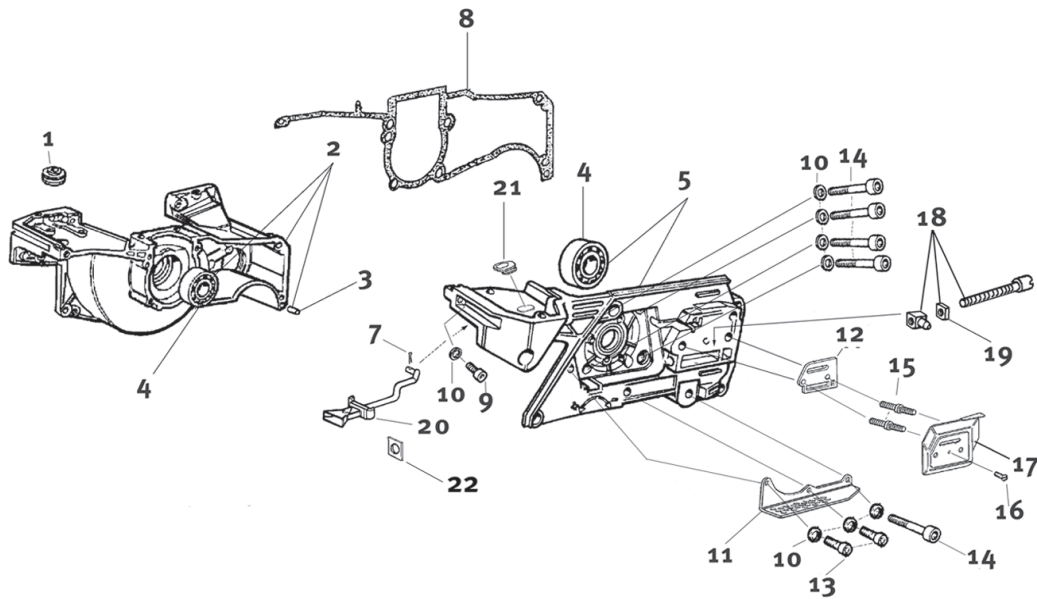

## For saws with serial number starting 967 & 977

Key #	Part No.	Description
F01	73877	Crankshaft Seal Flywheel Side
F02	73209	Crankshaft Bearing
F03	73878	Crankshaft Flywheel Woodruff Key
F04	545871	Crankshaft Assembly
F05	73869	Wrist Pin Needle Bearing
F06	73289	Crankshaft Seal Clutch Side
F07	71452	Crankshaft Bushing

## For saws with serial number starting 967 & 977

Key #	Part No.	Description
G01	73931	Outer Crankcase Seal, Clutch Side
G02	73949	Outer Crankcase Seal Body
G03	73940	Bolt
G04	73285	Washer
G05	73945	Clutch Spacer Washer
G06	70949	8T Rim Sprocket Kit
G07	73939	Clutch Needle Bearing
G08	71520	Clutch Drum Assembly (includes p/n 73939)
G09	73941	Clutch Spacer Washer, Inside
G10	71419	Clutch Assembly
G11	73943	Clutch Spring

**For saws with serial numbers starting 967.  
(see page 12 for serial number starting 977)**

Key #	Part No.	Description
H01	73390	Fuel Line Grommet, Crankcase
H02 & H05	528653	Crankcase Assembly, right & left
H03	73281	Crankcase Dowel Pin
H04	73209	Crankshaft Bearing
H07	73927	Choke Lever Split Pin
H08	73934	Crankcase Gasket
H09	73930	Crankcase Bolt
H10	73897	Washer
H11	528657	Chain Guard
H12	71740	Bar Mount Pad Spacer
H13	73397	Cover Guard Mounting Bolt
H14	73379	Screw
H15	73933	Bar Mounting Stud
H16	73284	Screw
H17	71738	Bar Mount Pad Cover Plate
H18	73935	Premium Tensioner Kit
H19	73936	Tensioner Screw Retainer
H20	530469	Choke Lever
H21	531107	Crankcase Grommet, Right Side
H22	73955	Choke Lever Bushing