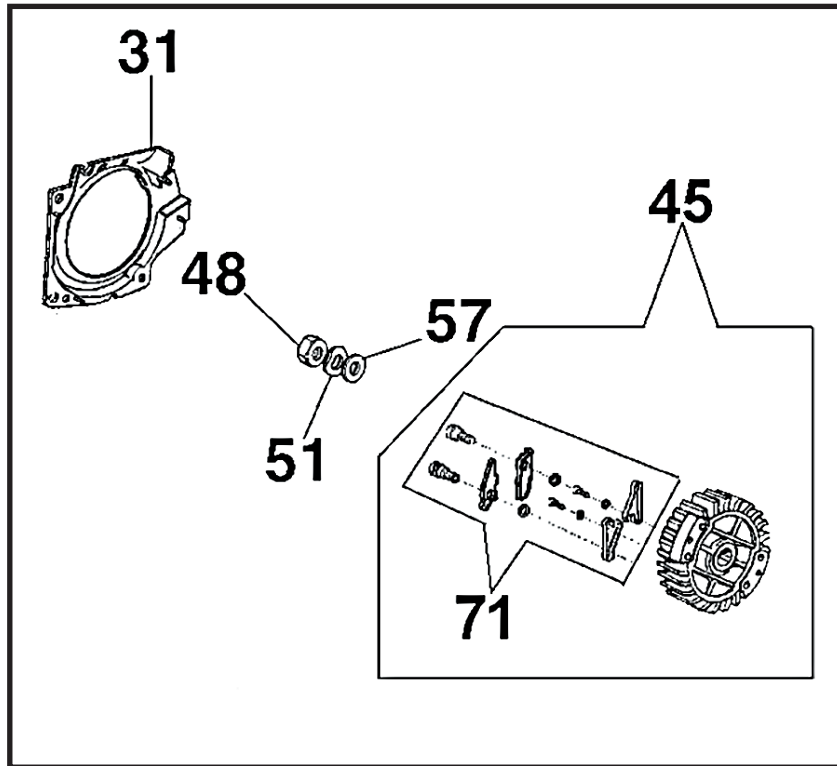

For saws with serial number starting 967 & 977

Key #	Part No.	Description
B31	531109	Flywheel Shroud
B45	528651	Flywheel Assembly
B48	73891	Nut
B51	73911	Washer
B57	73912	Washer
B71	509163	Starter Pawl Assembly
Not Shown	71734	Gasket Set