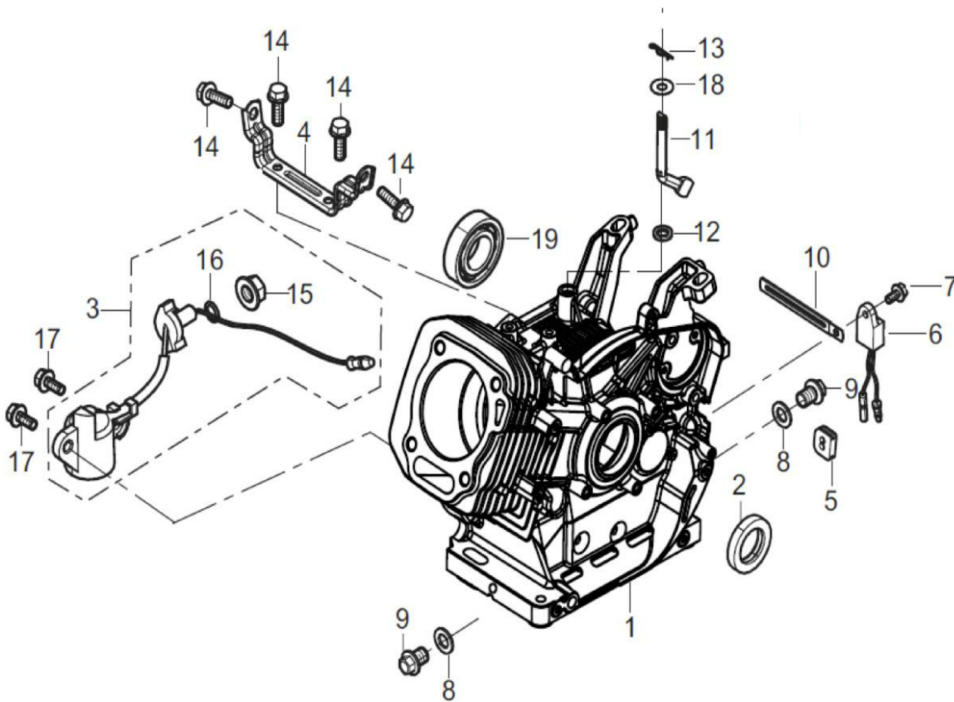

Mi-T-M Corporation / Engines / 1-0199 / 1-0199 (New Fuel Cap) / 1-0199 (New Fuel Cap) (sn:0-99999999)

Cylinder Head Subassembly

Id	Item #	Description	Quantity	Rev	Comments
5	45-0415	GASKET CYLINDER HEAD	1		
6	45-0252	CYLINDER HEAD COVER SUBASSY	1		
7	45-0240	GASKET-CYLINDER HEAD COVER	1		
8	45-0297	TUBE-BREATHER	1		
9	45-0241	BOLT-CYLINDER HEAD COVER	1		
12	45-0322	STUD-CARBURETOR	2		
13	45-0323	STUD	2		
14	45-0330	PIN-CYLINDER HEAD	2		
15	45-0239	BOLT- CYLINDER HEAD	4		
16	45-0310	SPARK PLUG	1		
17	45-0416	CYLINDER HEAD SUBASSY	1		

Mi-T-M Corporation / Engines / 1-0199 / 1-0199 (New Fuel Cap) / 1-0199 (New Fuel Cap) (sn:0-99999999)

Crankcase/governor gear Assembly

Id	Item #	Description	Quantity	Rev	Comments
1	45-0417	CRANKCASE SUBASSY	1		
2	45-0385	SEAL-OIL	1		
3	45-0314	SENSOR-ENGINE OIL	1		
4	45-0286	BRACKET-CRANKCASE REAR	1		
5	45-0306	PLUG-DRAIN	1		
6	45-0313	PROTECTOR-OIL	1		
7	45-0315	BOLT-OIL PROTECTOR	1		
8	45-0326	WASHER-DRAIN PLUG	2		
9	45-0236	BOLT-DRAIN PLUG	2		
10	45-0335	CLIP	1		
11	45-0278	GOVERNOR ARM	1		
12	45-0334	SEAL-OIL	1		
13	45-0328	PIN	1		
14	45-0320	BOLT- CRANKCASE BRACKET REAR	4		

Id	Item #	Description	Quantity	Rev	Comments
17	45-0316	BOLT	2		
18	45-0327	WASHER-GOVERNOR ARM	1		
19	45-0331	BALL BEARING	1		

Mi-T-M Corporation / Engines / 1-0199 / 1-0199 (New Fuel Cap) / 1-0199 (New Fuel Cap) (sn:0-99999999)

Crankcase Cover Subassembly

Id	Item #	Description	Quantity	Rev	Comments
1	45-0418	CRANKCASE COVER	1		
2	45-0419	GASKET-CRANKCASE	1		
3	45-0273	OIL PLUG SUBASSY	1		
4	45-0272	DIPSTICK SUBASSEMBLY-OIL	1		
6	45-0329	PIN	2		
7	45-0321	BOLT-CRANKCASE	7		
8	45-0420	BEARING-CRANKSHAFT	1		
9	45-0284	GOVERNOR GEAR ASSY	1		
18	45-0385	OIL SEAL	1		
19	45-0331	BEARING-GOV ARM	1		