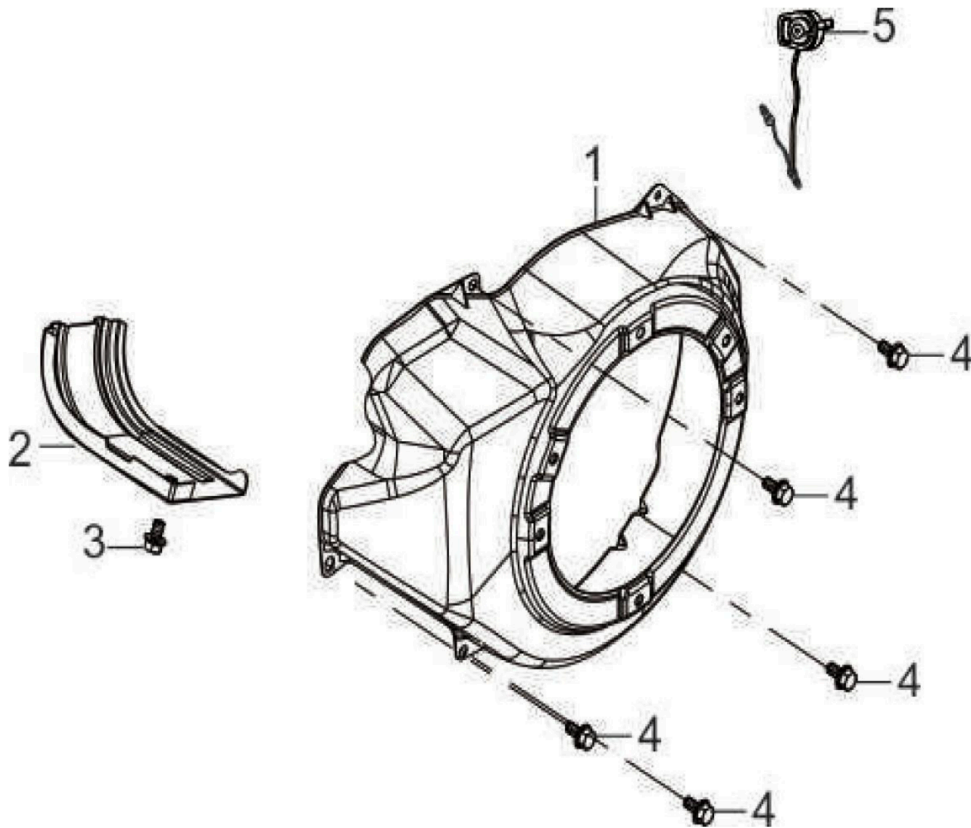

Mi-T-M Corporation / Engines / 1-0199 / 1-0199 (New Fuel Cap) / 1-0199 (New Fuel Cap) (sn:0-99999999)

Shrouds

Id	Item #	Description	Quantity	Rev	Comments
1	45-0308	SHROUD-IMPELLER	1		
2	45-0431	SHROUD-CYLINDER BODY	1		
3	45-0315	BOLT	1		
4	45-0315	BOLT	5		
5	45-0312	ENGINE SWITCH/STOP	1