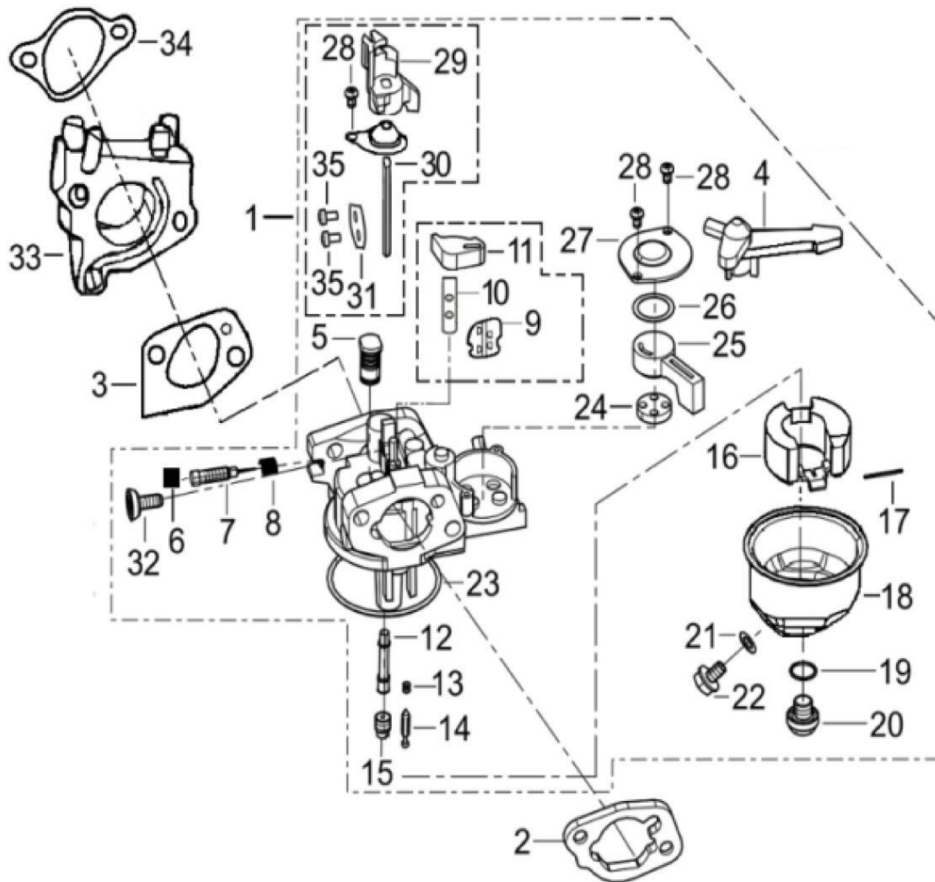

Mi-T-M Corporation / Engines / 1-0199 / 1-0199 (New Fuel Cap) / 1-0199 (New Fuel Cap) (sn:0-99999999)

Carburetor Assembly

Id	Item #	Description	Quantity	Rev	Comments
1	45-0432	CARBURETOR ASSY	1		
2	45-0295	GASKET-AIR CLEANER	2		
3	45-0275	GASKET-CARBURETOR	1		
33	45-0276	PLATE-CARBURETOR INSULATOR	1		
34	45-0296	GASKET-CARBURETOR INSULATOR	1