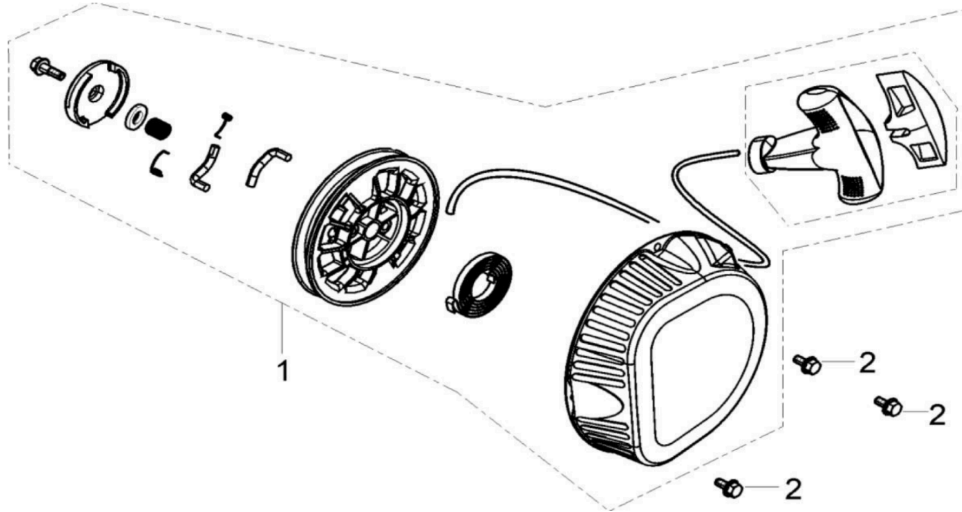

Mi-T-M Corporation / Engines / 1-0199 / 1-0199 (New Fuel Cap) / 1-0199 (New Fuel Cap) (sn:0-99999999)

Recoil Starter

Id	Item #	Description	Quantity	Rev	Comments
1	45-0579	RECOIL STARTER ASSY	1		
2	45-0315	BOLT-RECOIL STARTER	3