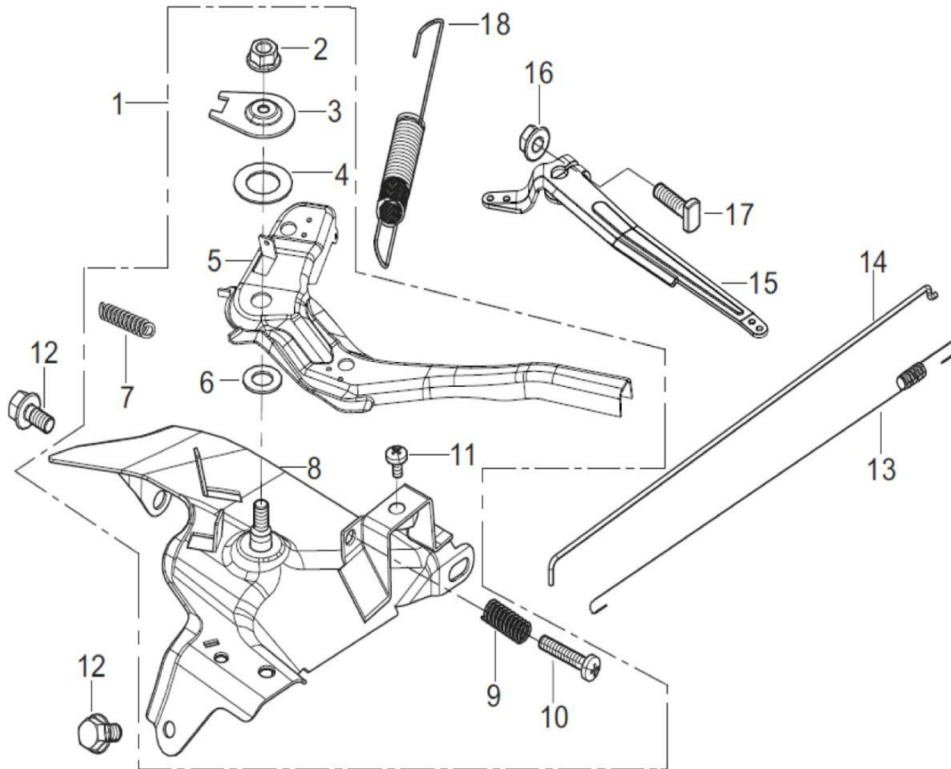

Mi-T-M Corporation / Engines / 1-0199 / 1-0199 (New Fuel Cap) / 1-0199 (New Fuel Cap) (sn:0-99999999)

Throttle Control Assembly

Id	Item #	Description	Quantity	Rev	Comments
1	45-0285	THROTTLE CONTROL ASSY	1		
12	45-0315	BOLT	2		
13	45-0277	SPRING-THROTTLE VALVE RETURN	1		
14	45-0279	ROD-GOVERNEOR	1		
15	45-0281	GOVERNOR SUPPORT SUBASSY	1		
16	45-0324	NUT	1		
17	45-0282	BOLT-GOVERNOR SUPPORT	1		
18	45-0280	SPRING-GOVERNOR	1