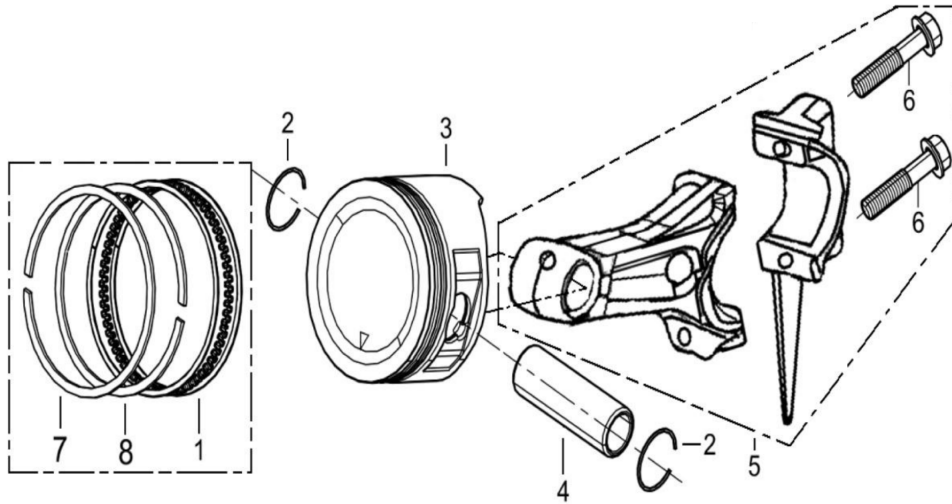

Mi-T-M Corporation / Engines / 1-0199 / 1-0199 (New Fuel Cap) / 1-0199 (New Fuel Cap) (sn:0-99999999)

Piston Subassembly

Id	Item #	Description	Quantity	Rev	Comments
1	45-0422	RING SET-OIL	1		
2	45-0256	CLIP-PISTON PIN	2		
3	45-0423	PISTON	1		
4	45-0255	PIN-PISTON	1		
5	45-0253	ROD-CONNECTING	1		
7	45-0424	RING-THE FIRST	1		
8	45-0425	RING-THE SECOND	1