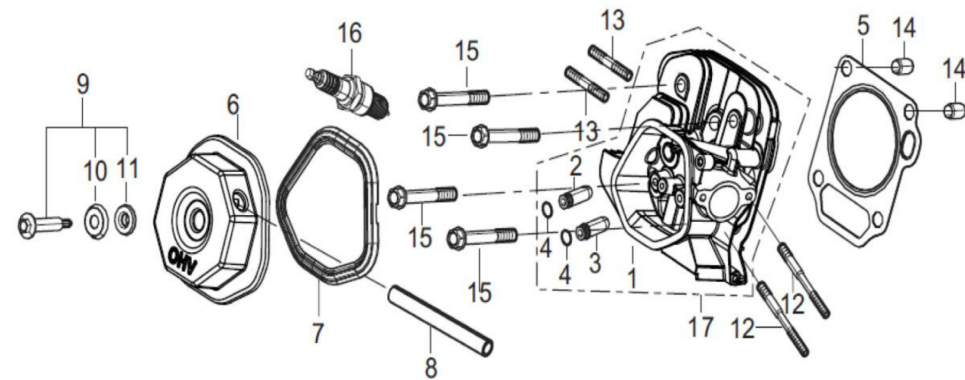

Mi-T-M Corporation / Engines / 1-0199 / 1-0199 (New Fuel Cap) / 1-0199 (New Fuel Cap) (sn:0-99999999)

Cylinder Head Subassembly

Id	Item #	Description	Quantity	Rev	Comments
5	45-0415	GASKET CYLINDER HEAD	1		
6	45-0252	CYLINDER HEAD COVER SUBASSY	1		
7	45-0240	GASKET-CYLINDER HEAD COVER	1		
8	45-0297	TUBE-BREATHER	1		
9	45-0241	BOLT-CYLINDER HEAD COVER	1		
12	45-0322	STUD-CARBURETOR	2		
13	45-0323	STUD	2		
14	45-0330	PIN-CYLINDER HEAD	2		
15	45-0239	BOLT- CYLINDER HEAD	4		
16	45-0310	SPARK PLUG	1		
17	45-0416	CYLINDER HEAD SUBASSY	1		

Mi-T-M Corporation / Engines / 1-0199 / 1-0199 (New Fuel Cap) / 1-0199 (New Fuel Cap) (sn:0-99999999)

Crankcase/governor gear Assembly

Id	Item #	Description	Quantity	Rev	Comments
1	45-0417	CRANKCASE SUBASSY	1		
2	45-0385	SEAL-OIL	1		
3	45-0314	SENSOR-ENGINE OIL	1		
4	45-0286	BRACKET-CRANKCASE REAR	1		
5	45-0306	PLUG-DRAIN	1		
6	45-0313	PROTECTOR-OIL	1		
7	45-0315	BOLT-OIL PROTECTOR	1		
8	45-0326	WASHER-DRAIN PLUG	2		
9	45-0236	BOLT-DRAIN PLUG	2		
10	45-0335	CLIP	1		
11	45-0278	GOVERNOR ARM	1		
12	45-0334	SEAL-OIL	1		
13	45-0328	PIN	1		
14	45-0320	BOLT- CRANKCASE BRACKET REAR	4		

Id	Item #	Description	Quantity	Rev	Comments
17	45-0316	BOLT	2		
18	45-0327	WASHER-GOVERNOR ARM	1		
19	45-0331	BALL BEARING	1		

Mi-T-M Corporation / Engines / 1-0199 / 1-0199 (New Fuel Cap) / 1-0199 (New Fuel Cap) (sn:0-99999999)

Crankcase Cover Subassembly

Id	Item #	Description	Quantity	Rev	Comments
1	45-0418	CRANKCASE COVER	1		
2	45-0419	GASKET-CRANKCASE	1		
3	45-0273	OIL PLUG SUBASSY	1		
4	45-0272	DIPSTICK SUBASSEMBLY-OIL	1		
6	45-0329	PIN	2		
7	45-0321	BOLT-CRANKCASE	7		
8	45-0420	BEARING-CRANKSHAFT	1		
9	45-0284	GOVERNOR GEAR ASSY	1		
18	45-0385	OIL SEAL	1		
19	45-0331	BEARING-GOV ARM	1		