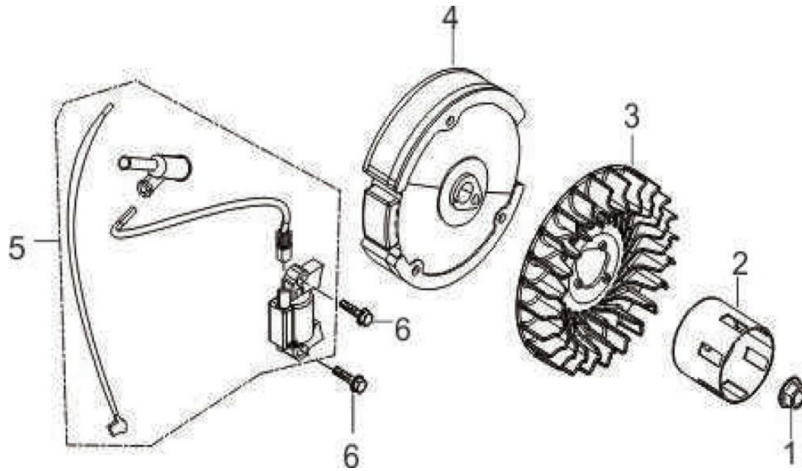

Mi-T-M Corporation / Engines / 1-0199 / 1-0199 (New Fuel Cap) / 1-0199 (New Fuel Cap) (sn:0-99999999)

Flywheel//Impeller/Starter Pulley/Ignition Coil

Id	Item #	Description	Quantity	Rev	Comments
1	45-0262	NUT-FLYWHEEL	1		
2	45-0305	PULLEY-STARTER	1		
3	45-0437	IMPELLER	1		
4	45-0438	FLYWHEEL SUBASSY	1		
5	45-0311	COIL-IGNITION	1		
6	45-0318	BOLT	2