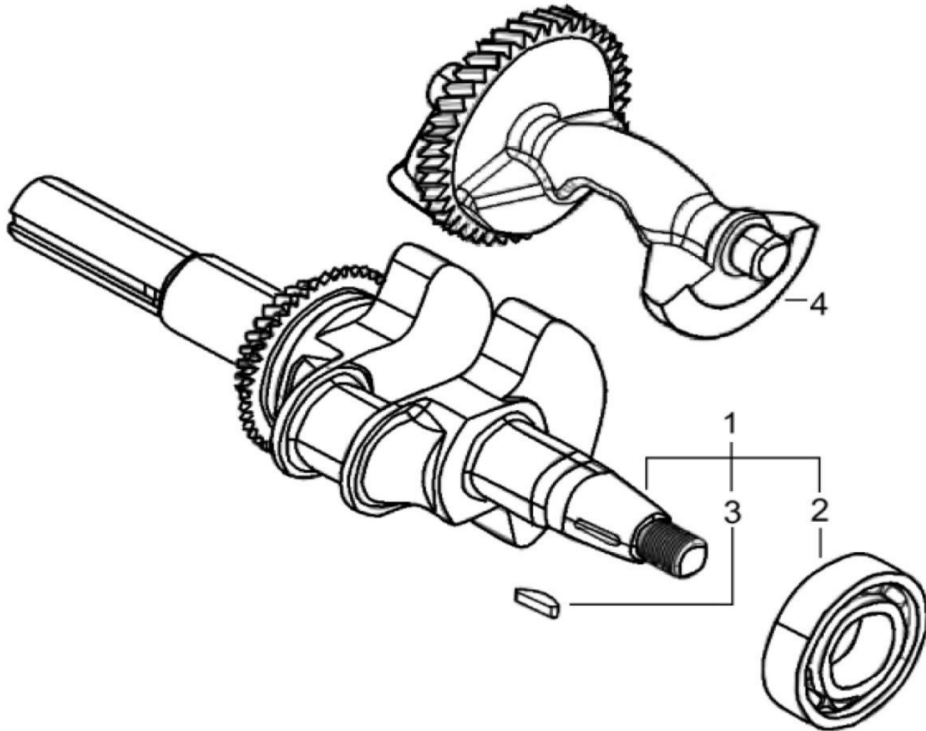

Mi-T-M Corporation / Engines / 1-0199 / 1-0199 (New Fuel Cap) / 1-0199 (New Fuel Cap) (sn:0-99999999)

Crankshaft Assembly

Id	Item #	Description	Quantity	Rev	Comments
1	45-0421	CRANKSHAFT ASSY	1		
4	45-0261	BALANCING SHAFT ASSY	1