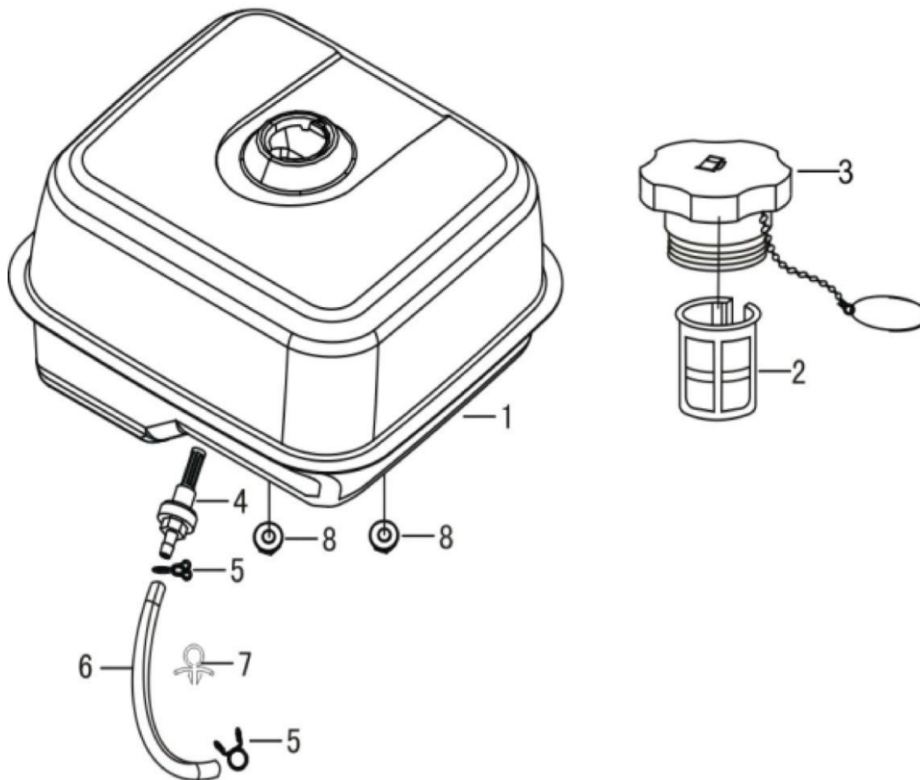

Mi-T-M Corporation / Engines / 1-0199 / 1-0199 (New Fuel Cap) / 1-0199 (New Fuel Cap) (sn:0-99999999)

Fuel Tank Assembly

Id	Item #	Description	Quantity	Rev	Comments
1	45-0413	FUEL TANK 420CC	1		
2	45-0411	STRAINER-FUEL	1		
3	45-0412	CAP-FUEL TANK	1		
4	45-0289	FUEL TANK-OIL SUBASSY	1		
5	45-0337	CLAMP	2		
6	45-0339	HOSE-FUEL SUPPLY	1		
7	45-0336	CLIP	1		
8	45-0436	NUT-FUEL TANK	2