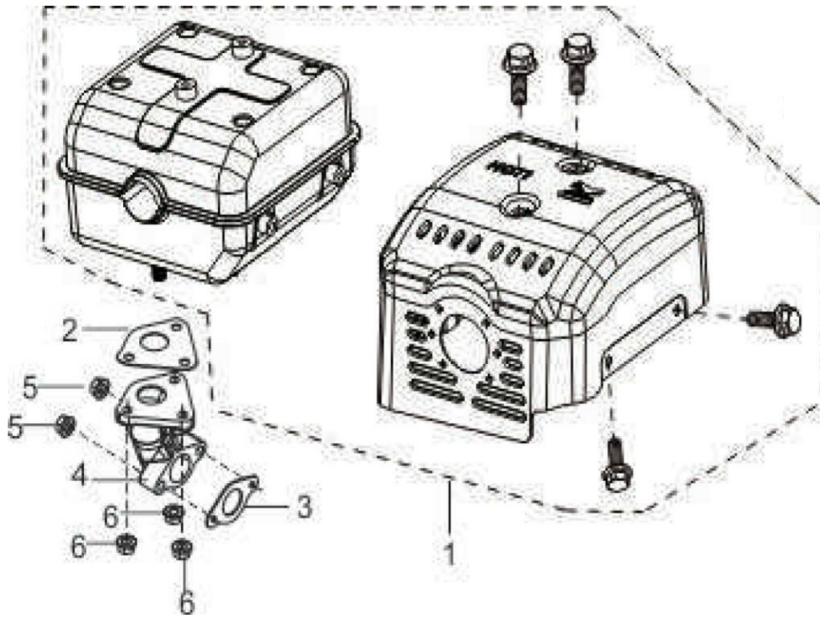

Mi-T-M Corporation / Engines / 1-0199 / 1-0199 (New Fuel Cap) / 1-0199 (New Fuel Cap) (sn:0-99999999)

Muffler Assembly

Id	Item #	Description	Quantity	Rev	Comments
1	45-0434	MUFFLER ASSY-420CC	1		
2	45-0371	GASKET-MUFFLER	1		
3	45-0435	GASKET-EXHAUST OUTLET	1		
4	45-0439	EXHAUST-OUTLET	1		
5	45-0325	NUT	2		
6	45-0325	NUT	3