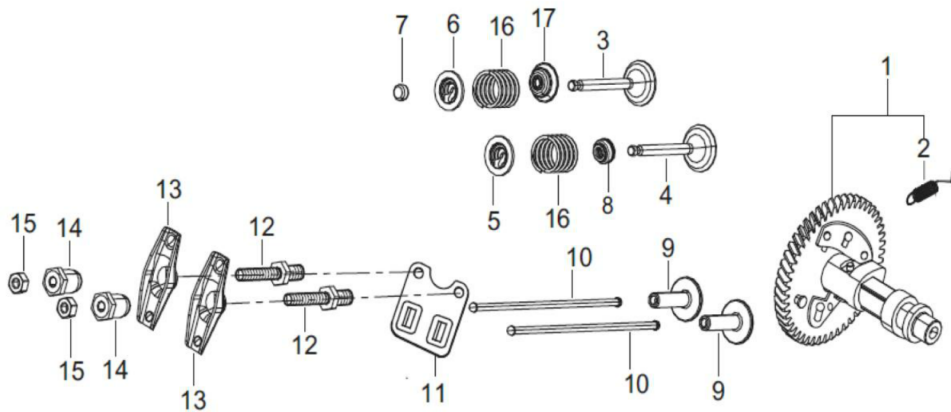

Mi-T-M Corporation / Engines / 1-0199 / 1-0199 (New Fuel Cap) / 1-0199 (New Fuel Cap) (sn:0-99999999)

Valve Train//Camshaft Subassembly

Id	Item #	Description	Quantity	Rev	Comments
1	45-0426	CAMSHAFT ASSY	1		
3	45-0427	VALVE-EXHAUST	1		
4	45-0428	VALVE-INTAKE	1		
5	45-0248	SEAT-VALVE SPRING	1		
6	45-0246	EXHAUST VALVE-RETAINER	1		
7	45-0244	VALVE-ROTATOR	1		
8	45-0242	GUIDE-SEAL	1		
9	45-0429	VALVE-TAPPET	2		
10	45-0430	VALVE LIFTER SUBASSY	2		
11	45-0266	LIFTER STOPPER PLATE SUBASSY	1		
12	45-0270	BOLT-VALVE ADJUSTING	2		
13	45-0268	VALVE-ROCKER	2		
14	45-0271	NUT-VALVE ADJUSTING	2		
15	45-0269	NUT-VALVE LOCK	2		
16	45-0243	VALVE-SPRING	2		
17	45-0245	RETAINER-VALVE SRPING	1