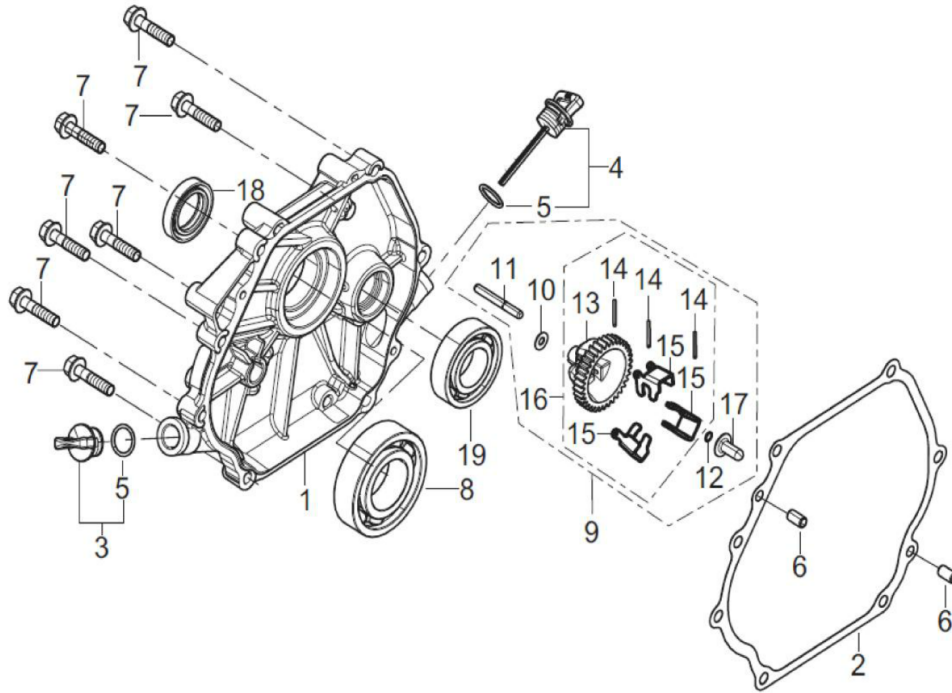

Mi-T-M Corporation / Engines / 1-0199 / 1-0199 (New Fuel Cap) / 1-0199 (New Fuel Cap) (sn:0-99999999)

Cylinder Head Subassembly

Id	Item #	Description	Quantity	Rev	Comments
5	45-0415	GASKET CYLINDER HEAD	1		
6	45-0252	CYLINDER HEAD COVER SUBASSY	1		
7	45-0240	GASKET-CYLINDER HEAD COVER	1		
8	45-0297	TUBE-BREATHER	1		
9	45-0241	BOLT-CYLINDER HEAD COVER	1		
12	45-0322	STUD-CARBURETOR	2		
13	45-0323	STUD	2		
14	45-0330	PIN-CYLINDER HEAD	2		
15	45-0239	BOLT- CYLINDER HEAD	4		
16	45-0310	SPARK PLUG	1		
17	45-0416	CYLINDER HEAD SUBASSY	1		

Mi-T-M Corporation / Engines / 1-0199 / 1-0199 (New Fuel Cap) / 1-0199 (New Fuel Cap) (sn:0-99999999)

Crankcase/governor gear Assembly

Id	Item #	Description	Quantity	Rev	Comments
1	45-0417	CRANKCASE SUBASSY	1		
2	45-0385	SEAL-OIL	1		
3	45-0314	SENSOR-ENGINE OIL	1		
4	45-0286	BRACKET-CRANKCASE REAR	1		
5	45-0306	PLUG-DRAIN	1		
6	45-0313	PROTECTOR-OIL	1		
7	45-0315	BOLT-OIL PROTECTOR	1		
8	45-0326	WASHER-DRAIN PLUG	2		
9	45-0236	BOLT-DRAIN PLUG	2		
10	45-0335	CLIP	1		
11	45-0278	GOVERNOR ARM	1		
12	45-0334	SEAL-OIL	1		
13	45-0328	PIN	1		
14	45-0320	BOLT- CRANKCASE BRACKET REAR	4		

Id	Item #	Description	Quantity	Rev	Comments
17	45-0316	BOLT	2		
18	45-0327	WASHER-GOVERNOR ARM	1		
19	45-0331	BALL BEARING	1		

Mi-T-M Corporation / Engines / 1-0199 / 1-0199 (New Fuel Cap) / 1-0199 (New Fuel Cap) (sn:0-99999999)

Crankcase Cover Subassembly

Id	Item #	Description	Quantity	Rev	Comments
1	45-0418	CRANKCASE COVER	1		
2	45-0419	GASKET-CRANKCASE	1		
3	45-0273	OIL PLUG SUBASSY	1		
4	45-0272	DIPSTICK SUBASSEMBLY-OIL	1		
6	45-0329	PIN	2		
7	45-0321	BOLT-CRANKCASE	7		
8	45-0420	BEARING-CRANKSHAFT	1		
9	45-0284	GOVERNOR GEAR ASSY	1		
18	45-0385	OIL SEAL	1		
19	45-0331	BEARING-GOV ARM	1		