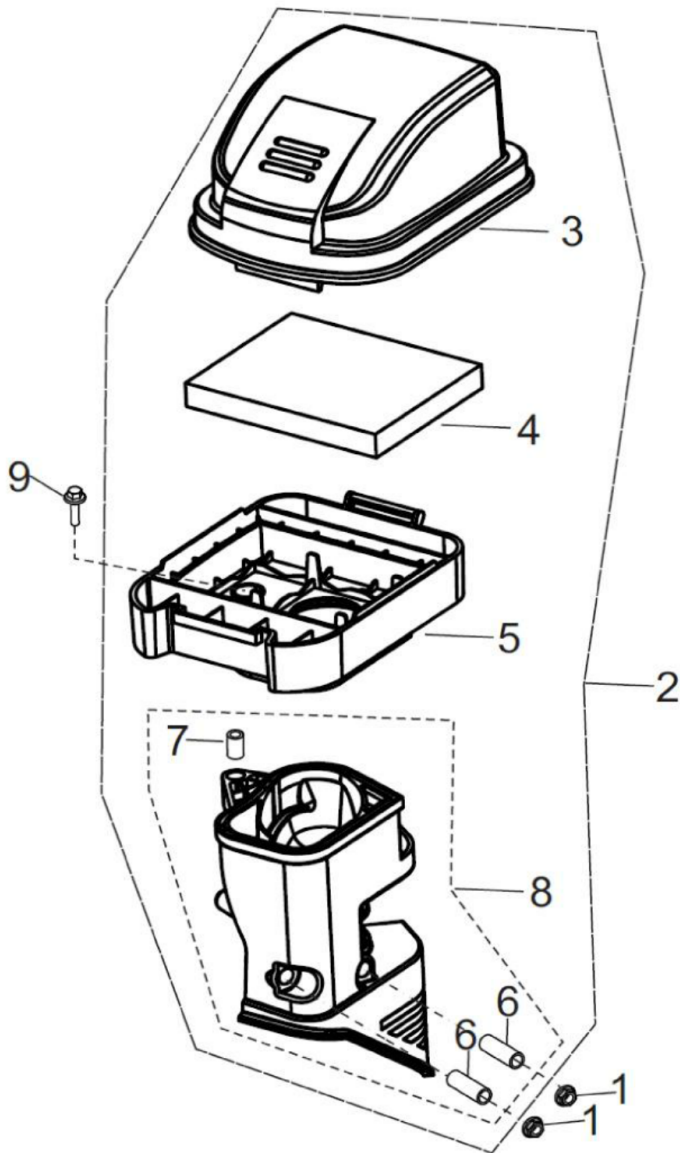

Mi-T-M Corporation / Engines / 1-0199 / 1-0199 (New Fuel Cap) / 1-0199 (New Fuel Cap) (sn:0-99999999)

Air Cleaner

Id	Item #	Description	Quantity	Rev	Comments
1	45-0324	NUT	2		
2	45-0433	AIR CLEANER	1		
4	45-0388	AIR CLEANER-PAD	1		
9	45-0319	BOLT	1