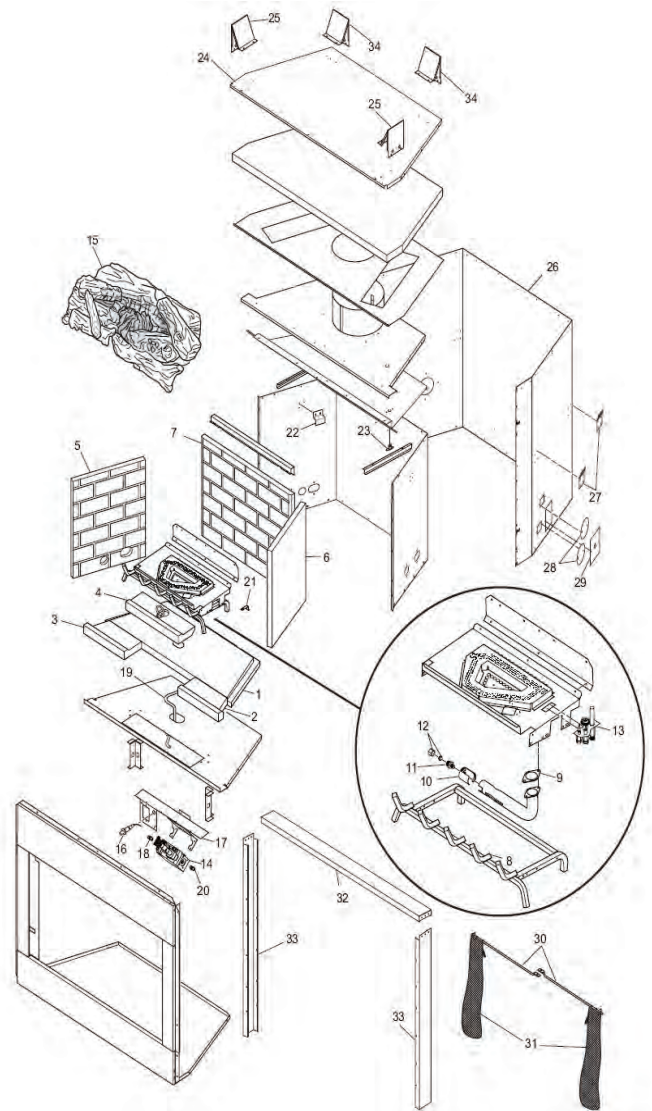

FMI Alpine 42" Outdoor Vent Free Fireplace

MODELS: O42NRB, O42PRB, O42NRHB, O42PRHB, O42NRRB, O42PRRB, O42NRRHB, O42PRRHB

	Part Number	Description
1	123160-01	Refractory, Bottom Rear (White)
	123160-02	Refractory, Bottom Rear (Red)
2	123161-01	Refractory, Bottom Right (White)
	123161-02	Refractory, Bottom Right (Red)
3	123162-01	Refractory, Bottom Left (White)
	123162-02	Refractory, Bottom Left (Red)
4	119467-01	Refractory, Bottom Center (White)
	119467-02	Refractory, Bottom Center (Red)
5	107812-01	Refractory, Left (White)
	107812-02	Refractory, Left (Red)
	108169-01	Refractory, Left (White Herr)
	108169-02	Refractory, Left (Red Herr)
6	107814-01	Refractory, Right (White)
	107814-02	Refractory, Right (Red)
	108170-01	Refractory, Right (White Herr)
	108170-02	Refractory, Right (Red Herr)
7	107816-01	Refractory, Rear (White)
	107816-02	Refractory, Rear (Red)
	108171-01	Refractory, Right (White Herr)
	108171-02	Refractory, Right (Red Herr)
8	114936-01	1 1/4" Elbow Venturi
9	112370-01	Venturi Gasket
10	116559-01	Air Shutter
11	114365-10	Brass Orifice LP #46
	114365-09	Brass Orifice NG #29
12	111824-01	3/8" Compression Nut/Sleeve
13	108084-02	Pilot Assembly (Natural)
	108084-03	Pilot Assembly (Propane/LP)
14	14389	Gas Valve (Natural)
	14390	Gas Valve (Propane/LP)
15	117427-01	Log Set
16	097159-04	Piezo Ignitor
17	107741-03	Valve Bracket
18	14396	3/8 x 3/8 Brass Adapter
19	111817-08	Dormont T6-18 3.8 x 18" Flextube
20	116786-01	Fitting, 1/2" FLR x 3/8" MPT
21	119686-02	Log Set Retainer
22	20027	Firebrick Retainer
23	125359-01	High Limit Switch Assembly
24	**	Fireplace Top
25	20280	Top Spacer (2 Required)
26	**	Fireplace Surround
27	117891-01	Handle Bracket
28	21171	Gas Conduit Cover
29	20042	Cover Outside Air Plate
30	107839-01	Screen Rod (2 Required)
31	110891-01	Stainless Screen (2 Required)
32	125354-02	Frame, Top
33	125355-02	Frame, Sides (2 Required)
34	125353-01	Top Spacer (2 Required)