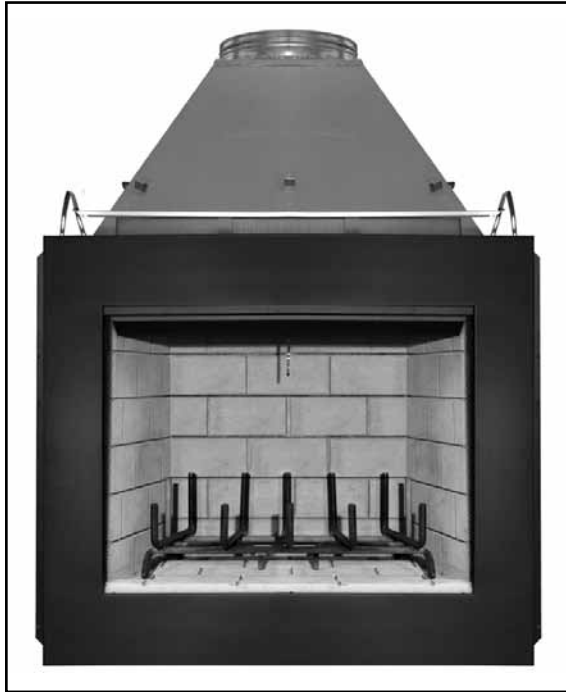

**IMPORTANT! READ AND UNDERSTAND THIS MANUAL
BEFORE BUILDING YOUR FIRST FIRE.**

**RETAIN THESE INSTRUCTIONS
FOR FUTURE REFERENCE.**

*Note: Model EST-50 is not available in Canada.

We recommend that our woodburning hearth products be installed and serviced by professionals who are certified in the U.S. by the National Fireplace Institute® (NFI) as NFI Woodburning Specialists or who are certified in Canada by Wood Energy Technical Training (WETT).