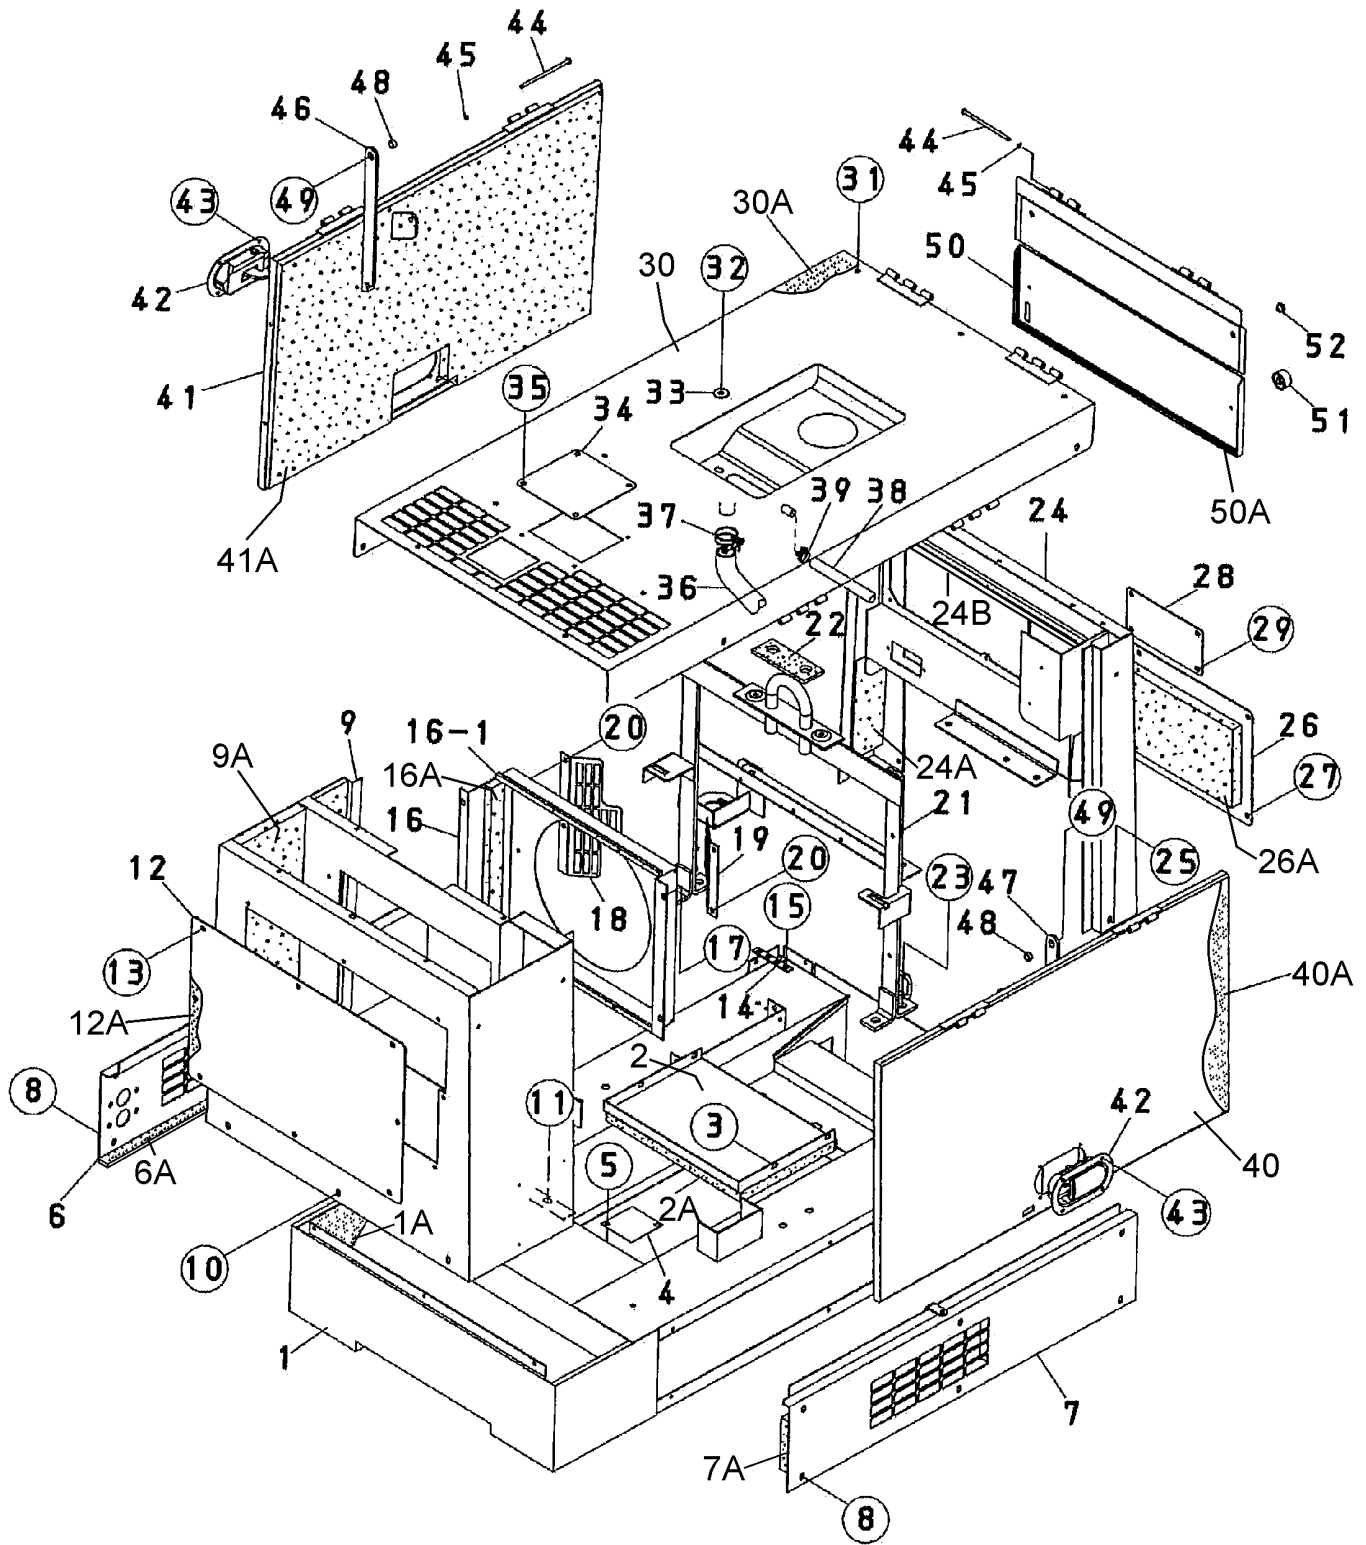

ENCLOSURE ASSY.

ENCLOSURE ASSY.

<u>NO.</u>	<u>PART NO.</u>	<u>PART NAME</u>	<u>QTY.</u>	<u>REMARKS</u>
1	A6414000802	BASE	1	
1A	A6494000103	LINING	1	
2	A6414600004	DUCT	1	
2A	A6494000304	LINING	1	
3	011106015	HEX. HEAD BOLT	4	REPLACES P/N 0016906015
4	D3414800104	COVER	1	
5	011106015	HEX. HEAD BOLT	2	REPLACES P/N 0016906015
6	A6454200403	SPLASHER PANEL	1	
6A	A6494000204	LINING	1	
7	A6454200503	SPLASHER PANEL	1	
7A	A6494000204	LINING	1	
8	011106015	HEX. HEAD BOLT	12	REPLACES P/N 0016906015
9	A6424000702	FRONT FRAME	1	
9A	A6494100603	LINING	1	
10	011106015	HEX. HEAD BOLT	3	REPLACES P/N 0016906015
11	011008020	HEX. HEAD BOLT	2	REPLACES P/N 0017108020
12	A6424200004	FRONT COVER	1	
12A	A6494100204	LINING	1	
13	011206020	HEX. HEAD BOLT	1	REPLACES P/N 0016906020
14	B1262800004A	PLATE	1	REPLACES P/N B1262800004
15	011106015	HEX. HEAD BOLT	4	REPLACES P/N 0017106015
16	A6311300303	FAN SHROUD	1	
16A	A6494100304	LINING	1	
16-1	Y0315600375	RUBBER SEAL	2	
17	011106015	HEX. HEAD BOLT	4	REPLACES P/N 0016906015
18	A6311200303	FAN GUARD	1	
19	A6311200403	FAN GUARD	1	
20	011106015	HEX. HEAD BOLT		REPLACES P/N 0016906015
21	A6434300102	HANGER	1	
22	7835132314A	RUBBER SEAL	1	REPLACES P/N 7835132314
23	0012312030	HEX. HEAD BOLT	4	
24	A6444001402	REAR FRAME	1	
24A	A6494301204	LINING	1	
24B	Y0315600375	RUBBER SEAL	1	
25	011106015	HEX. HEAD BOLT	2	REPLACES P/N 0016906015
26	A6444301304	COVER, REAR FRAME	1	
26A	A6494301104	LINING	1	
27	011106015	HEX. HEAD BOLT	6	REPLACES P/N 0016906015
28	A6444800104	COVER	1	
29	011106015	HEX. HEAD BOLT	4	REPLACES P/N 0016906015
30	A6464000602	ROOF PANEL	1	
30A	A6494500304	LINING	1	
31	011106015	HEX. HEAD BOLT	12	REPLACES P/N 0016906015
32	Y0340608020	HEX. HEAD BOLT	2	
33	0801086004	SET WASHER	2	
34	D4425200804	FILLER COVER	1	
35	011106015	HEX. HEAD BOLT	4	REPLACES P/N 0016906015