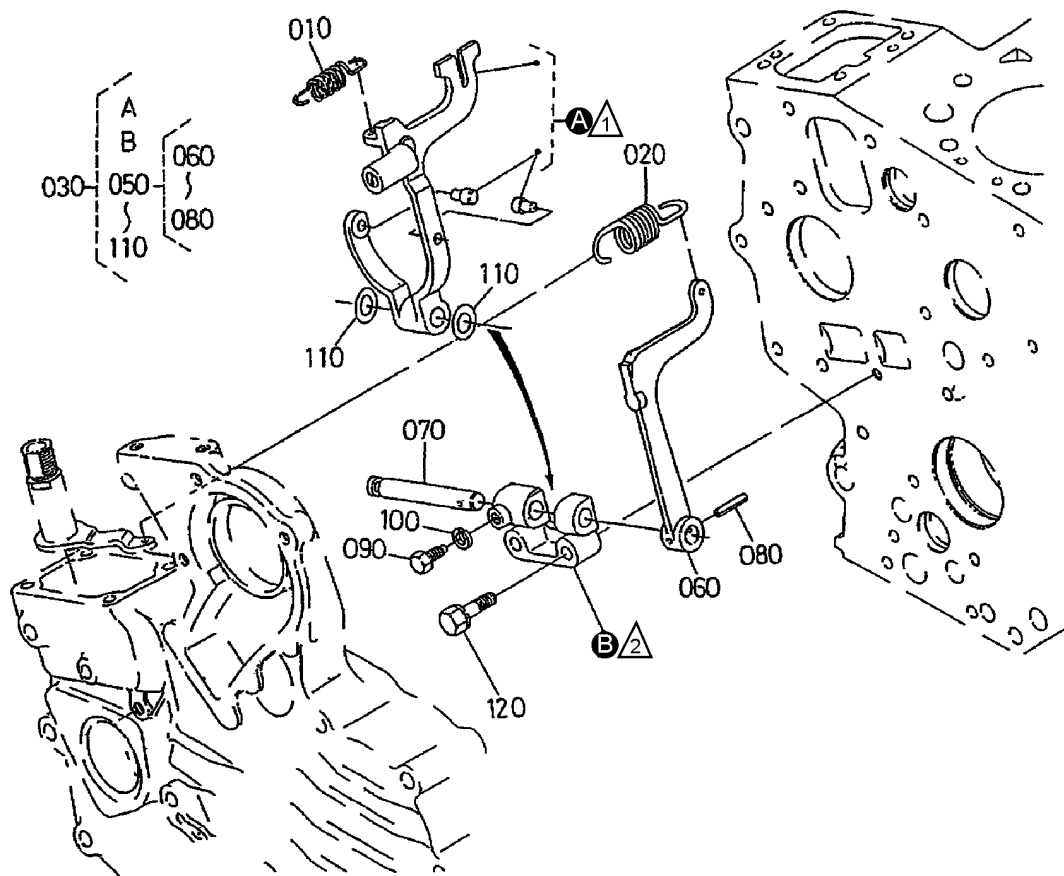

KUBOTA Z482-E4B ENGINE — FORK LEVER GOV. ASSY.

NOTES

- △ 1 FORK LEVER ITEM A NOT SOLD SEPARATELY.
- △ 2 HOLDER, FORK LEVER ITEM B NOT SOLD SEPARATELY.