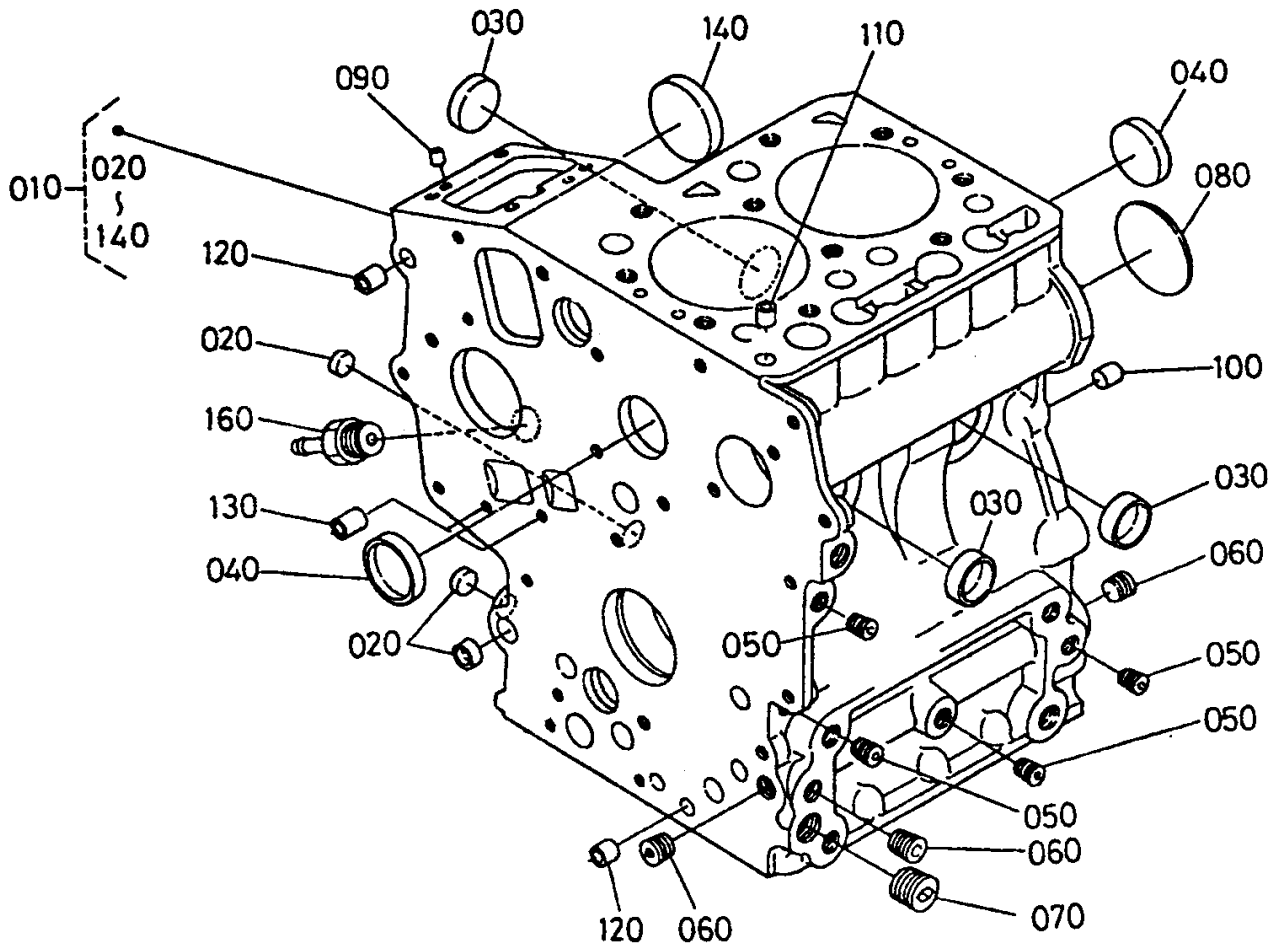

RUBBER SEALS ASSY.

<u>NO.</u>	<u>PART NO.</u>	<u>PART NAME</u>	<u>QTY.</u>	<u>REMARKS</u>
1	Y0221200320	RUBBER SEAL	1	
2	0222600100	RUBBER SEAL	4	
3	0221200110	RUBBER SEAL	2	
4	0221200740	RUBBER SEAL	1	
5	Y0221200445	RUBBER SEAL	4	
6	Y0221200288	RUBBER SEAL	1	
7	0221200150	RUBBER SEAL	2	
8	Y0221200788	RUBBER SEAL	1	
9	Y0314900580	RUBBER SEAL	1	
10	Y0314900495	RUBBER SEAL	2	
11	Y0314900160	RUBBER SEAL	2	
12	Y0314900035	RUBBER SEAL	2	
13	Y0314900165	RUBBER SEAL	2	

KUBOTA Z482-E4B ENGINE — CRANKCASE ASSY.