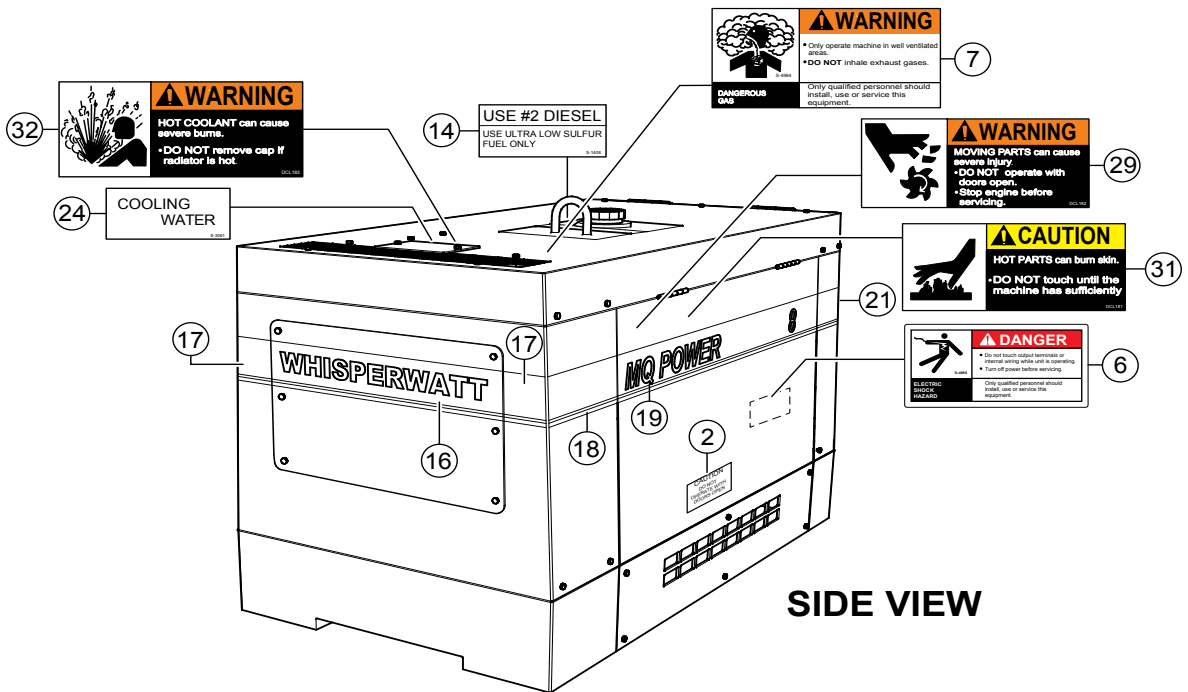

NAMEPLATE AND DECALS ASSY.

NAMEPLATE AND DECALS ASSY.

<u>NO.</u>	<u>PART NO.</u>	<u>PART NAME</u>	<u>QTY.</u>	<u>REMARKS</u>
1	A6551001004	DECAL: AC POWER OUTPUT	1.....	A65100100
2	1630610504	DECAL: CAUTION	2.....	S-1409
3	A6551001103	DECAL: OPERATING PROCEDURE	1.....	A65100110
4	6390671104	DECAL: IMPORTANT "CHECK DAILY"	1.....	S-2377
5	W0820610404	DECAL: WARNING	1.....	S-3637
6	8700611904	DECAL: DANGER ELECT. SHOCK HAZARD	2.....	S-4985
7	D9504200204	DECAL: WARNING DANGEROUS GAS	1.....	D90420020
8	W0600689404	DECAL: + ...	1.....	S-2090
9	W0600689504	DECAL: —	1.....	S-2091
10	W0820650604	DECAL: DANGER EXPLOSIVE GASES	1	
11	1630645004	DECAL: OIL DRAIN	1.....	S-1403
12	1630647004	DECAL: COOLANT DRAIN.....	1.....	S-1404
13	7810680104	DECAL: FUEL DRAIN.....	1.....	S-3060
14	B9504501214	DECAL: DIESEL FUEL	1.....	B90450121
15	W8720615204	DECAL: FUEL GAUGE	1.....	S-4704A
16	A6561100103	DECAL: STRIPE WHISPERWATT	1	
17	A6S61100204	DECAL: STRIPE	2	
18	A6561100304	DECAL: STRIPE	1	
19	A6561100403	DECAL: STRIPE MQ POWER 8	1	
20	A6561100603	DECAL: STRIPE MQ POWER 8	1	
21	A6561100504	DECAL: STRIPE	2	
22	A6561100704	DECAL: STRIPE	1	
23	W0600628504	DECAL: GROUND	1.....	S-1123
24	7810680204	DECAL: COOLING WATER	1.....	S-3061
25	B9505000304	DECAL: CAUTION OIL LEVEL GAUGE	1.....	B90500030
26	8700625504	DECAL: FUSE BOX	1.....	S-4936
27	1630680104	DECAL: FUEL COCK.....	1.....	S-1407
28	1630610404	DECAL: CAUTION	1.....	S-1406
29	B9504000404	DECAL: WARNING MOVING PARTS	2.....	B90400040
30	B9504500004	DECAL: WARNING DIESEL FUEL	1.....	B90450000
31	B9504000304	DECAL: CAUTION HOT PARTS	1.....	B90400030
32	B9504100104	DECAL: WARNING HOT COOLANT	1.....	B90410010
33	D9531100004	DECAL: DANGER ELECTROCUTION	1.....	D93110000
34	A9504000014	DECAL: DANGER.....	1.....	A90400001
35	920214100	DECAL: WARNING START FIRES	1.....	REPLACES P/N M9504200004 M90420000
36	A9521201003	DECAL: 3-PHASE AC OUTPUT TERMINAL	1.....	A92120100
37	35137	DECAL: READ MANUAL	1.....	REPLACES P/N A9511100004 A91110000