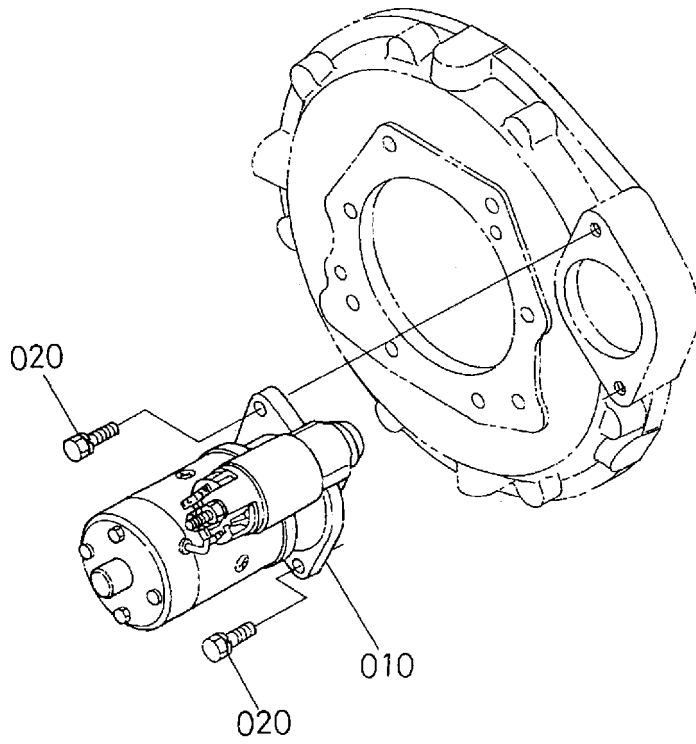

KUBOTA Z482-E4B ENGINE — STARTER ASSY.

KUBOTA Z482-E4B ENGINE — STARTER ASSY.

<u>NO.</u>	<u>PART NO.</u>	<u>PART NAME</u>	<u>QTY.</u>	<u>REMARKS</u>
010	1983763014	STARTER ASSY.	1	
020	0112350825	BOLT, SEMS	2