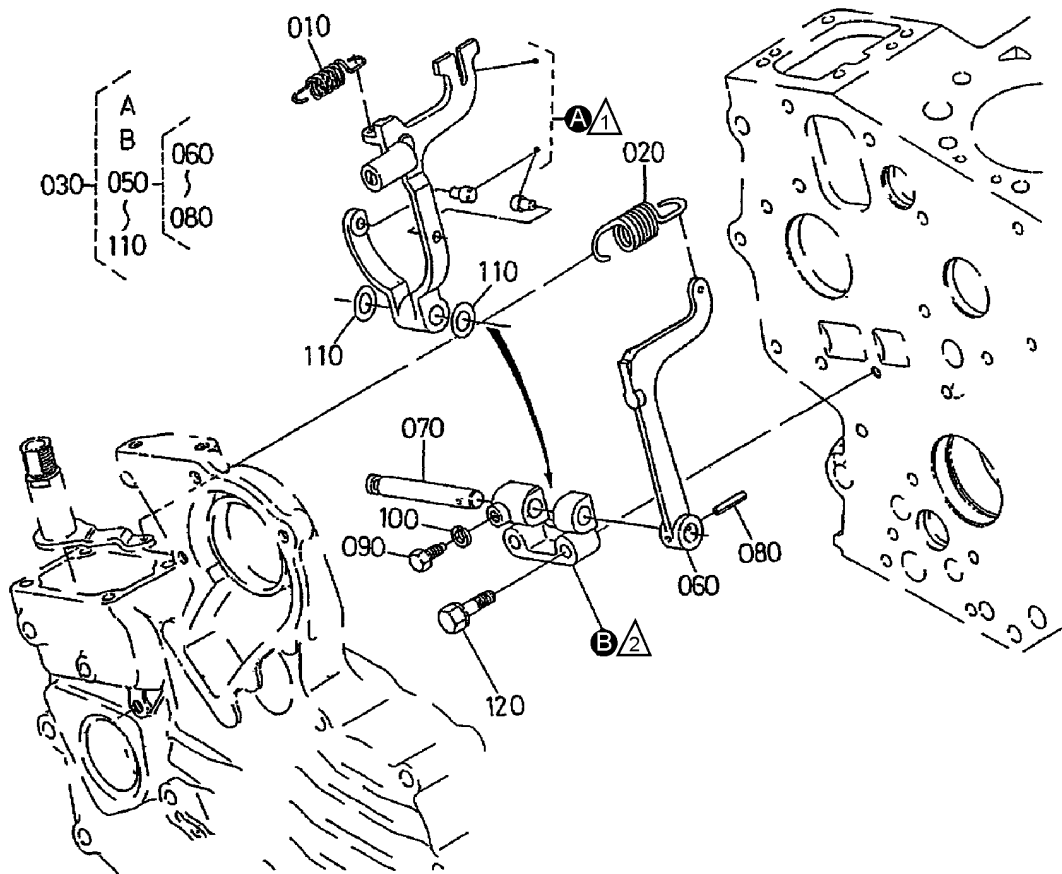

KUBOTA Z482-E4B ENGINE — FORK LEVER GOV. ASSY.

NOTES

FORK LEVER ITEM **A** NOT SOLD SEPARATELY.

HOLDER, FORK LEVER ITEM **B** NOT SOLD SEPARATELY.