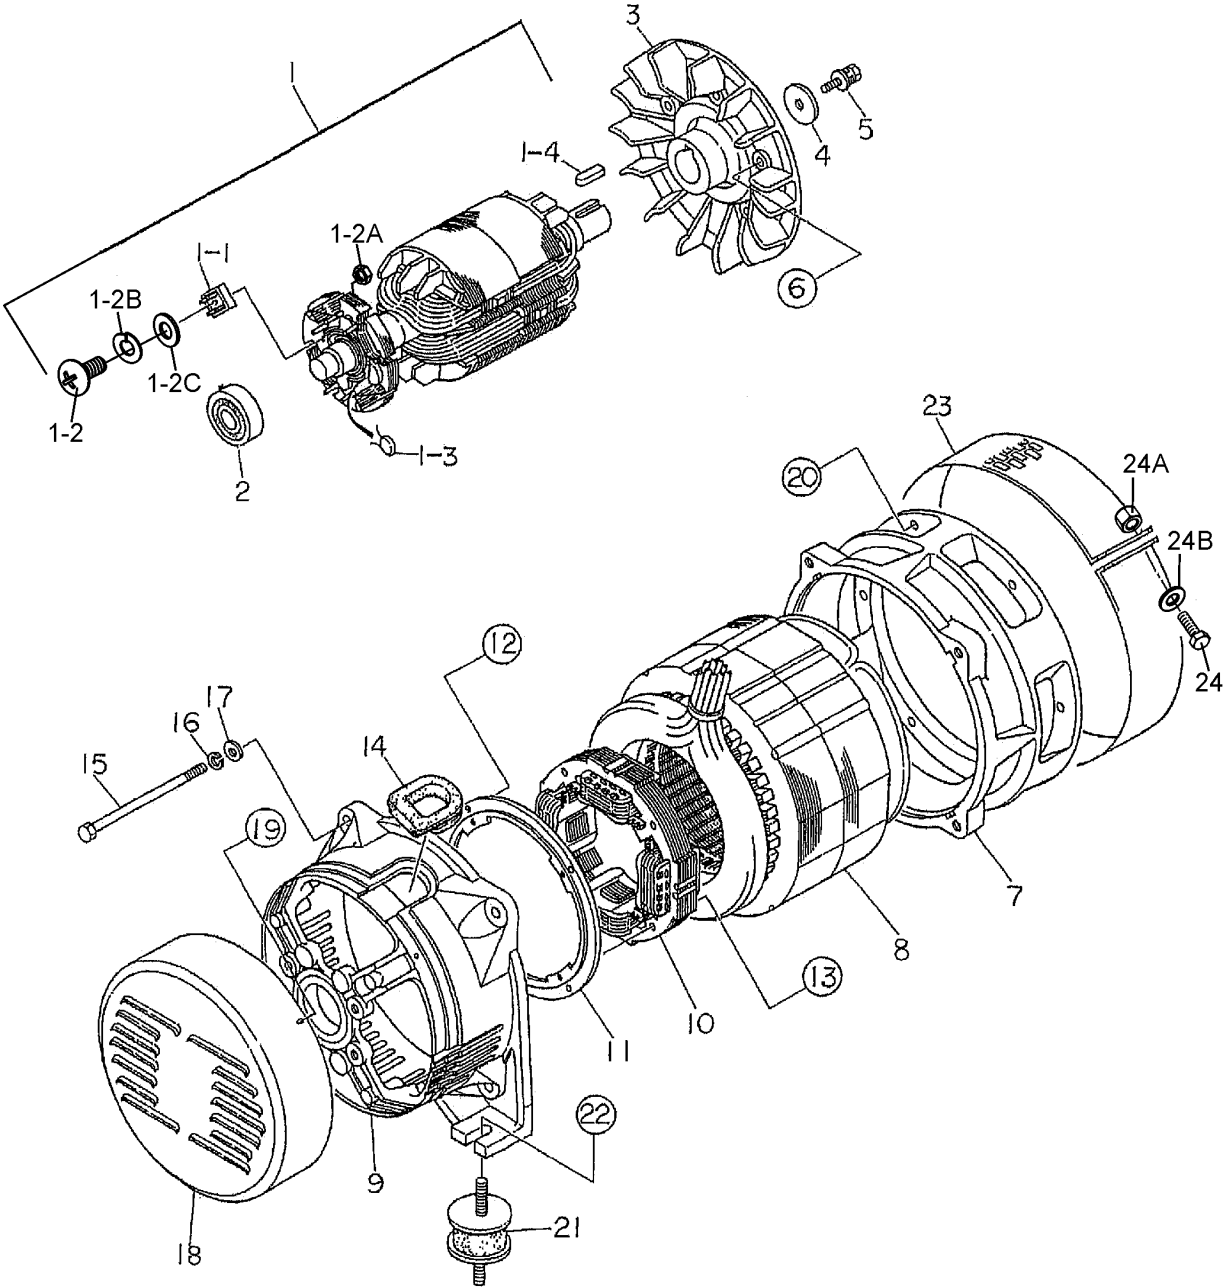

GENERATOR ASSY.

GENERATOR ASSY.

<u>NO.</u>	<u>PART NO.</u>	<u>PART NAME</u>	<u>QTY.</u>	<u>REMARKS</u>
1	W8541000113	ROTOR ASSY.	1.....	INCLUDES ITEMS W/#
1-1#	0601820037	RECTIFIER	1	
1-2#	D4117400104	MACHINE SCREW	1	
1-2A#	0207003000	HEX. NUT	1.....	REPLACES P/N 0030003000
1-2B#	0040003000	WASHER, LOCK	1	
1-2C#	0041203000	WASHER, FLAT	1	
1-3#	0601822638	SURGE ABSORBER	1	
1-4#	0171707033	KEY	1	
2#	0071206304	BEARING	1	
3	W1991070022	FAN	1	
4	1991072004	SET WASHER, FAN	1	
5	0012308020	HEX. HEAD BOLT	1	
6	011208025	HEX. HEAD BOLT	5.....	REPLACES P/N 0012308025
7	W1991315122	END BRACKET	1	
8	A6315000803	ARMATURE ASSY.	1	
9	W8541315412	END BRACKET	1	
10	W8541350013	FIELD ASSY. EXCITER	1	
11	D2155300003	SPACER	1	
12	011606025	HEX. HEAD BOLT	4.....	REPLACES P/N 0017106025
13	0017105035	HEX. HEAD BOLT	4	
14	1961324003	GROMMET	1	
15	D2131500204	SET BOLT	4	
16	0040010000	WASHER, LOCK	4	
17	031110160	WASHER, FLAT	4.....	REPLACES P/N 0041210000
18	W8541331103	COVER	1	
19	0011305100	HEX. HEAD BOLT	4.....	REPLACES P/N 0017105012
20	0012308020	HEX. HEAD BOLT	6	
21	7085419004	RUBBER SUSPENSION	2	
22	021112140	HEX. NUT	2.....	REPLACES P/N 0207010000
23	A6132300004	COVER	1	
24	0340406040	HEX. HEAD BOLT	1	
24A	020106050	HEX. NUT	1.....	REPLACES P/N 0037906000
24B	952404470	WASHER, FLAT	1.....	REPLACES P/N 0041206000