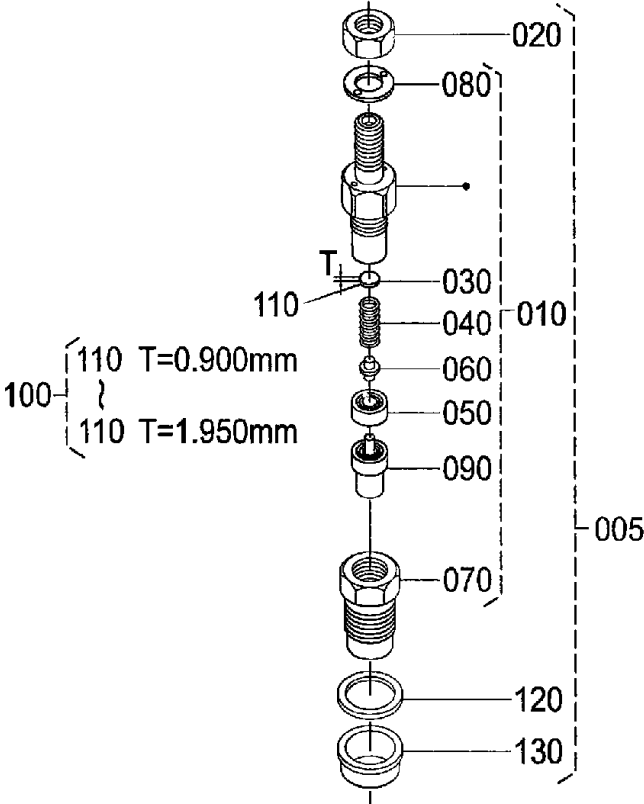

KUBOTA Z482-E4B ENGINE — NOZZLE HOLDER AND GLOW PLUG ASSY.

<u>NO.</u>	<u>PART NO.</u>	<u>PART NAME</u>	<u>QTY.</u>	<u>REMARKS</u>
010	1585242502	PIPE ASSY., OVER FLOW	1	
020	1584142500	PIPE ASSY., OVER FLOW	1.....	INCLUDES ITEMS W/#
025#	1584142520	PIPE, FUEL OVER FLOW	1	
030#	1497142750	CLIP, PIPE	2	
040	1584151360	SCREW, AIR BLEEDER	1	
050	1560196650	GASKET	1	
055	1687153904	HOLDER, NOZZLE KIT	2.....	INCLUDES ITEMS W/$
060$	1687153002	HOLDER, NOZZLE ASSY.	2	
065$	1G82692032	NUT	2	
070$	1584153622	GASKET	2	
075$	1907753650	SEAL, HEAT	2	
090	1G68653710	PIPE, INJECTION	1	
100	1G68653720	PIPE, INJECTION	1	
110	1584153850	CLAMP, PIPE	1	
120	1584153860	CLAMP, PIPE	1	
130	0302450520	SCREW, SEMS PAN HEAD	1	
140	1G67965512	PLUG, GLOW	2	
150	1685165560	CORD, GLOW PLUG	1	
160	0276150040	NUT, FLANGE	2	

KUBOTA Z482-E4B ENGINE — NOZZLE HOLDER COMP. ASSY.