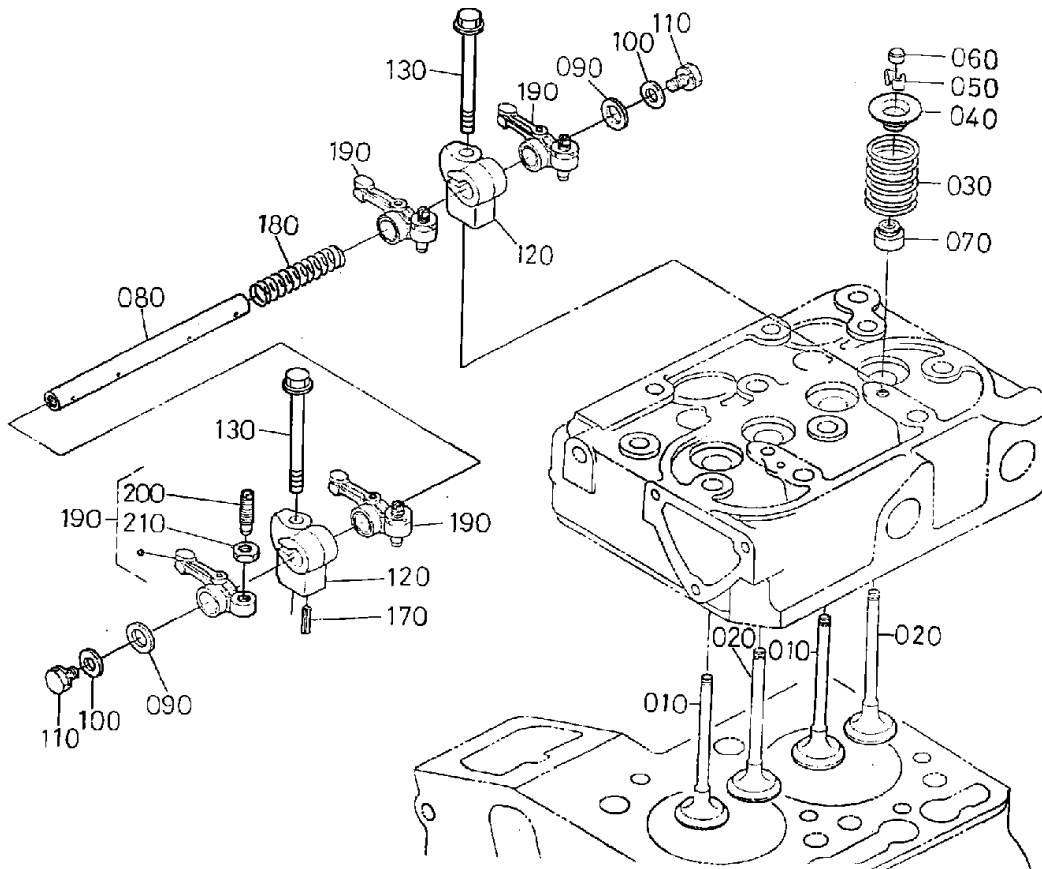

KUBOTA Z482-E4B ENGINE — VALVE AND ROCKER ARM ASSY.

KUBOTA Z482-E4B ENGINE — VALVE AND ROCKER ARM ASSY.

<u>NO.</u>	<u>PART NO.</u>	<u>PART NAME</u>	<u>QTY.</u>	<u>REMARKS</u>
010	1G68613110	VALVE, INLET	2	
020	1G68613120	VALVE, EXHAUST	2	
030	1460113240	SPRING, VALVE	4	
040	1460113330	RETAINER, VALVE SPRING	4	
050	1460113980	COLLET, VALVE SPRING SET	4	
060	1685113280	CAP, VALVE	4	
070	1142013150	SEAL, VALVE STEM	4	
080	1584114264	SHAFT, ROCKER ARM	1	
090	1687114430	WASHER	2	
100	1584194022	WASHER, FLAT	2	
110	0102350610	BOLT, SEMS	2	
120	1G95814350	BRACKET, ROCKER ARM	2	
130	0175450640	BOLT FLANGE	2	
170	0541100420	PIN, SPRING	1	
180	1460114312	SPRING, ROCKER ARM	1	
190	1584114036	ARM, ROCKER ASSY.....	4	INCLUDES ITEMS W/$
200$	1584114230	SCREW, ADJUSTING	4	
210$	1460114240	NUT	4