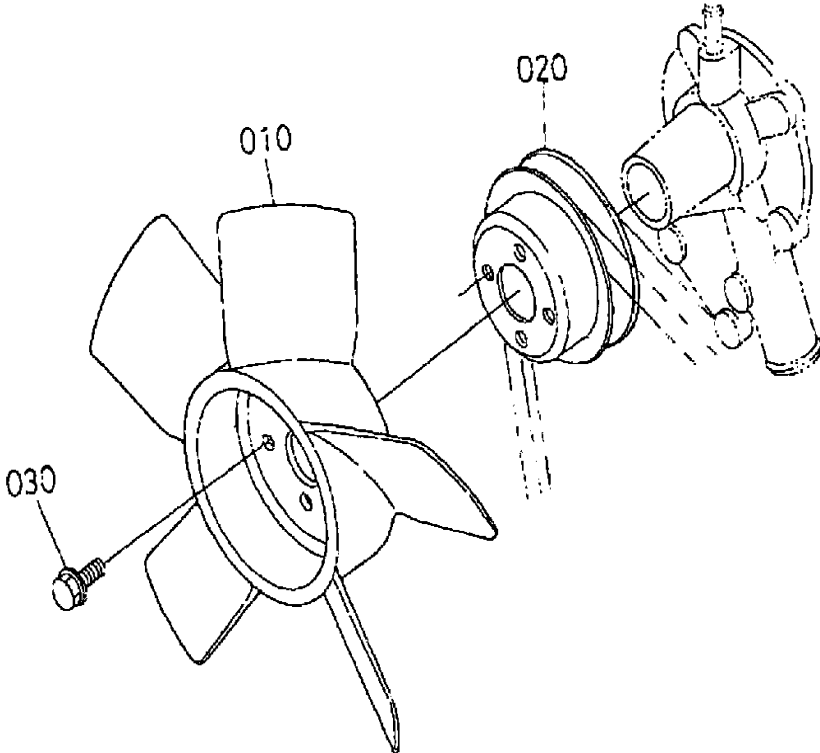

KUBOTA Z482-E4B ENGINE — FAN ASSY.

KUBOTA Z482-E4B ENGINE — FAN ASSY.

<u>NO.</u>	<u>PART NO.</u>	<u>PART NAME</u>	<u>QTY.</u>	<u>REMARKS</u>
010	1586774112	FAN	1	
020	1584174250	PULLEY, FAN	1	
030	0175450610	BOLT, FLANGE	4