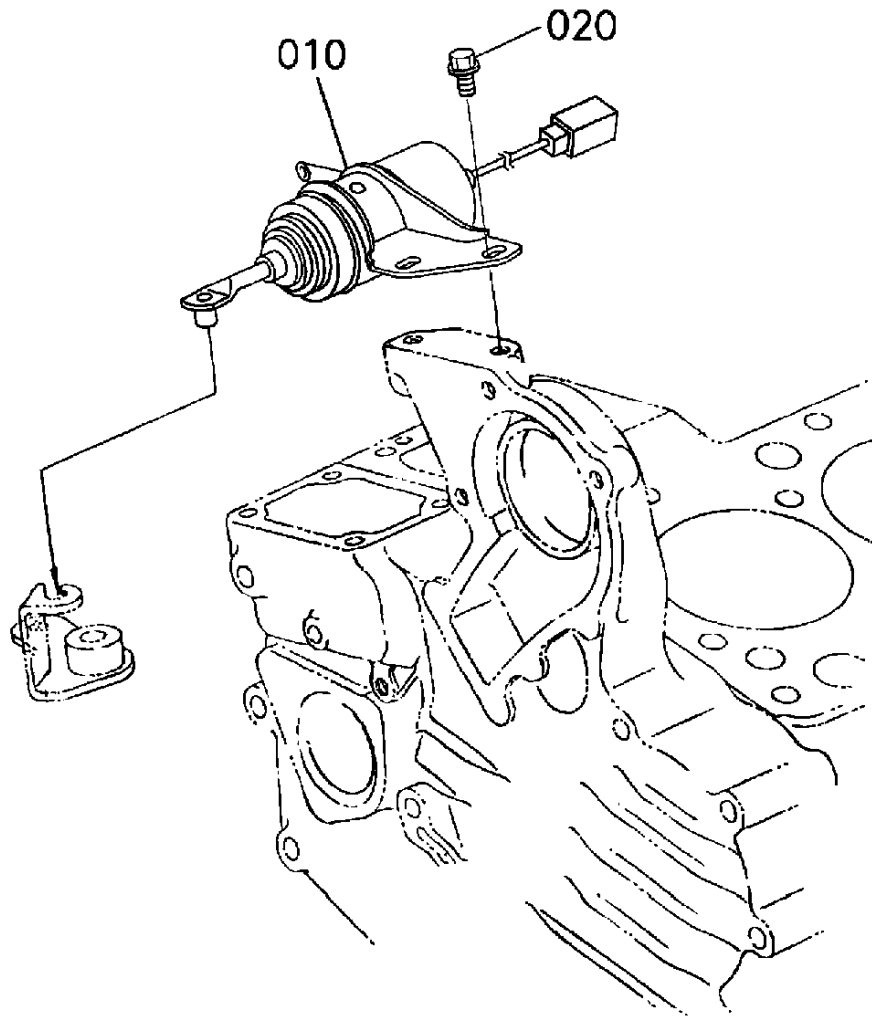

KUBOTA Z482-E4B ENGINE — STOP SOLENOID ASSY.

KUBOTA Z482-E4B ENGINE — STOP SOLENOID ASSY.

<u>NO.</u>	<u>PART NO.</u>	<u>PART NAME</u>	<u>QTY.</u>	<u>REMARKS</u>
010	1685160014	SOLENOID, STOP	1	
020	0175450612	BOLT, FLANGE	2