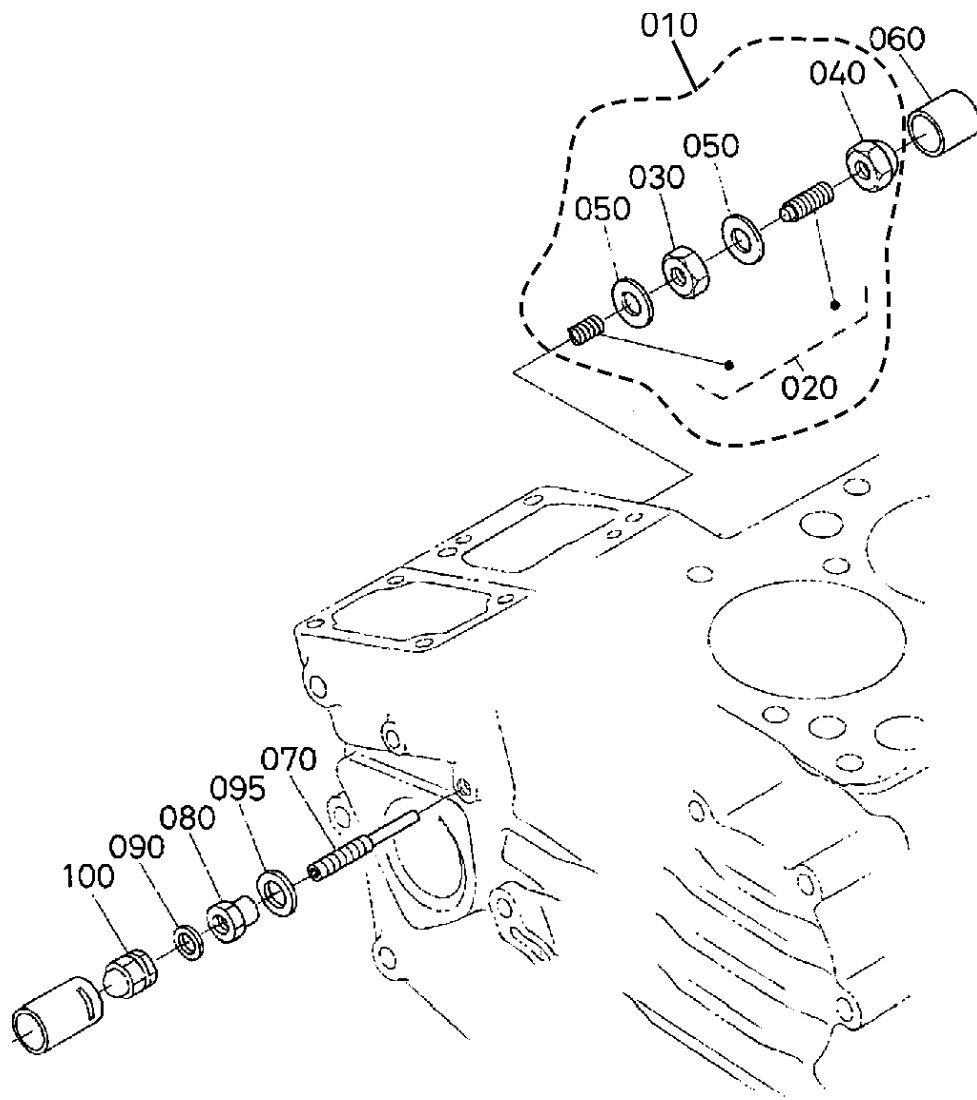

KUBOTA Z482-E4B ENGINE — IDLE APPARATUS ASSY.

KUBOTA Z482-E4B ENGINE — IDLE APPARATUS ASSY.

<u>NO.</u>	<u>PART NO.</u>	<u>PART NAME</u>	<u>QTY.</u>	<u>REMARKS</u>
010	1584154092	IDLE APPARATUS ASSY.....	1.....	INCLUDES ITEMS W/#
020#	1584154100	BOLT, ADJUSTMENT ASSY.....	1.....	INCLUDES ITEMS W/$
030#$	1526192020	NUT	1	
040#	1584154220	NUT, CAP	1	
050#$	1502133660	GASKET	2	
060	1584154270	CAP	1	
070	1584154123	BOLT, ADJUSTING	1	
080	1G03154210	NUT, LOCK	1	
090	1560196650	GASKET	1	
095	1G02196650	GASKET	1	
100	1584192330	NUT, CAP	1