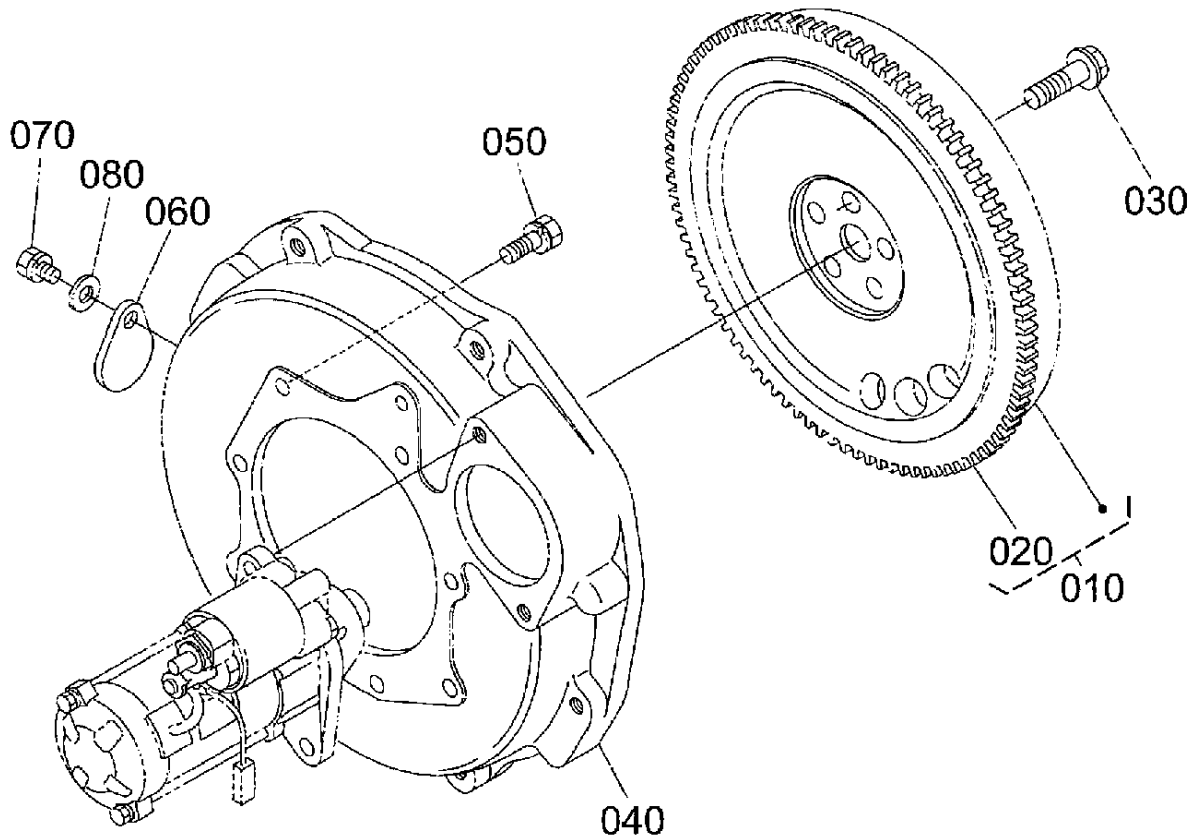

KUBOTA Z482-E4B ENGINE — FLYWHEEL ASSY.

KUBOTA Z482-E4B ENGINE — FLYWHEEL ASSY.

<u>NO.</u>	<u>PART NO.</u>	<u>PART NAME</u>	<u>QTY.</u>	<u>REMARKS</u>
010	1685125022	COMP. FLYWHEEL	1.....	INCLUDES ITEMS W/#
020#	1687163822	GEAR, RING	1	
030	1585225160	BOLT, FLYWHEEL	5	
040	1584704612	HOUSING, FLYWHEEL	1	
050	0112350820	BOLT, SEMS	8	
060	3122014170	COVER	1	
070	0112350814	BOLT, SEMS	1	
080	0401350080	WASHER, FLAT	1