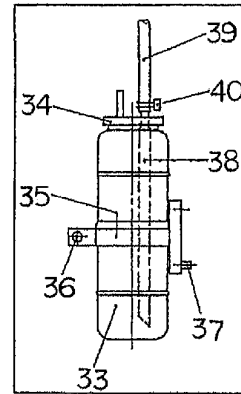

ENGINE AND RADIATOR ASSY.

ENGINE AND RADIATOR ASSY.

<u>NO.</u>	<u>PART NO.</u>	<u>PART NAME</u>	<u>QTY.</u>	<u>REMARKS</u>
1	A6924200084	ENGINE, KUBOTA Z482-E4B	1	
1-1	1585332435	CARTRIDGE, OIL FILTER	1	REPLACES P/N 0602041273
1A	1980572531	FAN BELT	1	REPLACES P/N 0602011477
2	8745112003A	ENGINE FOOT	2	REPLACES P/N 8745112003
3	Y0341110020	HEX. HEAD BOLT	8	
4	7085419004	RUBBER SUSPENSION	2	
5	021112140	HEX. NUT	2	REPLACES P/N 0207010000
6	0602012795	RADIATOR	1	
6-1	0602011079	CAP, RADIATOR	1	
7	B1312600004	MOUNT RUBBER	2	
8	A6311500004	RADIATOR HOSE	1	
9	A6311500103	RADIATOR HOSE	1	
10	0605515134	HOSE BAND	2	
11	0605515159	HOSE BAND	2	
12	1556211010	AIR CLEANER	1	REPLACES P/N 0602046265
12A	7000011221	ELEMENT, AIR CLEANER	1	REPLACES P/N 0602046374
13	3415013960	BAND, AIR CLEANER	1	REPLACES P/N 0602040575
13A	0222600340	RUBBER CUSHION	1	
14	011208030	HEX. HEAD BOLT	1	REPLACES P/N 0016908030
15	020108060	HEX, NUT	1	REPLACES P/N 0207008000
16	A6374200204	BRACKET, AIR CLEANER	1	
17	011008020	HEX. HEAD BOLT	2	REPLACES P/N 0016908020
18	011106015	HEX. HEAD BOLT	2	REPLACES P/N 0016906015
19	8742032003A	HOSE, AIR CLEANER	1	REPLACES P/N 8742032003
20	1612036203	HOSE, AIR CLEANER	1	
21	0605515006	HOSE BAND	1	
22	Y0605515115	HOSE BAND	2	
23	1622014103	DRAIN JOINT, WATER	1	
24	1502025103C	DRAIN JOINT, OIL	1	REPLACES P/N 1502025103
25	0802011104	PLUG	2	
26	0150000018	O-RING	2	
27	011106015	HEX. HEAD BOLT	4	REPLACES P/N 0016906015
28	0199900500	DRAIN HOSE	1	
29	0199900500	DRAIN HOSE	1	
30	0605515094	HOSE BAND	4	
31	A5321100204	DRAIN HOSE	1	
32	0605515132	HOSE BAND	2	
33	0802081403	RESERVE TANK	1	
34	0802081104	CAP, RESERVE TANK	1	
35	W1622082004	BRACKET, RESERVE TANK	1	
36	011606025	HEX. HEAD BOLT	1	REPLACES P/N 0016906025
37	011106015	HEX. HEAD BOLT	2	REPLACES P/N 0016906015
38	0199100215	HOSE	1	
39	0199900420	HOSE	1	
40	0605515094	HOSE BAND	2	
41	Y0016906035	HEX. HEAD BOLT	2	
41A	Y0047006020	WASHER	2