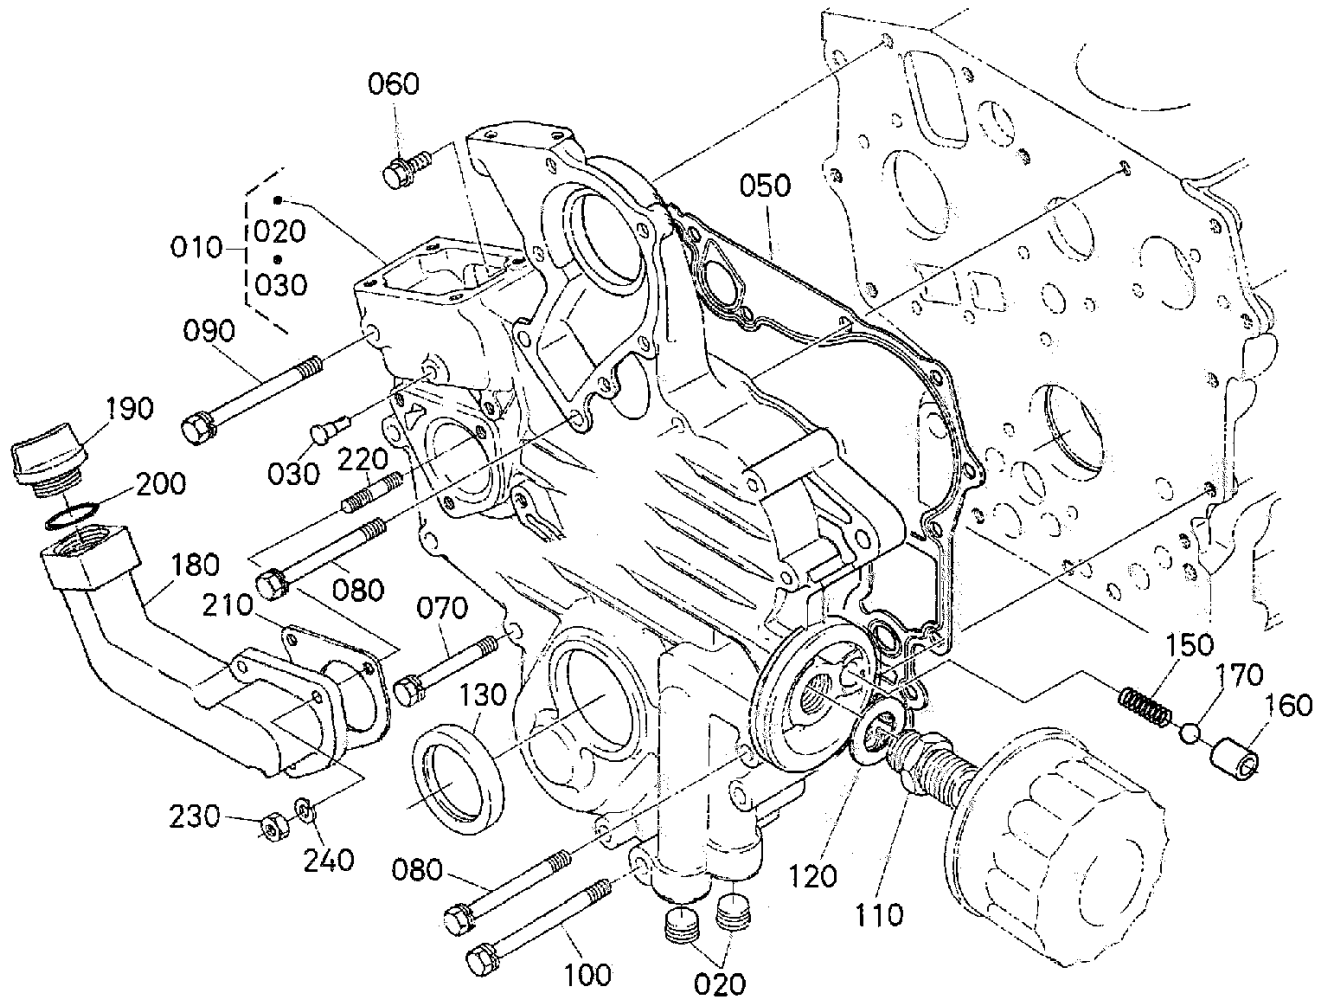

KUBOTA Z482-E4B ENGINE — GEAR CASE ASSY.

KUBOTA Z482-E4B ENGINE — GEAR CASE ASSY.

NO.	PART NO.	PART NAME	QTY.	REMARKS
010	1E05104024	COMP. CASE, GEAR.....	1.....	INCLUDES ITEMS W/$
020$	1552196030	PLUG	2	
030$	1584156280	PIN, START SPRING	1	
050	1687104130	GASKET, GEAR CASE	1	
060	0175450616	BOLT, FLANGE	1	
070	0102350650	BOLT, SEMS	8	
080	1584191010	BOLT	5	
090	0102350670	BOLT, SEMS	1	
100	0102350675	BOLT, SEMS	1	
110	1524132290	JOINT, PIPE	1	
120	1584194010	WASHER, FLAT	1	
130	1587704140	SEAL, OIL.....	1.....	S/N 4DPZ999 AND BELOW
130	1J09404140	SEAL, OIL.....	1.....	S/N 4DQ0001 AND ABOVE
150	1685136950	SPRING	1	
160	1584136930	SEAT, VALVE	1	
170	0771503211	BALL	1	
180	1584633110	FLANGE, OIL FILLER	1	
190	1381133140	PLUG, OIL FILLER	1	
200	0481706230	O-RING	1	
210	1946188132	GASKET, H/M GEAR CASE	1	
220	1522188210	STUD	3	
230	0205650060	HEX NUT	3	
240	0451250060	WASHER, SPRING LOCK	3