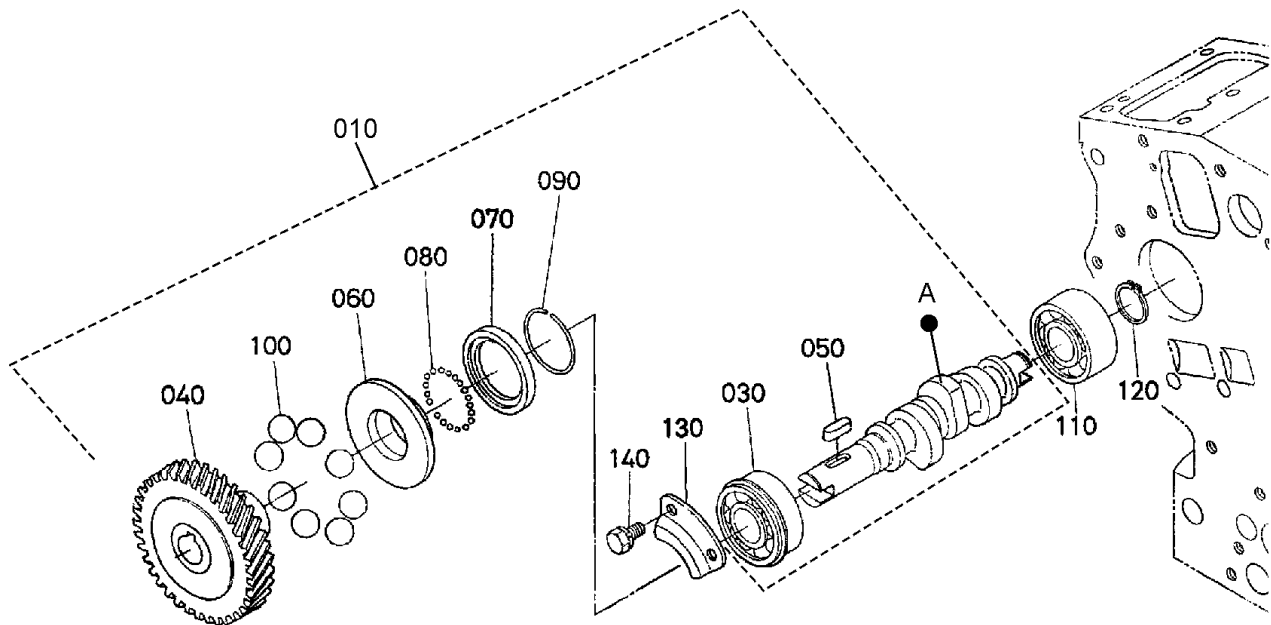

KUBOTA Z482-E4B ENGINE — FLYWHEEL ASSY.

<u>NO.</u>	<u>PART NO.</u>	<u>PART NAME</u>	<u>QTY.</u>	<u>REMARKS</u>
010	1685125022	COMP. FLYWHEEL	1.....	INCLUDES ITEMS W/#
020#	1687163822	GEAR, RING	1	
030	1585225160	BOLT, FLYWHEEL	5	
040	1584704612	HOUSING, FLYWHEEL	1	
050	0112350820	BOLT, SEMS	8	
060	3122014170	COVER	1	
070	0112350814	BOLT, SEMS	1	
080	0401350080	WASHER, FLAT	1	

KUBOTA Z482-E4B ENGINE — FUEL CAMSHAFT AND GOV. SHAFT ASSY.