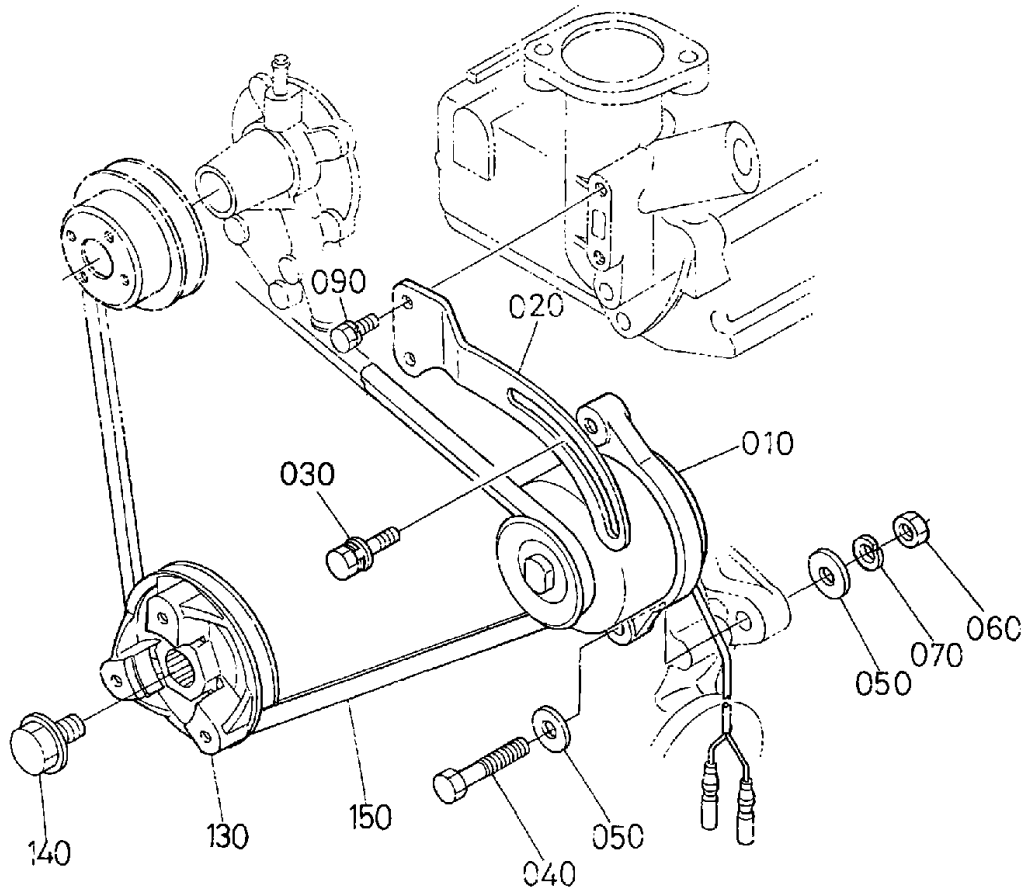

KUBOTA Z482-E4B ENGINE — DYNAMO AND PULLEY ASSY.

KUBOTA Z482-E4B ENGINE — DYNAMO AND PULLEY ASSY.

NO.	PART NO.	PART NAME	QTY.	REMARKS
010	1753164012	DYNAMO ASSY.	1	
020	1259964420	STAY, DYNAMO	1	
030	1687191030	BOLT	1	
040	0115350855	HEX, BOLT	1	
050	0401350080	WASHER, FLAT	2	
060	0215650080	HEX, NUT	1	
070	0451250080	WASHER, SPRING LOCK	1	
090	0102350616	BOLT, SEMS	2	
130	1685174280	PULLEY, FAN DRIVE	1	
140	1588191030	BOLT	1	
150	1980572530	BELT, FAN	1