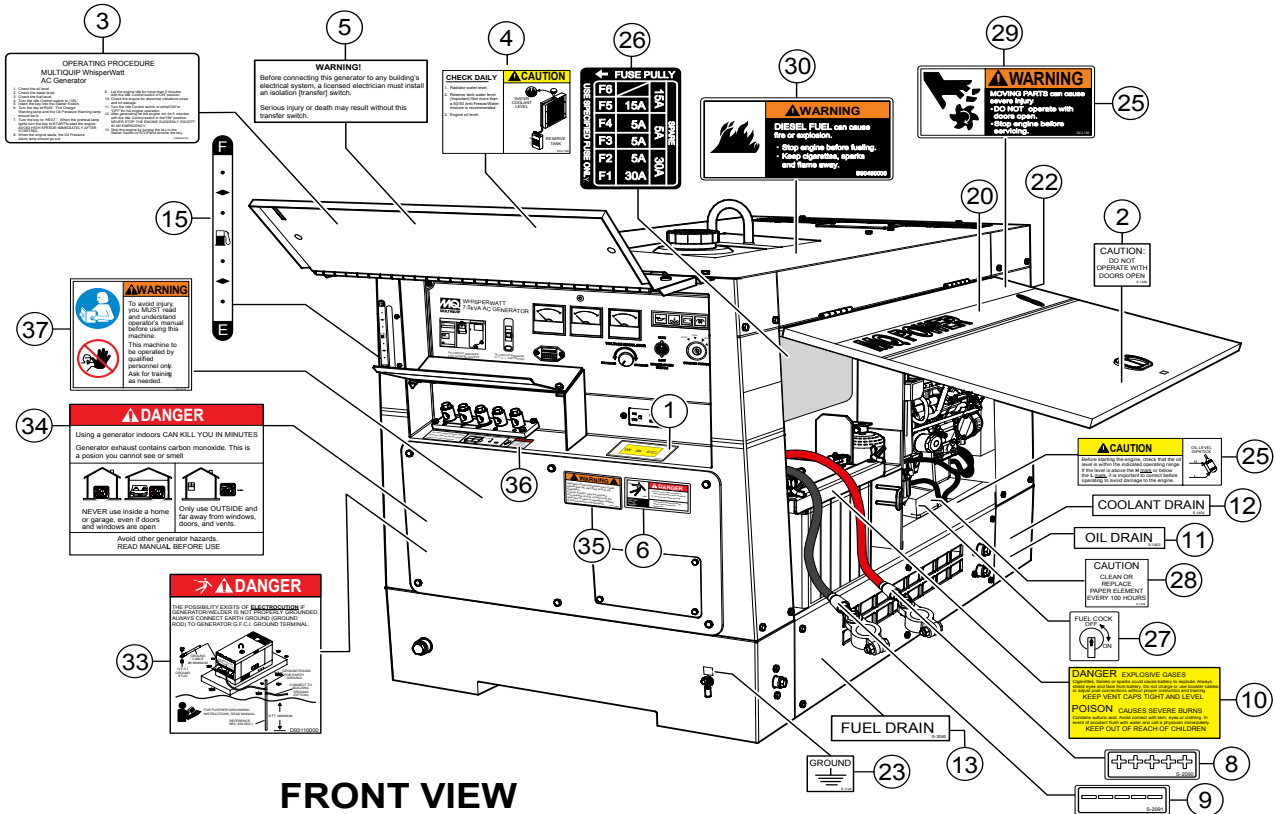

NAMEPLATE AND DECALS ASSY.

NAMEPLATE AND DECALS ASSY.

<u>NO.</u>	<u>PART NO.</u>	<u>PART NAME</u>	<u>QTY.</u>	<u>REMARKS</u>
1	A6551001004	DECAL: AC POWER OUTPUT	1.....	A65100100
2	1630610504	DECAL: CAUTION	2.....	S-1409
3	A6551001103	DECAL: OPERATING PROCEDURE	1.....	A65100110
4	6390671104	DECAL: IMPORTANT "CHECK DAILY"	1.....	S-2377
5	W0820610404	DECAL: WARNING	1.....	S-3637
6	8700611904	DECAL: DANGER ELECT. SHOCK HAZARD	2.....	S-4985
7	D9504200204	DECAL: WARNING DANGEROUS GAS	1.....	D90420020
8	W0600689404	DECAL: + ...	1.....	S-2090
9	W0600689504	DECAL: —	1.....	S-2091
10	W0820650604	DECAL: DANGER EXPLOSIVE GASES	1	
11	1630645004	DECAL: OIL DRAIN	1.....	S-1403
12	1630647004	DECAL: COOLANT DRAIN.....	1.....	S-1404
13	7810680104	DECAL: FUEL DRAIN.....	1.....	S-3060
14	B9504501214	DECAL: DIESEL FUEL	1.....	B90450121
15	W8720615204	DECAL: FUEL GAUGE	1.....	S-4704A
16	A6561100103	DECAL: STRIPE WHISPERWATT	1	
17	A6S61100204	DECAL: STRIPE	2	
18	A6561100304	DECAL: STRIPE	1	
19	A6561100403	DECAL: STRIPE MQ POWER 8	1	
20	A6561100603	DECAL: STRIPE MQ POWER 8	1	
21	A6561100504	DECAL: STRIPE	2	
22	A6561100704	DECAL: STRIPE	1	
23	W0600628504	DECAL: GROUND	1.....	S-1123
24	7810680204	DECAL: COOLING WATER	1.....	S-3061
25	B9505000304	DECAL: CAUTION OIL LEVEL GAUGE	1.....	B90500030
26	8700625504	DECAL: FUSE BOX	1.....	S-4936
27	1630680104	DECAL: FUEL COCK.....	1.....	S-1407
28	1630610404	DECAL: CAUTION	1.....	S-1406
29	B9504000404	DECAL: WARNING MOVING PARTS	2.....	B90400040
30	B9504500004	DECAL: WARNING DIESEL FUEL	1.....	B90450000
31	B9504000304	DECAL: CAUTION HOT PARTS	1.....	B90400030
32	B9504100104	DECAL: WARNING HOT COOLANT	1.....	B90410010
33	D9531100004	DECAL: DANGER ELECTROCUTION	1.....	D93110000
34	A9504000014	DECAL: DANGER.....	1.....	A90400001
35	920214100	DECAL: WARNING START FIRES	1.....	REPLACES P/N M9504200004 M90420000
36	A9521201003	DECAL: 3-PHASE AC OUTPUT TERMINAL	1.....	A92120100
37	35137	DECAL: READ MANUAL	1.....	REPLACES P/N A9511100004 A91110000