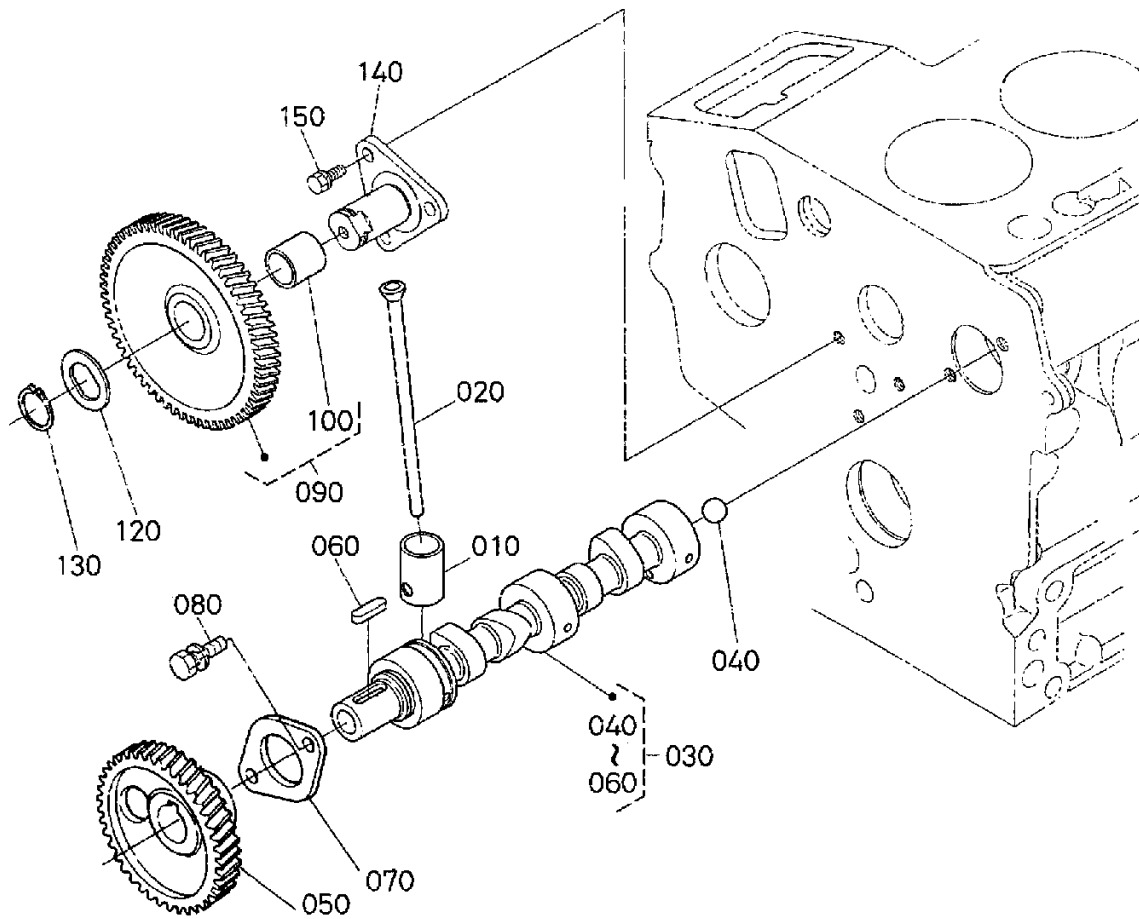

KUBOTA Z482-E4B ENGINE — CAMSHAFT AND IDLE GEAR ASSY.

KUBOTA Z482-E4B ENGINE — CAMSHAFT AND IDLE GEAR ASSY.

<u>NO.</u>	<u>PART NO.</u>	<u>PART NAME</u>	<u>QTY.</u>	<u>REMARKS</u>
010	1685115552	TAPPET	4	
020	1685115110	PUSH ROD	4	
030	1582116015	CAMSHAFT ASSY.....	1.....	S/N 4DMZ999 AND BELOW INCLUDES ITEMS W/#
030	1582116018	CAMSHAFT ASSY.....	1.....	S/N 4DN0001 AND ABOVE INCLUDES ITEMS W/$
040#$	0771500401	BALL 1/4	1	
050#	1686416510	GEAR, CAM.....	1.....	S/N 4DMZ999 AND BELOW
050$	1J09416510	GEAR, CAM.....	1.....	S/N 4DN0001 AND ABOVE
060#$	0571200518	KEY, FEATHER	1	
070	1584116270	STOPPER, CAMSHAFT	1	
080	0102350612	BOLT, SEMS	2	
090	1587524015	COMP. GEAR, IDLE.....	1.....	INCLUDES ITEMS W/%
100%	1587524284	BUSH	1	
120	1587524370	COLLAR, IDLE GEAR	1	
130	1587524320	CIRCLIP, SHAFT IDLE GEAR	1	
140	1587524250	SHAFT, IDLE GEAR	1	
150	0175450612	BOLT, FLANGE	3