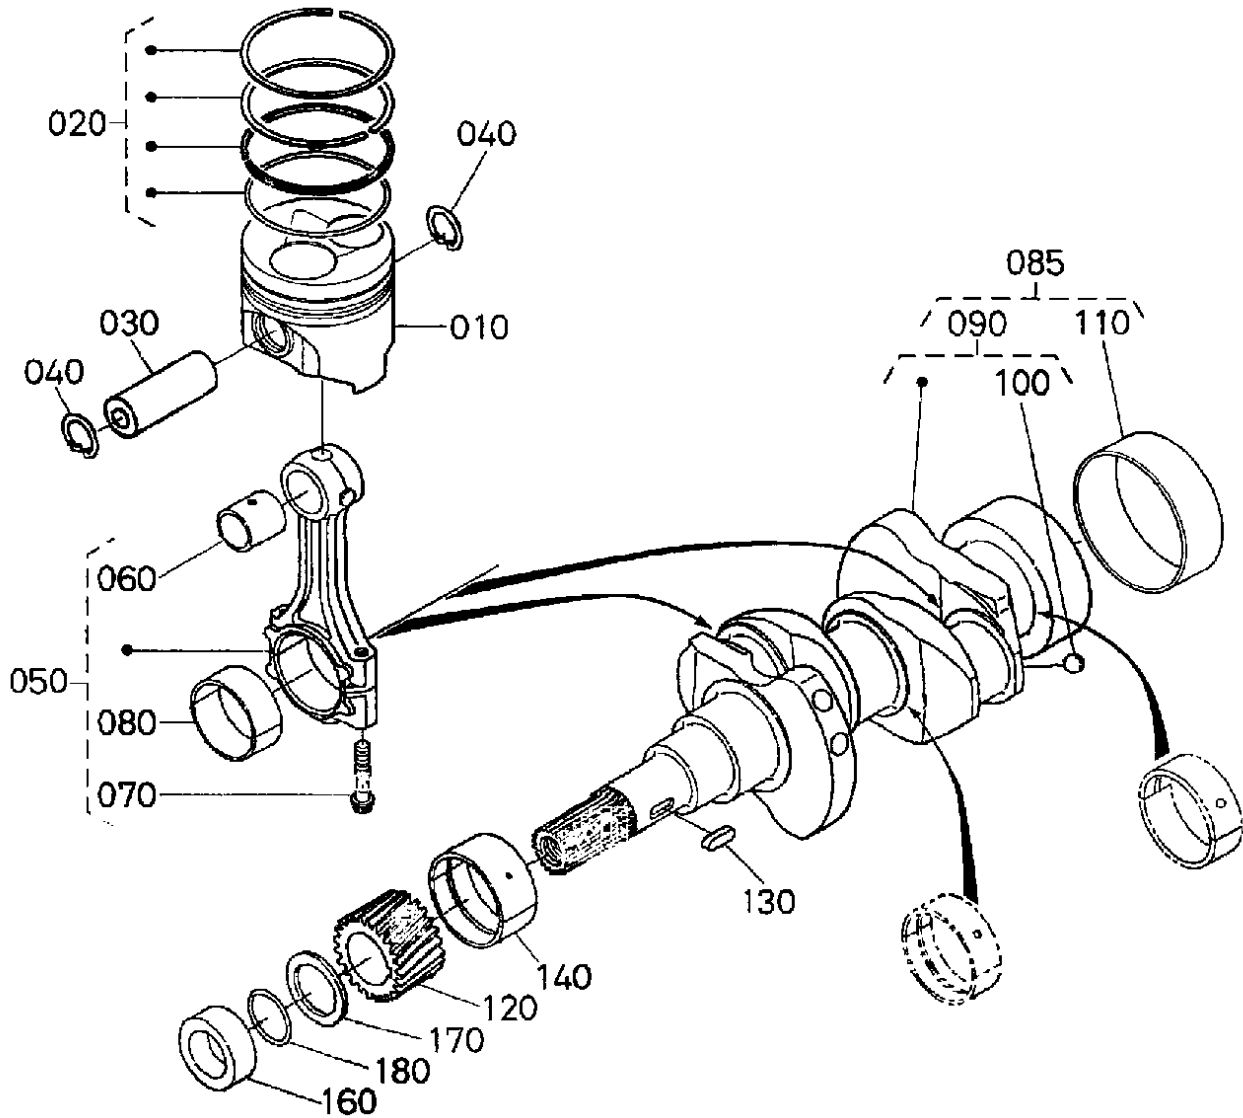

KUBOTA Z482-E4B ENGINE — PISTON AND CRANKSHAFT ASSY.

KUBOTA Z482-E4B ENGINE — PISTON AND CRANKSHAFT ASSY.

<u>NO.</u>	<u>PART NO.</u>	<u>PART NAME</u>	<u>QTY.</u>	<u>REMARKS</u>
010	1J09221110	PISTON, STD	2	
010	1J09221900	PISTON, +0.25MM	2	
020	1J09221050	PISTON RING ASSY., STD	2	
020	1J09221090	PISTON RING ASSY., +0.25MM	2	
030	1687121310	PIN, PISTON	2	
040	1526121330	CIRCLIP, INTERNAL	4	
050	1G68722010	CONNECTING ROD ASSY.....	2	INCLUDES ITEMS W/#
060#	1685121982	BUSH, PISTON PIN	2	
070#	1685122140	BOLT, CONNECTING ROD	4	
080#	1586122314	METAL, CRANKPIN, STD/SET	2	
080	1586122973	METAL, CRANKPIN, -0.20MM/SET	2	
080	1586122983	METAL, CRANKPIN, -0.40MM/SET	2	
085	1685323033	CRANKSHAFT ASSY.....	1	INCLUDES ITEMS W/$
090$	1685123013	COMP. CRANKSHAFT.....	1	INCLUDES ITEMS W/%
100$%	0771503207	BALL	2	
110$	1921523280	SLEEVE, CRANKSHAFT	1	
120	1584124110	GEAR, CRANK	1	
130	0571200515	KEY, FEATHER	1	
140	1586123474	METAL CRANKSHAFT, STD	1	
140	1586123913	METAL CRANKSHAFT, -0.20MM	1	
140	1586123923	METAL CRANKSHAFT, -0.40MM	1	
160	1584123250	COLLAR, CRANKSHAFT	1	
170	1588123310	SLINGER OIL, CRANKSHAFT	1	
180	0481416220	O-RING	1