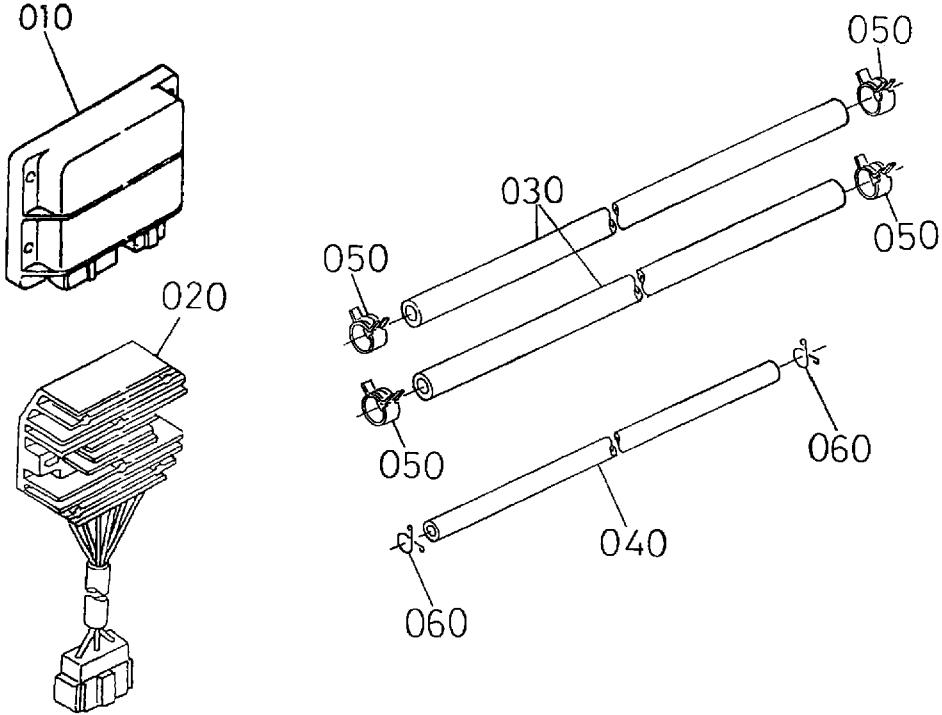

KUBOTA Z482-E4B ENGINE — ACCESSORIES AND SERV. ASSY.

KUBOTA Z482-E4B ENGINE — ACCESSORIES AND SERV. ASSY.

<u>NO.</u>	<u>PART NO.</u>	<u>PART NAME</u>	<u>QTY.</u>	<u>REMARKS</u>
010	1747260604	EMERGENCY UNIT	1	
020	1584464603	COMP. REGULATOR	1	
030	0966180240	TUBE, FUEL 240MM	1	
030	0966180400	TUBE, FUEL 400MM	1	
040	0966140240	TUBE, FUEL	1	
040	0966140320	TUBE, FUEL	1	
050	1491142750	CLIP, PIPE	4	
060	1497142750	CLIP, PIPE	6