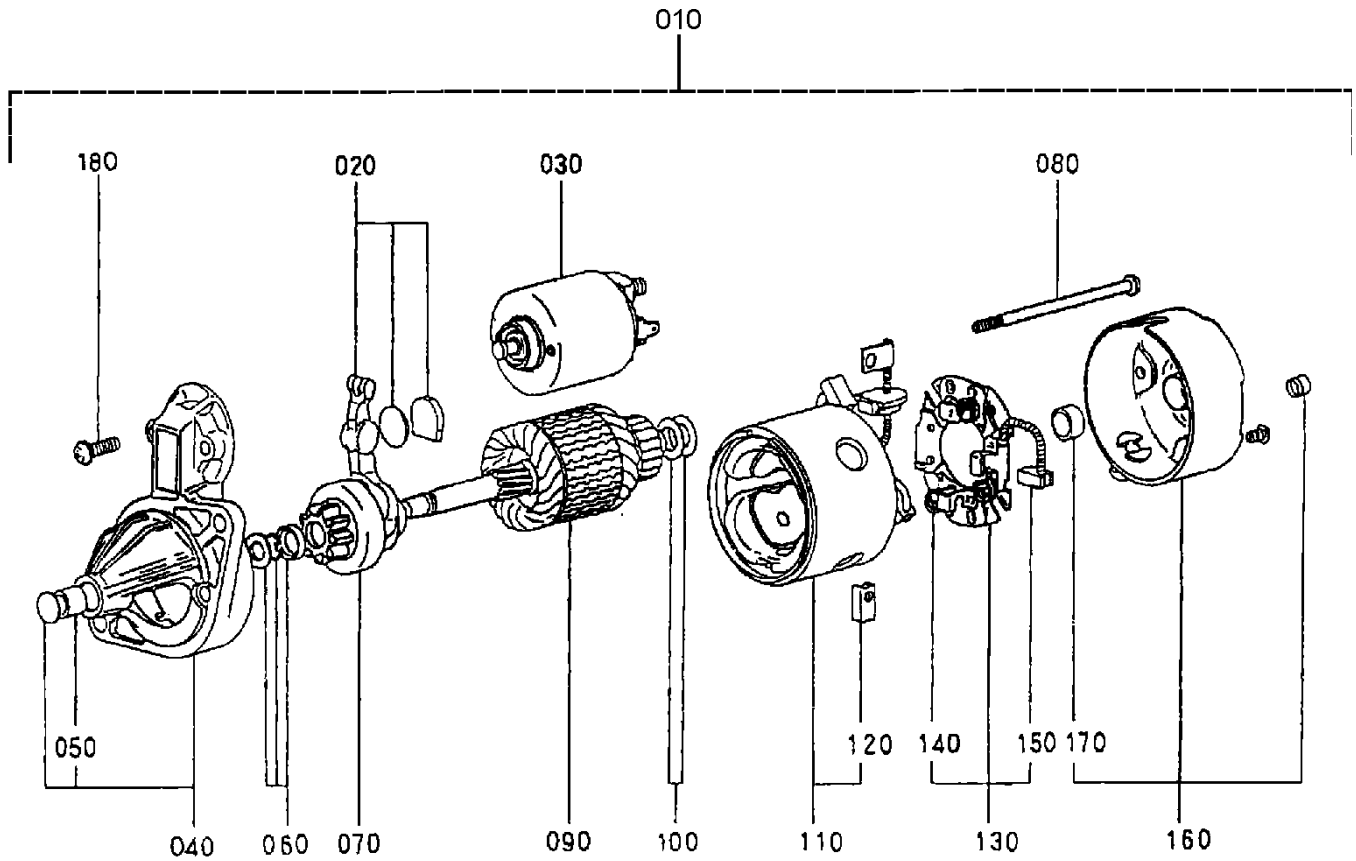

KUBOTA Z482-E4B ENGINE — STARTER ASSY.

<u>NO.</u>	<u>PART NO.</u>	<u>PART NAME</u>	<u>QTY.</u>	<u>REMARKS</u>
010	1983763014	STARTER ASSY.	1	
020	0112350825	BOLT, SEMS	2	

KUBOTA Z482-E4B ENGINE — STARTER COMPONENTS ASSY.