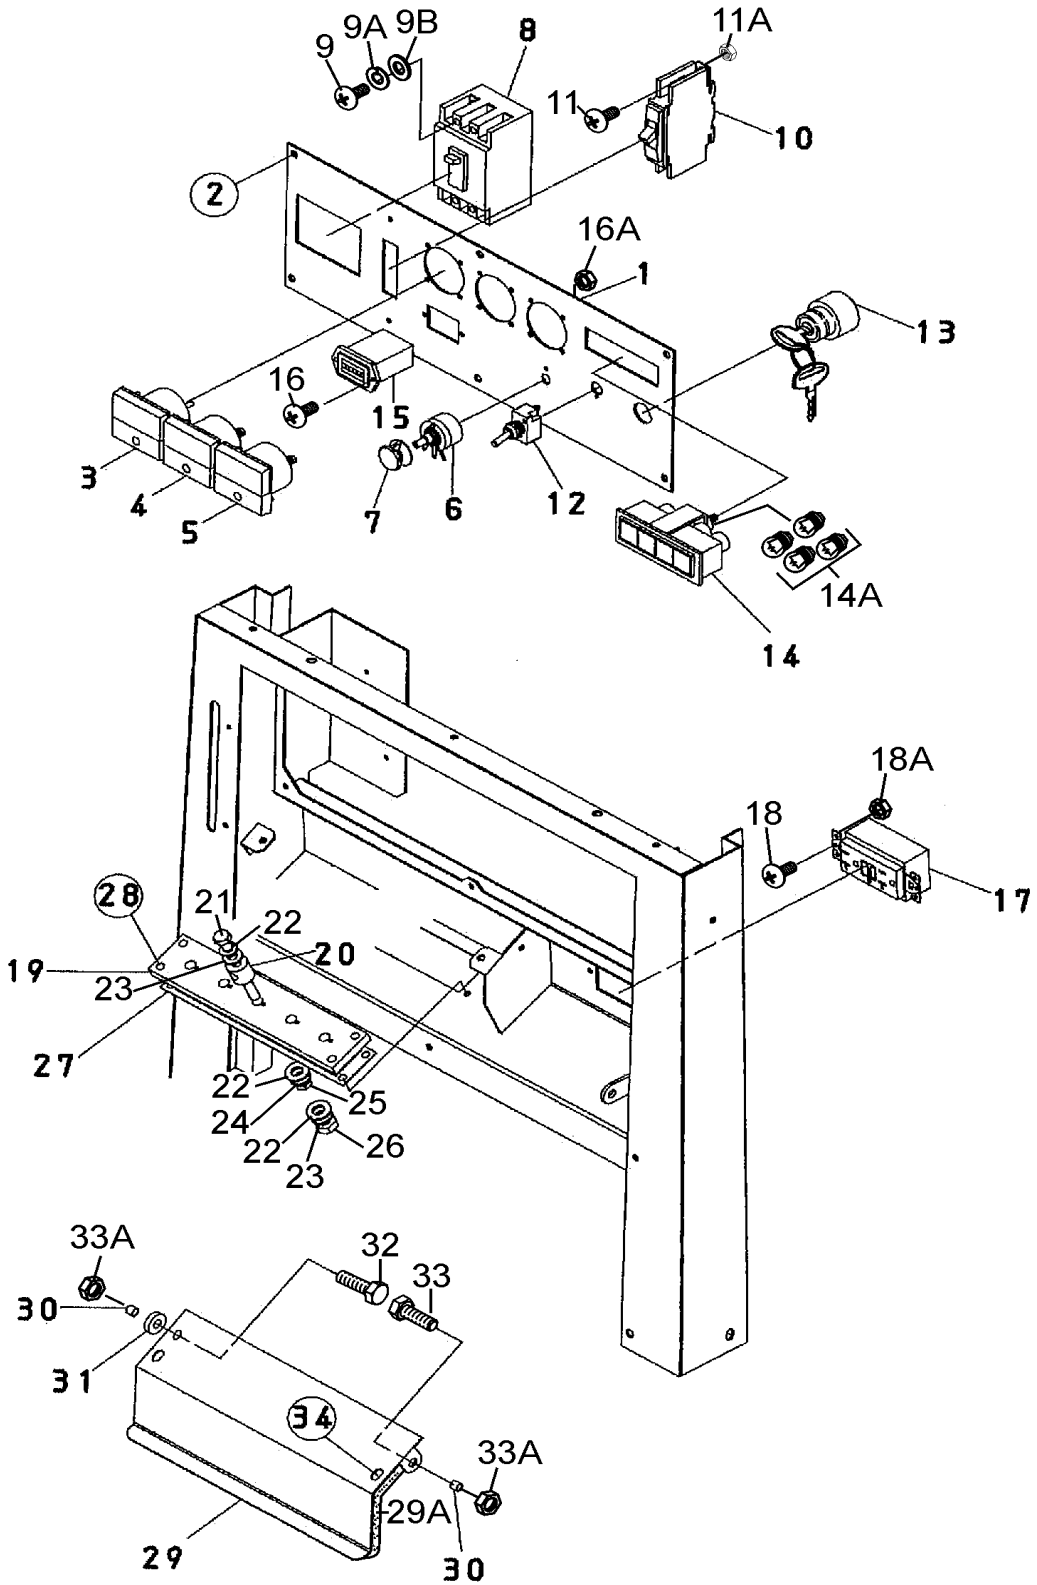

CONTROL PANEL ASSY.

CONTROL PANEL ASSY.

<u>NO.</u>	<u>PART NO.</u>	<u>PART NAME</u>	<u>QTY.</u>	<u>REMARKS</u>
1	A6511302602	CONTROL PANEL	1	
2	0021805012	MACHINE SCREW	6	
3	0601800455	FREQUENCY METER, 240V 45~65HZ	1	
4	Y0601805749	AC AMMETER, 0-30A	1	
5	0601800268	AC VOLTMETER, 0-300V	1	
6	0601840073	RHEOSTAT, VOLTAGE REG., 2W 1K OHM	1	
7	0601840100	KNOB.....	1.....	REPLACES P/N 0601840121
8	Y0601872601	CIRCUIT BREAKER, 3P 20 AMP	1	
9	0021004060	MACHINE SCREW	2	
9A	0040004000	WASHER, LOCK	2	
9B	58042	WASHER, FLAT	2.....	REPLACES P/N 0041204000
10	0601808803	CIRCUIT BREAKER, 1P 20 AMP	1	
11	Y6027404010	MACHINE SCREW	2	
11A	OEMAA8	HEX. NUT	2.....	REPLACES P/N 0207004000
12	0601830771	ENGINE SPEED SWITCH	1	
13	1628663602	STARTER SWITCH	1.....	REPLACES P/N 0602100077
14	0601810523	INDICATOR ASSY.	1	
14A	0601810830	BULB	4	
15	0601800682	HOUR METER	1	
16	0027403010	MACHINE SCREW	2	
16A	0207003000	HEX. NUT	2	
17	0601814013	RECEPTACLE	1	
18	0027104015	MACHINE SCREW	2	
18A	OEMAA8	HEX. NUT	2.....	REPLACES P/N 0207004000
19	A6231700004	SET BOARD, OUTPUT TERMINAL	1	
20	7811861004	OUTPUT TERMINAL	5	
21	0801830604	HEX. HEAD BOLT	5	
22	0040008000	WASHER, LOCK	15	
23	0041408000	WASHER, FLAT	10	
24	0401450080	WASHER, FLAT	5.....	REPLACES P/N 0041208000
25	020108060	HEX. NUT	5.....	REPLACES P/N 0039508000
26	020108060	HEX. NUT	5.....	REPLACES P/N 0030008000
27	A6234500004	RUBBER SEAL	1	
28	011606025	HEX. HEAD BOLT	4.....	REPLACES P/N 0017106025
29	A6237100604	COVER, OUTPUT TERMINAL	1	
29A	A6237400304	RUBBER SHEET	1	
30	0821800014	COLLAR.....	2.....	REPLACES P/N W0821800014
31	D9311200004	RUBBER WASHER	2	
32	011206020	HEX. HEAD BOLT	1.....	REPLACES P/N 0016906020
33	011206020	HEX. HEAD BOLT	1.....	REPLACES P/N 0016906020
33A	Y0207606000	HEX. NUT	1	
34	011106015	HEX. HEAD BOLT	2.....	REPLACES P/N 0016906015