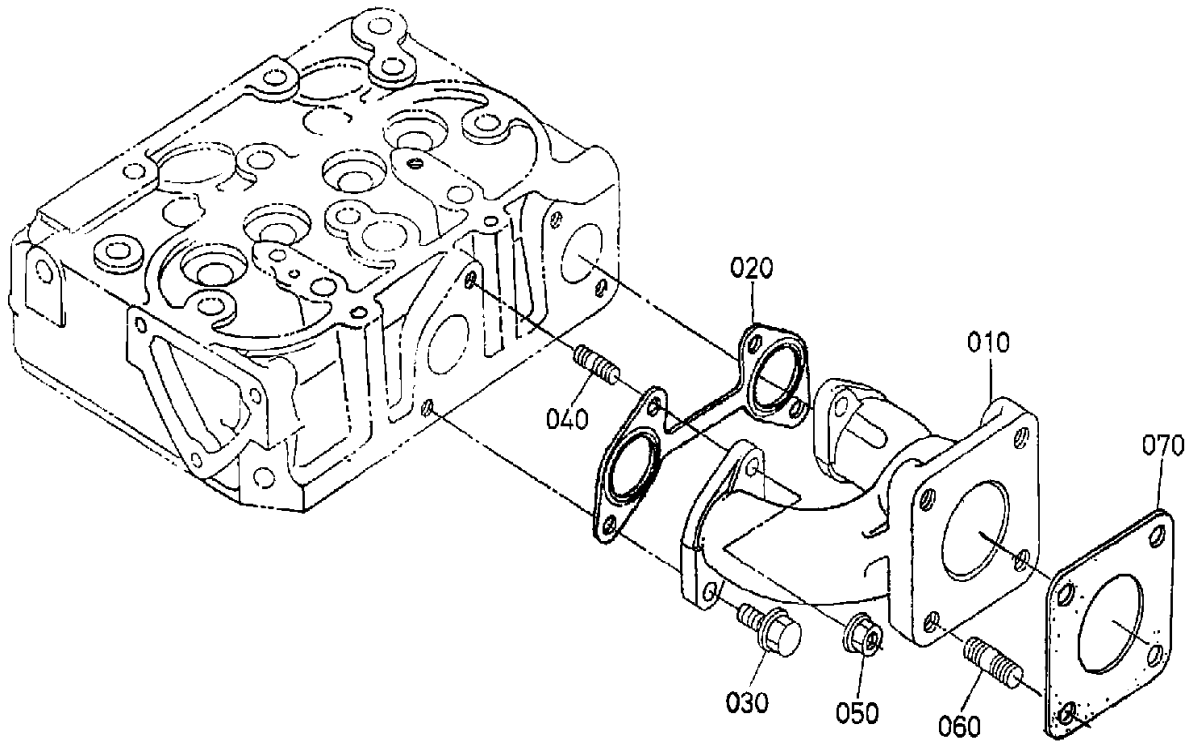

KUBOTA Z482-E4B ENGINE — EXHAUST MANIFOLD ASSY.

KUBOTA Z482-E4B ENGINE — EXHAUST MANIFOLD ASSY.

<u>NO.</u>	<u>PART NO.</u>	<u>PART NAME</u>	<u>QTY.</u>	<u>REMARKS</u>
010	1584112313	MANIFOLD, EXHAUST	1	
020	1685112360	GASKET, EX-MANIFOLD	1	
030	1J09091010	BOLT, UBS	2	
040	0151350620	BOLT, STUD	2	
050	0275650060	NUT, UBS	2	
060	0151350822	BOLT, STUD	4	
070	1526312370	GASKET, MUFFLER NA	1