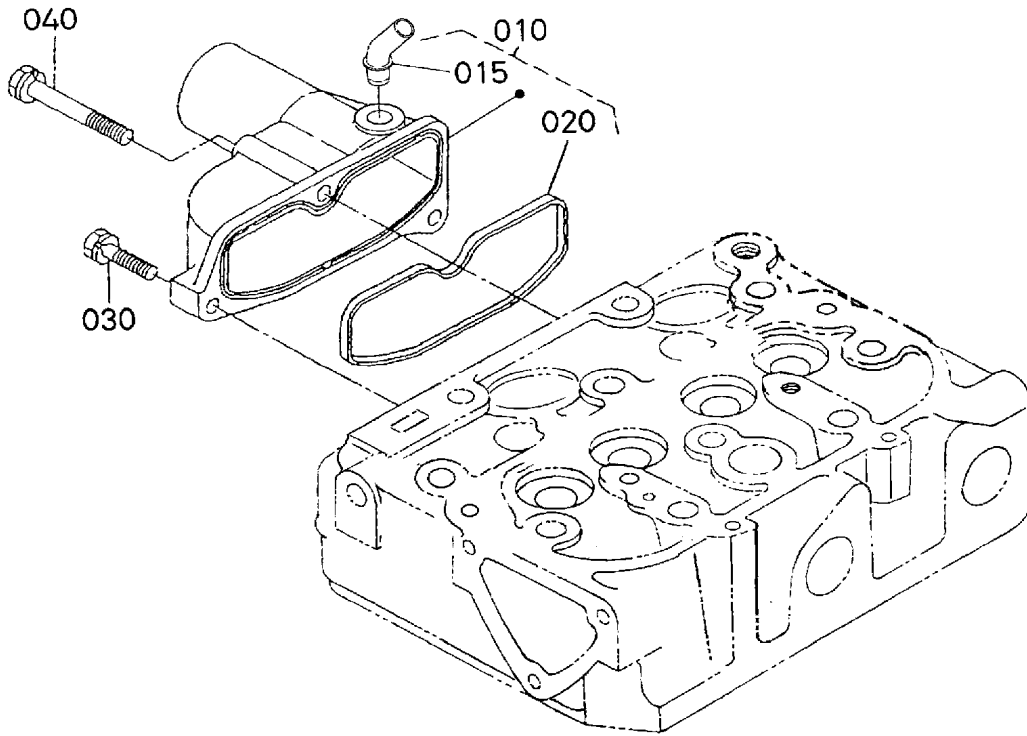

KUBOTA Z482-E4B ENGINE — INLET MANIFOLD ASSY.

KUBOTA Z482-E4B ENGINE — INLET MANIFOLD ASSY.

NO.	PART NO.	PART NAME	QTY.	REMARKS
010	1G95711772	MANIFOLD, INLET ASSY.....	1.....	INCLUDES ITEMS W/#
015#	1G95905550	PIPE BREATHER	1	
020#	1584111820	GASKET, IN-MANIFOLD	1	
030	0175450616	BOLT, FLANGE	2	
040	0102350645	BOLT, SEMS	1