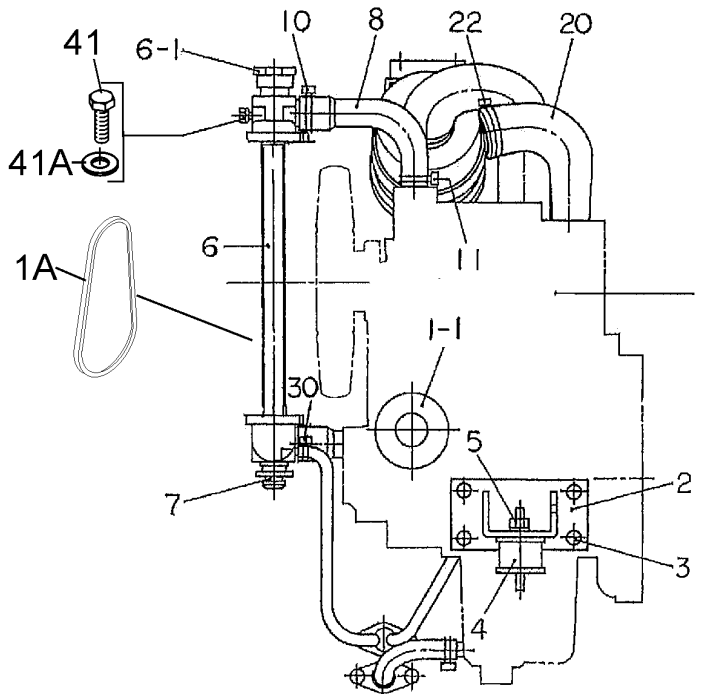

ENGINE AND RADIATOR ASSY.

ENGINE AND RADIATOR ASSY.

<u>NO.</u>	<u>PART NO.</u>	<u>PART NAME</u>	<u>QTY.</u>	<u>REMARKS</u>
1	A6924200084	ENGINE, KUBOTA Z482-E4B	1	
1-1	1585332435	CARTRIDGE, OIL FILTER	1	REPLACES P/N 0602041273
1A	1980572531	FAN BELT	1	REPLACES P/N 0602011477
2	8745112003A	ENGINE FOOT	2	REPLACES P/N 8745112003
3	Y0341110020	HEX. HEAD BOLT	8	
4	7085419004	RUBBER SUSPENSION	2	
5	021112140	HEX. NUT	2	REPLACES P/N 0207010000
6	0602012795	RADIATOR	1	
6-1	0602011079	CAP, RADIATOR	1	
7	B1312600004	MOUNT RUBBER	2	
8	A6311500004	RADIATOR HOSE	1	
9	A6311500103	RADIATOR HOSE	1	
10	0605515134	HOSE BAND	2	
11	0605515159	HOSE BAND	2	
12	1556211010	AIR CLEANER	1	REPLACES P/N 0602046265
12A	7000011221	ELEMENT, AIR CLEANER	1	REPLACES P/N 0602046374
13	3415013960	BAND, AIR CLEANER	1	REPLACES P/N 0602040575
13A	0222600340	RUBBER CUSHION	1	
14	011208030	HEX. HEAD BOLT	1	REPLACES P/N 0016908030
15	020108060	HEX, NUT	1	REPLACES P/N 0207008000
16	A6374200204	BRACKET, AIR CLEANER	1	
17	011008020	HEX. HEAD BOLT	2	REPLACES P/N 0016908020
18	011106015	HEX. HEAD BOLT	2	REPLACES P/N 0016906015
19	8742032003A	HOSE, AIR CLEANER	1	REPLACES P/N 8742032003
20	1612036203	HOSE, AIR CLEANER	1	
21	0605515006	HOSE BAND	1	
22	Y0605515115	HOSE BAND	2	
23	1622014103	DRAIN JOINT, WATER	1	
24	1502025103C	DRAIN JOINT, OIL	1	REPLACES P/N 1502025103
25	0802011104	PLUG	2	
26	0150000018	O-RING	2	
27	011106015	HEX. HEAD BOLT	4	REPLACES P/N 0016906015
28	0199900500	DRAIN HOSE	1	
29	0199900500	DRAIN HOSE	1	
30	0605515094	HOSE BAND	4	
31	A5321100204	DRAIN HOSE	1	
32	0605515132	HOSE BAND	2	
33	0802081403	RESERVE TANK	1	
34	0802081104	CAP, RESERVE TANK	1	
35	W1622082004	BRACKET, RESERVE TANK	1	
36	011606025	HEX. HEAD BOLT	1	REPLACES P/N 0016906025
37	011106015	HEX. HEAD BOLT	2	REPLACES P/N 0016906015
38	0199100215	HOSE	1	
39	0199900420	HOSE	1	
40	0605515094	HOSE BAND	2	
41	Y0016906035	HEX. HEAD BOLT	2	
41A	Y0047006020	WASHER	2