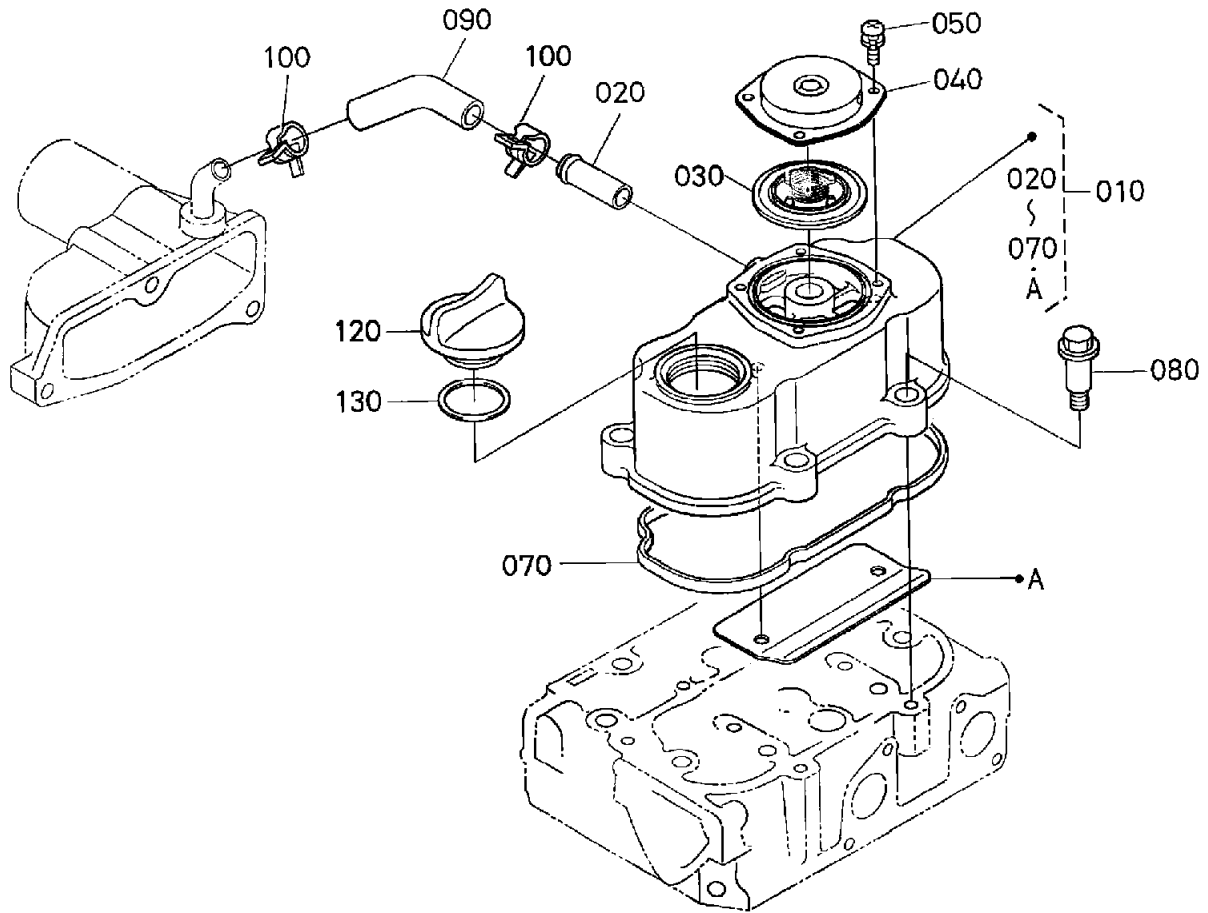

KUBOTA Z482-E4B ENGINE — GEAR CASE ASSY.

NO.	PART NO.	PART NAME	QTY.	REMARKS
010	1E05104024	COMP. CASE, GEAR.....	1.....	INCLUDES ITEMS W/$
020$	1552196030	PLUG	2	
030$	1584156280	PIN, START SPRING	1	
050	1687104130	GASKET, GEAR CASE	1	
060	0175450616	BOLT, FLANGE	1	
070	0102350650	BOLT, SEMS	8	
080	1584191010	BOLT	5	
090	0102350670	BOLT, SEMS	1	
100	0102350675	BOLT, SEMS	1	
110	1524132290	JOINT, PIPE	1	
120	1584194010	WASHER, FLAT	1	
130	1587704140	SEAL, OIL.....	1.....	S/N 4DPZ999 AND BELOW
130	1J09404140	SEAL, OIL.....	1.....	S/N 4DQ0001 AND ABOVE
150	1685136950	SPRING	1	
160	1584136930	SEAT, VALVE	1	
170	0771503211	BALL	1	
180	1584633110	FLANGE, OIL FILLER	1	
190	1381133140	PLUG, OIL FILLER	1	
200	0481706230	O-RING	1	
210	1946188132	GASKET, H/M GEAR CASE	1	
220	1522188210	STUD	3	
230	0205650060	HEX NUT	3	
240	0451250060	WASHER, SPRING LOCK	3	

KUBOTA Z482-E4B ENGINE — HEAD COVER ASSY.