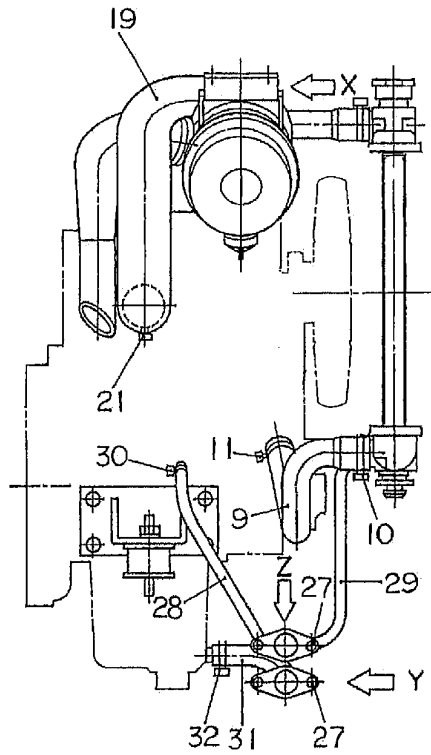

ENGINE AND RADIATOR ASSY.

ENGINE AND RADIATOR ASSY.

<u>NO.</u>	<u>PART NO.</u>	<u>PART NAME</u>	<u>QTY.</u>	<u>REMARKS</u>
1	A6924200084	ENGINE, KUBOTA Z482-E4B	1	
1-1	1585332435	CARTRIDGE, OIL FILTER	1	REPLACES P/N 0602041273
1A	1980572531	FAN BELT	1	REPLACES P/N 0602011477
2	8745112003A	ENGINE FOOT	2	REPLACES P/N 8745112003
3	Y0341110020	HEX. HEAD BOLT	8	
4	7085419004	RUBBER SUSPENSION	2	
5	021112140	HEX. NUT	2	REPLACES P/N 0207010000
6	0602012795	RADIATOR	1	
6-1	0602011079	CAP, RADIATOR	1	
7	B1312600004	MOUNT RUBBER	2	
8	A6311500004	RADIATOR HOSE	1	
9	A6311500103	RADIATOR HOSE	1	
10	0605515134	HOSE BAND	2	
11	0605515159	HOSE BAND	2	
12	1556211010	AIR CLEANER	1	REPLACES P/N 0602046265
12A	7000011221	ELEMENT, AIR CLEANER	1	REPLACES P/N 0602046374
13	3415013960	BAND, AIR CLEANER	1	REPLACES P/N 0602040575
13A	0222600340	RUBBER CUSHION	1	
14	011208030	HEX. HEAD BOLT	1	REPLACES P/N 0016908030
15	020108060	HEX, NUT	1	REPLACES P/N 0207008000
16	A6374200204	BRACKET, AIR CLEANER	1	
17	011008020	HEX. HEAD BOLT	2	REPLACES P/N 0016908020
18	011106015	HEX. HEAD BOLT	2	REPLACES P/N 0016906015
19	8742032003A	HOSE, AIR CLEANER	1	REPLACES P/N 8742032003
20	1612036203	HOSE, AIR CLEANER	1	
21	0605515006	HOSE BAND	1	
22	Y0605515115	HOSE BAND	2	
23	1622014103	DRAIN JOINT, WATER	1	
24	1502025103C	DRAIN JOINT, OIL	1	REPLACES P/N 1502025103
25	0802011104	PLUG	2	
26	0150000018	O-RING	2	
27	011106015	HEX. HEAD BOLT	4	REPLACES P/N 0016906015
28	0199900500	DRAIN HOSE	1	
29	0199900500	DRAIN HOSE	1	
30	0605515094	HOSE BAND	4	
31	A5321100204	DRAIN HOSE	1	
32	0605515132	HOSE BAND	2	
33	0802081403	RESERVE TANK	1	
34	0802081104	CAP, RESERVE TANK	1	
35	W1622082004	BRACKET, RESERVE TANK	1	
36	011606025	HEX. HEAD BOLT	1	REPLACES P/N 0016906025
37	011106015	HEX. HEAD BOLT	2	REPLACES P/N 0016906015
38	0199100215	HOSE	1	
39	0199900420	HOSE	1	
40	0605515094	HOSE BAND	2	
41	Y0016906035	HEX. HEAD BOLT	2	
41A	Y0047006020	WASHER	2