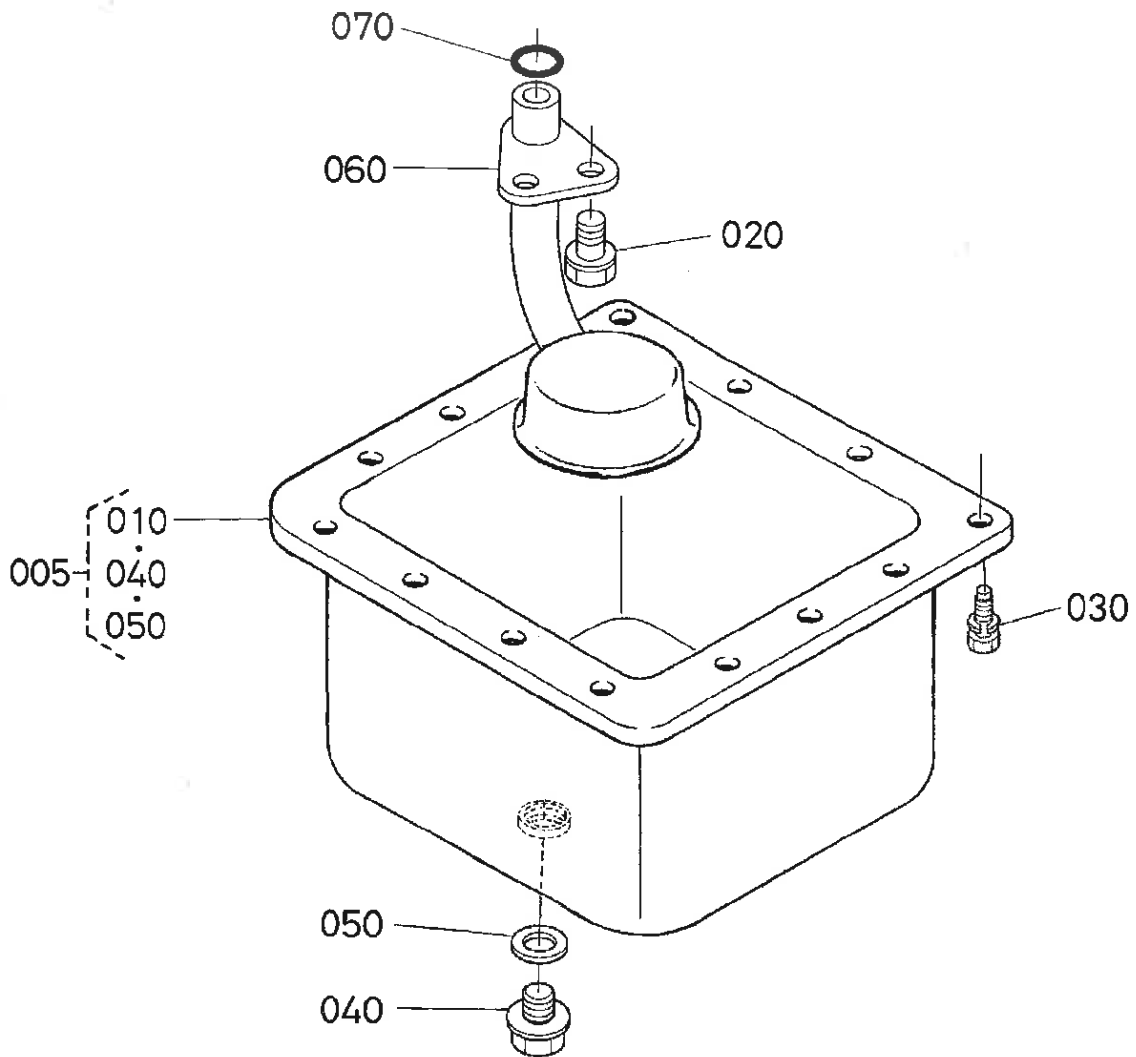

KUBOTA Z482-E4B ENGINE — OIL PAN ASSY.

KUBOTA Z482-E4B ENGINE — OIL PAN ASSY.

<u>NO.</u>	<u>PART NO.</u>	<u>PART NAME</u>	<u>QTY.</u>	<u>REMARKS</u>
005	1756101600	KIT, OIL PAN.....	1.....	INCLUDES ITEMS W/$
010$	1756101505	COMP. OIL PAN	1	
020	0112350814	BOLT, SEMS	1	
030	0102350612	BOLT, SEMS	14	
040$	1570733750	PLUG, DRAIN	1	
050$	1626596670	GASKET, PAN OIL	1	
060	1685132110	FILTER, OIL	1	
070	0481400160	O-RING	1