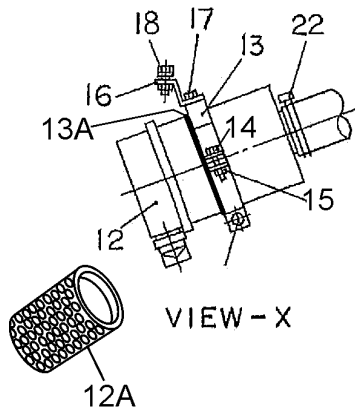

ENGINE AND RADIATOR ASSY.

ENGINE AND RADIATOR ASSY.

<u>NO.</u>	<u>PART NO.</u>	<u>PART NAME</u>	<u>QTY.</u>	<u>REMARKS</u>
1	A6924200084	ENGINE, KUBOTA Z482-E4B	1	
1-1	1585332435	CARTRIDGE, OIL FILTER	1	REPLACES P/N 0602041273
1A	1980572531	FAN BELT	1	REPLACES P/N 0602011477
2	8745112003A	ENGINE FOOT	2	REPLACES P/N 8745112003
3	Y0341110020	HEX. HEAD BOLT	8	
4	7085419004	RUBBER SUSPENSION	2	
5	021112140	HEX. NUT	2	REPLACES P/N 0207010000
6	0602012795	RADIATOR	1	
6-1	0602011079	CAP, RADIATOR	1	
7	B1312600004	MOUNT RUBBER	2	
8	A6311500004	RADIATOR HOSE	1	
9	A6311500103	RADIATOR HOSE	1	
10	0605515134	HOSE BAND	2	
11	0605515159	HOSE BAND	2	
12	1556211010	AIR CLEANER	1	REPLACES P/N 0602046265
12A	7000011221	ELEMENT, AIR CLEANER	1	REPLACES P/N 0602046374
13	3415013960	BAND, AIR CLEANER	1	REPLACES P/N 0602040575
13A	0222600340	RUBBER CUSHION	1	
14	011208030	HEX. HEAD BOLT	1	REPLACES P/N 0016908030
15	020108060	HEX, NUT	1	REPLACES P/N 0207008000
16	A6374200204	BRACKET, AIR CLEANER	1	
17	011008020	HEX. HEAD BOLT	2	REPLACES P/N 0016908020
18	011106015	HEX. HEAD BOLT	2	REPLACES P/N 0016906015
19	8742032003A	HOSE, AIR CLEANER	1	REPLACES P/N 8742032003
20	1612036203	HOSE, AIR CLEANER	1	
21	0605515006	HOSE BAND	1	
22	Y0605515115	HOSE BAND	2	
23	1622014103	DRAIN JOINT, WATER	1	
24	1502025103C	DRAIN JOINT, OIL	1	REPLACES P/N 1502025103
25	0802011104	PLUG	2	
26	0150000018	O-RING	2	
27	011106015	HEX. HEAD BOLT	4	REPLACES P/N 0016906015
28	0199900500	DRAIN HOSE	1	
29	0199900500	DRAIN HOSE	1	
30	0605515094	HOSE BAND	4	
31	A5321100204	DRAIN HOSE	1	
32	0605515132	HOSE BAND	2	
33	0802081403	RESERVE TANK	1	
34	0802081104	CAP, RESERVE TANK	1	
35	W1622082004	BRACKET, RESERVE TANK	1	
36	011606025	HEX. HEAD BOLT	1	REPLACES P/N 0016906025
37	011106015	HEX. HEAD BOLT	2	REPLACES P/N 0016906015
38	0199100215	HOSE	1	
39	0199900420	HOSE	1	
40	0605515094	HOSE BAND	2	
41	Y0016906035	HEX. HEAD BOLT	2	
41A	Y0047006020	WASHER	2