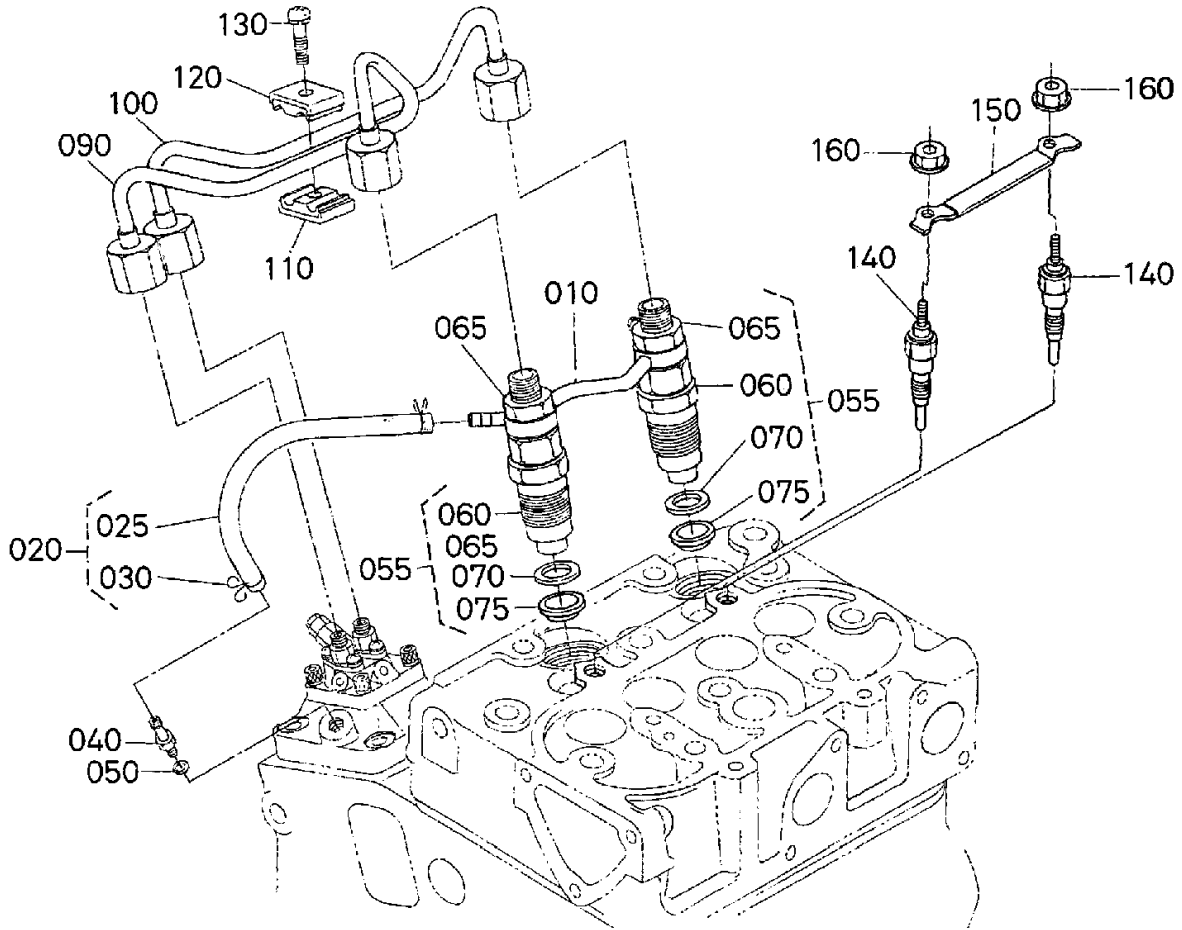

KUBOTA Z482-E4B ENGINE — NOZZLE HOLDER AND GLOW PLUG ASSY.

KUBOTA Z482-E4B ENGINE — NOZZLE HOLDER AND GLOW PLUG ASSY.

<u>NO.</u>	<u>PART NO.</u>	<u>PART NAME</u>	<u>QTY.</u>	<u>REMARKS</u>
010	1585242502	PIPE ASSY., OVER FLOW	1	
020	1584142500	PIPE ASSY., OVER FLOW	1.....	INCLUDES ITEMS W/#
025#	1584142520	PIPE, FUEL OVER FLOW	1	
030#	1497142750	CLIP, PIPE	2	
040	1584151360	SCREW, AIR BLEEDER	1	
050	1560196650	GASKET	1	
055	1687153904	HOLDER, NOZZLE KIT	2.....	INCLUDES ITEMS W/$
060$	1687153002	HOLDER, NOZZLE ASSY.	2	
065$	1G82692032	NUT	2	
070$	1584153622	GASKET	2	
075$	1907753650	SEAL, HEAT	2	
090	1G68653710	PIPE, INJECTION	1	
100	1G68653720	PIPE, INJECTION	1	
110	1584153850	CLAMP, PIPE	1	
120	1584153860	CLAMP, PIPE	1	
130	0302450520	SCREW, SEMS PAN HEAD	1	
140	1G67965512	PLUG, GLOW	2	
150	1685165560	CORD, GLOW PLUG	1	
160	0276150040	NUT, FLANGE	2