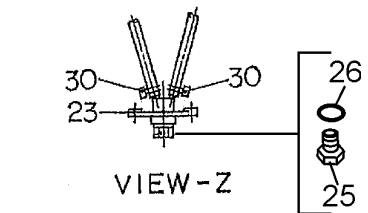

ENGINE AND RADIATOR ASSY.

ENGINE AND RADIATOR ASSY.

<u>NO.</u>	<u>PART NO.</u>	<u>PART NAME</u>	<u>QTY.</u>	<u>REMARKS</u>
1	A6924200084	ENGINE, KUBOTA Z482-E4B	1	
1-1	1585332435	CARTRIDGE, OIL FILTER	1	REPLACES P/N 0602041273
1A	1980572531	FAN BELT	1	REPLACES P/N 0602011477
2	8745112003A	ENGINE FOOT	2	REPLACES P/N 8745112003
3	Y0341110020	HEX. HEAD BOLT	8	
4	7085419004	RUBBER SUSPENSION	2	
5	021112140	HEX. NUT	2	REPLACES P/N 0207010000
6	0602012795	RADIATOR	1	
6-1	0602011079	CAP, RADIATOR	1	
7	B1312600004	MOUNT RUBBER	2	
8	A6311500004	RADIATOR HOSE	1	
9	A6311500103	RADIATOR HOSE	1	
10	0605515134	HOSE BAND	2	
11	0605515159	HOSE BAND	2	
12	1556211010	AIR CLEANER	1	REPLACES P/N 0602046265
12A	7000011221	ELEMENT, AIR CLEANER	1	REPLACES P/N 0602046374
13	3415013960	BAND, AIR CLEANER	1	REPLACES P/N 0602040575
13A	0222600340	RUBBER CUSHION	1	
14	011208030	HEX. HEAD BOLT	1	REPLACES P/N 0016908030
15	020108060	HEX, NUT	1	REPLACES P/N 0207008000
16	A6374200204	BRACKET, AIR CLEANER	1	
17	011008020	HEX. HEAD BOLT	2	REPLACES P/N 0016908020
18	011106015	HEX. HEAD BOLT	2	REPLACES P/N 0016906015
19	8742032003A	HOSE, AIR CLEANER	1	REPLACES P/N 8742032003
20	1612036203	HOSE, AIR CLEANER	1	
21	0605515006	HOSE BAND	1	
22	Y0605515115	HOSE BAND	2	
23	1622014103	DRAIN JOINT, WATER	1	
24	1502025103C	DRAIN JOINT, OIL	1	REPLACES P/N 1502025103
25	0802011104	PLUG	2	
26	0150000018	O-RING	2	
27	011106015	HEX. HEAD BOLT	4	REPLACES P/N 0016906015
28	0199900500	DRAIN HOSE	1	
29	0199900500	DRAIN HOSE	1	
30	0605515094	HOSE BAND	4	
31	A5321100204	DRAIN HOSE	1	
32	0605515132	HOSE BAND	2	
33	0802081403	RESERVE TANK	1	
34	0802081104	CAP, RESERVE TANK	1	
35	W1622082004	BRACKET, RESERVE TANK	1	
36	011606025	HEX. HEAD BOLT	1	REPLACES P/N 0016906025
37	011106015	HEX. HEAD BOLT	2	REPLACES P/N 0016906015
38	0199100215	HOSE	1	
39	0199900420	HOSE	1	
40	0605515094	HOSE BAND	2	
41	Y0016906035	HEX. HEAD BOLT	2	
41A	Y0047006020	WASHER	2