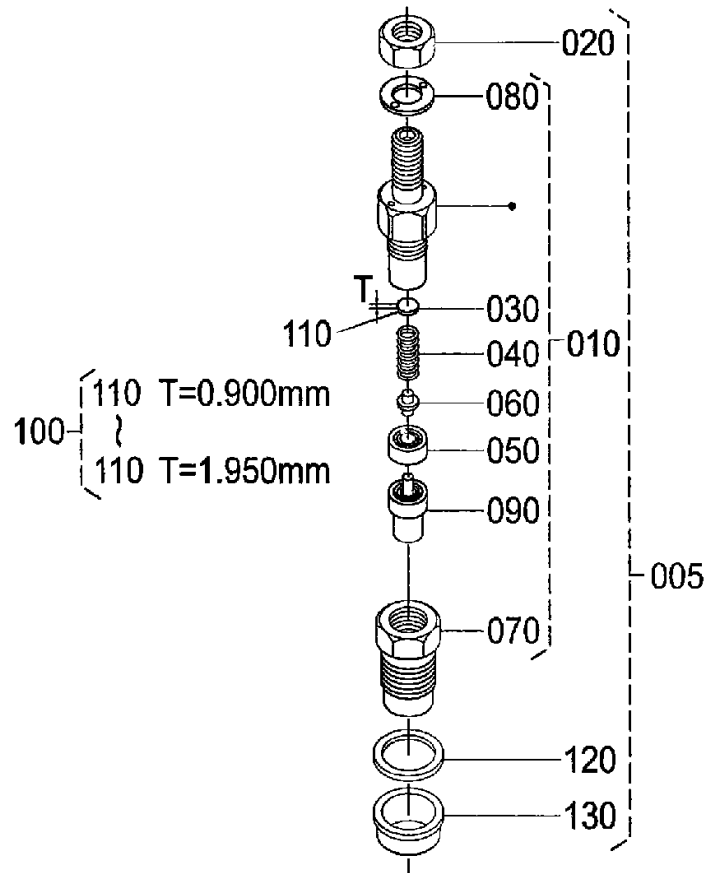

KUBOTA Z482-E4B ENGINE — NOZ. HOLD. COM. ASSY. CONT'D.