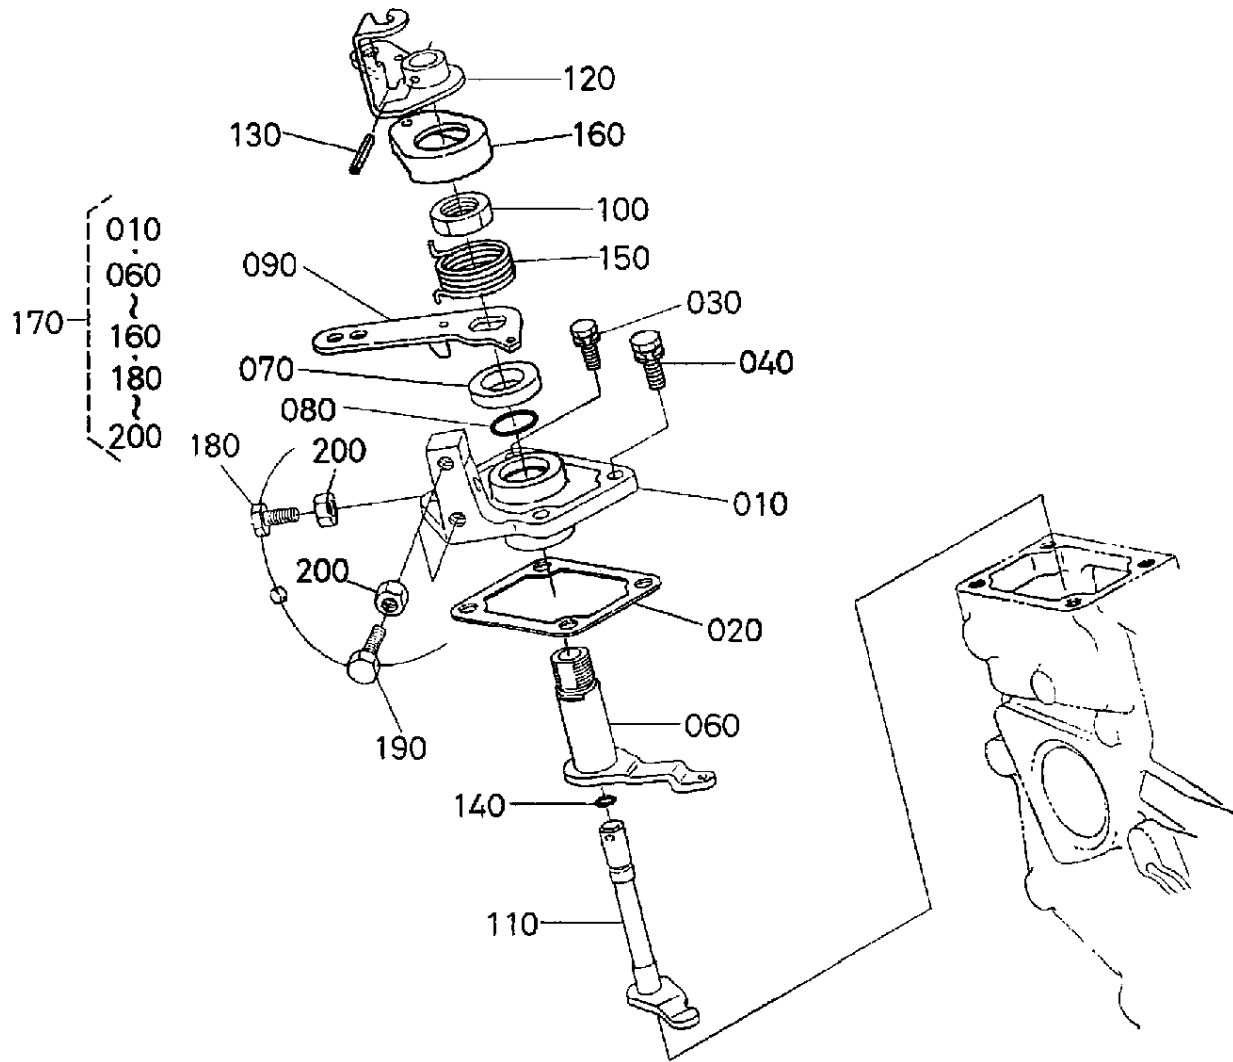

KUBOTA Z482-E4B ENGINE — INJECTION PUMP ASSY.

<u>NO.</u>	<u>PART NO.</u>	<u>PART NAME</u>	<u>QTY.</u>	<u>REMARKS</u>
010	1754851014	PUMP ASSY., INJECTION	1.....	INCLUDES ITEMS W/#
020	1G68952200	SHIM, INJECTION PUMP, 0.175MM	1	
020	1600152090	SHIM, INJECTION PUMP, 0.200MM	1	
020	1600152110	SHIM, INJECTION PUMP, 0.250MM	1	
025	1600152120	SHIM, INJECTION PUMP, 0.300MM	1	
025	1G68952160	SHIM, INJECTION PUMP, 0.350MM	1	
030	1687191060	SCREW, HEX SOCKET HEAD CAP	3	
040	1584191500	STUD	1	
050	1584192320	NUT, CAP	1	
060	0451250060	WASHER, SPRING LOCK	1	
070	1584195680	JOINT	1	
080	1526342010	PIPE, FUEL ASSY.....	1.....	INCLUDES ITEMS W/$
090$	1491142750	CLIP, PIPE	2	
095$	6659154250	SPRING, PIPE PROTECT	1	
100#	1584151320	SCREW, ROOF CANOPY	1	
110#	1584196650	GASKET	2	
120#	1584151350	SCREW, AIR BLEEDER	1	
130#	1584196660	GASKET	1	

KUBOTA Z482-E4B ENGINE — SPEED CONTROL PLATE ASSY.