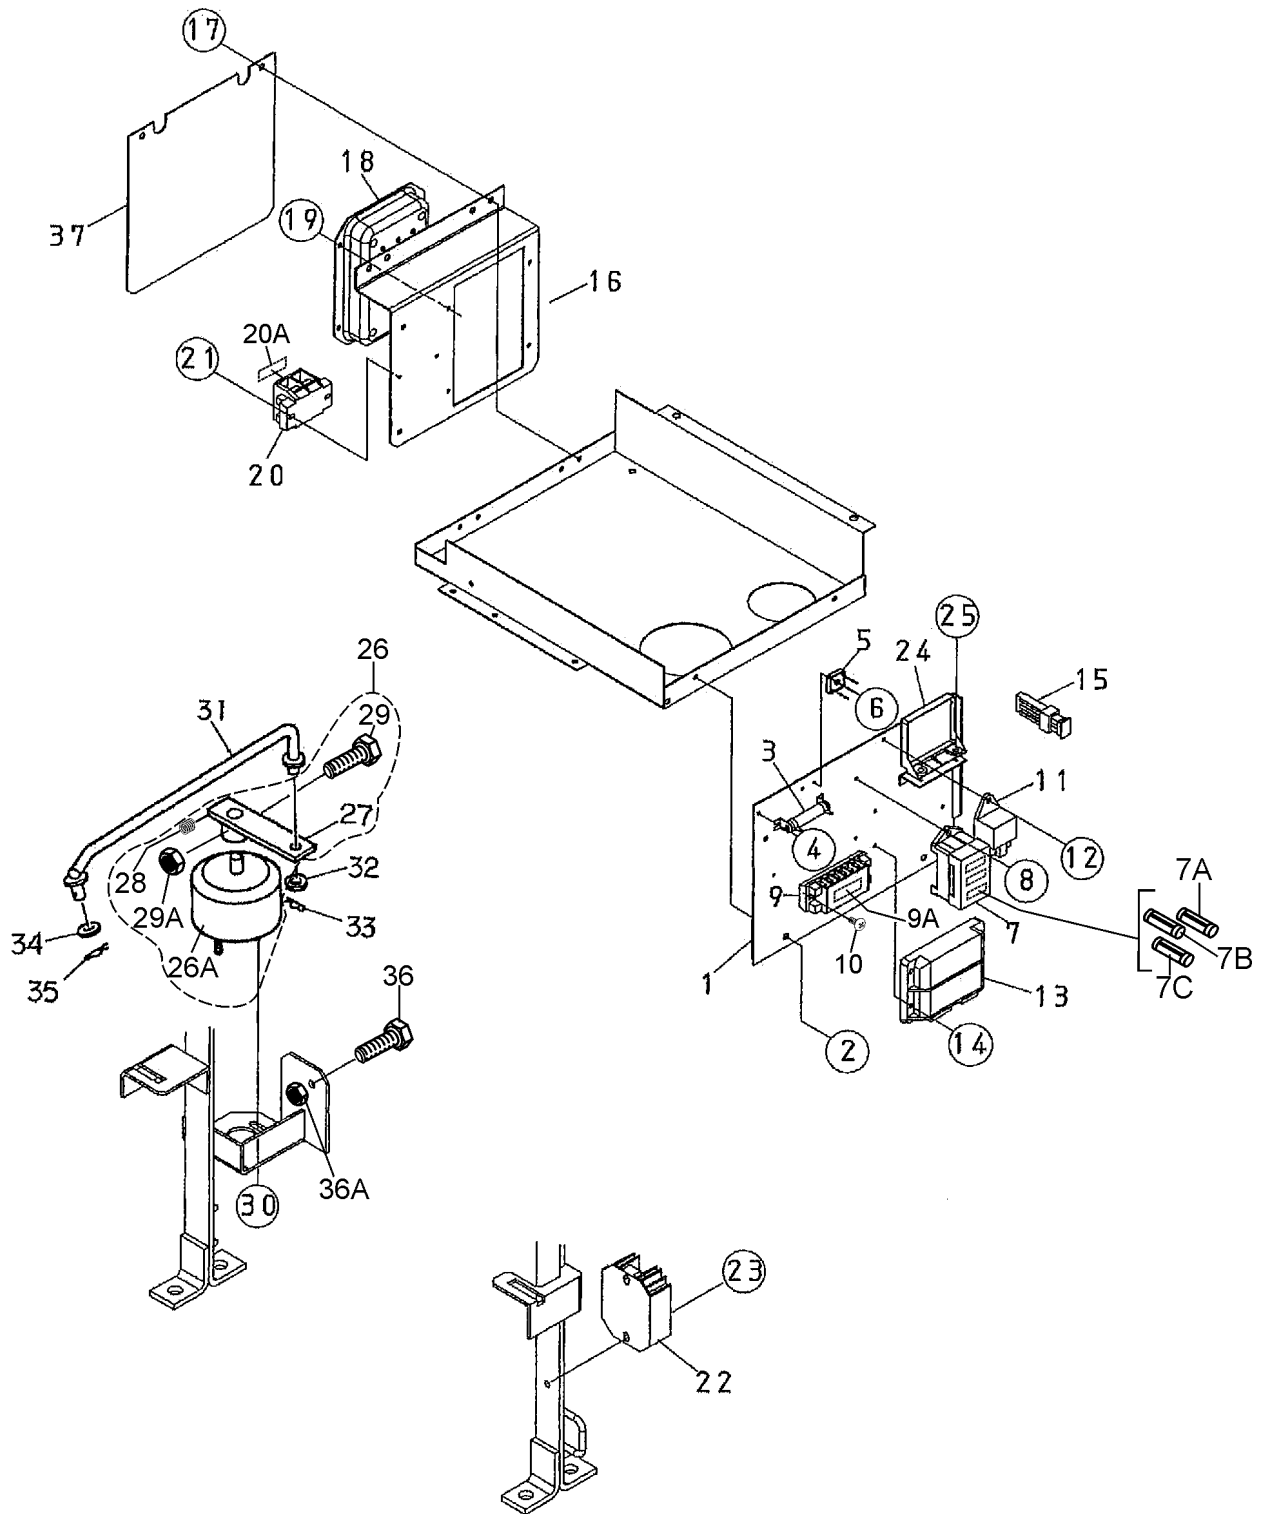

ELECTRIC PARTS ASSY.

ELECTRIC PARTS ASSY.

<u>NO.</u>	<u>PART NO.</u>	<u>PART NAME</u>	<u>QTY.</u>	<u>REMARKS</u>
1	A6261500803	BRACKET, ELECTRIC PARTS	1	
2	011106015	HEX. HEAD BOLT	4	REPLACES P/N 0017106015
3	0601842347	RESISTOR, 20W 30 OHM	1	
4	0027104012	MACHINE SCREW	2	
5	0601823204	RECTIFIER	1	
6	0027103020	MACHINE SCREW	1	
7	B0352500104	FUSE BOX	1	
7A	0601806642	FUSE, 5A	4	
7B	0601806643	FUSE, 15A	2	
7C	0601806644	FUSE, 30A	2	
8	0027105020	MACHINE SCREW	2	
9	0601815759	TERMINAL BOARD	1	
9A	W8540613504	DECAL	1	
10	0027104020	MACHINE SCREW	2	
11	1569465990	TIMER.....	1	REPLACES P/N 0602201273
12	0027105015	MACHINE SCREW	1	
13	1747260604	EMERGENCY UNIT	1	REPLACES P/N 0602200475
14	0027105025	MACHINE SCREW	4	
15	0601806640	FUSE, 65A	2	
16	A6261500903	BRACKET, ELECTRIC PARTS	1	
17	011106015	HEX. HEAD BOLT	2	REPLACES P/N 0017106015
18	0601820660	AUTOMATIC VOLTAGE REGULATOR	1	
19	0027105015	MACHINE SCREW	4	
20	0601815779	TERMINAL BOARD	1	
20A	W8540613604	DECAL	1	
21	0027104020	MACHINE SCREW	2	
22	1584464600	REGULATOR	1	REPLACES P/N 0602201378
23	0017106035	HEX. HEAD BOLT	2	
24	0601823857	SLOW DOWN	1	
25	0027105015	MACHINE SCREW	2	
26	W1992639003	SOLENOID ASSY.	1	INCLUDES ITEMS W/%
26A%	1622636103Z	ROTARY SOLENOID	1	REPLACES P/N 1620150404
27%	1992636004	ARM, SOLENOID	1	
28%	0050403020	SPRING PIN	1	
29%	011606025	HEX. HEAD BOLT	1	REPLACES P/N 0010106025
29A%	020106050	HEX. NUT	1	REPLACES P/N 0030006000
30	0023706000	HEX. NUT	2	REPLACES P/N 0207206000
31	A6355300304	GOVERNOR ROD	1	
32	031108160	WASHER, FLAT	1	REPLACES P/N 0041608000
33	0605010503	SNAP PIN	1	
34	0042806000	WASHER, FLAT	1	
35	505015300	SNAP PIN	1	REPLACES P/N 0605010502
36	0010108050	HEX HEAD BOLT	1	
36A	020108060	HEX. NUT	1	REPLACES P/N 0207008000
37	A6261700604	COVER	1