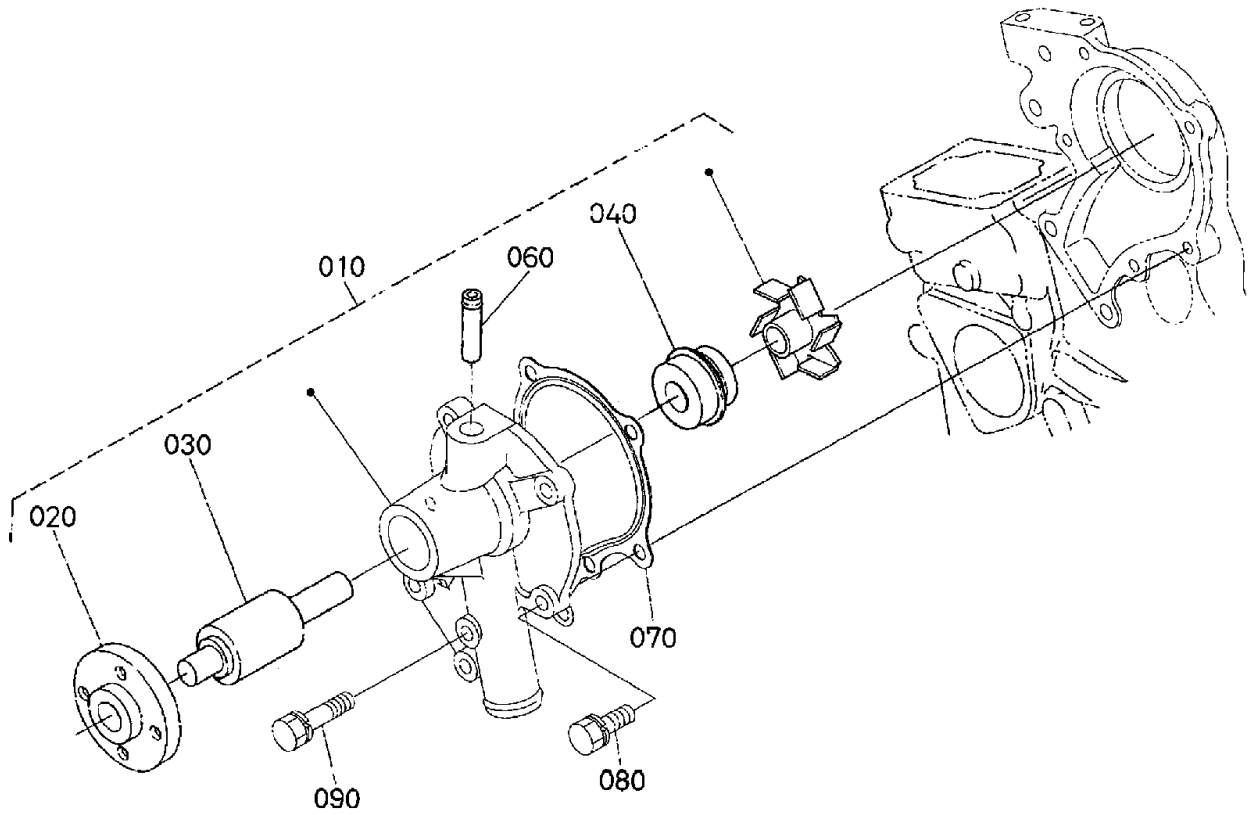

KUBOTA Z482-E4B ENGINE — WATER FLANGE AND THERMOSTAT ASSY.

<u>NO.</u>	<u>PART NO.</u>	<u>PART NAME</u>	<u>QTY.</u>	<u>REMARKS</u>
010	1687572704	COMP. FLANGE, WATER	1.....	INCLUDES ITEMS W/$
020$	1624173370	PIPE, WATER RETURN	1	
030	1584172923	GASKET, WATER FLANGE	1	
040	0102350616	BOLT, SEMS	2	
050	0102350650	BOLT, SEMS	1	
060	1685173350	PIPE, WATER RETURN	1	
070	1G68773362	CLAMP, HOSE	2	
080	1553173014	THERMOSTAT ASSY.	1	
090	1584173260	COVER, THERMOSTAT	1	
100	1685173270	GASKET, THERMOSTAT	1	
110	0102350622	BOLT, SEMS	2	
120	1753883040	SWITCH, THERMOSTAT	1	

KUBOTA Z482-E4B ENGINE — WATER PUMP ASSY.