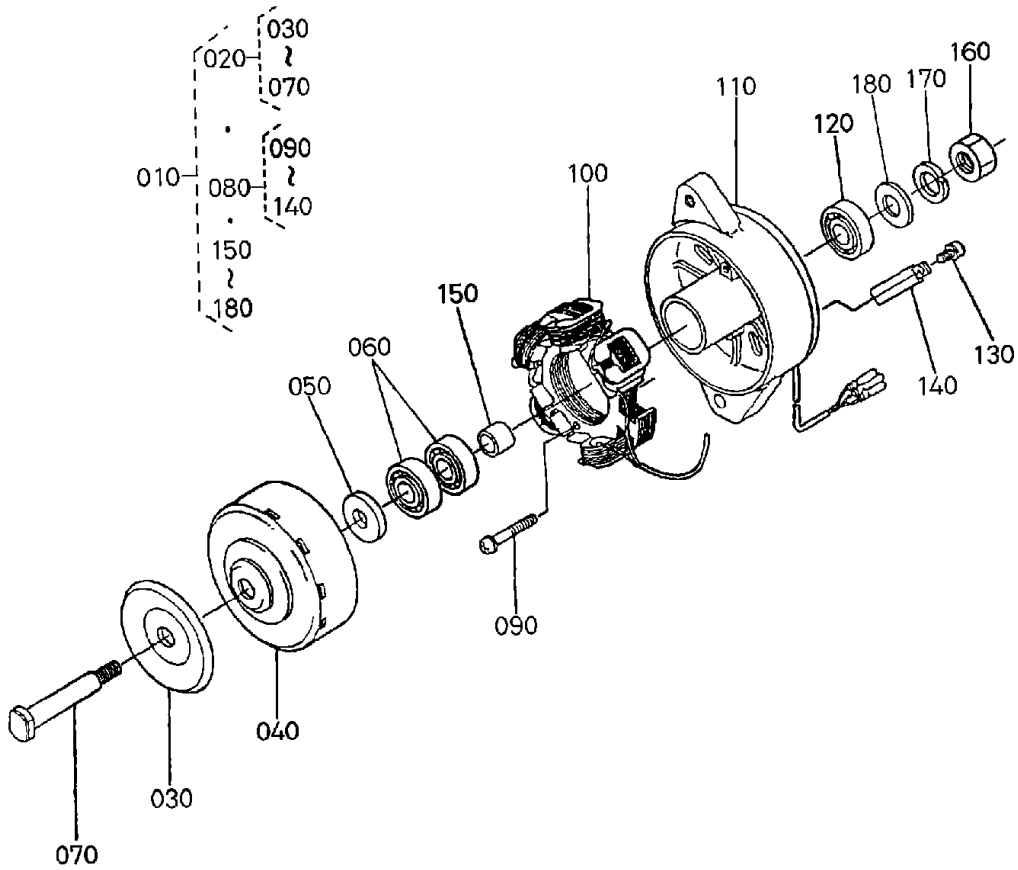

KUBOTA Z482-E4B ENGINE — DYNAMO AND PULLEY ASSY.

NO.	PART NO.	PART NAME	QTY.	REMARKS
010	1753164012	DYNAMO ASSY.	1	
020	1259964420	STAY, DYNAMO	1	
030	1687191030	BOLT	1	
040	0115350855	HEX, BOLT	1	
050	0401350080	WASHER, FLAT	2	
060	0215650080	HEX, NUT	1	
070	0451250080	WASHER, SPRING LOCK	1	
090	0102350616	BOLT, SEMS	2	
130	1685174280	PULLEY, FAN DRIVE	1	
140	1588191030	BOLT	1	
150	1980572530	BELT, FAN	1	

KUBOTA Z482-E4B ENGINE — DYNAMO COMPONENTS ASSY.