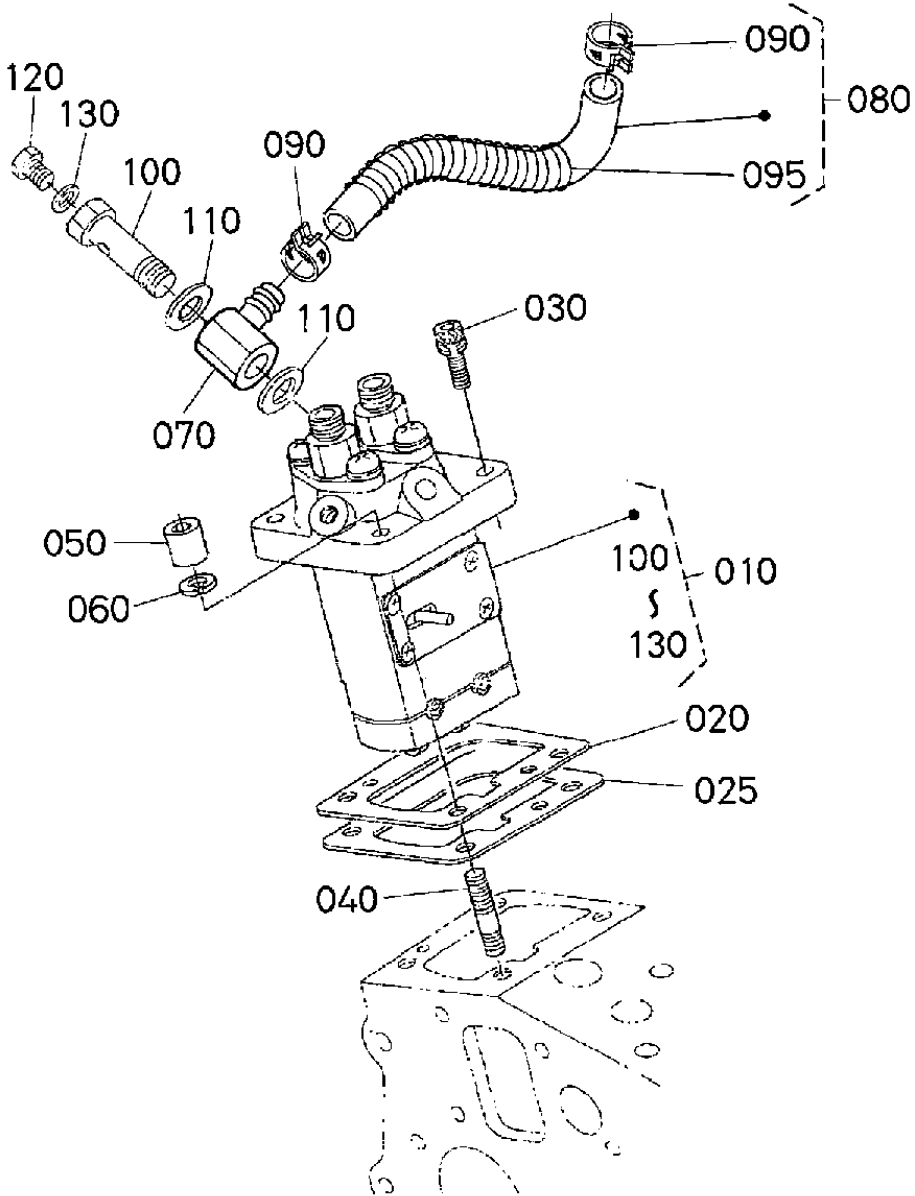

KUBOTA Z482-E4B ENGINE — INJECTION PUMP ASSY.

KUBOTA Z482-E4B ENGINE — INJECTION PUMP ASSY.

<u>NO.</u>	<u>PART NO.</u>	<u>PART NAME</u>	<u>QTY.</u>	<u>REMARKS</u>
010	1754851014	PUMP ASSY., INJECTION	1.....	INCLUDES ITEMS W/#
020	1G68952200	SHIM, INJECTION PUMP, 0.175MM	1	
020	1600152090	SHIM, INJECTION PUMP, 0.200MM	1	
020	1600152110	SHIM, INJECTION PUMP, 0.250MM	1	
025	1600152120	SHIM, INJECTION PUMP, 0.300MM	1	
025	1G68952160	SHIM, INJECTION PUMP, 0.350MM	1	
030	1687191060	SCREW, HEX SOCKET HEAD CAP	3	
040	1584191500	STUD	1	
050	1584192320	NUT, CAP	1	
060	0451250060	WASHER, SPRING LOCK	1	
070	1584195680	JOINT	1	
080	1526342010	PIPE, FUEL ASSY.....	1.....	INCLUDES ITEMS W/$
090$	1491142750	CLIP, PIPE	2	
095$	6659154250	SPRING, PIPE PROTECT	1	
100#	1584151320	SCREW, ROOF CANOPY	1	
110#	1584196650	GASKET	2	
120#	1584151350	SCREW, AIR BLEEDER	1	
130#	1584196660	GASKET	1