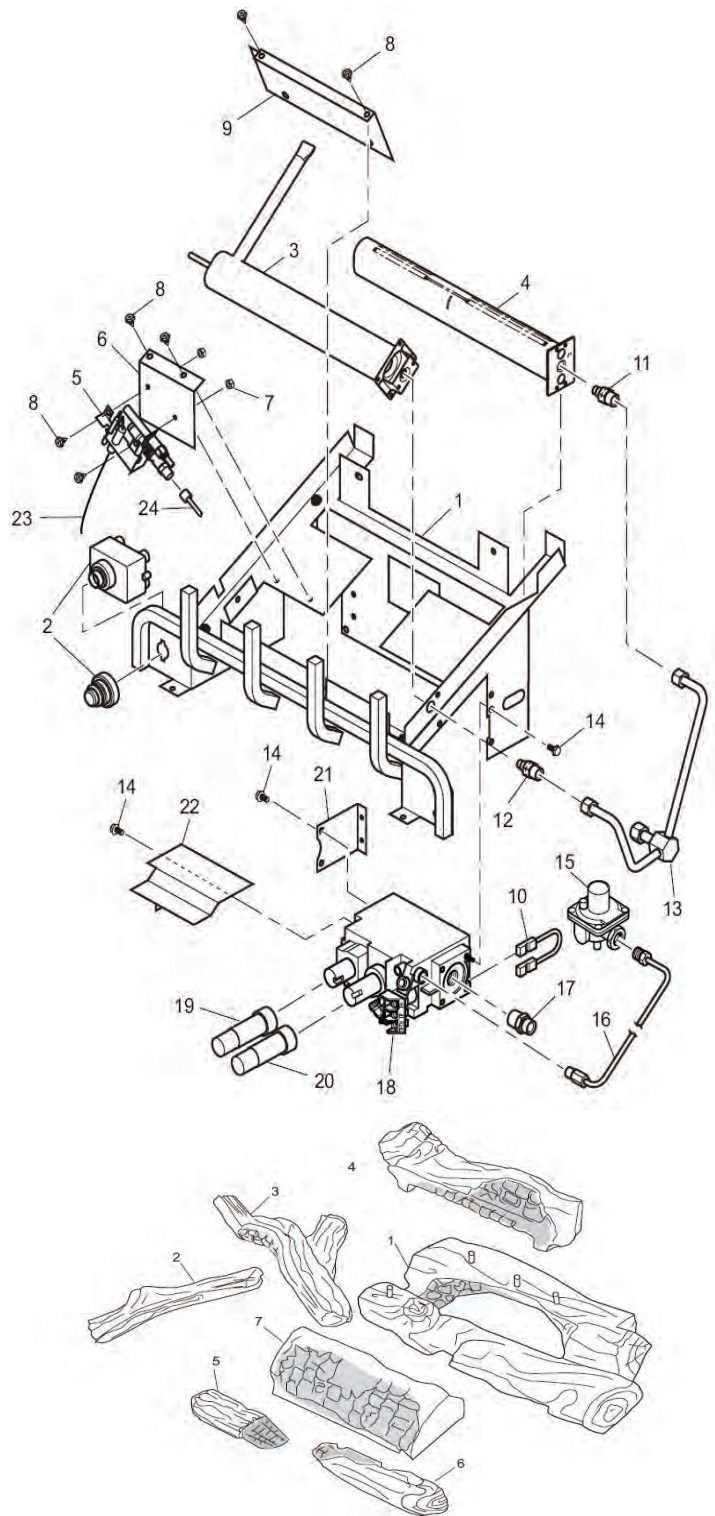

FMI Ember Master EZ Remote Ready Dual Burner Vent Free Logs

MODELS: EZ18NR, EZ18PR, EZ24NR, EZ24PR, EZ30NR, EZ30PR,

Part Number	Description
1	** Ramp Burner Assembly
2	111435-01 Electronic Ignitor
3	112465-01 Ramp Front Burner 18"
	112465-02 Ramp Front Burner 24", 30"
4	112466-01 Ramp Back Burner Kit 18"
	113242-01 Ramp Back Burner Kit 24", 30"
5	103778-01 ODS Pilot, Natural
	103779-01 ODS Pilot, Propane/LP
6	112713-03SA Pilot Bracket
7	098249-01 ODS Nut
8	M11084-26 Screw
9	112782-02SA Air Deflector Bracket 18"
	112782-03SA Air Deflector Bracket 24", 30"
10	101480-12 Jumper Wire
11	101004-04 Rear Burner Orifice, Natural 18/24/30
	101004-10 Rear Burner Orifice, LP 18" only
	101004-02 Rear Burner Orifice, Propane/LP 24/30
12	101004-08 Front Burner Orifice, Natural 24/30
	101004-11 Front Burner Orifice, N 18" only
	101004-10 Front Burner Orifice, LP 18" only
	101004-06 Front Burner Orifice, Propane/LP 24/30
13	112708-01 Burner Tube
14	M12461-26 Screw
15	099918-02 Pilot Regulator, Natural
16	099387-09 Pilot Tube, Natural
	099387-12 Pilot Tube, Propane/LP
17	098264-02 Male Fitting
18	103781-01 Gas Control Valve, Natural
	103781-02 Gas Control Valve, Propane/LP
19	103784-01 Control Knob Extension
20	103784-02 Flame Adjustment Knob Ext.
21	111173-01 Remote Valve Bracket
22	112715-01SA Remote Knob Heat Shield
23	098271-10 Ignitor Cable
24	100609-01 Pilot Tube, Natural Gas 18"
	099387-14 Pilot Tube, Natural Gas 24", 30"
PARTS AVAILABLE — NOT SHOWN	
	112717-01SA Remote Sensor Bracket
	100563-01 Warning Plate
	103877-01 Lighting Instructions Plate
	100639-01 Caution Decal
	101137-02 Hardware Kit
	GA6060 Lava Rock
LOGS	
1	114984-01 Middle Log 24"
	114984-08 Middle Log 30"
	114984-12 Middle Log 18"
2	114984-02 Left Top Log 24"
	114984-09 Left Top Log 30"
	114984-13 Left Top Log 18"
3	114984-03 Right Top Log 24"
	114984-10 Right Top Log 30"
	114984-14 Right Top Log