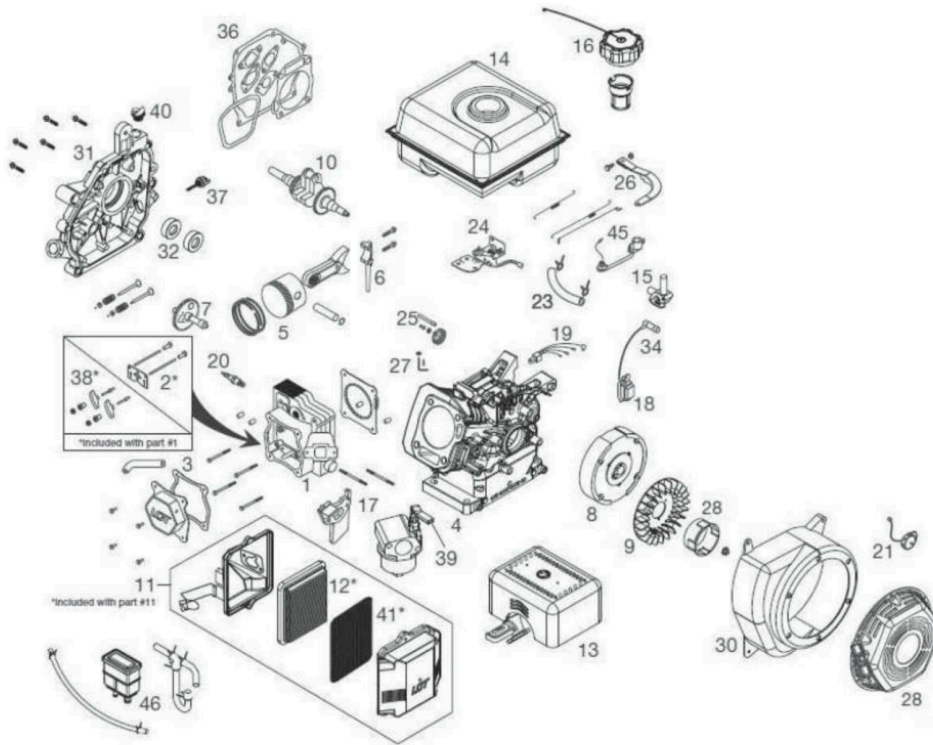

Engines / 1-0167 / 1-0167 / 1-0167 (sn:0-99999999)

Engine Assembly

Id	Item #	Description	Quantity	Rev	Comments
1	N/A	CYLINDER HEAD ASSEMBLY	1		
1	N/A	CYLINDER HEAD, MACHINED	1		
1	N/A	GASKET,CYLINDER HEAD	1		
1	N/A	PUSH ROD GUIDE PLATE	1		
1	N/A	PUSH ROD	2		
1	N/A	INTAKE VALVE	1		
1	N/A	EXHAUST VALVE	1		
1	N/A	VALVE SPRINGS	2		
1	N/A	BOLT (M8X55)	4		
1	N/A	IN.VALVE SPRING RETAINER	1		
1	N/A	EX.VALVE SPRING RETAINER	1		
1	N/A	VALVE LASH CAP	1		
1	N/A	TAPPET	2		

Id	Item #	Description	Quantity	Rev	Comments
1	N/A	PIVOT BOLT, ROCKER	2		
1	N/A	ROCKER ARM NUT	2		
1	N/A	ROCKER ARM	2		
1	N/A	ROCKER ARM PIVOT	2		
1	N/A	VALVE COVER GASKET	1		
2	N/A	PUSH ROD ASSEMBLY	1		
2	N/A	PUSH ROD GUIDE PLATE	1		
2	N/A	PUSH ROD	2		
2	N/A	VALVE COVER GASKET	1		
3	45-0133	VALVE COVER ASSEMBLY	1		
3	N/A	COVER, VALVE	1		
3	N/A	VALVE COVER GASKET	1		
3	N/A	HOSE, BREATHER	1		
4	N/A	CYLINDER ROD ASSEMBLY	1		
4	N/A	CYLINDER, MACHINED	1		
4	N/A	RADIAL BALL BEARING(52.5*25.5*1 5mm)	1		
4	N/A	OIL SEAL (FLYWHEEL) (25.5*41.25*6mm)	1		
4	N/A	DRAIN PLUG BOLT	2		
4	N/A	DRAIN PLUG WASHER	2		
4	N/A	DOWEL PIN 10X16	2		
4	N/A	DOWEL PIN 8X14	2		
4	N/A	GOVERNOR GEAR ASSEMBLY	1		
4	N/A	GOVERNOR ARM PADDLE	1		
4	N/A	LOCK PIN, GOV ARM PADDLE	1		
4	N/A	WASHER, GOVERNOR ARM PADDLE	1		
4	N/A	LOW OIL SENSOR	1		
4	N/A	LOW OIL SENSOR BOLT	2		
4	N/A	LOW OIL SENSOR NUT	1		
5	N/A	PISTON ASSEMBLY	1		
5	N/A	PISTON, MACHINED	1		
5	N/A	PISTON PIN	1		
5	N/A	PISTON PIN CLIP	2		
5	N/A	FIRST RING SET,PISTON	1		
5	N/A	SECOND RING SET,PISTON	1		
5	N/A	THIRD RING SET,PISTON	1		
5	N/A	CONNECTION ROD, MACHINED	1		
5	N/A	CAP, CONNECTING ROD	1		
5	N/A	CONNECTION ROD BOLT	2		
6	N/A	CONNECTING ROD ASSEMBLY	1		